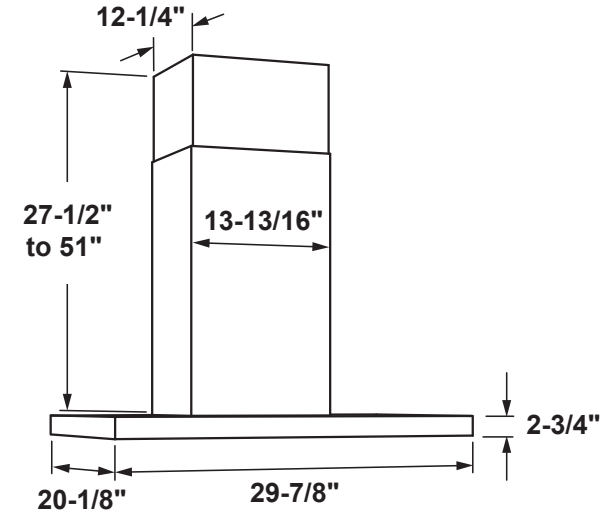

UVW9301SL/BL

30" WiFi Enabled Designer Wall Mount Hood w/Perimeter Venting

DIMENSIONS AND INSTALLATION INFORMATION (IN INCHES)

INSTALLATION INFORMATION:

Before installing, consult Use & Care/installation instructions packed with product for current dimensional data.

OPTIONAL ACCESSORIES

UX12DC9SLSS/BLTS – 12(ft.) Ceiling Duct Cover Kit
Max ceiling height installation with kit – 12'-0" (30" hood spacing)

UX14DC9SLSS/BLTS – 14(ft.) Ceiling Duct Cover Kit
Max ceiling height installation with kit – 14'-0"

UXCF91 – Charcoal Filter (needed if used in recirculation mode)

UXRC1 – Remote Control (Wireless)

AMP RATING	
120V	TBD

30" models require a 30"-wide opening
*The supplied duct cover fits 7'-7" to 10'-6" ceiling heights
(12' ceiling height with optional high ceiling kit UX12DC9SLSS/UX12DCBLTS)
(14' ceiling height with optional high ceiling kit UX14DC9SLSS/UX14DC9BLTS)