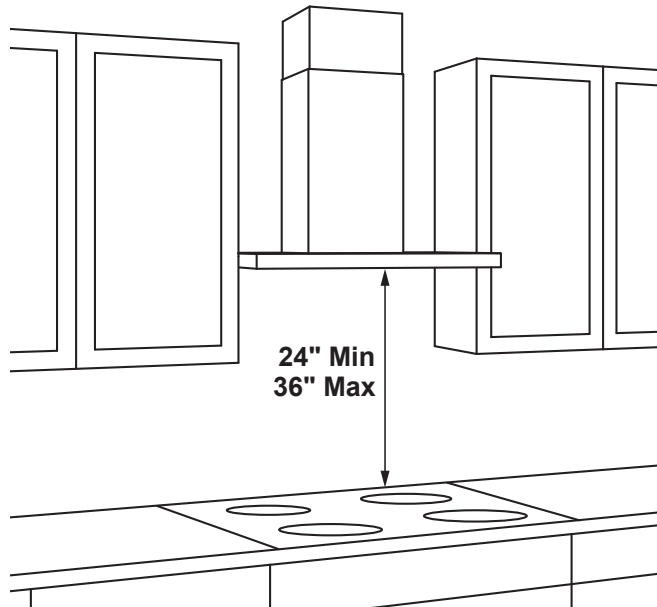

UVW9301SL/BL

30" WiFi Enabled Designer Wall Mount Hood w/Perimeter Venting

DIMENSIONS AND INSTALLATION INFORMATION (IN INCHES)

INSTALLATION INFORMATION:

Before installing, consult Use & Care/installation instructions packed with product for current dimensional data.

OPTIONAL ACCESSORIES

UX12DC9SLSS/BLTS – 12(ft.) Ceiling Duct Cover Kit
Max ceiling height installation with kit – 12'-0" (30" hood spacing)

UX14DC9SLSS/BLTS – 14(ft.) Ceiling Duct Cover Kit
Max ceiling height installation with kit – 14'-0"

UXCF91 – Charcoal Filter (needed if used in recirculation mode)

UXRC1 – Remote Control (Wireless)

AMP RATING	
120V	TBD

30" models require a 30"-wide opening
*The supplied duct cover fits 7'-7" to 10'-6" ceiling heights
(12' ceiling height with optional high ceiling kit UX12DC9SLSS/UX12DCBLTS)
(14' ceiling height with optional high ceiling kit UX14DC9SLSS/UX14DC9BLTS)