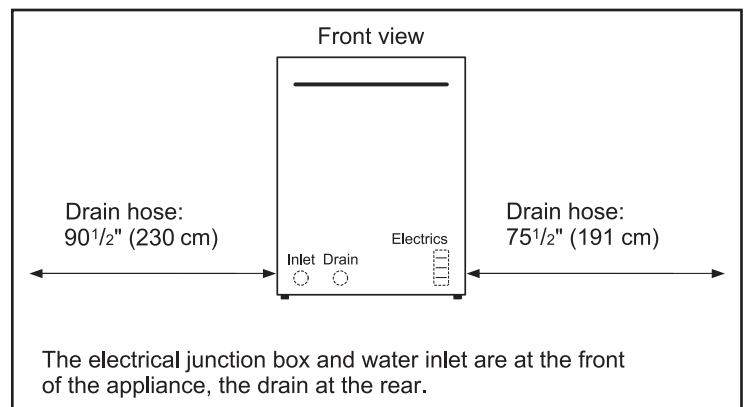

24" Recessed Handle Dishwasher

100 Series – Stainless Steel SHEM3AY52N

Installation Details

Accessories: To purchase Bosch accessories, cleaners & parts please visit www.bosch-home.com/us/store or call 1-800-944-2904 (Mon to Fri 5 am to 6 pm PST, Sat 6 am to 3 pm PST).

Notes: All height, width and depth dimensions are shown in inches. BSH reserves the absolute and unrestricted right to change product materials and specifications, at any time, without notice. Consult the product's installation instructions for final dimensional data and other details prior to making cutout.

Warranties: Please see Use & Care manual or Bosch website for statement of limited warranty.

For more information on our entire line of products, go to www.bosch-home.com/us or call 1-800-944-2904

© BSH Home Appliances Corporation. All rights reserved. Bosch is a registered trademark of Robert Bosch GmbH.