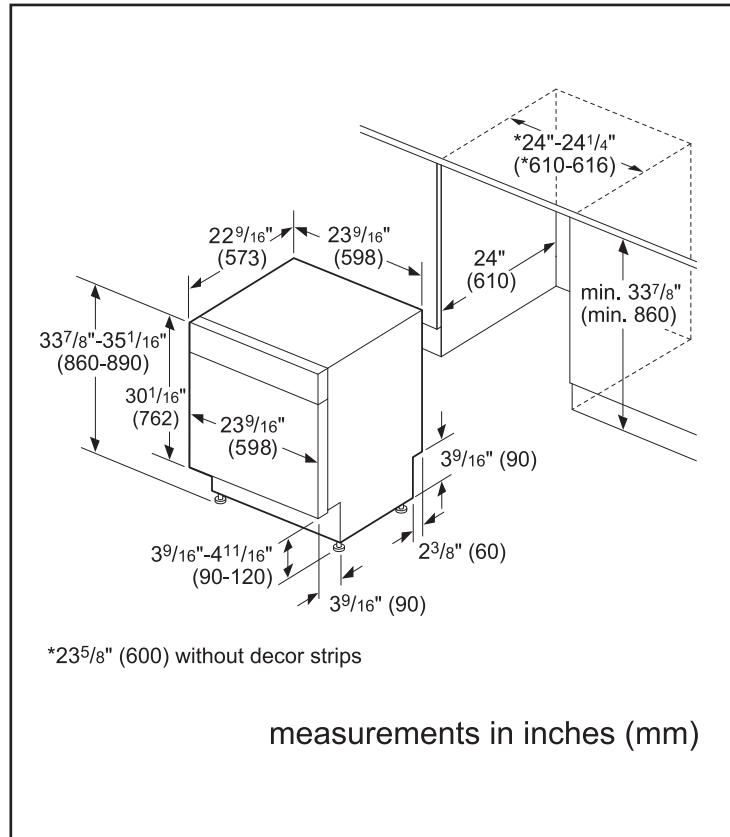

24" Recessed Handle Dishwasher

100 Series – Stainless Steel SHEM3AY52N

Installation Details

Accessories: To purchase Bosch accessories, cleaners & parts please visit www.bosch-home.com/us/store or call 1-800-944-2904 (Mon to Fri 5 am to 6 pm PST, Sat 6 am to 3 pm PST).

Notes: All height, width and depth dimensions are shown in inches. BSH reserves the absolute and unrestricted right to change product materials and specifications, at any time, without notice. Consult the product's installation instructions for final dimensional data and other details prior to making cutout.

Warranties: Please see Use & Care manual or Bosch website for statement of limited warranty.

For more information on our entire line of products, go to www.bosch-home.com/us or call 1-800-944-2904

© BSH Home Appliances Corporation. All rights reserved. Bosch is a registered trademark of Robert Bosch GmbH.