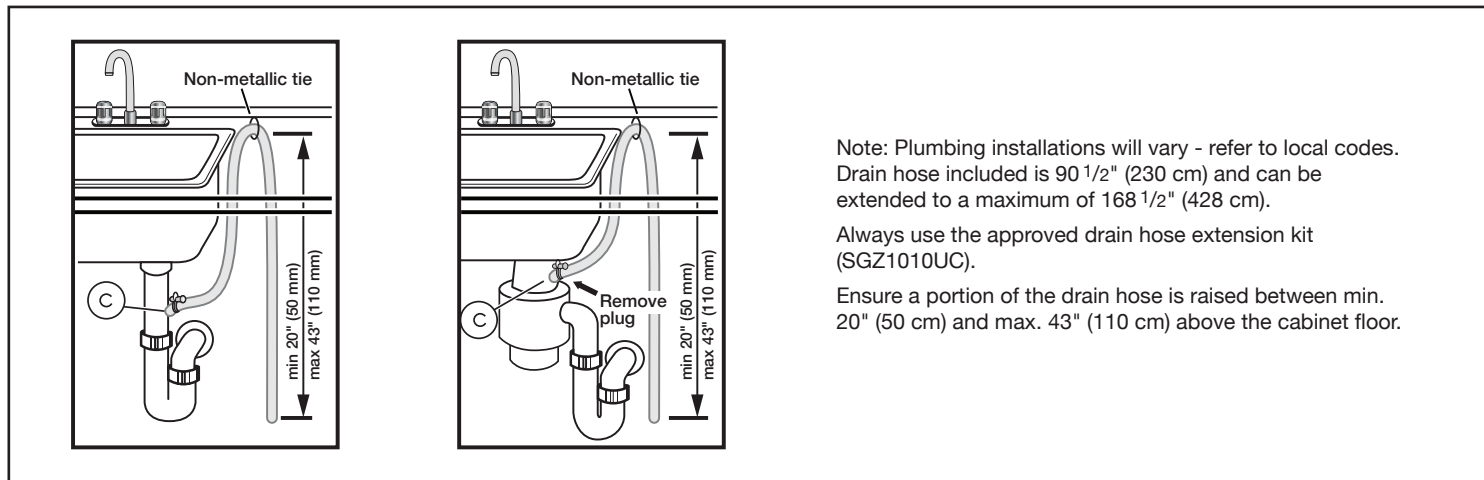

Notes: All height, width and depth dimensions are shown in inches. BSH reserves the absolute and unrestricted right to change product materials and specifications, at any time, without notice. Consult the product's installation instructions for final dimensional data and other details prior to making cutout.

24" Recessed Handle Dishwasher

100 Series – Stainless Steel SHEM3AY52N

BOSCH

Invented for life

Installation Details

Accessories: To purchase Bosch accessories, cleaners & parts please visit www.bosch-home.com/us/store or call 1-800-944-2904 (Mon to Fri 5 am to 6 pm PST, Sat 6 am to 3 pm PST).