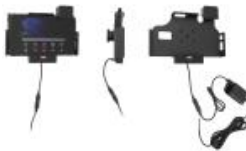

Item no 747224
Holder for Locking - Samsung Galaxy Tab Active 3 SM-T570/SM-T575 (For all countries)

Active holder for fixed installation. With spring stud locking. Fits original skin. Easy-switching system. 2,5A charging.