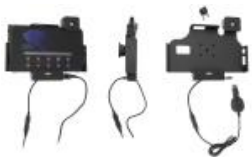

Item no 735225

Holder with lock. - Samsung Galaxy Tab Active 2 SM-T390/SM-T395 (For all countries)

Active holder with cig-plug and tilt swivel. Fits for devices with original skin. 2 keys included. With USB Host. With Easy-switching system.