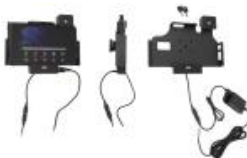

Item no 736225

Holder with lock. - Samsung Galaxy Tab Active 3 SM-T570/SM-T575 (For all countries)

Active holder, fixed installation. Tilt swivel. For original skin. 2 keys. USB Host. Easy-switching system. 2,5A charging.