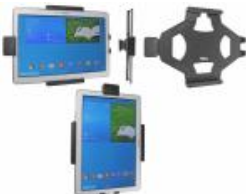

Item no 541610
Holder for Locking - Samsung Galaxy Tab PRO 12.2 4G SM-T905 (For all countries)
Passive holder with tilt swivel. With spring stud locking.