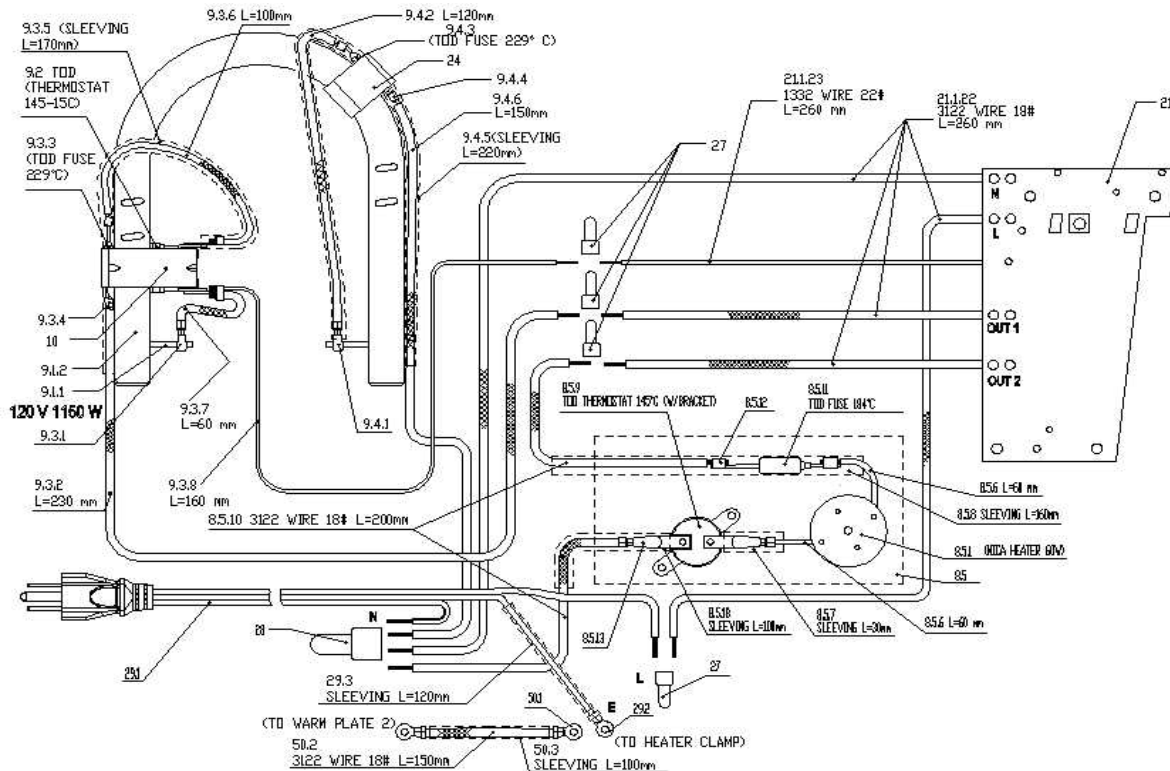

WIRING DIAGRAM

PROPRIETARY RIGHTS NOTICE This document and all information contained within it is the property of Hamilton Beach/Proctor-Silex, Inc. (HB/PS). It is confidential and proprietary and has been provided to you for a limited purpose. It must be returned upon request or destroyed as set forth in the Specification Notice. Disclosure, reproduction or use of this document and any information contained within it, in full or in part, for any purpose is forbidden without the prior written consent of HB/PS. No photographs may be taken of any article fabricated or assembled from this document without the prior written consent of HB/PS.

ASO Switch Wiring Diagram

ASO Switch Schematic

HAMILTON BEACH / PROCTOR-SILEX, INC. 4421 WATERFRONT DRIVE GLEN ALLEN, VA 23060		HQE-4184: New Release			ISSUE CODE	
DRAWN BY: SN	ENG. IN CHG.	DATE: 08/30/06	APPROVED BY:		CS	SP
INITIAL USE: D43012B	PICT. REF.	SHEET 1 / 1	DRAWING NO. 5300025XX	REV. A		