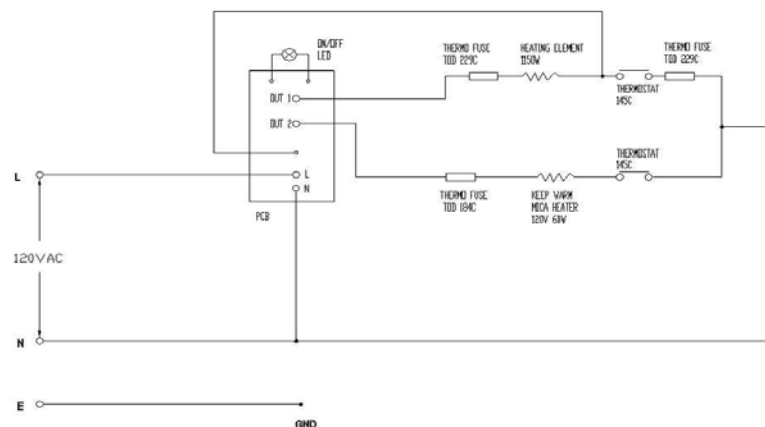

WIRING DIAGRAM

PROPRIETARY RIGHTS NOTICE This document and all information contained within it is the property of Hamilton Beach/Proctor-Silex, Inc. (HB/PS). It is confidential and proprietary and has been provided to you for a limited purpose. It must be returned upon request or destroyed as set forth in the Specification Notice. Disclosure, reproduction or use of this document and any information contained within it, in full or in part, for any purpose is forbidden without the prior written consent of HB/PS. No photographs may be taken of any article fabricated or assembled from this document without the prior written consent of HB/PS.

ASO Switch Wiring Diagram

ASO Switch Schematic

HAMILTON BEACH / PROCTOR-SILEX, INC. 4421 WATERFRONT DRIVE GLEN ALLEN, VA 23060		HQE-4184: New Release			ISSUE CODE	
DRAWN BY: SN	ENG. IN CHG.	DATE: 08/30/06	APPROVED BY:		CS	SP
INITIAL USE: D43012B	PICT. REF.	SHEET 1 / 1	DRAWING NO. 5300025XX	REV. A		