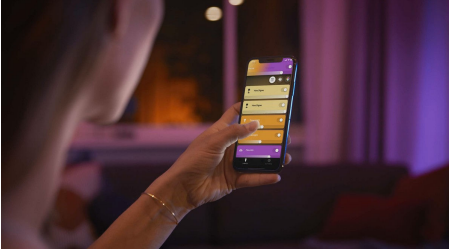

Easy smart lighting

With millions of shades of white and color light, this E26 smart LED bulb lets you instantly set the mood. Suitable for most fixtures, this bulb lets you bring smart light anywhere in your home.

Easy smart lighting

- Control up to 10 lights with the Bluetooth app
- Control lights with your voice*
- Create a personalized experience with colorful smart light
- Set the right mood with warm to cool white light
- Get the perfect light recipes for your daily activities
- Unlock full suite of smart light features with Hue Bridge

Highlights

Control up to 10 lights with the Bluetooth app

Philips Hue with Bluetooth is the easiest way to get started with smart lighting. Set the mood instantly with Bluetooth-enabled light fixtures and the Hue Bluetooth app, which allows you to control up to 10 lights in a room.