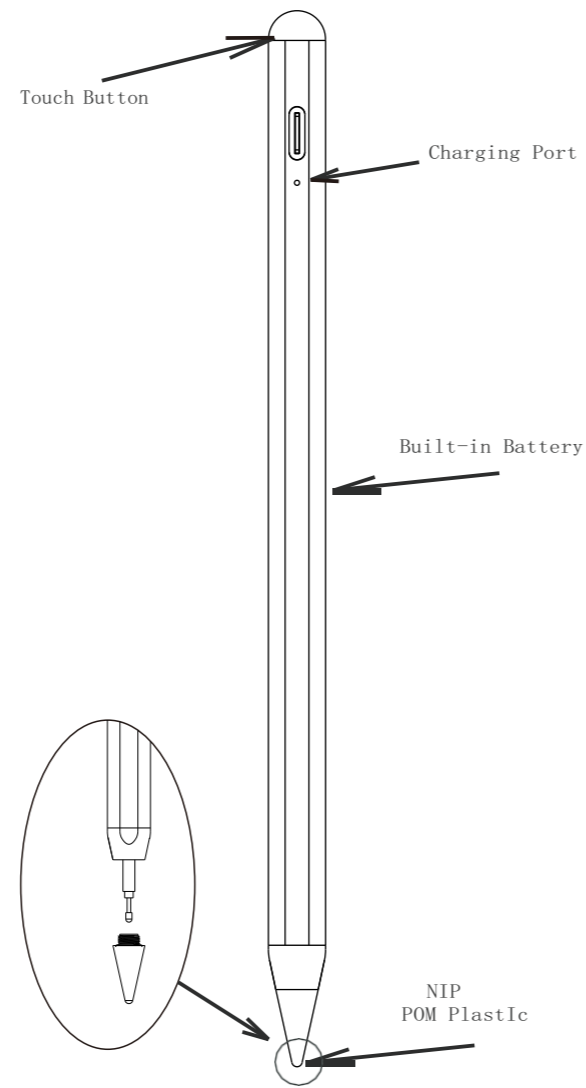

iPad Special Active Stylus

User Manual

1. Press the Touch Button, blue light turns on, now the stylus enter Working Mode

2. The stylus is ready to use for clicking, dragging, sketching, drawing, note taking, etc on iPad applications

3. Press the button again, the stylus will shutdown. Stylus will shutdown automatically if it is idle for 5 minutes

①

Diagram

②

Charging

You can charge the stylus in below 3 methods:

1. Charge via Computer or Tablet
2. Charge via 5V/2A DC Injector
3. Charge via Power Bank.

Connect type-C end with stylus charging port
Connect another end with USB port of Computer/
Tablet/DC Injector/Power Bank

When charging, indicator shows red, it takes 60-80 minutes.
After full charge, indicator shows green.

③

Specification

Product Name	iPad Special Active Stylus
Main Functions	Drawing/Writing/Touch-Control
Product Material	Aluminium Body(pom plastic)
Dimension	NipΦ1.0 * BodyΦ9.0
Working Time	8 Hours
Product Colors	Multicolors
Battery Model	68430
Accessory	USB Charging Cable
Working Scenario	iPad Serie Tablets
Packaging	Charging Cable, User Manual