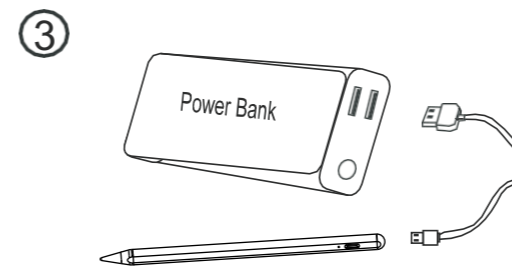

3. Press the button again, the stylus will shutdown. Stylus will shutdown automatically if it is idle for 5 minutes

①

Diagram

②

Charging

You can charge the stylus in below 3 methods:

1. Charge via Computer or Tablet
2. Charge via 5V/2A DC Injector
3. Charge via Power Bank.

Connect type-C end with stylus charging port
Connect another end with USB port of Computer/
Tablet/DC Injector/Power Bank

When charging, indicator shows red, it takes 60-80 minutes.
After full charge, indicator shows green.