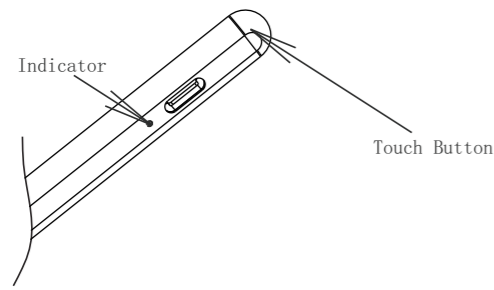

iPad Special Active Stylus

User Manual

1. Press the Touch Button, blue light turns on, now the stylus enter Working Mode

2. The stylus is ready to use for clicking, dragging, sketching, drawing, note taking, etc on iPad applications

Connect type-C end with stylus charging port
Connect another end with USB port of Computer/
Tablet/DC Injector/Power Bank

When charging, indicator shows red, it takes 60-80 minutes.
After full charge, indicator shows green.

③

Specification

Product Name	iPad Special Active Stylus
Main Functions	Drawing/Writing/Touch-Control
Product Material	Aluminium Body(pom plastic)
Dimension	NipΦ1.0 * BodyΦ9.0
Working Time	8 Hours
Product Colors	Multicolors
Battery Model	68430
Accessory	USB Charging Cable
Working Scenario	iPad Serie Tablets
Packaging	Charging Cable, User Manual