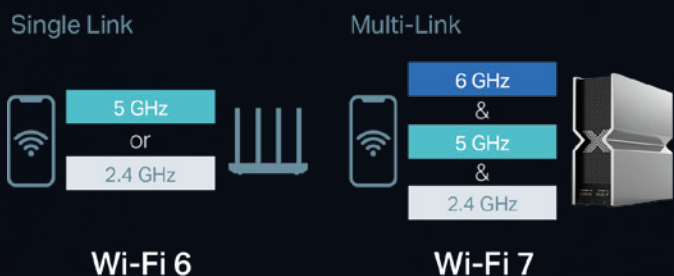

▶ Multi-Link Operation (MLO) Increases Throughput, Reduce Latency and Improve Reliability

Traditional Wi-Fi devices use a single link to transmit data. With Multi-Link Operation (MLO), Wi-Fi 7 enables devices to simultaneously send and receive data across different frequency bands and channels to increase throughput, reduce latency, and improve reliability for emerging applications like VR/AR, online gaming, remote offices, and cloud computing.