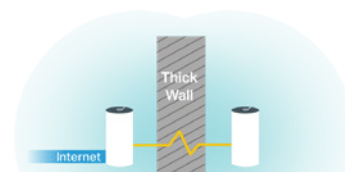

### Smart Antennas Boost Your Coverage

By using intelligent algorithms, smart antennas auto-detect Deco units and adjust to the most optimal antenna pattern arrays. This way, with smart antennas, Deco creates the ideal network throughout your home with up to 256 signal patterns.\*

### Flexible Backhaul Connection Between Deco Units

Flexible backhaul allows Deco to use wireless, wired, and powerline as a hybrid backhaul at the same time,\* ensuring the best connection between Deco units.

#### Ethernet Wired Backhaul

Use Ethernet cables to connect each Deco unit together to create a wired backhaul connection. This way, you'll have a more stable and faster network.