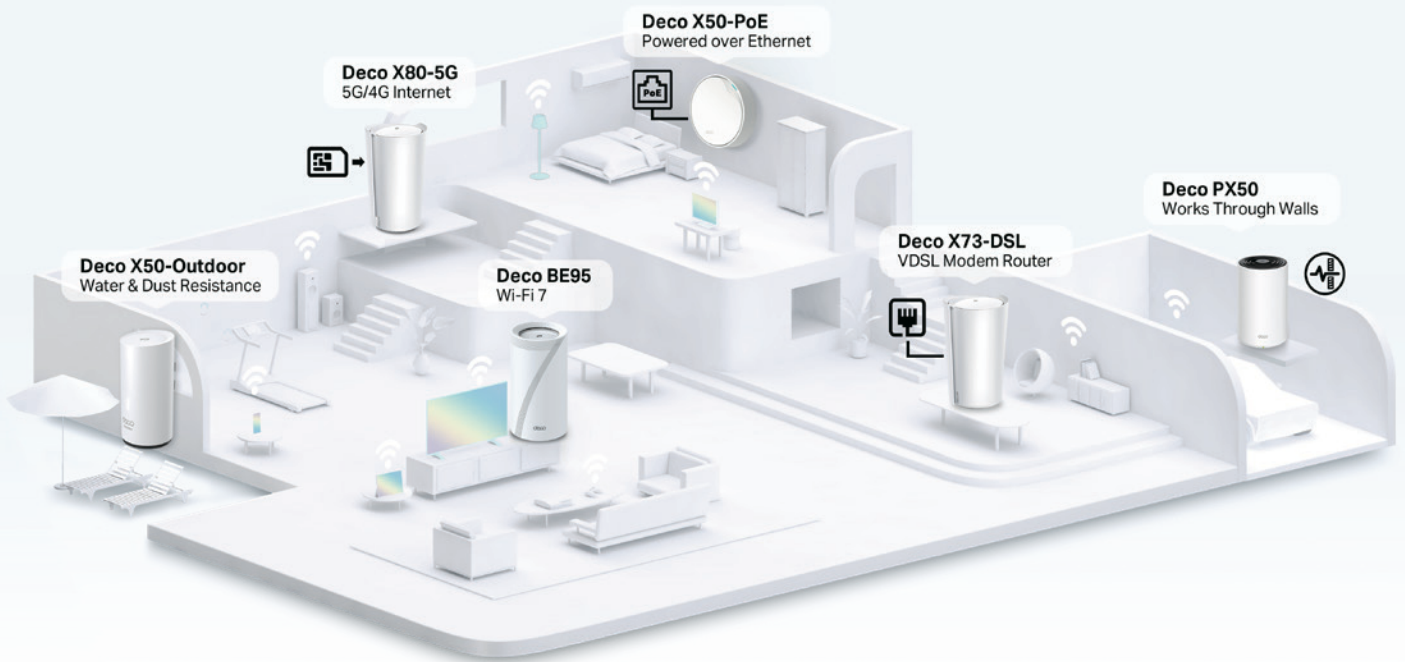

## Seamless AI-Driven Mesh for a Smarter Home

Deco uses its custom algorithms to automate the connections on your network, ensuring the strongest possible signals at all times.

## Smart Security for Smart Living, Real-Time IoT Protection

HomeShield provides comprehensive security protection and builds a safer, cleaner internet to help users explore the online world.

- Network Protection**

  - Malicious content filtering
  - IoT Protection
  - Intrusion Prevention
  - Ad Blocker

**Parental Controls**

  - Connected with Home Wi-Fi
  - Leave Home (with exclusive kids' app)
    - Geofencing and Real-Time GPS Locations
    - Devices Management
    - App Management

# Diversified Product Lines Meet Every Scenario

Deco provides solutions for all scenarios, and you can choose different Deco series/installation methods according to your demands. To accommodate these requirements, technologies such as 5G/4G, IP65, and PoE have been integrated into the Deco line.