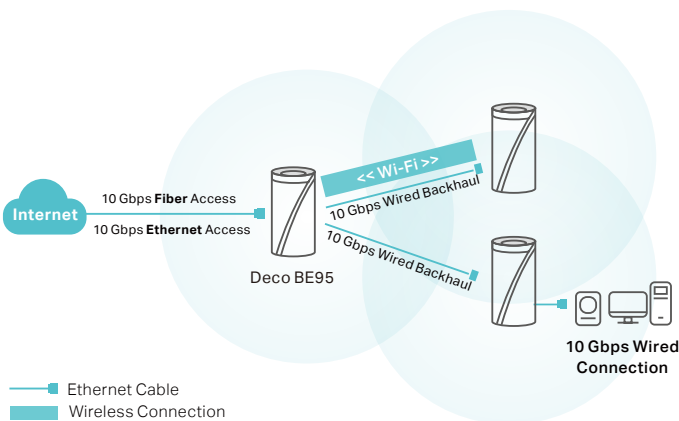

Whole Home 10 Gbps Connectivity

10 Gbps Wired Connectivity

2× 10 Gbps + 2× 2.5 Gbps ports offer multi-Gig wired connections, so all your internet demands are met.

SPF+ Slot: High-Speed Fiber Connections

1× 10 Gbps SFP+ slot for high-bandwidth connectivity, converting fiber data to Ethernet cable data with an SFP module. This builds long-range point-to-point connections easily.

Wi-Fi 7: The Most Powerful Wi-Fi Ever. Faster Speeds, Lower Latency.

Up to 320 MHz Bandwidth Brings the Ultimate Speed

The Wide and Clear 6 GHz Band

Pack More Data for Higher Speeds with 4096 QAM

MLO Increases Throughput, Reduces Latency and Improves Reliability

Makes Full Use of Every Resource with Multi-RU