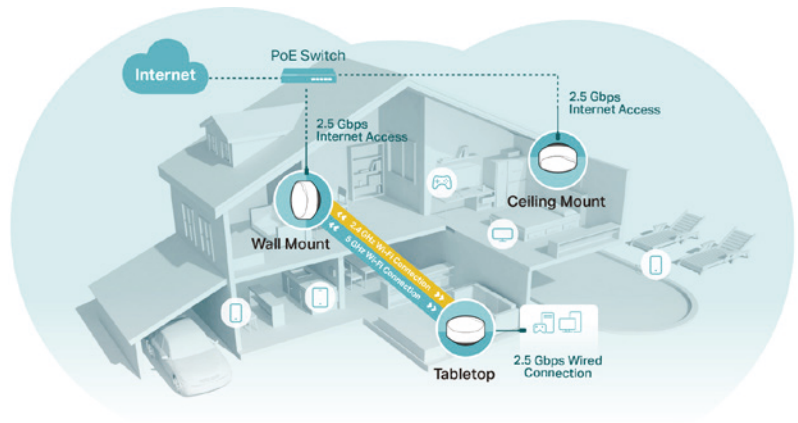

**High-Speed Internet Access**  
2x Gigabit Ports

**Enhanced Security**  
TP-Link HomeShield

- **AI-Driven Mesh** - Provides the ideal mesh Wi-Fi unique to your home and network environment by intelligently learning and improving itself from experience.
- **Improved Capacity** - OFDMA and MU-MIMO technologies enable simultaneous transmissions to over 150 devices.
- **Ultra-Low Latency** - Greater reduction in latency enables more responsive gaming and video chatting.
- **Minimized Wi-Fi Interference** - BSS Color avoids unnecessary slowdowns and minimizes Wi-Fi interference from the neighborhood.
- **Seamless Roaming** - Deco units work together to form a unified network. Walk through your home and stay connected with the fastest possible speeds.
- **Total Security** - WPA3, the next-gen encryption method, creates extra protection for your network.

# Full-Scenario Mesh Wi-Fi, Everywhere

AX3000 Whole Home Mesh Wi-Fi 6 System with PoE

Deco X50-PoE

## Flexible in Every Way

Deco X50-PoE lets you install, power, and access the internet exactly as you need. Place it on a tabletop or install it on a ceiling or wall with our adaptive accessories.

- Multiple Installation Options
- PoE/DC Power Supply
- Wired and Wireless Backhaul
- Supports Router/AP Mode