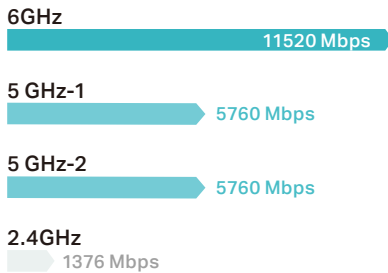

The Face of the 10G+ Era

BE24000 Quad-Band Wi-Fi 7 Router

Archer BE900

Wi-Fi 7

LED Screen
Displays weather, graphics, and time.

Touchscreen
Displays the real-time 10G speeds and increases user interaction and interest

Multi-Gig Internet Connection
2x 10 Gbps WAN/LAN, 4x 2.5 Gbps LAN

EasyMesh-Compatible*
Flexibly Create a Mesh Network

Cutting-Edge Processing
2.2 GHz Quad-Core CPU

Up to 24 Gbps Quad-Band Wi-Fi and 10 Gbps Wired Connectivity

Top-Notch Design to Match Your Quality of Life

Quad-Band BE24000 Speeds for Multiple 8K

Stream multiple 8K videos with BE24000 Quad-band Wi-Fi speeds. Boosted by 4096-QAM and HE320, BE900 delivers astonishing wireless speeds with ultra-wide bandwidth enabling multiple online media playing instantly.

10G Multi-Gig Internet Connection

Don't waste your gigabit internet access. BE900 is equipped with a 10 Gbps WAN/LAN Port, a 10 Gbps SFP+/RJ45 Combo WAN/LAN Port, and four 2.5 Gbps LAN ports, ensuring maximum flexibility and boosted throughput. With SFP+, NAS can be provided with high-speed fiber data transmission.

Cutting-Edge Processing

Combining Quad-band Wi-Fi with a powerful Quad-Core CPU, Archer BE900 provides sixteen simultaneous data streams to open up more bandwidth and help your devices operate at full speed.

Wi-Fi 7: Faster Speeds, Lower Latency.

Wi-Fi 7 is the upcoming Wi-Fi standard. It utilizes the 2.4 GHz, 5 GHz, and 6 GHz frequency bands to deliver higher Wi-Fi speeds, lower latency, higher efficiency and stronger anti jamming.

More Throughput

Up to 24 Gbps Wi-Fi 7 speeds and new 320 MHz bandwidth mode for 6 GHz double throughput. 4K-QAM and MLO further increase throughput.

Less Latency