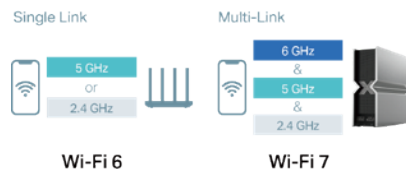

Less Latency

Multi-Link Operation (MLO) enables your network to simultaneously send and receive data over multiple radio bands to create a single aggregated connection, reducing latency and increasing anti jamming.