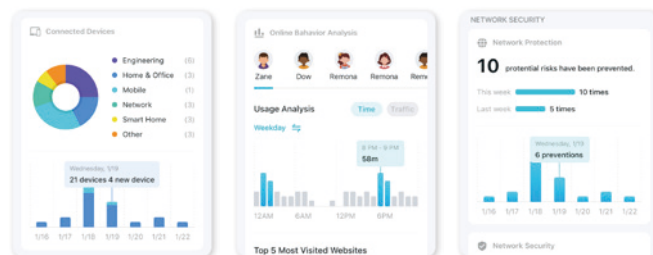

By Device Priority

By Application/Mode Priority

Comprehensive Reports

- Internet User Overview
- Online Time Analysis
- Browser History Analysis
- End Device Statistics