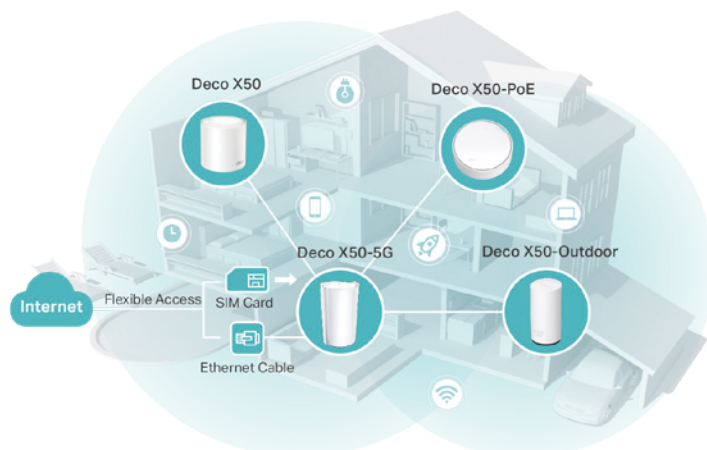

### Powerline Mesh: Works Through Walls and Floors

### IoT Mesh Built for Smart Living

## All Deco Models Work Together

With TP-Link Mesh Technology, every Deco model works together to immerse your whole home in powerful Wi-Fi no matter its size or shape. Want more coverage? Simply add more Deco units.