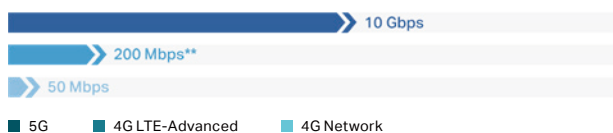

Upload speed