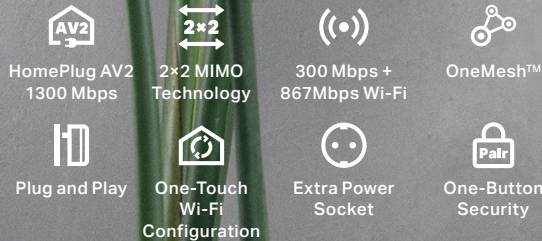

HomePlug AV2 Wireless Powerline Extenders

Extend AC1200 Wi-Fi and Gigabit Networking to Every Room

AV1300 Gigabit Passthrough Powerline ac Wi-Fi Kit

TL-WPA8631P KIT

*TL-WPA8631P + TL-PA8010P

TL-WPA7617 KIT

AV1000 Gigabit Passthrough Powerline ac Wi-Fi Kit

*TL-WPA7617 + TL-PA7017P

TL-WPA7517 KIT

AV1000 Gigabit Powerline ac Wi-Fi Kit

*TL-WPA7517 + TL-PA7017

TL-WPA4226 KIT

AV600 Powerline Wi-Fi Kit

*TL-WPA4226 + TL-PA4020P

TL-WPA4220 KIT

AV600 Powerline Wi-Fi Kit

*TL-WPA4220 + TL-PA4010

HomePlug AV2 1000 Mbps
Supports All Online Needs

AC1200 Dual-Band Wi-Fi
867 Mbps (5GHz) and
300 Mbps (2.4GHz)

1+1 Gigabit Ethernet Ports
Create Faster Connections

Extra Power Socket
Ensures No Power Outlet Goes to Waste

HomePlug AV2 1000 Mbps
Supports All Online Needs

AC1200 Dual-Band Wi-Fi (V2.0)
867 Mbps (5 GHz) and
300 Mbps (2.4 GHz)

AC750 Dual-Band Wi-Fi (V1.0)
433 Mbps (5 GHz) and
300 Mbps (2.4 GHz)

1+1 Gigabit Ethernet Ports
Create Faster Connections

HomePlug AV2 600 Mbps
Ideal for Lag-Free Streaming

N300 Wi-Fi
300 Mbps (2.4 GHz)

2+2 Fast Ethernet Ports
Provide High-Speed Connections

Extra Power Socket
Ensures No Power Outlet Goes to Waste

HomePlug AV2 600 Mbps
Ideal for Lag-Free Streaming

N300 Wi-Fi
300 Mbps (2.4 GHz)

1+2 Fast Ethernet Ports
Provide High-Speed Connections

- **Plug and Play** - Set up your powerline network and start enjoying fast, seamless wired/wireless connections in minutes.
- **OneMesh™** - Works with your OneMesh™ router to form a unified mesh network for seamless streaming while moving around your home. (TL-WPA4226/4220 KIT do not support the OneMesh™ function)
- **One-Button Security** - Press the Pair button on each adapter to instantly secure your network.
- **One-Touch Wi-Fi Configuration** - One press of the Wi-Fi button copies the network name and password from your router. Any setting changes will be automatically applied to the entire powerline network.
- **Easy Management** - Gives you easy control of your network through a powerful web interface, the user-friendly tpPLC Utility and the intuitive tpPLC mobile app.