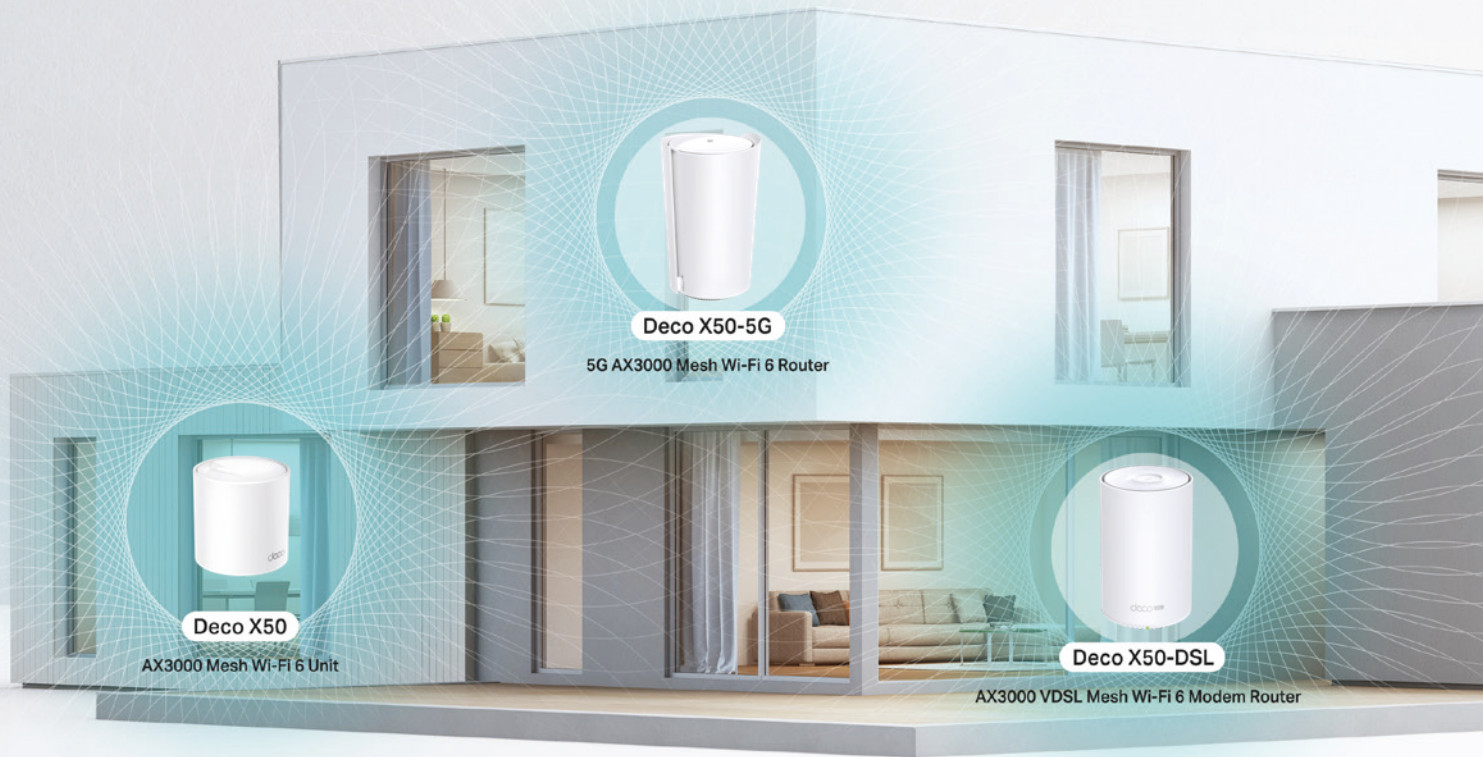

Deco Mesh Hybrid Gateway System

More Ways. Less Hassle.