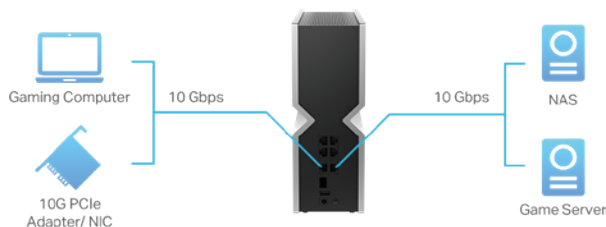

## 10G and 2.5G Multi-Gigabit Ports — Multi-Gigabit Wired Connections and Unlock the Full Potential of Wi-Fi 7

TP-Link Wi-Fi 7 routers, range extenders, and Deco Whole Home Mesh Wi-Fi with 10GbE and 2.5GbE ports

### ▶ 10G and 2.5G WAN Ports Maximize Internet Access

10 Gbps or 2.5 Gbps WAN ports make full use of gigabit speeds from your local ISP. Break through the 1G bottleneck and drive your devices to peak performance. WAN/LAN support gives you remarkable flexibility to tailor both ports to fit your network's needs.

### ▶ 10G and 2.5G LAN Ports for Super-Fast Transfer Rates

Transmit stable multi-gigabit connections to the 10G and 2.5G LAN ports. By connecting your wired devices, such as a gaming PC and Network-Attached Storage (NAS) server, experience immersive gaming without lag, transfer files at gigabit speeds, and edit large images and videos from your NAS.

### ▶ Same Cables, New Speed

Designed to integrate flawlessly into existing gigabit Ethernet network infrastructures, guaranteeing speeds 5x faster\* using standard Cat 5e Ethernet cables—no Cat 6 wiring needed. With Cat 6a or higher rated cables, 10G connections can reach up to 100 meters (328 feet).