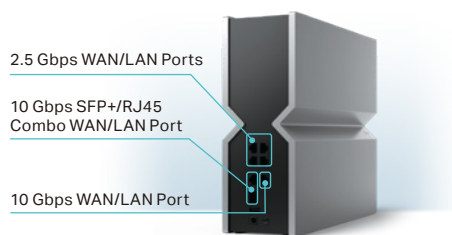

### ▶ 10G and 2.5G WAN Ports Maximize Internet Access

10 Gbps or 2.5 Gbps WAN ports make full use of gigabit speeds from your local ISP. Break through the 1G bottleneck and drive your devices to peak performance. WAN/LAN support gives you remarkable flexibility to tailor both ports to fit your network's needs.