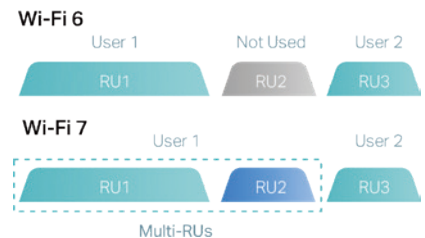

Higher Efficiency

Multi-RU increases data transfer efficiency by introducing a more flexible way for Resource Unit (RU) allocation. Preamble Puncturing, MLO, and flexible bandwidth combination further increase efficiency.