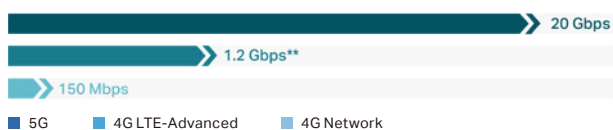

17x Faster than 4G, up to 20 Gbps*

Download speed