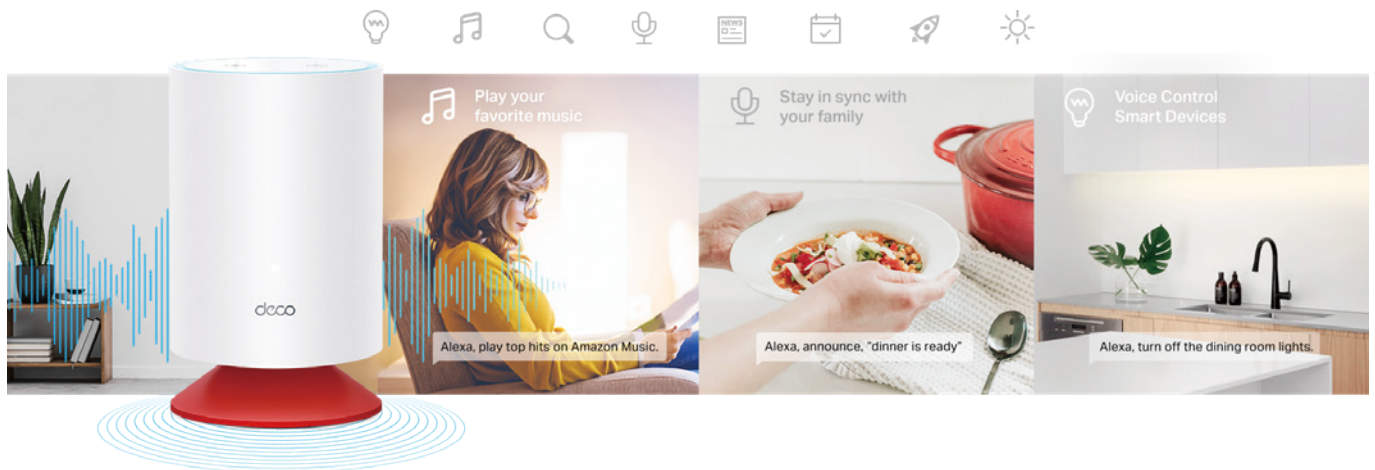

- **Connect More Devices** - Deco handles traffic from even the busiest network, providing lag-free connections for over 150 devices.
- **Seamless Roaming** - Deco units work together to form a unified network, ensuring you stay connected from anywhere.
- **HomeShield** - Real-time IoT protection, antivirus, and premium parental controls. (Deco M9 Plus supports HomeCare™ only)
- **Setup Made Easier than Ever** - The Deco app walks you through setup step by step.
- **Great Compatibility** - All Decos work together.

# Corner to Corner Wi-Fi 6, Corner to Corner Voice Control

AX3000 Mesh Wi-Fi 6 System with  
Built-in Smart Speaker

Deco Voice X50

## ▶ Corner to Corner Wi-Fi 6

The Deco whole home mesh Wi-Fi 6 system is designed to deliver a huge boost in coverage, speed, and total capacity. Get the latest mesh Wi-Fi 6 to enjoy a future-proof network that loads faster and connects all of your devices.

## ▶ Alexa Built-In

With Amazon Alexa built-in, Deco Voice transforms your smart home. Manage your smart home devices, get today's weather, make changes to your schedule, and queue your favorite playlists. All you have to do is to ask Alexa.