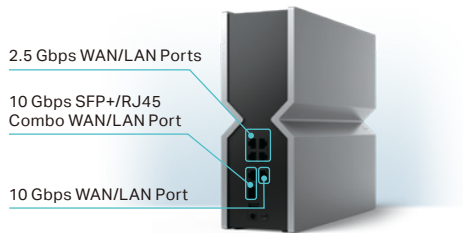

#### 10G Multi-Gig Internet Connection

Don't waste your gigabit internet access. BE900 is equipped with a 10 Gbps WAN/LAN Port, a 10 Gbps SFP+/RJ45 Combo WAN/LAN Port, and four 2.5 Gbps LAN ports, ensuring maximum flexibility and boosted throughput. With SFP+, NAS can be provided with high-speed fiber data transmission.