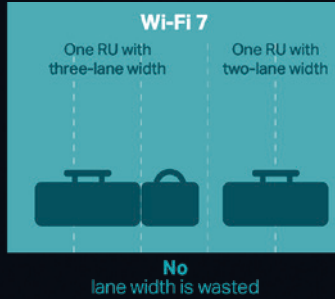

► **Makes Full Use of Every Resource with Multi-RU**

With Wi-Fi 6, each user could only send or receive frames on an assigned resource unit (RU), which significantly limited the flexibility of the spectrum resource scheduling. To solve this problem and further enhance spectral efficiency, Wi-Fi 7 allows multiple RUs to be assigned to a single user and can combine RUs for increased transmission efficiency.