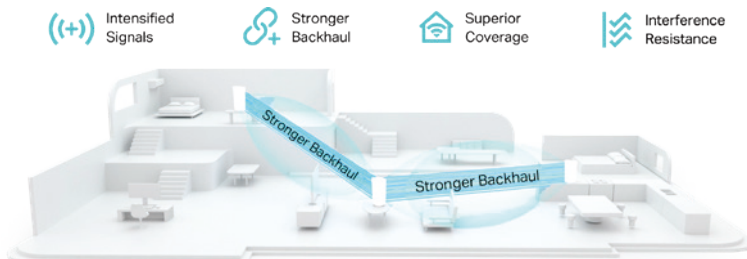

The Latest and Comprehensive Mesh System

Improved Whole Home Coverage

The Deco system eliminates weak signal areas with a single Wi-Fi network that covers every corner of your home with seamless roaming, adaptive path selection, and self-healing. No more searching around for a stable connection, whether you're in the basement, garage, or yard.

Smart Antennas Boost Your Coverage

By using intelligent algorithms, smart antennas auto-detect Deco units and adjust to the most optimal antenna pattern arrays. This way, with smart antennas, Deco creates the ideal network throughout your home with up to 256 signal patterns.*

Flexible Backhaul Connection Between Deco Units

Flexible backhaul allows Deco to use wireless, wired, and powerline as a hybrid backhaul at the same time,* ensuring the best connection between Deco units.

Multi-Band Backhaul

Deco communicates with each unit simultaneously across different frequency bands to increase throughput and coverage.