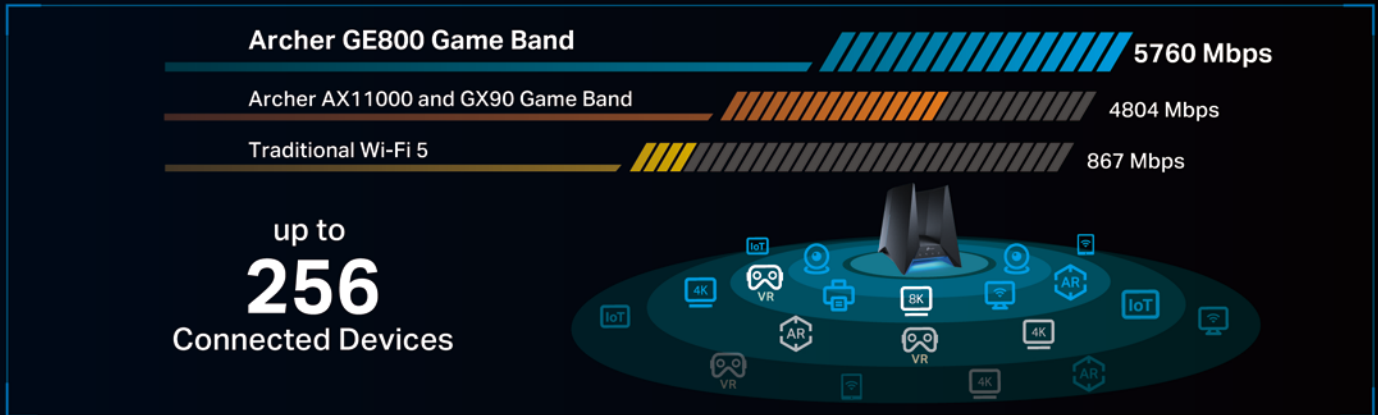

## » Unrivaled Wi-Fi and Connectivity

TP-Link Gaming Series routers, equipped with 12-stream tri-band, fuel your need for high-speed downloading and streaming. Wi-Fi 7 routers effortlessly connect up to 256 devices running games — all with minimal latency.