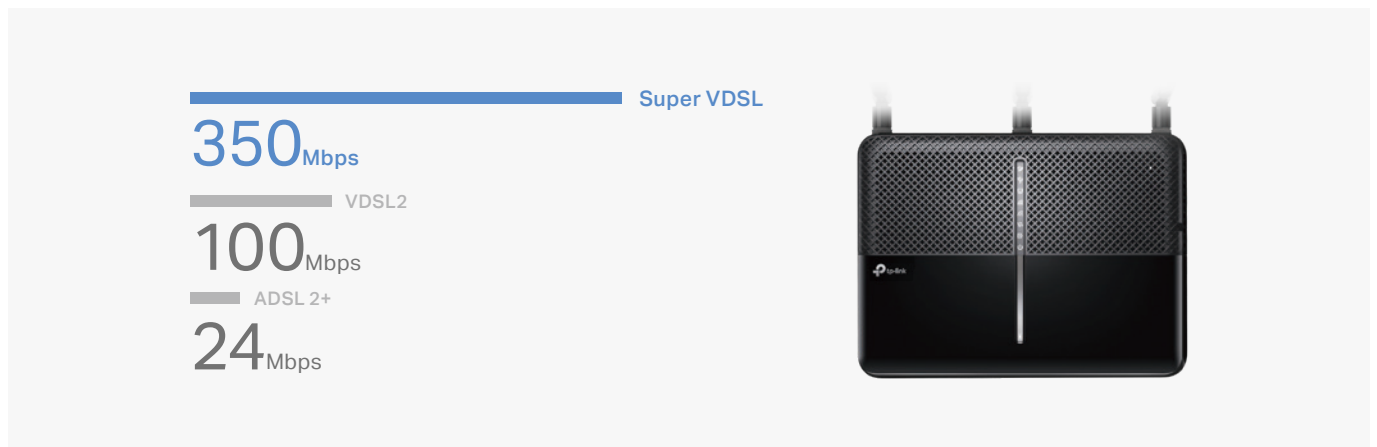

› Super VDSL - the Future of Internet Access

Archer VR2100 features Super VDSL (VDSL2 Profile 35b), the latest generation of DSL technology. Downstream is increased by up to 350 Mbps, 3.5× faster than its VDSL2 predecessor. The integrated DSL port also supports all standard DSL connections.