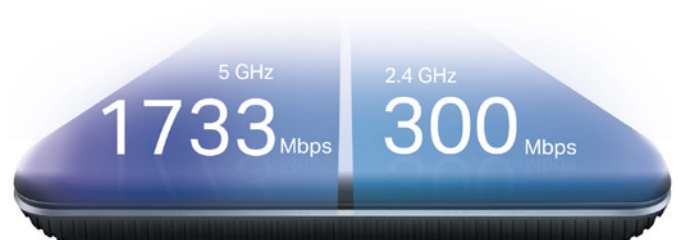

› Enjoy Your Network at Full Speed

The Archer VR2100 makes full use of its dual-band Wi-Fi, reaching speeds of up to 1733 Mbps on 5 GHz band and 300 Mbps on 2.4 GHz band. Enjoy a total speed of up to 2.1 Gbps to eliminate latency and buffering from your HD streams and lag from online games.