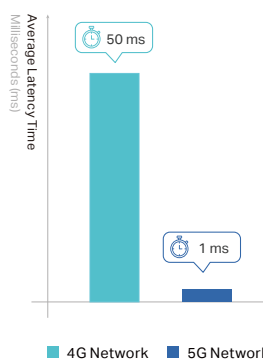

Lower latency, down to 1ms