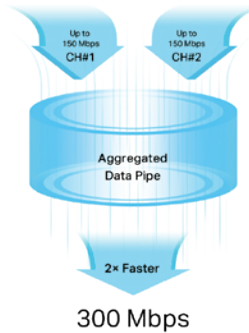

Enjoy the Freedom of Faster Speed

LTE-Advanced Mobile Wi-Fi

M7450

- **4G+**
  LTE-Advanced Cat6
- **AC1200** Selectable Dual-Band Wi-Fi
- **15h**
  Power to Keep Working
- **Easy Setup** with tpMFI
- **Access for 32 Devices**
- **32GB** microSD Card Slot

Do More with a Faster Mobile Connection of up to 300 Mbps

The M7450 supports the 4G LTE network LTE-A Cat 6, which uses Carrier Aggregation. This advanced technology merges the fragmented LTE band into a "virtual" wider band to increase the data rate to provide fast 4G speeds of up to 300 Mbps.

Power to Keep Working All Day Long for ~15 Hours

M7450 is equipped with a powerful 3000 mAh battery. On its own, it can work effortlessly up to 15 hours at full capacity and stand by for over 900 hours.

Advanced Screen & Menu for Easy Usage

The screen displays information of battery life, signal strength, Wi-Fi status, connected users, and more.

Supports Multi-Bands

Increased compatibility with the added B5 and B28 bands. *Version 1 is not supported.