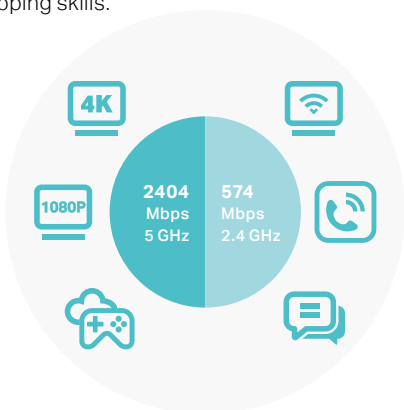

AX3000 Dual-Band Wi-Fi 6

1024-QAM and a 160 MHz bandwidth deliver powerful, continuous Wi-Fi to fully unlock the potential of your Wi-Fi 6 router. Achieving speeds 3× faster than standard AC Wi-Fi drives your PC to peak performance so your setup keeps pace with your jaw-dropping skills.