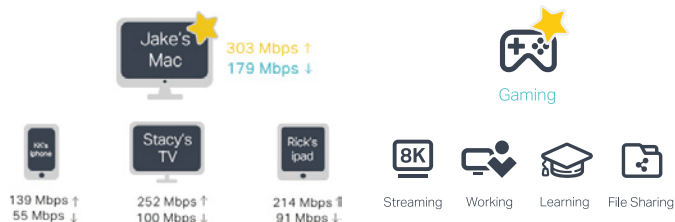

Exclusive Network Security App, Your On-The-Go Security Helper

Through the exclusive device security app, your devices and personal information are well protected anytime and anywhere.

Device Security

- Antivirus
- Online Threat Protection
- Smart Firewall

Online Security

- Secure VPN Client
- Privacy Monitor

Parental Controls: Protect Your Kids and Maintain Healthy Digital Habits

Age-level filters and online time limits provide your family with personalized and appropriate internet access. With a detailed report of your home network, you can check the sites your children visit and how much time they spend on each. It's a great way to know your children are safe while they're having fun online.

App Blocker

Blocks inappropriate apps by category or by the app itself to ensure children's online experience.

Content Filter and Safe Search

Filter and block content that may not be appropriate for your kids to search for or read by setting keywords like sex, violence, or drugs.

YouTube Restrictions

Block potentially unsafe videos and channels that might contain inappropriate content.

Time Schedule

Ensures your family maintains healthy digital habits by setting time schedules and granting extra online time when necessary.

Exclusive App, Comprehensive Network Safety for Kids

The exclusive parental controls app for kids adds the "on the go" scene, allowing parents to track kids' locations, block inappropriate apps/websites, and more, even if they aren't connected to your home Wi-Fi. This helps solve the problem of management permissions when kids are off the internet.

Geofencing and Real-Time GPS Locations

Device Management

Quality of Service (QoS)

By Device Priority

By Application/Mode Priority

Comprehensive Reports