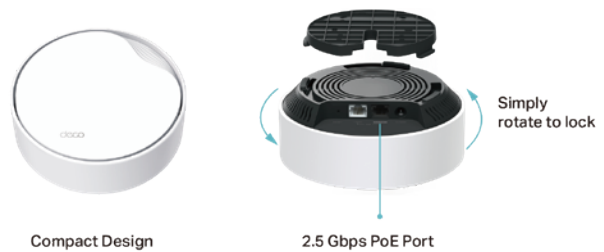

Compact Design, Easy for Installation

Compact Design

2.5 Gbps PoE Port

Put your Deco anywhere you want

Deco has flexible installation to meet various demand scenarios. Place it on a tabletop or install it on a ceiling or wall with our adaptive accessories.