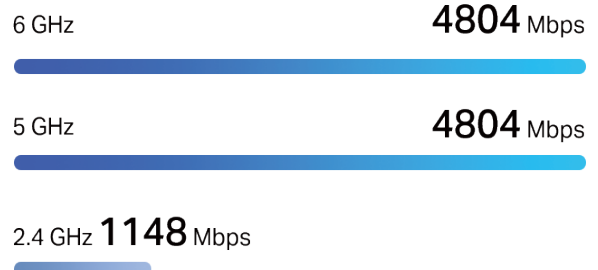

▶ Game-Changing Speeds

Archer AXE200 Omni, armed with a tri-band structure, lets you assign more devices to the dedicated bands for faster and smoother WiFi connections. With WiFi speeds entering the 10G era, experience cutting-edge 8K streaming and latency-free VR gaming.