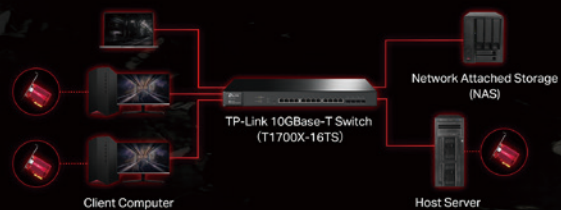

Local Data Transmissions in Seconds

For local connections, a 10G PCIe adapter helps build a lightning fast transport channel between a central server and other working machines in your local network.