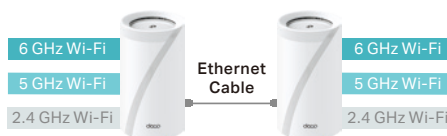

Ethernet Wired Backhaul

Use Ethernet cables to connect each Deco unit together to create a wired backhaul connection. This way, you'll have a more stable and faster network.