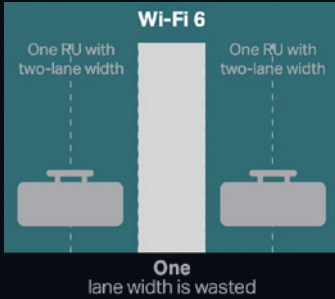

► **Makes Full Use of Every Resource with Multi-RU**

With Wi-Fi 6, each user could only send or receive frames on an assigned resource unit (RU), which significantly limited the flexibility of the spectrum resource scheduling. To solve this problem and further enhance spectral efficiency, Wi-Fi 7 allows multiple RUs to be assigned to a single user and can combine RUs for increased transmission efficiency.