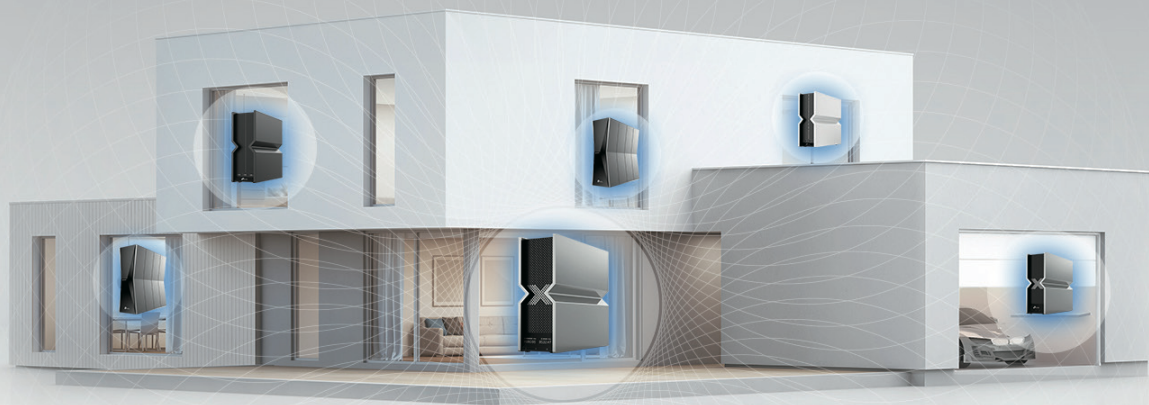

EasyMesh

The Simplest Way to Create Whole Home Multi-Gigabit Mesh Wi-Fi 7

Experience strong, stable, and seamless wireless connections throughout your home with EasyMesh.* A whole home mesh standard works across different access points for ultimate flexibility.

More than Wi-Fi 7 routers and ranges extenders, the majority of TP-Link Wi-Fi 6 and Wi-Fi 5 routers and ranges extenders also support EasyMesh to easily set up Whole Home Mesh Wi-Fi.