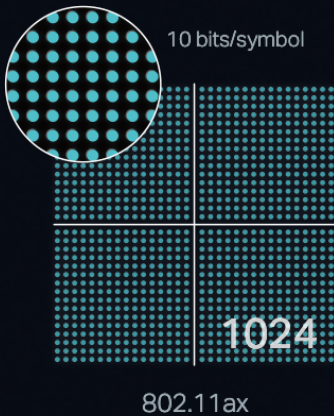

#### • Up to 320 MHz Bandwidth Brings the Ultimate Speed

The Wi-Fi 7 protocol standard adds a 320 MHz bandwidth mode for 6 GHz, directly doubling Wi-Fi 6 throughput. Now you can stream 8K in the express lane with double the width, ensuring other devices don't interfere with your streaming.

### ▶ Multi-Link Operation (MLO) Increases Throughput, Reduce Latency and Improve Reliability

Traditional Wi-Fi devices use a single link to transmit data. With Multi-Link Operation (MLO), Wi-Fi 7 enables devices to simultaneously send and receive data across different frequency bands and channels to increase throughput, reduce latency, and improve reliability for emerging applications like VR/AR, online gaming, remote offices, and cloud computing.

Without Preamble Puncturing

With Preamble Puncturing

► **Preamble Puncturing — No Waste, No Congestion**

Before, busy channels meant bands could not be fully used. Data would only be sent through the primary channel. Now, with Preamble Puncturing, the interference can be blocked, opening up more channels to use.

► **Connect to More Devices with 16x16 MU-MIMO**

16 streams are available, double the theoretical physical transmission rate compared to Wi-Fi 6. This allows more simultaneous device connections and increases overall throughput and peak performance.