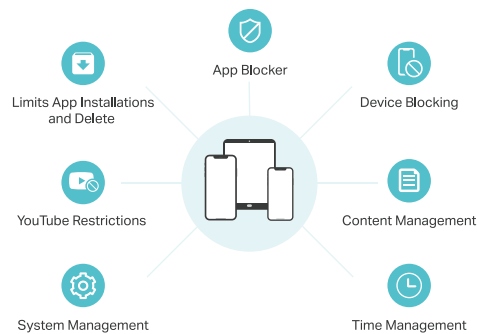

Device Management

Quality of Service (QoS)