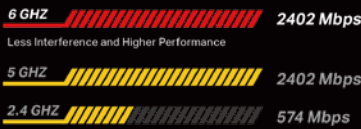

### ▶ Unparalleled Tri-Band Speed

The brand-new 6 GHz band is wide enough for 7 extra 160 MHz channels. Exclusive to Wi-Fi 6E devices, 6 GHz prevents drops in speed and interference from legacy devices.