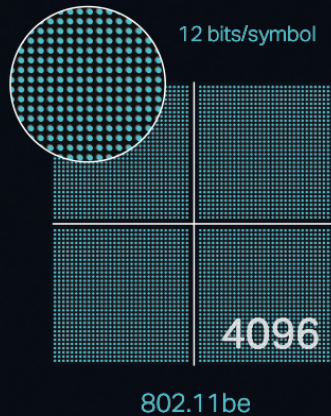

► **Connect to More Devices with 16x16 MU-MIMO**

16 streams are available, double the theoretical physical transmission rate compared to Wi-Fi 6. This allows more simultaneous device connections and increases overall throughput and peak performance.

► **Pack More Data for Higher Speeds with 4K-QAM**

4096-QAM improves raw speeds by 20% compared to Wi-Fi 6's 1024-QAM. This allows you to watch flawless 4K/8K videos and play massive online games without lag.