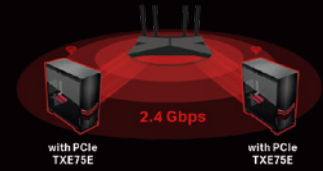

### ▶ Unparalleled Tri-Band Speed

The brand-new 6 GHz band is wide enough for 7 extra 160 MHz channels. Exclusive to Wi-Fi 6E devices, 6 GHz prevents drops in speed and interference from legacy devices.