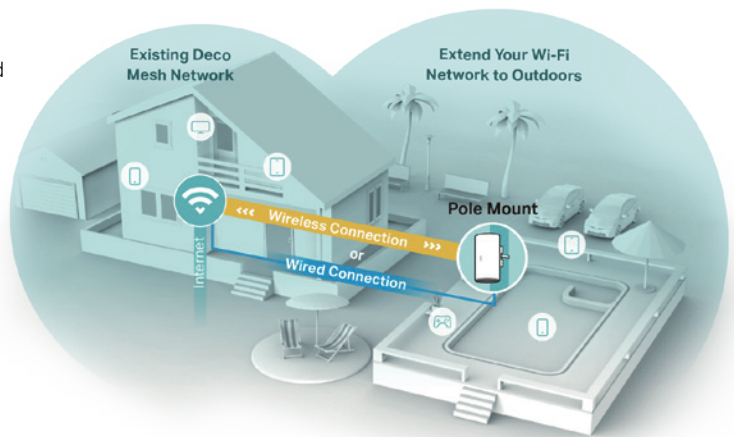

➤ Ideal for Fast Outdoor Wi-Fi

Deco X50-Outdoor features a weatherproof enclosure and solid operating temperature, enabling strong Wi-Fi signals outside. Flexible installation and power supply make it even easier for outdoor use.

- IP65 Waterproof & Dustproof
- Great Operating Temperature Range
- Multiple Installation Options
- Supports PoE/AC for Easy Power Supply