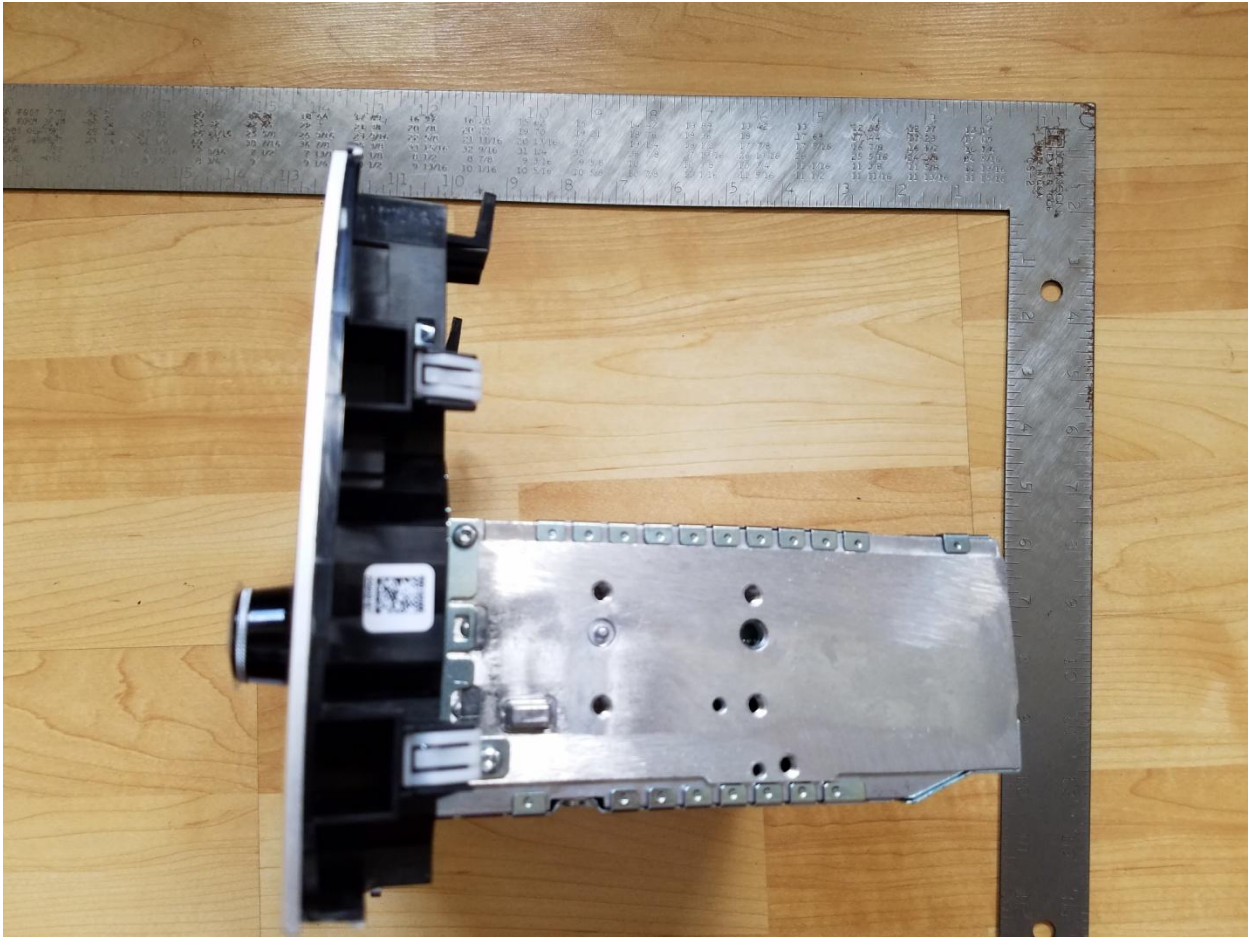

Casting Side 2