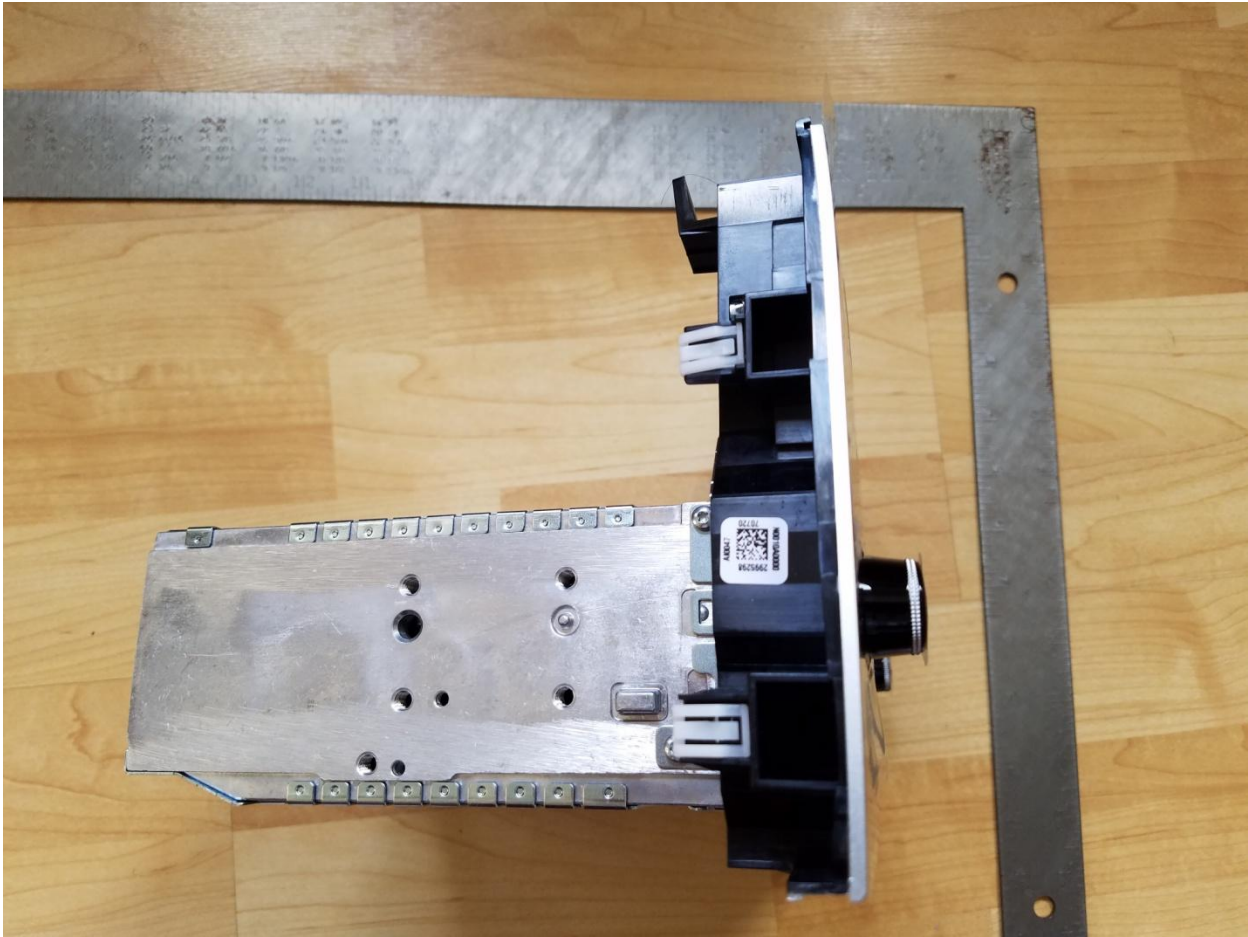

## Revision History

Revision	Date	Description
0	22 MAR 2017	Initial release.

Front - Display

Top Casting

# Bottom Casting

Casting Side 1