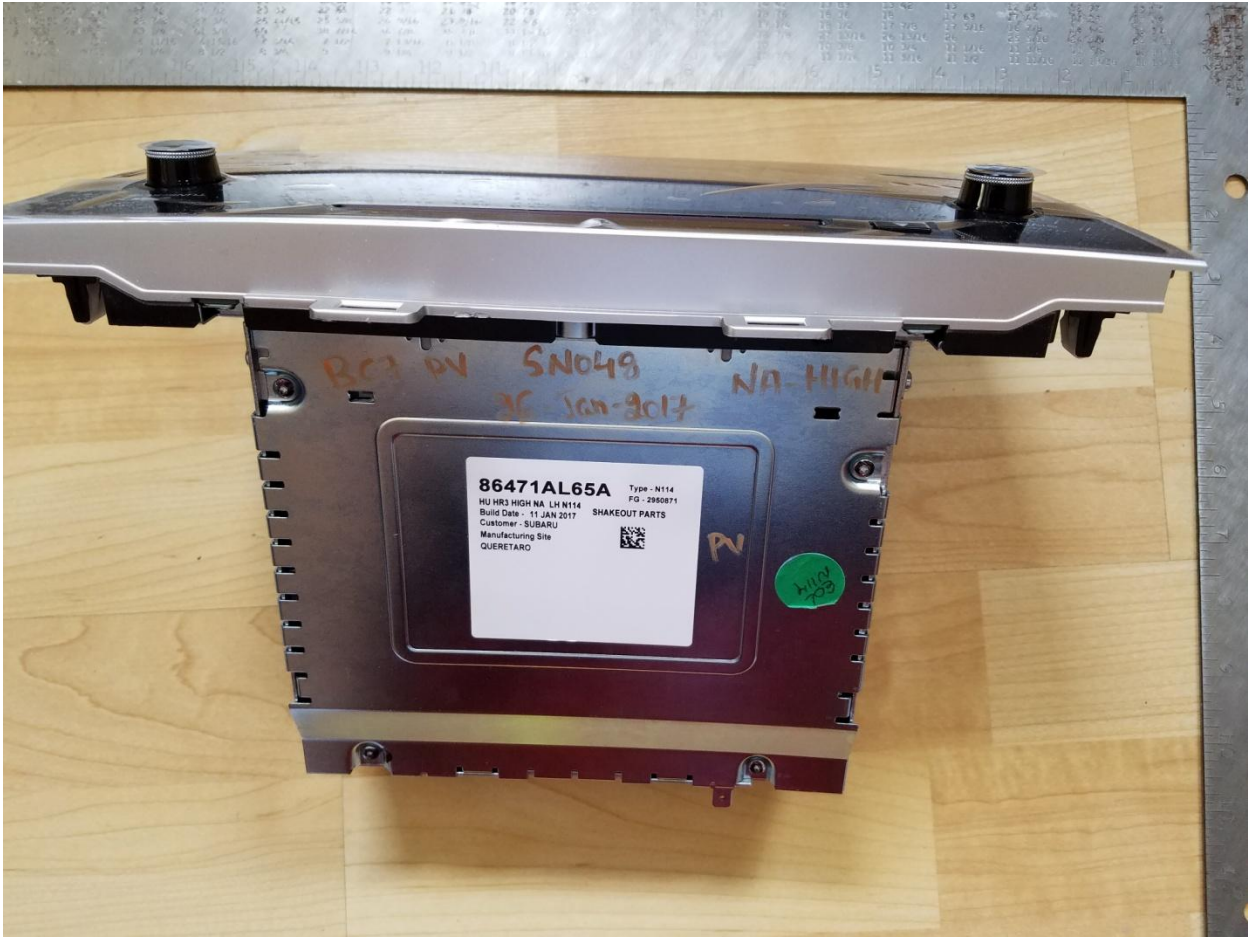

Bottom Casting