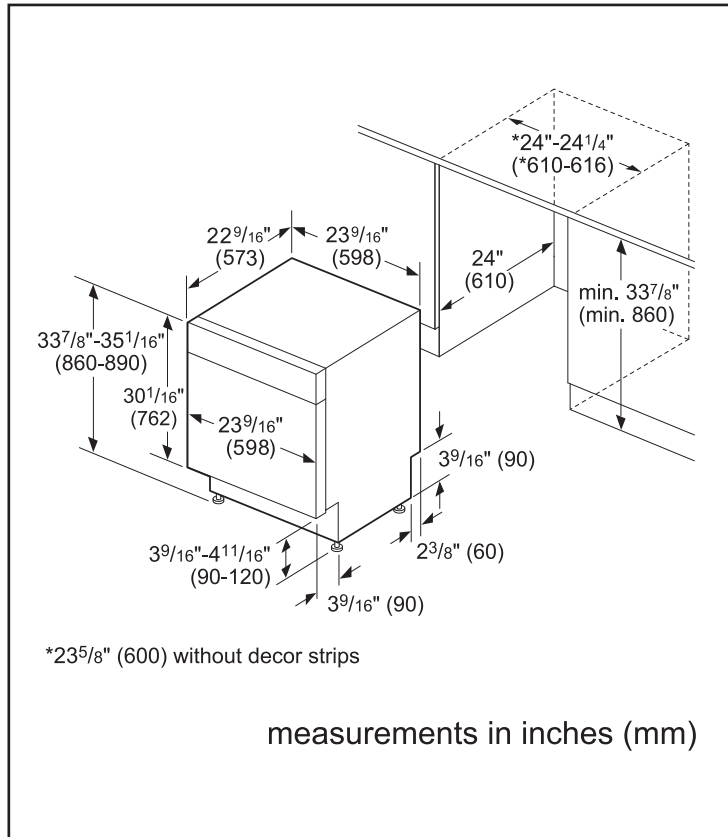

24" Recessed Handle Dishwasher

100 Series – Stainless Steel SHE3AR75UC

BOSCH

Invented for life

Installation Details

Accessories: To purchase Bosch accessories, cleaners & parts please visit www.bosch-home.com/us/store or call 1-800-944-2904 (Mon to Fri 5 am to 6 pm PST, Sat 6 am to 3 pm PST).

Notes: All height, width and depth dimensions are shown in inches. BSH reserves the absolute and unrestricted right to change product materials and specifications, at any time, without notice. Consult the product's installation instructions for final dimensional data and other details prior to making cutout.

Warranties: Please see Use & Care manual or Bosch website for statement of limited warranty.

For more information on our entire line of products, go to www.bosch-home.com/us or call 1-800-944-2904

© BSH Home Appliances Corporation. All rights reserved. Bosch is a registered trademark of Robert Bosch GmbH.