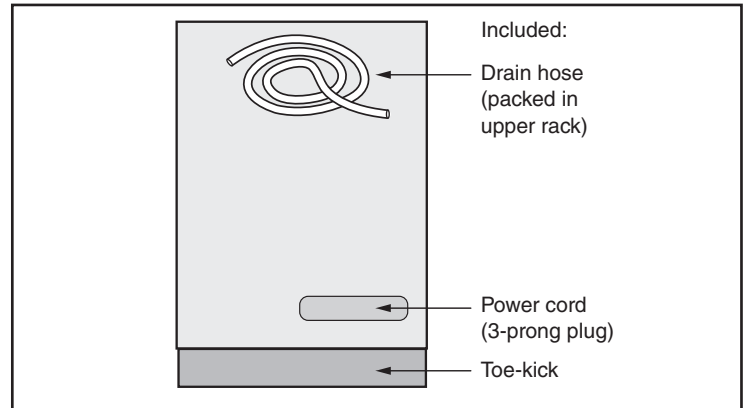

24" Recessed Handle Dishwasher

100 Series – Stainless Steel SHE3AR75UC

BOSCH

Invented for life

Installation Details

Accessories: To purchase Bosch accessories, cleaners & parts please visit www.bosch-home.com/us/store or call 1-800-944-2904 (Mon to Fri 5 am to 6 pm PST, Sat 6 am to 3 pm PST).

Notes: All height, width and depth dimensions are shown in inches. BSH reserves the absolute and unrestricted right to change product materials and specifications, at any time, without notice. Consult the product's installation instructions for final dimensional data and other details prior to making cutout.