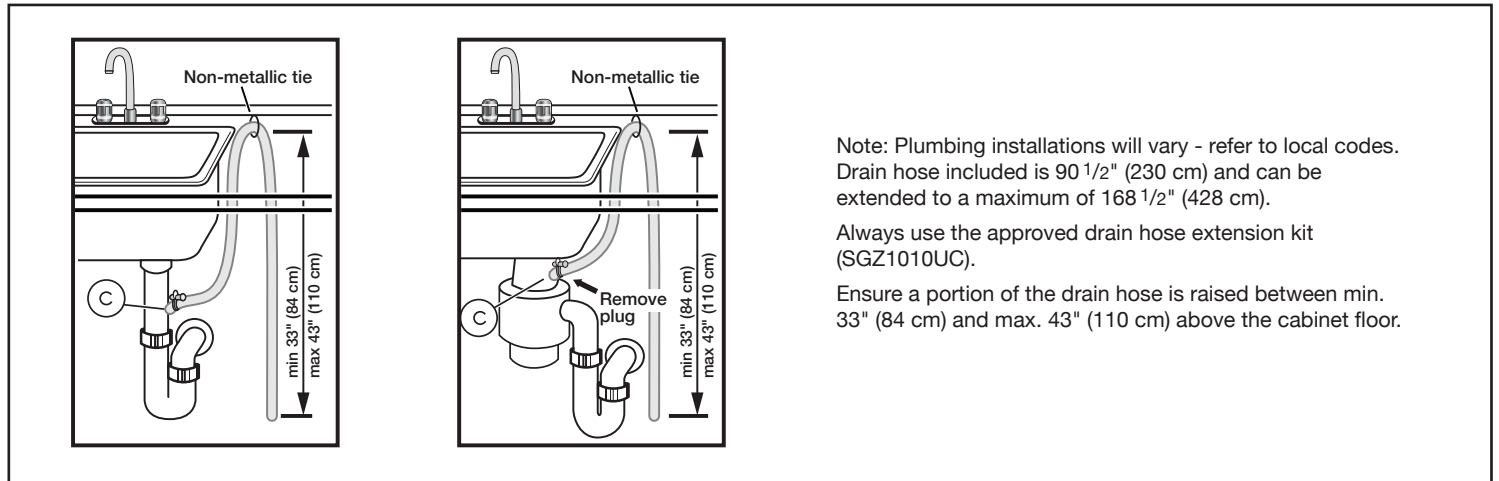

Notes: All height, width and depth dimensions are shown in inches. BSH reserves the absolute and unrestricted right to change product materials and specifications, at any time, without notice. Consult the product's installation instructions for final dimensional data and other details prior to making cutout.

24" Recessed Handle Dishwasher

100 Series – Stainless Steel SHE3AR75UC

BOSCH

Invented for life

Installation Details

Accessories: To purchase Bosch accessories, cleaners & parts please visit www.bosch-home.com/us/store or call 1-800-944-2904 (Mon to Fri 5 am to 6 pm PST, Sat 6 am to 3 pm PST).