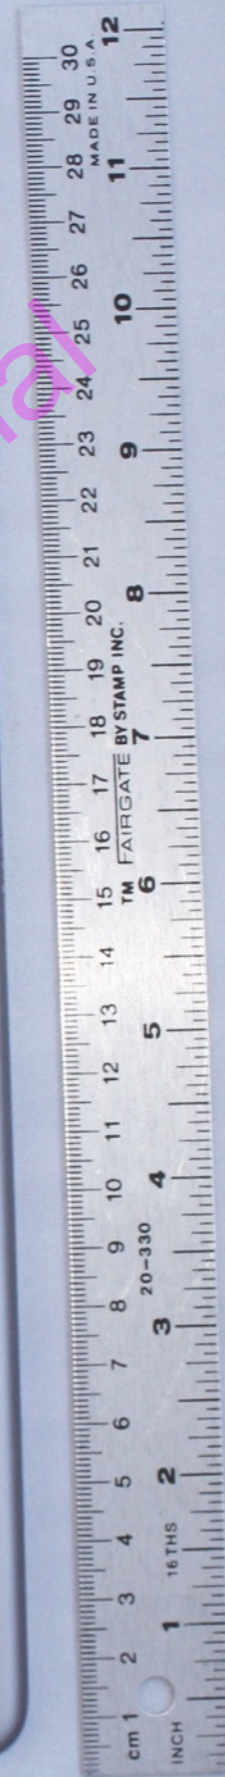

A1584

Front - Multi-Touch display,
FaceTime camera,
Home/Touch ID button

Apple Proprietary and Confidential

A1584

Back Plate - iSight camera,
microphone

A1584

Top Side - Headphone jack, Speakers
Sleep/Wake button

A1584

Left Side - Smart Connector

A1584

Bottom Side - Lightning connector, Speakers

Apple Proprietary and Confidential

A1584

Right Side - Volume up/down buttons, Microphone

Apple Proprietary and Confidential