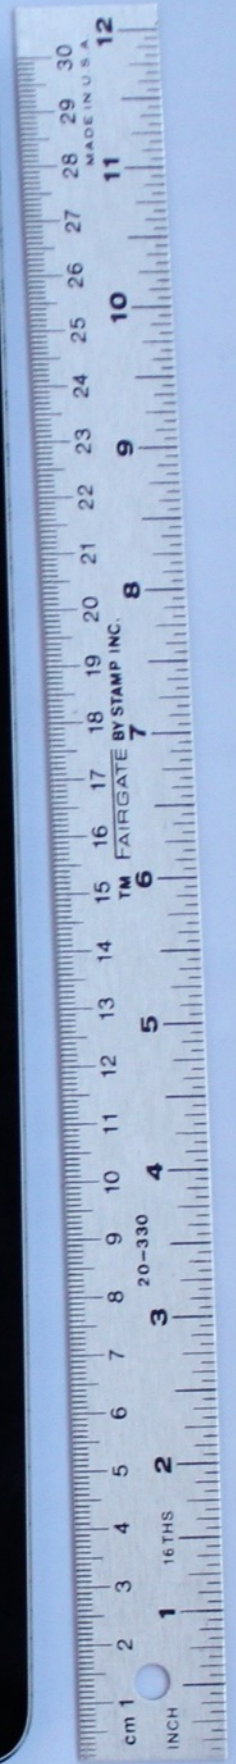

A1584

Front - Multi-Touch display,
FaceTime camera,
Home/Touch ID button

Apple Proprietary and Confidential

A1584

Back Plate - iSight camera,
microphone

A1584

Top Side - Headphone jack, Speakers
Sleep/Wake button

A1584

Left Side - Smart Connector

A1584

Bottom Side - Lightning connector, Speakers

Apple Proprietary and Confidential

A1584

Right Side - Volume up/down buttons, Microphone

Apple Proprietary and Confidential