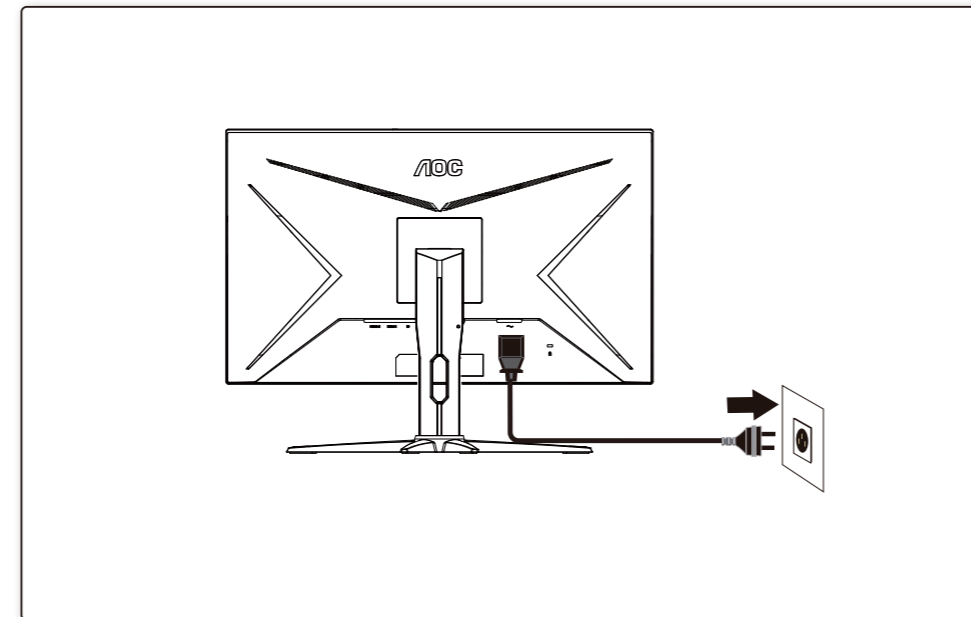

**1**

**2**

**3**

**4**

**General Specification**

Panel	Model name	Q27G2E/BK	
	Driving system	TFT Color LCD	
	Viewable Image Size	68.5cm diagonal (27" Wide Screen)	
	Pixel pitch	0.0777mm(H) x 0.2331mm(V)	
Others	Horizontal scan range	30k~230kHz (HDMI/DP)	
	Horizontal scan Size(Maximum)	596.736mm	
	Vertical scan range	48-144Hz (HDMI) 48-155Hz (DP)	
	Vertical Scan Size(Maximum)	335.664mm	
	Max resolution	2560x1440@155Hz	
	Plug & Play	VESA DDC2B/CI	
	Power Source	100-240V ~, 50/60Hz, 1.5A	
	Power Consumption	Typical (default brightness and contrast)	34W
		Max. (brightness =100, contrast =100)	≤ 53W
		Standby mode	≤ 0.3W
	Dimensions(with stand)	612.5x464.6x227.4mm(WxHxD)	
	Net Weight	4.63kg	
Physical Characteristics	Connector Type	DP/HDMI/Earphone out	
	Signal Cable Type	Detachable	
Environmental	Temperature	Operating	0°C~ 40°C
		Non-Operating	-25°C~ 55°C
	Humidity	Operating	10% ~ 85% (non-condensing)
		Non-Operating	5% ~ 93% (non-condensing)
Altitude	Operating	0~ 5000 m (0~ 16404ft )	
	Non-Operating	0~ 12192m (0~ 40000ft )	