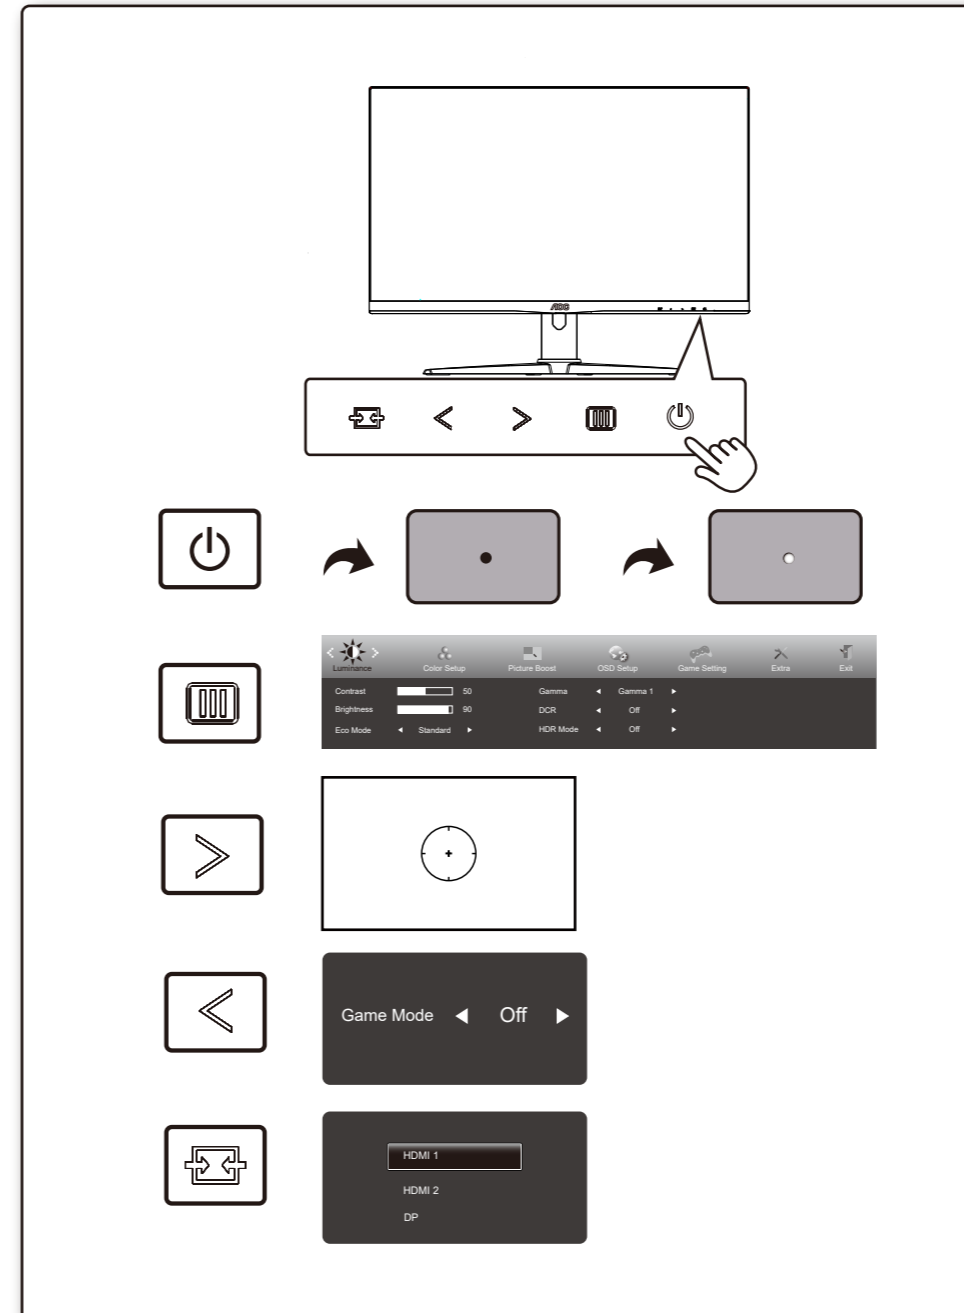

Find your product and get support

**AOC**  
GAMING

Quick Start  
Q27G2E/BK

www.aoc.com  
©2022 AOC.All Rights Reserved

**HDMI**

\*Different according to countries/regions  
Display design may differ from that illustrated

**1**

**2**

**3**

**4**

**General Specification**

Panel	Model name	Q27G2E/BK	
	Driving system	TFT Color LCD	
	Viewable Image Size	68.5cm diagonal (27" Wide Screen)	
	Pixel pitch	0.0777mm(H) x 0.2331mm(V)	
Others	Horizontal scan range	30k~230kHz (HDMI/DP)	
	Horizontal scan Size(Maximum)	596.736mm	
	Vertical scan range	48-144Hz (HDMI) 48-155Hz (DP)	
	Vertical Scan Size(Maximum)	335.664mm	
	Max resolution	2560x1440@155Hz	
	Plug & Play	VESA DDC2B/CI	
	Power Source	100-240V ~, 50/60Hz, 1.5A	
	Power Consumption	Typical (default brightness and contrast)	34W
		Max. (brightness =100, contrast =100)	≤ 53W
		Standby mode	≤ 0.3W
	Dimensions(with stand)	612.5x464.6x227.4mm(WxHxD)	
	Net Weight	4.63kg	
Physical Characteristics	Connector Type	DP/HDMI/Earphone out	
	Signal Cable Type	Detachable	
Environmental	Temperature	Operating	0°C~ 40°C
		Non-Operating	-25°C~ 55°C
	Humidity	Operating	10% ~ 85% (non-condensing)
		Non-Operating	5% ~ 93% (non-condensing)
Altitude	Operating	0~ 5000 m (0~ 16404ft )	
	Non-Operating	0~ 12192m (0~ 40000ft )	