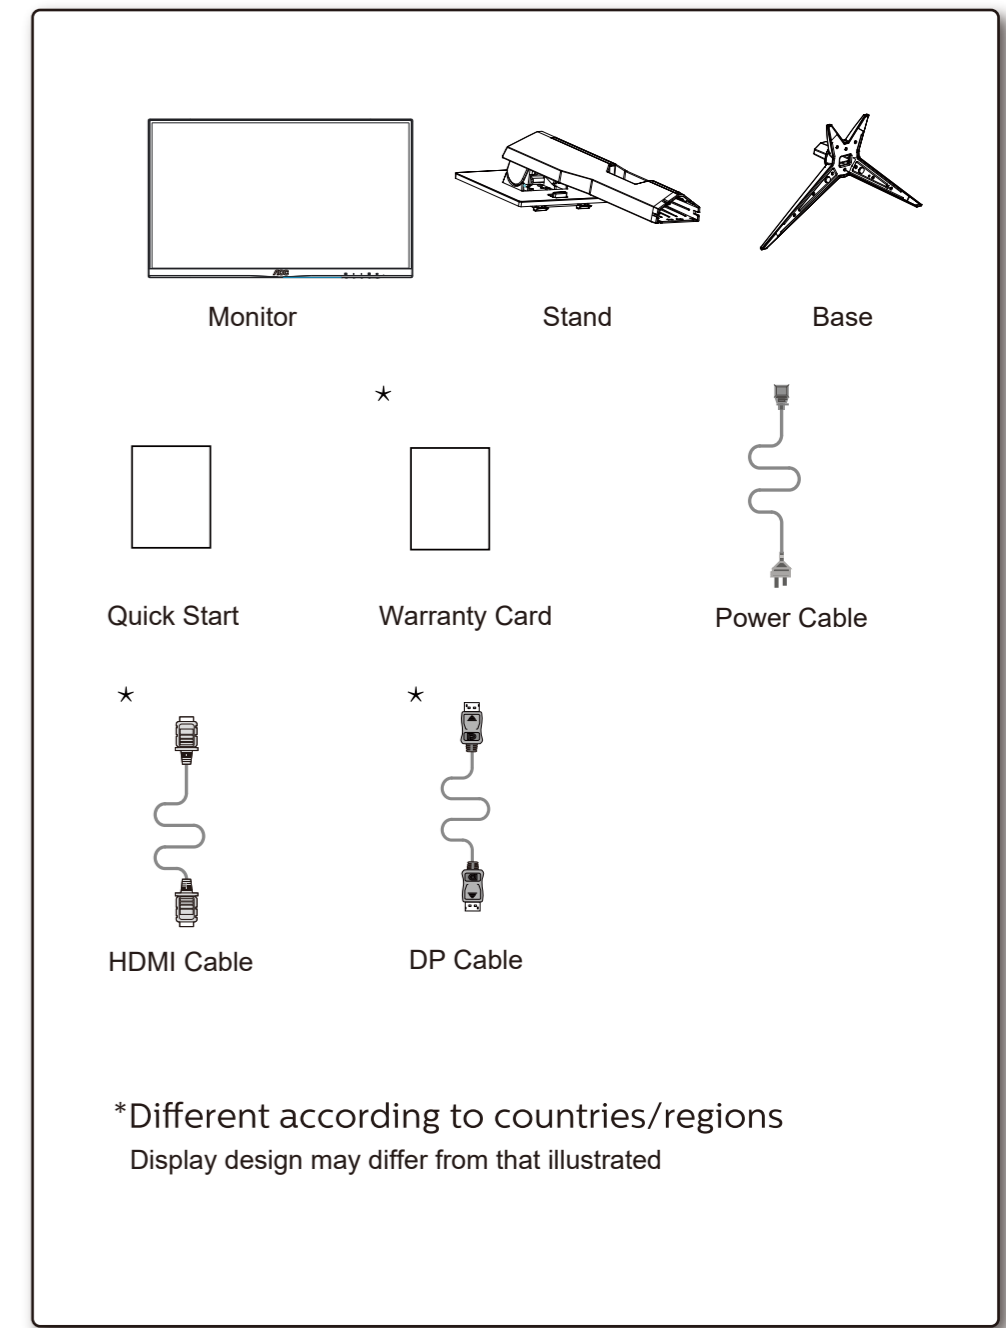

Find your product and get support

**AOC**  
GAMING

Quick Start  
Q27G2E/BK

www.aoc.com  
©2022 AOC.All Rights Reserved

**HDMI**

\*Different according to countries/regions  
Display design may differ from that illustrated

**1**

**2**

**3**

**4**

**General Specification**

Panel	Model name	Q27G2E/BK	
	Driving system	TFT Color LCD	
	Viewable Image Size	68.5cm diagonal (27" Wide Screen)	
	Pixel pitch	0.0777mm(H) x 0.2331mm(V)	
Others	Horizontal scan range	30k~230kHz (HDMI/DP)	
	Horizontal scan Size(Maximum)	596.736mm	
	Vertical scan range	48-144Hz (HDMI) 48-155Hz (DP)	
	Vertical Scan Size(Maximum)	335.664mm	
	Max resolution	2560x1440@155Hz	
	Plug & Play	VESA DDC2B/CI	
	Power Source	100-240V ~, 50/60Hz, 1.5A	
	Power Consumption	Typical (default brightness and contrast)	34W
		Max. (brightness =100, contrast =100)	≤ 53W
		Standby mode	≤ 0.3W
	Dimensions(with stand)	612.5x464.6x227.4mm(WxHxD)	
	Net Weight	4.63kg	
Physical Characteristics	Connector Type	DP/HDMI/Earphone out	
	Signal Cable Type	Detachable	
Environmental	Temperature	Operating	0°C~ 40°C
		Non-Operating	-25°C~ 55°C
	Humidity	Operating	10% ~ 85% (non-condensing)
		Non-Operating	5% ~ 93% (non-condensing)
Altitude	Operating	0~ 5000 m (0~ 16404ft )	
	Non-Operating	0~ 12192m (0~ 40000ft )	