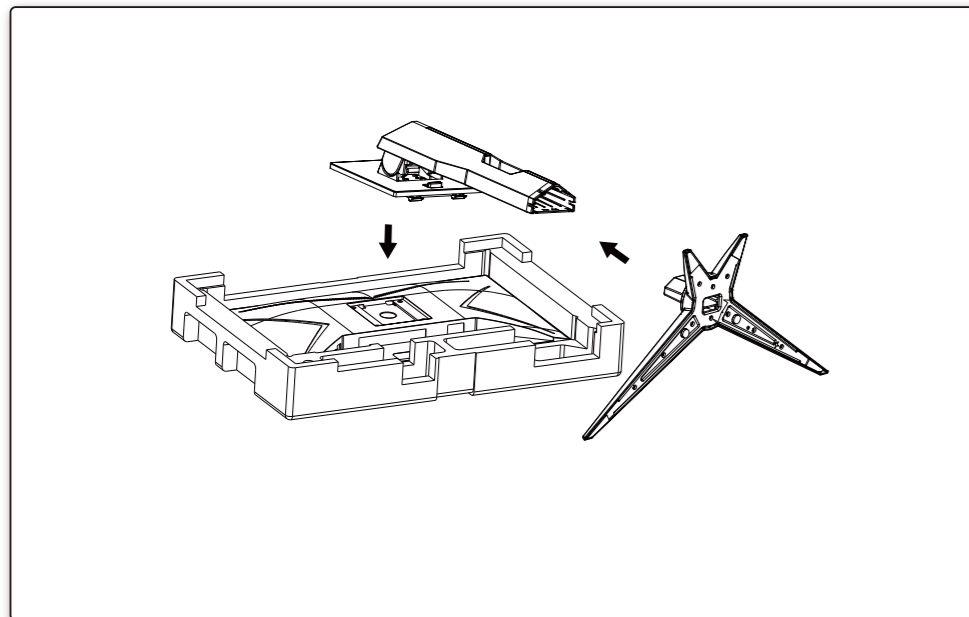

**1**

**2**

**3**

**4**

**General Specification**

Panel	Model name	Q27G2E/BK	
	Driving system	TFT Color LCD	
	Viewable Image Size	68.5cm diagonal (27" Wide Screen)	
	Pixel pitch	0.0777mm(H) x 0.2331mm(V)	
Others	Horizontal scan range	30k~230kHz (HDMI/DP)	
	Horizontal scan Size(Maximum)	596.736mm	
	Vertical scan range	48-144Hz (HDMI) 48-155Hz (DP)	
	Vertical Scan Size(Maximum)	335.664mm	
	Max resolution	2560x1440@155Hz	
	Plug & Play	VESA DDC2B/CI	
	Power Source	100-240V ~, 50/60Hz, 1.5A	
	Power Consumption	Typical (default brightness and contrast)	34W
		Max. (brightness =100, contrast =100)	≤ 53W
		Standby mode	≤ 0.3W
	Dimensions(with stand)	612.5x464.6x227.4mm(WxHxD)	
	Net Weight	4.63kg	
Physical Characteristics	Connector Type	DP/HDMI/Earphone out	
	Signal Cable Type	Detachable	
Environmental	Temperature	Operating	0°C~ 40°C
		Non-Operating	-25°C~ 55°C
	Humidity	Operating	10% ~ 85% (non-condensing)
		Non-Operating	5% ~ 93% (non-condensing)
Altitude	Operating	0~ 5000 m (0~ 16404ft )	
	Non-Operating	0~ 12192m (0~ 40000ft )	