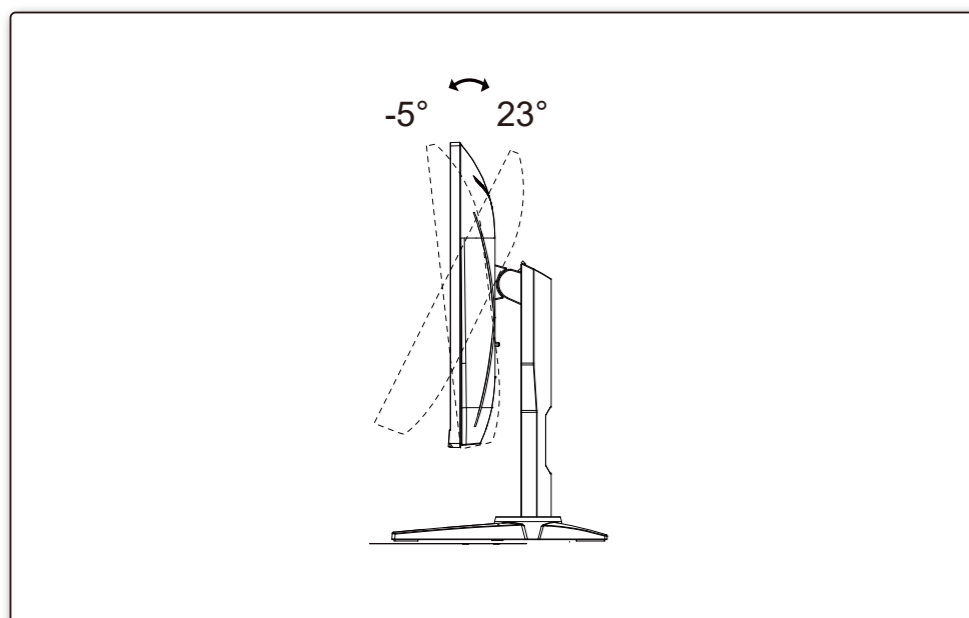

**1**

**2**

**3**

**4**

**General Specification**

Panel	Model name	Q27G2E/BK	
	Driving system	TFT Color LCD	
	Viewable Image Size	68.5cm diagonal (27" Wide Screen)	
	Pixel pitch	0.0777mm(H) x 0.2331mm(V)	
Others	Horizontal scan range	30k~230kHz (HDMI/DP)	
	Horizontal scan Size(Maximum)	596.736mm	
	Vertical scan range	48-144Hz (HDMI) 48-155Hz (DP)	
	Vertical Scan Size(Maximum)	335.664mm	
	Max resolution	2560x1440@155Hz	
	Plug & Play	VESA DDC2B/CI	
	Power Source	100-240V ~, 50/60Hz, 1.5A	
	Power Consumption	Typical (default brightness and contrast)	34W
		Max. (brightness =100, contrast =100)	≤ 53W
		Standby mode	≤ 0.3W
	Dimensions(with stand)	612.5x464.6x227.4mm(WxHxD)	
	Net Weight	4.63kg	
Physical Characteristics	Connector Type	DP/HDMI/Earphone out	
	Signal Cable Type	Detachable	
Environmental	Temperature	Operating	0°C~ 40°C
		Non-Operating	-25°C~ 55°C
	Humidity	Operating	10% ~ 85% (non-condensing)
		Non-Operating	5% ~ 93% (non-condensing)
Altitude	Operating	0~ 5000 m (0~ 16404ft )	
	Non-Operating	0~ 12192m (0~ 40000ft )	