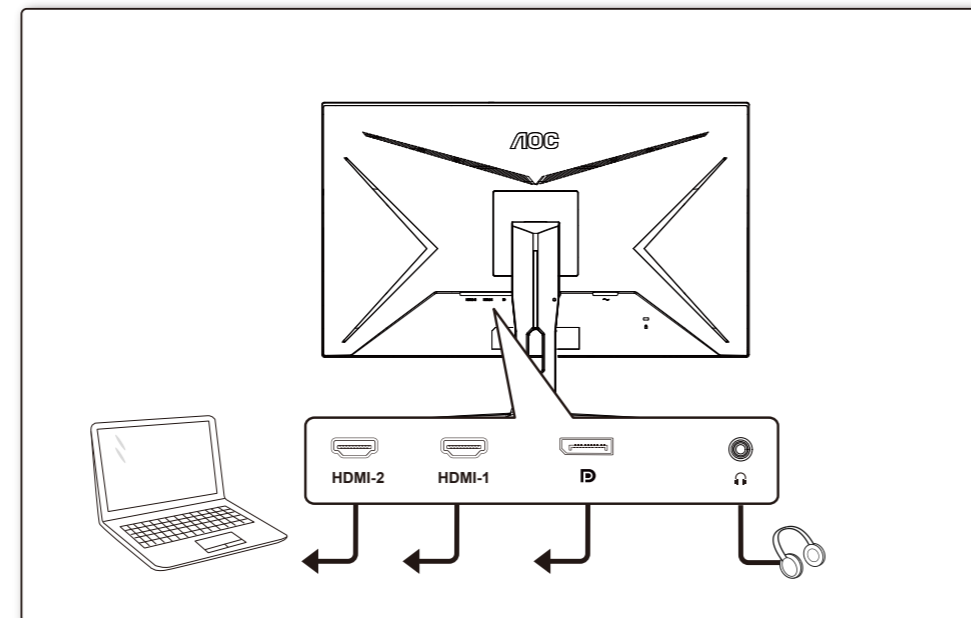

**1**

**2**

**3**

**4**

**General Specification**

Panel	Model name	Q27G2E/BK	
	Driving system	TFT Color LCD	
	Viewable Image Size	68.5cm diagonal (27" Wide Screen)	
	Pixel pitch	0.0777mm(H) x 0.2331mm(V)	
Others	Horizontal scan range	30k~230kHz (HDMI/DP)	
	Horizontal scan Size(Maximum)	596.736mm	
	Vertical scan range	48-144Hz (HDMI) 48-155Hz (DP)	
	Vertical Scan Size(Maximum)	335.664mm	
	Max resolution	2560x1440@155Hz	
	Plug & Play	VESA DDC2B/CI	
	Power Source	100-240V ~, 50/60Hz, 1.5A	
	Power Consumption	Typical (default brightness and contrast)	34W
		Max. (brightness =100, contrast =100)	≤ 53W
		Standby mode	≤ 0.3W
	Dimensions(with stand)	612.5x464.6x227.4mm(WxHxD)	
	Net Weight	4.63kg	
Physical Characteristics	Connector Type	DP/HDMI/Earphone out	
	Signal Cable Type	Detachable	
Environmental	Temperature	Operating	0°C~ 40°C
		Non-Operating	-25°C~ 55°C
	Humidity	Operating	10% ~ 85% (non-condensing)
		Non-Operating	5% ~ 93% (non-condensing)
Altitude	Operating	0~ 5000 m (0~ 16404ft )	
	Non-Operating	0~ 12192m (0~ 40000ft )	