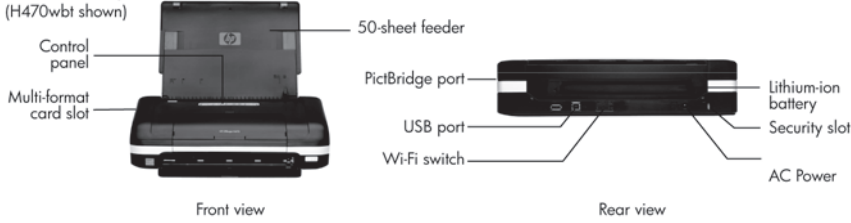

HP Officejet H470 series

(H470wbt shown)

Supplies and accessories

For complete supplies information please visit www.hp.com/supplies.

Ink

- HP 94 Black Inkjet Print Cartridge C8765WN
- HP 98 Black Inkjet Print Cartridge C9364WN
- HP 95 Tri-color Inkjet Print Cartridge C8766WN
- HP 97 Large Tri-color Inkjet Print Cartridge C9363WN
- HP 100 Gray Photo Inkjet Print Cartridge C9368AN
- HP 99 Photo Inkjet Print Cartridge C9369WN

Media

- HP All-in-One Printing Paper: 8.5 x 11 in; 22 lb; 500 sheets HPT115

- HP Inkjet Glossy Brochure Paper: 8.5 x 11 in; 48 lb; 50 sheets C6817A
- HP Inkjet Glossy Brochure Paper: 8.5 x 11 in; 48 lb; 150 sheets Q1987A
- HP Inkjet Matte Presentation Paper: 8.5 x 11 in; 32 lb; 150 sheets Q5449A
- HP Advanced Photo Paper, glossy: 4 x 6 in, borderless; 66 lb; 100 sheets Q6638A
- HP Advanced Photo Paper, glossy: 8.5 x 11 in; 66 lb; 50 sheets Q7853A

Connectivity

- HP bt500 Bluetooth USB 2.0 Wireless Adapter Q6273A

- HP 802.11b/g Wireless Printer Adapter Q6274A

Other

- HP T2 V Auto Power Adapter C8257A
- HP Lithium-ion Battery C8263A
- HP Ultra-slim AC Power Adapter C9279A
- HP Travel Holder for Black/Photo Print Cartridge CB006A
- HP Battery Charger CB011A
- HP Battery and Charger Kit CB012A
- HP Mobile Printer Sleeve Q6281A
- HP Mobile Printer and Notebook Case Q6282A

Additional information

Sales

- www.hp.com
- Data Sheet 4AA1-5975ENUC

Technical Support

- www.hp.com/support

Services

- <http://www.hp.com/go/services>

Third-party solutions

- www.hppsc.com

Reseller

- <http://hp.com/partners/us>

Supplies and accessories

- www.hp.com