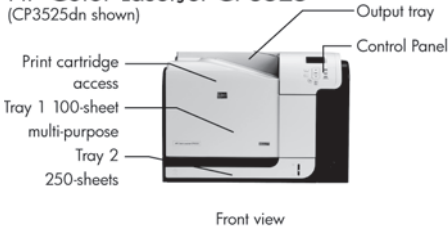

Model specifications and schematic (continued)

	CP3525n (CC469A)	CP3525dn (CC470A)	CP3525x (CC471A)
Shipping Dimensions	29.7 x 23.6 x 20.9 in	29.7 x 23.6 x 20.9 in	29.7 x 23.6 x 28.6 in
Shipping Weight	85.8 lb	85.8 lb	105.6 lb

¹ Exact speed varies depending on the system configuration, software application and document complexity.

HP Color LaserJet CP3525

(CP3525dn shown)

Front view

Supplies and accessories

For complete supplies information please visit www.hp.com/supplies.

Print cartridges

- HP Color LaserJet CE250A Black Print Cartridge with HP ColorSphere Toner CE250A
- HP Color LaserJet CE250X Black Print Cartridge with HP ColorSphere Toner CE250X
- HP Color LaserJet CE251A Cyan Print Cartridge with HP ColorSphere Toner CE251A
- HP Color LaserJet CE253A Magenta Print Cartridge with HP ColorSphere Toner CE253A
- HP Color LaserJet CE252A Yellow Print Cartridge with HP ColorSphere Toner CE252A

Media

- HP Color Laser Paper: 8.5 x 11 in; 28 lb; 500 sheets HPL285R
- HP Multipurpose Paper: 8.5 x 11 in; 20 lb; 500 sheets HPM1120R
- HP Premium Choice Laser Paper: 8.5 x 11 in; 32 lb; 500 sheets HPU1132
- HP Laser Glossy Brochure Paper: 8.5 x 11 in; 44 lb; 150 sheets Q6611A
- HP Glossy Presentation Paper: 8.5 x 11 in; 34 lb; 300 sheets Q2546A

- HP Multipurpose Paper: 8.5 x 11 in; 20 lb; 5,000 sheets (10 reams) HPM1120C

Cables

- HP USB Cable Q6264A

Memory and mass storage

- DDR2 DIMM (200-pin): 128 MB CC409A
- DDR2 DIMM (200-pin): 256 MB CC410A
- DDR2 DIMM (200-pin): 512 MB CC411A
- DDR2 DIMM (200-pin): 1 GB CC412A
- HP High Performance Serial ATA Hard Disk J7989G

Connectivity

- HP 1284B Parallel Card J7972G

Paper-handling accessories

- 500-Sheet Input Tray CE522A

Maintenance kits

- HP Color LaserJet CE254A Toner Collection Unit CE254A
- Image Fuser Kit, 110 Volt CE484A
- Image Fuser Kit, 220 Volt CE506A

LaserJet font solutions

- HP BarCode Printing Solution/USB HG271US
- HP BarCodes and More/Hi-Speed USB HG281US

- HP Scalable BarCode Font Set/Hi-Speed USB HG282UT
- HP MICR Font/Hi-Speed USB HG283US
- HP Blank Programmable USB Device HG288UP

Other

- HP Universal Print Driver for Windows 5.0 J7980A/J7981A
- FormPort Server by Capella Technologies - Platinum Solution FormPort Server
- FormPort Flash by Capella Technologies - Platinum Solution FormPort Flash
- FormPort Designer by Capella Technologies - Platinum Solution FormPort Designer
- MegaTrack In-Printer Agent (MIPA) by Capella Technologies - Platinum Solution MegaTrack MIPA
- Blue Server™ by MPI Technologies - Gold Solution Blue Server™
- DocOut® by MPI Technologies - Gold Solution DocOut®
- BarDIMM™ Pro by Jetmobile - Gold Solution BarDIMM™ Pro
- Pharos Uniprint® Office by Pharos Systems - Gold Solution Pharos Uniprint®

Additional information

Sales

- www.hp.com
- Data Sheet 4AA1-5162ENUC

Technical Support

- www.hp.com/support

Services

- <http://www.hp.com/go/services>

Third-party solutions

- www.hppsc.com

Reseller

- <http://hp.com/partners/us>

Supplies and accessories

- www.hp.com