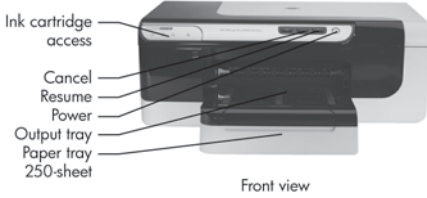

HP Officejet Pro 8000 series (8000 Wireless shown)

Supplies and accessories

For complete supplies information please visit www.hp.com/supplies.

Ink

- HP 940 Black Officejet Ink Cartridge C4902AN
- HP 940XL Black Officejet Ink Cartridge C4906AN
- HP 940 Cyan Officejet Ink Cartridge C4903AN
- HP 940XL Cyan Officejet Ink Cartridge C4907AN
- HP 940 Magenta Officejet Ink Cartridge C4904AN
- HP 940XL Magenta Officejet Ink Cartridge C4908AN

- HP 940 Yellow Officejet Ink Cartridge C4905AN
- HP 940XL Yellow Officejet Ink Cartridge C4909AN

Media

- HP All-in-One Printing Paper: 8.5 x 11 in; 22 lb; 500 sheets HPT115
- HP Premium Photo Paper, glossy: 8.5 x 11 in; 64 lb; 50 sheets C6979A
- HP Premium Plus Photo Paper, high gloss: 4 x 6 in, perforated tab; 75 lb; 60 sheets Q1978A

- HP Inkjet Matte Presentation Paper: 8.5 x 11 in; 32 lb; 150 sheets Q5449A

Cables

- HP USB Cable Q6264A

Connectivity

- HP Wireless Printing Upgrade Kit Q6236A
- HP 2101nw Wireless G Print Server Q6301A

Paper-handling accessories

- 250-Sheet Input Tray CB090A

Additional information

Sales

- www.hp.com

Technical Support

- www.hp.com/support

Services

- <http://www.hp.com/go/services>

Third-party solutions

- www.hpgsc.com

Reseller

- <http://hp.com/partners/us>

Supplies and accessories

- www.hp.com