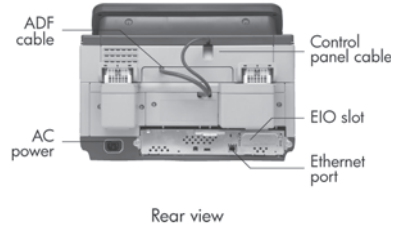

Model specifications and schematic (continued)

9250c (CB472A)	
Connectivity, Opt	None
Dimensions (W x D x H)	17.8 x 28.5 x 13.4 in with keyboard extended
Weight	50 lb
Shipping Dimensions	23 x 20 x 28 in
Shipping Weight	60 lb

HP Digital Sender 9250c

Supplies and accessories

Memory and mass storage

- DDR DIMM (100-pin): 128 MB Q7718A
- DDR DIMM (100-pin): 256 MB Q7719A

Other

- AccuRoute® by Omtool - Platinum Solution AccuRoute®
- FormPort Archive by Capella Technologies - Platinum Solution FormPort Archive

- Ascent Capture by Kofax Image Products - Platinum Solution Ascent Capture
- Equitrac Office® - Platinum Solution Equitrac Office®
- Equitrac Express® - Platinum Solution Equitrac Express®
- Equitrac Professional® - Gold Solution Equitrac Professional

- MIPA PIN by Capella Technologies - Platinum Solution MIPA PIN
- SecureJet 5 Authentication by Jetmobile - Platinum Solution SecureJet5
- Blue Server™ by MPI Technologies - Gold Solution Blue Server™
- DocOut® by MPI Technologies - Gold Solution DocOut®
- IPDS Blue Kit™ by MPI Technologies - Gold Solution IPDS Blue Kit™

Additional information

Sales

- www.hp.com
- Data Sheet 4AA11478ENUC

Technical Support

- www.hp.com/support

Services

- <http://www.hp.com/go/services>

Third-party solutions

- www.hpgsc.com

Reseller

- <http://hp.com/partners/us>

Supplies and accessories

- www.hp.com