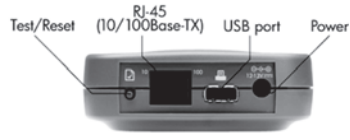

HP Jetdirect ew2400

Additional information

Sales

- Data Sheet 4AA1-8481ENUC
- Data Sheet 5982-7289ENUC
- www.hp.com

Technical Support

- www.hp.com/support

Services

- www.hp.com

Reseller

- <http://hp.com/partners/us>