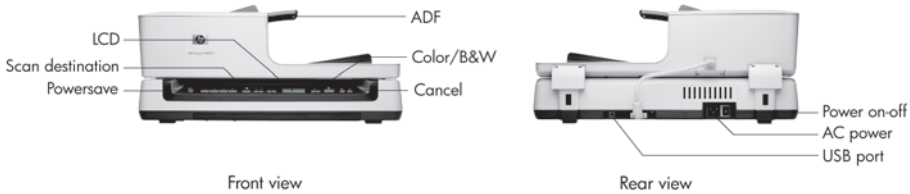

Model specifications and schematic (continued)

N8420 (L2689A)	
Transparent Materials Adapter	Not applicable
File Formats	BMP, JPEG, TIFF, TIFF compressed, PNG, PDF, PDF/A, PDF searchable, PDF-MRC, RTF, HTML, TXT, UNICODE, DOC, WPD, XML, XLS, XPS, OPF
Scaling	1–999% in 1% increments
Connectivity, Std	Hi-Speed USB 2.0
Connectivity, Opt	None
ENERGY STAR® Qualified	Yes
Mac Compatible	No
Dimensions (W x D x H)	24.61 x 16.34 x 10.43 in
Weight	33 lb
Shipping Dimensions	31.38 x 21.93 x 19.69 in
Shipping Weight	41.6 lb

¹ Scan time only; data transfer to CPU not included.

HP Scanjet N8420

Supplies and accessories

1. **Other**
2. ADF Cleaning Sheets C9943A
   - ADF Roller Replacement Kit L1969B

Additional information

Sales • www.hp.com • Data Sheet 4AA1-5516ENUC Technical Support • www.hp.com/support	Services • http://www.hp.com/go/services Third-party solutions • www.hpgsc.com	Reseller • http://hp.com/partners/us Supplies and accessories • www.hp.com