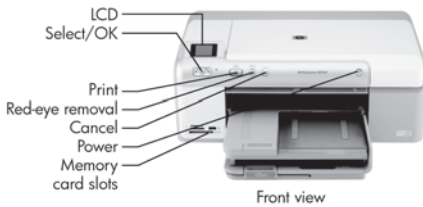

¹ Exact speed varies depending on the system configuration, software application and document complexity.

HP Photosmart D5460