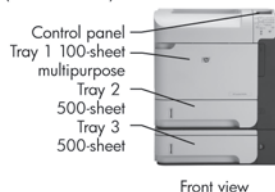

HP LaserJet P4015 Series (P4015x shown)

Memory map
P4015 • P4015dn • P4015tn • P4015x
640 MB Maximum Usable Memory/1 Slot

Note: Automatic two-sided printing accessory is optional on P4015n and P4015tn

Supplies and accessories

For complete supplies information please visit www.hp.com/supplies.

Print cartridges

- HP LaserJet CC364A Black Print Cartridge CC364A
- HP LaserJet CC364X Black Print Cartridge CC364X

Media

- HP LaserJet Paper: 8.5 x 11 in; 24 lb; 500 sheets HPJ1124

Memory and mass storage

- DDR2 DIMM (144-pin x32): 64 MB CC413A
- DDR2 DIMM (144-pin x32): 128 MB CC414A
- DDR2 DIMM (144-pin x32): 256 MB CC415A
- DDR2 DIMM (144-pin x32): 512 MB CE483A
- HP High Performance Serial ATA Hard Disk J7989G

Connectivity

- HP 1284B Parallel Card J7972G

Paper-handling accessories

- 500-sheet Input Tray CB518A
- Automatic Two-Sided Printing Accessory CB519A

- 500-sheet 5-Bin Mailbox CB520A
- 500-sheet Stacker CB521A
- 500-sheet Stapler/Stacker CB522A
- 1,500-sheet High-Capacity Input Tray CB523A
- 75-sheet Envelope Feeder CB524A
- Printer Stand CB525A
- Staple Cartridge (1,000) Q3216A

Maintenance kits

- Printer Maintenance Kit, 110 Volt CB388A
- Printer Maintenance Kit, 220 Volt CB389A

LaserJet font solutions

- HP BarCode Printing Solution/USB HG271US
- HP BarCodes and More/Hi-Speed USB HG281US
- HP Scalable BarCode Font Set/Hi-Speed USB HG282UT
- HP MICR Font/Hi-Speed USB HG283US
- HP Blank Programmable USB Device HG288UP
- HP Blue Kit Emulation USB HG375UM

Other

- HP Universal Print Driver for Windows 5.0 J7980A/J7981A
- FormPort Server by Capella Technologies - Platinum Solution FormPort Server
- FormPort Flash by Capella Technologies - Platinum Solution FormPort Flash
- FormPort Designer by Capella Technologies - Platinum Solution FormPort Designer
- MegaTrack by Capella Technologies - Platinum Solution MegaTrack
- Blue Server™ by MPI Technologies - Gold Solution Blue Server™
- DocOut® by MPI Technologies - Gold Solution DocOut®
- IPDS Blue Kit™ by MPI Technologies - Gold Solution IPDS Blue Kit™
- BarDIMM™ Pro by Jetmobile - Gold Solution BarDIMM™ Pro
- Pharos Uniprint® Office by Pharos Systems - Gold Solution Pharos Uniprint®

Additional information

Sales

- www.hp.com
- Data Sheet 4AA1-6971ENUC

Technical Support

- www.hp.com/support

Services

- <http://www.hp.com/go/services>

Third-party solutions

- www.hpjsc.com

Reseller

- <http://hp.com/partners/us>

Supplies and accessories

- www.hp.com