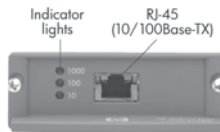

HP Jetdirect 630n (EIO)
(J7997G)