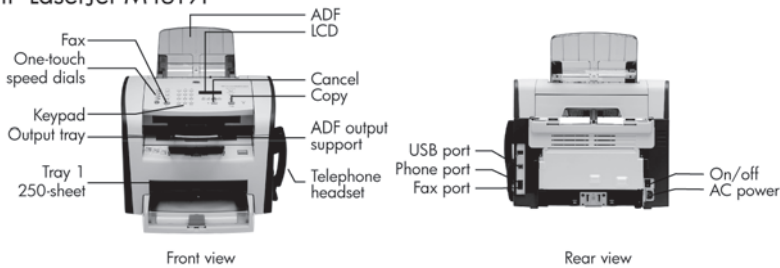

HP LaserJet M1319f

Supplies and accessories

For complete supplies information please visit www.hp.com/supplies.

Print cartridges

- HP LaserJet Q2612A Black Print Cartridge

Q2612A

Media

- HP Multipurpose Paper: 8.5 x 14 in; 20 lb; 500 sheets

HPM1420

- HP Multipurpose Paper: 8.5 x 11 in; 20 lb; 5,000 sheets (10 reams)

HPM1120C

Cables

- HP USB Cable

Q6264A

Additional information

Sales

- www.hp.com
- Data Sheet 4AA1-6967ENUC

Technical Support

- www.hp.com/support

Services

- <http://www.hp.com/go/services>

Third-party solutions

- www.hpgsc.com

Reseller

- <http://hp.com/partners/us>

Supplies and accessories

- www.hp.com