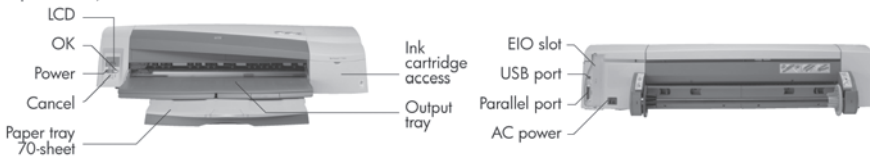

HP Designjet 110plus series

(110plus shown)

Front view

Note: 110plus r includes automatic roll feed and Jetdirect print server (optional for 110plus).

Rear view