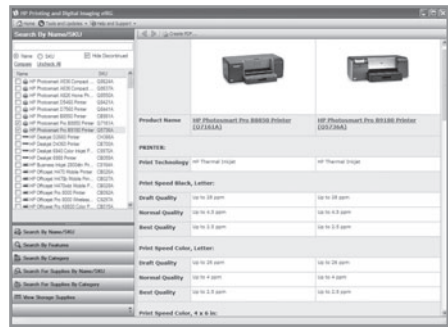

Do you use the HP eIRG?

This tool provides users with all the information found in the printed P&DI IRG in a highly user-friendly electronic format.

The HP P&DI eIRG is updated bi-weekly with the most current product information. Unlike the printed book, which is published just two times a year, the new eIRG is updated frequently – as soon as new product information becomes available.

The HP P&DI eIRG works both online and offline. Users no longer need to have Internet access to get the information they need.

The HP P&DI eIRG is easy to use. Working with resellers, we have automated and simplified the most common search tasks. The information is presented in the same familiar format as the printed book.

Top 4 reasons to download

1. Over 12 years of discontinued product information
2. Side-by-side comparison tool
3. Ability to compare: Discontinued with New, Inkjet with LaserJet, etc.
4. Links to PDF files of: Selection Guide, Datasheets, etc.

How to get updates

If you have already installed the HP P&DI eIRG, then updates are automatic. When your computer is connected to an active Internet connection and the tool is running, it will automatically check for data updates. If found, the tool will prompt you for the update.

You can also select the data update from the UPDATE tab to check if you have the most recent data.

Partner Access: Sign-in to the HP Partner Portal at www.hp.com/partners/us and follow the HP Expressways path to the IPG Partner Expressway. The eIRG installer link is located on the IPG Partner Expressway.

For Canadian Partners: For more information about programs in Canada, please visit www.hp.com/partners/ca or contact the Partner Support Center at 1.800.668.7670