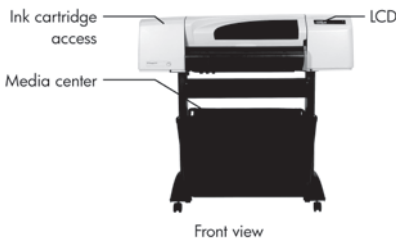

HP Designjet 510 series

Supplies and accessories

For complete supplies information please visit www.hp.com/supplies.

Ink

- HP 82 69-ml Black Ink Cartridge CH565A
- HP 82 28-ml Cyan Ink Cartridge CH566A
- HP 82 69-ml Cyan Ink Cartridge C4911A
- HP 82 28-ml Magenta Ink Cartridge CH567A

1. HP 82 69-ml Magenta Ink Cartridge C4912A
   - HP 82 28-ml Yellow Ink Cartridge CH568A
   - HP 82 69-ml Yellow Ink Cartridge C4913A
2. **Memory and mass storage**
3. HP Designjet 256 MB Memory Upgrade CH654A

Paper-handling accessories

- 24-in Spindle C2389A
- 42-in Spindle C2390A
- Stand and Bin Q1246B

Other

- EFI Designer Edition 5.1 for HP XL Q6643D
- HP Designjet 4520 Scanner CM770A

Additional information

Sales

- www.designjet.hp.com
- Data Sheet 4AA22959ENUC

Technical Support

- www.hp.com/support

Services

- <http://www.hp.com/go/services>

Third-party solutions

- www.hpgsc.com

Reseller

- <http://hp.com/partners/us>

Supplies and accessories

- www.hp.com