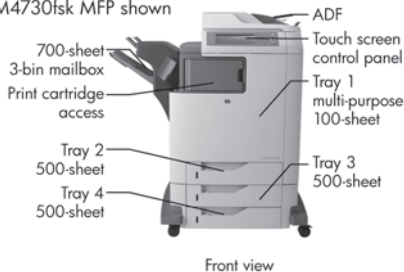

## HP Color LaserJet CM4730mfp Series

CM4730fsk MFP shown