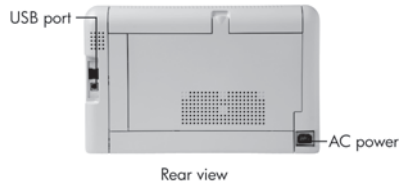

Model specifications and schematic (continued)

CP1215 (CC376A)	
Typefaces	Based on installed typefaces on host computer; print engine only has fonts for internal pages and ASCII
Prints Color	Yes
Print Quality, Color Best	Up to 600 x 600 dpi
Print Resolution Technology	HP ImageREt 2400, ColorSphere toner, HP edge-enhancement technologies
Print Languages, Std	Host-based
Printer Management	HP Toolbox FX
Duty Cycle, Monthly	25,000 pages
Recommended Monthly Volume	250 to 1,000 pages
Media Types	Paper (bond, brochure, color, glossy, letterhead, photo, plain, preprinted, prepunched, recycled, rough), transparencies, labels, envelopes, cardstock
Media Sizes, Std	Letter, legal, executive, envelopes (No. 10, Monarch)
Media Sizes, Custom	3 x 5 in to 8.5 x 14 in, 150-sheet input tray
Media Weights	16 to 47 lb (up to 53 lb with HP laser cover papers, up to 59 lb with HP laser glossy photo papers)
Connectivity, Std	Hi-Speed USB 2.0
Connectivity, Opt	None
Memory, Std	16 MB
Memory, Max	16 MB
ENERGY STAR® Qualified	Yes
Mac Compatible	No
Dimensions (W x D x H)	15.7 x 17.8 x 10.0 in
Weight	38.9 lb
Shipping Dimensions	23.54 x 19.6 x 14.4 in
Shipping Weight	50.2 lb

¹ Exact speed varies depending on the system configuration, software application and document complexity.

HP Color LaserJet CP1215

Supplies and accessories

For complete supplies information please visit www.hp.com/supplies.

Print cartridges

- HP Color LaserJet CB540A Black Print Cartridge CB540A
- HP Color LaserJet CB541A Cyan Print Cartridge CB541A
- HP Color LaserJet CB543A Magenta Print Cartridge CB543A
- HP Color LaserJet CB542A Yellow Print Cartridge CB542A

Media

- HP Premium Choice Laser Paper: 8.5 x 11 in; 32 lb; 500 sheets HPU1132
- HP Color Laser Glossy Photo Paper: 8.5 x 11 in; 58 lb; 100 sheets Q6608A
- HP Laser Glossy Brochure Paper: 8.5 x 11 in; 44 lb; 150 sheets Q6611A

1. HP Glossy Presentation Paper: 8.5 x 11 in; 34 lb; 300 sheets Q2546A
   - HP Color Laser Glossy Snapshot Photo Paper: 4 x 6 in, borderless; 58 lb bond; 100 sheets Q8842A
2. **Cables**
3. HP USB Cable Q6264A

Additional information

Sales

- www.hp.com
- Data Sheet 4AA1-6969ENUC

Technical Support

- www.hp.com/support

Services

- <http://www.hp.com/go/services>

Third-party solutions

- www.hppsc.com

Reseller

- <http://hp.com/partners/us>

Supplies and accessories

- www.hp.com