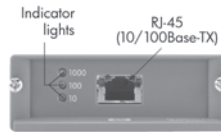

HP Jetdirect 635n IPv6/IPsec
internal print server (J7961G)

Additional information

Sales

- Data Sheet 4AA1-0649ENUC
- Data Sheet 5982-3555ENUC
- Data Sheet c00562643
- www.hp.com

Technical Support

- www.hp.com/support

Services

- www.hp.com

Reseller

- <http://hp.com/partners/us>