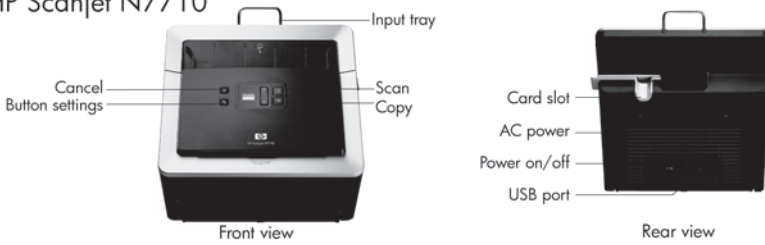

Model specifications and schematic (continued)

N7710 (L1989A)	
Transparent Materials Adapter	Not applicable
File Formats	BMP, JPEG, TIFF, TIFF compressed (G3, G4, LZW), multi-page TIFF, PNG, PDF, PDF/A, PDF searchable, PDF-MRC, RTF, HTML, TXT, UNICODE, DOC, WPD, XLS, XML, XPS (Windows Vista™ Ready only), OPF
Scaling	1–999% in 1% increments
Connectivity, Std	Hi-Speed USB 2.0
Connectivity, Opt	None
ENERGY STAR® Qualified	Yes
Mac Compatible	No
Dimensions (W x D x H)	12.6 x 19.7 x 12.3 in
Weight	11.8 lb
Shipping Dimensions	15.28 x 11.61 x 17.48 in
Shipping Weight	16.82 lb

¹ The maximum dpi at which you can scan is limited by available computer memory, disk space and other system factors.

HP Scanjet N7710

Supplies and accessories

1. **Other**
2. ADF Cleaning Sheets C9943A
   - ADF Roller Replacement Kit L1991B

Additional information

Sales • www.hp.com • Data Sheet 4AA12488ENUC Technical Support • www.hp.com/support	Services • http://www.hp.com/go/services Third-party solutions • www.hpgsc.com	Reseller • http://hp.com/partners/us Supplies and accessories • www.hp.com