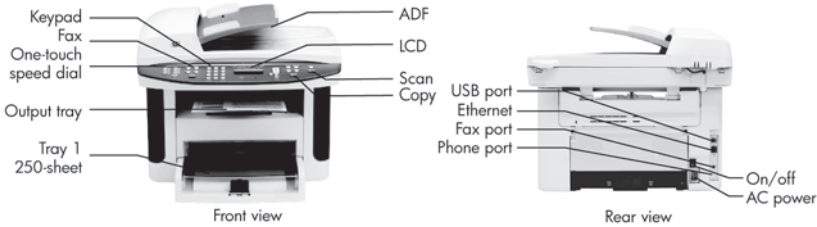

HP LaserJet M1522 MFP series

M1522nf shown

Supplies and accessories

For complete supplies information please visit www.hp.com/supplies.

Print cartridges

- HP LaserJet CB436A Black Print Cartridge CB436A
- HP LaserJet CB436A Dual Pack Black Print Cartridge CB436AD

Media

- HP Multipurpose Paper: 8.5 x 14 in; 20 lb; 500 sheets HPM1420

- HP Multipurpose Paper: 8.5 x 11 in; 20 lb; 5,000 sheets (10 reams) HPM1120C

Cables

- USB Cable, A-B, 2-Meter C6518A
- USB Cable, A-B, 3-Meter C6520A

Other

- HP Kensington Security Lock PC766A
- HP Universal Print Driver for Windows 5.0 J7980A/J7981A
- HP ProtectTools (version 4.0) FH974AA

Additional information

Sales

- www.hp.com/go
- Data Sheet 4AA1-6966ENUC

Technical Support

- www.hp.com/support

Services

- <http://www.hp.com/go/services>

Third-party solutions

- www.hpgsc.com

Reseller

- <http://hp.com/partners/us>

Supplies and accessories

- www.hp.com