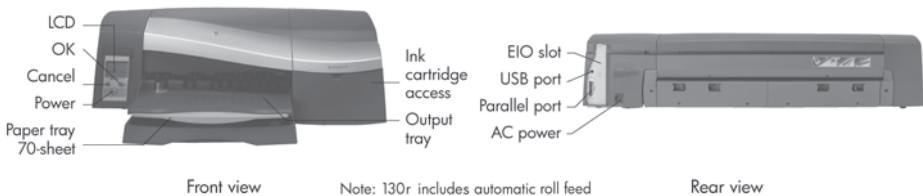

HP Designjet 130 series (130 shown)

Note: 130r includes automatic roll feed with automatic cutter and HP Jetdirect 620n LAN card (optional for 130).

Rear view