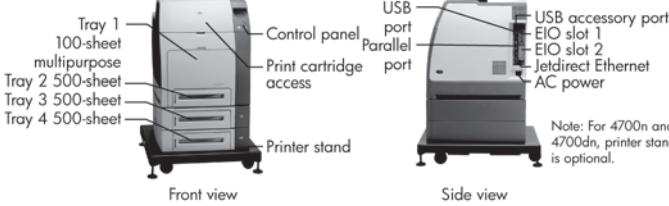

HP Color LaserJet 4700 series

4700dn shown

Memory map

4700n

544 MB Maximum Usable Memory/2 Slots

4700dn • 4700dn

544 MB Maximum Usable Memory/2 Slots

Note: For 4700n and 4700dn, printer stand is optional.

Supplies and accessories

For complete supplies information please visit www.hp.com/supplies.

Print cartridges

- HP Color LaserJet Q5950A Black Print Cartridge with HP ColorSphere Toner Q5950A
- HP Color LaserJet Q5951A Cyan Print Cartridge with HP ColorSphere Toner Q5951A
- HP Color LaserJet Q5953A Magenta Print Cartridge with HP ColorSphere Toner Q5953A
- HP Color LaserJet Q5952A Yellow Print Cartridge with HP ColorSphere Toner Q5952A

Media

- HP Color Laser Paper: 8.5 x 11 in; 28 lb; 500 sheets HPL285R
- HP Premium Choice Laser Paper: 8.5 x 11 in; 32 lb; 500 sheets HPU1132
- HP Color Laser Glossy Photo Paper: 8.5 x 11 in; 58 lb; 100 sheets Q6608A
- HP Laser Glossy Brochure Paper: 8.5 x 11 in; 44 lb; 150 sheets Q6611A
- HP Glossy Presentation Paper: 8.5 x 11 in; 34 lb; 300 sheets Q2546A

Cables

- IEEE 1284-Compliant Bidirectional Parallel, A-C, 3-Meter C2946A
- IEEE 1284-Compliant Bidirectional Parallel, A-C, 10-Meter C2947A

Memory and mass storage

- HP High Performance EIO Hard Disk J6073G
- DDR DIMM (200-pin): 128 MB Q7721A
- DDR DIMM (200-pin): 256 MB Q7722A
- DDR DIMM (200-pin): 512 MB Q7723A

Paper-handling accessories

- Staple Cartridge (Stapler/Stacker) C8091A
- 750-Sheet Stapler/Stacker Q7003A
- Printer Stand Q7501A
- 500-Sheet Input Tray Q7499A

Maintenance kits

- Image Fuser Kit: 110 volt Q7502A
- Image Fuser Kit: 220 volt Q7503A
- Image Transfer Kit Q7504A

LaserJet font solutions

- HP BarCode Printing Solution/Compact Flash HG271FS
- HP BarCodes and More/Compact Flash HG281FS
- HP Scalable BarCode Font Set/Compact Flash HG282FT
- HP MICR Font/Compact Flash HG283FS
- HP Blue Kit Full Color IPDS Emulation HG364UC

Other

- HP Output Server 4.0 T2358AA
- HP Universal Print Driver for Windows 5.0 J7980A/J7981A

- HP Smart Office Delivery for Output Server 2.0 T2001AA
- FormPort Server by Capella Technologies - Platinum Solution FormPort Server
- FormPort Flash by Capella Technologies - Platinum Solution FormPort Flash
- FormPort Designer by Capella Technologies - Platinum Solution FormPort Designer
- Equitrac Office® - Platinum Solution Equitrac Office®
- Equitrac Express® - Platinum Solution Equitrac Express®
- Equitrac Professional® - Gold Solution EquitracProfessional
- MegaTrack by Capella Technologies - Platinum Solution MegaTrack
- MegaTrack In-Printer Agent (MIPA) by Capella Technologies - Platinum Solution MegaTrack MIPA
- SecureJet 5 Authentication by Jetmobile - Platinum Solution SecureJet5
- Blue Server™ by MPI Technologies - Gold Solution Blue Server™
- DocOut® by MPI Technologies - Gold Solution DocOut®
- IPDS Blue Kit™ by MPI Technologies - Gold Solution IPDS Blue Kit™
- Pharos Uniprint® Office by Pharos Systems - Gold Solution Pharos Uniprint®

Additional information

Sales

- www.hp.com
- Data Sheet 4AA1-1150ENUC
- Print Sample 4AA0-3111ENUC

Technical Support

- www.hp.com/support

Services