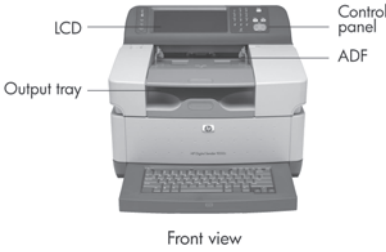

Model specifications and schematic (continued)

9250c (CB472A)	
Connectivity, Opt	None
Dimensions (W x D x H)	17.8 x 28.5 x 13.4 in with keyboard extended
Weight	50 lb
Shipping Dimensions	23 x 20 x 28 in
Shipping Weight	60 lb

HP Digital Sender 9250c

Supplies and accessories

Memory and mass storage

- DDR DIMM (100-pin): 128 MB Q7718A
- DDR DIMM (100-pin): 256 MB Q7719A

Other

- AccuRoute® by Omtool - Platinum Solution AccuRoute®
- FormPort Archive by Capella Technologies - Platinum Solution FormPort Archive

- Ascent Capture by Kofax Image Products - Platinum Solution Ascent Capture
- Equitrac Office® - Platinum Solution Equitrac Office®
- Equitrac Express® - Platinum Solution Equitrac Express®
- Equitrac Professional® - Gold Solution Equitrac Professional

- MIPA PIN by Capella Technologies - Platinum Solution MIPA PIN
- SecureJet 5 Authentication by Jetmobile - Platinum Solution SecureJet5
- Blue Server™ by MPI Technologies - Gold Solution Blue Server™
- DocOut® by MPI Technologies - Gold Solution DocOut®
- IPDS Blue Kit™ by MPI Technologies - Gold Solution IPDS Blue Kit™

Additional information

Sales

- www.hp.com
- Data Sheet 4AA11478ENUC

Technical Support

- www.hp.com/support

Services

- <http://www.hp.com/go/services>

Third-party solutions

- www.hpgsc.com

Reseller

- <http://hp.com/partners/us>

Supplies and accessories

- www.hp.com