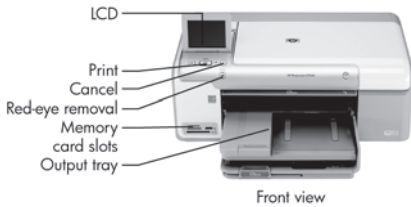

¹ Exact speed varies depending on the system configuration, software application and document complexity.

HP Photosmart D7560