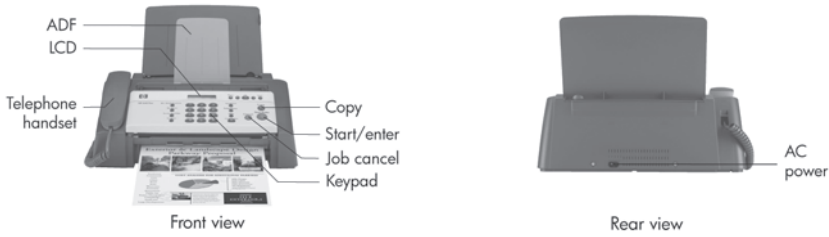

Model specifications and schematic (continued)

640 Fax (CB782A)

Shipping Weight 10 lb

¹ Based on ITU-T test image #1 at standard resolution. More complicated pages or higher resolution will take longer and use more memory.

HP Fax 640

Supplies and accessories

For complete supplies information please visit www.hp.com/supplies.

Ink

• HP 701 Inkjet Print Cartridge CC635A

• HP Multipurpose Paper: 8.5 x 14 in;
20 lb; 500 sheets HPM1420

• HP Office Paper: 8.5 x 11 in; 20 lb;
5,000 sheets (10 reams) HPC8511C

Media

• HP Multipurpose Paper: 8.5 x 11 in;
20 lb; 500 sheets HPM1120R

• HP Office Paper: 8.5 x 11 in; 20 lb;
500 sheets HPC8511R
• HP Office Paper: 8.5 x 14 in; 20 lb;
500 sheets HPC8514

• HP Multipurpose Paper: 8.5 x 11 in;
20 lb;
5,000 sheets (10 reams) HPM1120C

Additional information

Sales

• www.hp.com

Services

• <http://www.hp.com/go/services>

Reseller

• <http://hp.com/partners/us>

Technical Support

• www.hp.com/support

Third-party solutions

• www.hpjsc.com

Supplies and accessories

• www.hp.com