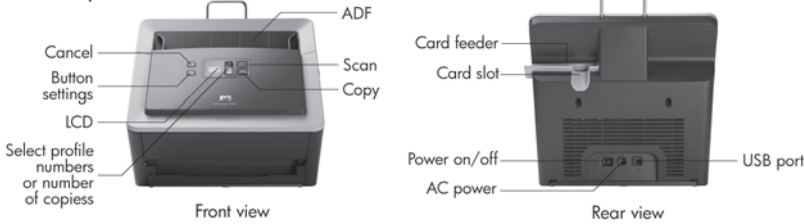

Model specifications and schematic (continued)

7800 (L1980A)	
Connectivity, Std	Hi-Speed USB 2.0
Connectivity, Opt	None
ENERGY STAR® Qualified	Yes
Mac Compatible	No
Dimensions (W x D x H)	12.6 x 19.7 x 12.3 in
Weight	11.8 lb
Shipping Dimensions	15.28 x 11.61 x 17.48 in
Shipping Weight	15.4 lb

¹ The maximum dpi at which you can scan is limited by available computer memory, disk space and other system factors.

² Scan speed tests performed on a 3.0 GHz HP Media Center PC with 1 GB of RAM and Windows XP Media Center.

HP Scanjet 7800

Supplies and accessories

Other

- ADF Cleaning Sheets C9943A
- ADF Roller Replacement Kit L1982B

Additional information

Sales

- www.hp.com
- Data Sheet 4AA0-4668ENUC

Technical Support

- www.hp.com/support

Services

- <http://www.hp.com/go/services>

Third-party solutions

- www.hppsc.com

Reseller

- <http://hp.com/partners/us>

Supplies and accessories

- www.hp.com