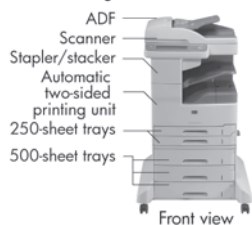

Model specifications, schematic and memory map (continued)

	M5035 MFP (Q7829A)	M5035x MFP (Q7830A)	M5035xs MFP (Q7831A)
Connectivity, Std	HP Jetdirect Fast Ethernet embedded print server, Foreign Interface Harness (FIH), USB type A port, USB type B port, 1 open EIO slot		
Connectivity, Opt	HP Jetdirect internal, external and wireless print servers (printing only)	HP Jetdirect internal, external and wireless print servers (printing only)	HP Jetdirect internal, external and wireless print servers (printing only)
Memory, Std	256 MB	256 MB	256 MB
Memory, Max	512 MB	512 MB	512 MB
ENERGY STAR® Qualified	Yes	Yes	Yes
Mac Compatible	Yes	Yes	Yes
Dimensions (W x D x H)	24 x 22.5 x 23 in	29.1 x 29.2 x 40.1 in	29.1 x 29.1 x 46.5 in
Weight	121 lb	192 lb	213 lb
Shipping Dimensions	30.16 x 28.39 x 33.54 in	35.43 x 35.43 x 55.83 in	35.43 x 35.43 x 61.69 in
Shipping Weight	134.7 lb	220.46 lb	230 lb

¹ Exact speed varies depending on the system configuration, software application and document complexity.

² The maximum dpi at which you can scan is limited by available computer memory, disk space and other system factors.

³ Based on ITU-T test image #1 at standard resolution. More complicated pages or higher resolution will take longer and use more memory.

HP LaserJet M5035MFP (M5035xs shown)

Supplies and accessories

For complete supplies information please visit www.hp.com/supplies.

Print cartridges

- HP LaserJet Q7570A Black Print Cartridge Q7570A

Media

- HP Multipurpose Paper: 8.5 x 11 in; 20 lb; 500 sheets HPM1120R
- HP Multipurpose Paper: 8.5 x 14 in; 20 lb; 500 sheets HPM1420
- HP Multipurpose Paper: 8.5 x 11 in; 20 lb; 5,000 sheets (10 reams) HPM1120C

Cables

- HP USB Cable Q6264A

Memory and mass storage

- HP High Performance Serial ATA Hard Disk J7989G
- DDR DIMM (100-pin): 128 MB Q7718A
- DDR DIMM (100-pin): 256 MB Q7719A

Connectivity

- HP 1284B Parallel Card J7972G

Paper-handling accessories

- Staple Cartridge (Stapler/Stacker) C8091A
- HP MFP Analog Fax Accessory Q3701A
- Automatic Two-Sided Printing Accessory Q7549A
- 500-Sheet Input Tray with Storage Cabinet Q7834A
- Integrated 3 x 500-Sheet Input Trays 4, 5 and 6 Q7835A

Maintenance kits

- Printer Maintenance Kit: 110 volt Q7832A
- ADF Maintenance Kit Q7842A

LaserJet font solutions

- HP BarCode Printing Solution/USB HG271US
- HP BarCodes and More/Hi-Speed USB HG281US
- HP Scalable BarCode Font Set/Hi-Speed USB HG282UT
- HP MICR Font/Hi-Speed USB HG283US
- HP Blank Programmable USB Device HG288UP
- HP Blue Kit IPDS Emulation USB HG362UM

Other

- HP Universal Print Driver for Windows 5.0 J7980A/J7981A
- AccuRoute® by Omtool - Platinum Solution AccuRoute®
- FormPort Server by Capella Technologies - Platinum Solution FormPort Server
- FormPort Flash by Capella Technologies - Platinum Solution FormPort Flash
- FormPort Archive by Capella Technologies - Platinum Solution FormPort Archive

- Ascent Capture by Kofax Image Products - Platinum Solution Ascent Capture
- Equitrac Office® - Platinum Solution Equitrac Office®
- Equitrac Express® - Platinum Solution Equitrac Express®
- Equitrac Professional® - Gold Solution Equitrac Professional
- MegaTrack by Capella Technologies - Platinum Solution MegaTrack
- MegaTrack In-Printer Agent (MIPA) by Capella Technologies - Platinum Solution MegaTrack MIPA
- MIPA PIN by Capella Technologies - Platinum Solution MIPA PIN
- Pharos iMFP by Pharos Systems - Gold Solution Pharos iMFP
- SecureJet 5 Authentication by Jetmobile - Platinum Solution SecureJet5
- Blue Server™ by MPI Technologies - Gold Solution Blue Server™
- DocOut® by MPI Technologies - Gold Solution DocOut®
- IPDS Blue Kit™ by MPI Technologies - Gold Solution IPDS Blue Kit™
- BarDIMM™ Pro by Jetmobile - Gold Solution BarDIMM™ Pro
- Pharos Uniprint® Office by Pharos Systems - Gold Solution Pharos Uniprint®
- HP Digital Sending Software 4.0 T1936AA

Additional information

Sales

- www.hp.com
- Data Sheet 4AA0-6838ENUC

Technical Support

- www.hp.com/support

Services

- <http://www.hp.com/go/services>

Third-party solutions

- www.hppsc.com

Reseller

- <http://hp.com/partners/us>

Supplies and accessories

- www.hp.com