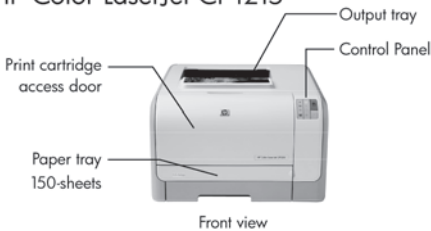

Model specifications and schematic (continued)

CP1215 (CC376A)	
Typefaces	Based on installed typefaces on host computer; print engine only has fonts for internal pages and ASCII
Prints Color	Yes
Print Quality, Color Best	Up to 600 x 600 dpi
Print Resolution Technology	HP ImageREt 2400, ColorSphere toner, HP edge-enhancement technologies
Print Languages, Std	Host-based
Printer Management	HP Toolbox FX
Duty Cycle, Monthly	25,000 pages
Recommended Monthly Volume	250 to 1,000 pages
Media Types	Paper (bond, brochure, color, glossy, letterhead, photo, plain, preprinted, prepunched, recycled, rough), transparencies, labels, envelopes, cardstock
Media Sizes, Std	Letter, legal, executive, envelopes (No. 10, Monarch)
Media Sizes, Custom	3 x 5 in to 8.5 x 14 in, 150-sheet input tray
Media Weights	16 to 47 lb (up to 53 lb with HP laser cover papers, up to 59 lb with HP laser glossy photo papers)
Connectivity, Std	Hi-Speed USB 2.0
Connectivity, Opt	None
Memory, Std	16 MB
Memory, Max	16 MB
ENERGY STAR® Qualified	Yes
Mac Compatible	No
Dimensions (W x D x H)	15.7 x 17.8 x 10.0 in
Weight	38.9 lb
Shipping Dimensions	23.54 x 19.6 x 14.4 in
Shipping Weight	50.2 lb

¹ Exact speed varies depending on the system configuration, software application and document complexity.

HP Color LaserJet CP1215

Supplies and accessories

For complete supplies information please visit www.hp.com/supplies.

Print cartridges

- HP Color LaserJet CB540A Black Print Cartridge CB540A
- HP Color LaserJet CB541A Cyan Print Cartridge CB541A
- HP Color LaserJet CB543A Magenta Print Cartridge CB543A
- HP Color LaserJet CB542A Yellow Print Cartridge CB542A

Media

- HP Premium Choice Laser Paper: 8.5 x 11 in; 32 lb; 500 sheets HPU1132
- HP Color Laser Glossy Photo Paper: 8.5 x 11 in; 58 lb; 100 sheets Q6608A
- HP Laser Glossy Brochure Paper: 8.5 x 11 in; 44 lb; 150 sheets Q6611A

1. HP Glossy Presentation Paper: 8.5 x 11 in; 34 lb; 300 sheets Q2546A
   - HP Color Laser Glossy Snapshot Photo Paper: 4 x 6 in, borderless; 58 lb bond; 100 sheets Q8842A
2. **Cables**
3. HP USB Cable Q6264A

Additional information

Sales

- www.hp.com
- Data Sheet 4AA1-6969ENUC

Technical Support

- www.hp.com/support

Services

- <http://www.hp.com/go/services>

Third-party solutions

- www.hppsc.com

Reseller

- <http://hp.com/partners/us>

Supplies and accessories

- www.hp.com