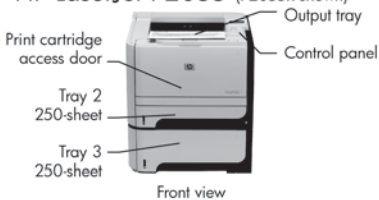

¹ Exact speed varies depending on the system configuration, software application and document complexity.

HP LaserJet P2055 (P2055x shown)