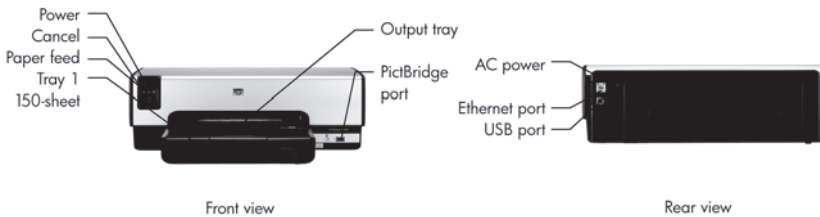

Model specifications and schematic (continued)

6940 (C8970A)	
Envelope Input, Std	20
Two-Sided Printing	Automatic (optional)
Print Quality, Black Best	Up to 1200 x 1200 rendered dpi
Print Quality, Color Best	Up to 4800 optimized dpi (with 1200 input dpi)
Print Cartridges	2 (1 each black, tri-color), optional photo
Printheads	Integrated
Print Languages, Std	HP PCL 3
Duty Cycle, Monthly	5,000 pages
Media Types	Paper (banner, inkjet, photo, plain), envelopes, labels, cards, transparencies, iron-on transfers, HP Premium media, borderless media
Media Sizes, Std	Letter, legal, executive, envelopes (No. 10), cards, borderless photo (4 x 6 in, 5 x 7 in, 8 x 10 in, 8.5 x 11.5 in), borderless panorama (4 x 10 in, 4 x 11 in, 4 x 12 in)
Media Sizes, Custom	3 x 5 in to 8.5 x 24 in
Connectivity, Std	Built-in Ethernet, USB, PictBridge
Connectivity, Opt	HP Jetdirect external printer servers, HP Bluetooth Wireless Printer and PC Adapter
Memory, Std	32 MB
Memory, Max	32 MB
ENERGY STAR® Qualified	Yes
Mac Compatible	Yes
Dimensions (W x D x H)	17.7 x 14.5 x 5.7 in
Weight	13.2 lb
Shipping Dimensions	21 x 9.2 x 18.4 in
Shipping Weight	16.5 lb

¹ Exact speed varies depending on the system configuration, software application and document complexity.

HP Deskjet 6940 series

Supplies and accessories

For complete supplies information please visit www.hp.com/supplies.

Ink

- HP 96 Large Black Inkjet Print Cartridge C8767WN
- HP 97 Large Tri-color Inkjet Print Cartridge C9363WN
- HP 100 Gray Photo Inkjet Print Cartridge C9368AN
- HP 99 Photo Inkjet Print Cartridge C9369WN
- HP 96 3-pack Black Inkjet Print Cartridges C9345BN

Media

- HP Inkjet Glossy Brochure Paper: 8.5 x 11 in; 48 lb; 50 sheets C6817A
- HP Premium Photo Paper, glossy: 8.5 x 11 in; 64 lb; 50 sheets C6979A
- HP Premium Photo Paper, glossy: 4 x 6 in, borderless; 64 lb; 100 sheets Q5477A
- HP Inkjet Matte Presentation Paper: 8.5 x 11 in; 32 lb; 150 sheets Q5449A

Cables

- HP USB Cable Q6264A

Connectivity

- HP bt500 Bluetooth USB 2.0 Wireless Adapter Q6273A

Paper-handling accessories

- Automatic Two-Sided Printing Accessory with Small Paper Tray Q3032A
- 250-Sheet Input Tray Q3447A
- Automatic Two-Sided Printing Accessory Q5712A

Additional information

Sales

- www.hp.com
- Data Sheet 4AA0-2826ENUC

Technical Support

- www.hp.com/support

Services

- <http://www.hp.com/go/services>

Third-party solutions

- www.hpgsc.com

Reseller

- <http://hp.com/partners/us>

Supplies and accessories

- www.hp.com