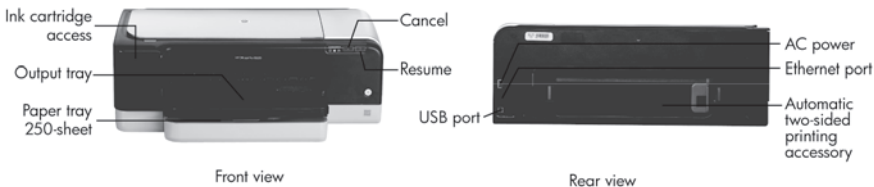

¹ Exact speed varies depending on the system configuration, software application and document complexity.

HP Officejet Pro K8600 series

K8600dn shown