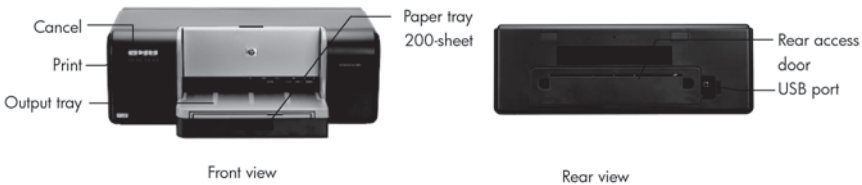

¹ Exact speed varies depending on the system configuration, software application and document complexity.

HP Photosmart Pro B8850