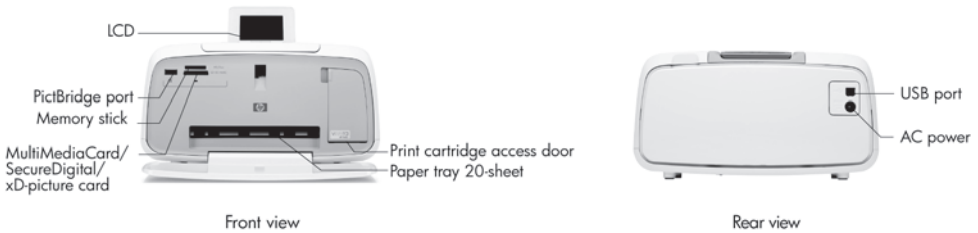

Model specifications and schematic (continued)

A536 (Q8624A)	
Print Quality, Color Best	Up to 4800 x 1200 optimized dpi (on HP Advanced Photo Paper)
HP Real Life Technologies	HP Auto Red-eye Removal, Photo Brightening
Print Cartridges	1 tri-color (cyan, magenta, yellow)
Video Action Printing Supported	Yes, from selected HP Photosmart cameras
Display Type	2.4-in LCD (color graphics)
Media Types	Photo paper, index cards
Media Sizes, Std	4 x 6 in, 4 x 6.5, 5 x 7 in, 4 x 8 in (photo card), 4 x 12 in (panorama)
Media Sizes, Custom	None
Media Weights	16 to 24 lb
Connectivity, Std	USB, PictBridge, 2 memory card slots
Connectivity, Opt	HP Bluetooth Wireless Printer Adapter
Memory, Std	32 MB
Memory, Max	32 MB
Memory Card Compatibility	Memory Stick, Memory Stick Pro, Secure Digital/MultiMediaCard, xD-Picture Card
ENERGY STAR® Qualified	Yes
Mac Compatible	Yes
Dimensions (W x D x H)	9.92 x 8.72 x 6.9 in
Weight	2.89 lb
Shipping Dimensions	11.8 x 6.5 x 7.99 in
Shipping Weight	4.77 lb

¹ Exact speed varies depending on the system configuration, software application and document complexity.

HP Photosmart A536

Supplies and accessories

For complete supplies information please visit www.hp.com/supplies.

Ink

- HP 110 Tri-color Inkjet Print Cartridge

CB304AN

Media

- HP Premium Plus Photo Paper, high gloss: 4 x 12 in, borderless; 75 lb; 20 sheets Q6567A
- HP Premium Photo Cards: 4 x 8 in, perforated tab; 64 lb bond; 40 cards/envelopes w/AG CD Q7892A

- HP Advanced Photo Paper, glossy: 4 x 6 in, borderless; 66 lb; 100 sheets Q6638A

Cables

- HP USB Cable Q6264A

Connectivity

- HP bt500 Bluetooth USB 2.0 Wireless Adapter Q6273A

Other

- HP Metro Carrying Case for Compact Photo Printers CC697A

- HP Metro Carrying Case for Compact Photo Printers CC698A
- HP Photosmart Compact Carrying Case Q6410A
- HP Metro Carrying Case for Compact Photo Printers Q8504B
- HP Photosmart Deluxe Carrying Case for Compact Photo Printers Q8505A

Additional information

Sales

- www.hp.com

Technical Support

- www.hp.com/support

Services

- <http://www.hp.com/go/services>

Third-party solutions

- www.hpgsc.com

Reseller

- <http://hp.com/partners/us>

Supplies and accessories

- www.hp.com