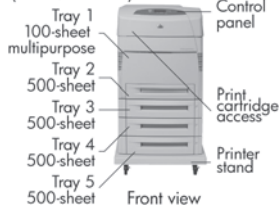

HP Color LaserJet 5550 series

(5550dn shown)

Memory map

5550n • 5550dn
544 MB Maximum Usable Memory/2 Slots

12 MB Internal Fixed

428 MB Installed

Open

5550dn

544 MB Maximum Usable Memory/2 Slots

12 MB Internal Fixed

428 MB Installed

Open

Supplies and accessories

For complete supplies information please visit www.hp.com/supplies.

Print cartridges

- HP Color LaserJet C9730A Black Print Cartridge C9730A
- HP Color LaserJet C9731A Cyan Print Cartridge C9731A
- HP Color LaserJet C9733A Magenta Print Cartridge C9733A
- HP Color LaserJet C9732A Yellow Print Cartridge C9732A

Media

- HP Color Laser Paper: 8.5 x 11 in; 28 lb; 500 sheets HPL285R
- HP Premium Choice Laser Paper: 8.5 x 11 in; 32 lb; 500 sheets HPU1132
- HP Color Laser Glossy Photo Paper: 8.5 x 11 in; 58 lb; 100 sheets Q6608A
- HP Laser Glossy Brochure Paper: 8.5 x 11 in; 44 lb; 150 sheets Q6611A
- HP Glossy Presentation Paper: 8.5 x 11 in; 34 lb; 300 sheets Q2546A

Cables

- Mac Network Kit (RS-422 serial) 92215S
- IEEE 1284-Compliant Bidirectional Parallel, A-C, 3-Meter C2946A
- IEEE 1284-Compliant Bidirectional Parallel, A-C, 10-Meter C2947A

Memory and mass storage

- HP High Performance EIO Hard Disk J6073G
- DDR DIMM (200-pin): 128 MB Q7721A
- DDR DIMM (200-pin): 256 MB Q7722A
- DDR DIMM (200-pin): 512 MB Q7723A

Paper-handling accessories

- Printer Stand C9669B
- 500-Sheet Input Tray C7130B

Maintenance kits

- Image Transfer Kit C9734B
- Image Fuser Kit, 110 Volt Q3984A
- Image Fuser Kit, 220 Volt Q3985A

LaserJet font solutions

- HP BarCode Printing Solution/Compact Flash HG271FS
- HP BarCodes and More/Compact Flash HG281FS
- HP Scalable BarCode Font Set/Compact Flash HG282FT
- HP MICR Font/Compact Flash HG283FS
- HP Blue Kit Full Color IPDS Emulation HG367FC

Other

- HP Output Server 4.0 T2358AA
- HP Universal Print Driver for Windows 5.0 J7980A/J7981A
- HP Smart Office Delivery for Output Server 2.0 T2001AA

- FormPort Server by Capella Technologies - Platinum Solution FormPort Server
- FormPort Flash by Capella Technologies - Platinum Solution FormPort Flash
- FormPort Designer by Capella Technologies - Platinum Solution FormPort Designer
- Equitrac Office® - Platinum Solution Equitrac Office®
- Equitrac Express® - Platinum Solution Equitrac Express®
- Equitrac Professional® - Gold Solution EquitracProfessional
- MegaTrack by Capella Technologies - Platinum Solution MegaTrack
- MegaTrack In-Printer Agent (MIPA) by Capella Technologies - Platinum Solution MegaTrack MIPA
- SecureJet 5 Authentication by Jetmobile - Platinum Solution SecureJet5
- Blue Server™ by MPI Technologies - Gold Solution Blue Server™
- DocOut® by MPI Technologies - Gold Solution DocOut®
- IPDS Blue Kit™ by MPI Technologies - Gold Solution IPDS Blue Kit™
- Pharos Uniprint® Office by Pharos Systems - Gold Solution Pharos Uniprint®

Additional information

Sales

- www.hp.com
- Data Sheet 5982-6843ENUC
- Print Sample 5982-9341ENUC

Technical Support

- www.hp.com/support

Services

- <http://www.hp.com/go/services>

Third-party solutions

- www.hppsc.com

Reseller

- <http://hp.com/partners/us>