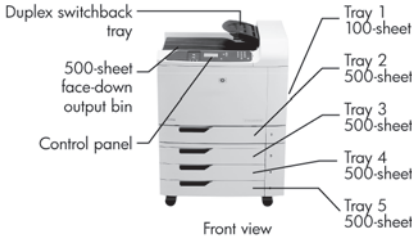

HP Color LaserJet CP6015 series

CP6015xh shown

Memory map
CP6015dn • CP6015de • CP6015x • CP6015xh
512 MB Maximum Usable Memory/1 Slot

512 MB
Internal Fixed   Open

Note: Additional paper feeders may not be combined and only apply to the CP6015dn and CP6015de bundles. Must have either CP6015x or CP6015xh to allow finishing device attachments OR add either a 1 x 500 or 3 x 500 sheet feeder to the CP6015dn or CP6015de.

Supplies and accessories

For complete supplies information please visit www.hp.com/supplies.

Print cartridges

- HP Color LaserJet CB380A Black Print Cartridge CB380A
- HP Color LaserJet CB381A Cyan Print Cartridge CB381A
- HP Color LaserJet CB383A Magenta Print Cartridge CB383A
- HP Color LaserJet CB382A Yellow Print Cartridge CB382A
- HP Color LaserJet CB384A Black Image Drum CB384A
- HP Color LaserJet CB385A Cyan Image Drum CB385A
- HP Color LaserJet CB387A Magenta Image Drum CB387A
- HP Color LaserJet CB386A Yellow Image Drum CB386A
- HP Color LaserJet CB457A 110V Fuser Kit CB457A
- HP Color LaserJet CB458A 220V Fuser Kit CB458A
- HP Color LaserJet CB459A Roller Kit CB459A
- HP Color LaserJet CB463A Transfer Kit CB463A

Media

- HP Premium Choice Laser Paper: 8.5 x 11 in; 32 lb; 500 sheets HPU1132
- HP Color Laser Glossy Photo Paper: 8.5 x 11 in; 58 lb; 100 sheets Q6608A
- HP Laser Glossy Brochure Paper: 8.5 x 11 in; 44 lb; 150 sheets Q6611A
- HP Glossy Presentation Paper: 8.5 x 11 in; 34 lb; 300 sheets Q2546A
- HP Glossy Presentation Paper: 11 x 17 in; 34 lb; 250 sheets Q2547A

Cables

- IEEE 1284-Compliant Bidirectional Parallel, A-C, 3-Meter C2946A
- IEEE 1284-Compliant Bidirectional Parallel, A-C, 10-Meter C2947A

Memory and mass storage

- HP High Performance Serial ATA Hard Disk J7989G

Connectivity

- HP 1284B Parallel Card J7972G

Paper-handling accessories

- Staple Cartridge (Stapler/Stacker) C8091A
- 500-Sheet Input Tray with Cabinet CB473A
- 3 x 500-Sheet Input Tray with Cabinet CB474A
- Staples Cartridge (Booklet Maker/Finisher) CC383A
- 3-Bin Stapler/Stacker Q6998A
- Booklet Maker Q6999A

LaserJet font solutions

- HP BarCode Printing Solution/USB HG271US
- HP BarCodes and More/Hi-Speed USB HG281US
- HP Scalable BarCode Font Set/Hi-Speed USB HG282UT
- HP MICR Font/Hi-Speed USB HG283US
- HP Blank Programmable USB Device HG288UP
- HP Blue Kit Full Color IPDS Emulation HG378UC

Other

- HP Universal Print Driver for Windows 5.0 J7980A/J7981A

Additional information

Sales

- www.hp.com
- Data Sheet 4AA1-6965ENUC

Technical Support

- www.hp.com/support

Services

- <http://www.hp.com/go/services>

Third-party solutions

- www.hppsc.com

Reseller

- <http://hp.com/partners/us>

Supplies and accessories

- www.hp.com