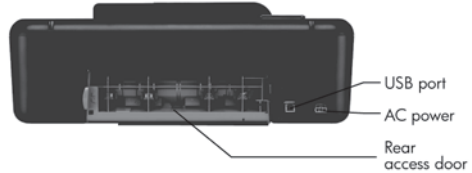

Rear view

Supplies and accessories

For complete supplies information please visit www.hp.com/supplies.

Print cartridges

- HP 60 Black Ink Cartridge CC640WN
- HP 60XL Black Ink Cartridge CC641WN
- HP 60 Tri-color Ink Cartridge CC643WN

- HP 60XL Tri-color Ink Cartridge CC644WN

Media

- HP Inkjet Glossy Brochure Paper: 8.5 x 11 in; 48 lb; 50 sheets C6817A
- HP Premium Photo Paper, glossy: 8.5 x 11 in; 64 lb; 50 sheets C6979A

- HP Premium Photo Paper, glossy: 4 x 6 in, borderless; 64 lb; 100 sheets Q5477A

- HP Inkjet Matte Presentation Paper: 8.5 x 11 in; 32 lb; 150 sheets Q5449A

Cables

- HP USB Cable Q6264A

Additional information

Sales

- www.hp.com

Technical Support

- www.hp.com/support

Services

- <http://www.hp.com/go/services>

Third-party solutions

- www.hpgsc.com

Reseller

- <http://hp.com/partners/us>

Supplies and accessories

- www.hp.com