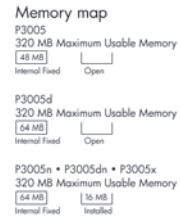

Supplies and accessories

For complete supplies information please visit www.hp.com/supplies.

Print cartridges

- HP LaserJet Q7551A Black Print Cartridge Q7551A
- HP LaserJet Q7551X Black Print Cartridge Q7551X
- HP LaserJet Q7551X Dual Pack Black Print Cartridges Q7551XD

Media

- HP LaserJet Paper: 8.5 x 11 in; 24 lb; 500 sheets HPJ1124

Cables

- IEEE 1284-Compliant Bidirectional Parallel, 2-Meter C2950A
- IEEE 1284-Compliant Bidirectional Parallel, 3-Meter C2951A
- HP USB Cable Q6264A

Memory and mass storage

- DDR2 DIMM (144-pin): 32 MB CB420A
- DDR2 DIMM (144-pin): 64 MB CB421A
- DDR2 DIMM (144-pin): 128 MB CB422A

- DDR2 DIMM (144-pin): 256 MB CB423A
- HP High Performance Serial ATA Hard Disk J7989G

Paper-handling accessories

- 500-Sheet Input Tray Q7817A

LaserJet font solutions

- HP BarCode Printing Solution/USB HG271US
- HP BarCodes and More/Hi-Speed USB HG281US
- HP Scalable BarCode Font Set/Hi-Speed USB HG282UT
- HP MICR Font/Hi-Speed USB HG283US
- HP Blank Programmable USB Device HG288UP
- HP Blue Kit IPDS Emulation USB HG359UM

Other

- HP Universal Print Driver for Windows 5.0 J7980A/J7981A

- FormPort Server by Capella Technologies - Platinum Solution FormPort Server
- FormPort Flash by Capella Technologies - Platinum Solution FormPort Flash
- FormPort Designer by Capella Technologies - Platinum Solution FormPort Designer
- MegaTrack by Capella Technologies - Platinum Solution MegaTrack
- SecureJet 5 Authentication by Jetmobile - Platinum Solution SecureJet5
- Blue Server™ by MPI Technologies - Gold Solution Blue Server™
- DocOut® by MPI Technologies - Gold Solution DocOut®
- IPDS Blue Kit™ by MPI Technologies - Gold Solution IPDS Blue Kit™
- BarDIMM™ Pro by Jetmobile - Gold Solution BarDIMM™ Pro
- Pharos Uniprint® Office by Pharos Systems - Gold Solution Pharos Uniprint®

Additional information

Sales

- www.hp.com
- Data Sheet 4AA0-6834ENUC

Technical Support

- www.hp.com/support

Services

- <http://www.hp.com/go/services>

Third-party solutions

- www.hppsc.com

Reseller

- <http://hp.com/partners/us>

Supplies and accessories

- www.hp.com