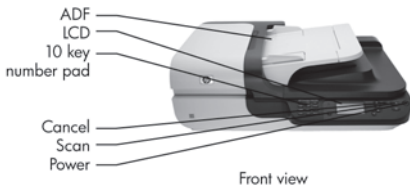

Model specifications and schematic (continued)

N6350 (L2703A)	
Single Pass Duplex Scanning	No
Multifeed detection	Yes, page length
Transparent Materials Adapter	2.35 mm slides, 3.35 mm negative frames
File Formats	BMP, PDF, PDF searchable, JPEG, GIF, TIFF, compressed TIFF, PNG, PCX, FlashPix, RTF, HTML, TXT
Scaling	10–2,000% in 1% increments
Connectivity, Std	Hi-Speed USB 2.0, Ethernet
Connectivity, Opt	None
ENERGY STAR® Qualified	No
Mac Compatible	No
Dimensions (W x D x H)	19.76 x 16.34 x 6.61 in
Weight	14.8 lb
Shipping Dimensions	23.15 x 9.76 x 21.54 in
Shipping Weight	18.10 lb

¹ The maximum dpi at which you can scan is limited by available computer memory, disk space and other system factors.

HP Scanjet N6350

Front view