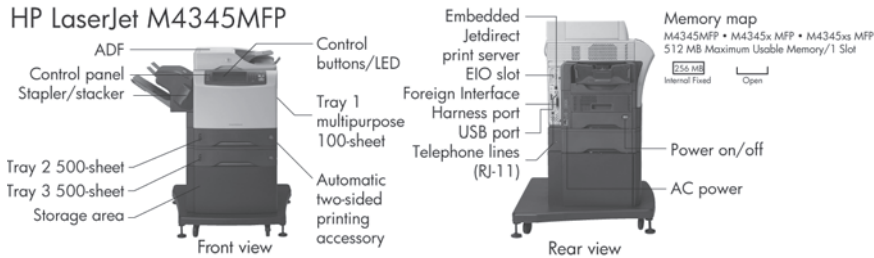

Model specifications, schematic and memory map (continued)

	M4345 MFP (CB425A)	M4345x MFP (CB426A)	M4345xs MFP (CB427A)
Memory, Std	256 MB	256 MB	256 MB
Memory, Max	512 MB	512 MB	512 MB
ENERGY STAR® Qualified	Yes	Yes	Yes
Mac Compatible	Yes	Yes	Yes
Dimensions (W x D x H)	30 x 22.3 x 21.5	30 x 22.3 x 26.3	40.4 x 29.3 x 43.7
Weight	117.7	140.5 lb	219 lb
Shipping Dimensions	31.58 x 25.52 x 28.15 in	31.58 x 25.52 x 41.42 in	47.25 x 39.38 x 56.7 in
Shipping Weight	136.6 lb	136.6 lb	376.2 lb

1 Exact speed varies depending on the system configuration, software application and document complexity.

2 The maximum dpi at which you can scan is limited by available computer memory, disk space and other system factors.

3 Based on ITU-T test image #1 at standard resolution. More complicated pages or higher resolution will take longer and use more memory.

HP LaserJet M4345MFP

Supplies and accessories

For complete supplies information please visit www.hp.com/supplies.

Print cartridges

- HP LaserJet Q5945A Black Print Cartridge Q5945A
- HP LaserJet Q5945A Black Print Cartridge, U.S. Federal Government Q5945AG

Media

- HP Multipurpose Paper: 8.5 x 11 in; 20 lb; 500 sheets HPM1120R
- HP Multipurpose Paper: 8.5 x 14 in; 20 lb; 500 sheets HPM1420
- HP Multipurpose Paper: 8.5 x 11 in; 20 lb; 5,000 sheets (10 reams) HPM1120C

Memory and mass storage

- HP High Performance Serial ATA Hard Disk J7989G
- DDR DIMM (100-pin): 128 MB Q7718A
- DDR DIMM (100-pin): 256 MB Q7719A

Connectivity

- HP 1284B Parallel Card J7972G

Paper-handling accessories

- Staple Cartridge (Stapler/Stacker) C8091A Q2438B
- 75-Envelope Feeder Q3701A Q5968A
- HP MFP Analog Fax Accessory Q3701A Q5968A
- 500-Sheet Input Tray Q5968A
- Automatic Two-Sided Printing Accessory Q5969A
- Printer stand and storage cabinet Q5970A Q5691A Q5692A
- 500-Sheet Stapler/Stacker Q5691A Q5692A
- 3-Bin Mailbox Q5692A

Maintenance kits

- ADF Maintenance Kit Q5997A
- Printer Maintenance Kit: 110 volt Q5998A
- Printer Maintenance Kit: 220 volt Q5999A

LaserJet font solutions

- HP BarCode Printing Solution/USB HG271US
- HP BarCodes and More/Hi-Speed USB HG281US
- HP Scalable BarCode Font Set/Hi-Speed USB HG282UT
- HP MICR Font/Hi-Speed USB HG283US
- HP Blank Programmable USB Device HG288UP
- HP Blue Kit IPDS Emulation Flash Card HG354FM
- HP Blue Kit IPDS Emulation USB HG360UM

Other

- HP Output Server 4.0 T2358AA
- HP Universal Print Driver for Windows 5.0 J7980A/J7981A
- AccuRoute® by Omtol - Platinum Solution AccuRoute®
- HP Smart Office Delivery for Output Server 2.0 T2001AA
- FormPort Server by Capella Technologies - Platinum Solution FormPort Server
- FormPort Flash by Capella Technologies - Platinum Solution FormPort Flash

- Ascent Capture by Kofax Image Products - Platinum Solution Ascent Capture
- Equitrac Office® - Platinum Solution Equitrac Office®
- Equitrac Express® - Platinum Solution Equitrac Express®
- Equitrac Professional® - Gold Solution Equitrac Professional
- MegaTrack by Capella Technologies - Platinum Solution MegaTrack
- MegaTrack In-Printer Agent (MIPA) by Capella Technologies - Platinum Solution MegaTrack MIPA
- MIPA PIN by Capella Technologies - Platinum Solution MIPA PIN
- Pharos iMFP by Pharos Systems - Gold Solution Pharos iMFP
- SecureJet 5 Authentication by Jetmobile - Platinum Solution SecureJet5
- Blue Server™ by MPI Technologies - Gold Solution Blue Server™
- DocOut® by MPI Technologies - Gold Solution DocOut®
- IPDS Blue Kit™ by MPI Technologies - Gold Solution IPDS Blue Kit™
- BarDIMM™ Pro by Jetmobile - Gold Solution BarDIMM™ Pro
- Pharos Uniprint® Office by Pharos Systems - Gold Solution Pharos Uniprint®
- HP Digital Sending Software 4.0 T1936AA

Additional information

Sales

- www.hp.com
- Data Sheet 4AA0-6872ENUC

Technical Support

- www.hp.com/support

Services

- <http://www.hp.com/go/services>