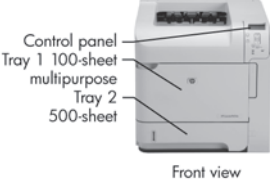

HP LaserJet P4014 series

(P4014dn shown)

Front view