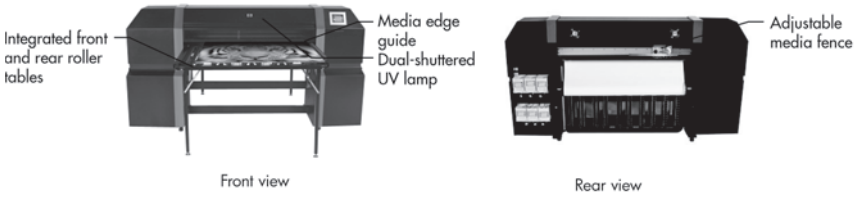

Model specifications and schematic (continued)

H45500 (CH107A)	
Shipping Weight	894 lb
1 RIP dependent.	

HP Designjet H45000 Series

Supplies and accessories

For complete supplies information please visit www.hp.com/supplies.

Ink					
• HP 788 Black Ink Cartridge	CH119A	• HP 788 Magenta Ink Cartridge	CH117A	• Onyx® Postershop® RIP Software	CH228A
• HP 788 Cyan Ink Cartridge	CH116A	• HP 788 Yellow Ink Cartridge	CH118A	• Onyx® Production House RIP Software	CH229A
• HP 788 Light Cyan Ink Cartridge	CH120A	• HP 1-liter UV Printhead Flush	CH122A	• HP UV Replacement Bulb	CH231A
• HP 788 Light Magenta Ink Cartridge	CH121A	Other		• HP Floor Switch	CH233A
		• HP RIP Software	CH225A		

Additional information

Sales	Services	Reseller
• www.designjet.hp.com • Data Sheet 4AA1-7099ENW	• http://www.hp.com/go/services	• http://hp.com/partners/us
Technical Support	Third-party solutions	Supplies and accessories
• www.hp.com/support	• www.hpgsc.com	• www.hp.com