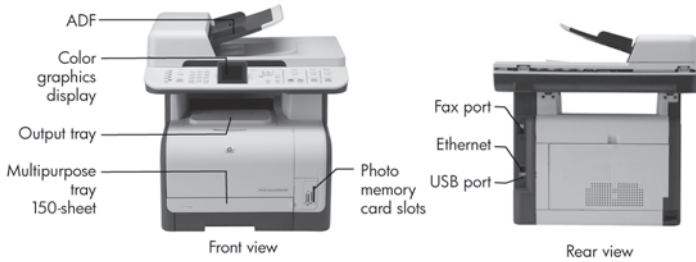

Model specifications and schematic (continued)

CM1312nfi MFP (CC431A)	
Shipping Dimensions	23.6 x 23.6 x 23.2 in
Shipping Weight	77.9 lb

¹ Exact speed varies depending on the system configuration, software application and document complexity.

HP Color LaserJet CM1312nfi MFP

Supplies and accessories

For complete supplies information please visit www.hp.com/supplies.

Print cartridges

- HP Color LaserJet CB540A Black Print Cartridge CB540A
- HP Color LaserJet CB541A Cyan Print Cartridge CB541A
- HP Color LaserJet CB543A Magenta Print Cartridge CB543A
- HP Color LaserJet CB542A Yellow Print Cartridge CB542A

Media

- HP Laser Matte Brochure Paper: 8.5 x 11 in; 44 lb; 150 sheets Q6543A

1. HP Laser Matte Photo Paper: 8.5 x 11 in; 52 lb; 100 sheets Q6549A
   - HP Soft-gloss Presentation Paper: 8.5 x 11 in; 32 lb; 200 sheets Q6541A
   - HP Glossy Presentation Paper: 8.5 x 11 in; 34 lb; 300 sheets Q2546A
2. **Cables**
3. USB Cable, A-B, 3-Meter C6520A
   - CAT5 RJ-45 M/M Ethernet Cable, 7-foot C7535A

1. CAT5 RJ-45 M/M Ethernet Cable, 14-foot C7536A
   - CAT5 RJ-45 M/M Ethernet Cable, 25-foot C7537A
   - CAT5 RJ-45 M/M Ethernet Cable, 50-foot C7542A
   - HP USB Cable Q6264A
2. **Other**
3. HP Universal Print Driver for Windows 5.0 J7980A/J7981A

Additional information

Sales

- www.hp.com
- Data Sheet 4AA1-8131ENUC

Technical Support

- www.hp.com/support

Services

- <http://www.hp.com/go/services>

Third-party solutions

- www.hppsc.com

Reseller

- <http://hp.com/partners/us>

Supplies and accessories

- www.hp.com