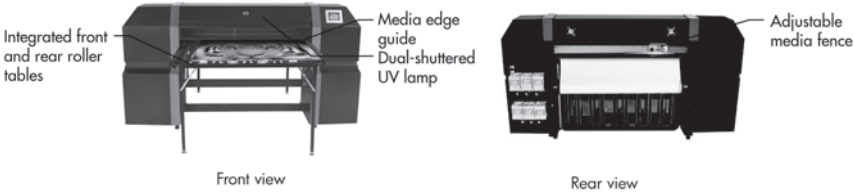

Model specifications and schematic (continued)

H35500 (CH105A)

Shipping Weight 894 lb

¹ RIP dependent.

HP Designjet H35000 Series

Supplies and accessories

For complete supplies information please visit www.hp.com/supplies.

Ink

- HP 788 Black Ink Cartridge CH119A
- HP 788 Cyan Ink Cartridge CH116A
- HP 788 Light Cyan Ink Cartridge CH120A
- HP 788 Light Magenta Ink Cartridge CH121A

- HP 788 Magenta Ink Cartridge CH117A
- HP 788 Yellow Ink Cartridge CH118A
- HP 1-liter UV Printhead Flush CH122A

Other

- HP RIP Software CH225A

- Onyx® Postershop® RIP Software CH228A
- Onyx® Production House RIP Software CH229A
- HP UV Replacement Bulb CH231A
- HP Floor Switch CH233A

Additional information

Sales

- www.designjet.hp.com
- Data Sheet 4AA1-7095ENW

Technical Support

- www.hp.com/support

Services

- <http://www.hp.com/go/services>

Third-party solutions

- www.hpgsc.com

Reseller

- <http://hp.com/partners/us>

Supplies and accessories

- www.hp.com