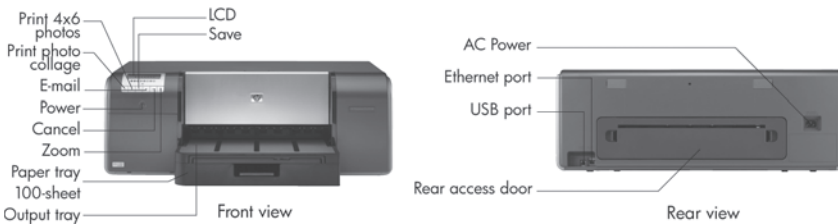

¹ Exact speed varies depending on the system configuration, software application and document complexity.

HP Photosmart Pro B9180