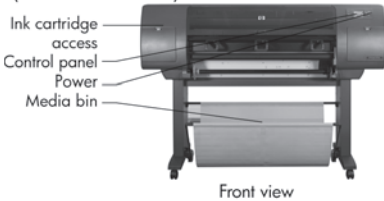

HP Designjet 4020 series (44-in model shown)