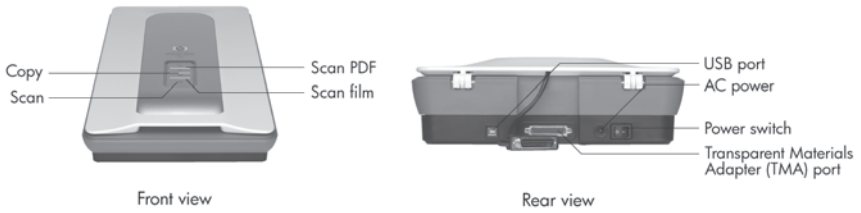

Model specifications and schematic (continued)

G4010 (L1956A)	
Connectivity, Std	Hi-Speed USB 2.0
Connectivity, Opt	None
ENERGY STAR® Qualified	Yes
Mac Compatible	Yes
Dimensions (W x D x H)	11.93 x 20 x 3.86 in
Weight	9.6 lb
Shipping Dimensions	23.46 x 7.24 x 17.28 in
Shipping Weight	12.23 lb

¹ The maximum dpi at which you can scan is limited by available computer memory, disk space and other system factors.

² Scan speeds vary according to complexity of the document and the specifications of the connected PC or MAC.

HP Scanjet G4010

Additional information

Sales

- www.hp.com

Technical Support

- www.hp.com/support

Services

- <http://www.hp.com/go/services>

Third-party solutions

- www.hpgsc.com

Reseller

- <http://hp.com/partners/us>

Supplies and accessories

- www.hp.com