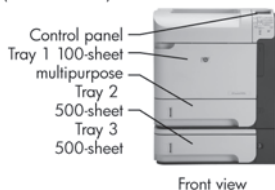

HP LaserJet P4515 Series

(P4515x shown)

Front view