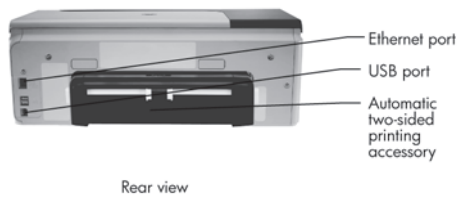

HP Officejet Pro 8000 series (8000 Wireless shown)

Supplies and accessories

For complete supplies information please visit www.hp.com/supplies.

Ink

- HP 940 Black Officejet Ink Cartridge C4902AN
- HP 940XL Black Officejet Ink Cartridge C4906AN
- HP 940 Cyan Officejet Ink Cartridge C4903AN
- HP 940XL Cyan Officejet Ink Cartridge C4907AN
- HP 940 Magenta Officejet Ink Cartridge C4904AN
- HP 940XL Magenta Officejet Ink Cartridge C4908AN

- HP 940 Yellow Officejet Ink Cartridge C4905AN
- HP 940XL Yellow Officejet Ink Cartridge C4909AN

Media

- HP All-in-One Printing Paper: 8.5 x 11 in; 22 lb; 500 sheets HPT115
- HP Premium Photo Paper, glossy: 8.5 x 11 in; 64 lb; 50 sheets C6979A
- HP Premium Plus Photo Paper, high gloss: 4 x 6 in, perforated tab; 75 lb; 60 sheets Q1978A

- HP Inkjet Matte Presentation Paper: 8.5 x 11 in; 32 lb; 150 sheets Q5449A

Cables

- HP USB Cable Q6264A

Connectivity

- HP Wireless Printing Upgrade Kit Q6236A
- HP 2101nw Wireless G Print Server Q6301A

Paper-handling accessories

- 250-Sheet Input Tray CB090A

Additional information

Sales

- www.hp.com

Technical Support

- www.hp.com/support

Services

- <http://www.hp.com/go/services>

Third-party solutions

- www.hpgsc.com

Reseller

- <http://hp.com/partners/us>

Supplies and accessories

- www.hp.com