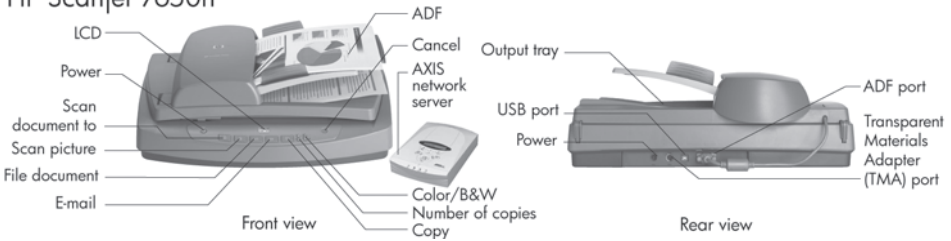

Model specifications and schematic (continued)

7650n (L1943A)	
Scan Resolution, Optical	Up to 2400 dpi¹
Bit Depth	48 bit
Task Speed	<33 sec: OCR a full page of text to MS Word; <15 sec: 4 x 6-in color photo to MS Word; <18 sec: color photo to e-mail
Duty Cycle, Daily	500 pages per day
Scan Size, Max	8.5 x 11.69 in
Single Pass Duplex Scanning	No
Multifeed detection	Yes, page length
Transparent Materials Adapter	Included
File Formats	Windows: BMP, JPEG, GIF, TIFF, TIFF compressed, PNG, PCX, Flashpix (FPX), PDF, PDF searchable, RTF, HTM, TXT; Macintosh: TIFF, PICT, JPEG, GIF, FlashPix, Plain Text, PDF, HTML, RTF; Network: PDF, TIFF
Scaling	10–2,000% in 1% increments
Connectivity, Std	Hi-Speed USB 2.0, 10/100Base-TX Ethernet
Connectivity, Opt	None
ENERGY STAR® Qualified	Yes
Mac Compatible	Yes
Dimensions (W x D x H)	19.21 x 13.39 x 6.38 in
Weight	12.6 lb
Shipping Dimensions	22.83 x 10.29 x 21.56 in
Shipping Weight	21 lb

¹ The maximum dpi at which you can scan is limited by available computer memory, disk space and other system factors.

² Scan speed tests performed on a 1.7 GHz HP Vectra PC with 256 MB of RAM and Windows 2000.

HP Scanjet 7650n

Supplies and accessories

Paper-handling accessories

• ADF Roller Replacement Kit C9942A

Other

• ADF Cleaning Sheets C9943A

Additional information

Sales

• www.hp.com

Technical Support

• www.hp.com/support

Services

• <http://www.hp.com/go/services>

Third-party solutions

• www.hpgsc.com

Reseller

• <http://hp.com/partners/us>

Supplies and accessories

• www.hp.com