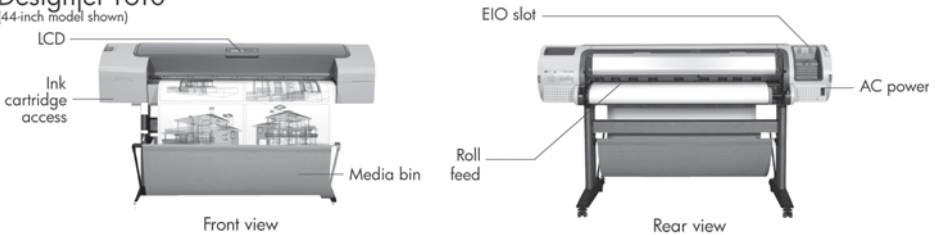

Designjet T610

(44-inch model shown)