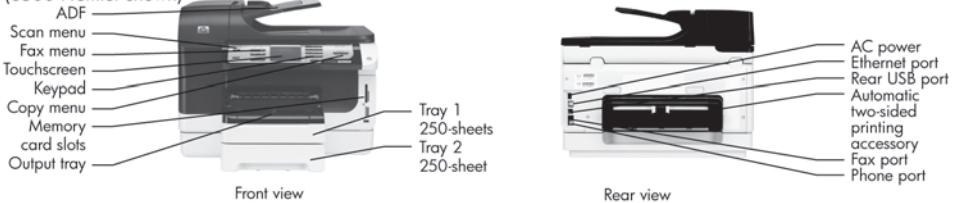

1 Exact speed varies depending on the system configuration, software application and document complexity.

2 The maximum dpi at which you can scan is limited by available computer memory, disk space and other system factors.

3 Based on ITU-T test image #1 at standard resolution. More complicated pages or higher resolution will take longer and use more memory.

4 Based on PPM measured using FDIS ISO/IEC 24734. Standard applies to inkjet and laser products and excludes first set of test documents. For details see <http://www.hp.com/go/printerclaims>.

HP Officejet 8500 series (8500 Premier shown)

Supplies and accessories

For complete supplies information please visit www.hp.com/supplies.

Ink

- HP 940 Black Officejet Ink Cartridge C4902AN
- HP 940XL Black Officejet Ink Cartridge C4906AN
- HP 940 Cyan Officejet Ink Cartridge C4903AN
- HP 940XL Cyan Officejet Ink Cartridge C4907AN
- HP 940 Magenta Officejet Ink Cartridge C4904AN
- HP 940XL Magenta Officejet Ink Cartridge C4908AN

1. HP 940 Yellow Officejet Ink Cartridge C4905AN
   - HP 940XL Yellow Officejet Ink Cartridge C4909AN
2. **Media**
3. HP All-in-One Printing Paper: 8.5 x 11 in; 22 lb; 500 sheets HPT115
   - HP Inkjet Glossy Brochure Paper: 8.5 x 11 in; 48 lb; 50 sheets C6817A
   - HP Inkjet Matte Presentation Paper: 8.5 x 11 in; 32 lb; 150 sheets Q5449A

1. HP Advanced Photo Paper, glossy: 4 x 6 in, borderless; 66 lb; 100 sheets Q6638A
   - HP Advanced Photo Paper, glossy: 8.5 x 11 in; 66 lb; 50 sheets Q7853A
2. **Connectivity**
3. HP Wireless Printing Upgrade Kit Q6236A
   - HP bt500 Bluetooth USB 2.0 Wireless Adapter Q6273A
   - HP 2101nw Wireless G Print Server Q6301A
4. **Paper-handling accessories**
- 250-Sheet Input Tray CB802A

Additional information

Sales

- www.hp.com

Technical Support

- www.hp.com/support

Services

- <http://www.hp.com/go/services>

Third-party solutions

- www.hpgsc.com

Reseller

- <http://hp.com/partners/us>

Supplies and accessories

- www.hp.com