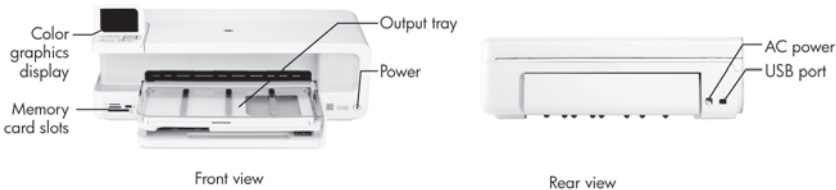

¹ Exact speed varies depending on the system configuration, software application and document complexity.

HP Photosmart B8550