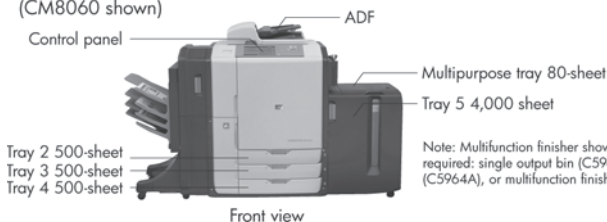

Model specifications and schematic (continued)

	CM8050 MFP (C5958A)	CM8060 MFP (C5957A)
Memory, Std	256 MB	256 MB
Memory, Max	1 GB	1 GB
ENERGY STAR® Qualified	Yes	Yes
Mac Compatible	Yes	Yes
Dimensions (W x D x H)	50 x 33 x 48 in (with single output bin); 78 x 33 x 48 in (with optional multifunction finisher and high-capacity input tray)	
Weight	725 lb	725 lb

¹ Exact speed varies depending on the system configuration, software application and document complexity.

² Based on ITU-T test image #1 at standard resolution. More complicated pages or higher resolution will take longer and use more memory.

HP CM8060/8050 (CM8060 shown)

Supplies and accessories

For complete supplies information please visit www.hp.com/supplies.

Ink			
• HP C8750A Black Ink Cartridge	C8750A	• HP Edgeline MFP 4-bin Job Separator	C5964A
• HP C8751A Cyan Ink Cartridge	C8751A	LaserJet font solutions	
• HP C8752A Magenta Ink Cartridge	C8752A	• HP BarCode Printing Solution/USB	HG271US
• HP C8753A Yellow Ink Cartridge	C8753A	• HP BarCodes and More/Hi-Speed USB	HG281US
• HP C8754A Bonding Agent Ink Cartridge	C8754A	• HP Scalable BarCode Font Set/Hi-Speed USB	HG282UT
		• HP MICR Font/Hi-Speed USB	HG283US
Connectivity		• HP Blank Programmable USB Device	HG288UP
• HP I284B Parallel Card	J7972G	• HP Blue Kit Full Color IPDS Emulation	HG377UC
Paper-handling accessories		Other	
• HP Edgeline MFP Analog Fax Accessory	C5954A	• HP Universal Print Driver for Windows 5.0	J7980A/J7981A
• HP Edgeline MFP Multifunction Finisher	C5959A	• FormPort Server by Capella Technologies - Platinum Solution	FormPort Server
• HP Edgeline MFP 4000-Sheet Input Tray	C5961A	• FormPort Flash by Capella Technologies - Platinum Solution	FormPort Flash
• HP Edgeline MFP Single Output Bin	C5963A		
		• FormPort Designer by Capella Technologies - Platinum Solution	FormPort Designer
		• FormPort Archive by Capella Technologies - Platinum Solution	FormPort Archive
		• MegaTrack by Capella Technologies - Platinum Solution	MegaTrack
		• Pharos iMFP by Pharos Systems - Gold Solution	Pharos iMFP
		• Blue Server™ by MPI Technologies - Gold Solution	Blue Server™
		• DocOut® by MPI Technologies - Gold Solution	DocOut®
		• IPDS Blue Kit™ by MPI Technologies - Gold Solution	IPDS Blue Kit™
		• BarDIMM™ Pro by Jetmobile - Gold Solution	BarDIMM™ Pro
		• Pharos Uniprint® Office by Pharos Systems - Gold Solution	Pharos Uniprint®

Additional information

Sales

- www.hp.com
- Data Sheet 4AA-10614ENUC

Technical Support

- www.hp.com/support

Services

- <http://www.hp.com/go/services>

Third-party solutions

- www.hppsc.com

Reseller

- <http://hp.com/partners/us>

Supplies and accessories

- www.hp.com