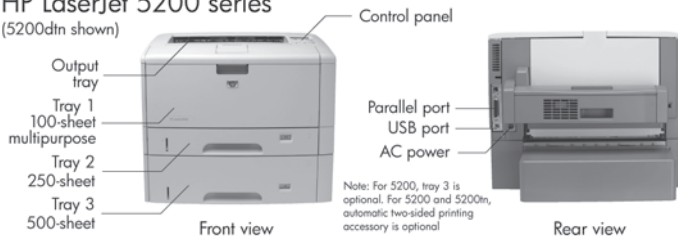

HP LaserJet 5200 series (5200dtn shown)

Supplies and accessories

For complete supplies information please visit www.hp.com/supplies.

Print cartridges

- HP LaserJet Q7516A Black Print Cartridge Q7516A

Media

- HP LaserJet Paper: 8.5 x 11 in; 24 lb; 500 sheets HPJ1124

Cables

- IEEE 1284-Compliant Bidirectional Parallel, 2-Meter C2950A
- IEEE 1284-Compliant Bidirectional Parallel, 3-Meter C2951A
- HP USB Cable Q6264A

Memory and mass storage

- HP High Performance EIO Hard Disk J6073G
- DDR DIMM (100-pin): 64 MB Q7715A
- DDR DIMM (100-pin): 128 MB Q7718A
- DDR DIMM (100-pin): 256 MB Q7719A

- DDR DIMM (100-pin): 512 MB Q7720A

Paper-handling accessories

- 500-Sheet Input Tray Q7548A
- Automatic Two-Sided Printing Accessory Q7549A

LaserJet font solutions

- HP BarCode Printing Solution/Compact Flash HG271FS
- HP BarCodes and More/Compact Flash HG281FS
- HP Scalable BarCode Font Set/Compact Flash HG282FT
- HP MICR Font/Compact Flash HG283FS

Other

- HP Universal Print Driver for Windows 5.0 J7980A/J7981A
- FormPort Server by Capella Technologies - Platinum Solution FormPort Server

- FormPort Flash by Capella Technologies - Platinum Solution FormPort Flash
- FormPort Designer by Capella Technologies - Platinum Solution FormPort Designer
- MegaTrack by Capella Technologies - Platinum Solution MegaTrack
- SecureJet 5 Authentication by Jetmobile - Platinum Solution SecureJet5
- Blue Server™ by MPI Technologies - Gold Solution Blue Server™
- DocOut® by MPI Technologies - Gold Solution DocOut®
- IPDS Blue Kit™ by MPI Technologies - Gold Solution IPDS Blue Kit™
- Pharos Uniprint® Office by Pharos Systems - Gold Solution Pharos Uniprint®

Additional information

Sales

- www.hp.com
- Data Sheet 4AA0-3473ENUC

Technical Support

- www.hp.com/support

Services

- <http://www.hp.com/go/services>

Third-party solutions

- www.hppsc.com

Reseller

- <http://hp.com/partners/us>

Supplies and accessories

- www.hp.com