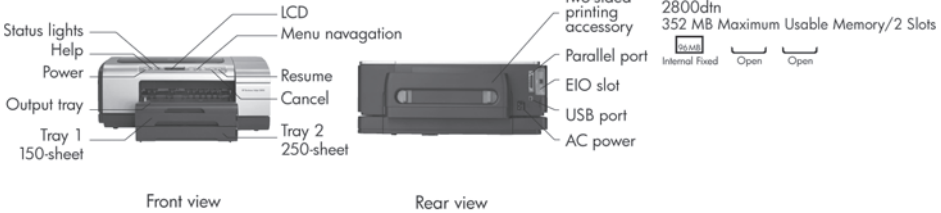

¹ Exact speed varies depending on the system configuration, software application and document complexity.

HP Business Inkjet 2800dtn