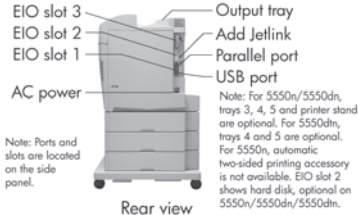

HP Color LaserJet 5550 series

(5550dn shown)

Memory map

5550n • 5550dn
544 MB Maximum Usable Memory/2 Slots

12 MB Internal Fixed

428 MB Installed

Open

5550dn

544 MB Maximum Usable Memory/2 Slots

12 MB Internal Fixed

428 MB Installed

Open

Supplies and accessories

For complete supplies information please visit www.hp.com/supplies.

Print cartridges

- HP Color LaserJet C9730A Black Print Cartridge C9730A
- HP Color LaserJet C9731A Cyan Print Cartridge C9731A
- HP Color LaserJet C9733A Magenta Print Cartridge C9733A
- HP Color LaserJet C9732A Yellow Print Cartridge C9732A

Media

- HP Color Laser Paper: 8.5 x 11 in; 28 lb; 500 sheets HPL285R
- HP Premium Choice Laser Paper: 8.5 x 11 in; 32 lb; 500 sheets HPU1132
- HP Color Laser Glossy Photo Paper: 8.5 x 11 in; 58 lb; 100 sheets Q6608A
- HP Laser Glossy Brochure Paper: 8.5 x 11 in; 44 lb; 150 sheets Q6611A
- HP Glossy Presentation Paper: 8.5 x 11 in; 34 lb; 300 sheets Q2546A

Cables

- Mac Network Kit (RS-422 serial) 92215S
- IEEE 1284-Compliant Bidirectional Parallel, A-C, 3-Meter C2946A
- IEEE 1284-Compliant Bidirectional Parallel, A-C, 10-Meter C2947A

Memory and mass storage

- HP High Performance EIO Hard Disk J6073G
- DDR DIMM (200-pin): 128 MB Q7721A
- DDR DIMM (200-pin): 256 MB Q7722A
- DDR DIMM (200-pin): 512 MB Q7723A

Paper-handling accessories

- Printer Stand C9669B
- 500-Sheet Input Tray C7130B

Maintenance kits

- Image Transfer Kit C9734B
- Image Fuser Kit, 110 Volt Q3984A
- Image Fuser Kit, 220 Volt Q3985A

LaserJet font solutions

- HP BarCode Printing Solution/Compact Flash HG271FS
- HP BarCodes and More/Compact Flash HG281FS
- HP Scalable BarCode Font Set/Compact Flash HG282FT
- HP MICR Font/Compact Flash HG283FS
- HP Blue Kit Full Color IPDS Emulation HG367FC

Other

- HP Output Server 4.0 T2358AA
- HP Universal Print Driver for Windows 5.0 J7980A/J7981A
- HP Smart Office Delivery for Output Server 2.0 T2001AA

- FormPort Server by Capella Technologies - Platinum Solution FormPort Server
- FormPort Flash by Capella Technologies - Platinum Solution FormPort Flash
- FormPort Designer by Capella Technologies - Platinum Solution FormPort Designer
- Equitrac Office® - Platinum Solution Equitrac Office®
- Equitrac Express® - Platinum Solution Equitrac Express®
- Equitrac Professional® - Gold Solution EquitracProfessional
- MegaTrack by Capella Technologies - Platinum Solution MegaTrack
- MegaTrack In-Printer Agent (MIPA) by Capella Technologies - Platinum Solution MegaTrack MIPA
- SecureJet 5 Authentication by Jetmobile - Platinum Solution SecureJet5
- Blue Server™ by MPI Technologies - Gold Solution Blue Server™
- DocOut® by MPI Technologies - Gold Solution DocOut®
- IPDS Blue Kit™ by MPI Technologies - Gold Solution IPDS Blue Kit™
- Pharos Uniprint® Office by Pharos Systems - Gold Solution Pharos Uniprint®

Additional information

Sales

- www.hp.com
- Data Sheet 5982-6843ENUC
- Print Sample 5982-9341ENUC

Technical Support

- www.hp.com/support

Services

- <http://www.hp.com/go/services>

Third-party solutions

- www.hppsc.com

Reseller

- <http://hp.com/partners/us>