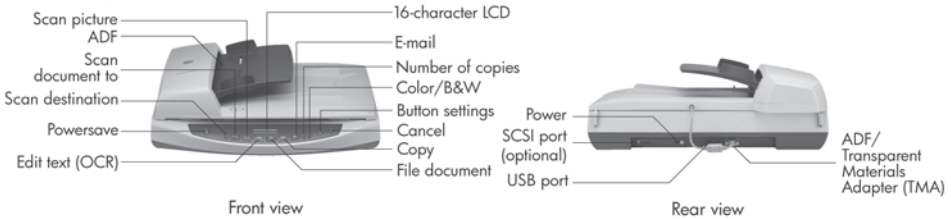

Model specifications and schematic (continued)

8270 (L1975A)	
Multifeed detection	Yes, page length
Transparent Materials Adapter	Included
File Formats	Windows: BMP, JPEG, GIF, TIFF, TIFF compressed, PNG, PCX, Flashpix (FPX), PDF, PDF searchable, RTF, HTML, TXT; Macintosh: TIFF, PICT, JPEG, GIF, FlashPix, Plain Text, PDF, HTML, RTF
Scaling	10–2,000% in 1% increments
Connectivity, Std	Hi-Speed USB 2.0
Connectivity, Opt	SCSI modules for the scanner
ENERGY STAR® Qualified	Yes
Mac Compatible	Yes
Dimensions (W x D x H)	22.6 x 15.7 x 7.7 in
Weight	19 lb
Shipping Dimensions	25.1 x 14.7 x 18.3 in
Shipping Weight	18.3 lb

1 The maximum dpi at which you can scan is limited by available computer memory, disk space and other system factors.

2 Scan speed tests performed on a 1.7 GHz HP Vectra PC with 256 MB of RAM and Windows 2000.

HP Scanjet 8270

Supplies and accessories

Paper-handling accessories

- ADF Roller Replacement Kit C9942A

Other

- ADF Cleaning Sheets C9943A

- HP SCSI module assembly

L1977A

Additional information

Sales

- www.hp.com
- Data Sheet 4AA0-4760ENUC

Technical Support

- www.hp.com/support

Services

- <http://www.hp.com/go/services>

Third-party solutions

- www.hppsc.com

Reseller

- <http://hp.com/partners/us>

Supplies and accessories

- www.hp.com