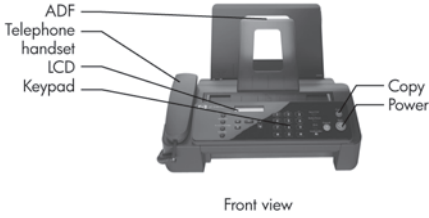

Model specifications and schematic (continued)

2140 Fax (CM721A)

Shipping Weight 9.17 lb

¹ Based on ITU-T test image #1 at standard resolution. More complicated pages or higher resolution will take longer and use more memory.

HP 2140 Fax

Supplies and accessories

For complete supplies information please visit www.hp.com/supplies.

Ink

• HP 701 Inkjet Print Cartridge CC635A

Media

• HP Multipurpose Paper: 8.5 x 11 in;
20 lb; 500 sheets HPM1120R

• HP Multipurpose Paper: 8.5 x 14 in;
20 lb; 500 sheets HPM1420

• HP Office Paper: 8.5 x 11 in; 20 lb;
500 sheets HPC8511R

• HP Office Paper: 8.5 x 14 in; 20 lb;
500 sheets HPC8514

• HP Office Paper: 8.5 x 11 in; 20 lb;
5,000 sheets (10 reams) HPC8511C

• HP Multipurpose Paper: 8.5 x 11 in;
20 lb;
5,000 sheets (10 reams) HPM1120C

Additional information

Sales

• www.hp.com

Technical Support

• www.hp.com/support

Services

• <http://www.hp.com/go/services>

Third-party solutions

• www.hppsc.com

Reseller

• <http://hp.com/partners/us>

Supplies and accessories

• www.hp.com