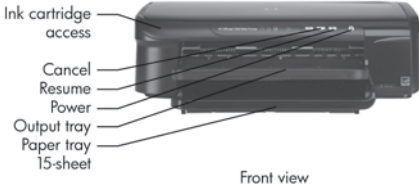

HP Officejet 7000

Supplies and accessories

For complete supplies information please visit www.hp.com/supplies.

Ink

- HP 920 Black Officejet Ink Cartridge CD971AN
- HP 920XL Black Officejet Ink Cartridge CD975AN
- HP 920 Cyan Officejet Ink Cartridge CH634AN
- HP 920XL Cyan Officejet Ink Cartridge CD972AN
- HP 920 Magenta Officejet Ink Cartridge CH635AN
- HP 920XL Magenta Officejet Ink Cartridge CD973AN

- HP 920 Yellow Officejet Ink Cartridge CH636AN
- HP 920XL Yellow Officejet Ink Cartridge CD974AN

Media

- HP All-in-One Printing Paper: 8.5 x 11 in; 22 lb; 500 sheets HPT115
- HP Inkjet Glossy Brochure Paper: 8.5 x 11 in; 48 lb; 150 sheets Q1987A
- HP Inkjet Matte Presentation Paper: 8.5 x 11 in; 32 lb; 150 sheets Q5449A

- HP Advanced Photo Paper, glossy: 4 x 6 in, borderless; 66 lb; 100 sheets Q6638A

- HP Advanced Photo Paper, glossy: 8.5 x 11 in; 66 lb; 50 sheets Q7853A

Cables

- HP USB Cable Q6264A

Connectivity

- HP Wireless Printing Upgrade Kit Q6236A
- HP USB Network Print Adapter Q6275A
- HP 2101 nw Wireless G Print Server Q6301A

Additional information

Sales

- www.hp.com

Technical Support

- www.hp.com/support

Services

- <http://www.hp.com/go/services>

Third-party solutions

- www.hpgsc.com

Reseller

- <http://hp.com/partners/us>

Supplies and accessories

- www.hp.com