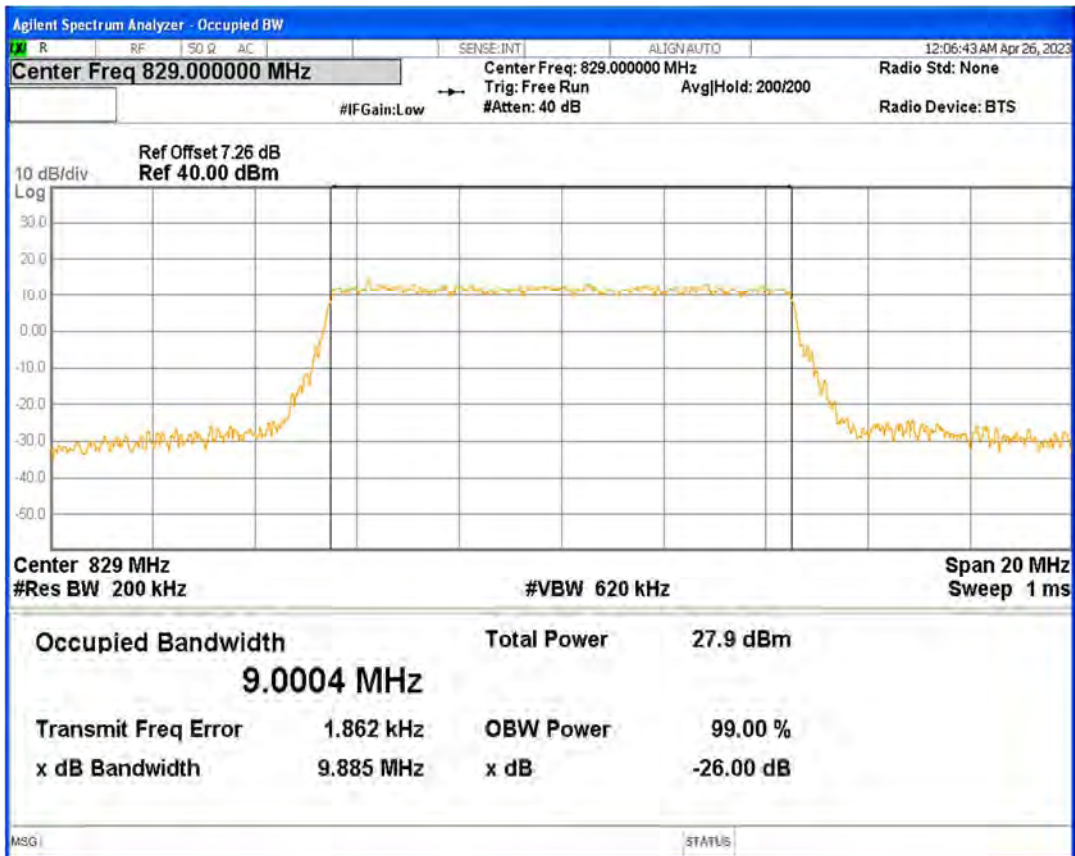

Band26(824-849) 16QAM BW=10MHz Channel=26915 RB Size=50 Position=#0