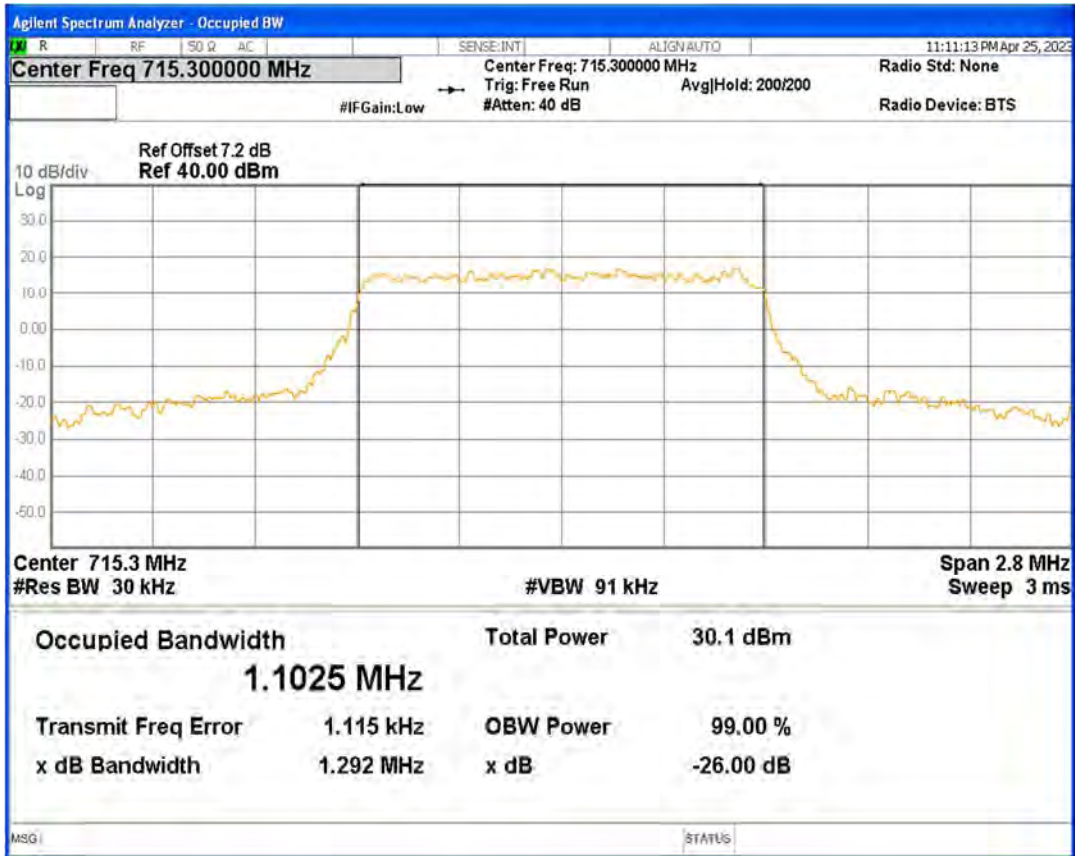

Band12 QPSK BW=10MHz Channel=23060 RB Size=50 Position=#0