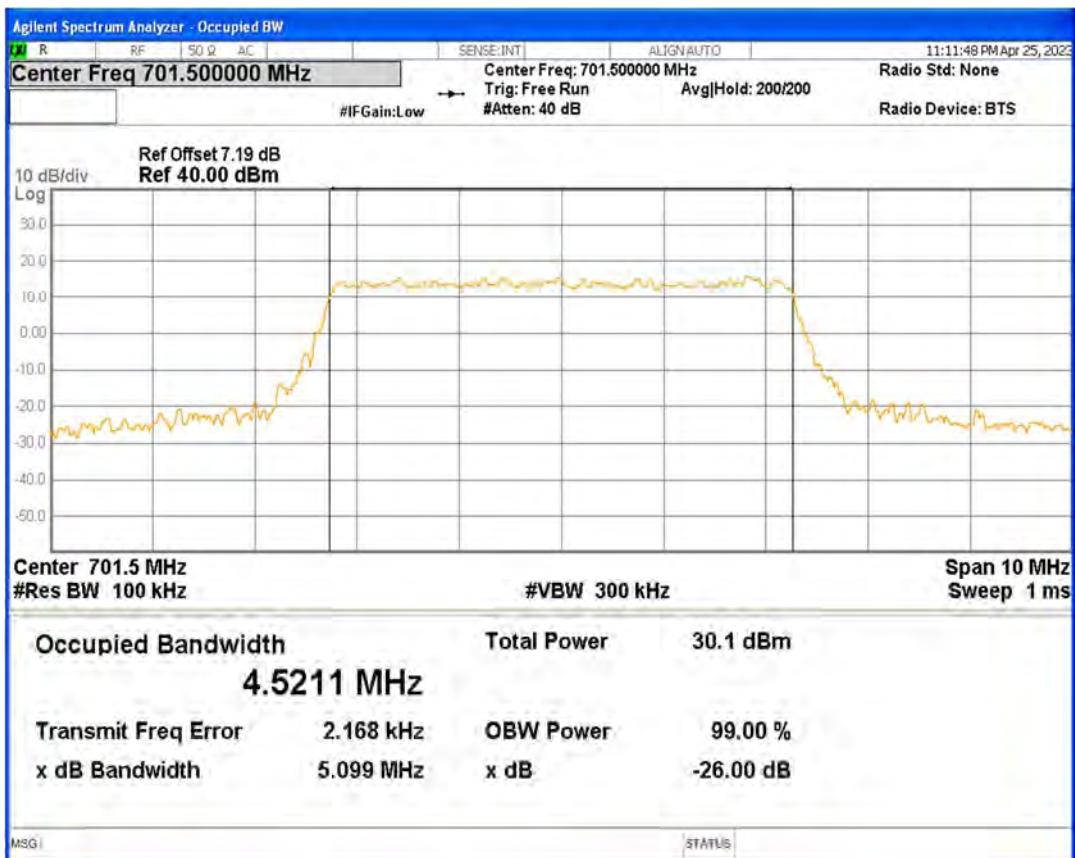

Band12 QPSK BW=5MHz Channel=23095 RB Size=25 Position=#0