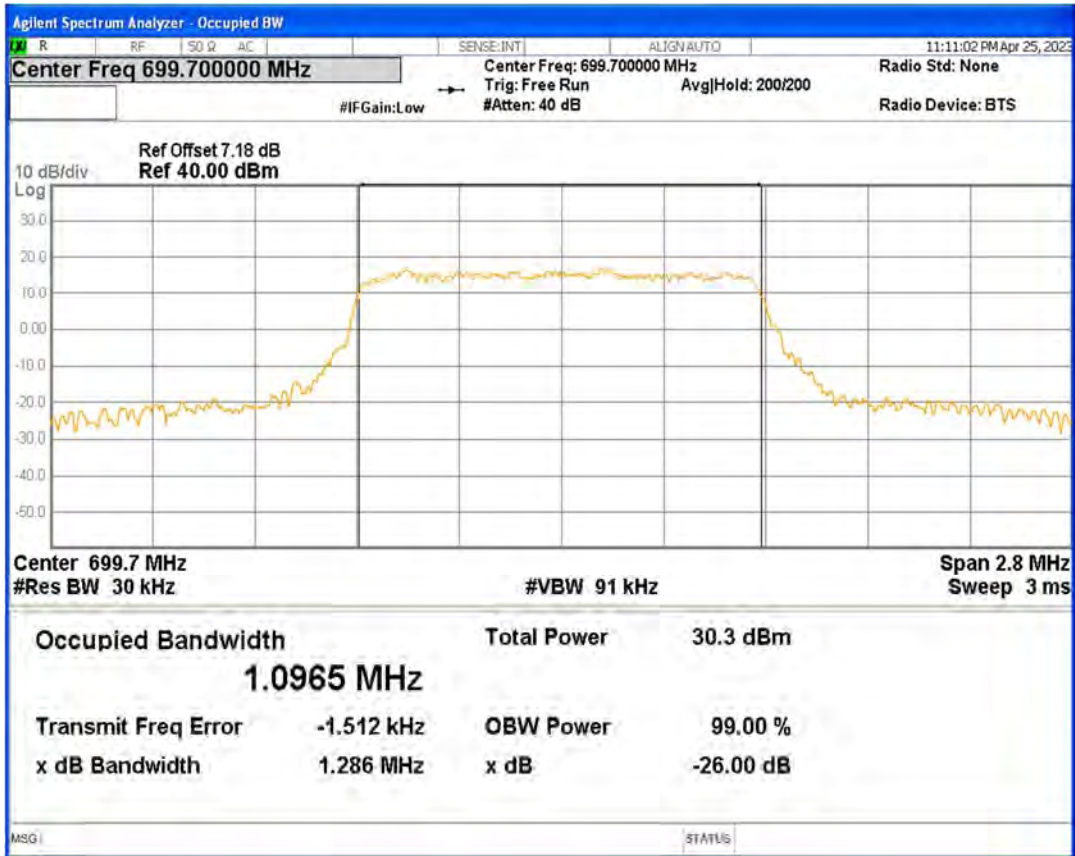

Band12 QPSK BW=1.4MHz Channel=23095 RB Size=6 Position=#0