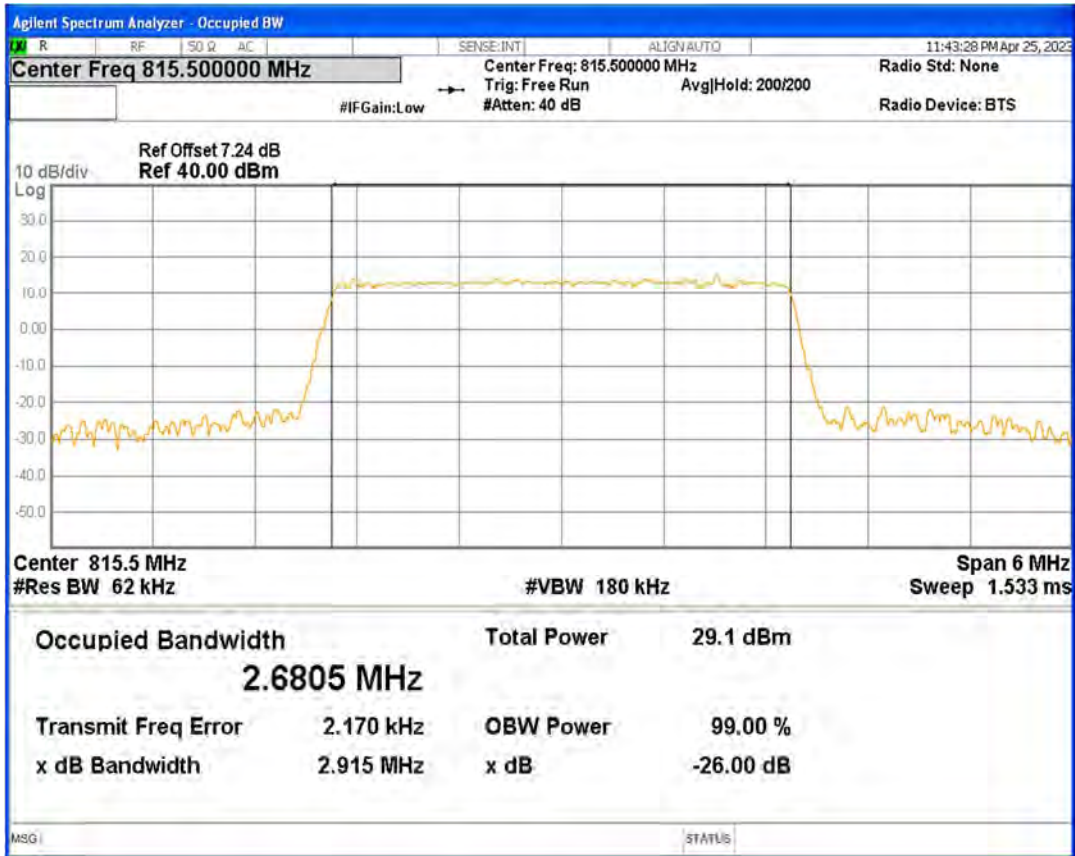

Band26(814-824) 16QAM BW=3MHz Channel=26740 RB Size=15 Position=#0