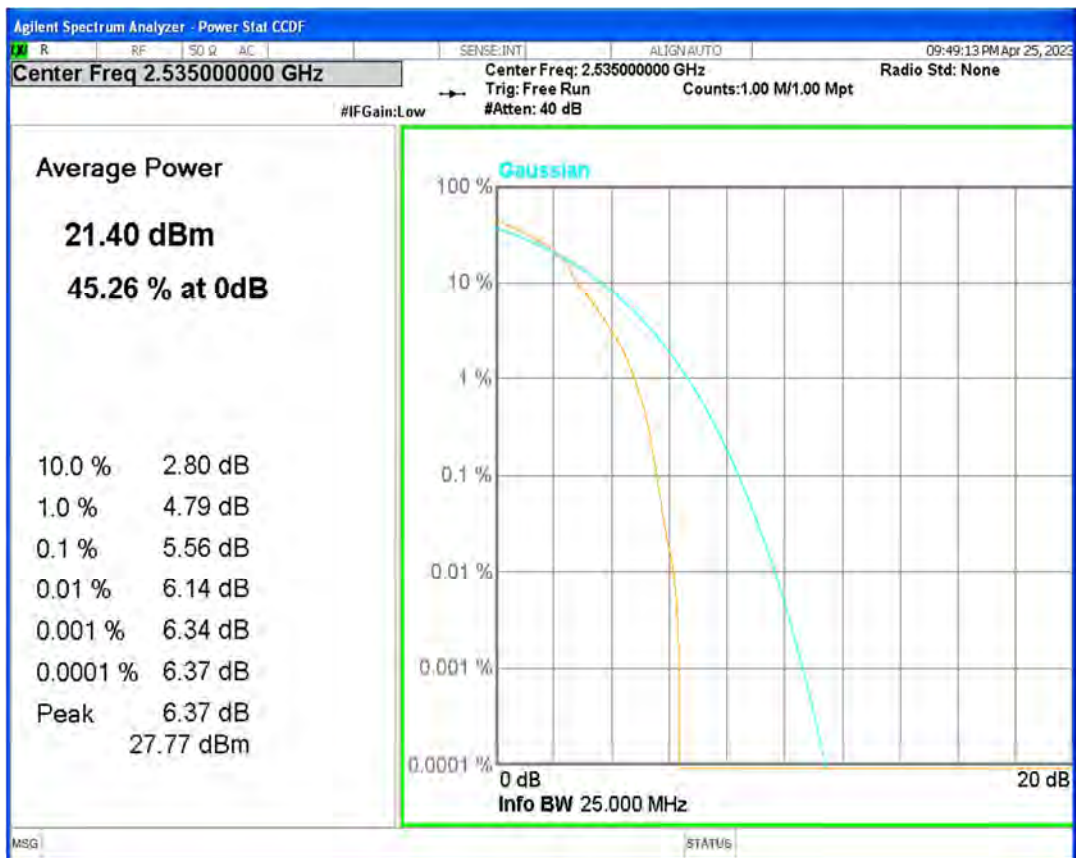

Band7 16QAM BW=5MHz Channel=21100 RB Size=1 Position=#0