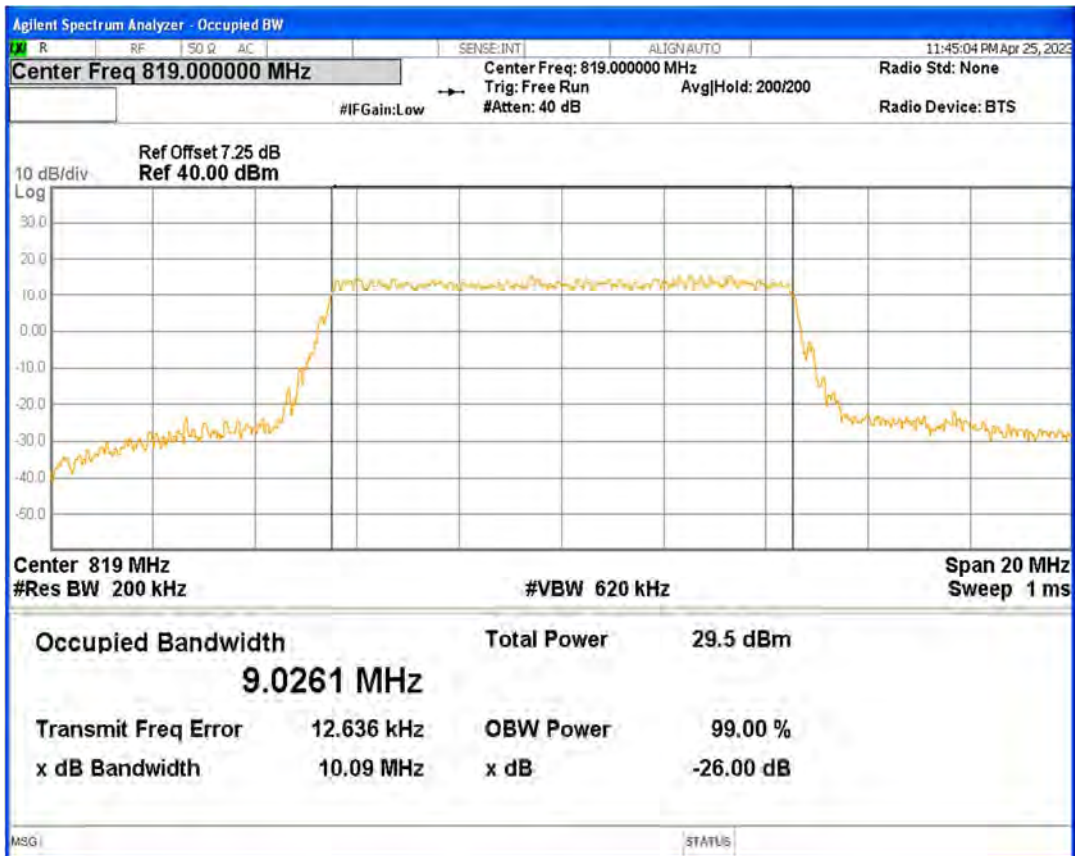

Band26(814-824) QPSK BW=3MHz Channel=26705 RB Size=15 Position=#0