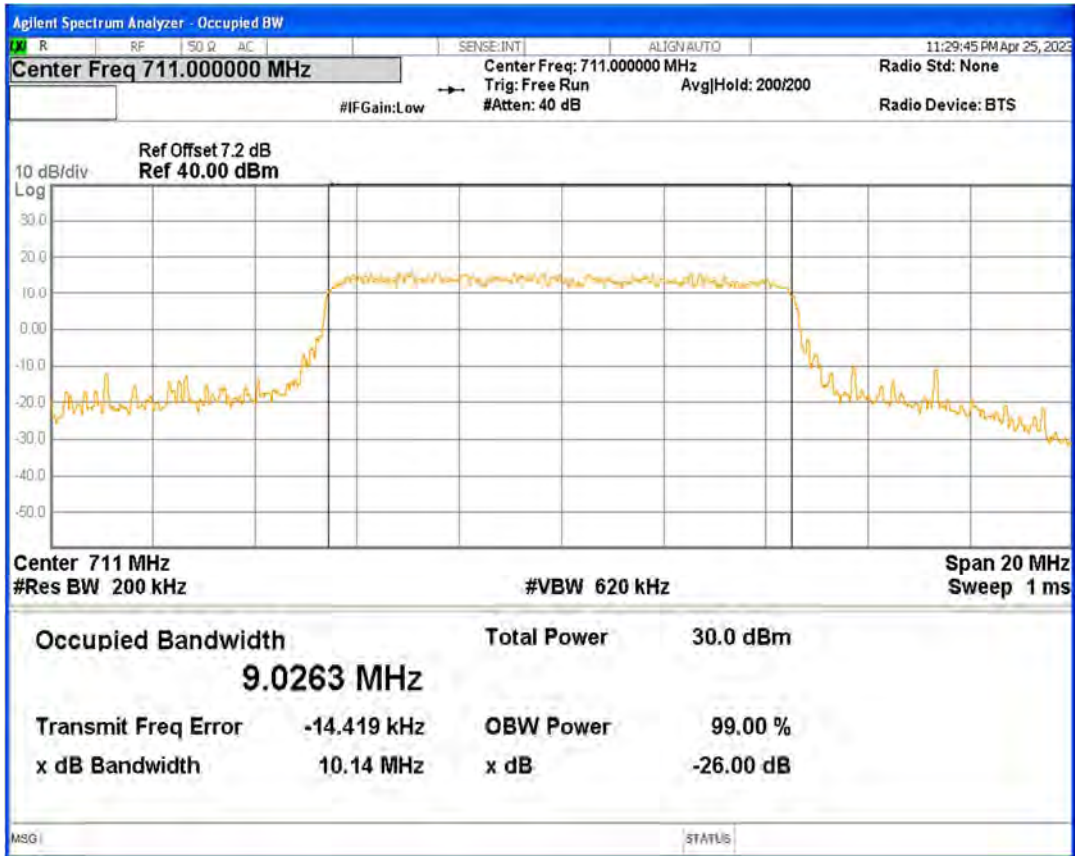

Band17 QPSK BW=5MHz Channel=23755 RB Size=25 Position=#0