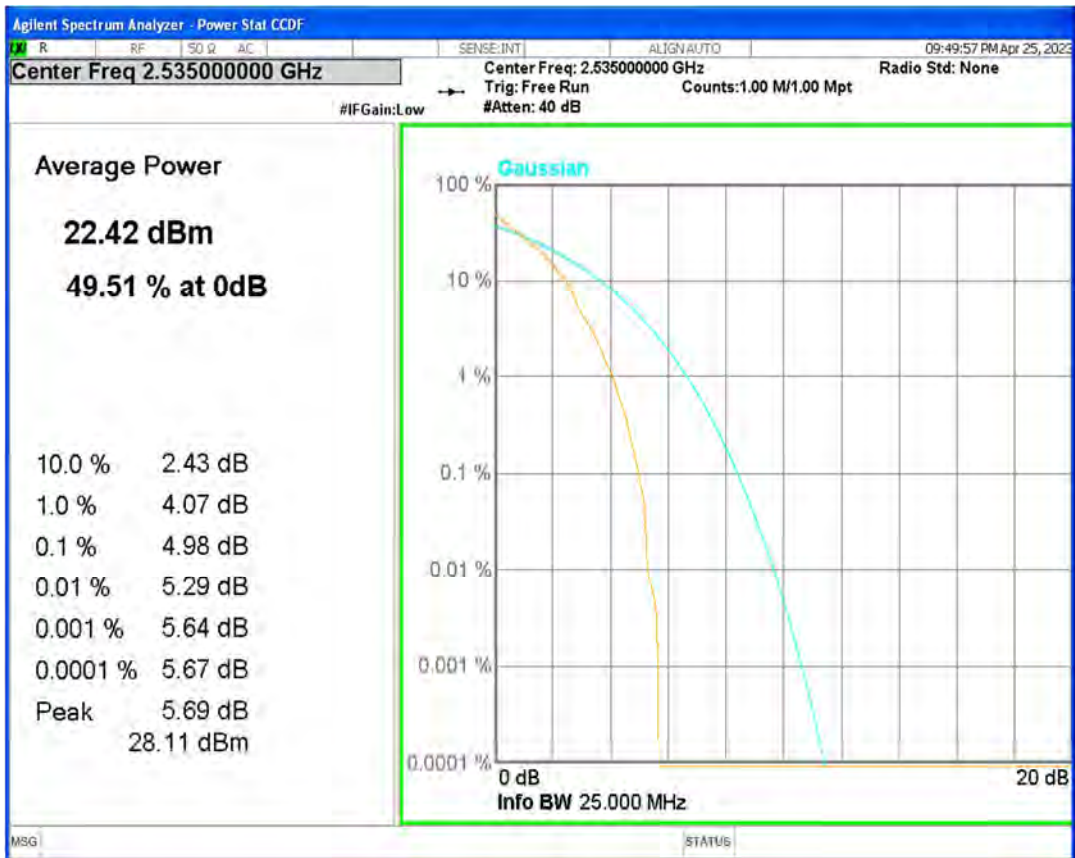

Band7 QPSK BW=15MHz Channel=21100 RB Size=1 Position=#0