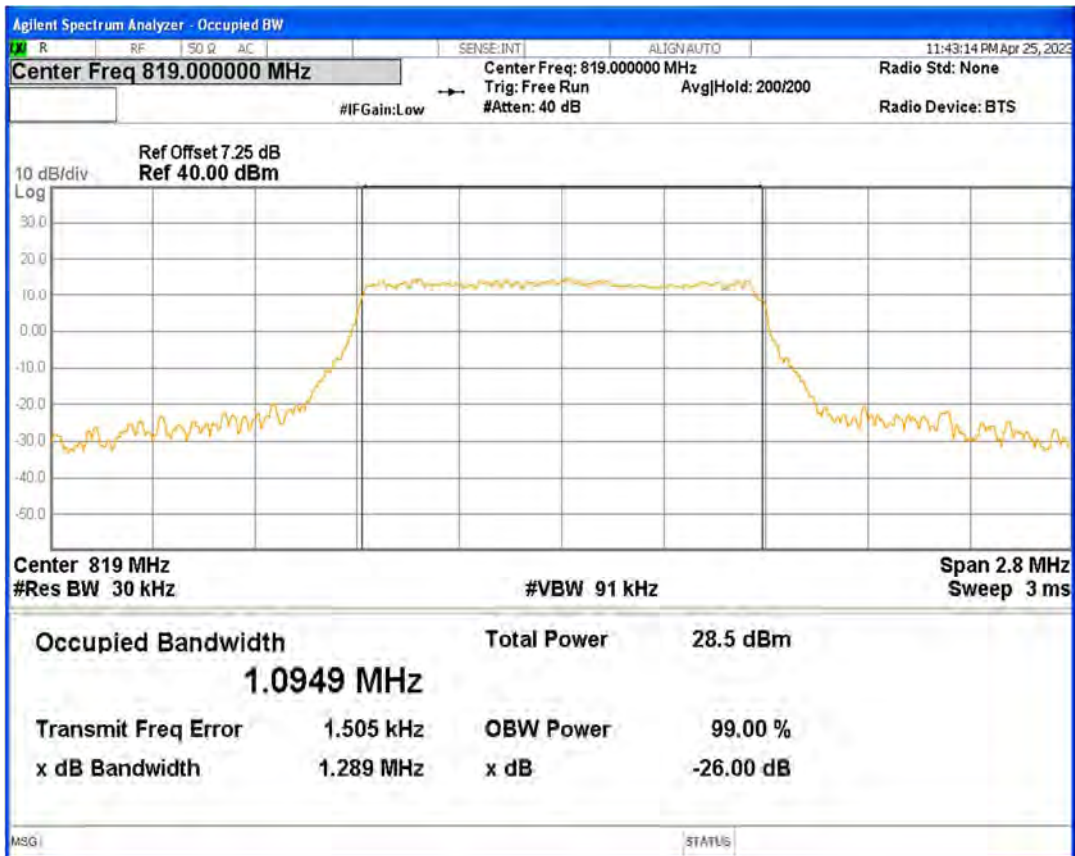

Band26(814-824) 16QAM BW=1.4MHz Channel=26783 RB Size=6 Position=#0