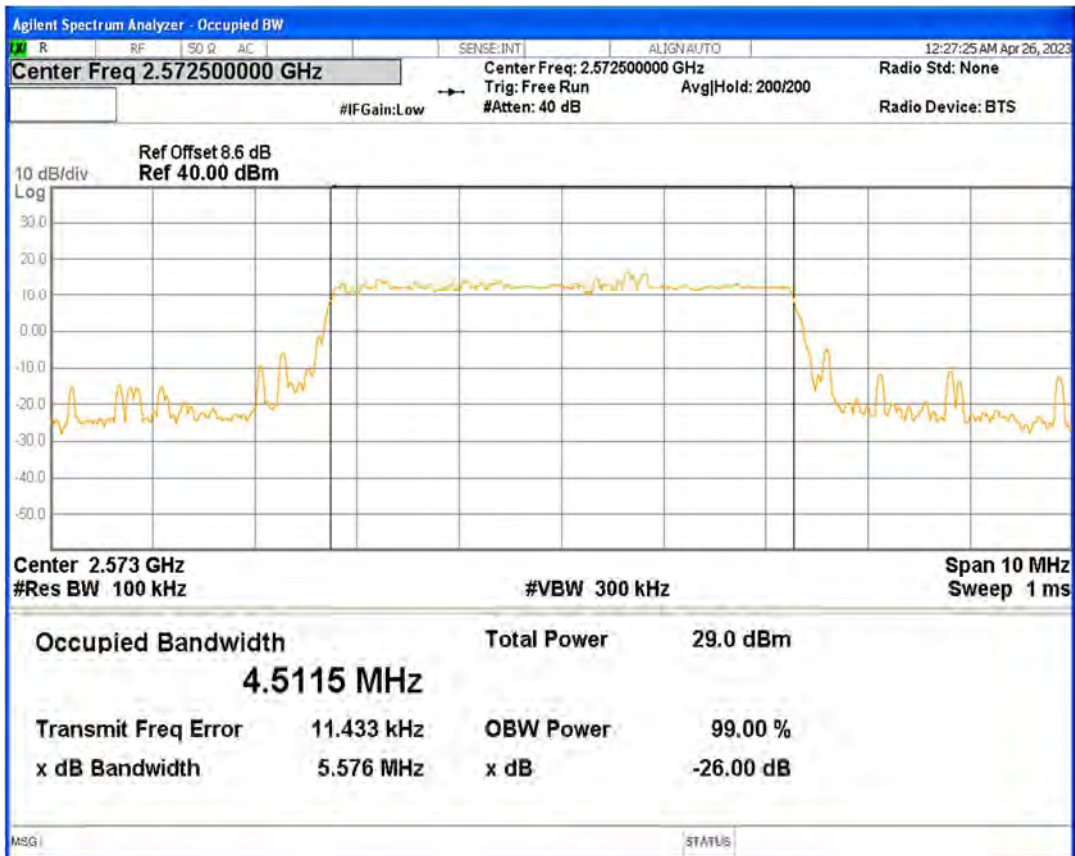

Band38 QPSK BW=5MHz Channel=38000 RB Size=25 Position=#0