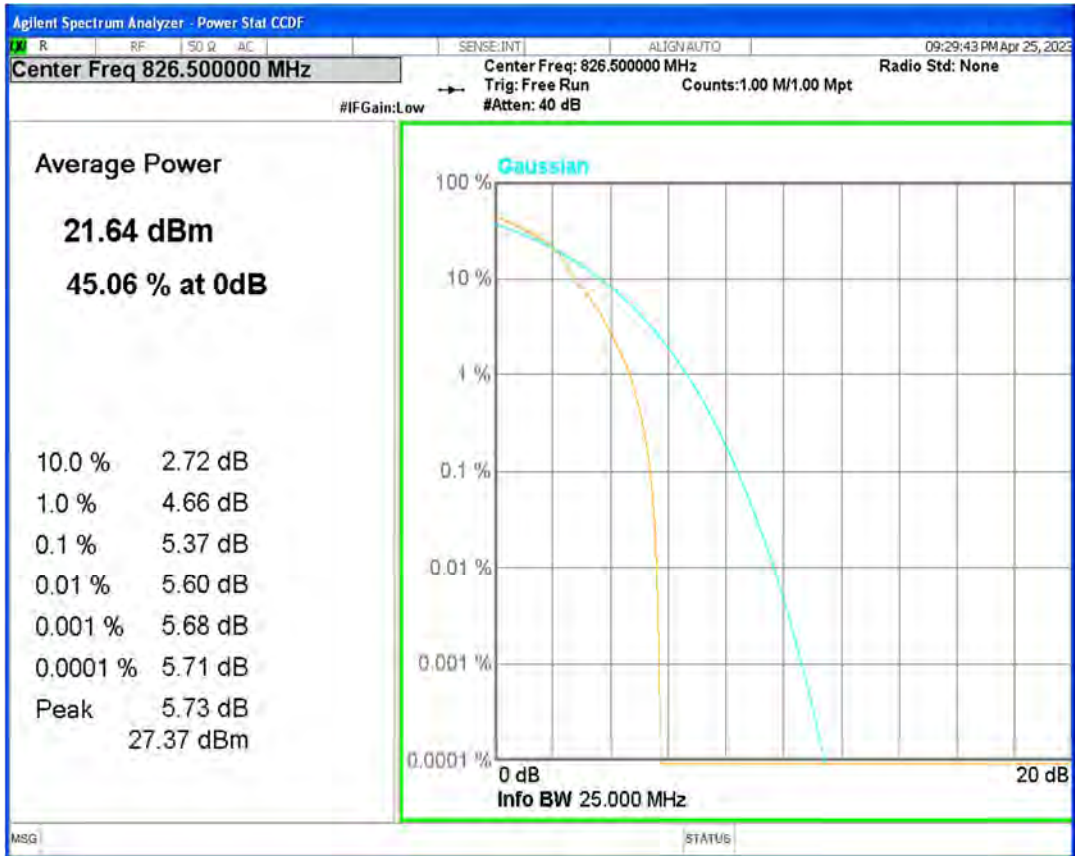

Band5 16QAM BW=3MHz Channel=20415 RB Size=1 Position=#0

Band5 16QAM BW=3MHz Channel=20525 RB Size=1 Position=#0

Band5 16QAM BW=3MHz Channel=20635 RB Size=1 Position=#0

Band5 16QAM BW=5MHz Channel=20425 RB Size=1 Position=#0