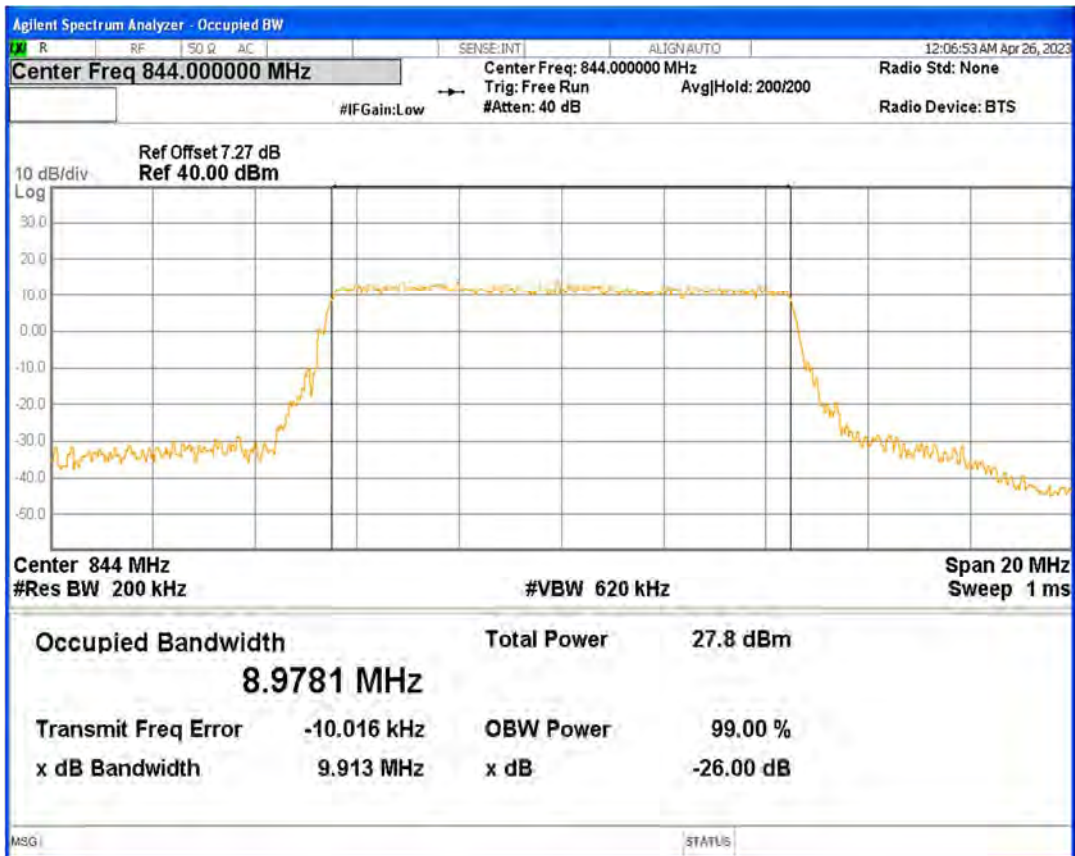

Band26(824-849) 16QAM BW=15MHz Channel=26865 RB Size=75 Position=#0