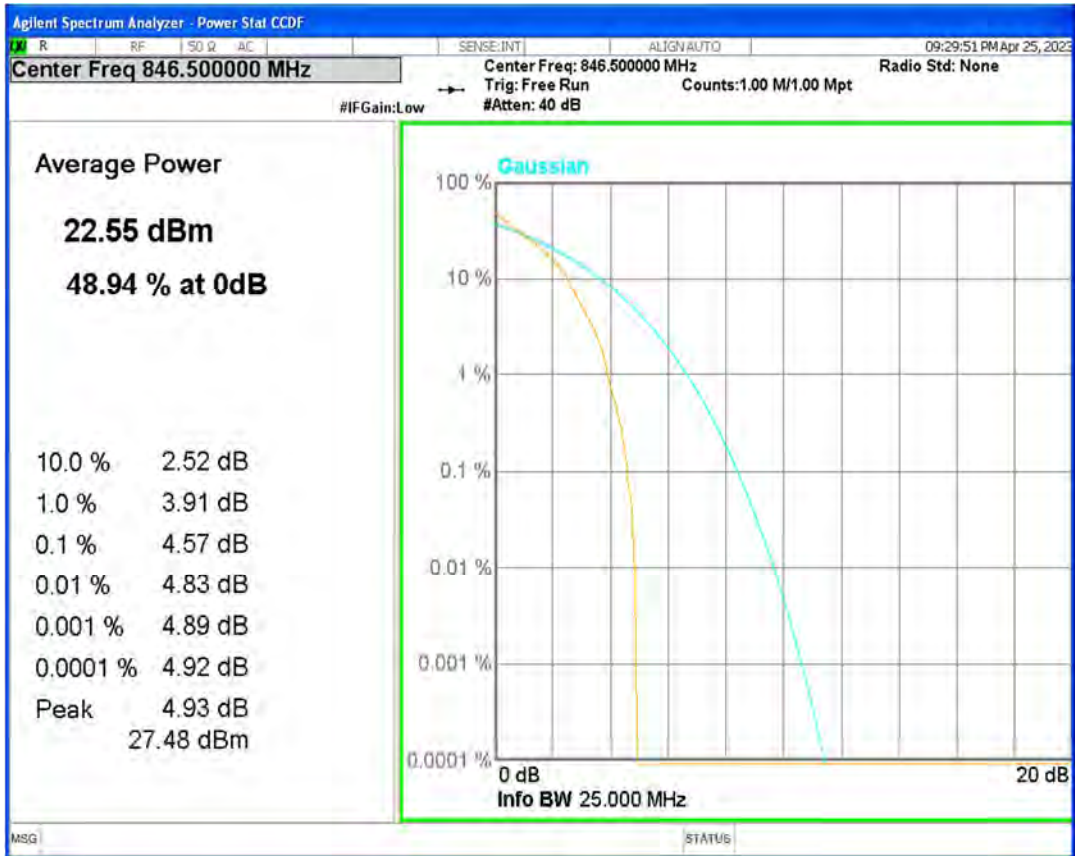

Band5 QPSK BW=5MHz Channel=20625 RB Size=1 Position=#0