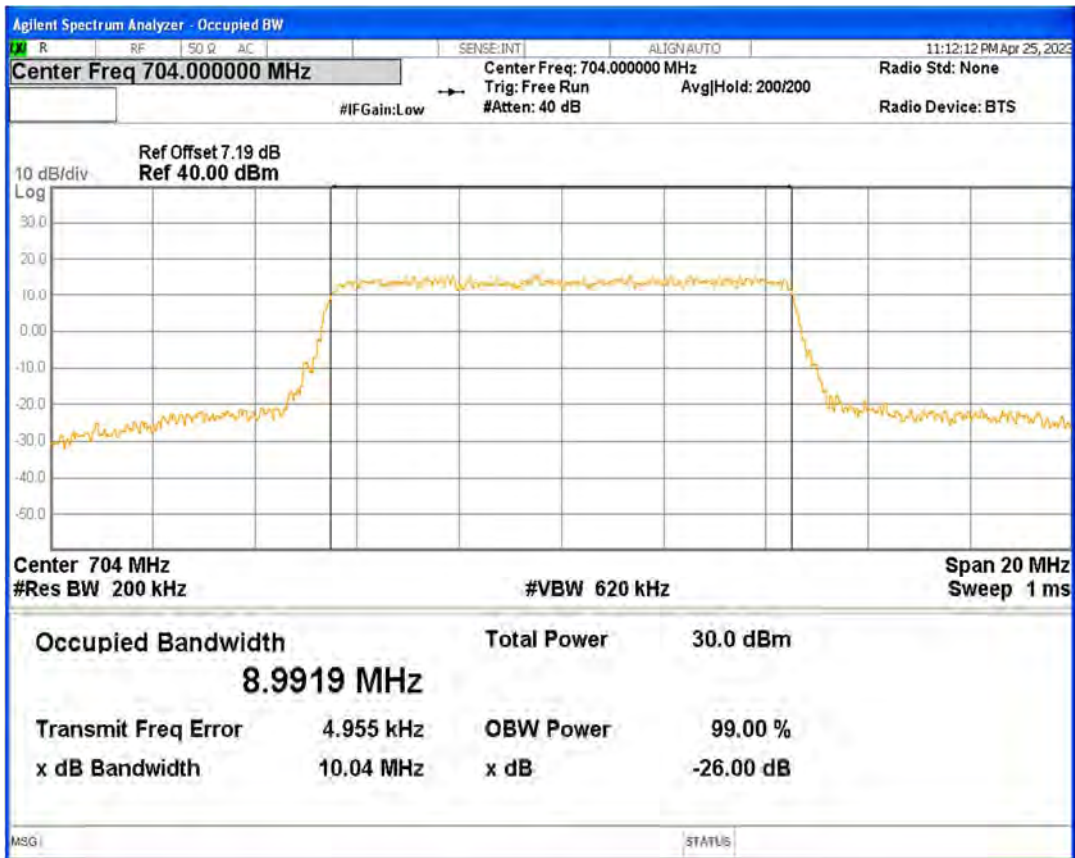

Band12 QPSK BW=1.4MHz Channel=23017 RB Size=6 Position=#0

Band12 QPSK BW=1.4MHz Channel=23095 RB Size=6 Position=#0

Band12 QPSK BW=1.4MHz Channel=23173 RB Size=6 Position=#0

Band12 QPSK BW=10MHz Channel=23060 RB Size=50 Position=#0