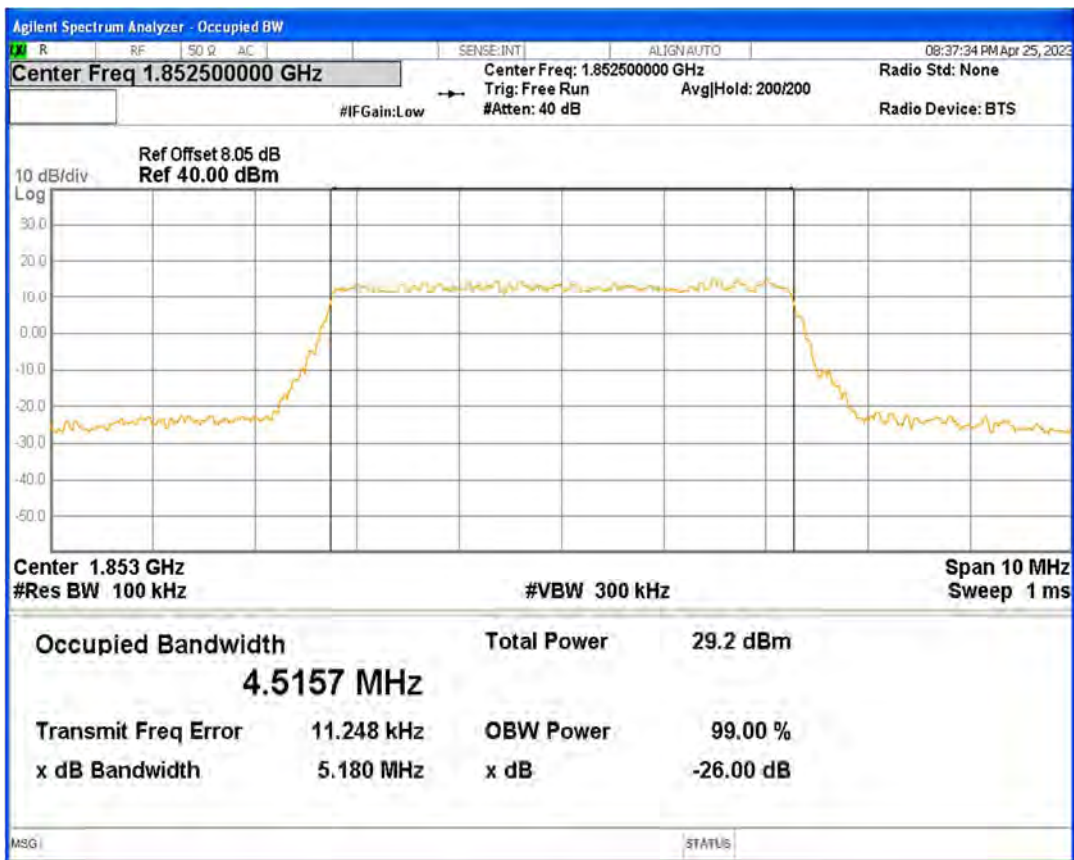

Band2 16QAM BW=3MHz Channel=18615 RB Size=15 Position=#0

Band2 16QAM BW=3MHz Channel=18900 RB Size=15 Position=#0

Band2 16QAM BW=3MHz Channel=19185 RB Size=15 Position=#0

Band2 16QAM BW=5MHz Channel=18625 RB Size=25 Position=#0