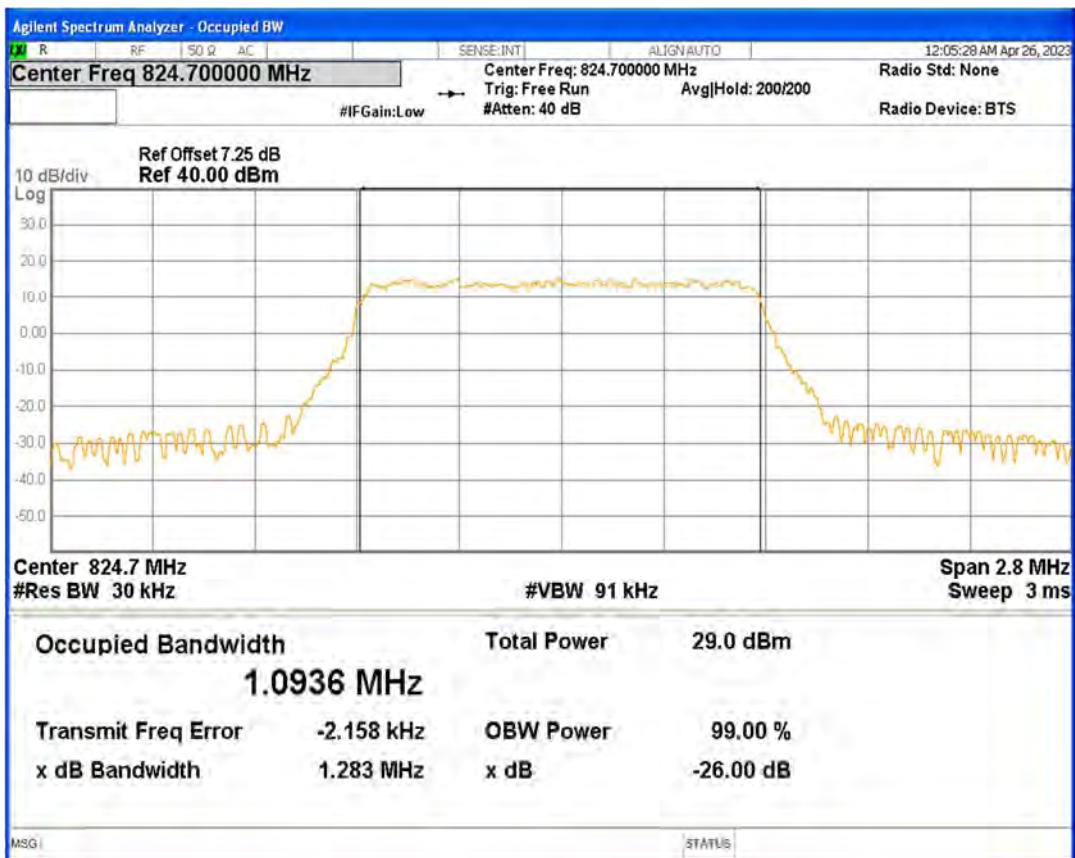

Band26(824-849) QPSK BW=1.4MHz Channel=26915 RB Size=6 Position=#0