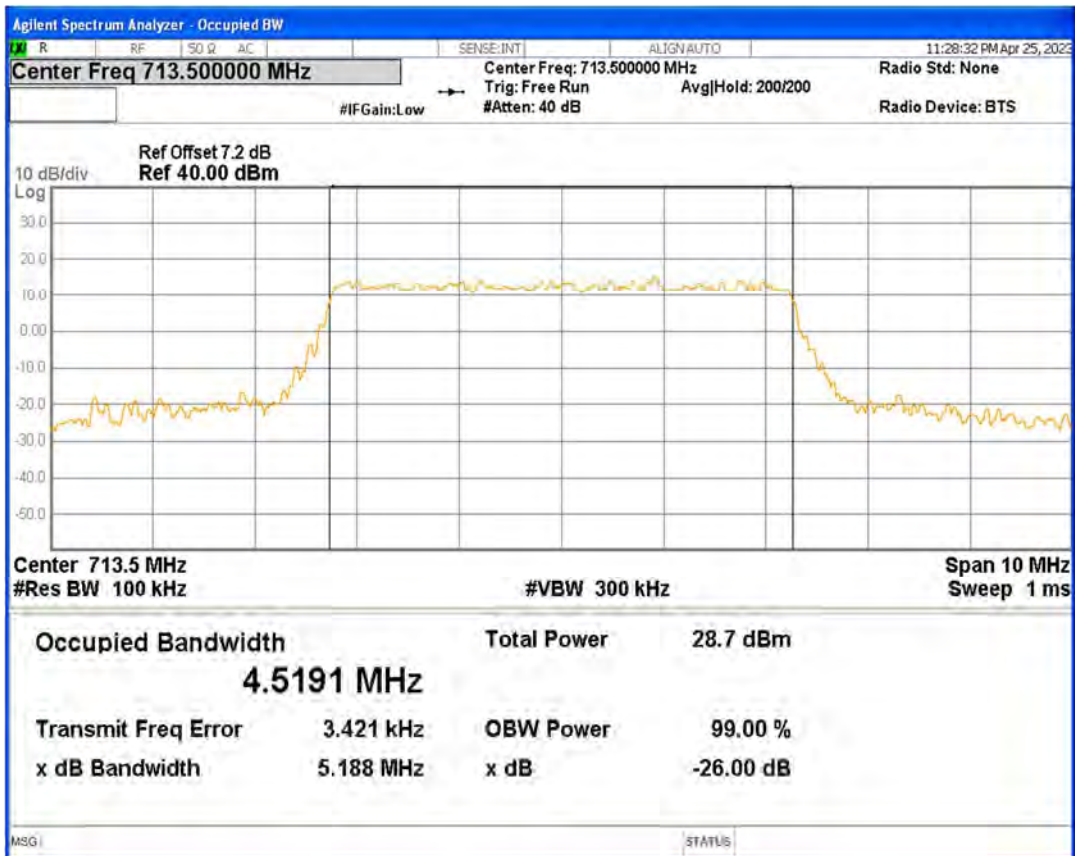

Band17 QPSK BW=10MHz Channel=23780 RB Size=50 Position=#0