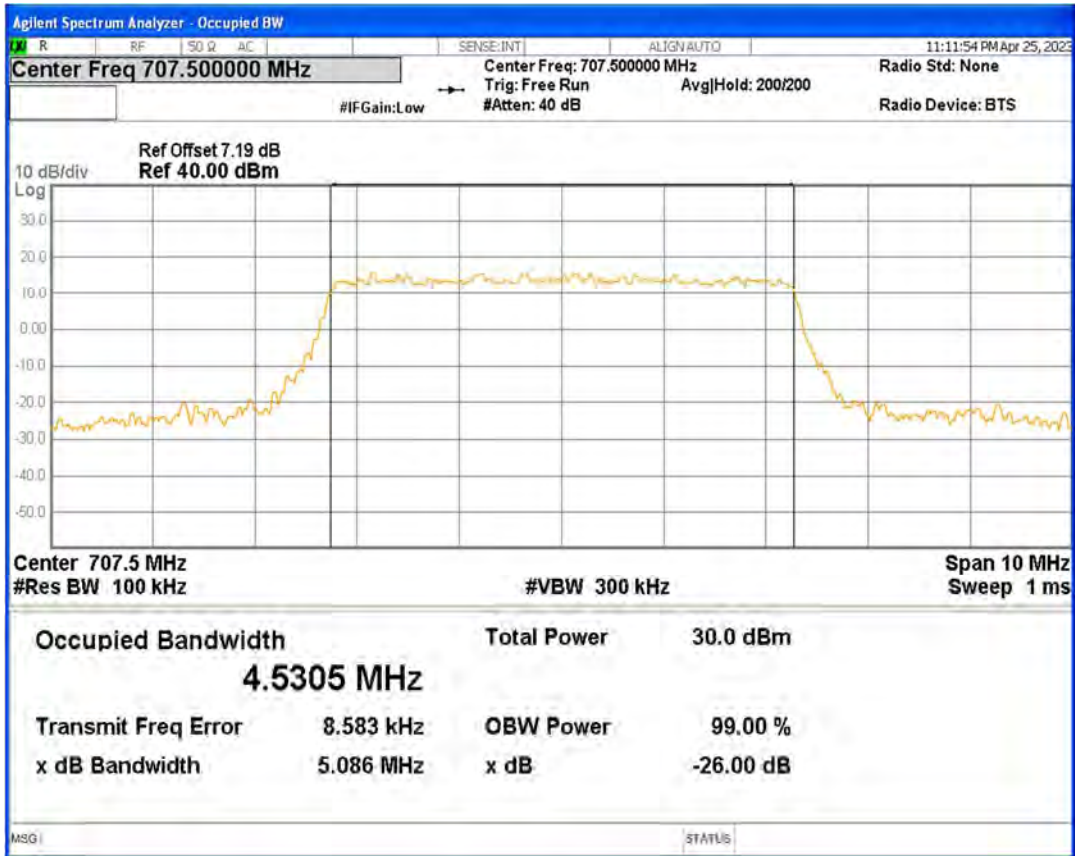

Band12 QPSK BW=5MHz Channel=23155 RB Size=25 Position=#0