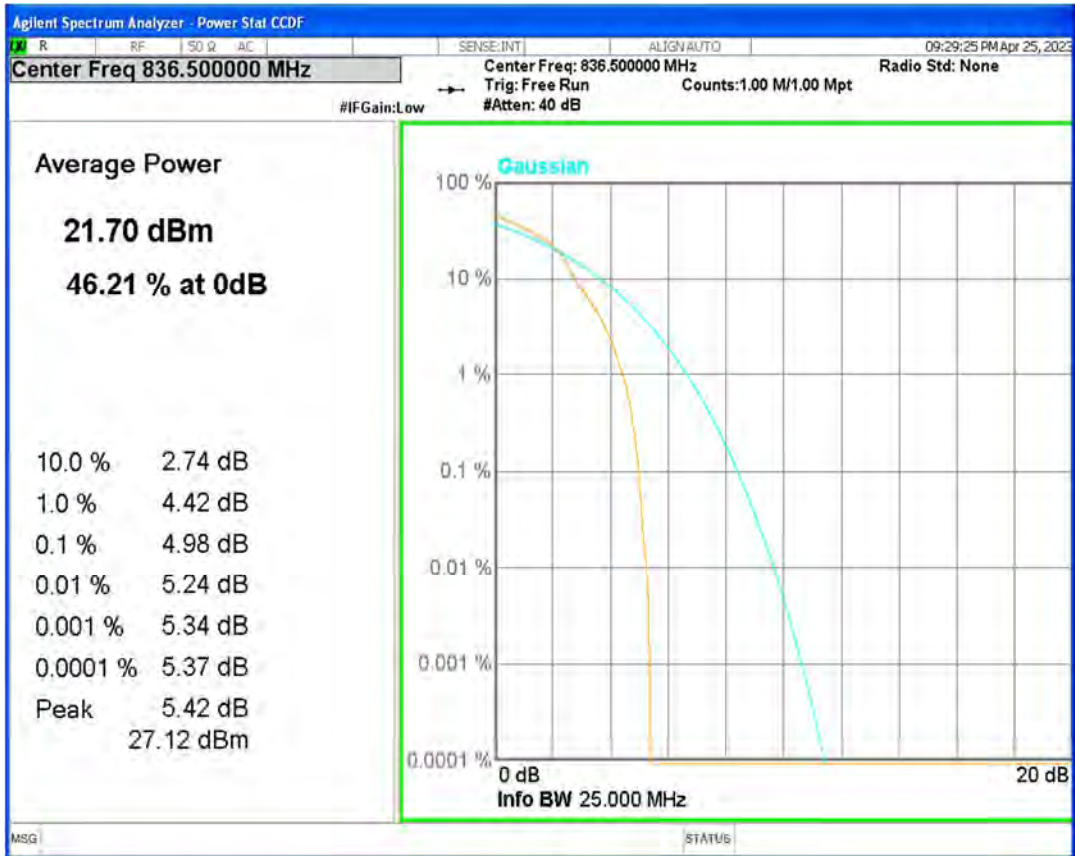

Band5 16QAM BW=3MHz Channel=20525 RB Size=1 Position=#0