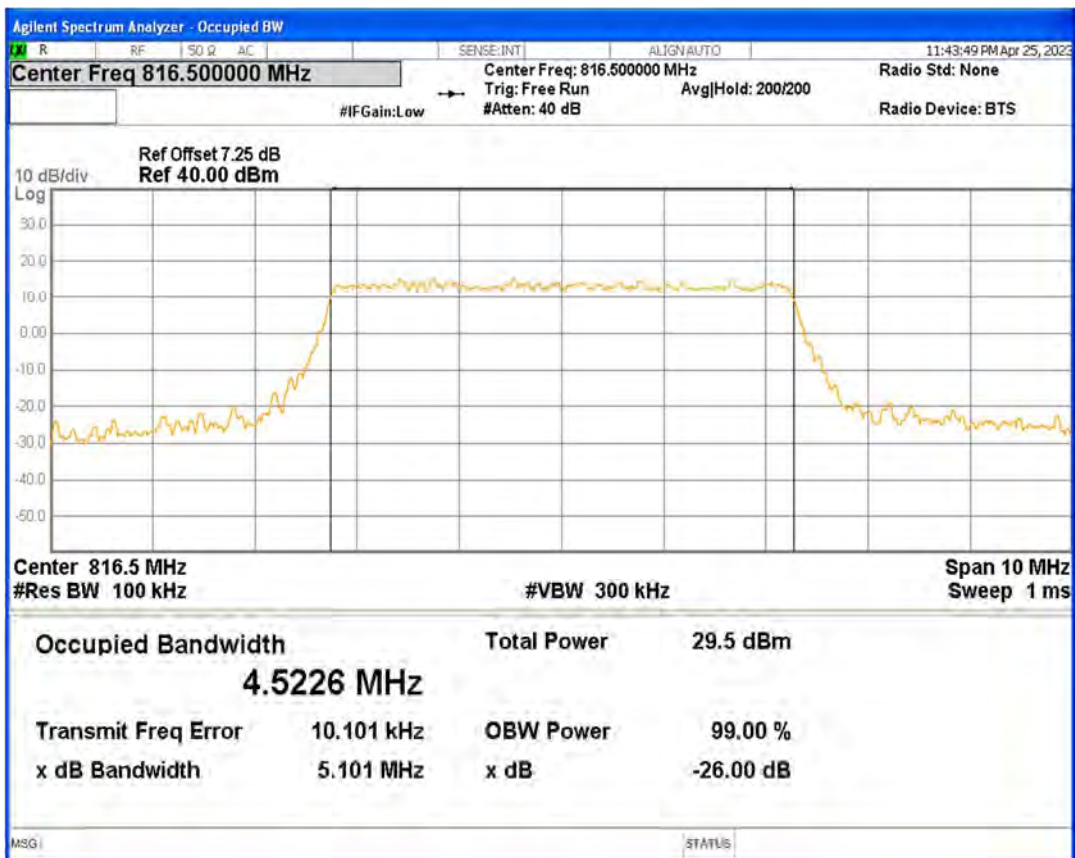

Band26(814-824) QPSK BW=5MHz Channel=26740 RB Size=25 Position=#0