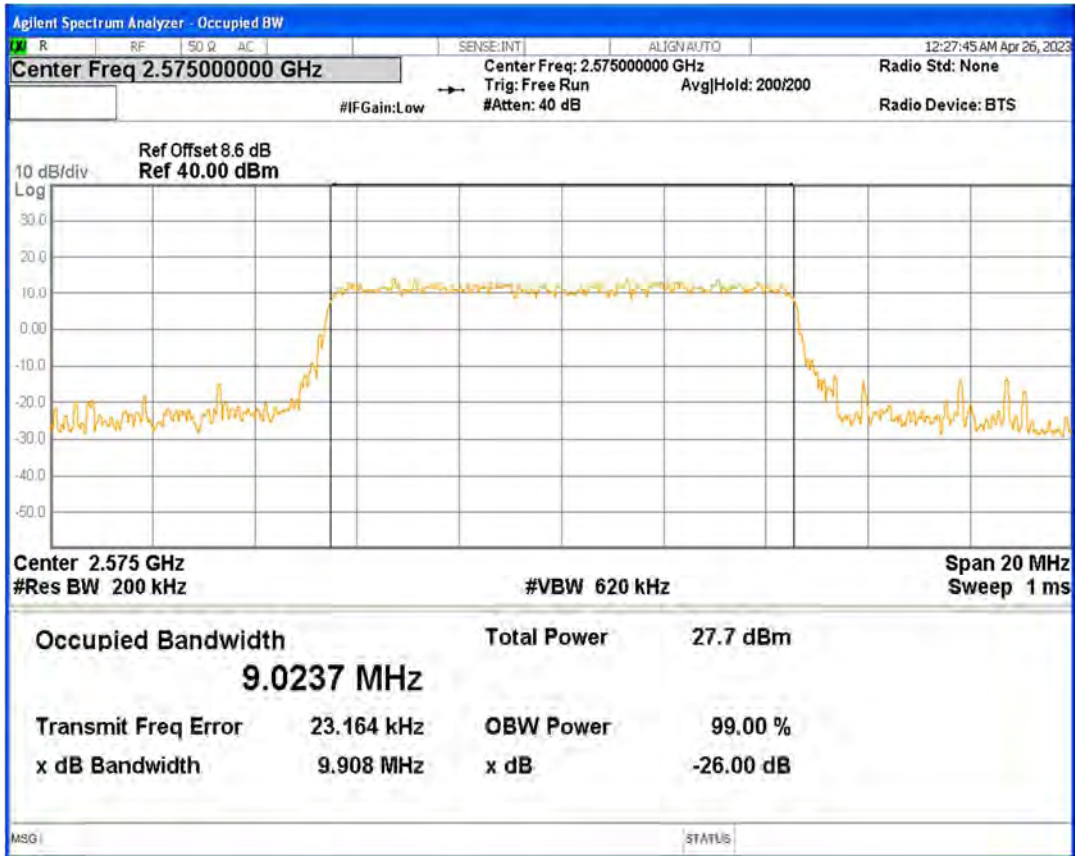

Band38 16QAM BW=10MHz Channel=38000 RB Size=50 Position=#0