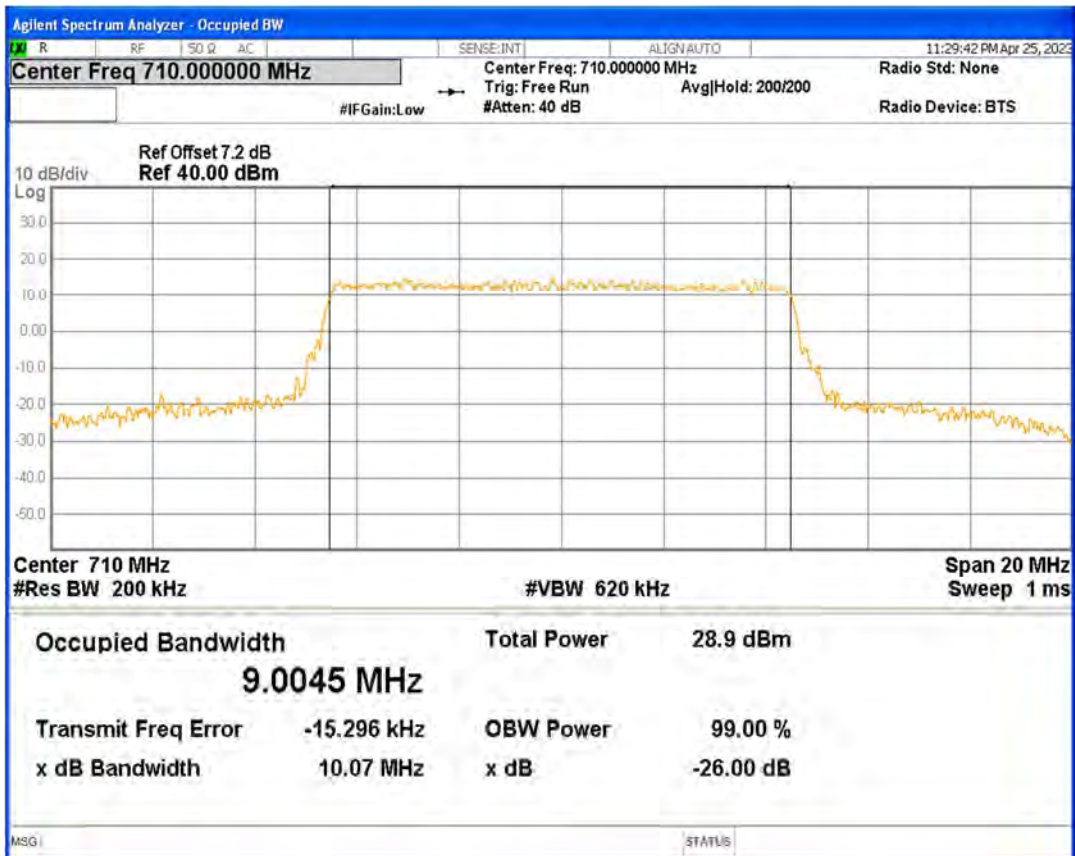

Band17 16QAM BW=10MHz Channel=23800 RB Size=50 Position=#0