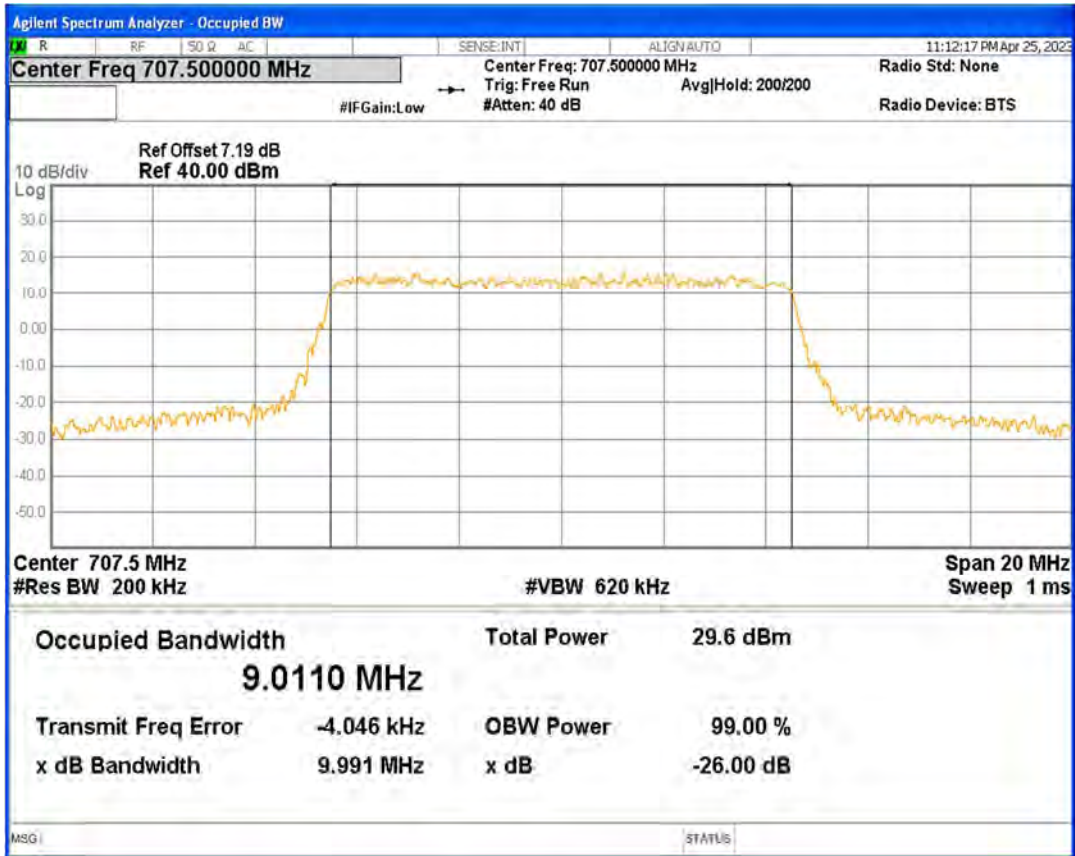

Band12 QPSK BW=10MHz Channel=23130 RB Size=50 Position=#0