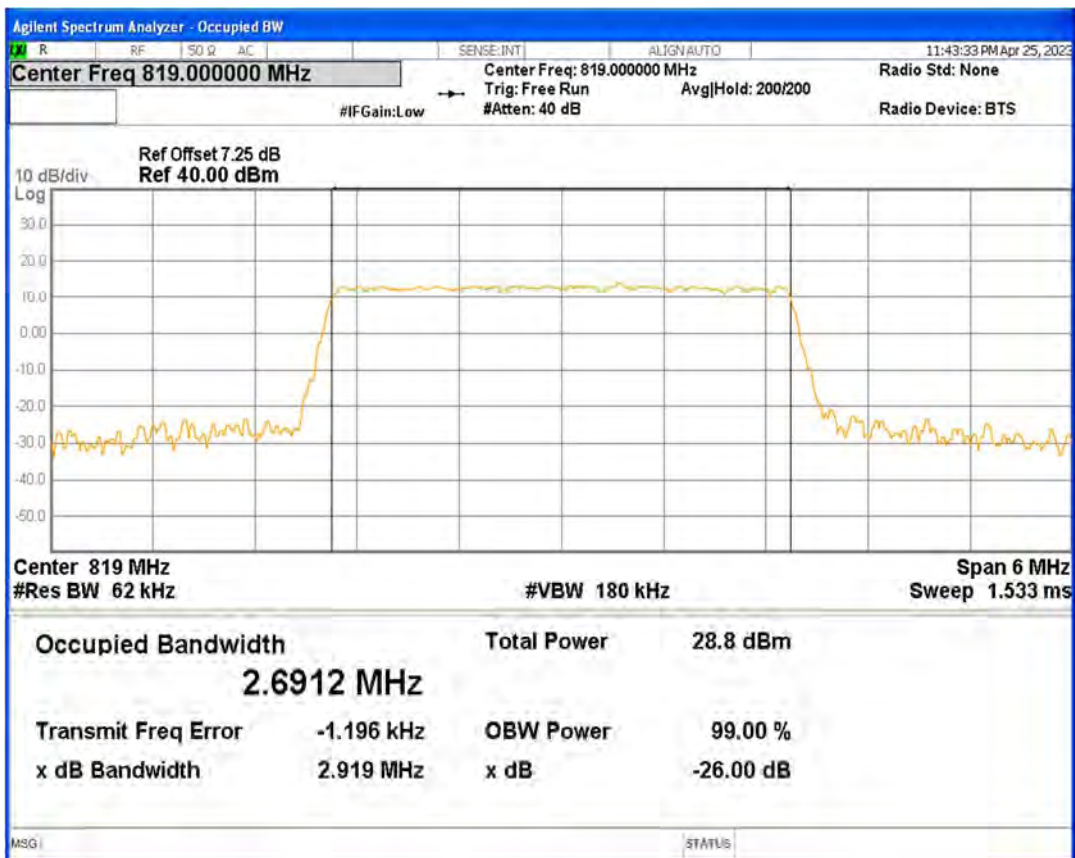

Band26(814-824) 16QAM BW=3MHz Channel=26775 RB Size=15 Position=#0