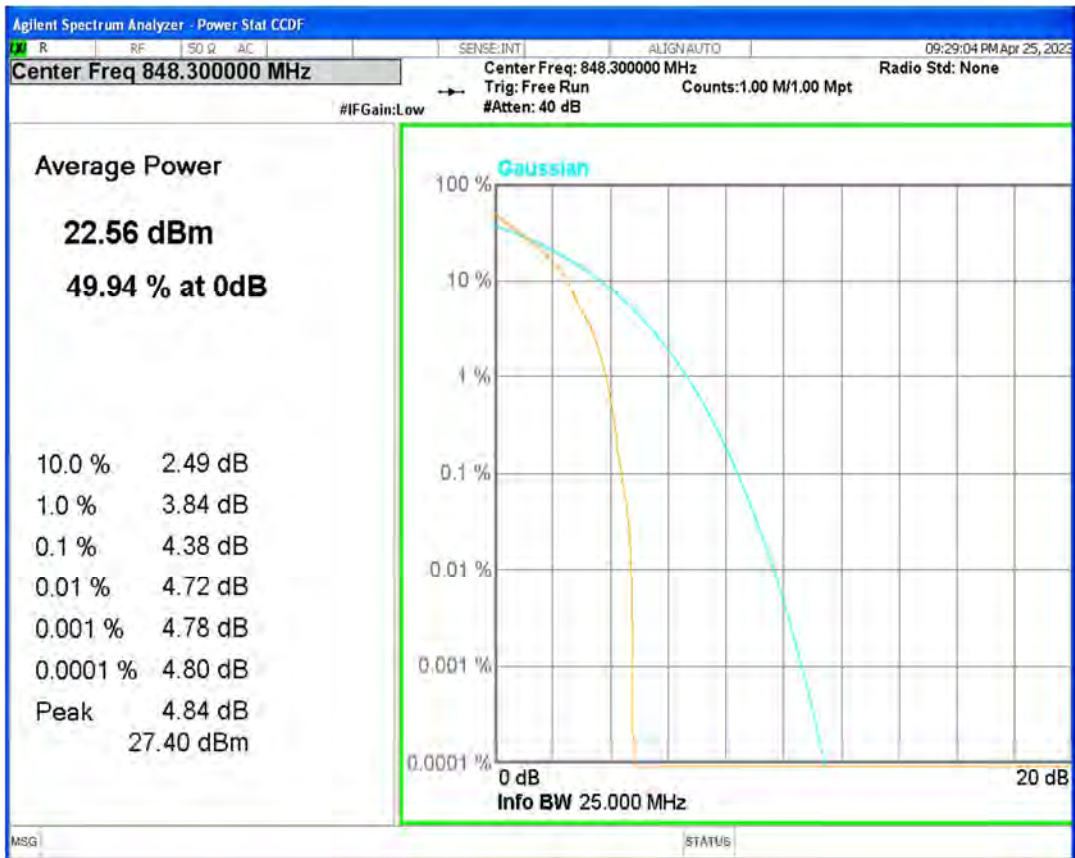

Band5 QPSK BW=1.4MHz Channel=20643 RB Size=1 Position=#0