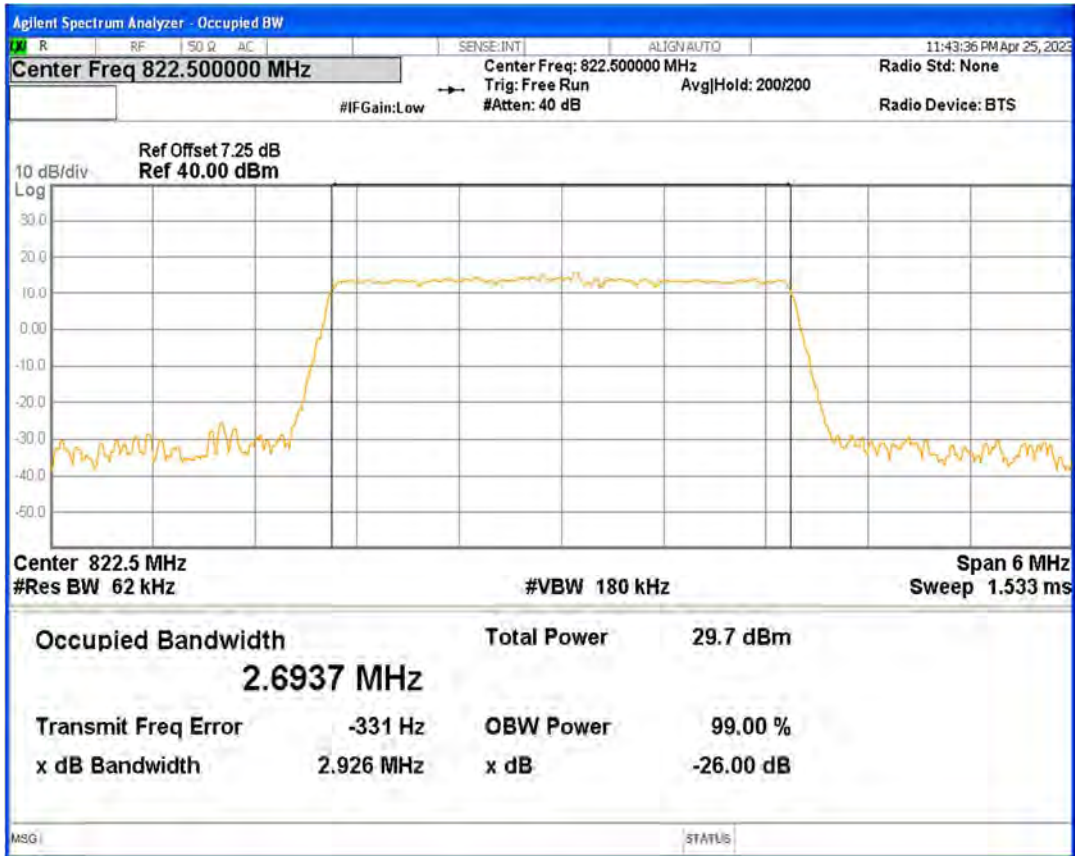

Band26(814-824) QPSK BW=5MHz Channel=26715 RB Size=25 Position=#0