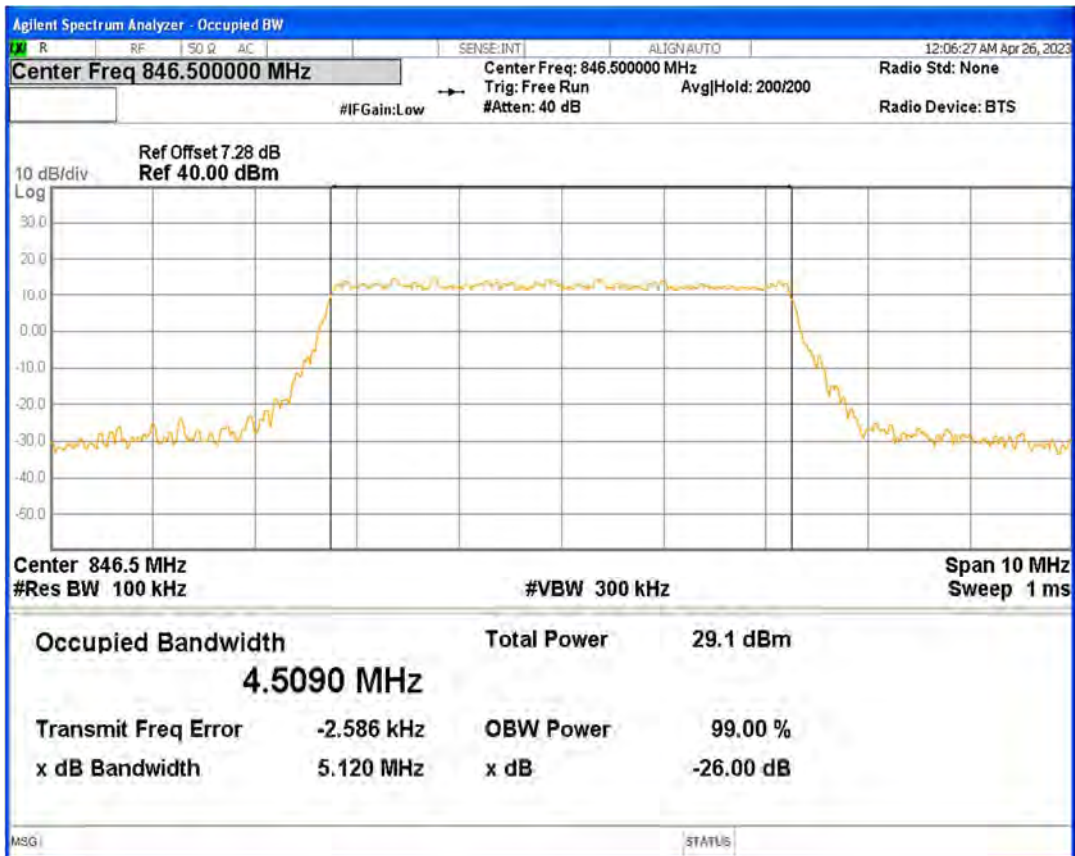

Band38 16QAM BW=10MHz Channel=37800 RB Size=50 Position=#0