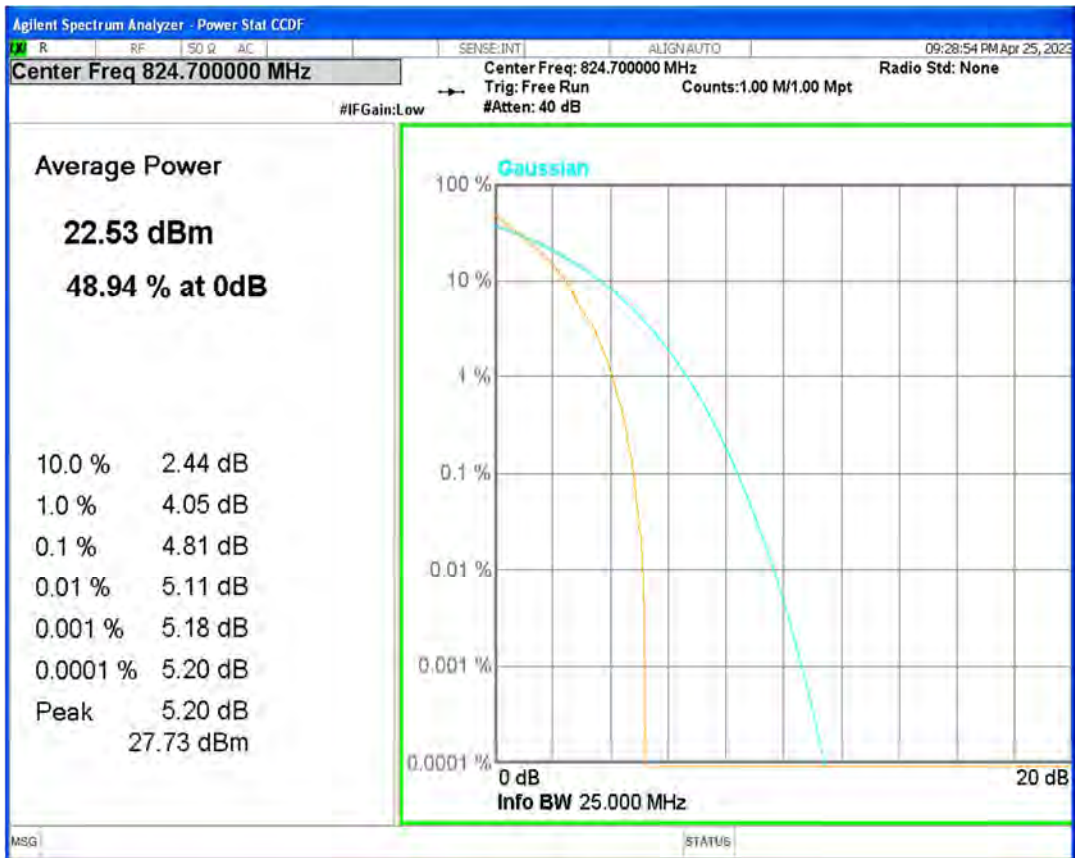

Band5 QPSK BW=1.4MHz Channel=20407 RB Size=1 Position=#0