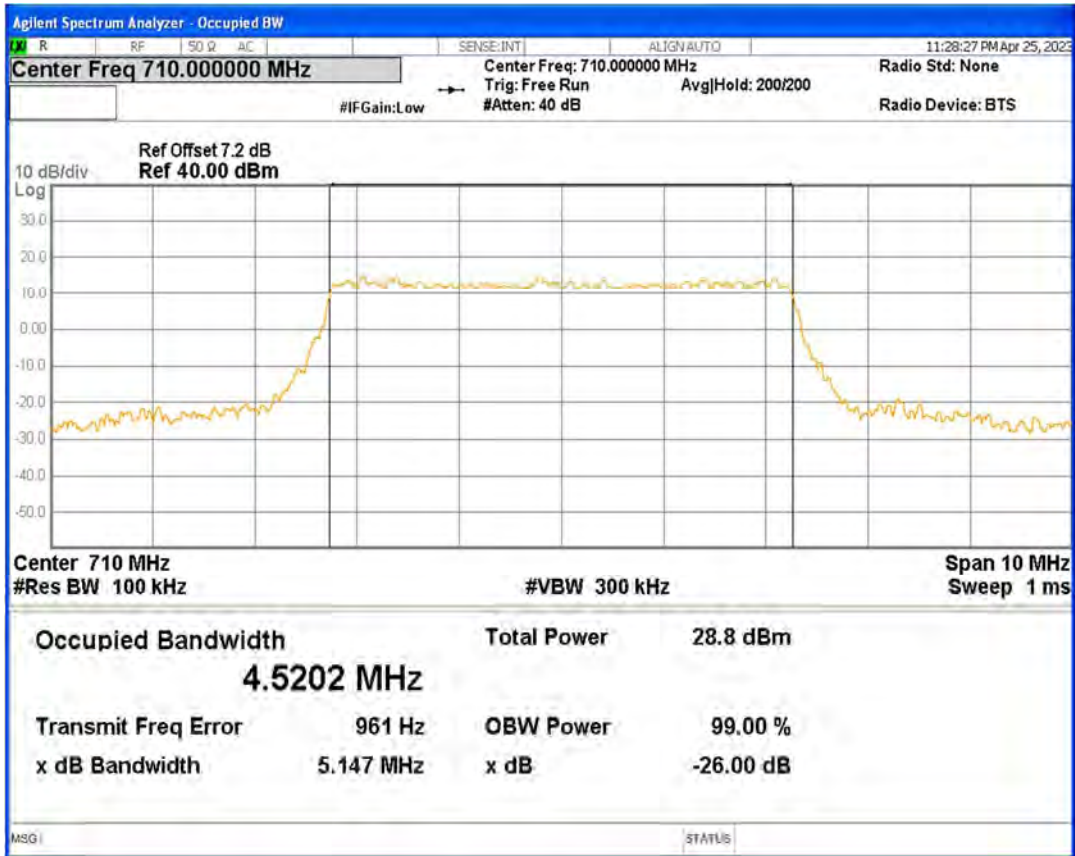

Band17 16QAM BW=5MHz Channel=23825 RB Size=25 Position=#0