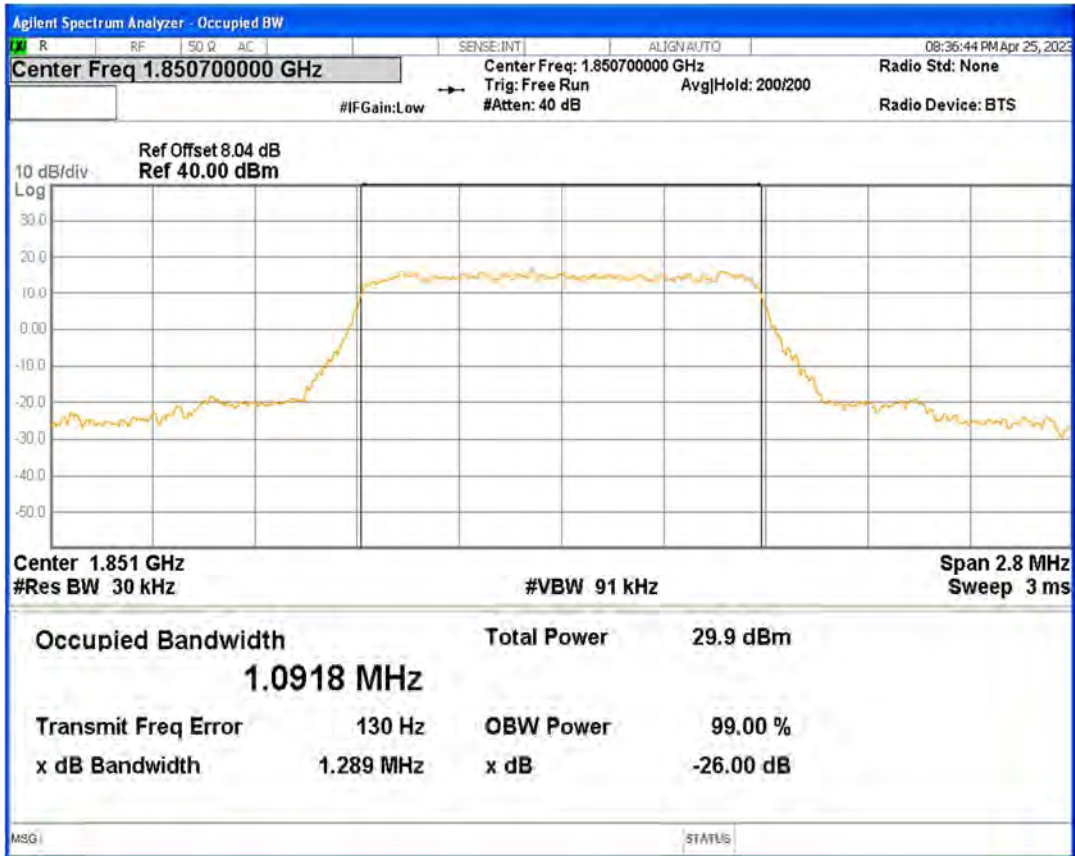

Band2 QPSK BW=1.4MHz Channel=18900 RB Size=6 Position=#0