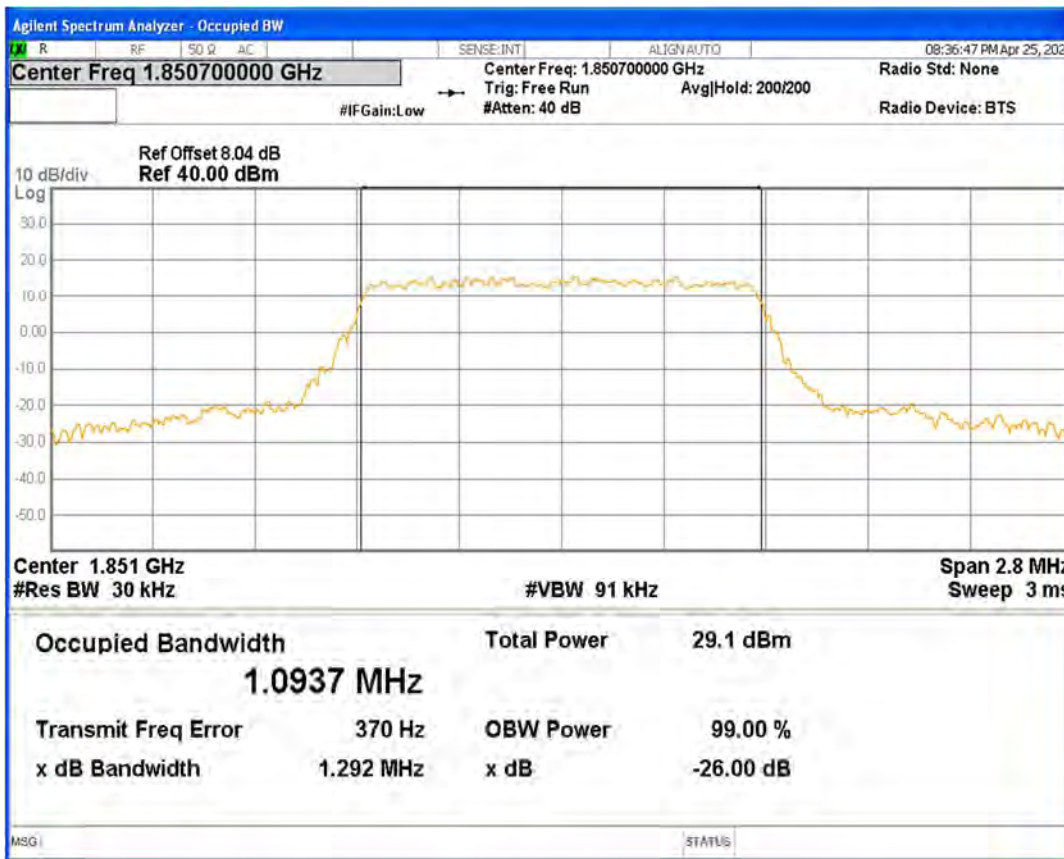

Band2 16QAM BW=1.4MHz Channel=18900 RB Size=6 Position=#0