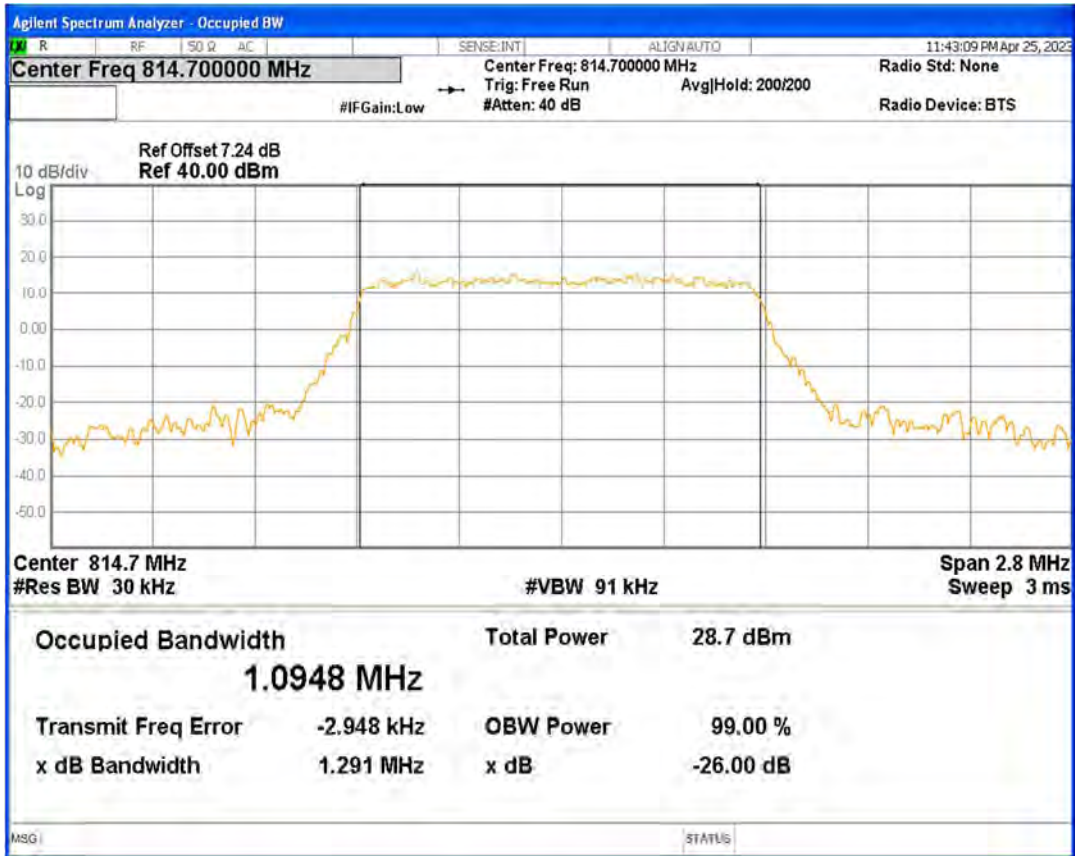

Band26(814-824) 16QAM BW=1.4MHz Channel=26740 RB Size=6 Position=#0