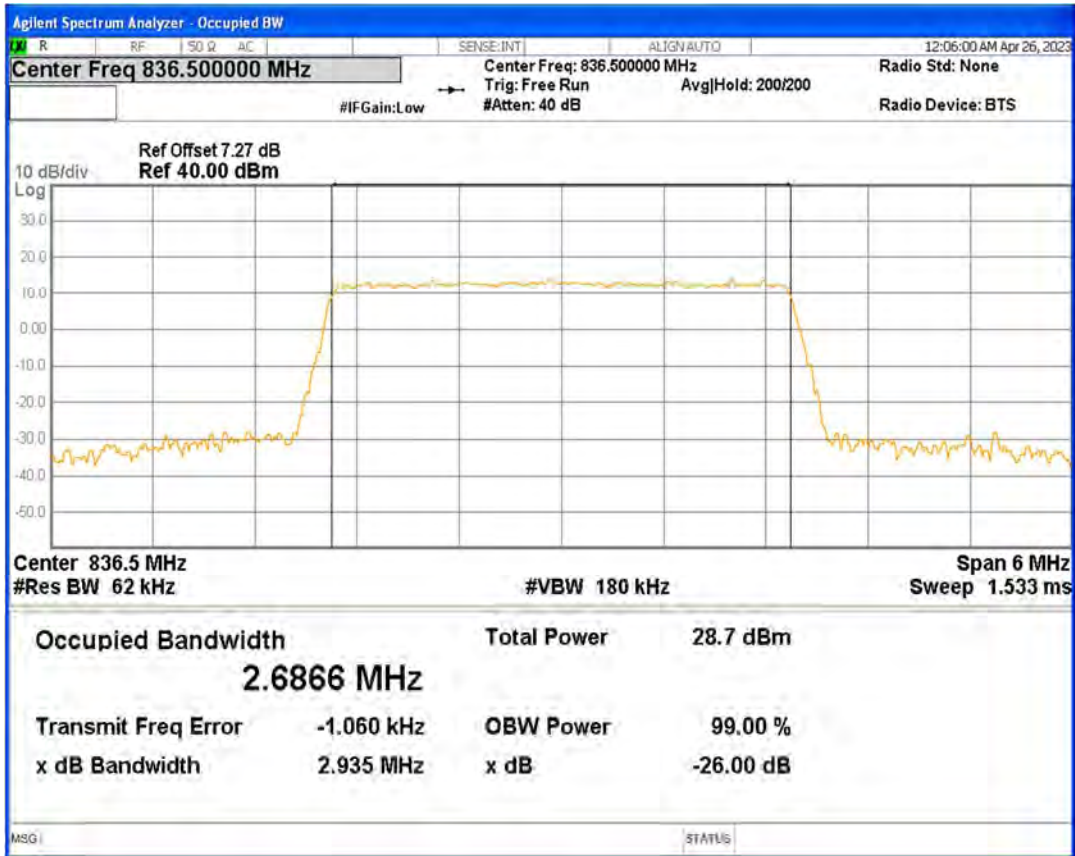

Band26(824-849) 16QAM BW=3MHz Channel=27025 RB Size=15 Position=#0