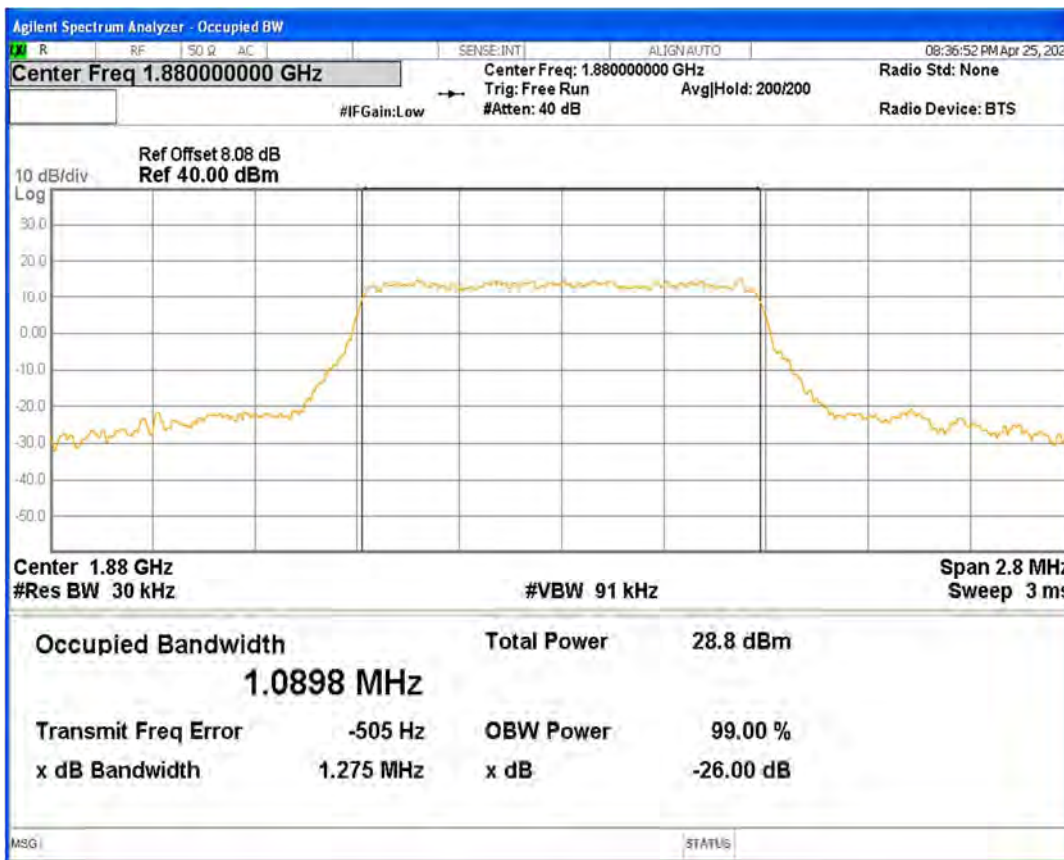

Band2 16QAM BW=1.4MHz Channel=19193 RB Size=6 Position=#0