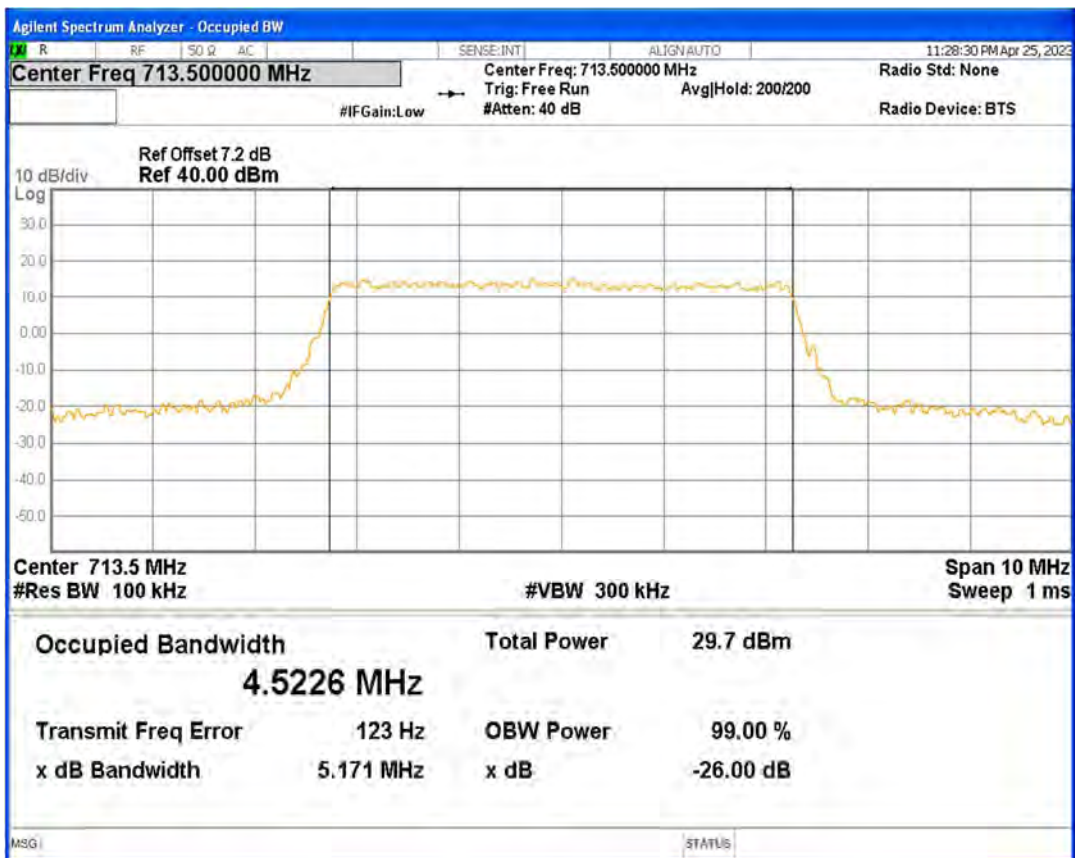

Band17 QPSK BW=10MHz Channel=23800 RB Size=50 Position=#0

Band17 QPSK BW=5MHz Channel=23755 RB Size=25 Position=#0

Band17 QPSK BW=5MHz Channel=23790 RB Size=25 Position=#0

Band17 QPSK BW=5MHz Channel=23825 RB Size=25 Position=#0