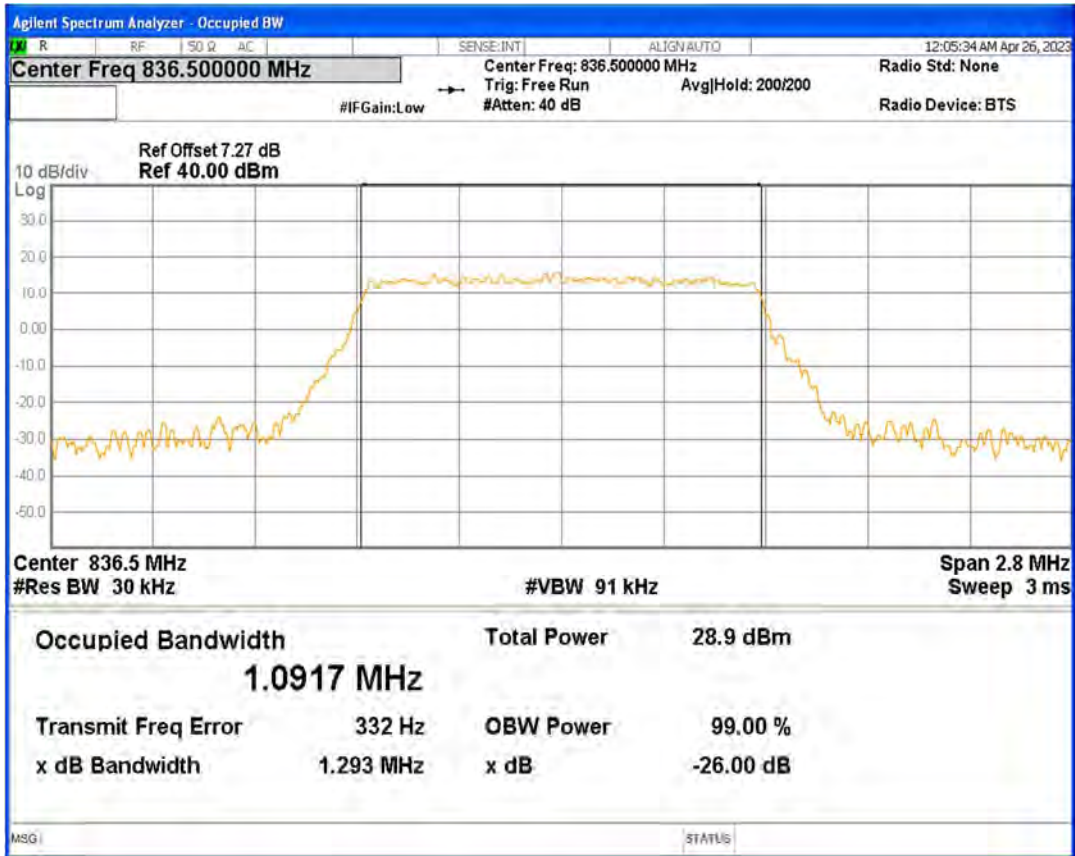

Band26(824-849) 16QAM BW=5MHz Channel=26915 RB Size=25 Position=#0

Band26(824-849) 16QAM BW=5MHz Channel=27015 RB Size=25 Position=#0

Band26(824-849) QPSK BW=1.4MHz Channel=26797 RB Size=6 Position=#0

Band26(824-849) QPSK BW=1.4MHz Channel=26915 RB Size=6 Position=#0