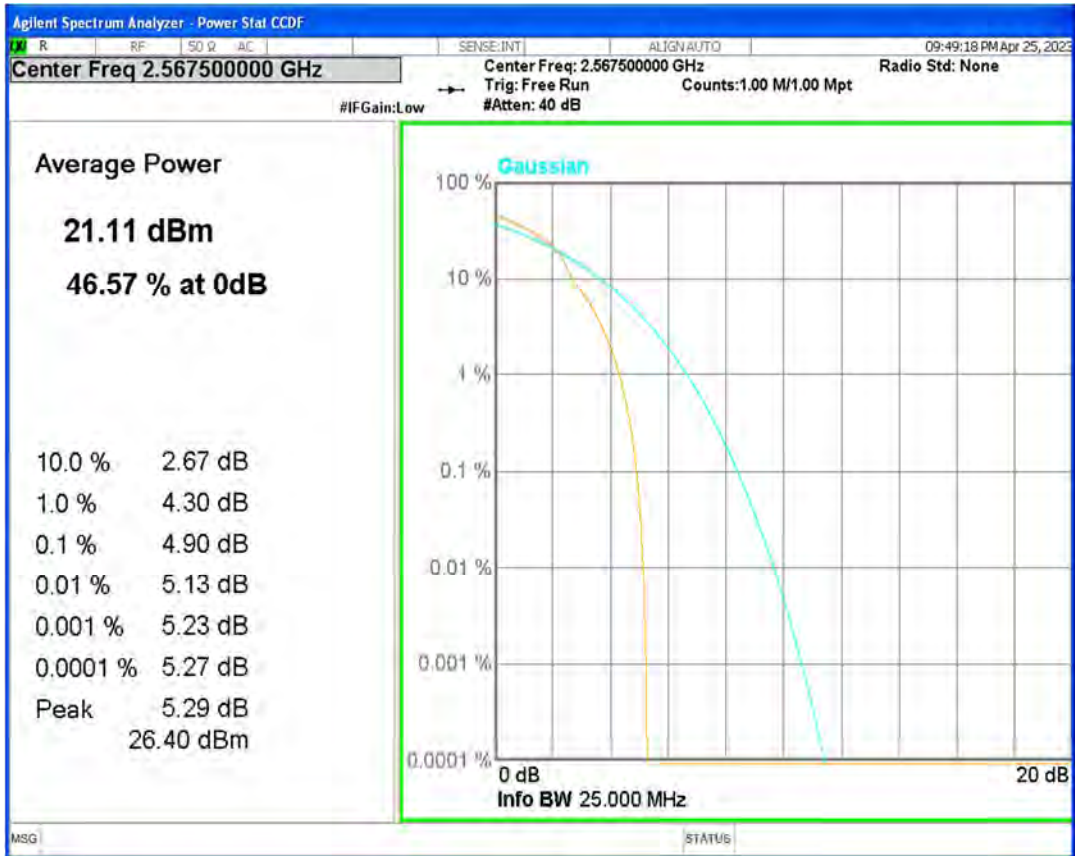

Band7 16QAM BW=5MHz Channel=21425 RB Size=1 Position=#0