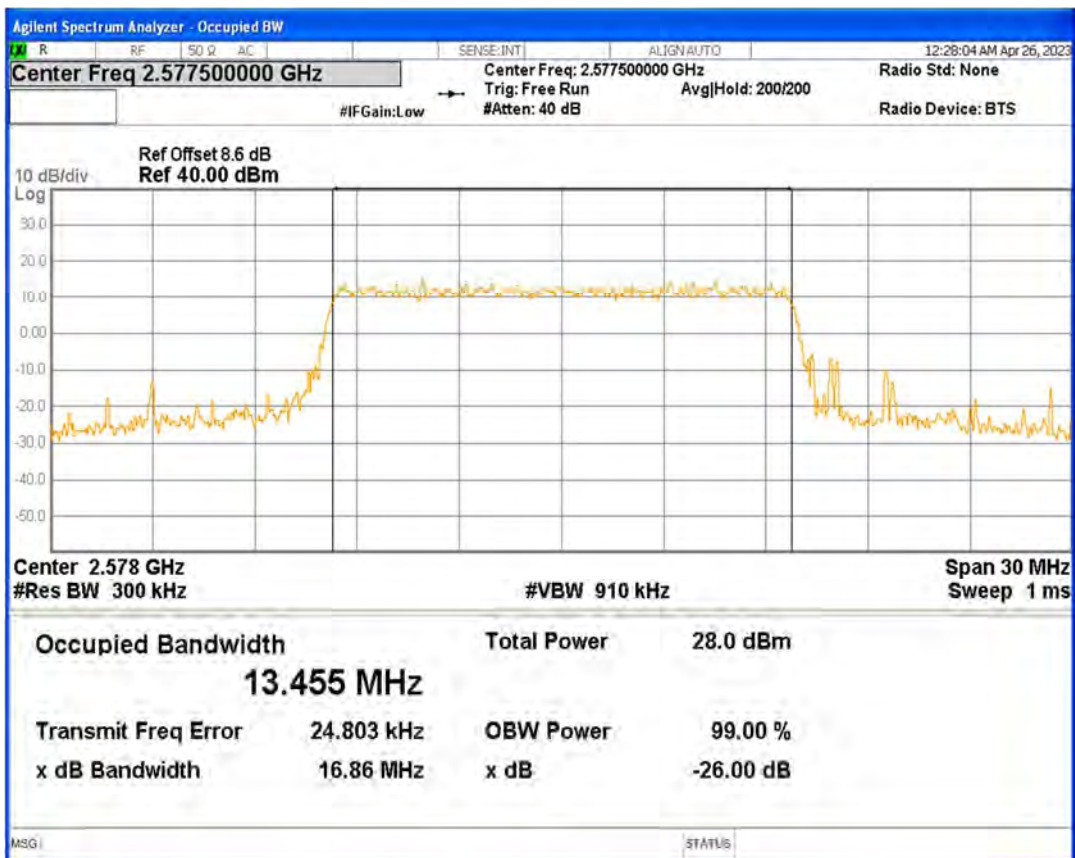

Band38 16QAM BW=15MHz Channel=38000 RB Size=75 Position=#0