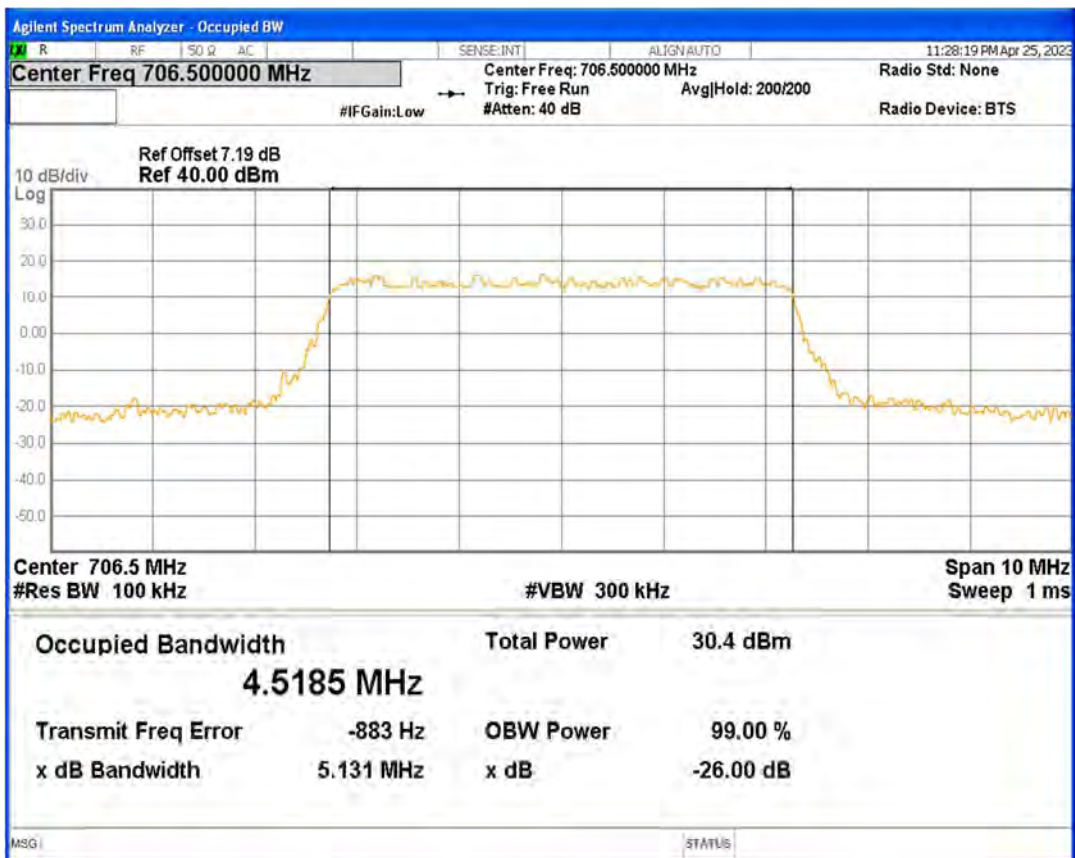

Band17 QPSK BW=5MHz Channel=23790 RB Size=25 Position=#0