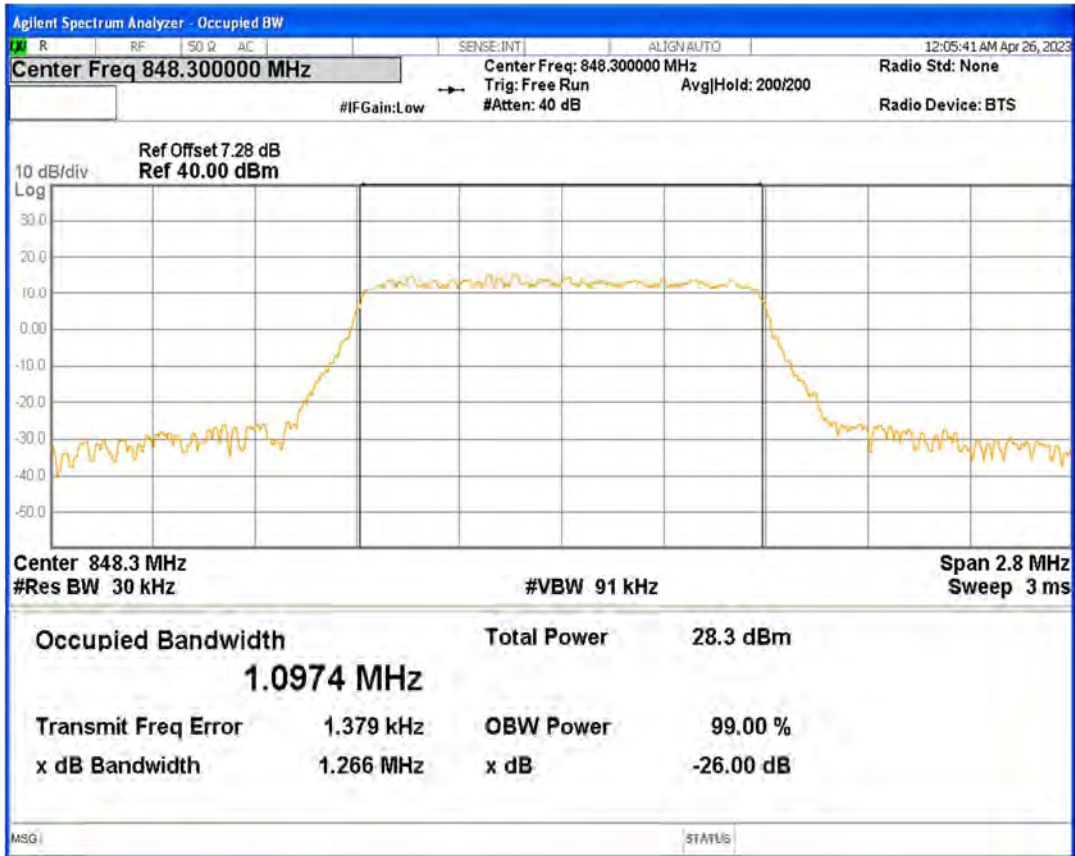

Band26(814-824) QPSK BW=5MHz Channel=26765 RB Size=25 Position=#0

Band26(824-849) 16QAM BW=1.4MHz Channel=26797 RB Size=6 Position=#0

Band26(824-849) 16QAM BW=1.4MHz Channel=26915 RB Size=6 Position=#0

Band26(824-849) 16QAM BW=1.4MHz Channel=27033 RB Size=6 Position=#0