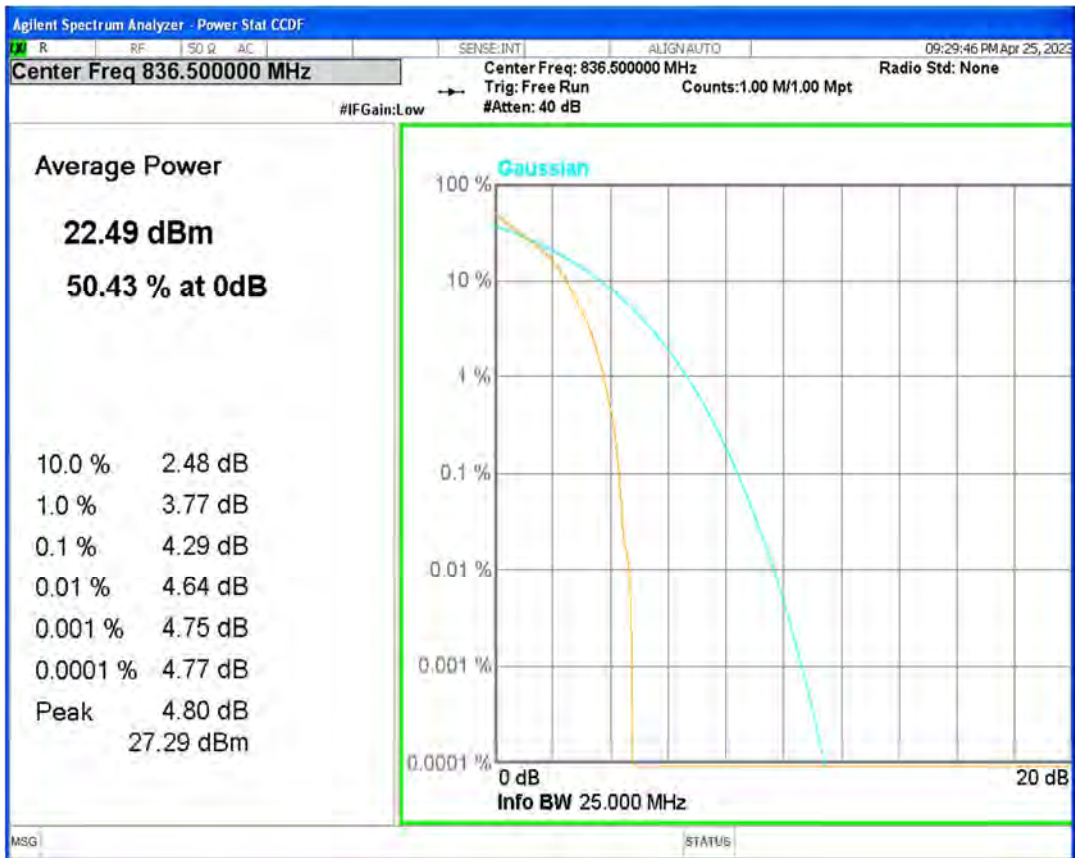

Band5 QPSK BW=5MHz Channel=20525 RB Size=1 Position=#0