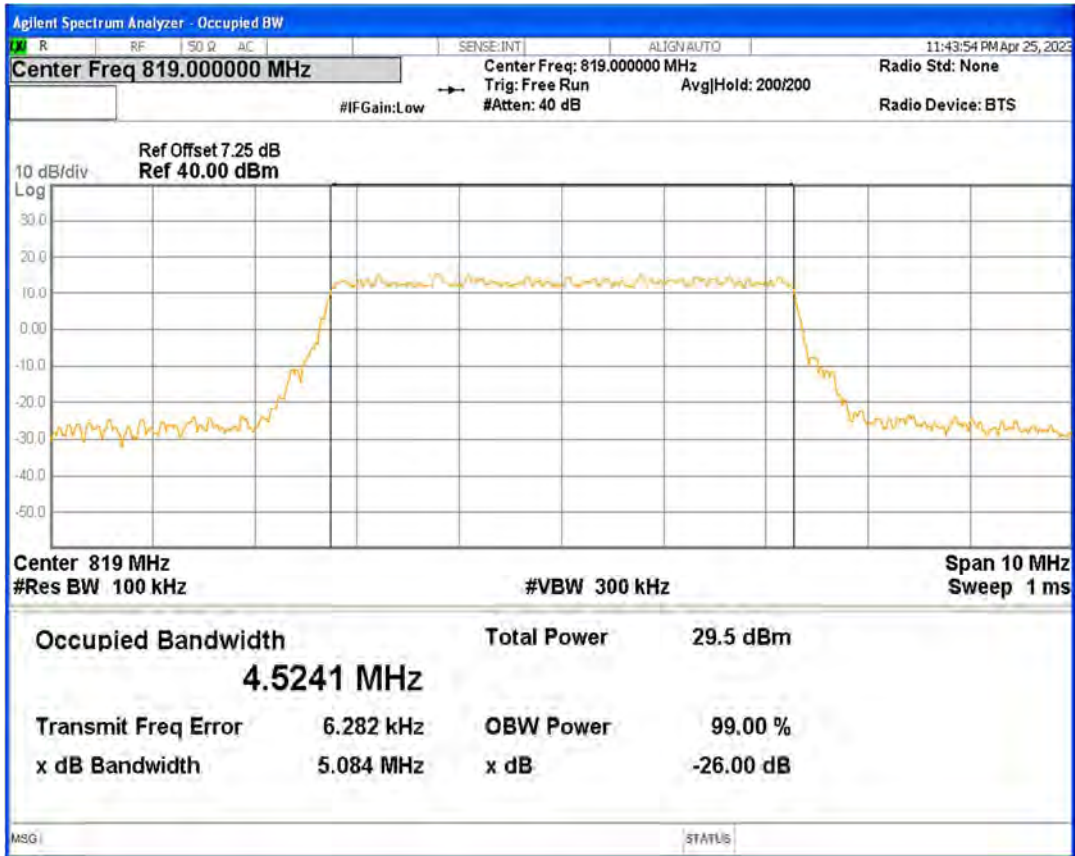

Band26(814-824) QPSK BW=3MHz Channel=26740 RB Size=15 Position=#0

Band26(814-824) QPSK BW=3MHz Channel=26775 RB Size=15 Position=#0

Band26(814-824) QPSK BW=5MHz Channel=26715 RB Size=25 Position=#0

Band26(814-824) QPSK BW=5MHz Channel=26740 RB Size=25 Position=#0