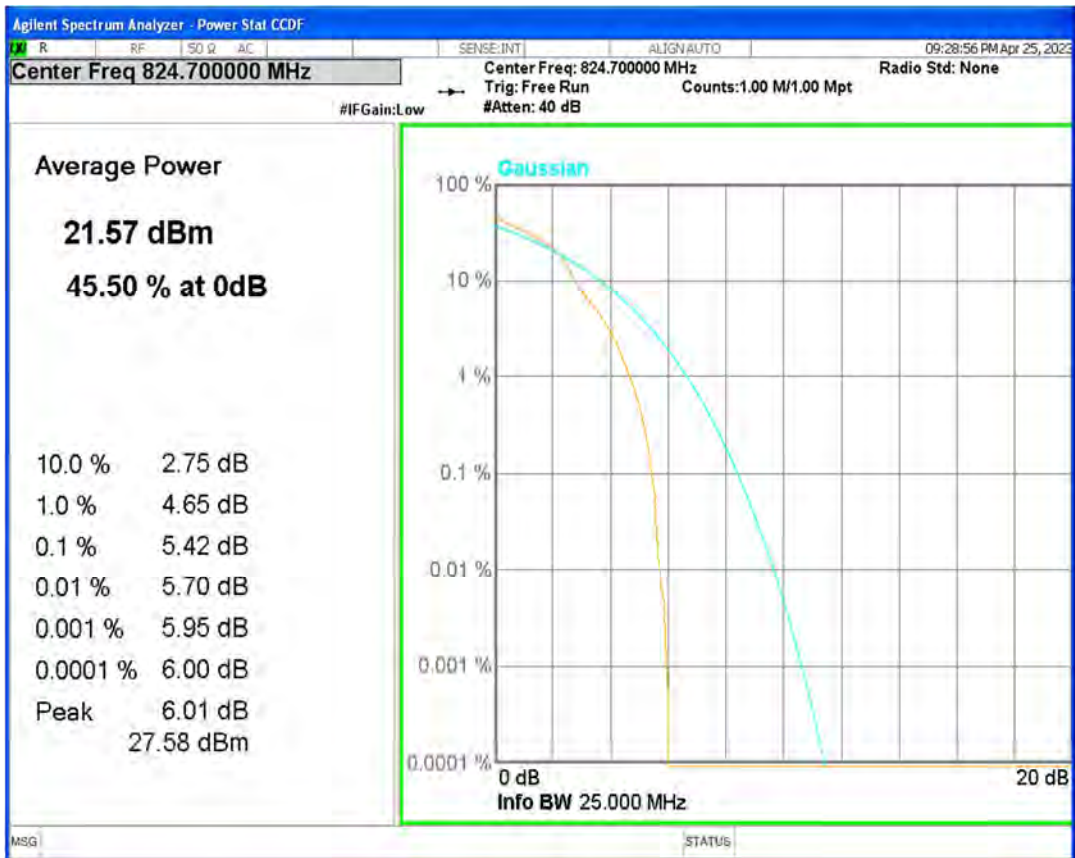

Band5 16QAM BW=1.4MHz Channel=20407 RB Size=1 Position=#0