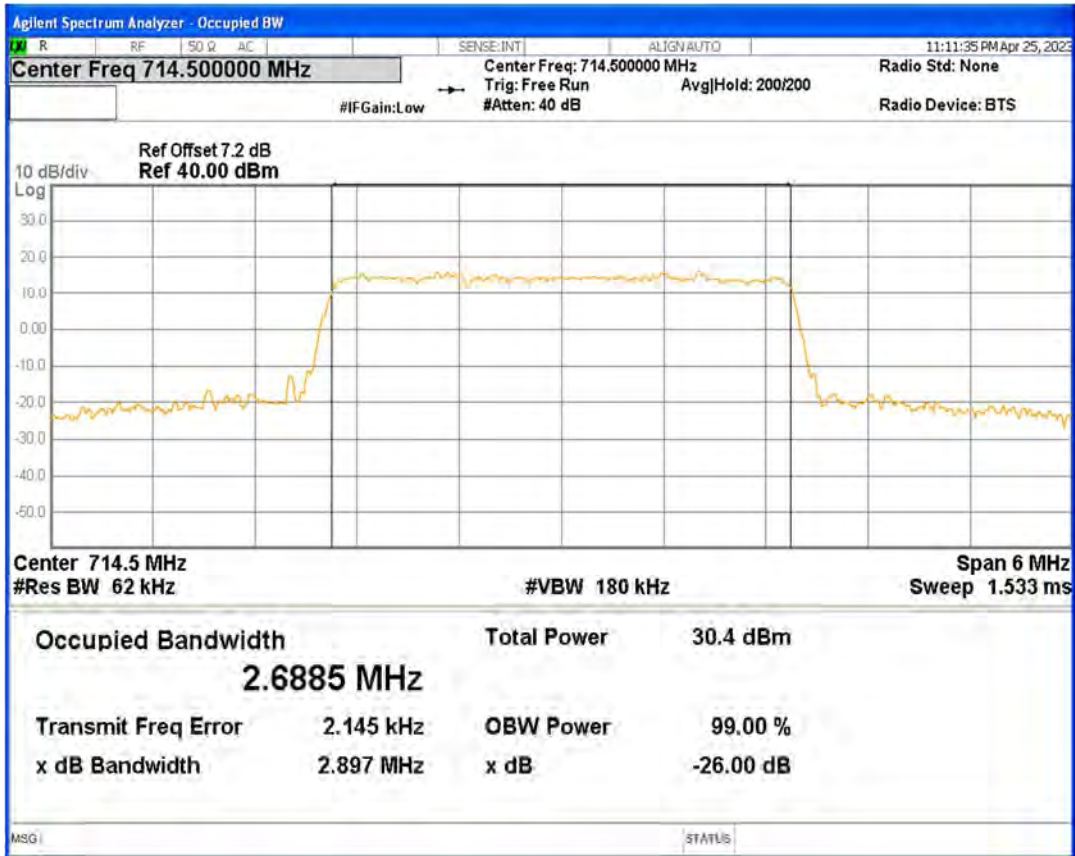

Band12 QPSK BW=5MHz Channel=23035 RB Size=25 Position=#0