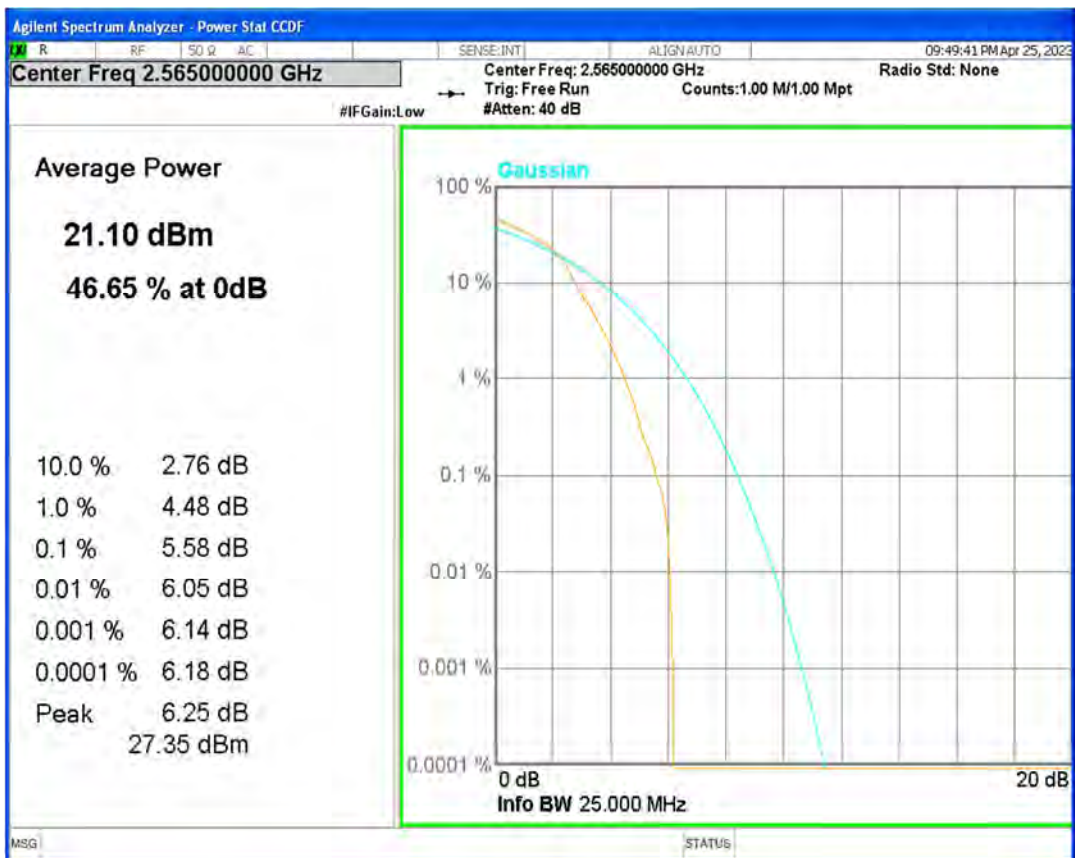

Band7 16QAM BW=10MHz Channel=21400 RB Size=1 Position=#0