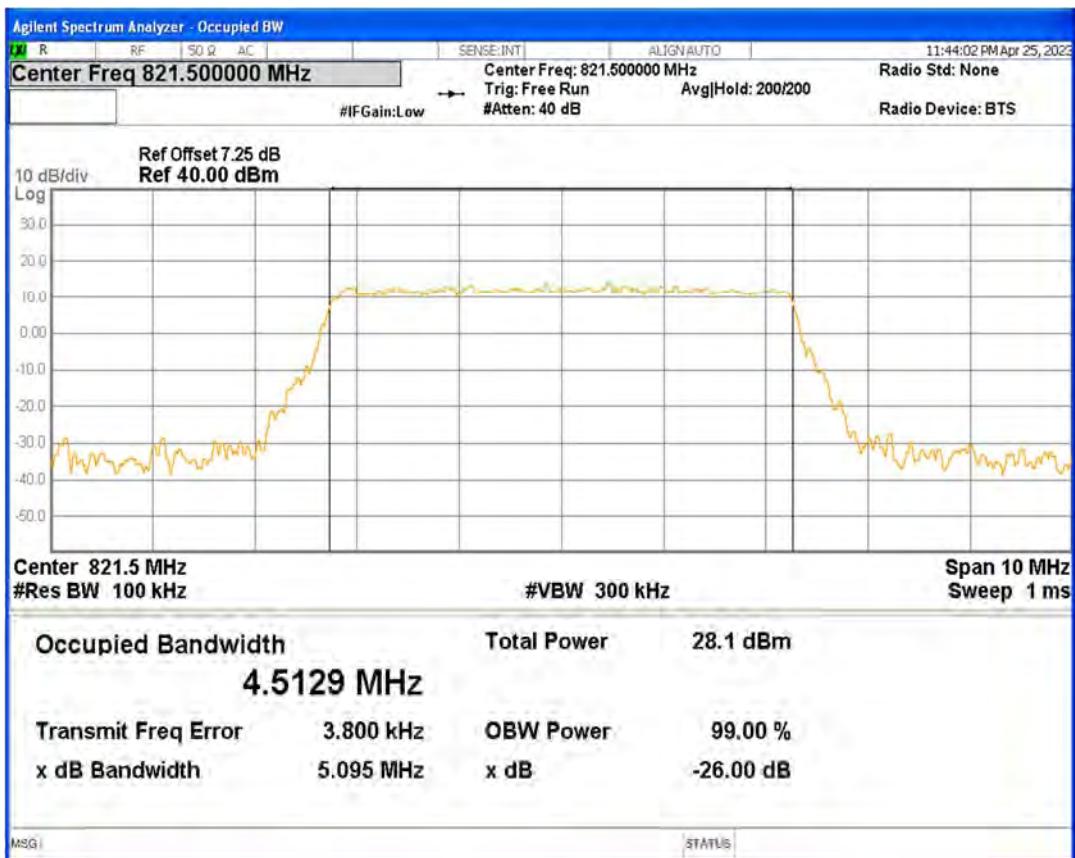

Band26(814-824) QPSK BW=1.4MHz Channel=26697 RB Size=6 Position=#0