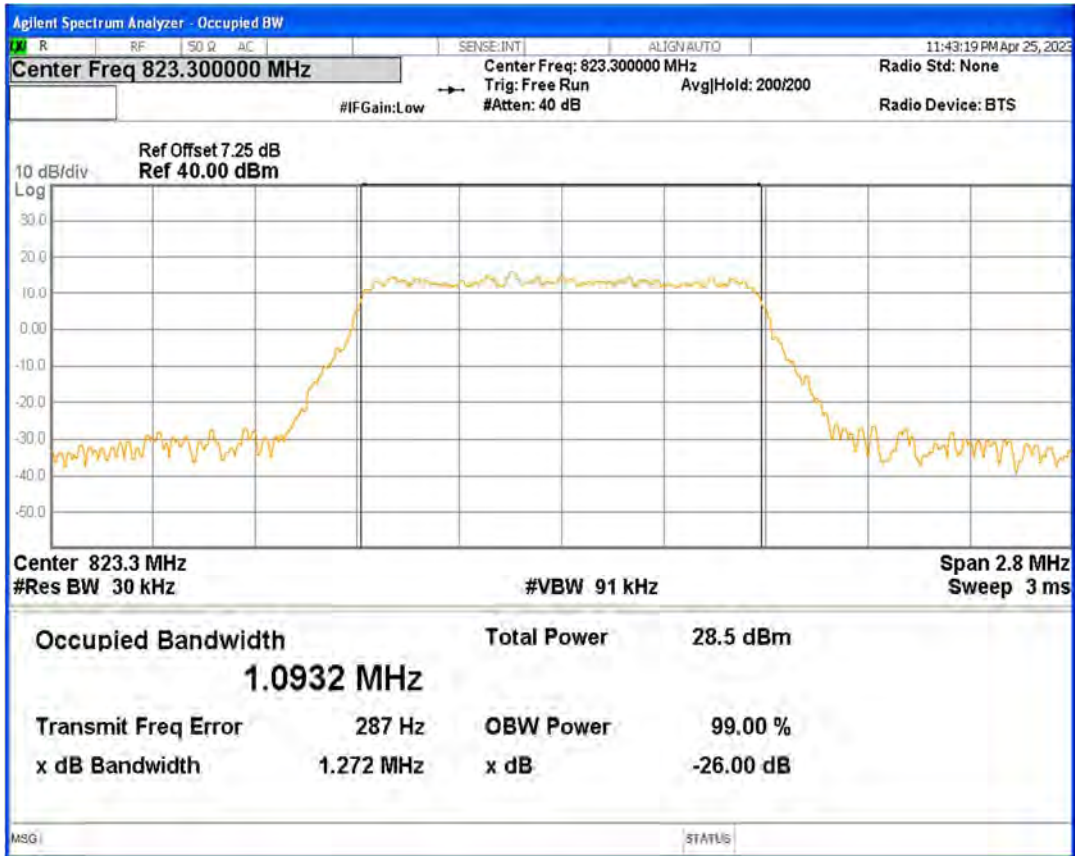

Band26(814-824) 16QAM BW=10MHz Channel=26740 RB Size=50 Position=#0