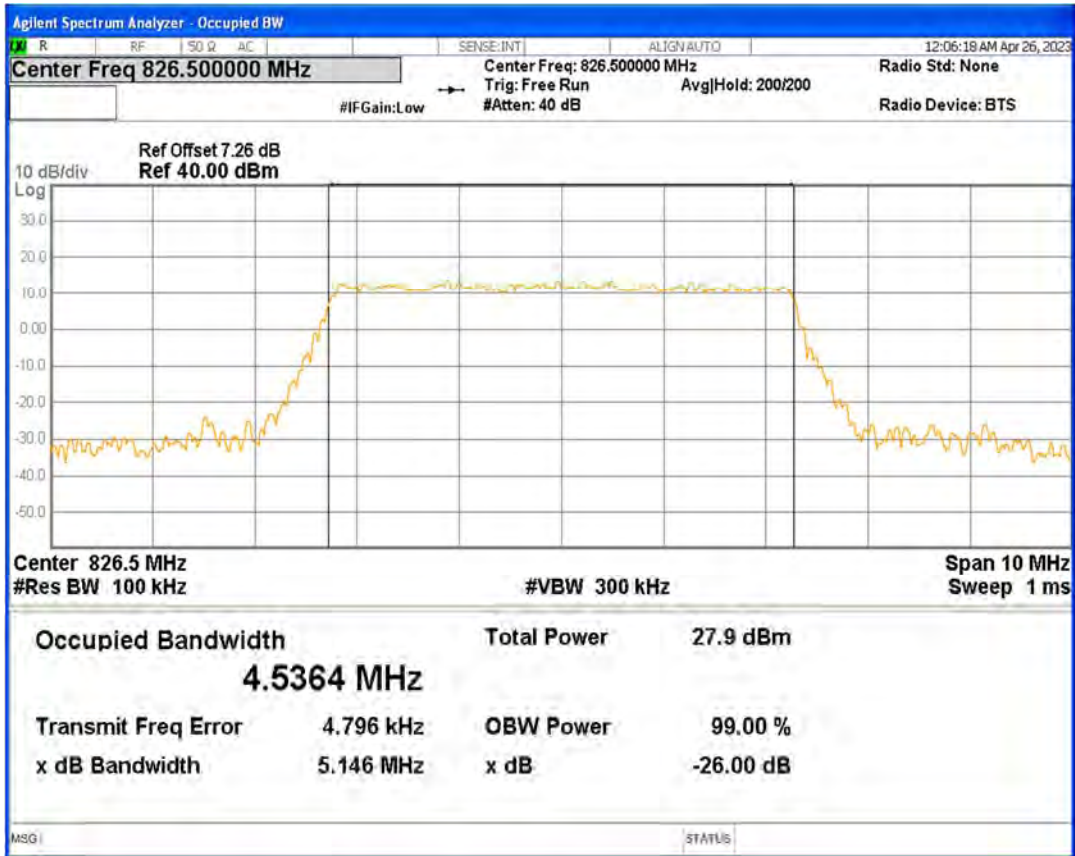

Band26(824-849) 16QAM BW=3MHz Channel=26805 RB Size=15 Position=#0

Band26(824-849) 16QAM BW=3MHz Channel=26915 RB Size=15 Position=#0

Band26(824-849) 16QAM BW=3MHz Channel=27025 RB Size=15 Position=#0

Band26(824-849) 16QAM BW=5MHz Channel=26815 RB Size=25 Position=#0