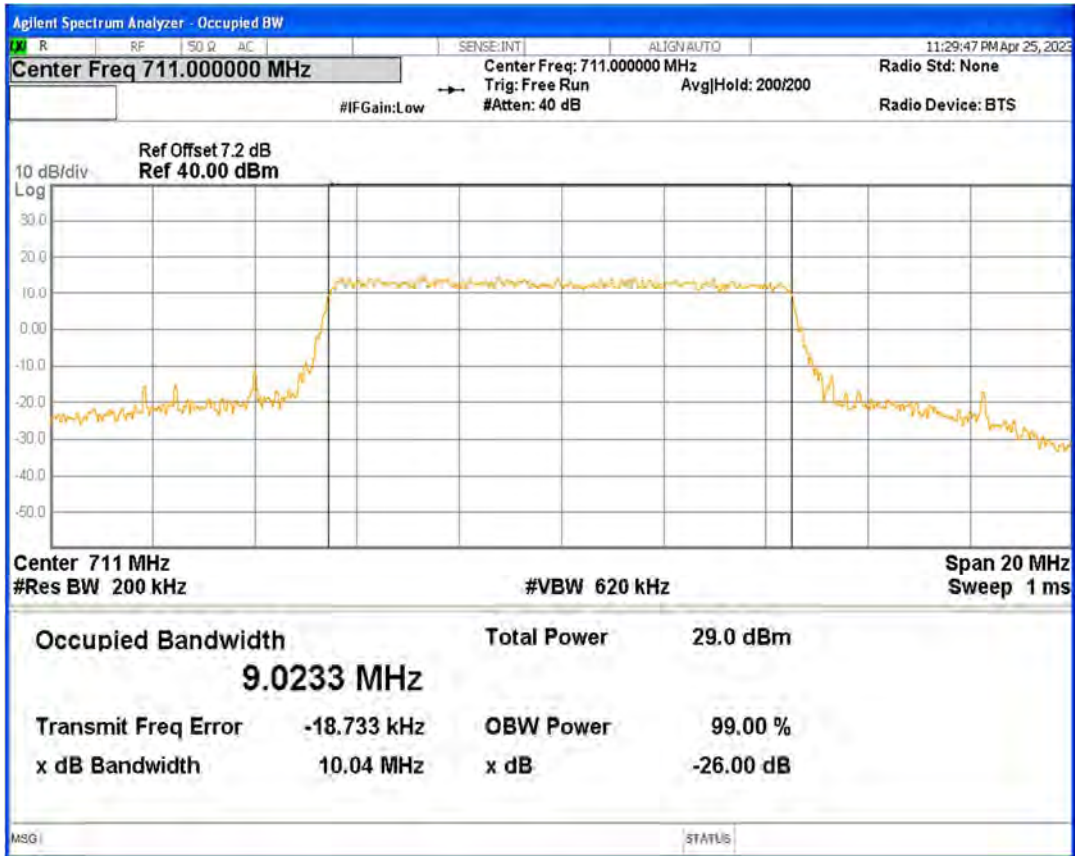

Band17 16QAM BW=5MHz Channel=23755 RB Size=25 Position=#0