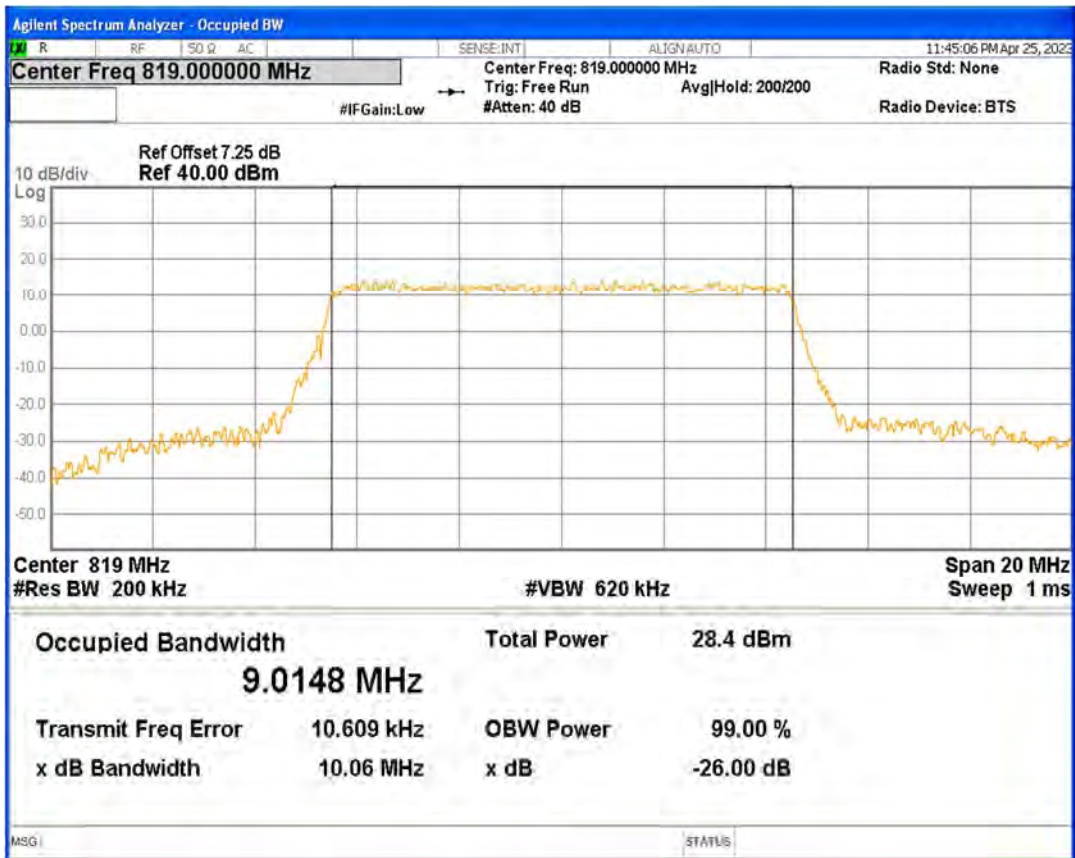

Band26(814-824) 16QAM BW=3MHz Channel=26705 RB Size=15 Position=#0