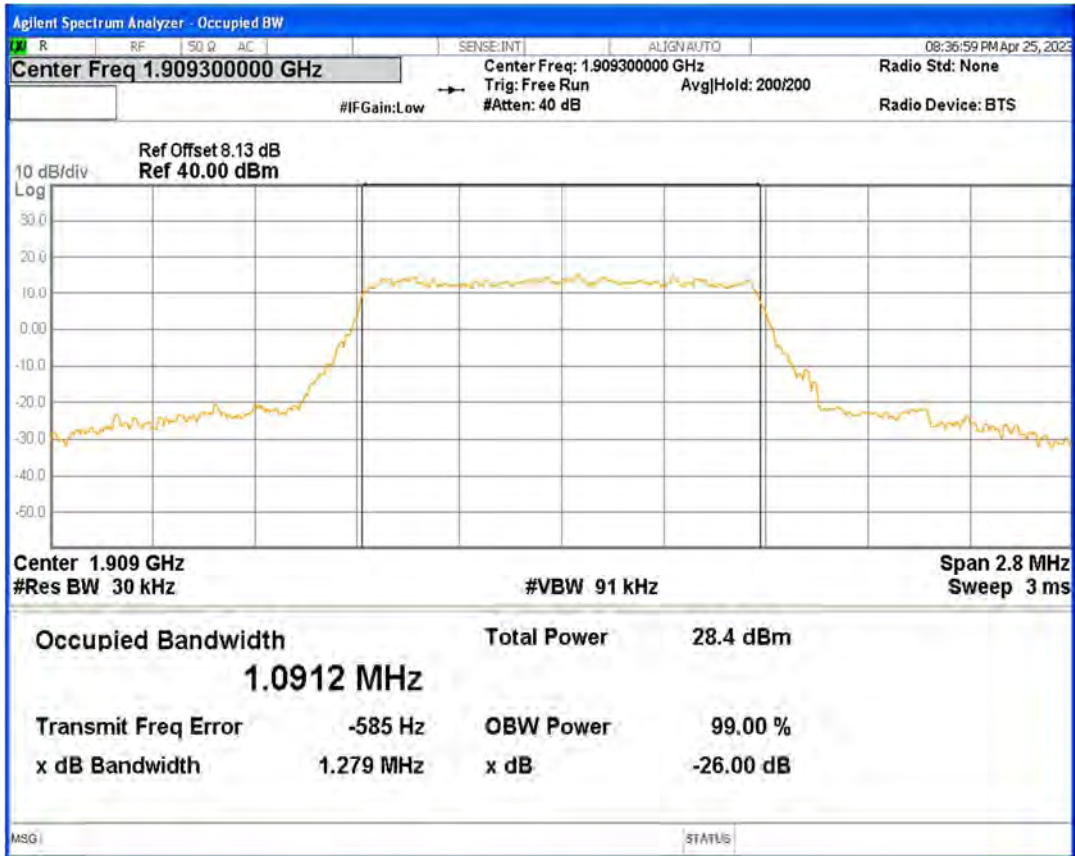

Band2 16QAM BW=10MHz Channel=18650 RB Size=50 Position=#0