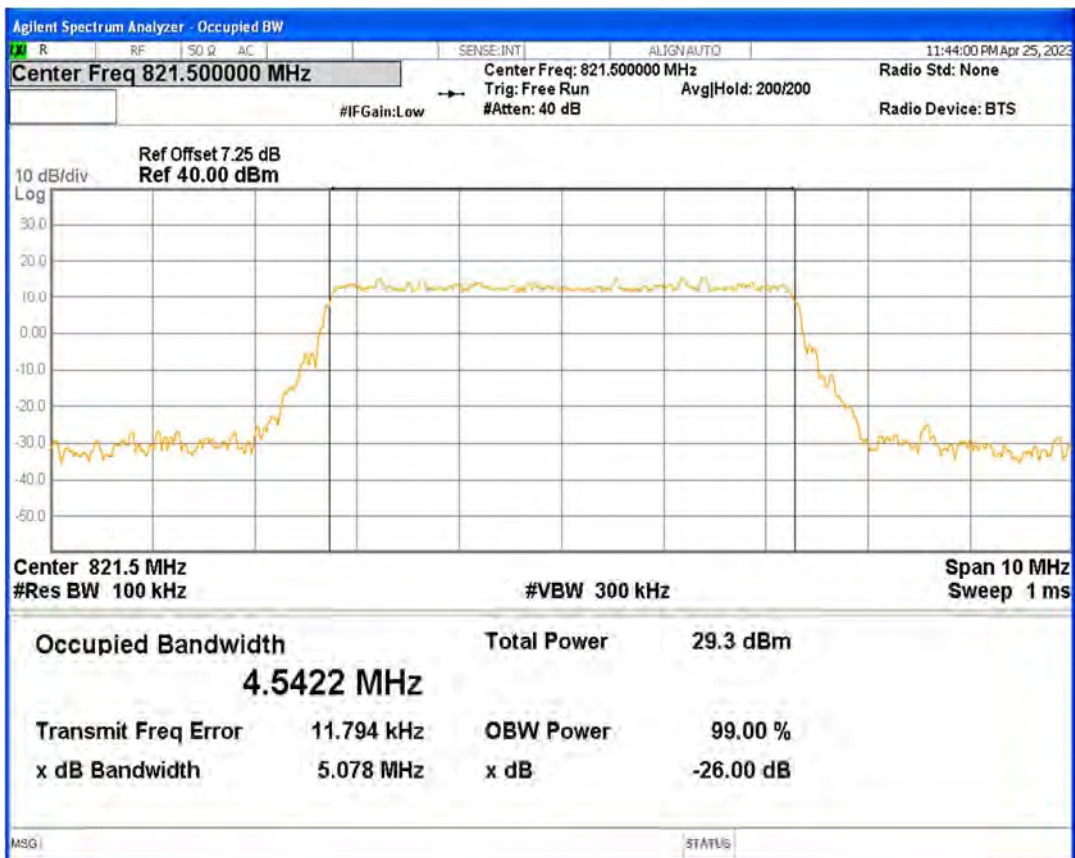

Band26(824-849) 16QAM BW=1.4MHz Channel=26797 RB Size=6 Position=#0