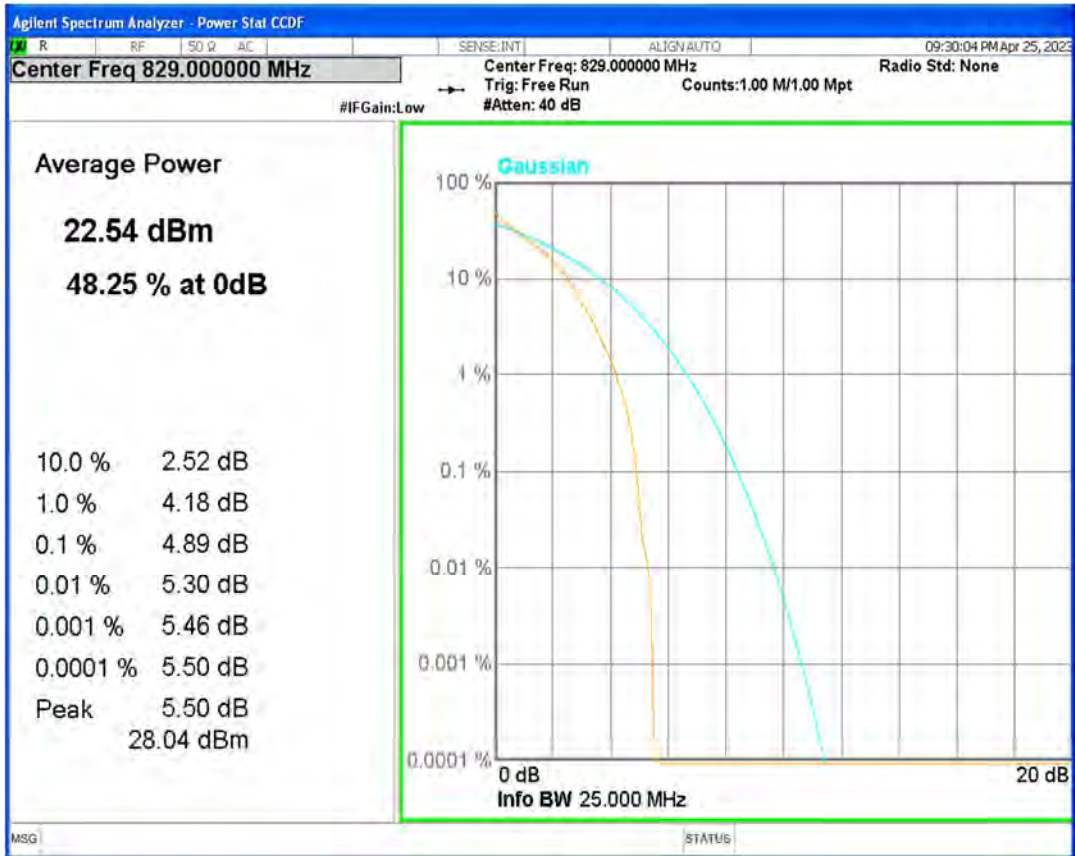

Band5 QPSK BW=10MHz Channel=20450 RB Size=1 Position=#0