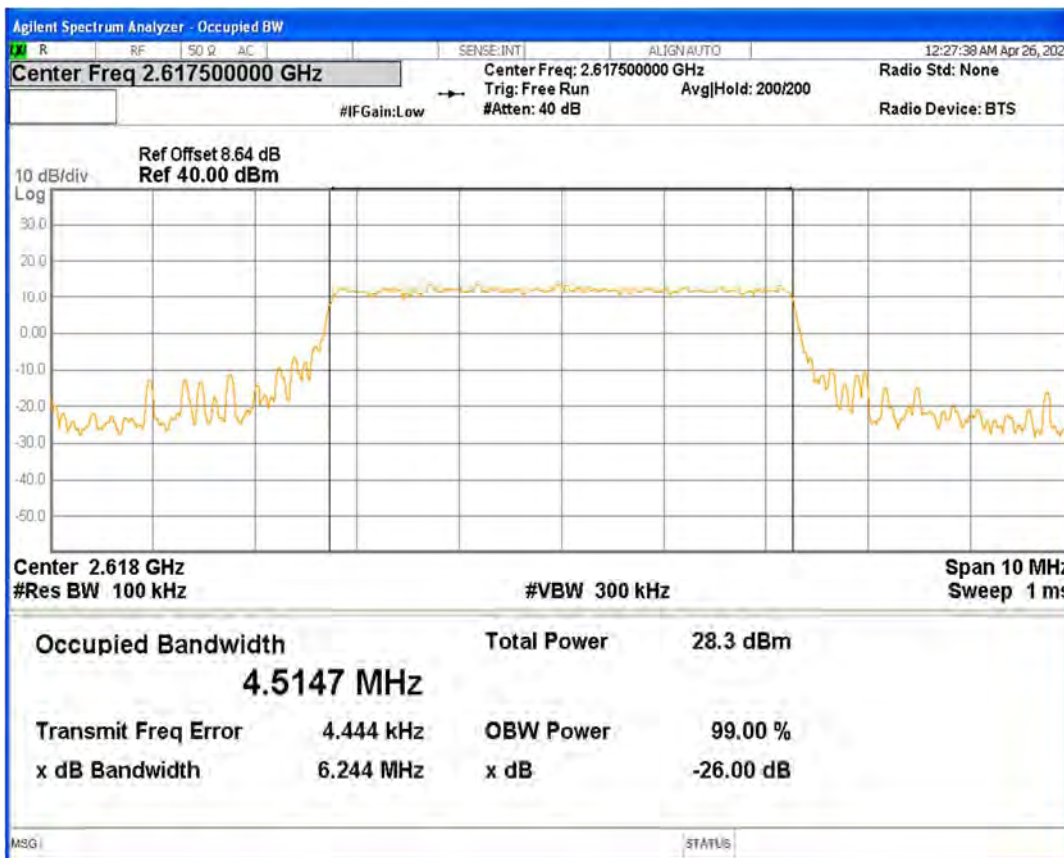

Band38 QPSK BW=10MHz Channel=37800 RB Size=50 Position=#0