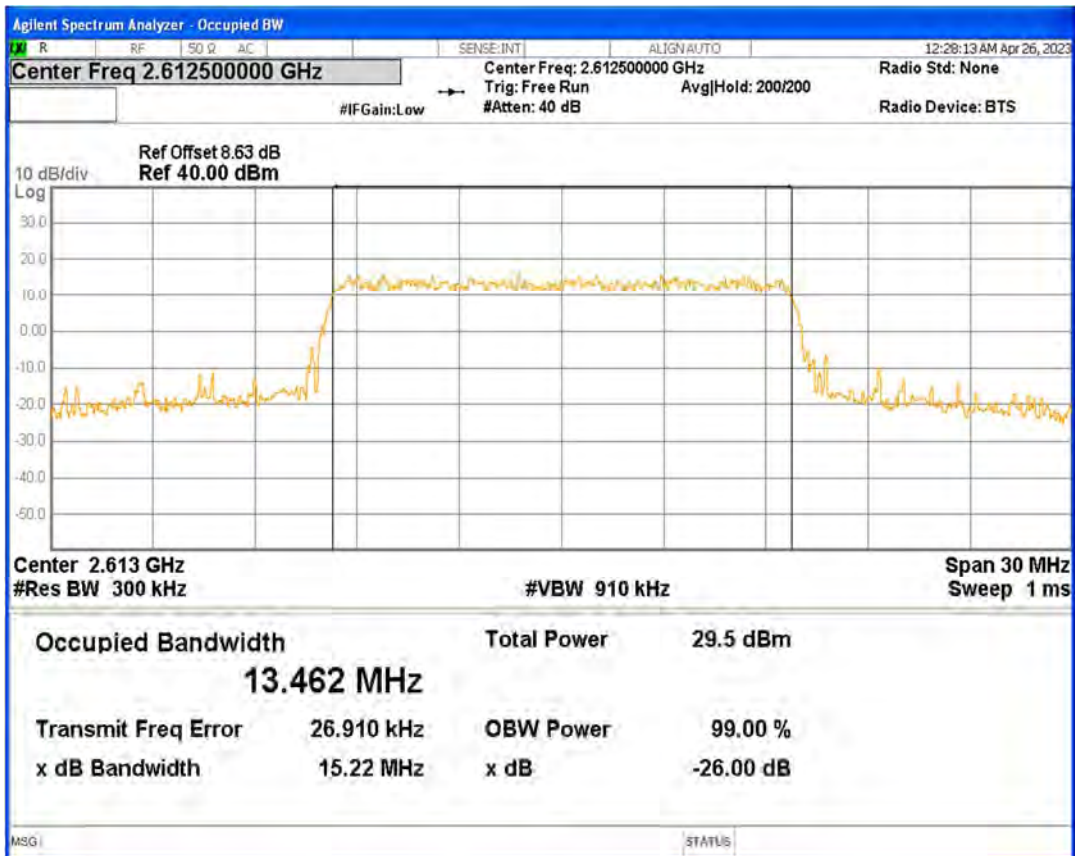

Band38 QPSK BW=20MHz Channel=37850 RB Size=100 Position=#0