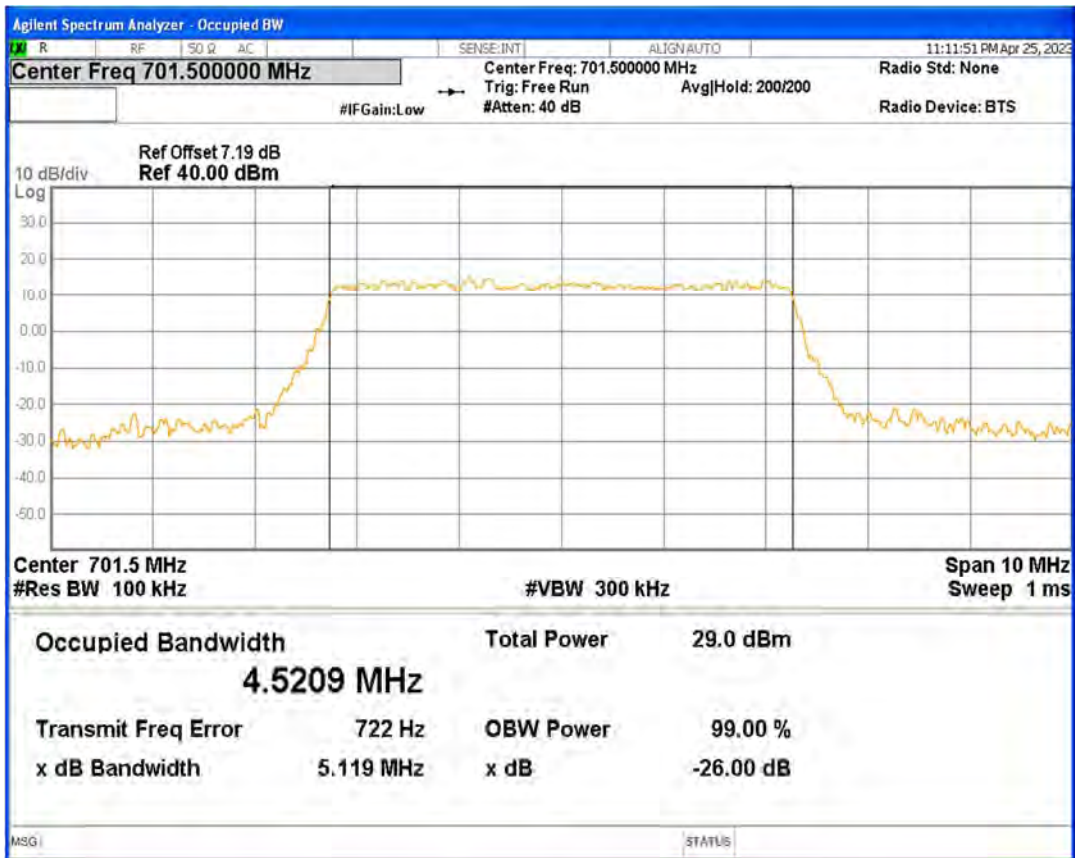

Band12 16QAM BW=5MHz Channel=23095 RB Size=25 Position=#0