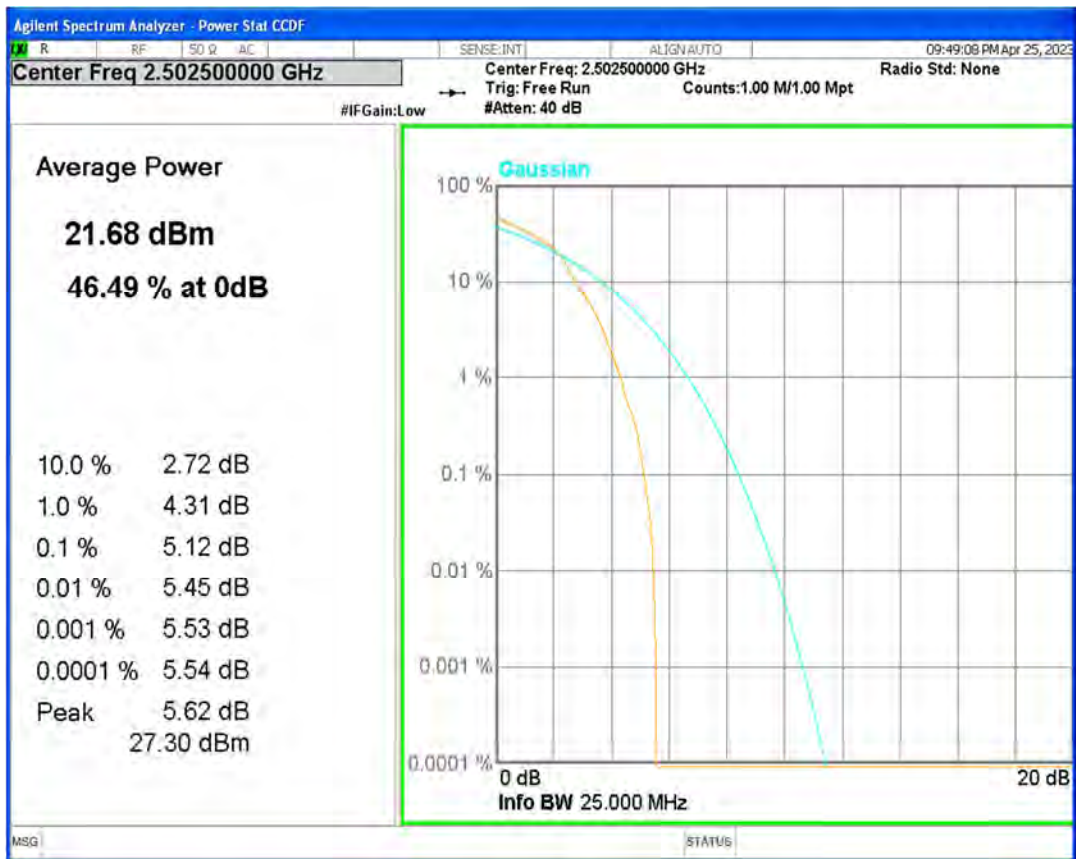

Band7 16QAM BW=20MHz Channel=20850 RB Size=1 Position=#0

Band7 16QAM BW=20MHz Channel=21100 RB Size=1 Position=#0

Band7 16QAM BW=20MHz Channel=21350 RB Size=1 Position=#0

Band7 16QAM BW=5MHz Channel=20775 RB Size=1 Position=#0