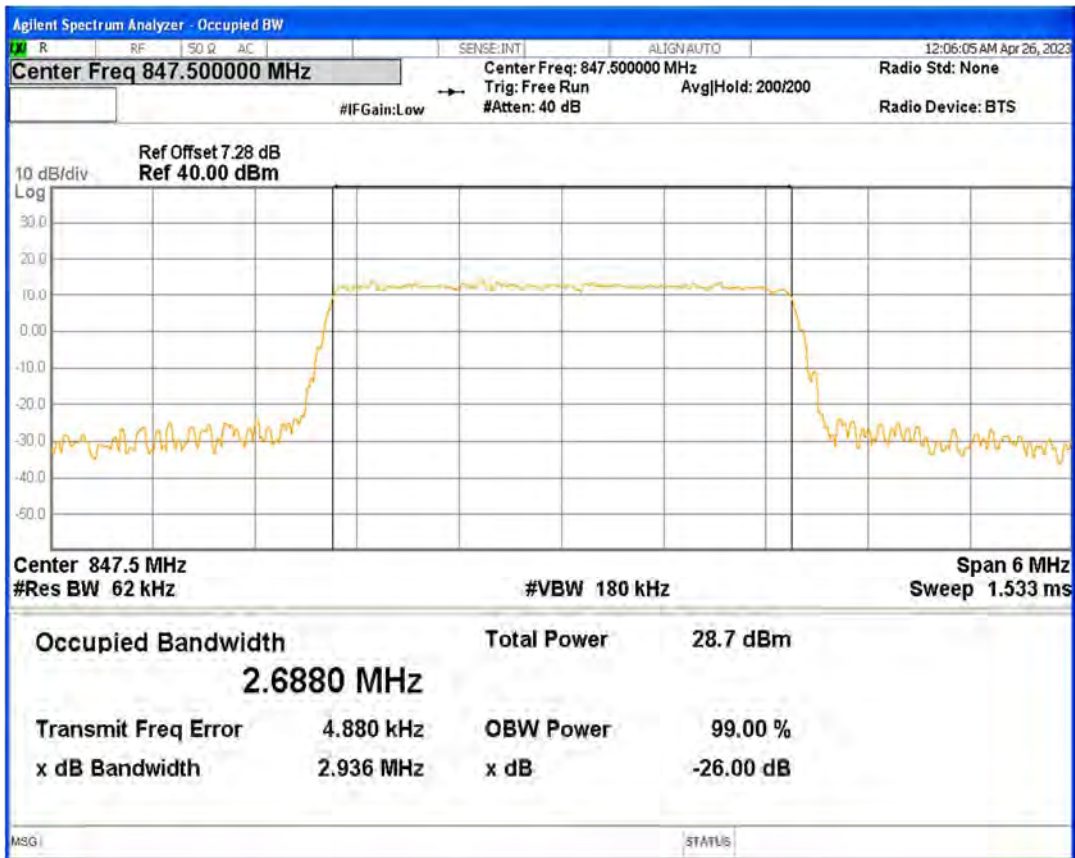

Band26(824-849) 16QAM BW=5MHz Channel=26815 RB Size=25 Position=#0