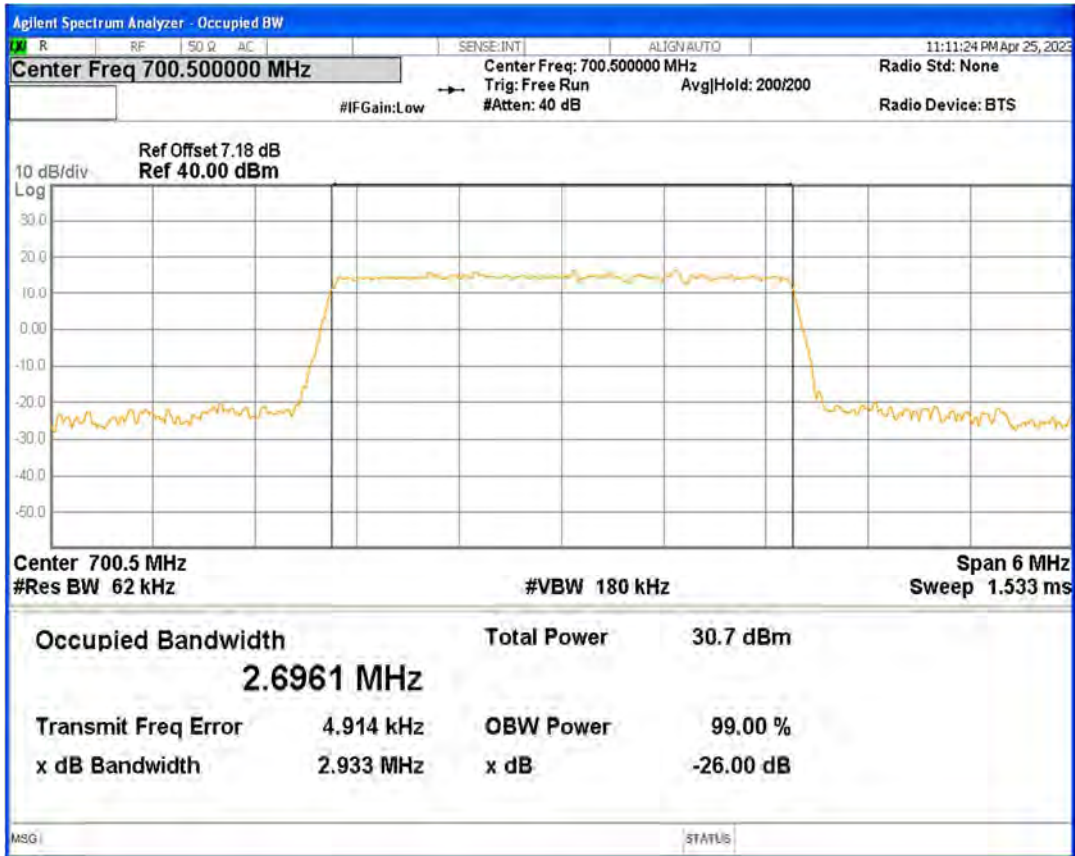

Band12 QPSK BW=3MHz Channel=23095 RB Size=15 Position=#0