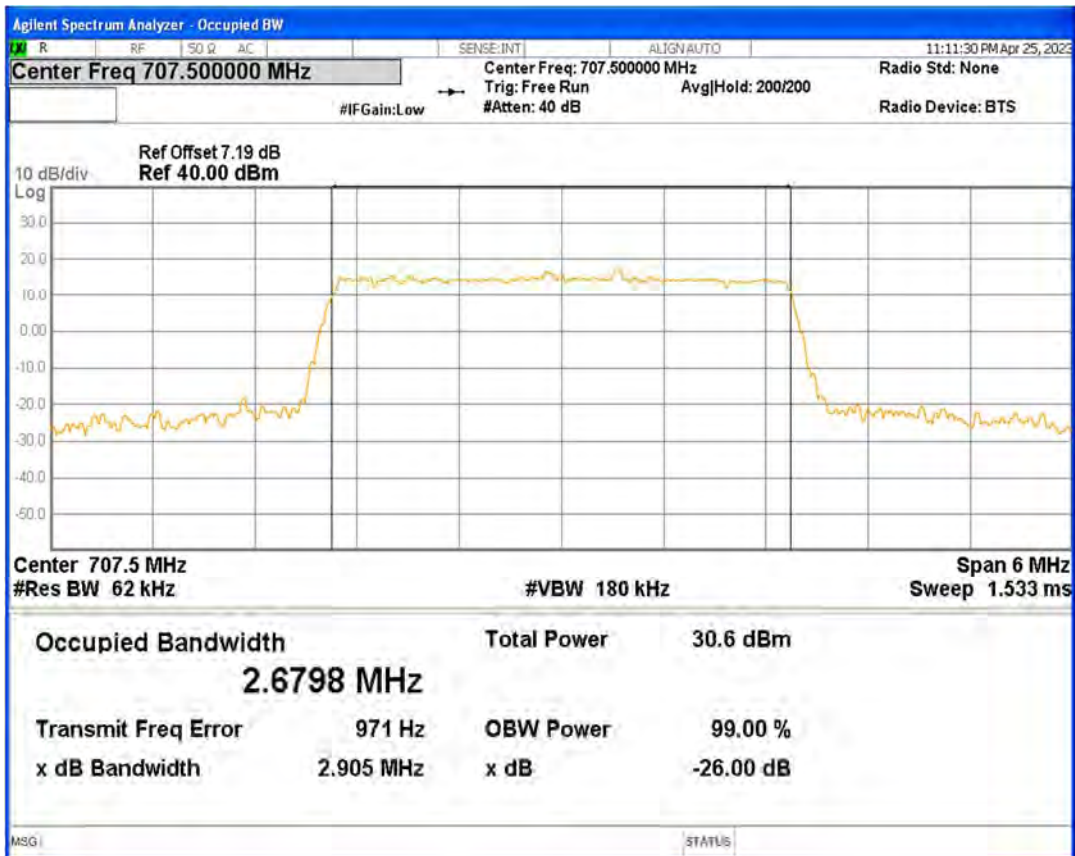

Band12 QPSK BW=10MHz Channel=23095 RB Size=50 Position=#0

Band12 QPSK BW=10MHz Channel=23130 RB Size=50 Position=#0

Band12 QPSK BW=3MHz Channel=23025 RB Size=15 Position=#0

Band12 QPSK BW=3MHz Channel=23095 RB Size=15 Position=#0