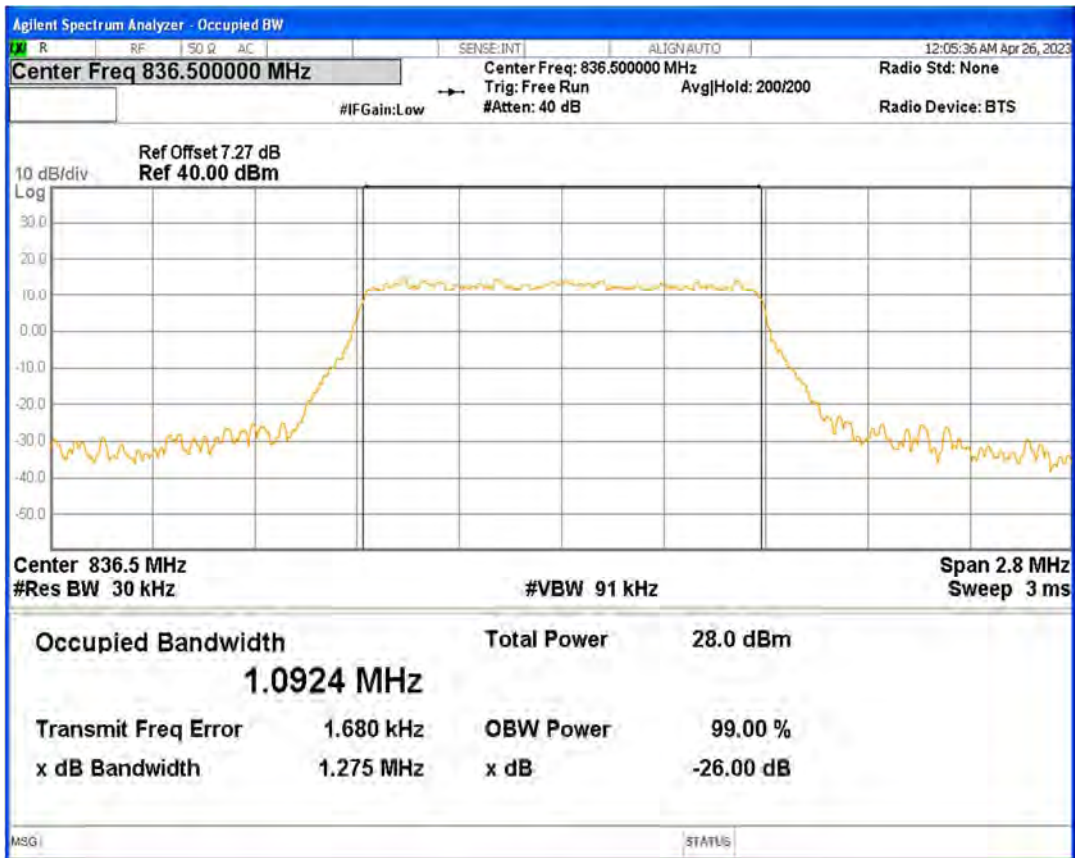

Band26(824-849) 16QAM BW=1.4MHz Channel=27033 RB Size=6 Position=#0