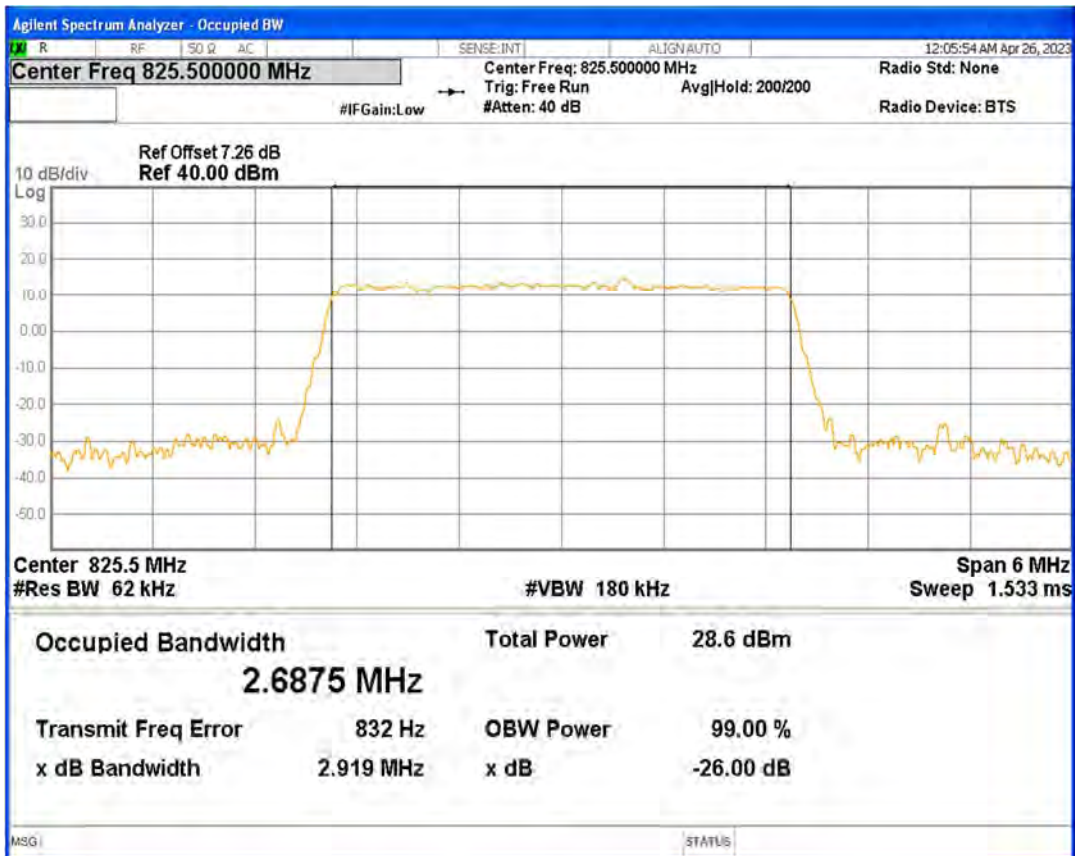

Band26(824-849) 16QAM BW=3MHz Channel=26915 RB Size=15 Position=#0