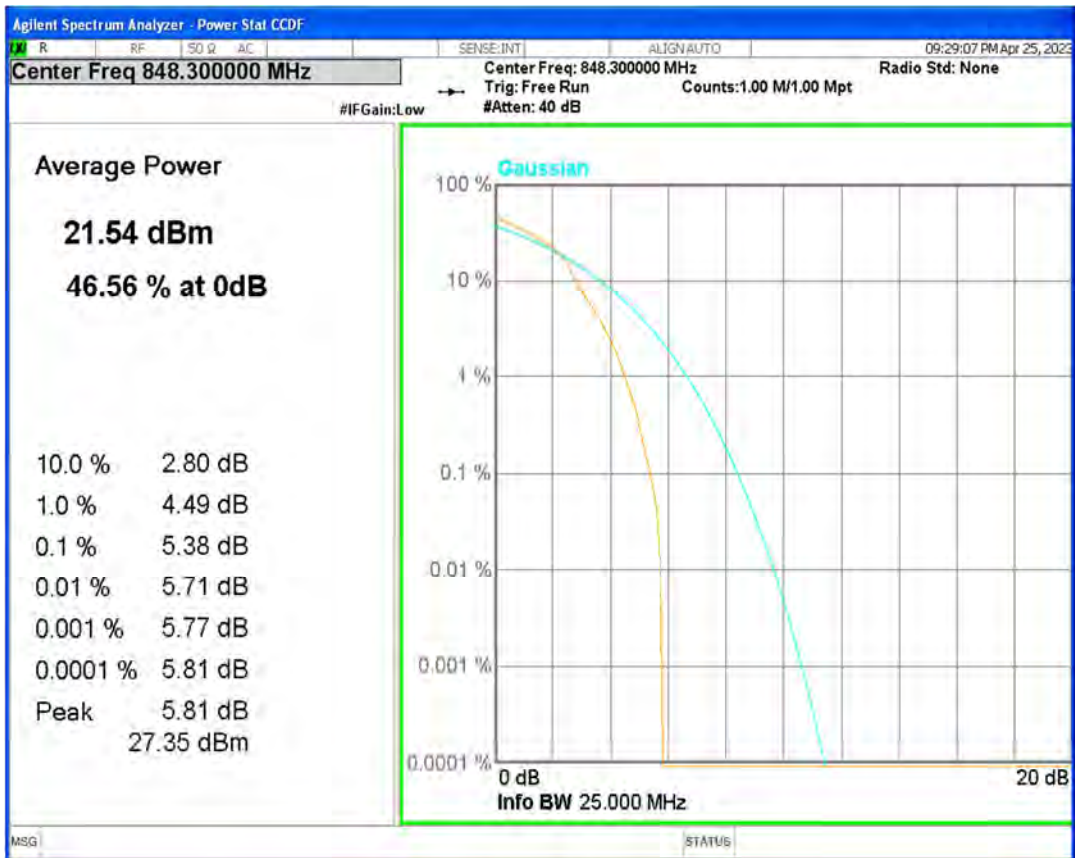

Band5 16QAM BW=1.4MHz Channel=20643 RB Size=1 Position=#0