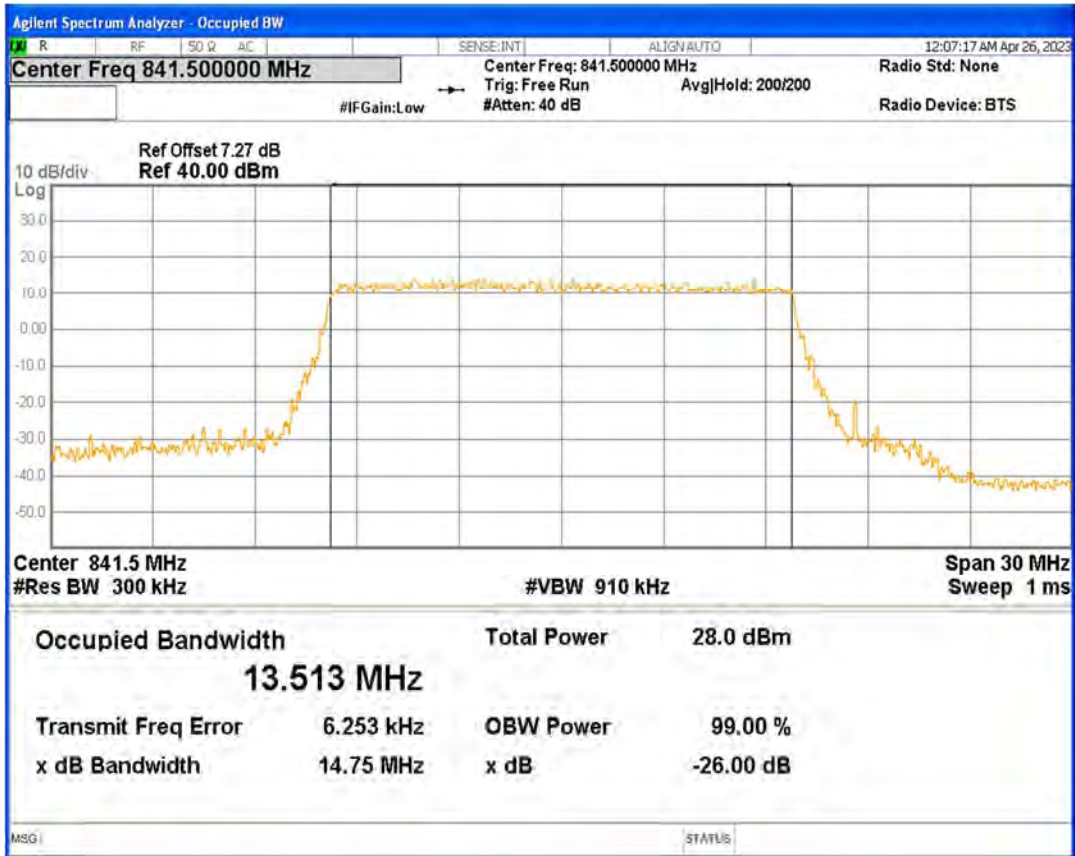

Band26(824-849) 16QAM BW=3MHz Channel=26805 RB Size=15 Position=#0