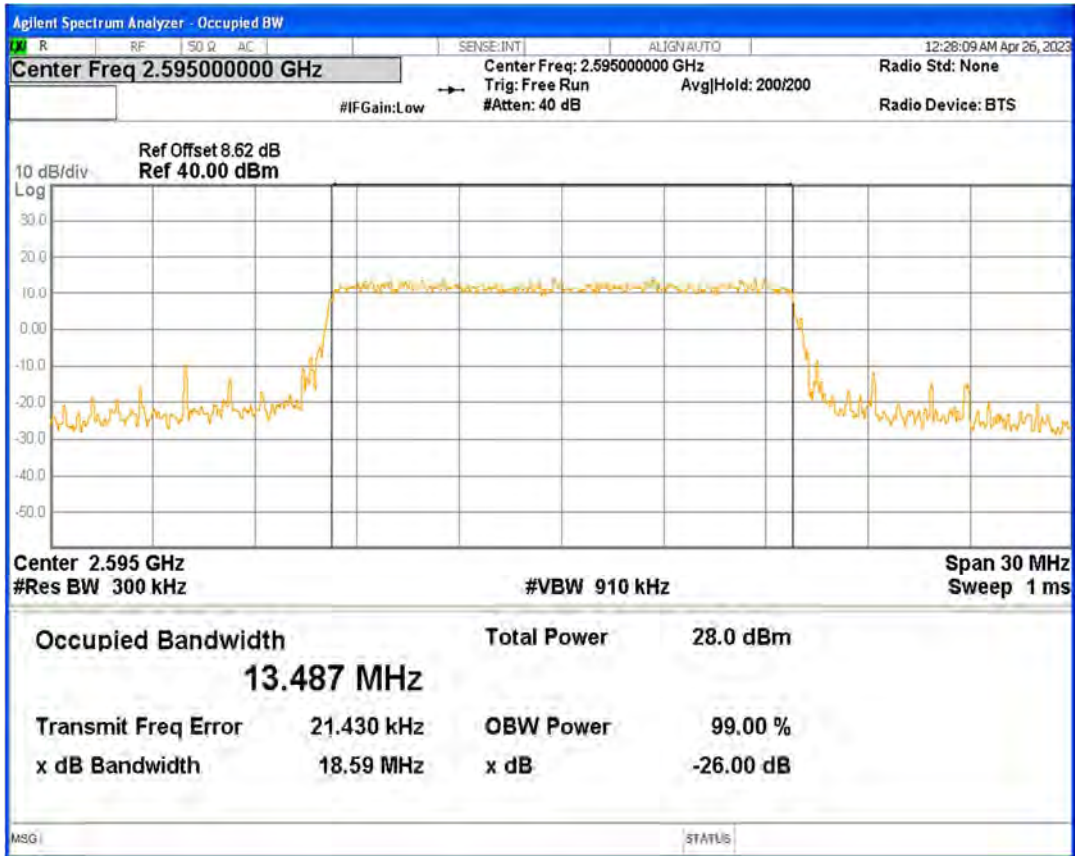

Band38 16QAM BW=15MHz Channel=38175 RB Size=75 Position=#0