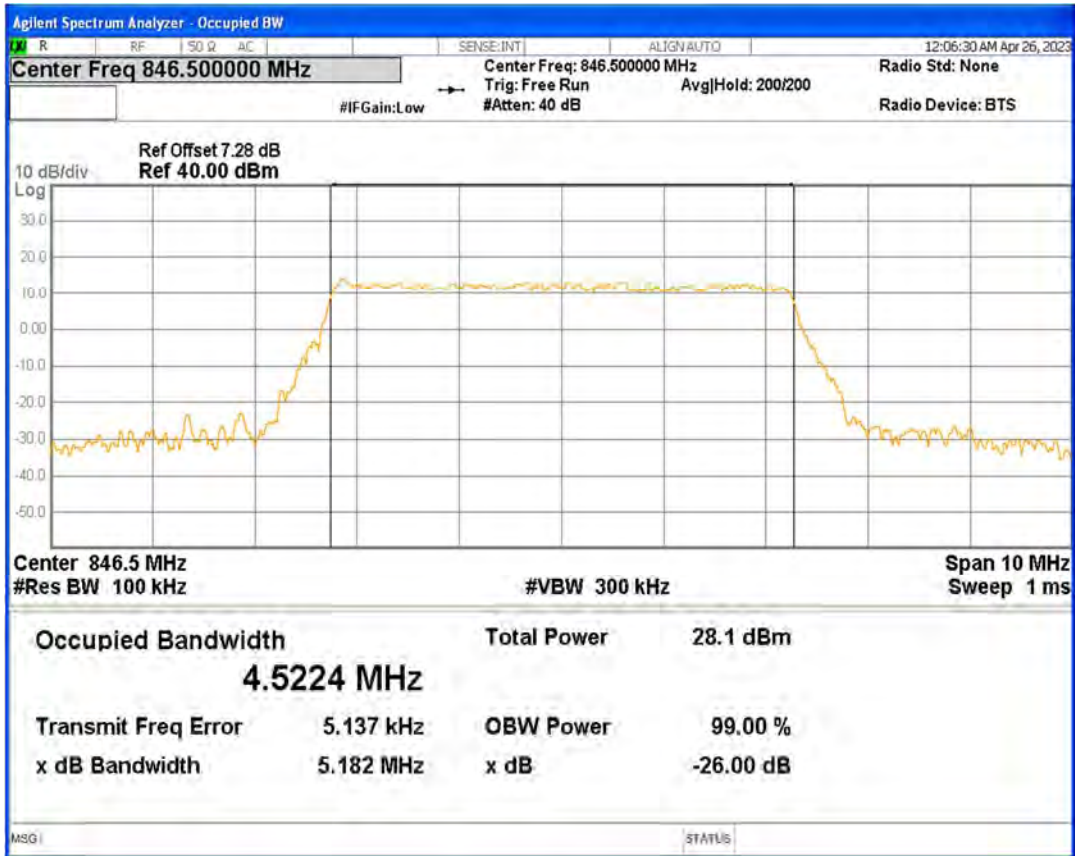

Band26(824-849) QPSK BW=1.4MHz Channel=26797 RB Size=6 Position=#0