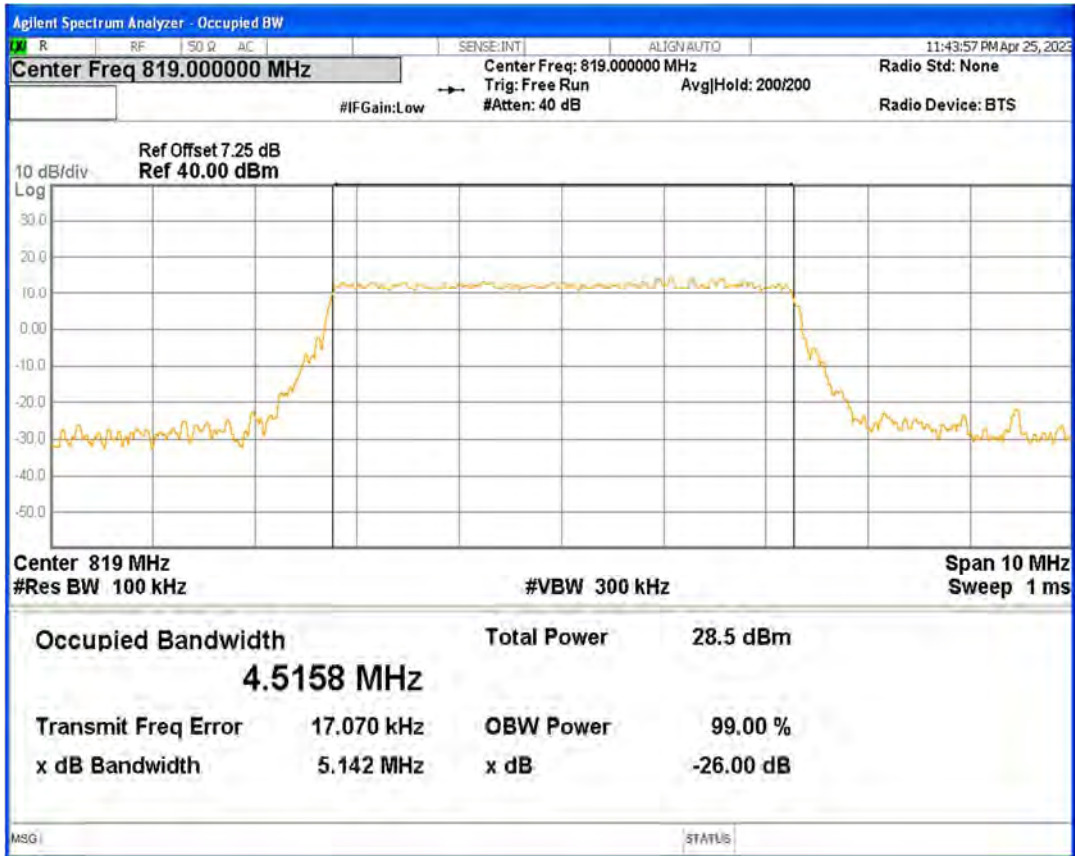

Band26(814-824) 16QAM BW=5MHz Channel=26765 RB Size=25 Position=#0