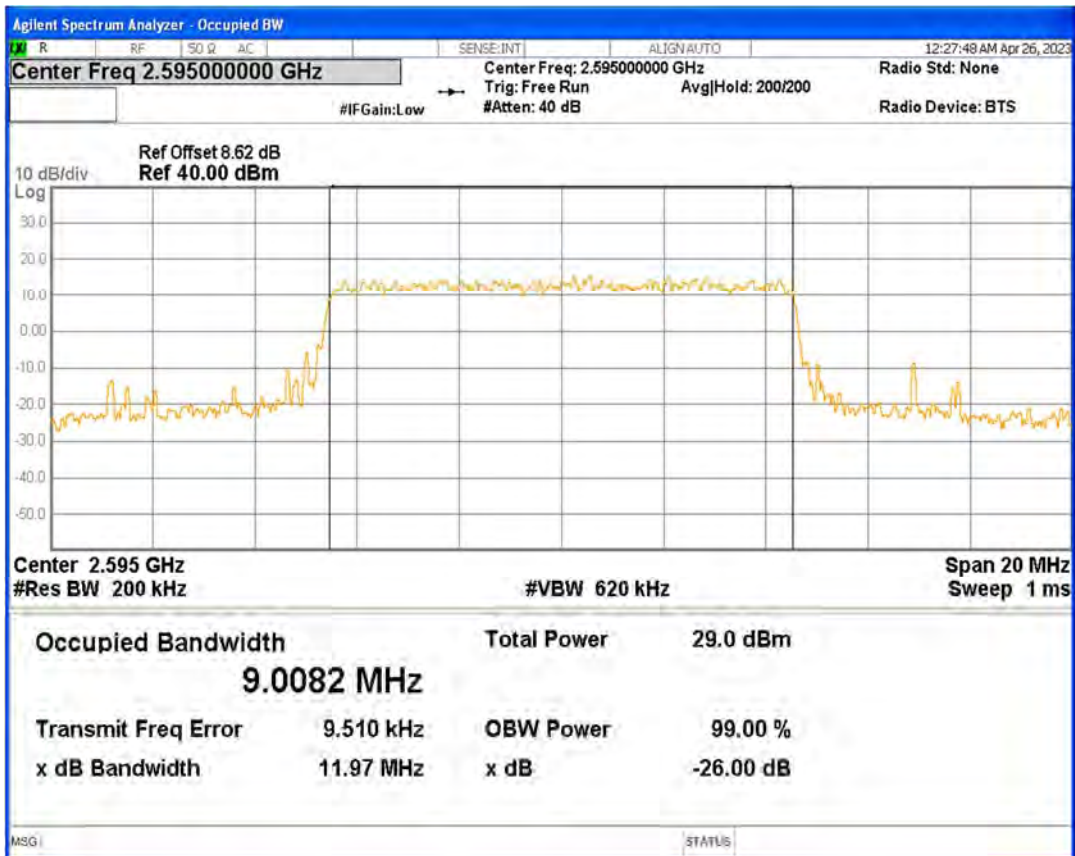

Band38 QPSK BW=10MHz Channel=38200 RB Size=50 Position=#0