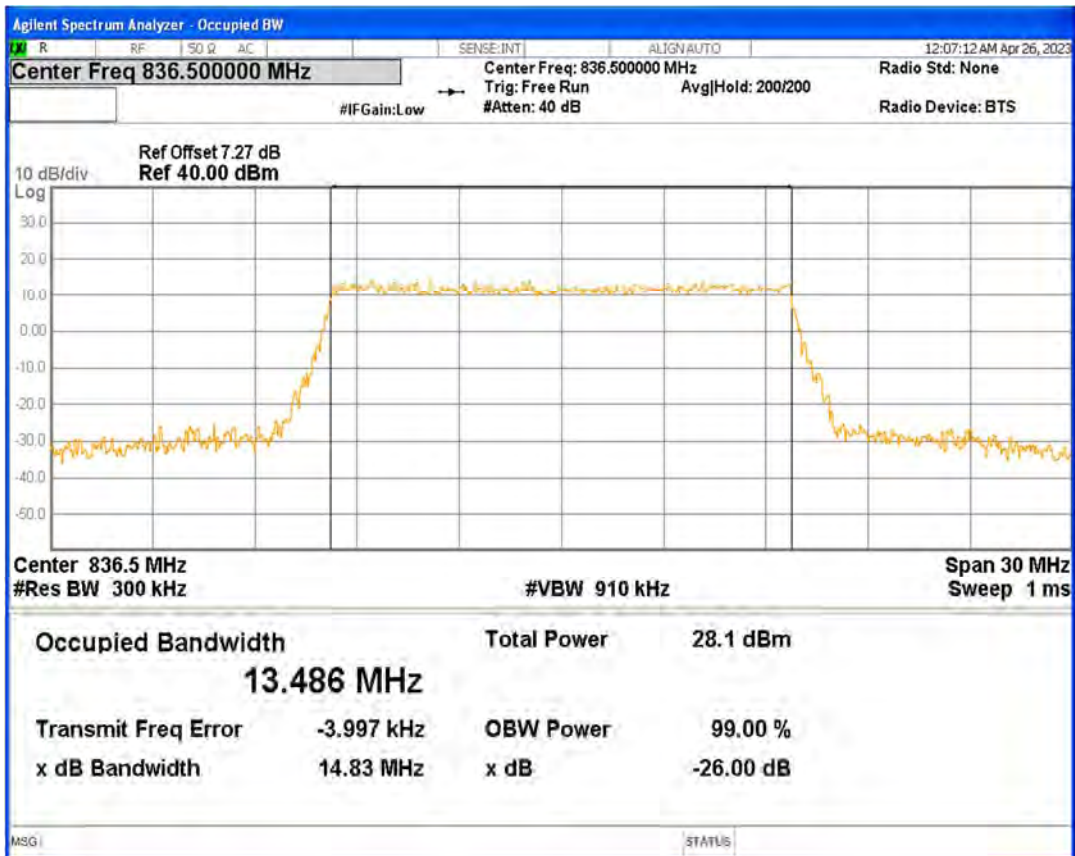

Band26(824-849) 16QAM BW=15MHz Channel=26965 RB Size=75 Position=#0