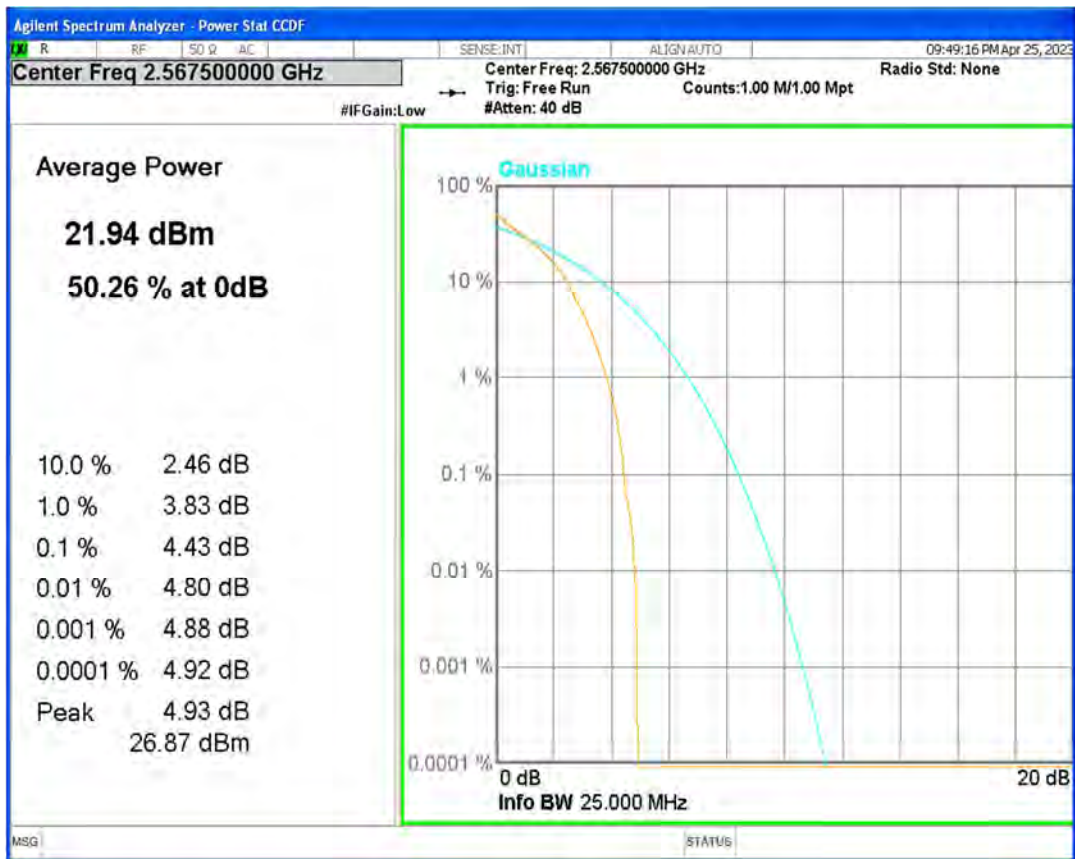

Band7 QPSK BW=5MHz Channel=21425 RB Size=1 Position=#0

04 Occupied bandwidth

Band	Bandwidth (MHz)	UL Channel	RB Size	RB Position	Modulation	99% OBW (MHz)	-26dB EBW (MHz)	Verdict
Band12	1.4	23017	6	#0	QPSK	1.097	1.286	PASS
Band12	1.4	23017	6	#0	16QAM	1.090	1.291	PASS
Band12	1.4	23095	6	#0	QPSK	1.092	1.286	PASS
Band12	1.4	23095	6	#0	16QAM	1.089	1.267	PASS
Band12	1.4	23173	6	#0	QPSK	1.103	1.292	PASS
Band12	1.4	23173	6	#0	16QAM	1.093	1.300	PASS
Band12	3	23025	15	#0	QPSK	2.696	2.933	PASS
Band12	3	23025	15	#0	16QAM	2.685	2.937	PASS
Band12	3	23095	15	#0	QPSK	2.680	2.905	PASS
Band12	3	23095	15	#0	16QAM	2.691	2.920	PASS
Band12	3	23165	15	#0	QPSK	2.688	2.897	PASS
Band12	3	23165	15	#0	16QAM	2.688	2.915	PASS
Band12	5	23035	25	#0	QPSK	4.521	5.099	PASS
Band12	5	23035	25	#0	16QAM	4.521	5.119	PASS
Band12	5	23095	25	#0	QPSK	4.530	5.086	PASS
Band12	5	23095	25	#0	16QAM	4.505	5.168	PASS
Band12	5	23155	25	#0	QPSK	4.529	5.161	PASS
Band12	5	23155	25	#0	16QAM	4.518	5.113	PASS
Band12	10	23060	50	#0	QPSK	8.992	10.041	PASS
Band12	10	23060	50	#0	16QAM	8.988	10.019	PASS