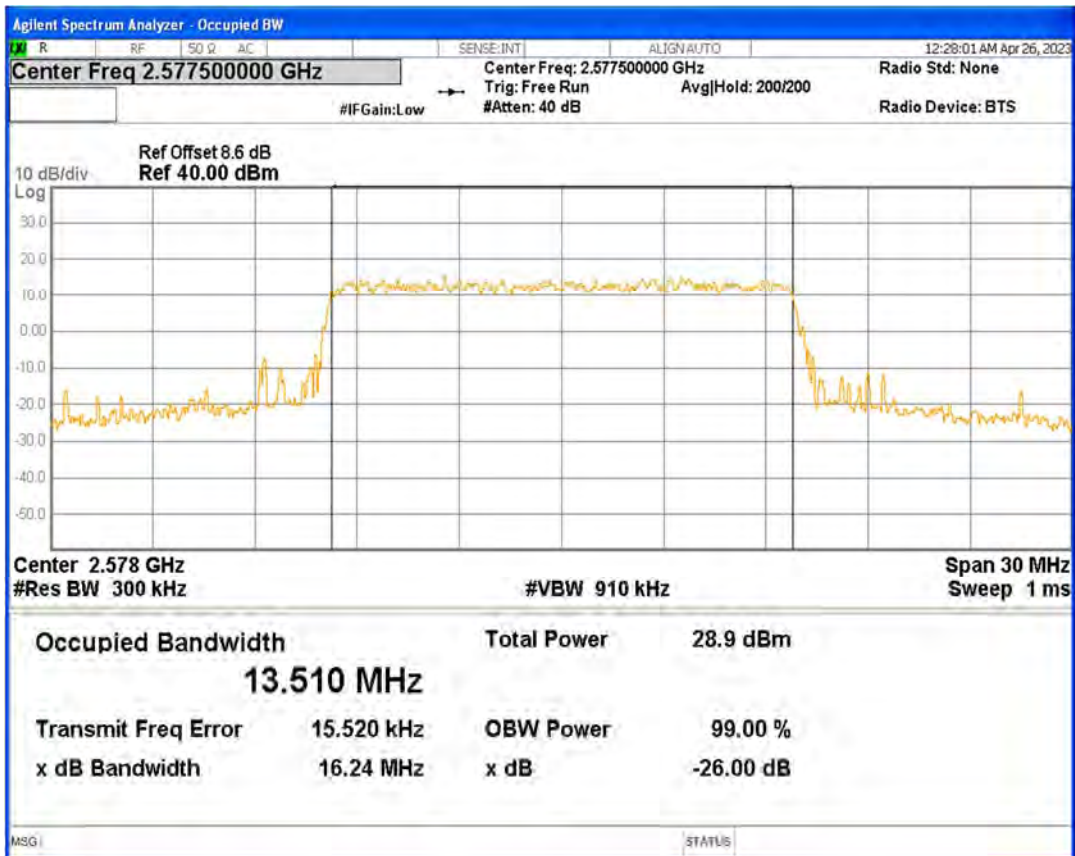

Band38 QPSK BW=15MHz Channel=38000 RB Size=75 Position=#0