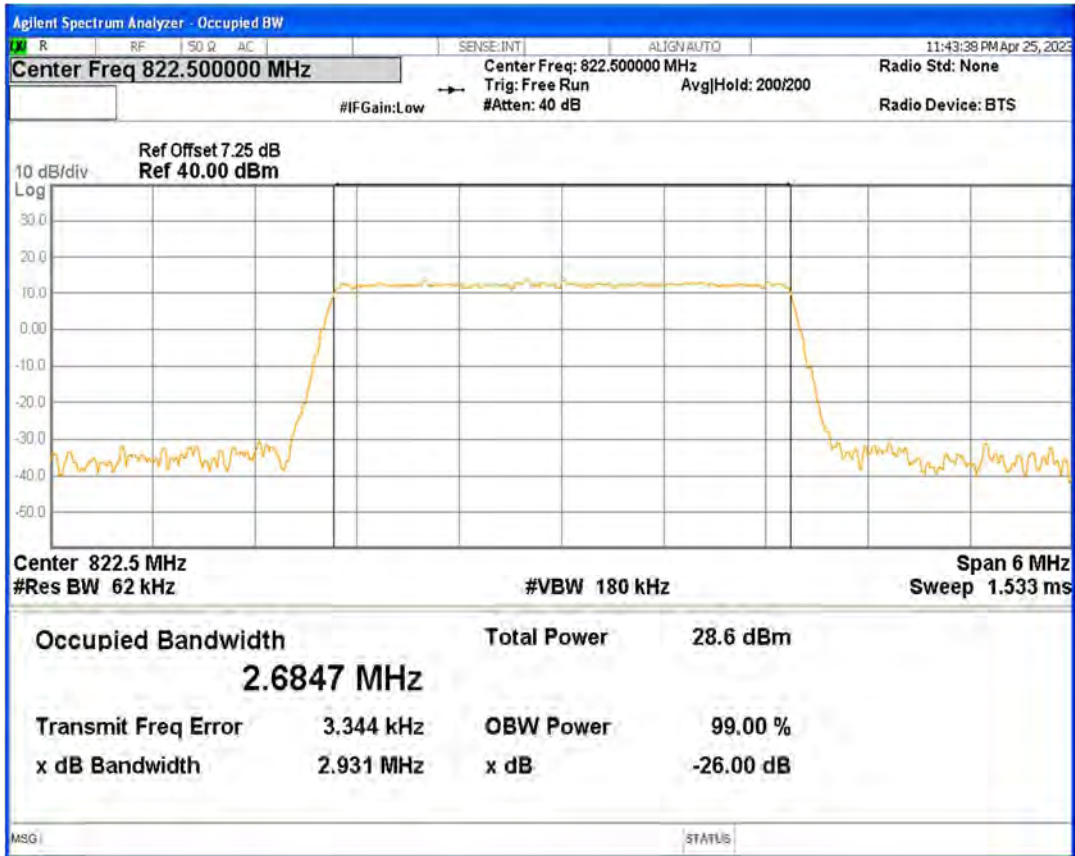

Band26(814-824) 16QAM BW=10MHz Channel=26740 RB Size=50 Position=#0

Band26(814-824) 16QAM BW=3MHz Channel=26705 RB Size=15 Position=#0

Band26(814-824) 16QAM BW=3MHz Channel=26740 RB Size=15 Position=#0

Band26(814-824) 16QAM BW=3MHz Channel=26775 RB Size=15 Position=#0