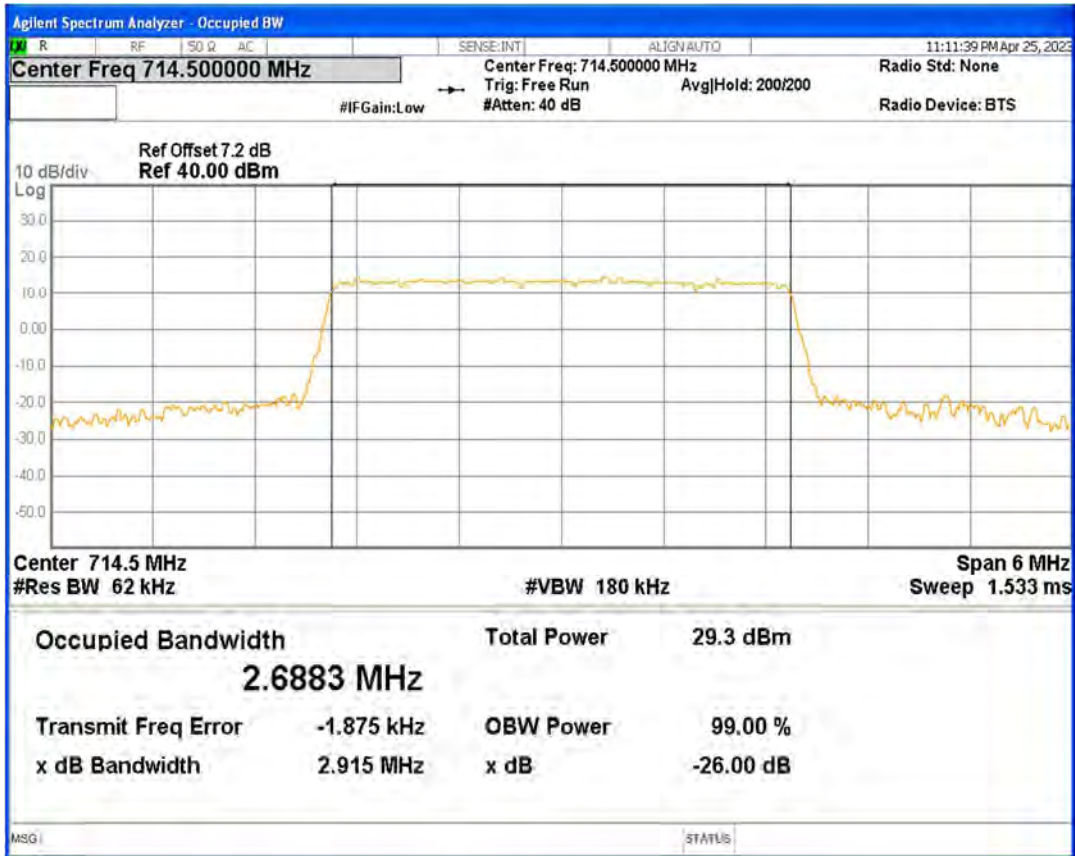

Band12 16QAM BW=5MHz Channel=23035 RB Size=25 Position=#0