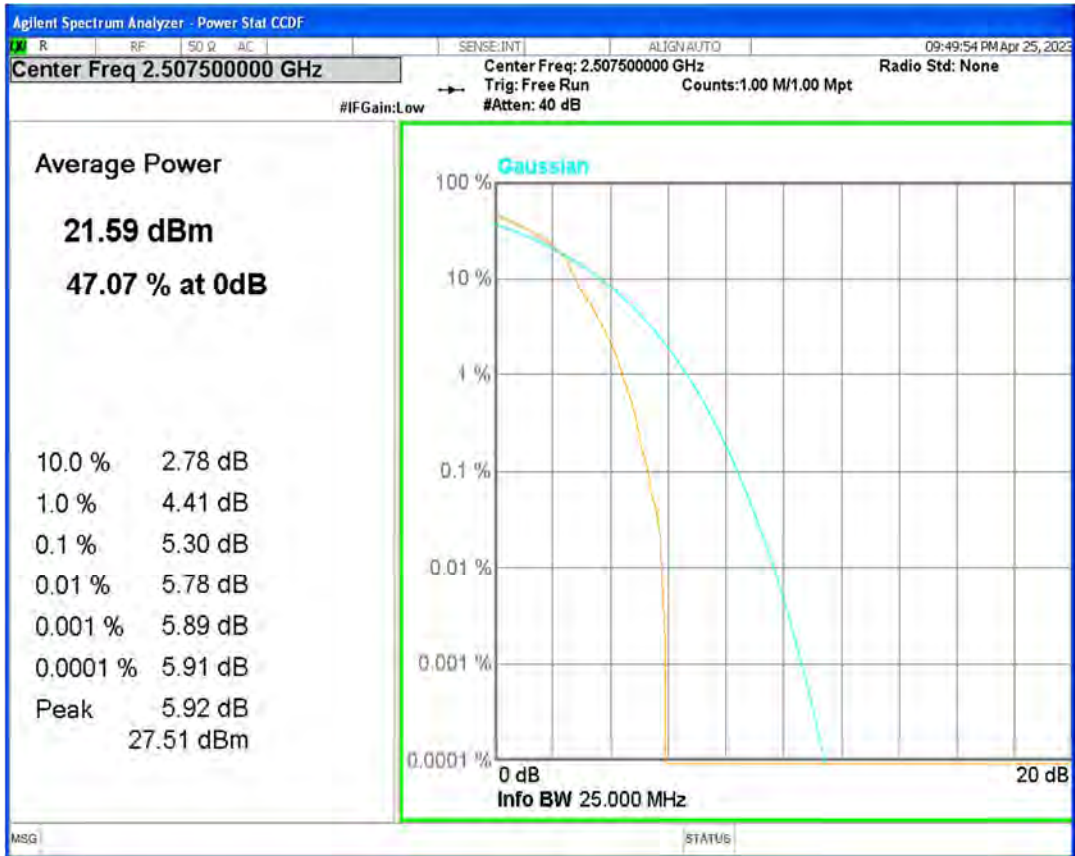

Band7 16QAM BW=15MHz Channel=20825 RB Size=1 Position=#0