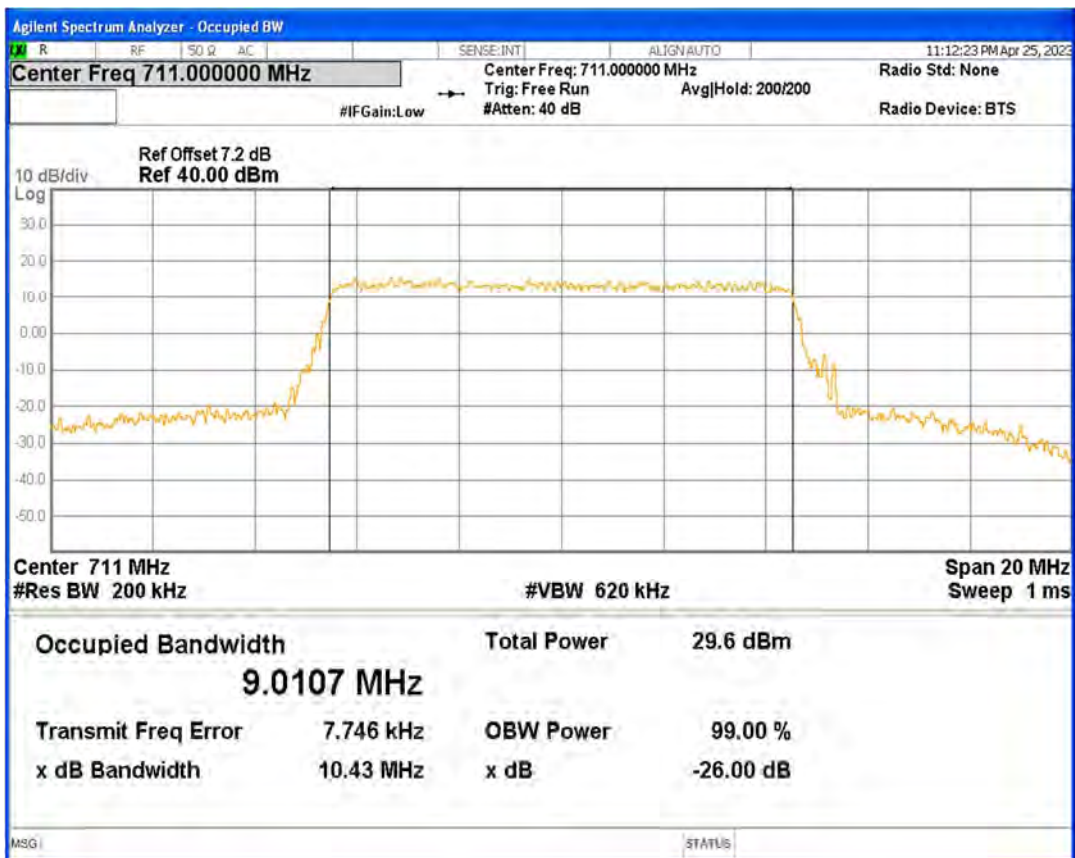

Band12 QPSK BW=3MHz Channel=23025 RB Size=15 Position=#0