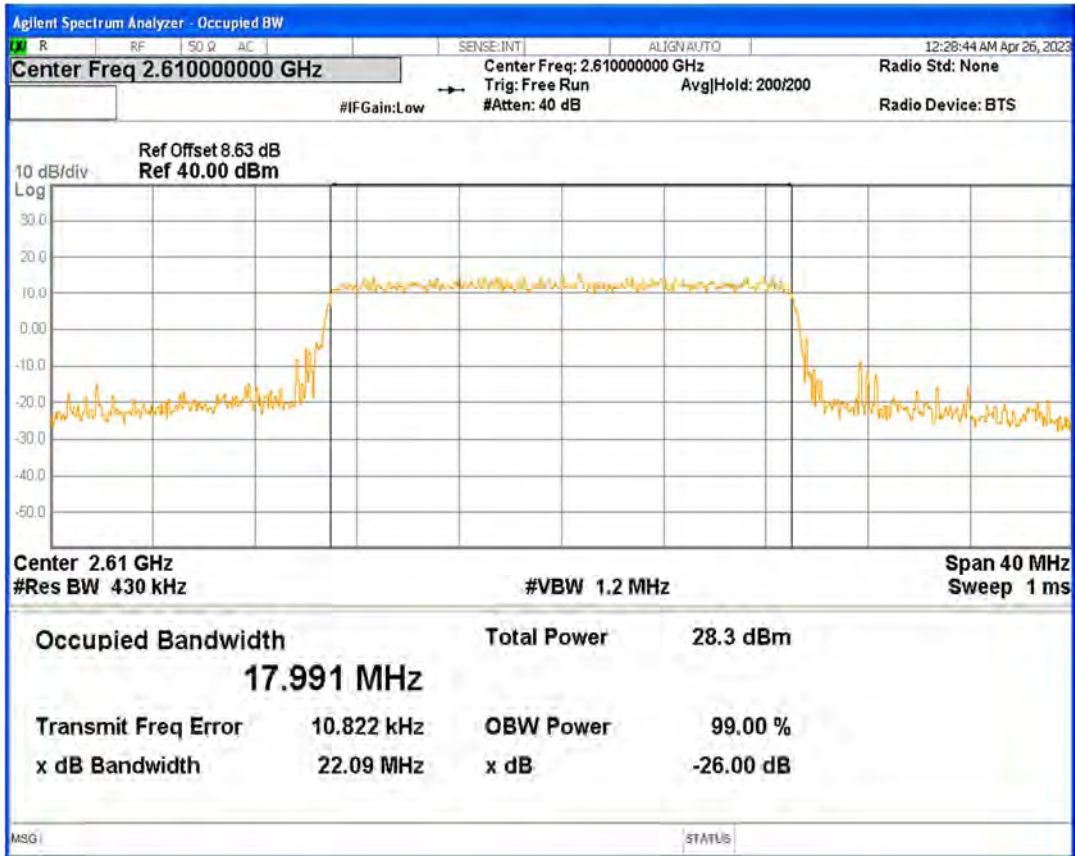

Band38 16QAM BW=5MHz Channel=37775 RB Size=25 Position=#0