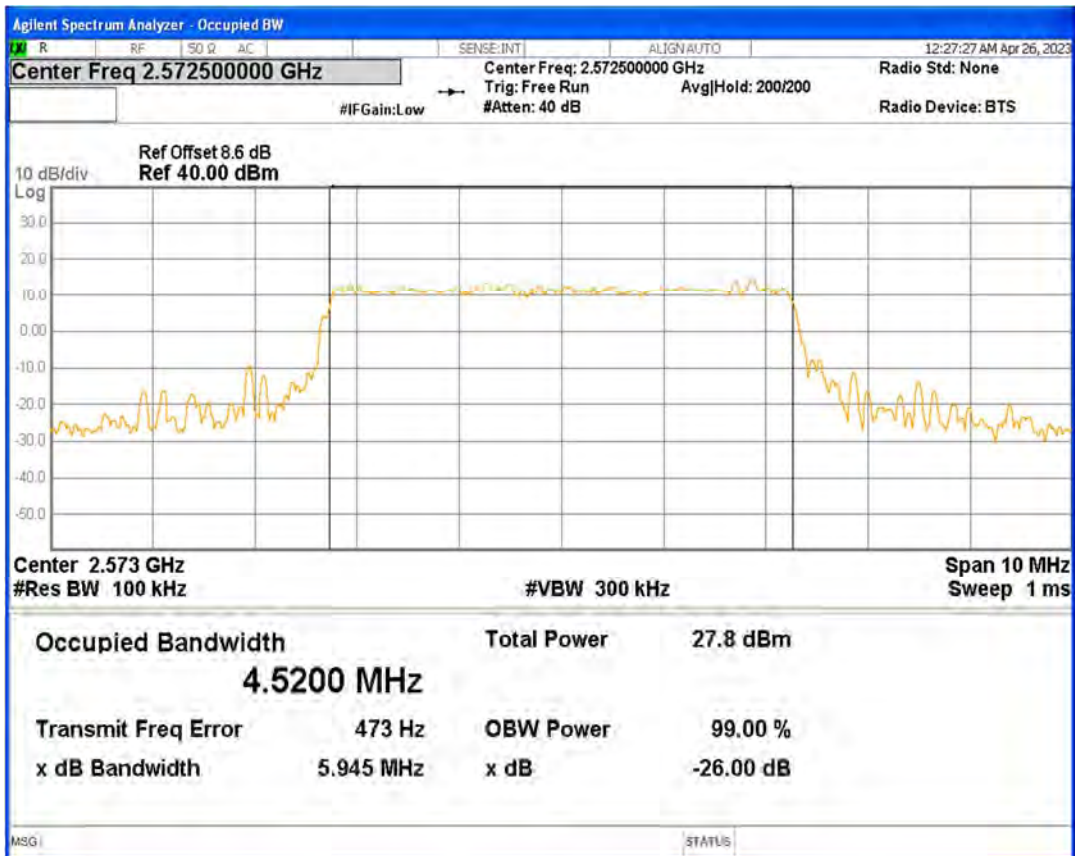

Band38 16QAM BW=5MHz Channel=38000 RB Size=25 Position=#0