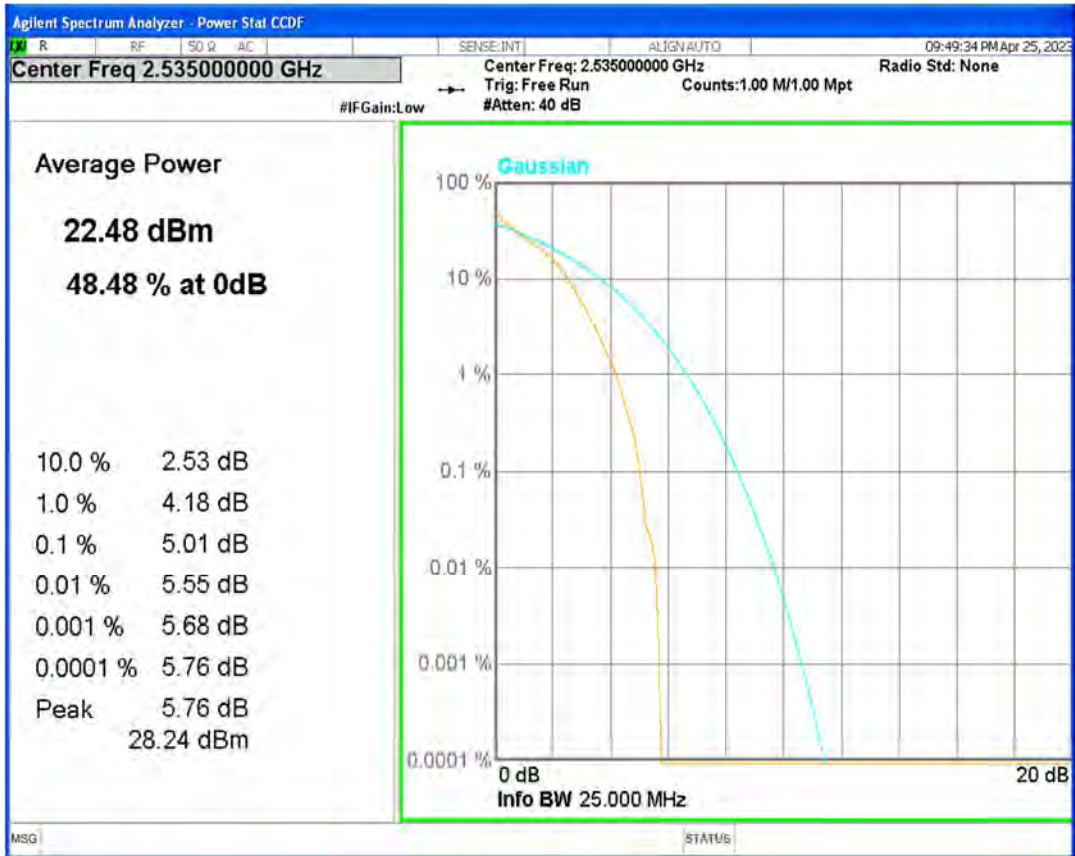

Band7 16QAM BW=5MHz Channel=21100 RB Size=1 Position=#0

Band7 16QAM BW=5MHz Channel=21425 RB Size=1 Position=#0

Band7 QPSK BW=10MHz Channel=20800 RB Size=1 Position=#0

Band7 QPSK BW=10MHz Channel=21100 RB Size=1 Position=#0