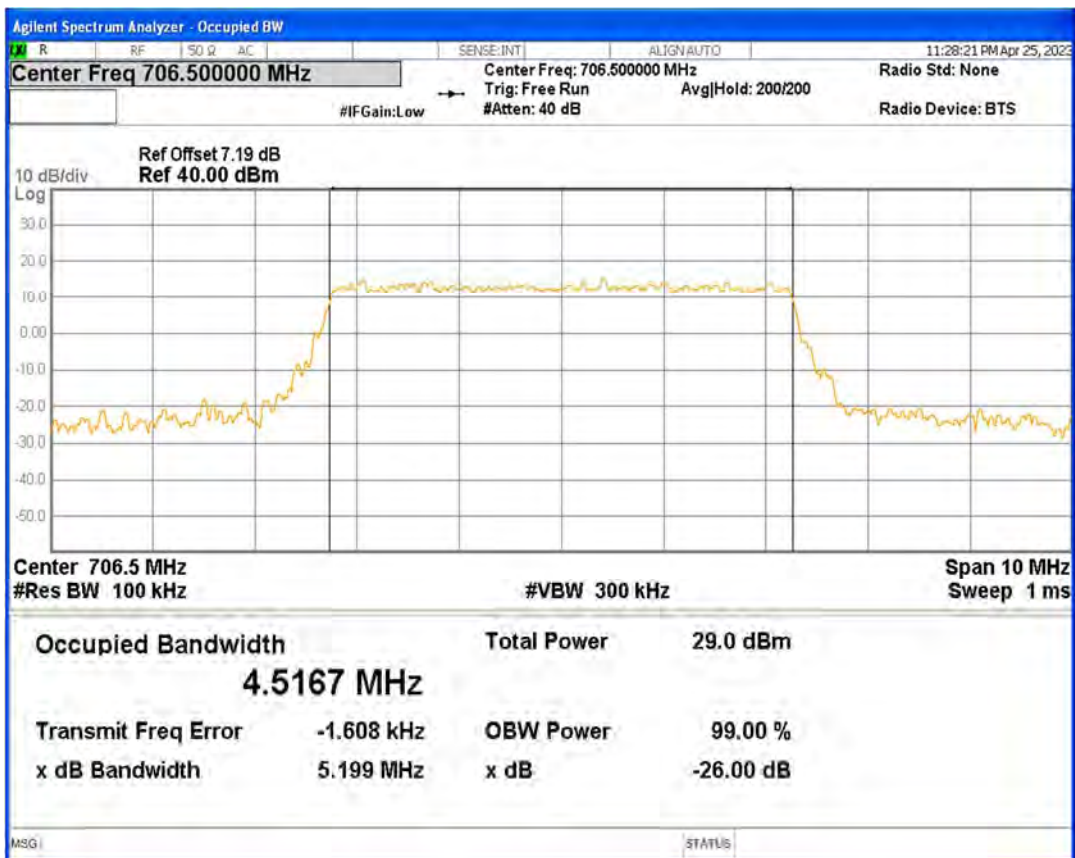

Band17 16QAM BW=10MHz Channel=23780 RB Size=50 Position=#0

Band17 16QAM BW=10MHz Channel=23790 RB Size=50 Position=#0

Band17 16QAM BW=10MHz Channel=23800 RB Size=50 Position=#0

Band17 16QAM BW=5MHz Channel=23755 RB Size=25 Position=#0