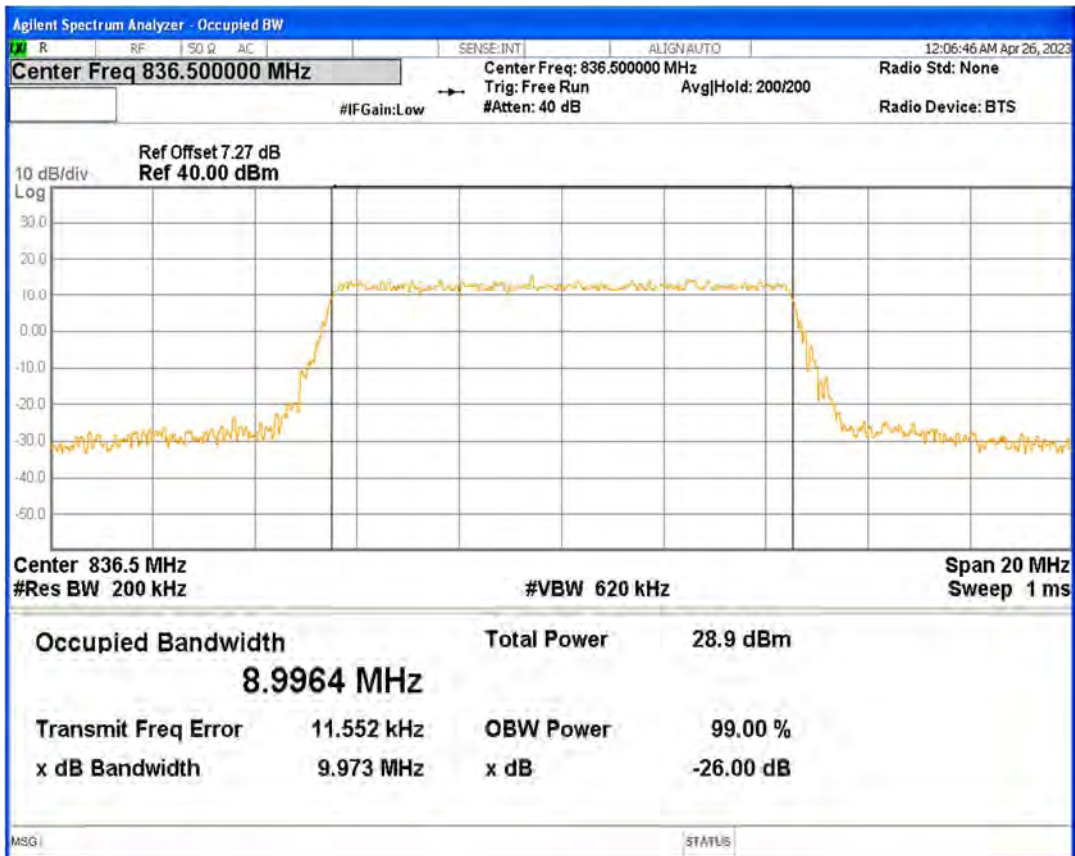

Band26(824-849) QPSK BW=10MHz Channel=26990 RB Size=50 Position=#0