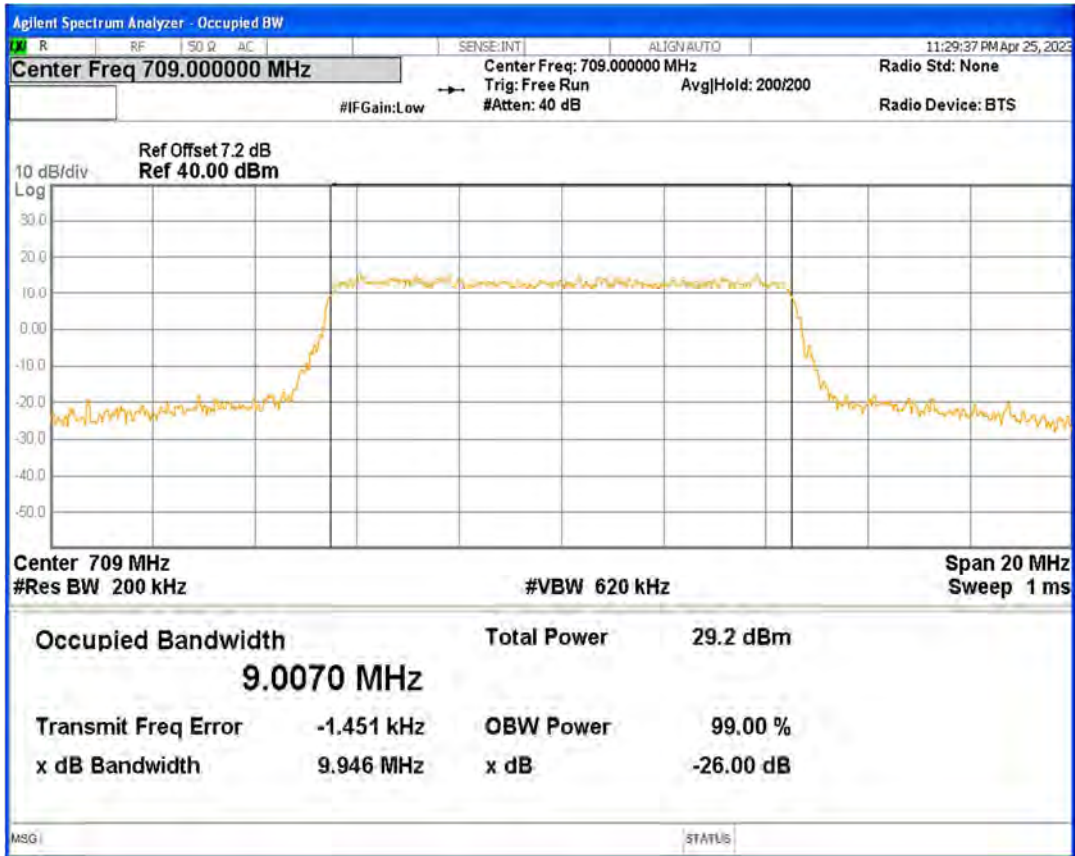

Band17 16QAM BW=10MHz Channel=23790 RB Size=50 Position=#0