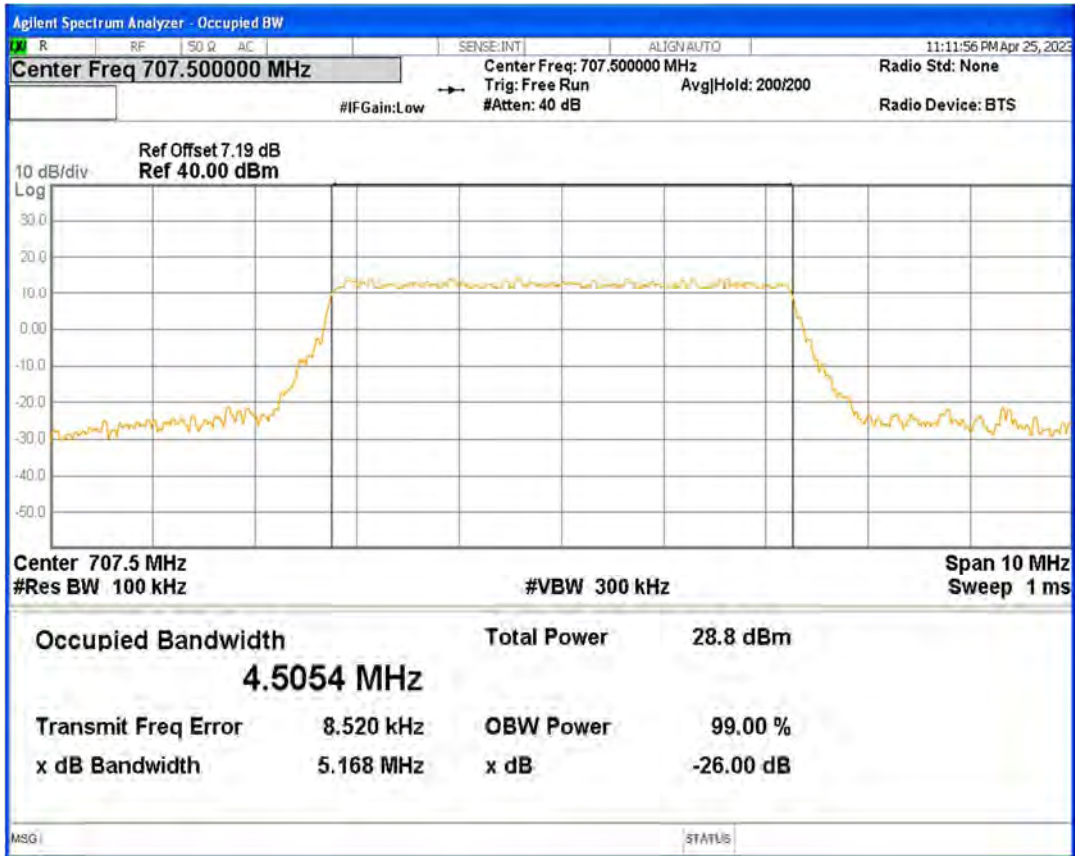

Band12 16QAM BW=5MHz Channel=23155 RB Size=25 Position=#0