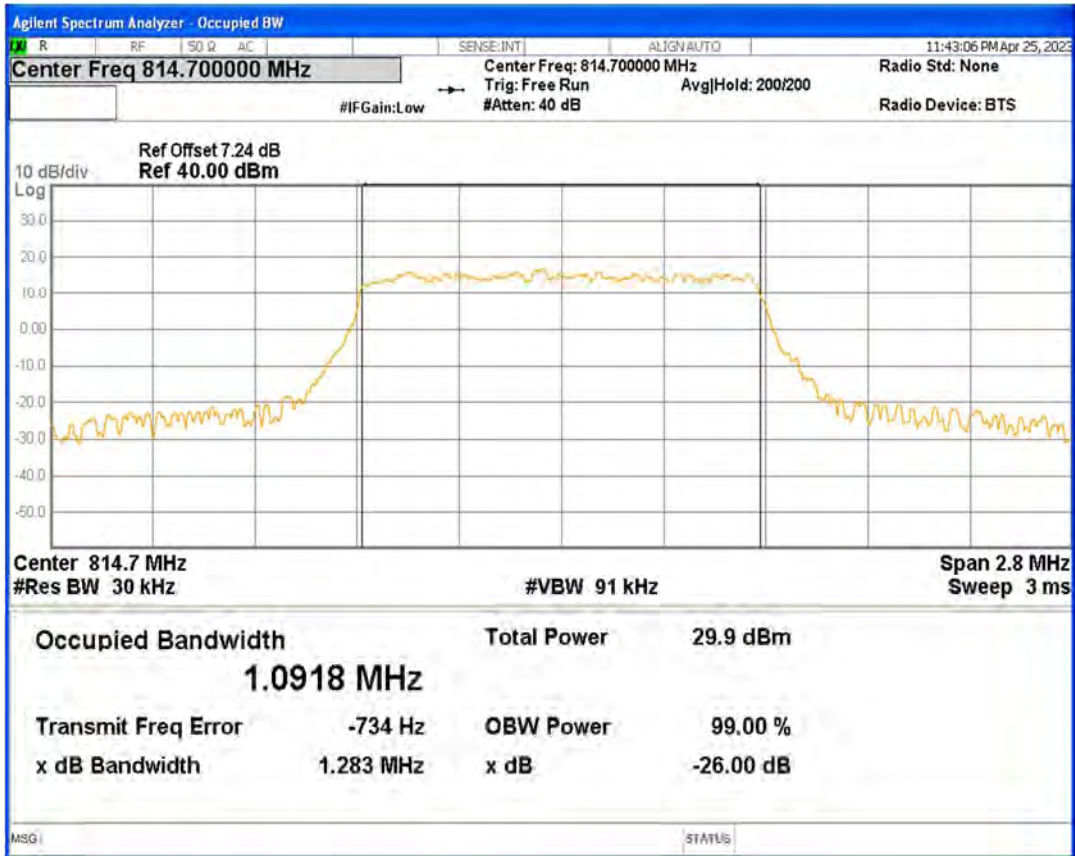

Band26(814-824) 16QAM BW=5MHz Channel=26715 RB Size=25 Position=#0

Band26(814-824) 16QAM BW=5MHz Channel=26740 RB Size=25 Position=#0

Band26(814-824) 16QAM BW=5MHz Channel=26765 RB Size=25 Position=#0

Band26(814-824) QPSK BW=1.4MHz Channel=26697 RB Size=6 Position=#0