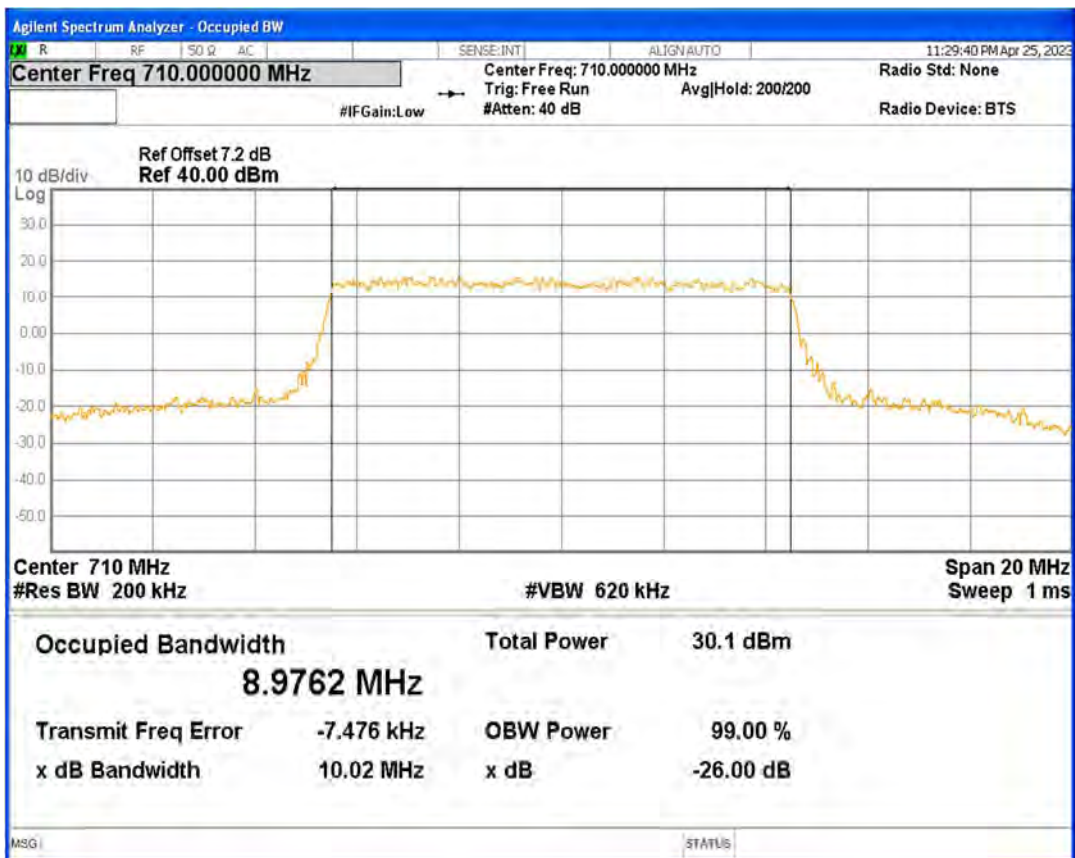

Band17 16QAM BW=5MHz Channel=23790 RB Size=25 Position=#0

Band17 16QAM BW=5MHz Channel=23825 RB Size=25 Position=#0

Band17 QPSK BW=10MHz Channel=23780 RB Size=50 Position=#0

Band17 QPSK BW=10MHz Channel=23790 RB Size=50 Position=#0