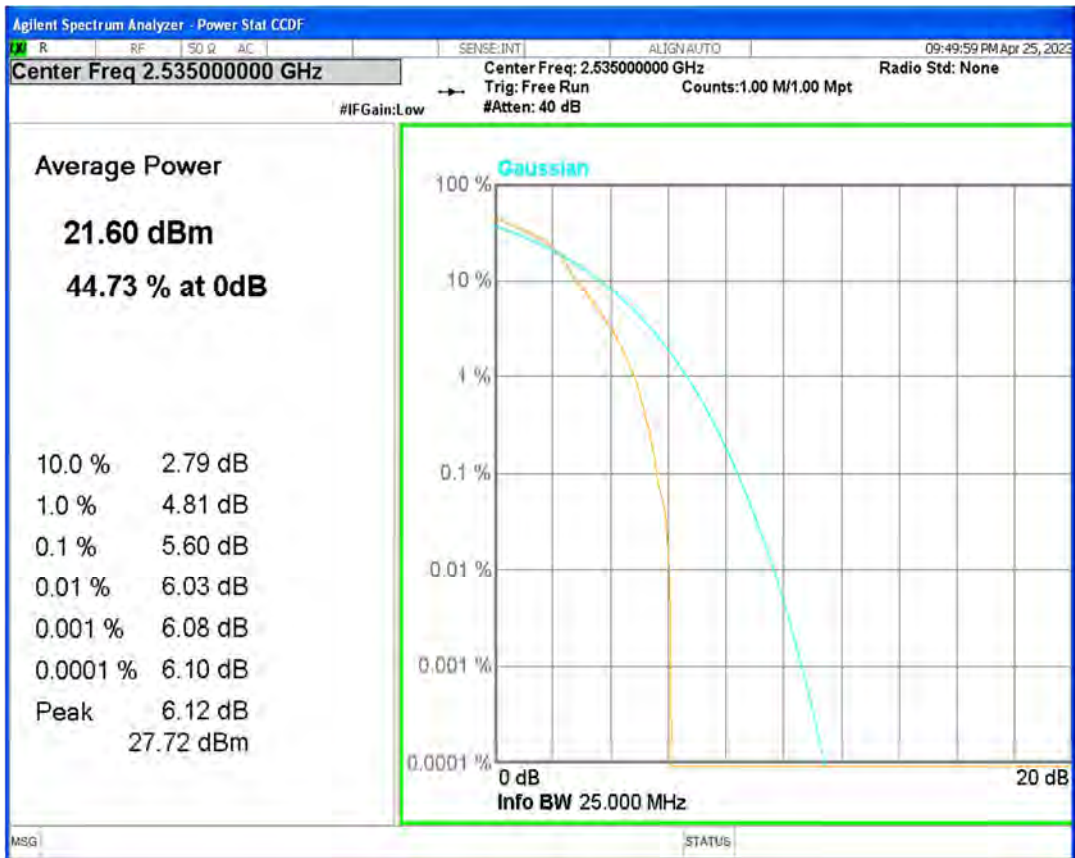

Band7 16QAM BW=15MHz Channel=21100 RB Size=1 Position=#0