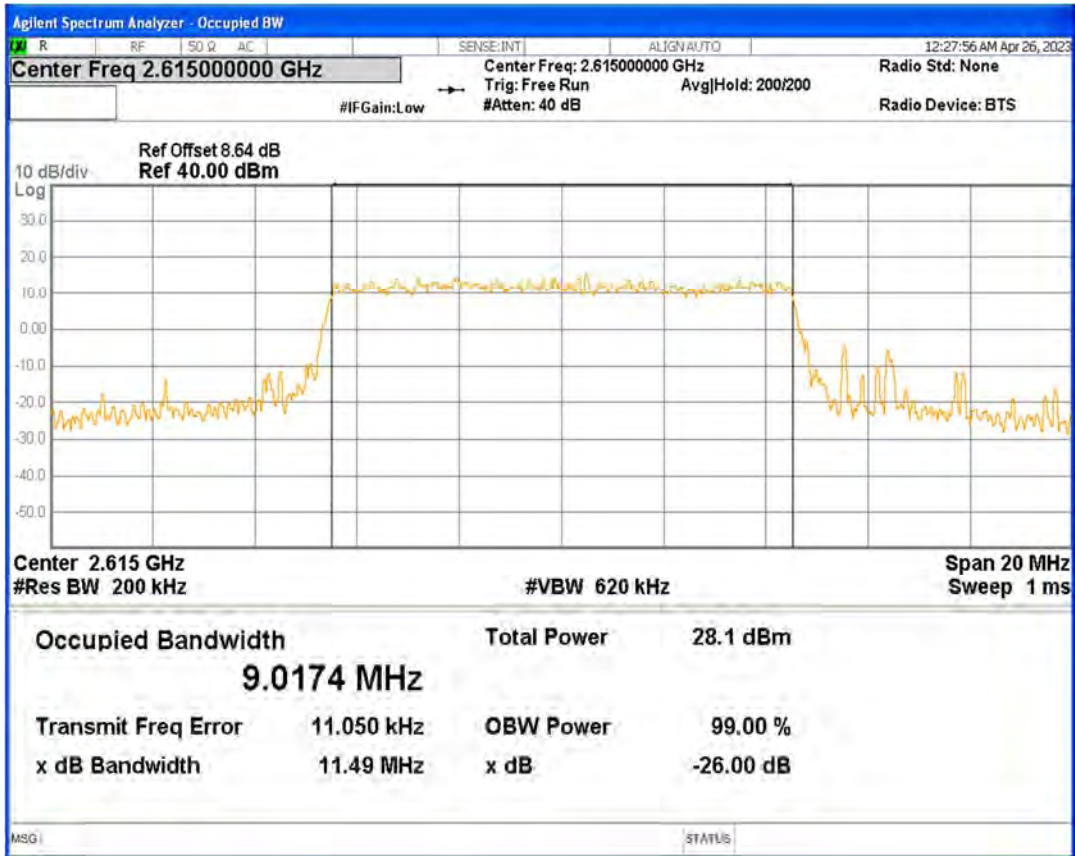

Band26(824-849) QPSK BW=5MHz Channel=27015 RB Size=25 Position=#0

Band38 16QAM BW=10MHz Channel=37800 RB Size=50 Position=#0

Band38 16QAM BW=10MHz Channel=38000 RB Size=50 Position=#0

Band38 16QAM BW=10MHz Channel=38200 RB Size=50 Position=#0