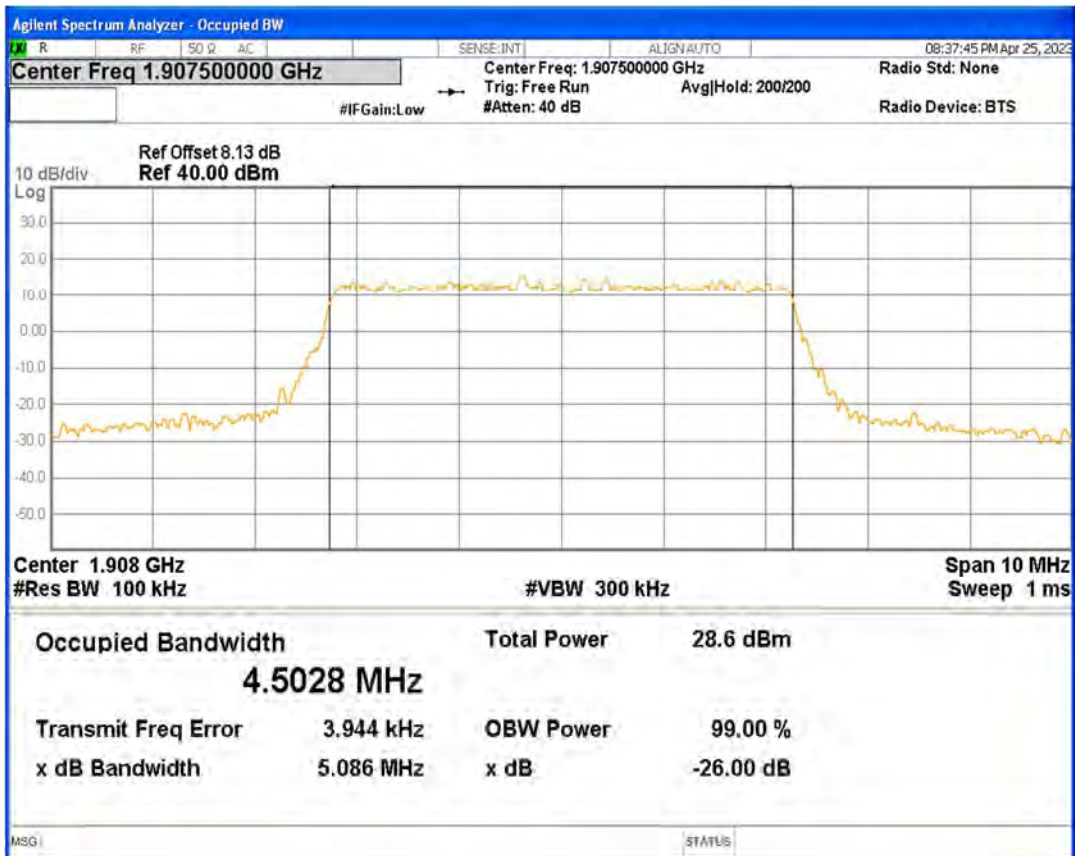

Band2 QPSK BW=1.4MHz Channel=18607 RB Size=6 Position=#0