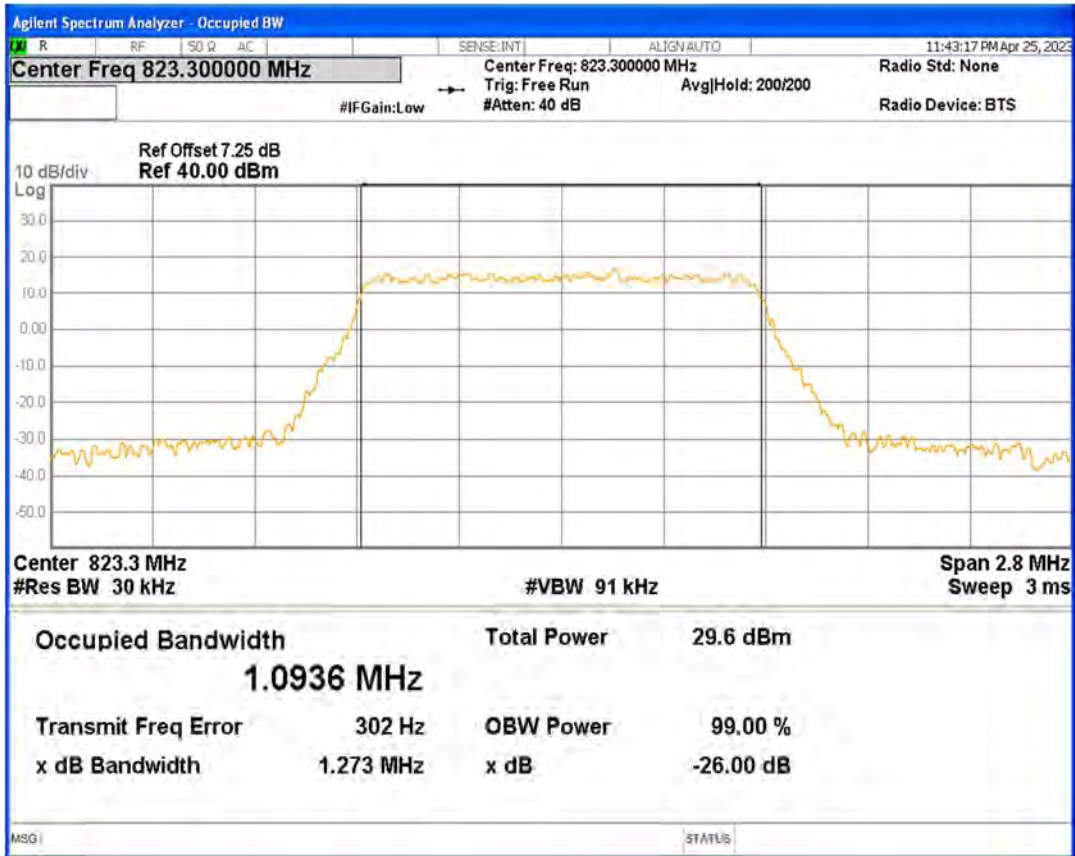

Band26(814-824) QPSK BW=10MHz Channel=26740 RB Size=50 Position=#0