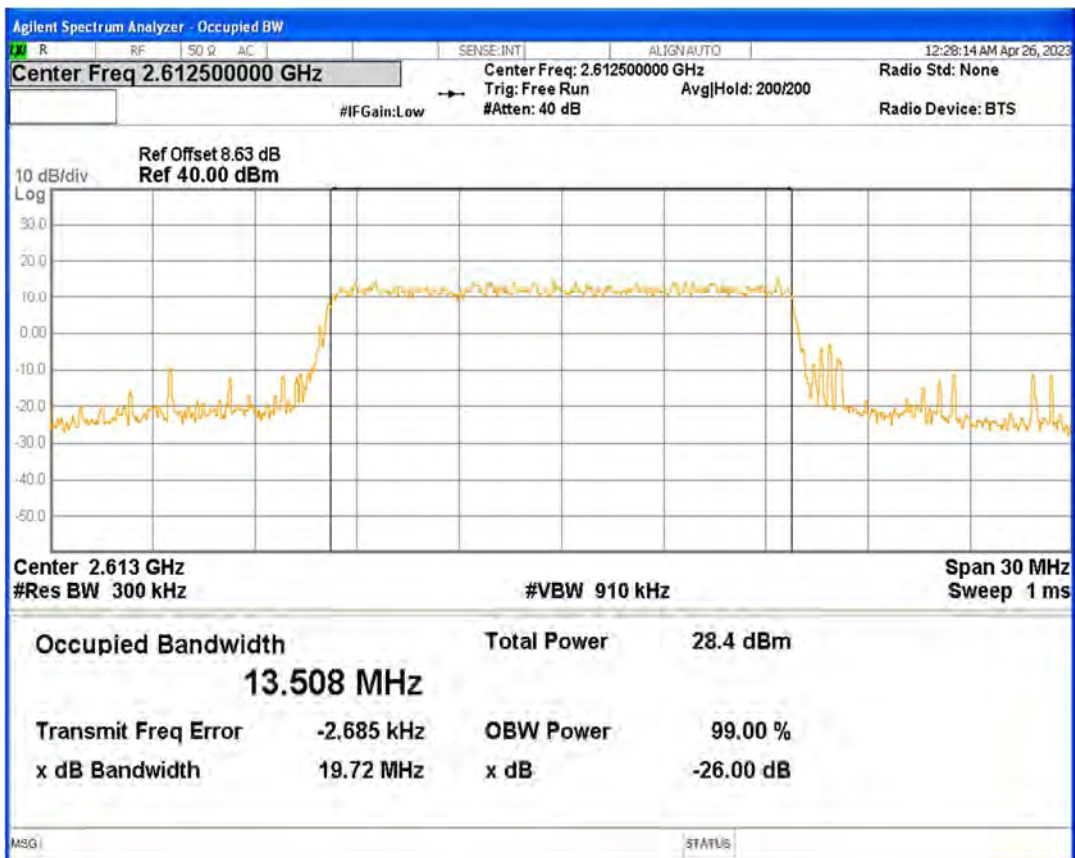

Band38 16QAM BW=20MHz Channel=37850 RB Size=100 Position=#0