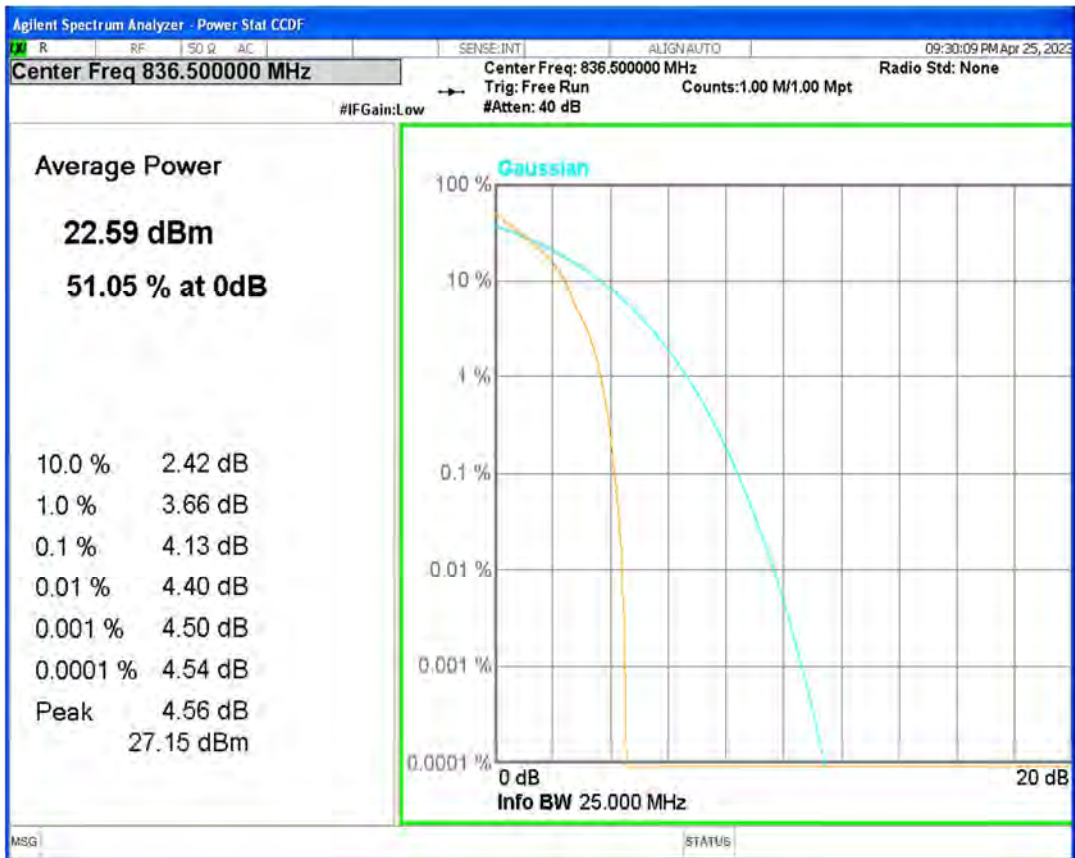

Band5 QPSK BW=10MHz Channel=20525 RB Size=1 Position=#0