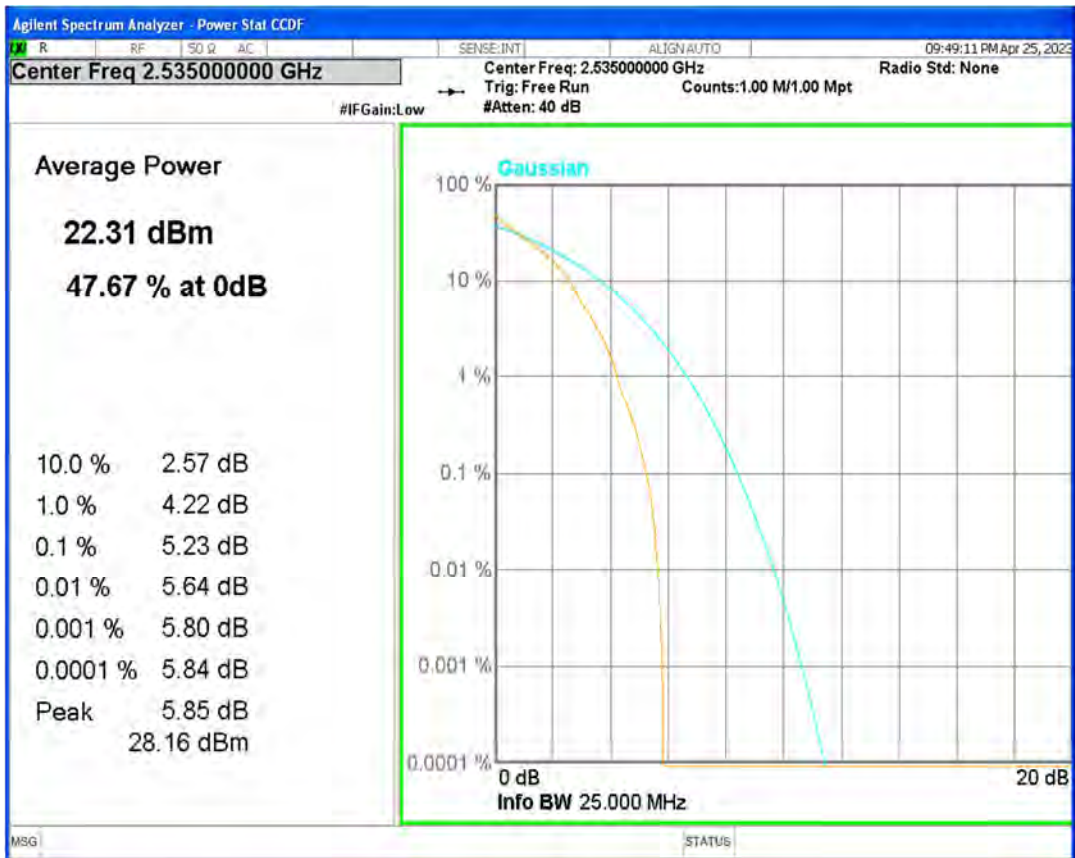

Band7 QPSK BW=5MHz Channel=21100 RB Size=1 Position=#0