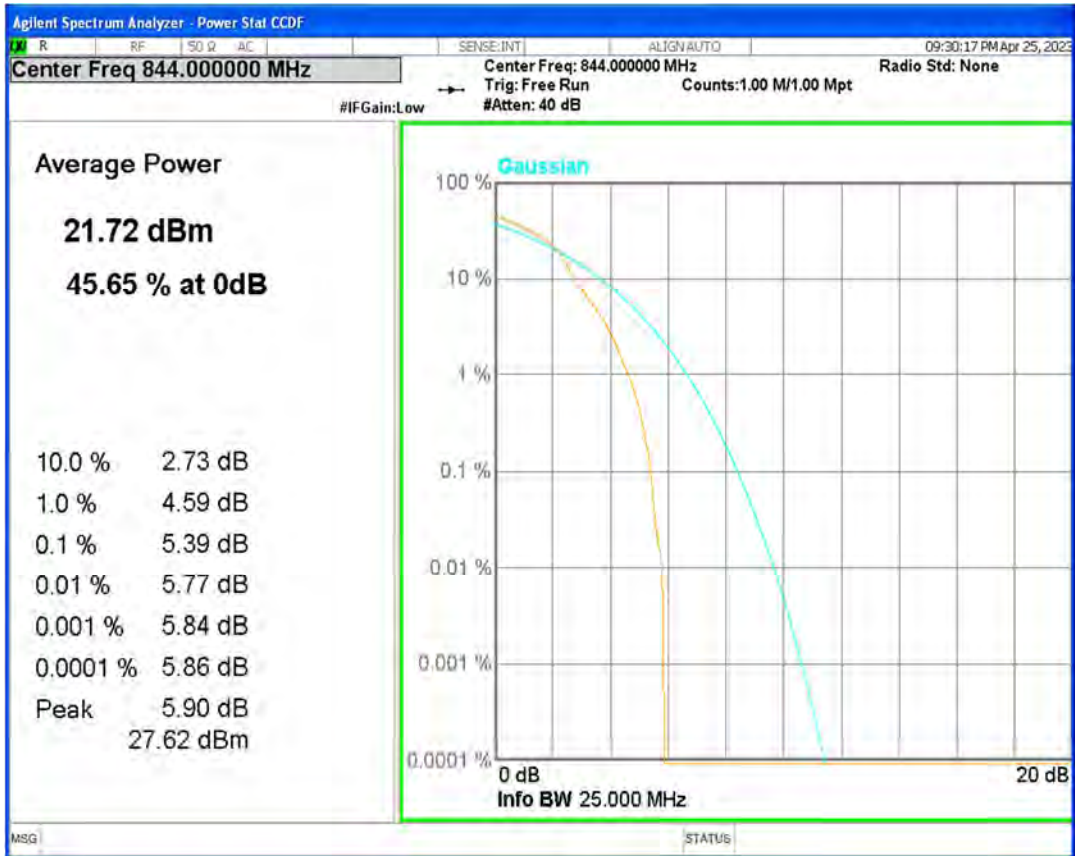

Band5 16QAM BW=1.4MHz Channel=20643 RB Size=1 Position=#0

Band5 16QAM BW=10MHz Channel=20450 RB Size=1 Position=#0

Band5 16QAM BW=10MHz Channel=20525 RB Size=1 Position=#0

Band5 16QAM BW=10MHz Channel=20600 RB Size=1 Position=#0