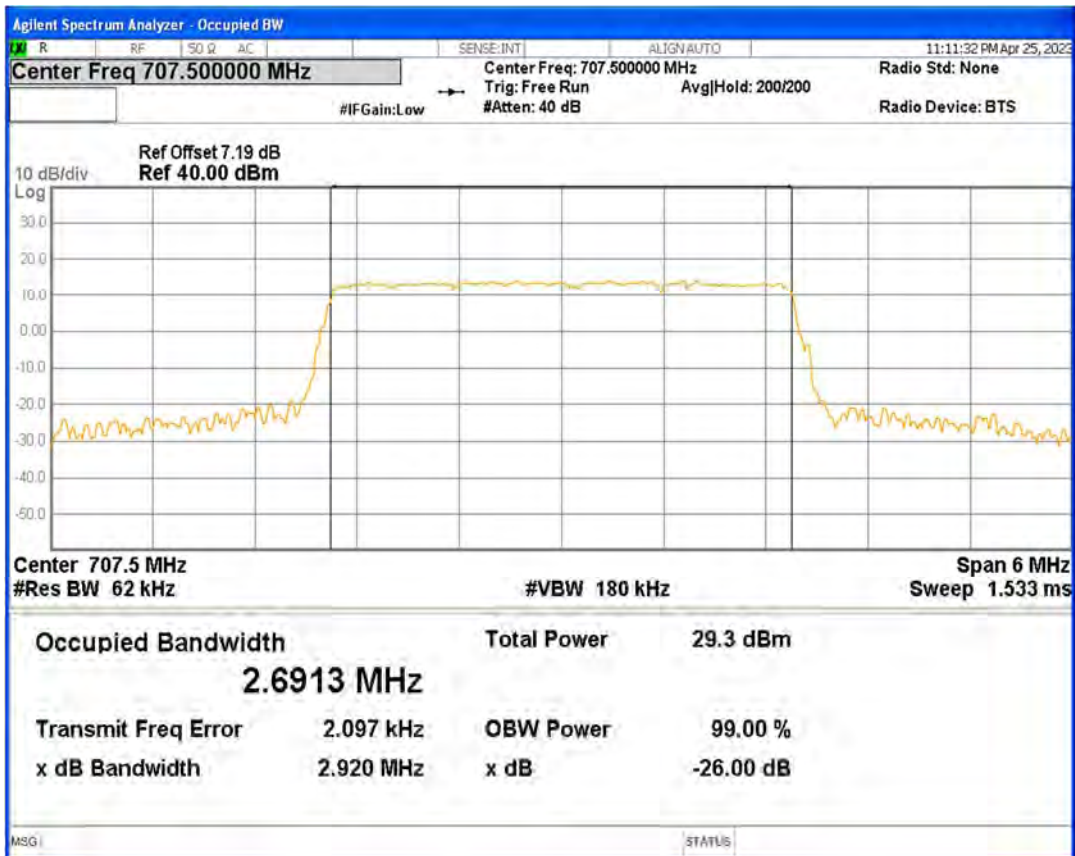

Band12 16QAM BW=10MHz Channel=23095 RB Size=50 Position=#0

Band12 16QAM BW=10MHz Channel=23130 RB Size=50 Position=#0

Band12 16QAM BW=3MHz Channel=23025 RB Size=15 Position=#0

Band12 16QAM BW=3MHz Channel=23095 RB Size=15 Position=#0