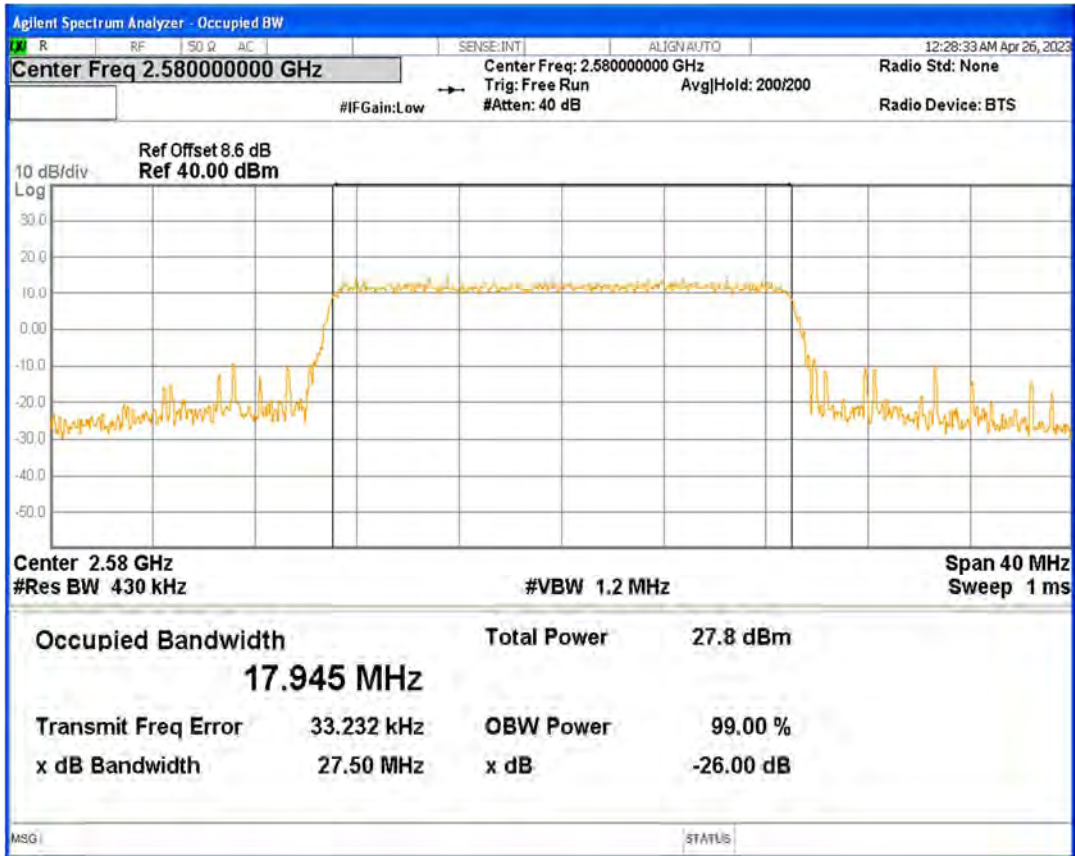

Band38 16QAM BW=15MHz Channel=37825 RB Size=75 Position=#0

Band38 16QAM BW=15MHz Channel=38000 RB Size=75 Position=#0

Band38 16QAM BW=15MHz Channel=38175 RB Size=75 Position=#0

Band38 16QAM BW=20MHz Channel=37850 RB Size=100 Position=#0