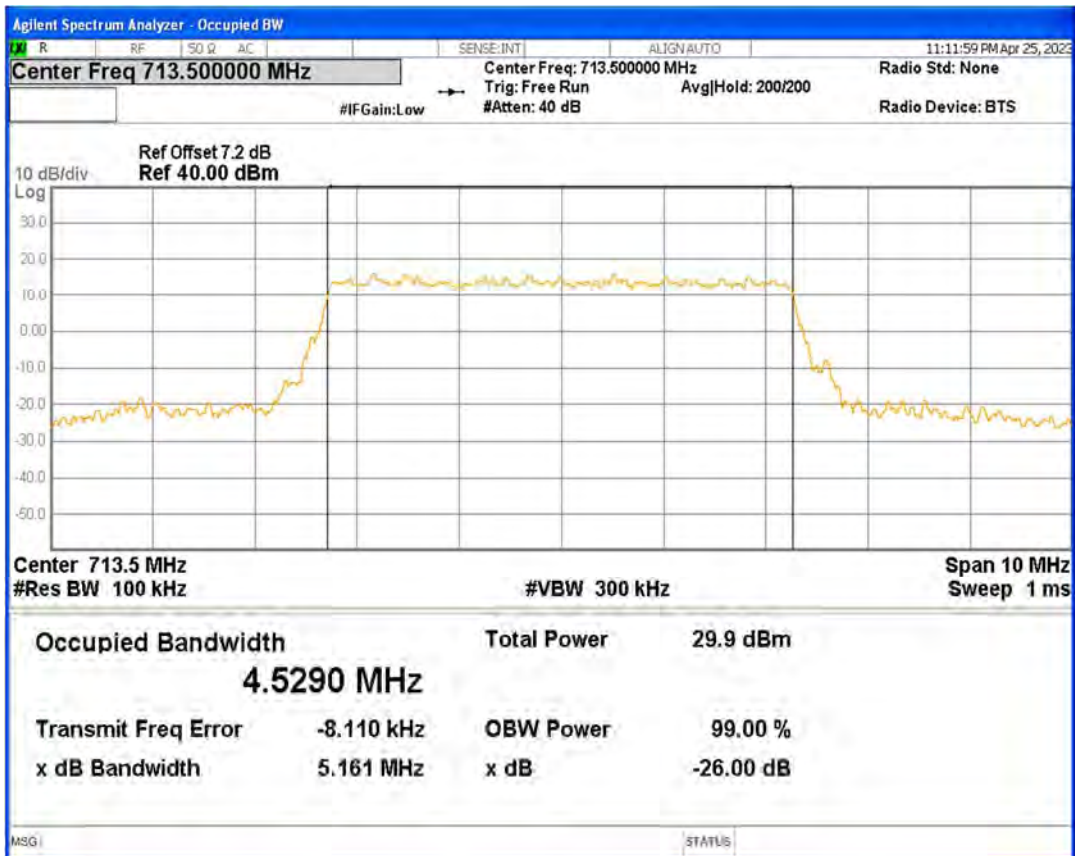

Band12 QPSK BW=3MHz Channel=23165 RB Size=15 Position=#0

Band12 QPSK BW=5MHz Channel=23035 RB Size=25 Position=#0

Band12 QPSK BW=5MHz Channel=23095 RB Size=25 Position=#0

Band12 QPSK BW=5MHz Channel=23155 RB Size=25 Position=#0