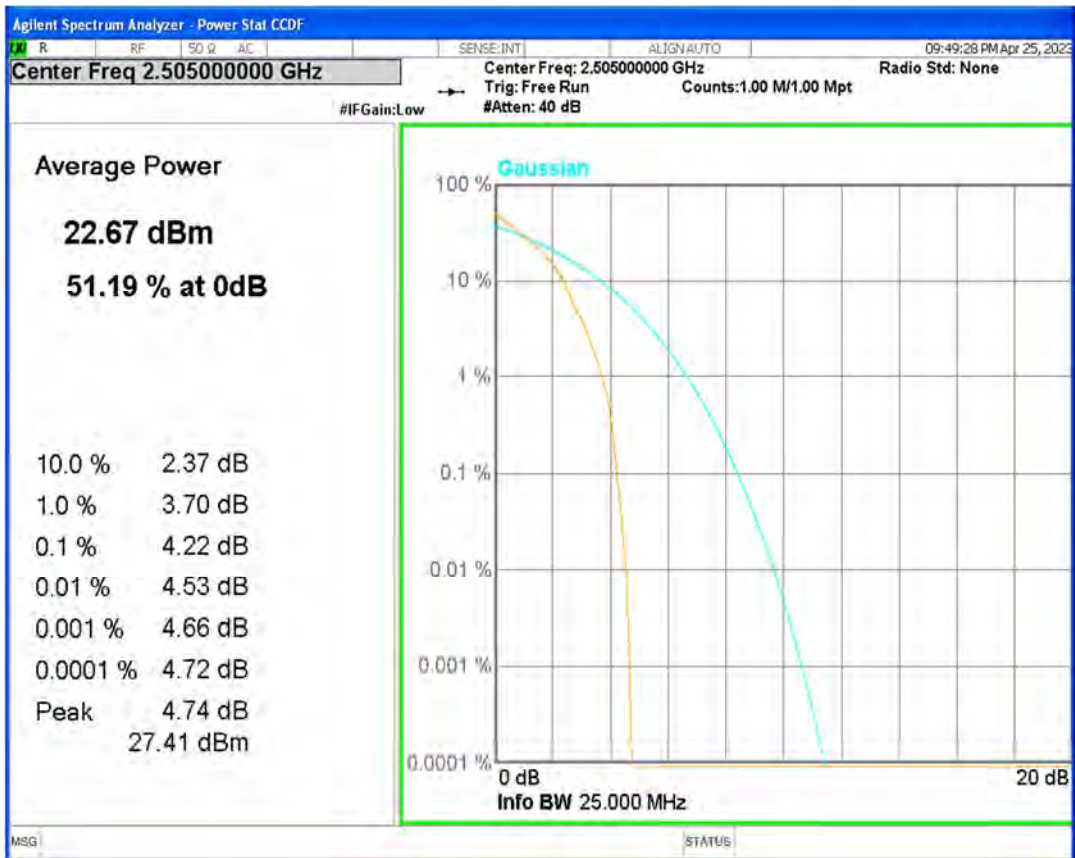

Band7 QPSK BW=10MHz Channel=20800 RB Size=1 Position=#0