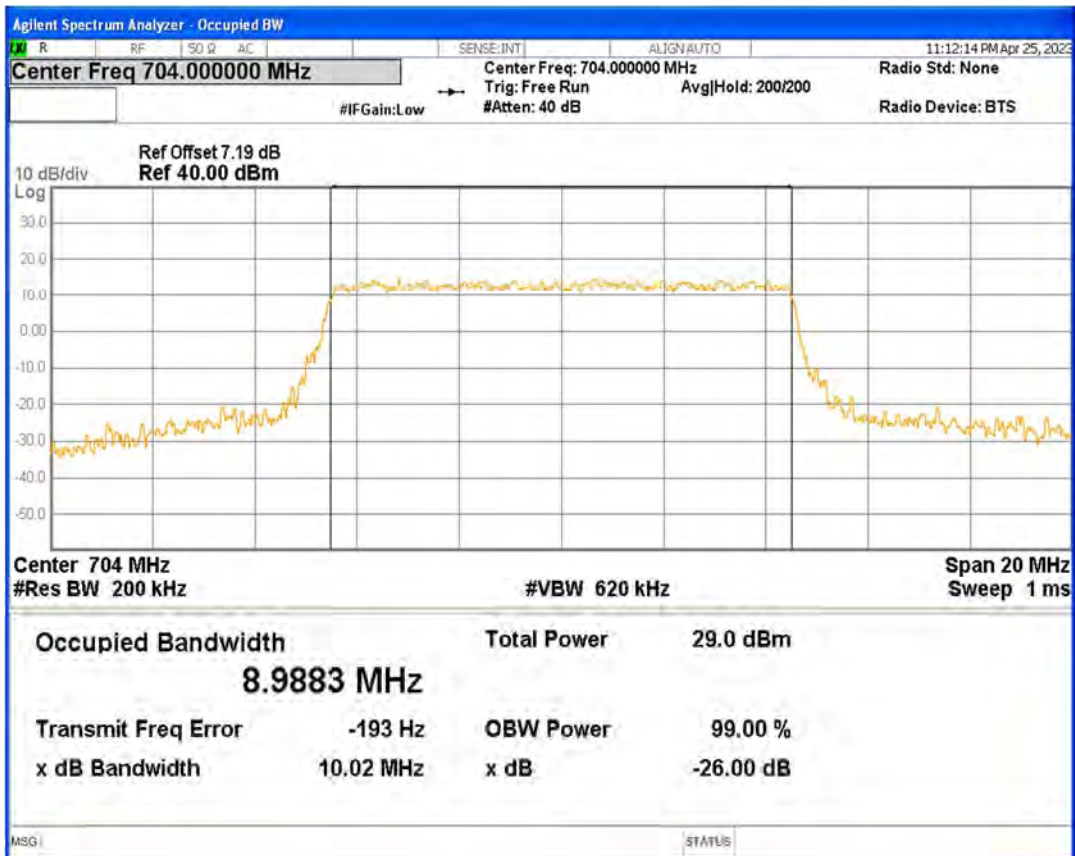

Band12 16QAM BW=1.4MHz Channel=23017 RB Size=6 Position=#0

Band12 16QAM BW=1.4MHz Channel=23095 RB Size=6 Position=#0

Band12 16QAM BW=1.4MHz Channel=23173 RB Size=6 Position=#0

Band12 16QAM BW=10MHz Channel=23060 RB Size=50 Position=#0