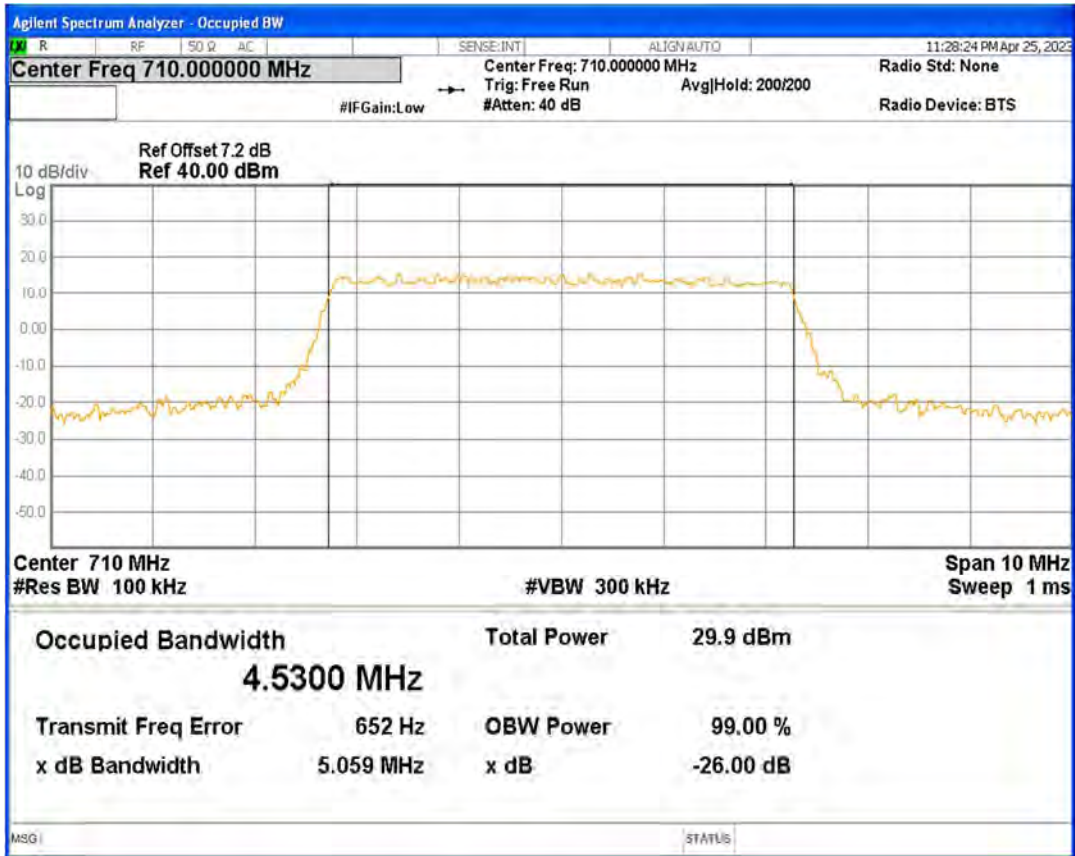

Band17 QPSK BW=5MHz Channel=23825 RB Size=25 Position=#0