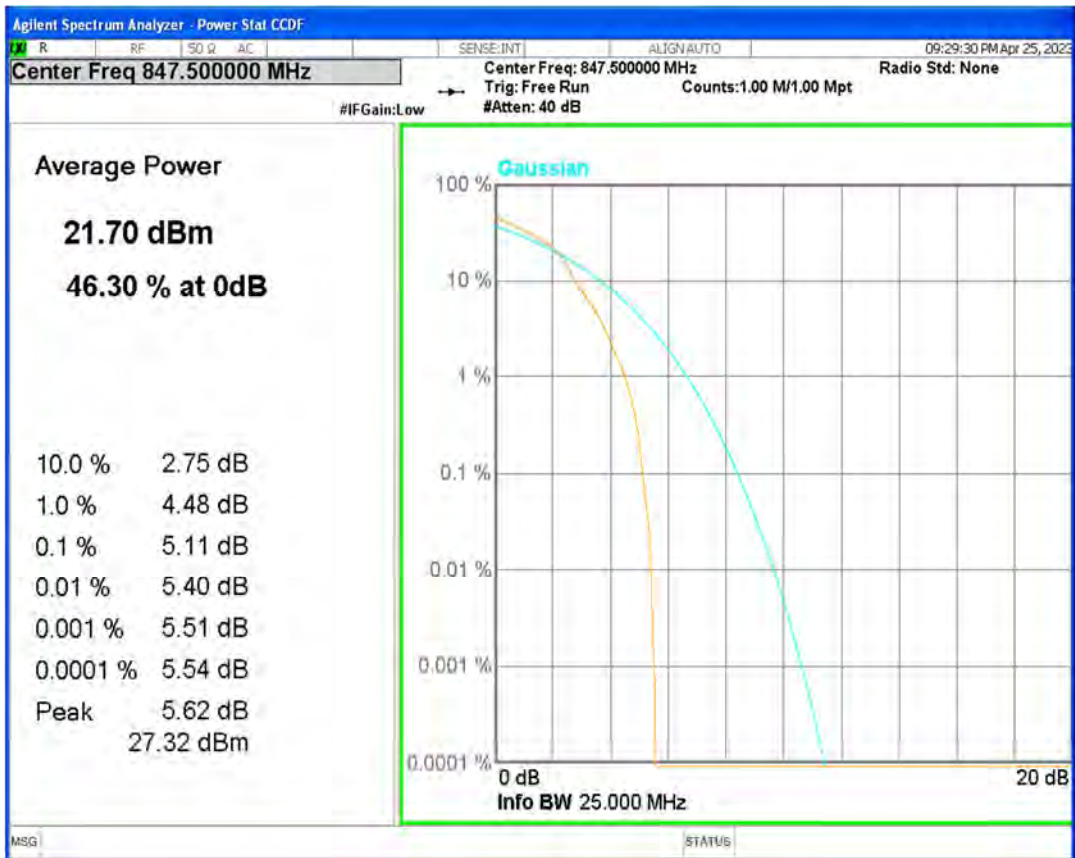

Band5 16QAM BW=3MHz Channel=20635 RB Size=1 Position=#0