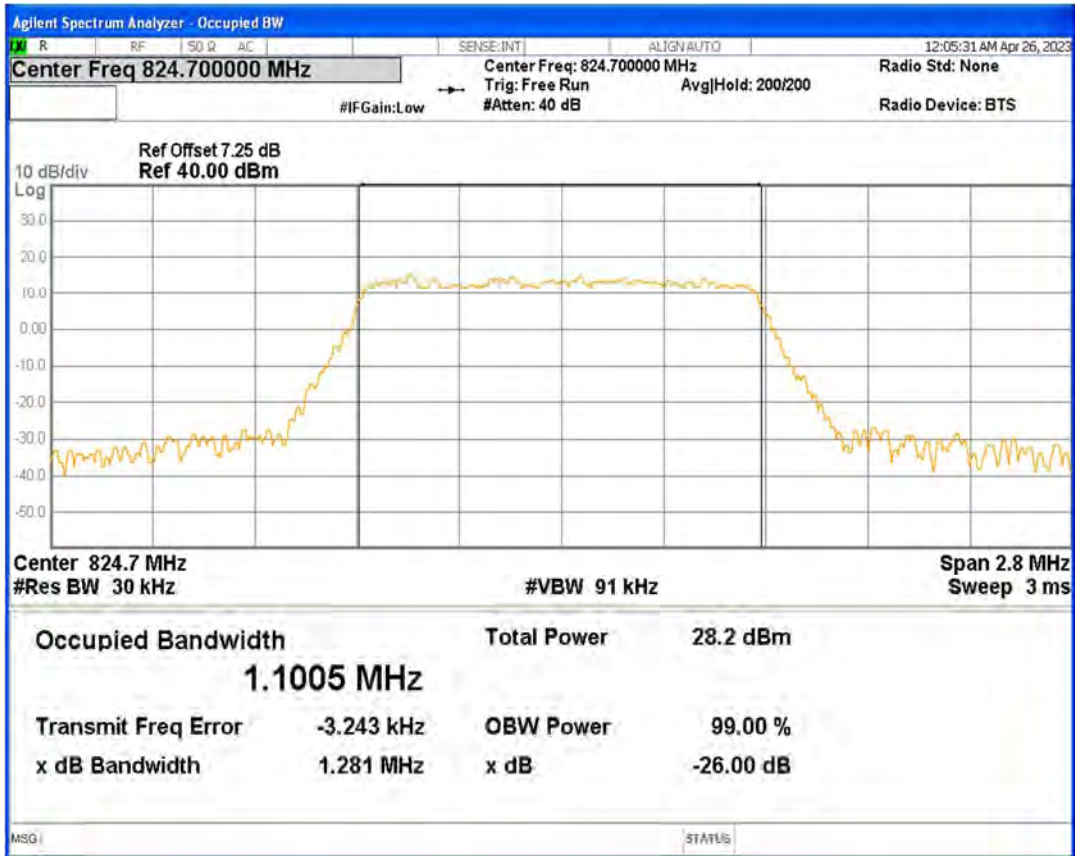

Band26(824-849) 16QAM BW=1.4MHz Channel=26915 RB Size=6 Position=#0