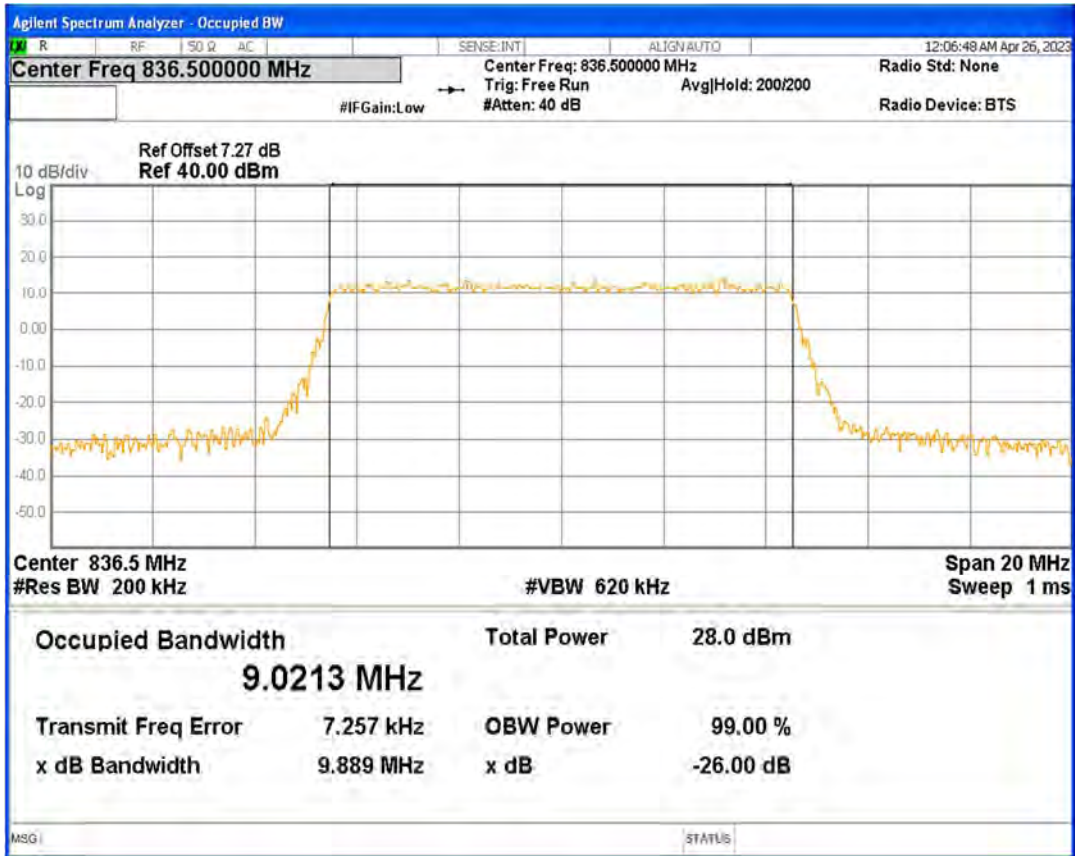

Band26(824-849) 16QAM BW=10MHz Channel=26990 RB Size=50 Position=#0