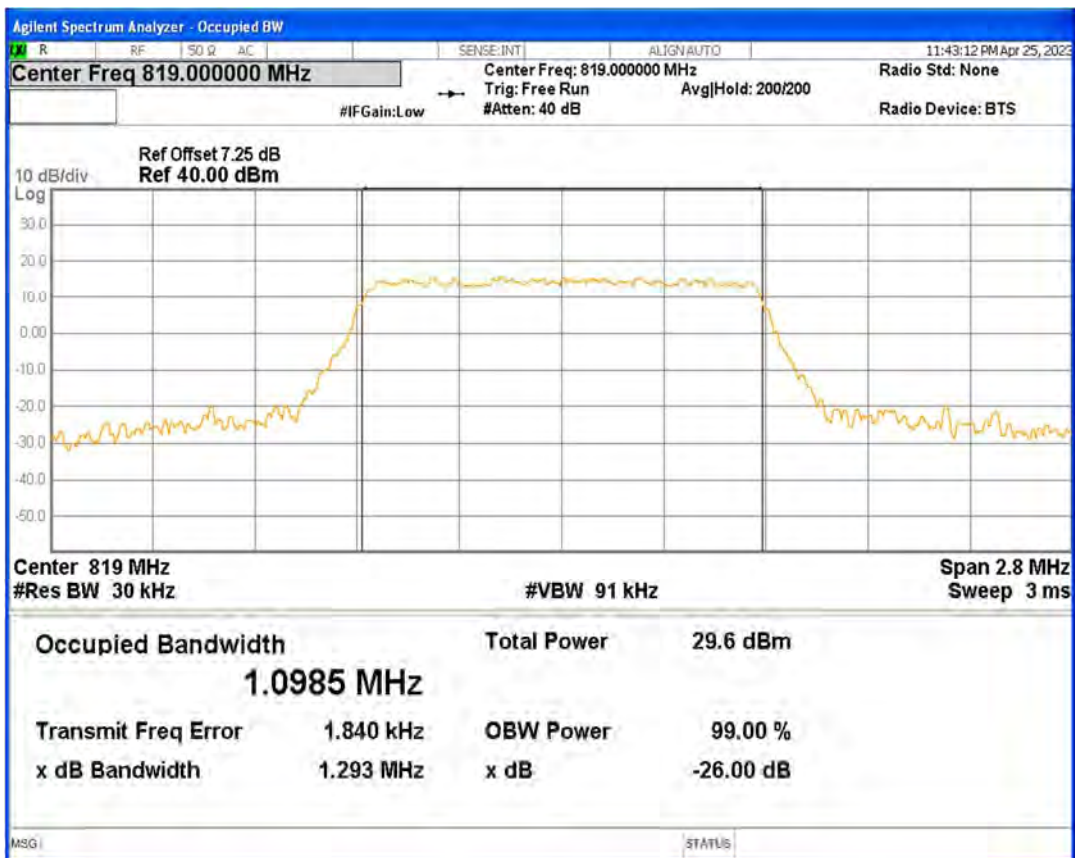

Band26(814-824) QPSK BW=1.4MHz Channel=26783 RB Size=6 Position=#0