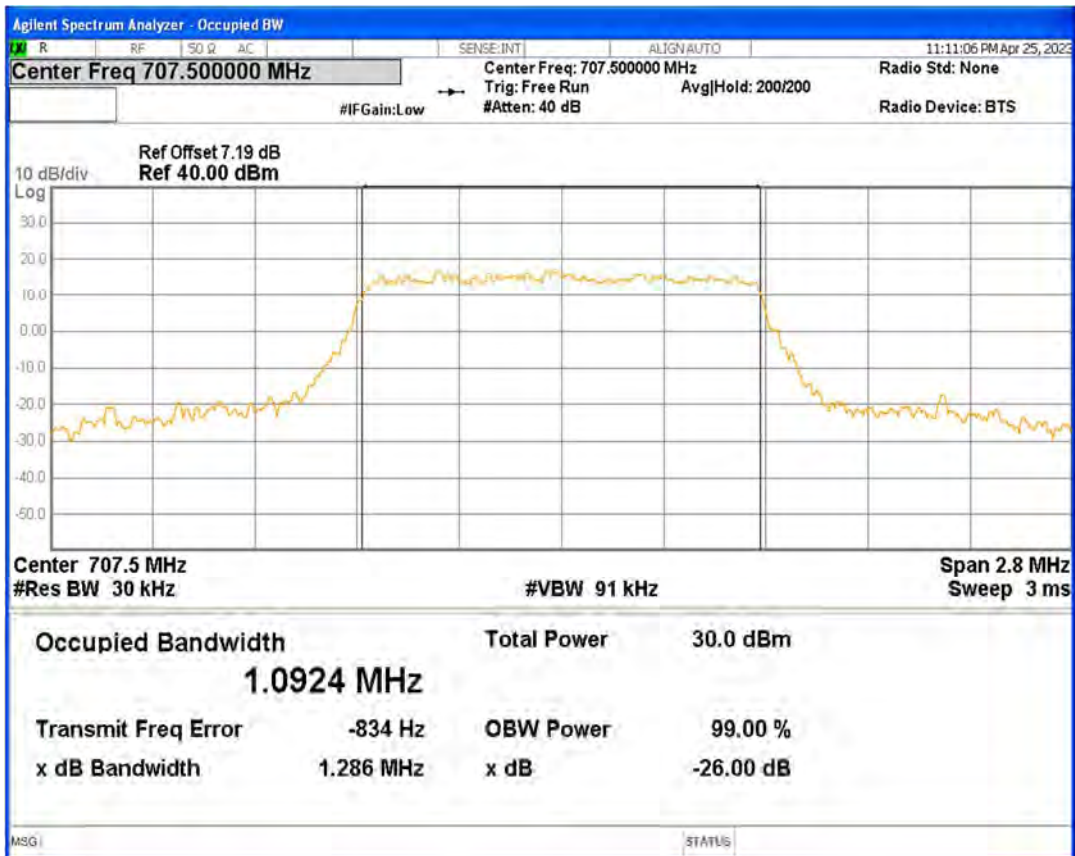

Band12 QPSK BW=1.4MHz Channel=23173 RB Size=6 Position=#0