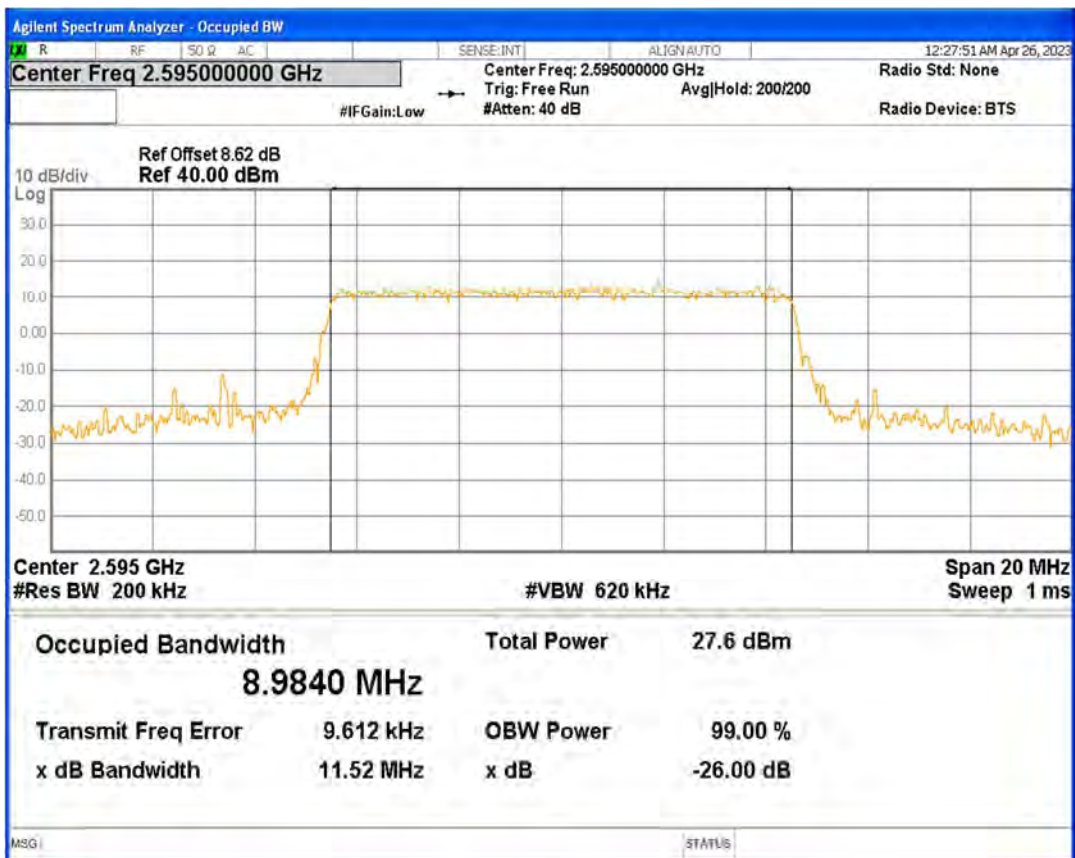

Band38 16QAM BW=10MHz Channel=38200 RB Size=50 Position=#0