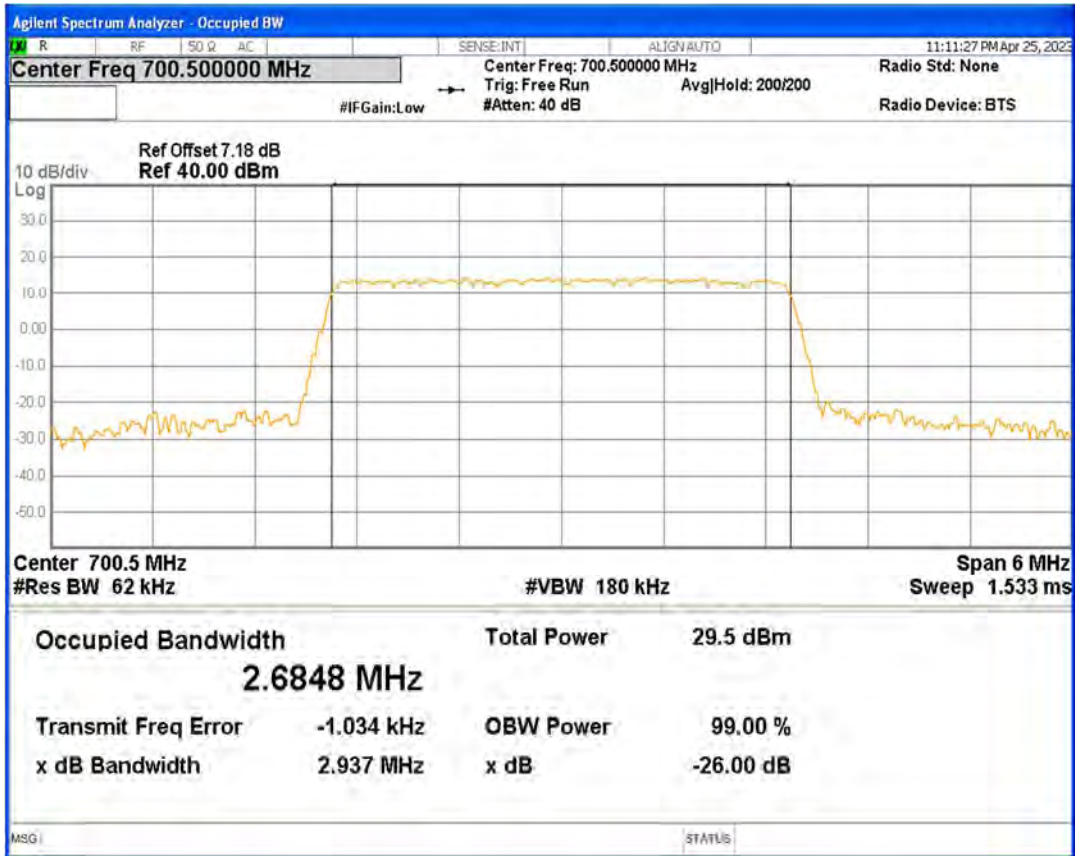

Band12 16QAM BW=3MHz Channel=23095 RB Size=15 Position=#0