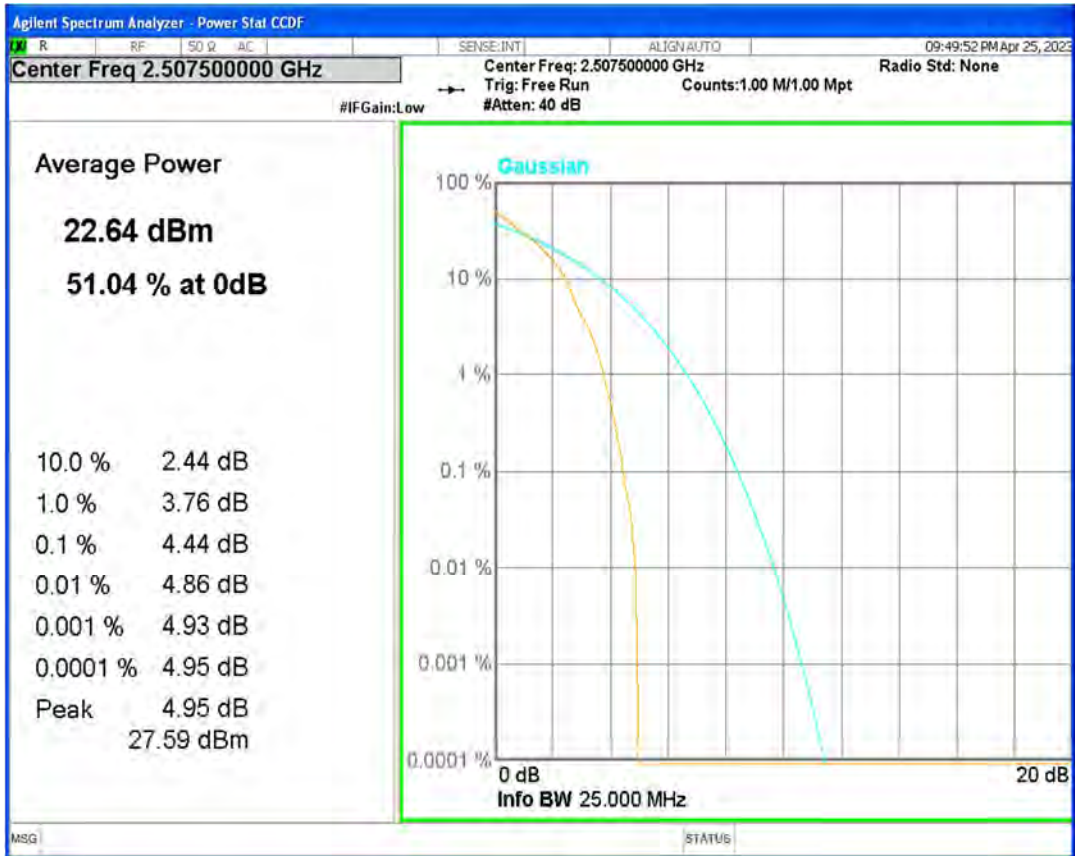

Band7 QPSK BW=15MHz Channel=20825 RB Size=1 Position=#0