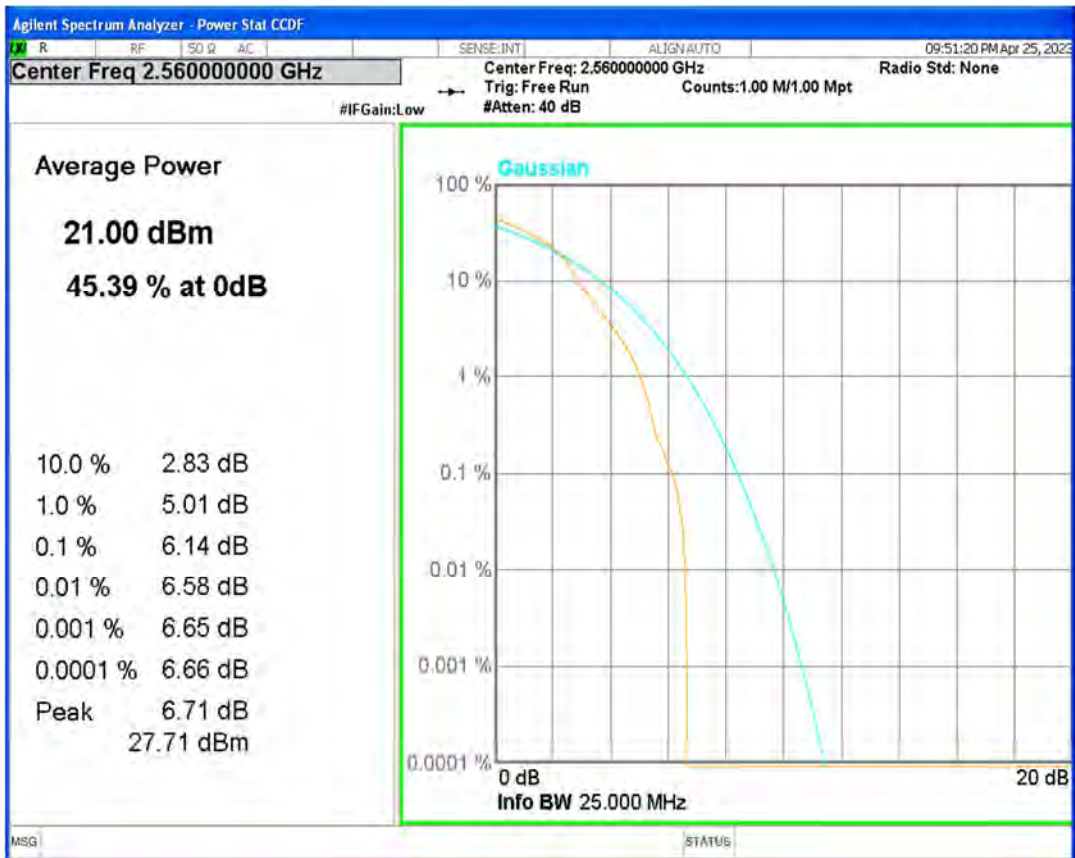

Band7 16QAM BW=20MHz Channel=21350 RB Size=1 Position=#0