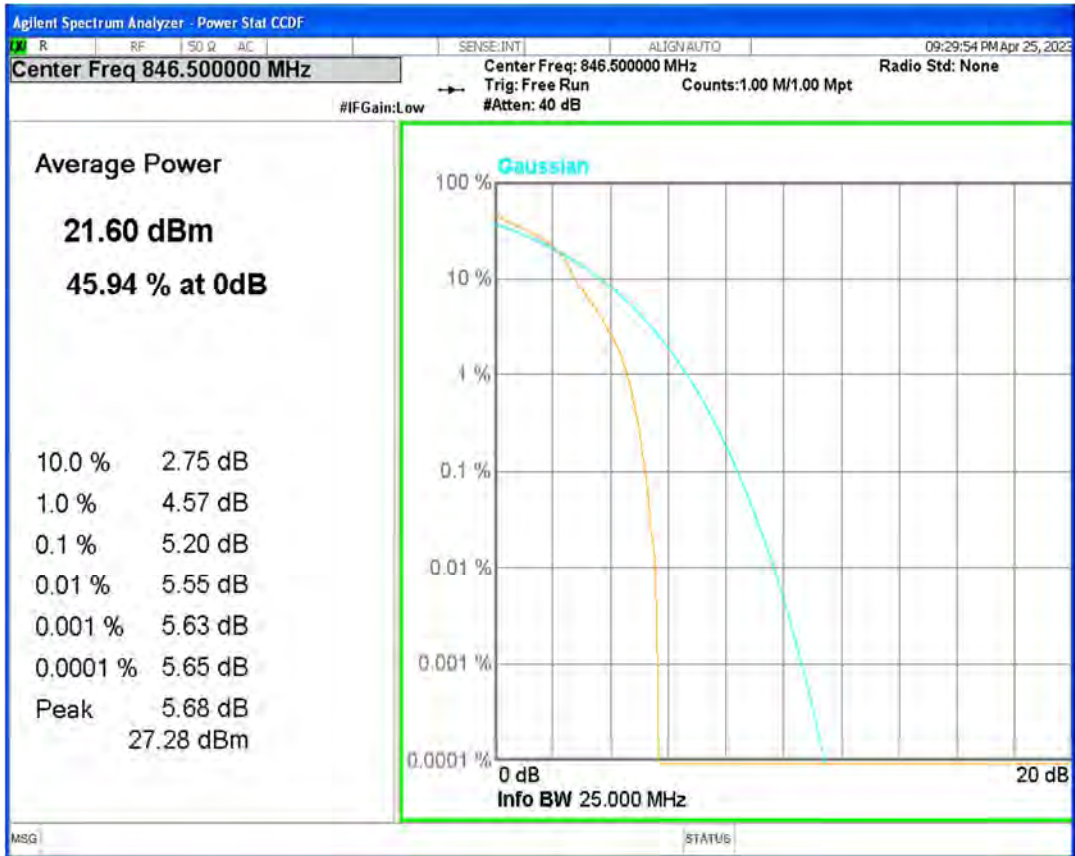

Band5 16QAM BW=5MHz Channel=20625 RB Size=1 Position=#0