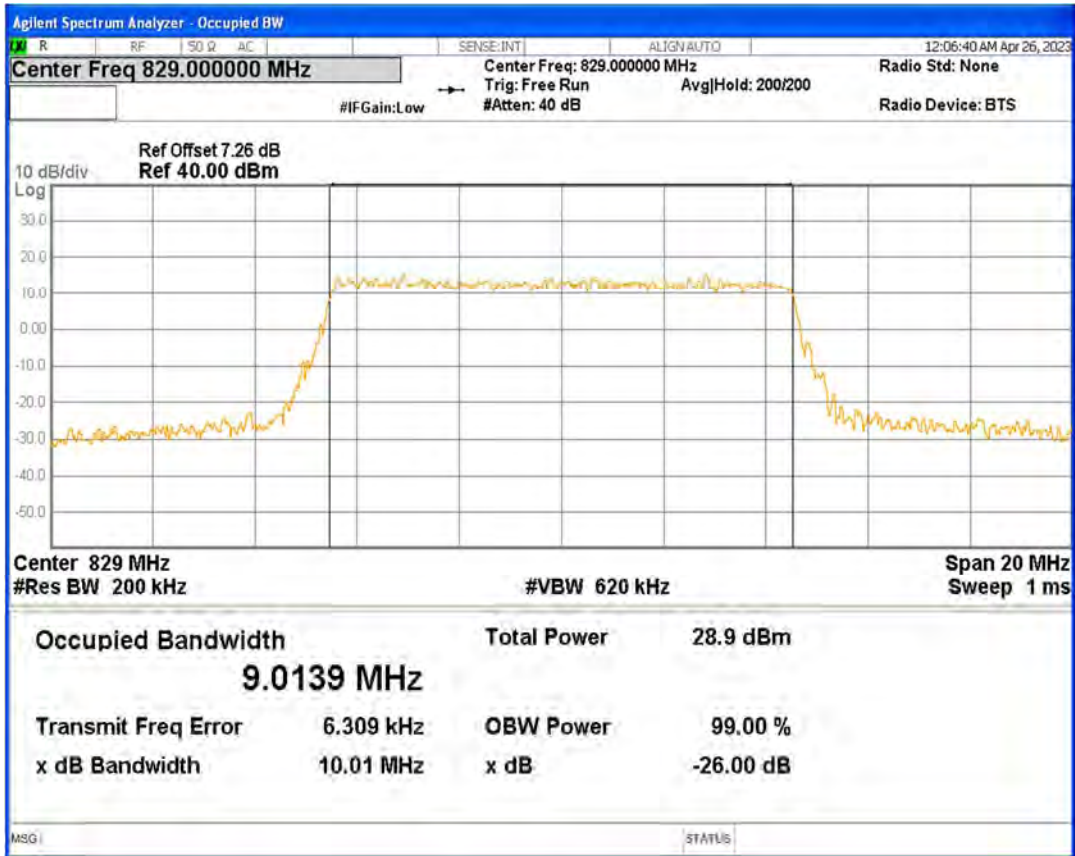

Band26(824-849) QPSK BW=10MHz Channel=26915 RB Size=50 Position=#0