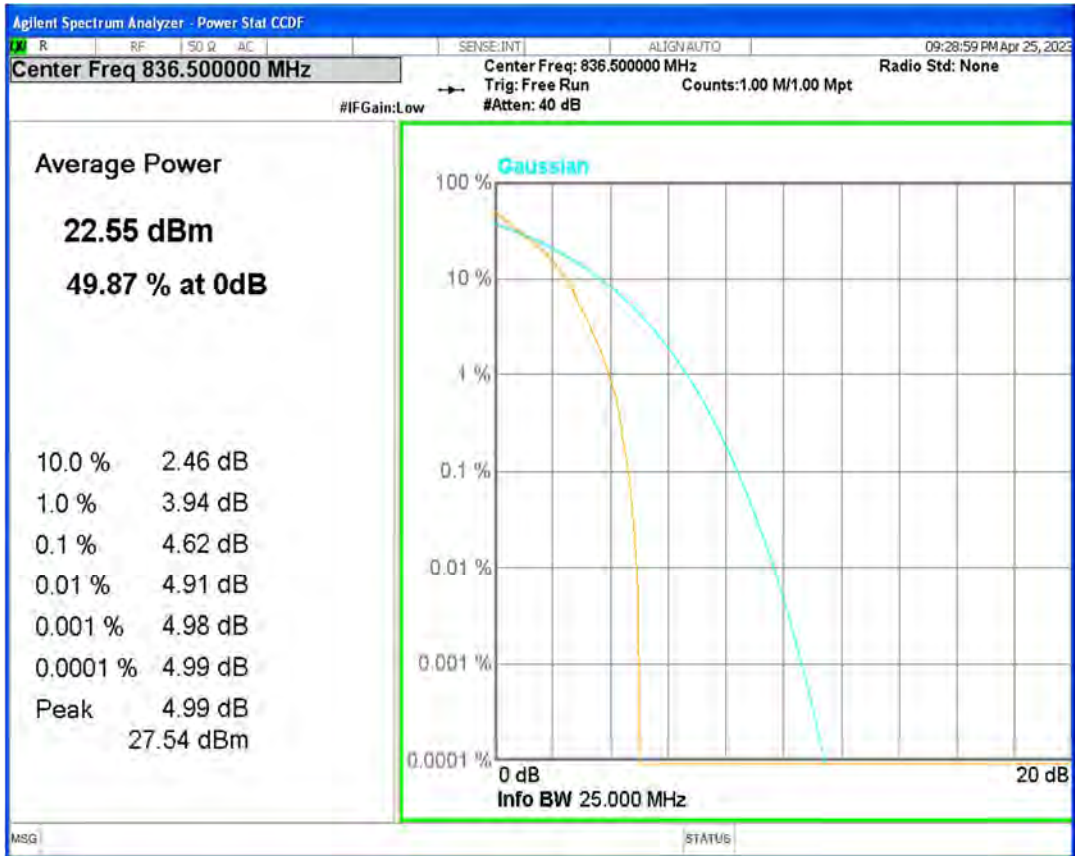

Band5 16QAM BW=5MHz Channel=20525 RB Size=1 Position=#0

Band5 16QAM BW=5MHz Channel=20625 RB Size=1 Position=#0

Band5 QPSK BW=1.4MHz Channel=20407 RB Size=1 Position=#0

Band5 QPSK BW=1.4MHz Channel=20525 RB Size=1 Position=#0