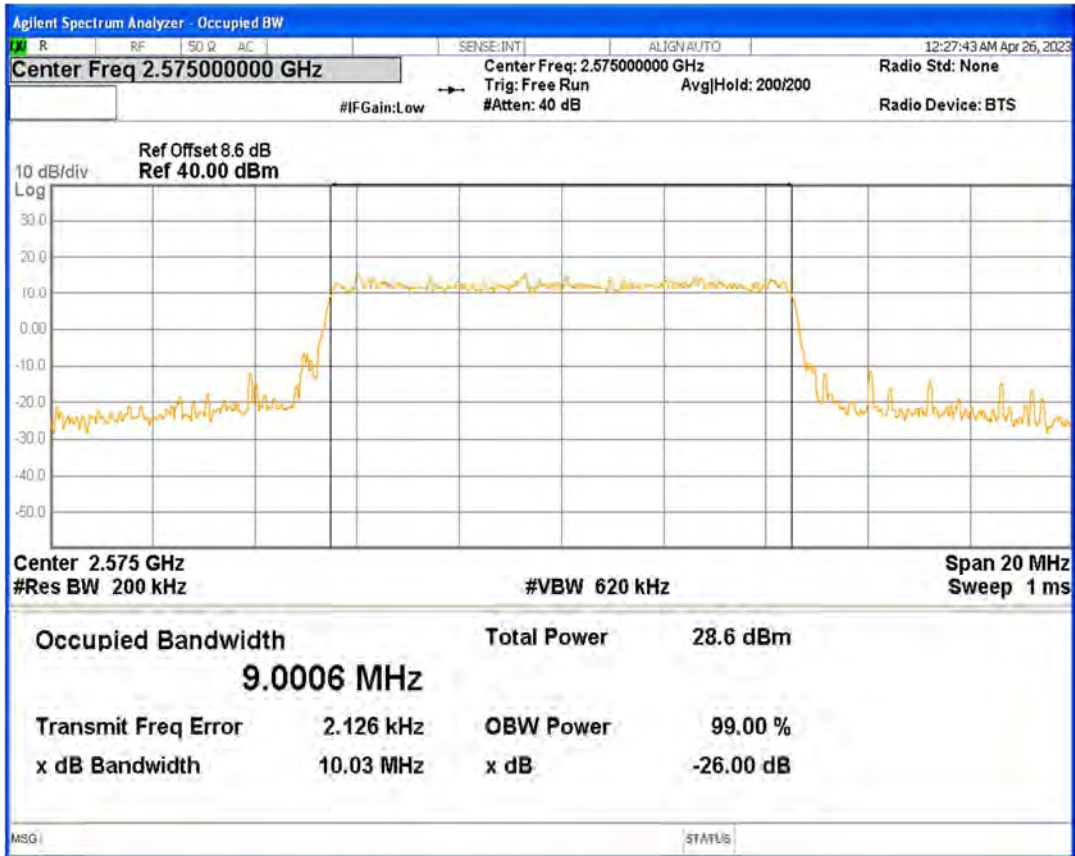

Band38 QPSK BW=10MHz Channel=38000 RB Size=50 Position=#0