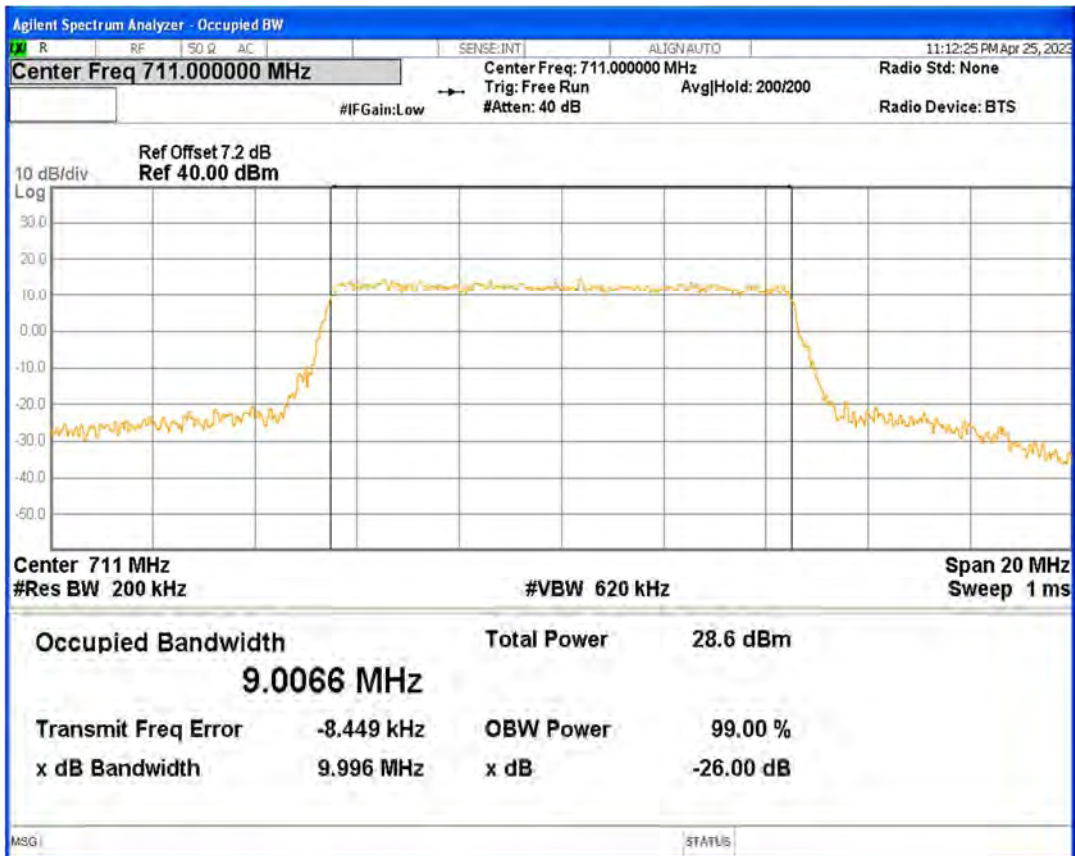

Band12 16QAM BW=3MHz Channel=23025 RB Size=15 Position=#0