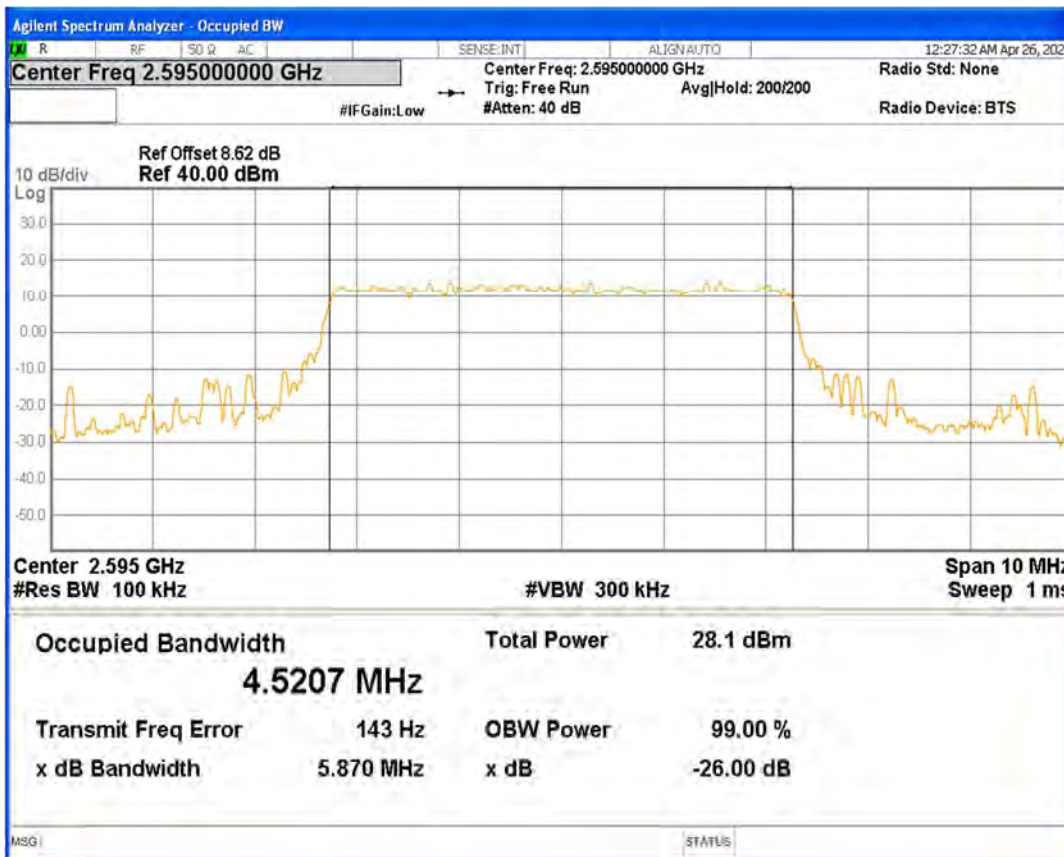

Band38 16QAM BW=20MHz Channel=38000 RB Size=100 Position=#0

Band38 16QAM BW=20MHz Channel=38150 RB Size=100 Position=#0

Band38 16QAM BW=5MHz Channel=37775 RB Size=25 Position=#0

Band38 16QAM BW=5MHz Channel=38000 RB Size=25 Position=#0