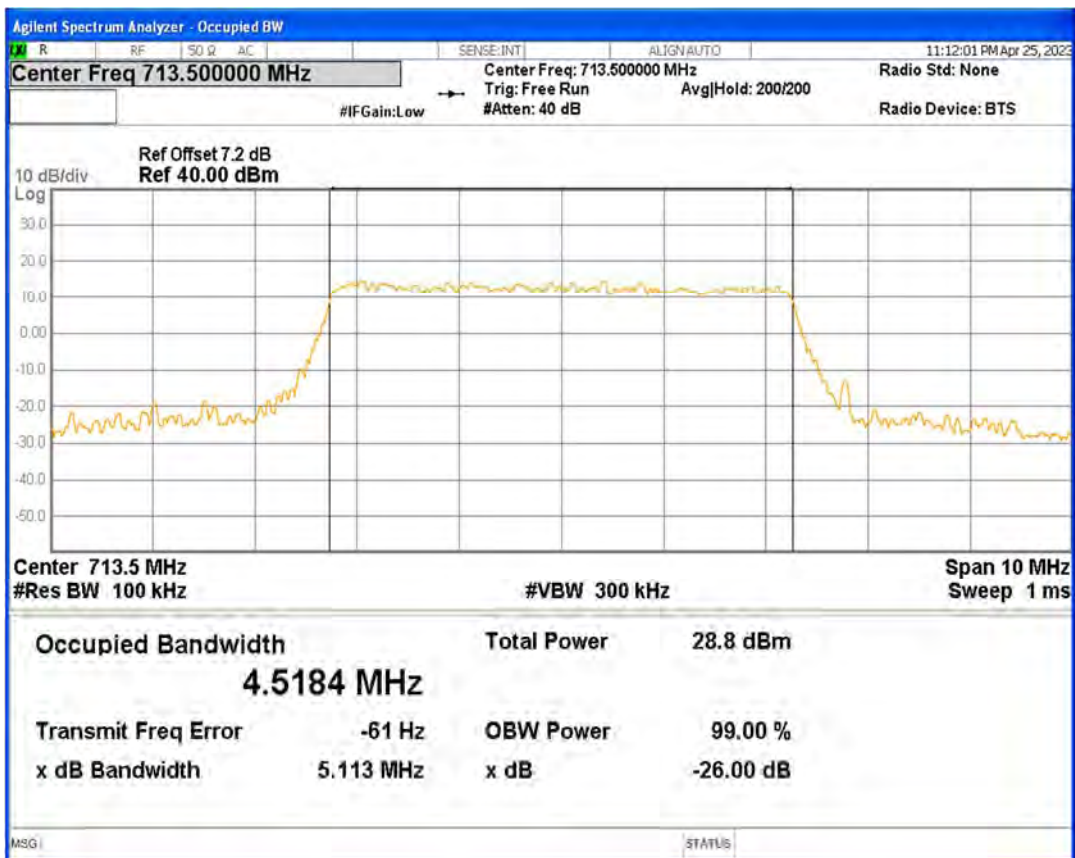

Band12 16QAM BW=3MHz Channel=23165 RB Size=15 Position=#0

Band12 16QAM BW=5MHz Channel=23035 RB Size=25 Position=#0

Band12 16QAM BW=5MHz Channel=23095 RB Size=25 Position=#0

Band12 16QAM BW=5MHz Channel=23155 RB Size=25 Position=#0