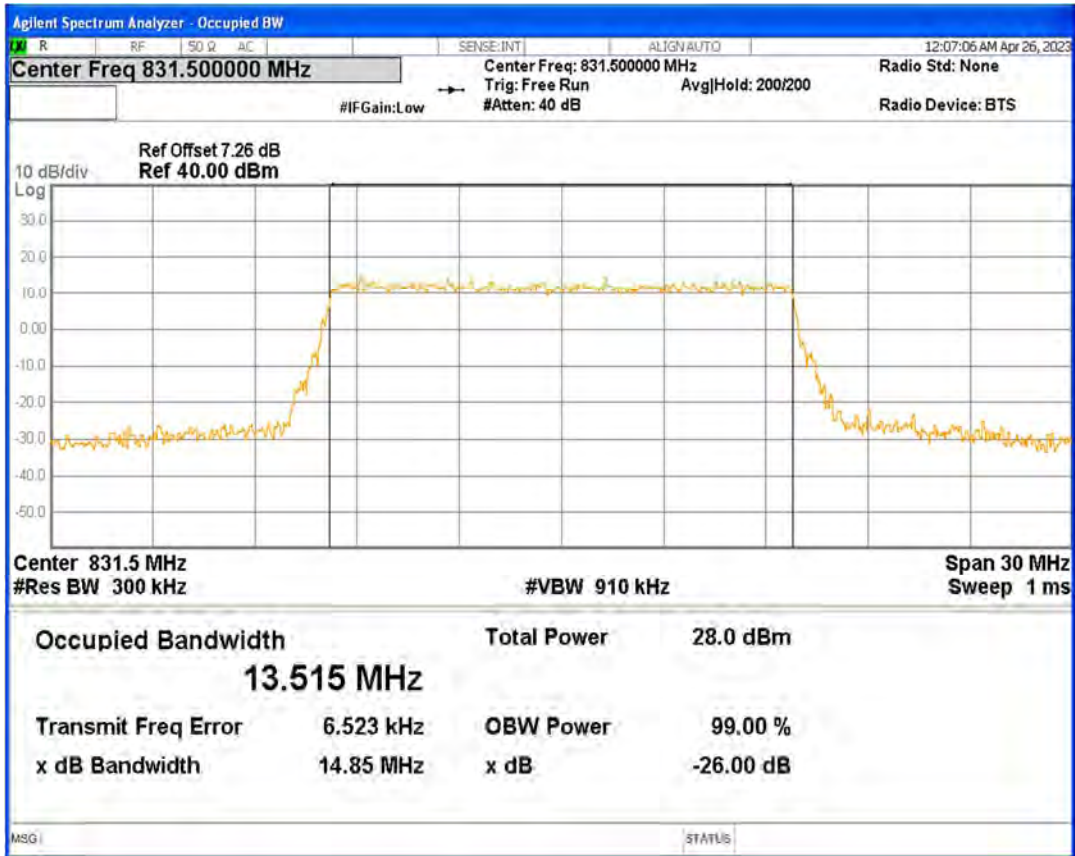

Band26(824-849) 16QAM BW=15MHz Channel=26915 RB Size=75 Position=#0