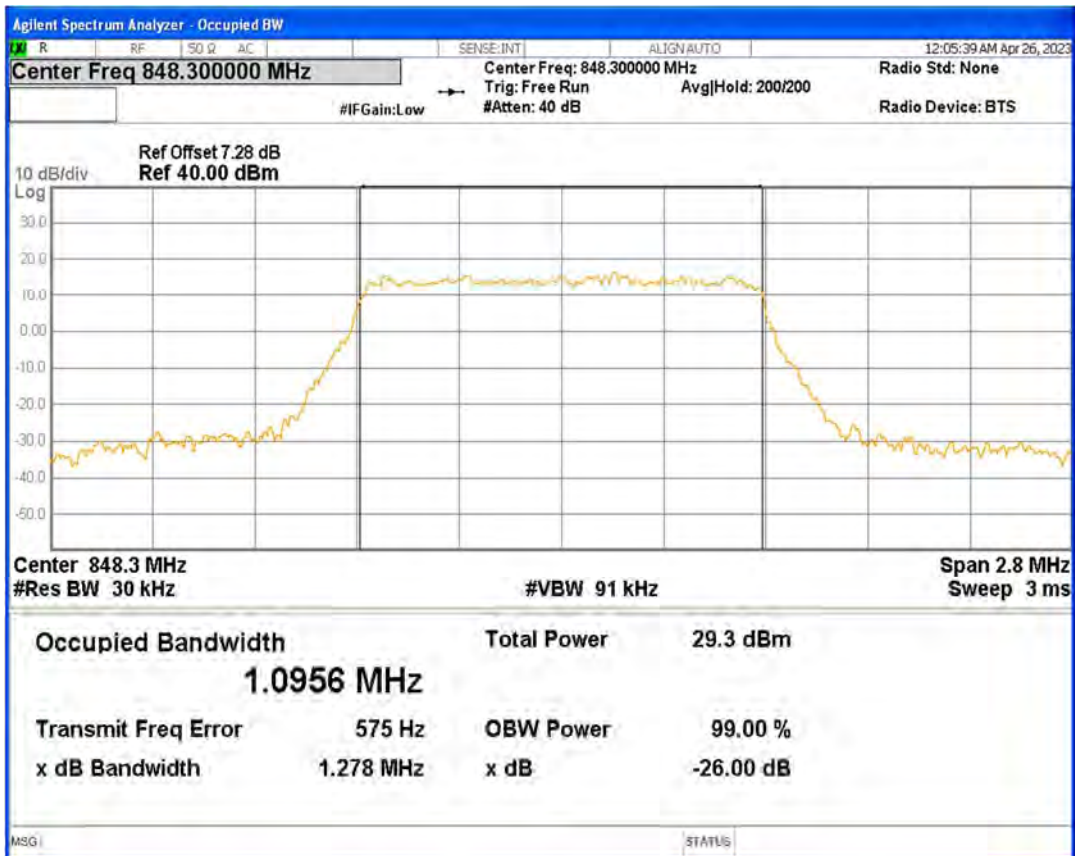

Band26(824-849) QPSK BW=10MHz Channel=26840 RB Size=50 Position=#0