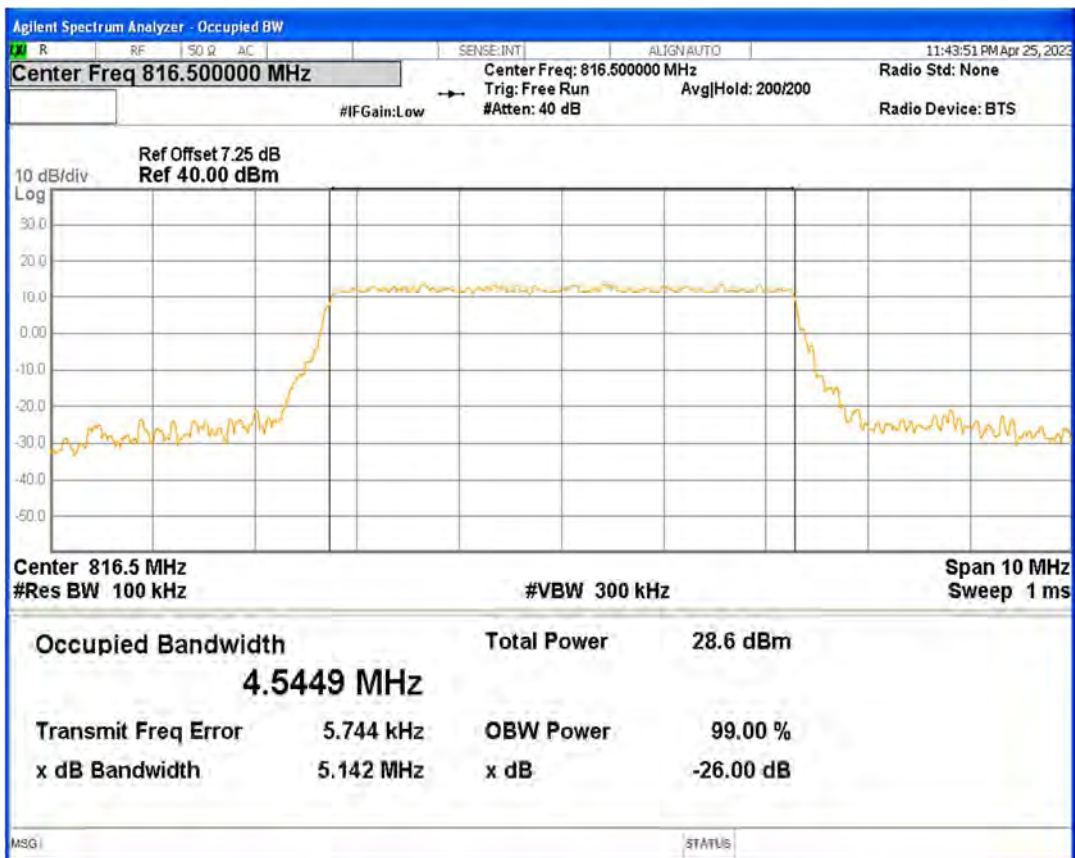

Band26(814-824) 16QAM BW=5MHz Channel=26740 RB Size=25 Position=#0