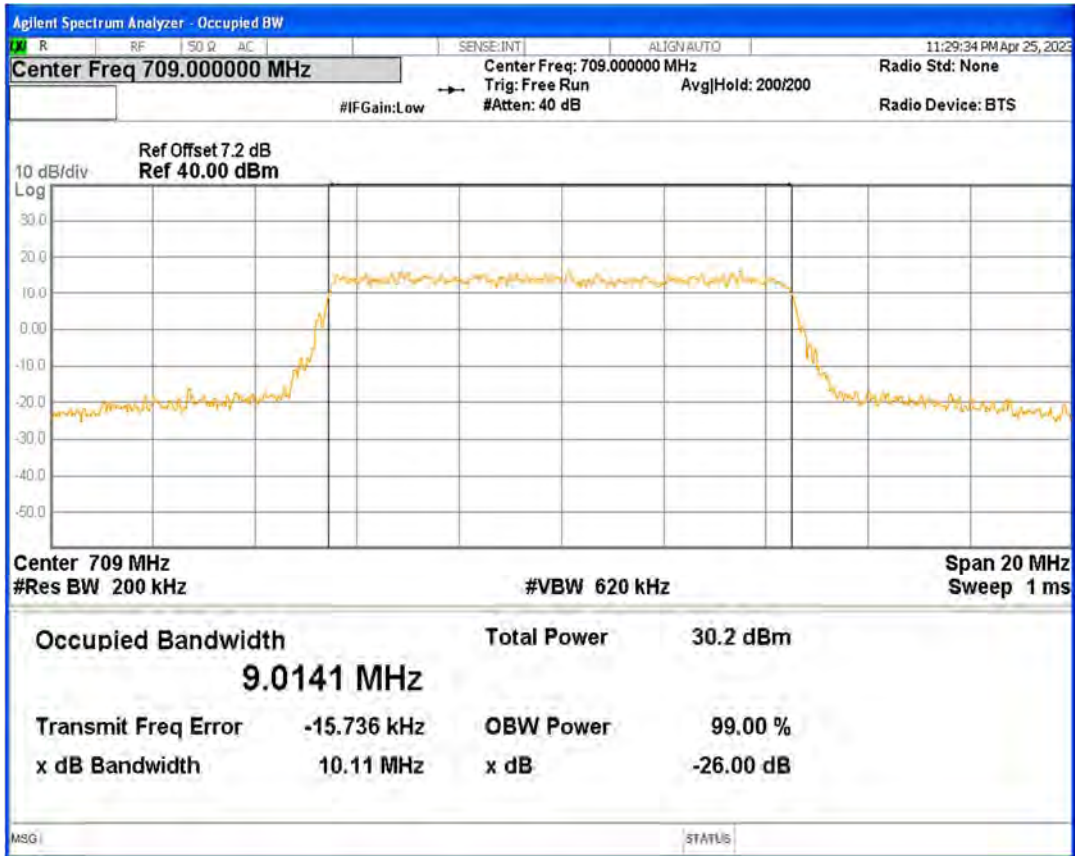

Band17 QPSK BW=10MHz Channel=23790 RB Size=50 Position=#0