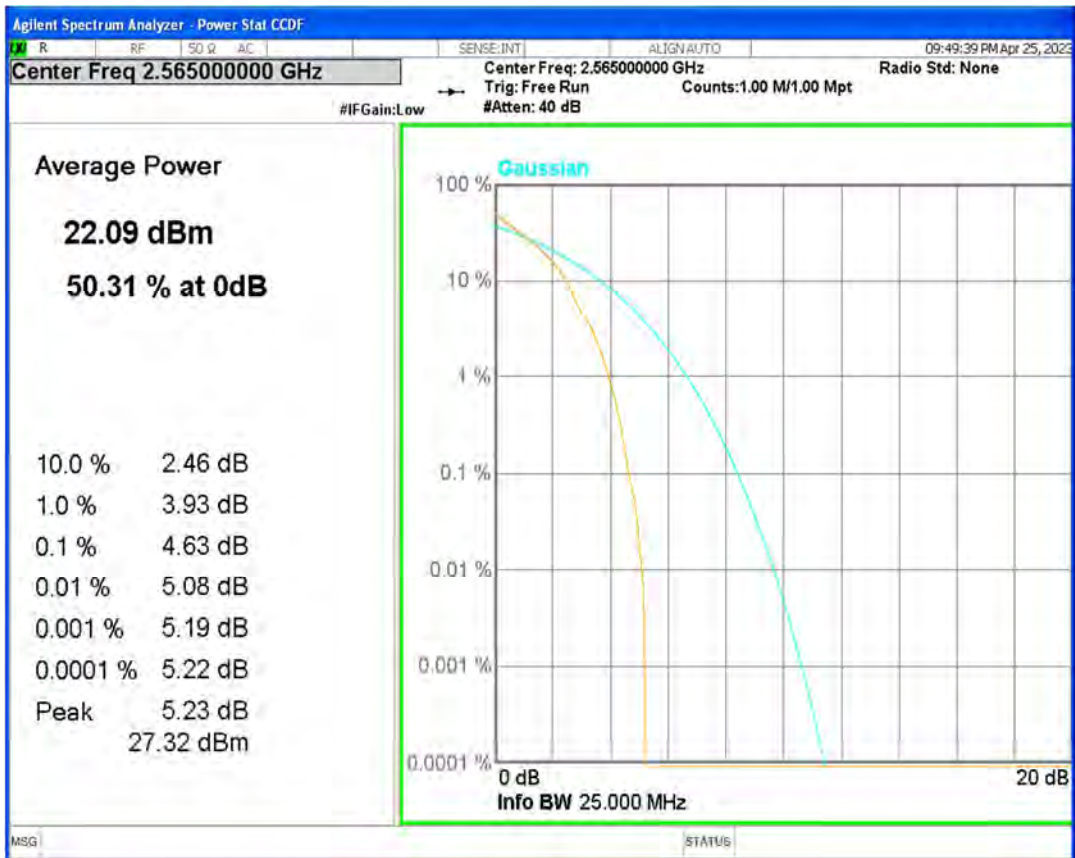

Band7 QPSK BW=10MHz Channel=21400 RB Size=1 Position=#0