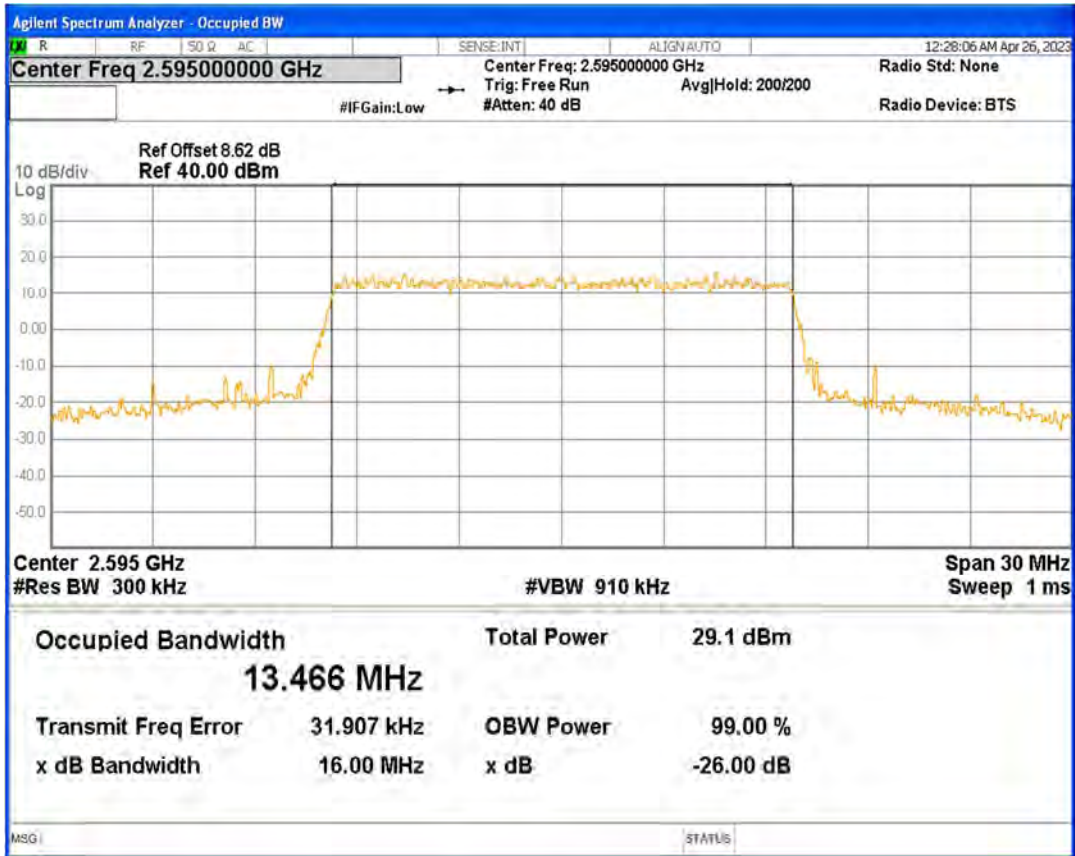

Band38 QPSK BW=15MHz Channel=38175 RB Size=75 Position=#0