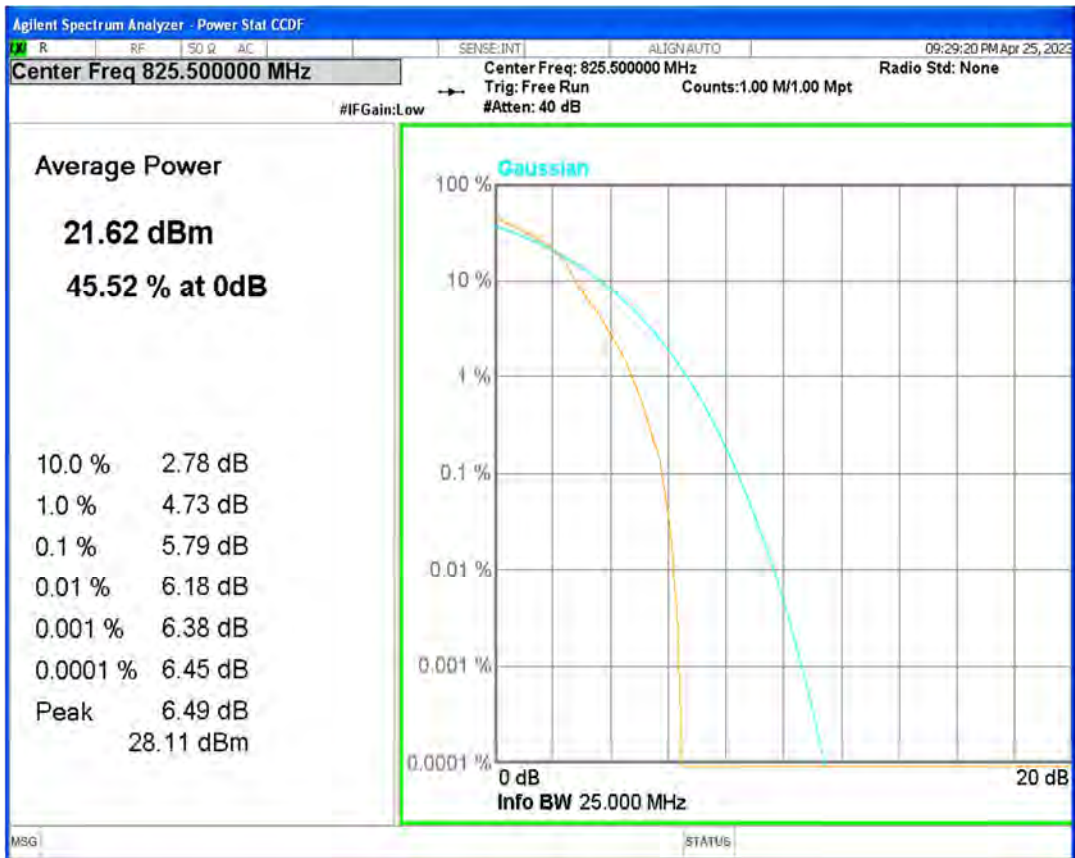

Band5 16QAM BW=3MHz Channel=20415 RB Size=1 Position=#0