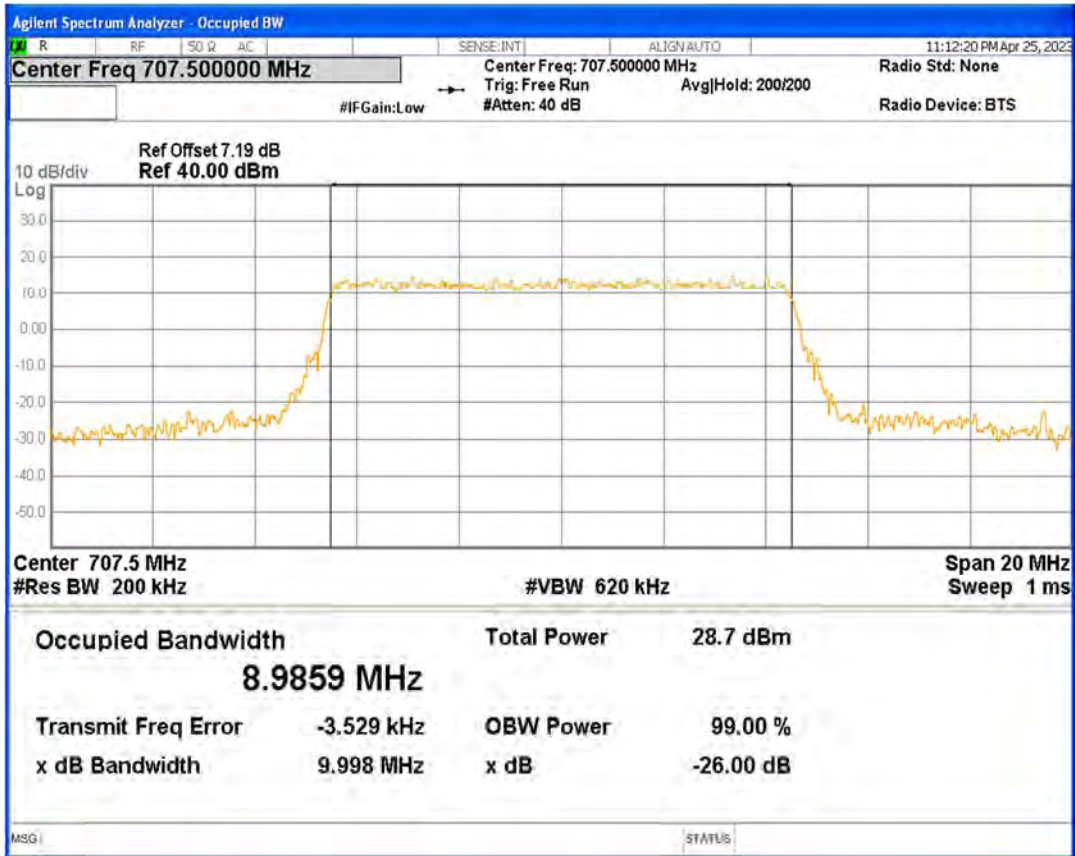

Band12 16QAM BW=10MHz Channel=23130 RB Size=50 Position=#0