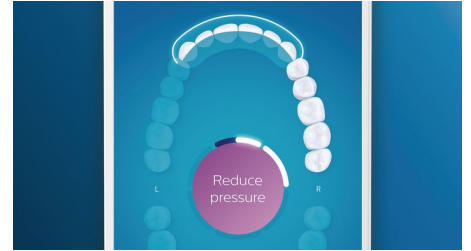

Whiter teeth, fast

Click on the W3 Premium White brush head to remove surface stains and reveal your whitest smile. With its densely packed central stain removal bristles, it's clinically proven to remove up to 100% more stains in just three days.**

Never miss a spot

The Philips Sonicare app lets you know when you've achieved a thorough clean, and coaches you to be a better, more mindful brusher.

TouchUp feature

If you happen to miss a spot while brushing your teeth, your app's TouchUp feature will show you. You can then go back for a second pass, and be confident you are getting a complete clean, every time.

Focus areas and goal-setting

Any trouble areas your dentist has pointed out? We'll highlight them on your in-app 3D mouth map, and remind you to pay extra attention to these areas.

Too much pressure?

You might not notice when you brush too hard, but your DiamondClean Smart will. If you use too much pressure, the light ring on the end of your handle will flash. This is a gentle reminder to ease off the pressure, and let your brush head do the work. 7 out of 10 people found this feature helped them become a better brusher.