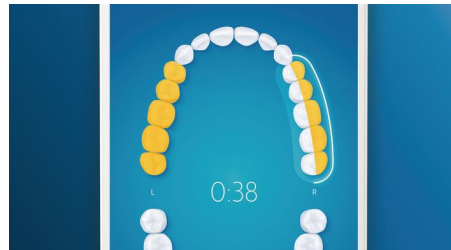

Care for your gums

Click on the G3 Premium Gum Care brush head to improve your gum health. Its smaller size and targeted gum line bristles deliver gentle yet effective cleaning along the gum line, where gum disease starts. It's clinically proven to deliver up to 100% less gum inflammation* and up to 7x healthier gums in just two weeks.*

Whiter teeth, fast

Click on the W3 Premium White brush head to remove surface stains and reveal your whitest smile. With its densely packed central stain removal bristles, it's clinically proven to remove up to 100% more stains in just three days.**

Never miss a spot

The Philips Sonicare app lets you know when you've achieved a thorough clean, and coaches you to be a better, more mindful brusher.

TouchUp feature

If you happen to miss a spot while brushing your teeth, your app's TouchUp feature will show you. You can then go back for a second pass, and be confident you are getting a complete clean, every time.

Focus areas and goal-setting

Any trouble areas your dentist has pointed out? We'll highlight them on your in-app 3D mouth map, and remind you to pay extra attention to these areas.

Too much pressure?

You might not notice when you brush too hard, but your DiamondClean Smart will. If you use too much pressure, the light ring on the end of your handle will flash. This is a gentle reminder to ease off the pressure, and let your brush head do the work. 7 out of 10 people found this feature helped them become a better brusher.