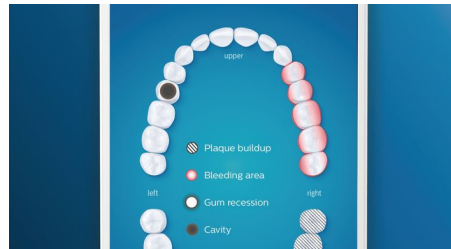

Whiter teeth, fast

Click on the W3 Premium White brush head to remove surface stains and reveal your whitest smile. With its densely packed central stain removal bristles, it's clinically proven to remove up to 100% more stains in just three days.**

Never miss a spot

The Philips Sonicare app lets you know when you've achieved a thorough clean, and coaches you to be a better, more mindful brusher.

TouchUp feature

If you happen to miss a spot while brushing your teeth, your app's TouchUp feature will show you. You can then go back for a second pass, and be confident you are getting a complete clean, every time.

Focus areas and goal-setting

Any trouble areas your dentist has pointed out? We'll highlight them on your in-app 3D mouth map, and remind you to pay extra attention to these areas.

Too much pressure?

You might not notice when you brush too hard, but your DiamondClean Smart will. If you use too much pressure, the light ring on the end of your handle will flash. This is a gentle reminder to ease off the pressure, and let your brush head do the work. 7 out of 10 people found this feature helped them become a better brusher.