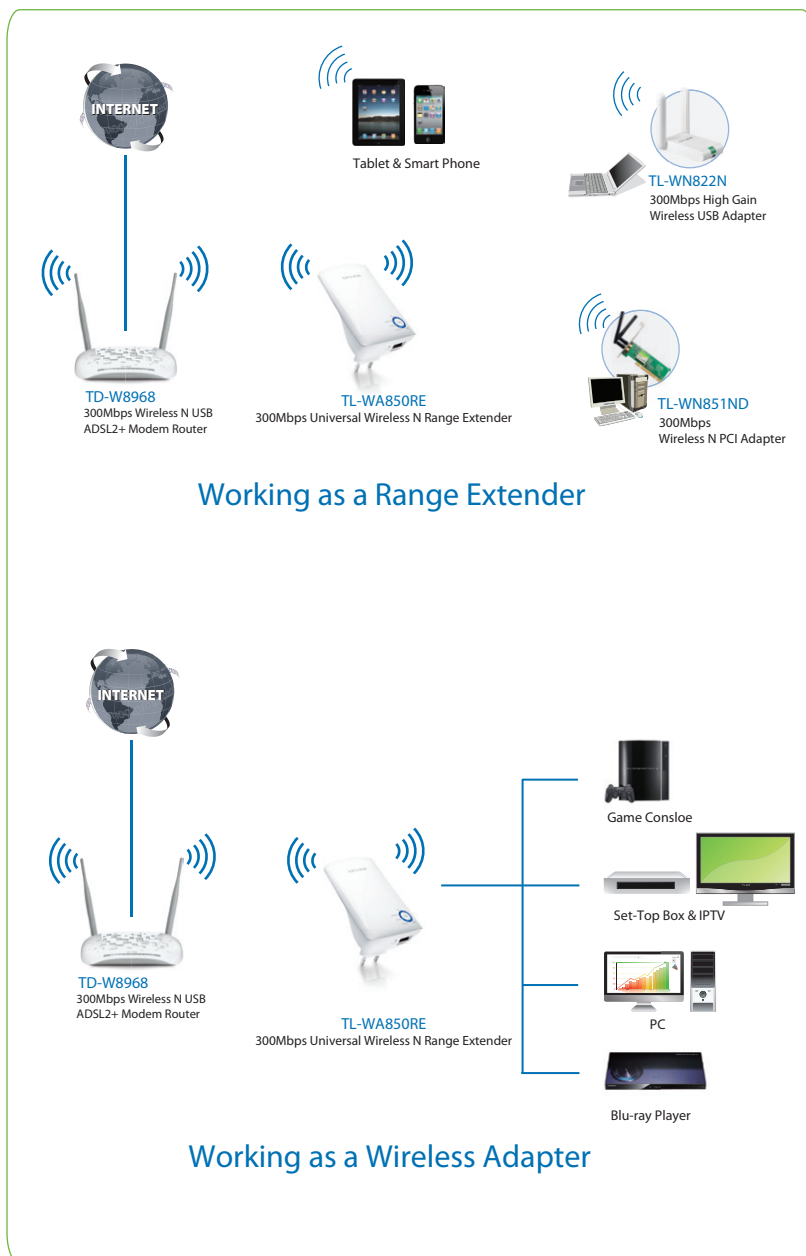

Diagram:

Package:

- 300Mbps Universal Wireless N Range Extender TL-WA850RE
- RJ-45 Ethernet Cable
- Resource CD
- Quick Installation Guide

Related Product:

- 300Mbps Wireless N USB ADSL2+ Modem Router TD-W8968
- 300Mbps Wireless N PCI Adapter TL-WN851ND
- 300Mbps High Gain Wireless USB Adapter TL-WN822N