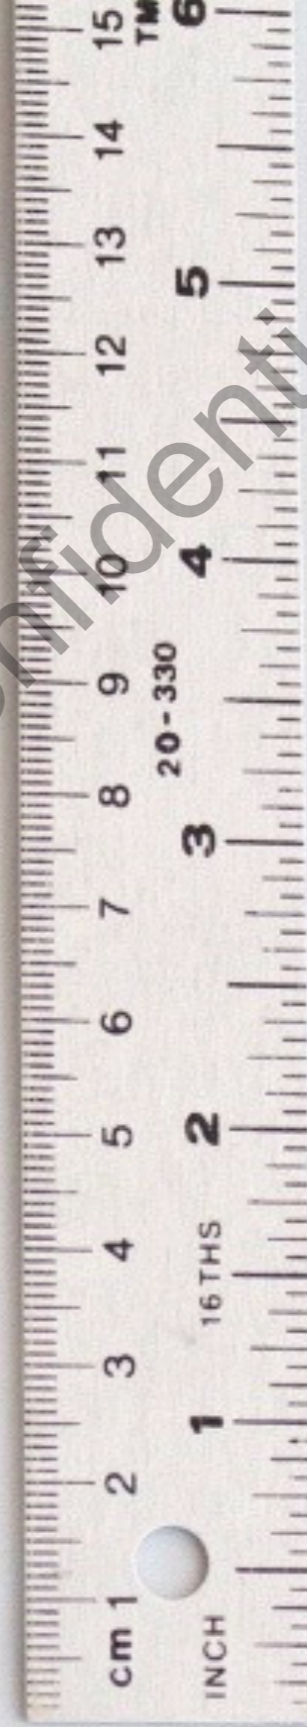

A1660, A1779, A1778, A1780- Front Face

Multi-Touch panel, LCD display, Earpiece receiver,
FaceTime camera, Home button

A1660, A1779, A1778, A1780- Right side

Sleep/Wake button, UICC card tray

Apple Proprietary and Confidential

A1660, A1779, A1778, A1780- Left side

Ring/Silent switch, Volume buttons

Apple Proprietary and Confidential

A1660, A1779, A1778, A1780- Top side

A1660, A1779, A1778, A1780- Bottom side

Speaker, Lightning connector, Microphone