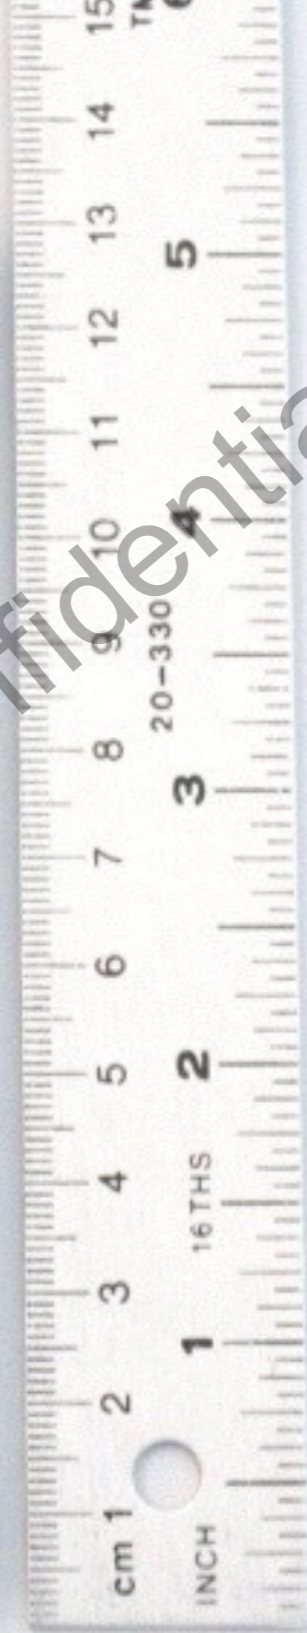

**A1660 and A1780**

LCD and Touch Screen removed

Apple Proprietary and Confidential

**A1660 and A1780**  
LCD/Touch Screen Assembly - Front

Apple Pro Confidential

**A1660 and A1780**

LCD/Touch Screen Assembly - Back