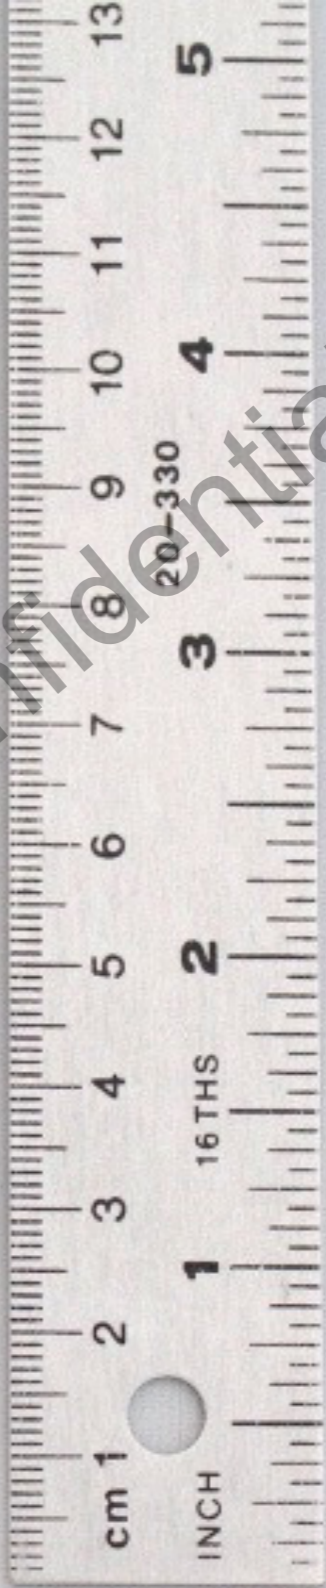

A1660 and A1780

Battery - Front

Apple Proprietary and Confidential