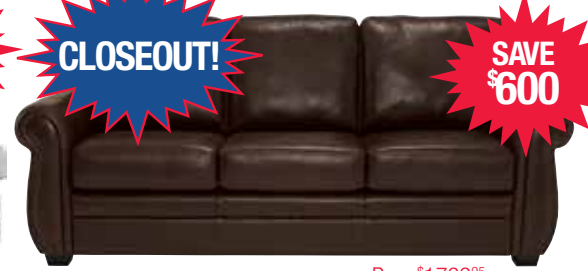

WHILE SUPPLIES LAST

SAVE \$1900

CLOSEOUT!

SAVE \$600

CRAFTMASTER
Sofa

Reg. \$1189⁹⁵
NOW ONLY \$949⁹⁵!

UNIVERSAL RILEY
Sofa

Reg. \$2999
NOW ONLY \$1099!