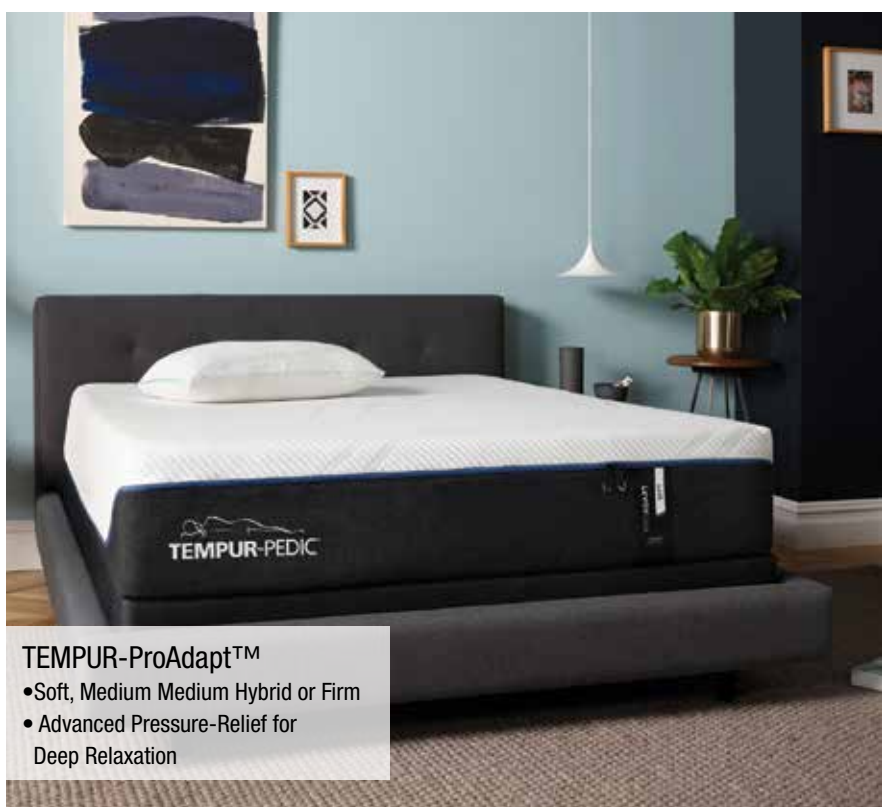

HOOKER[®]
FURNITURE

- Dual Motor
- Power Lumbar
- Top Grain Leather

NOW ONLY \$1699⁹⁵!

TEMPUR-PEDIC®

UP TO
\$300 BONUS
JEFF LYNCH
IN-STORE GIFT CARD!
 with purchase of
 select Tempur-Pedic
 models

AMERICA'S CELEBRATION **TEMPUR-PEDIC®**