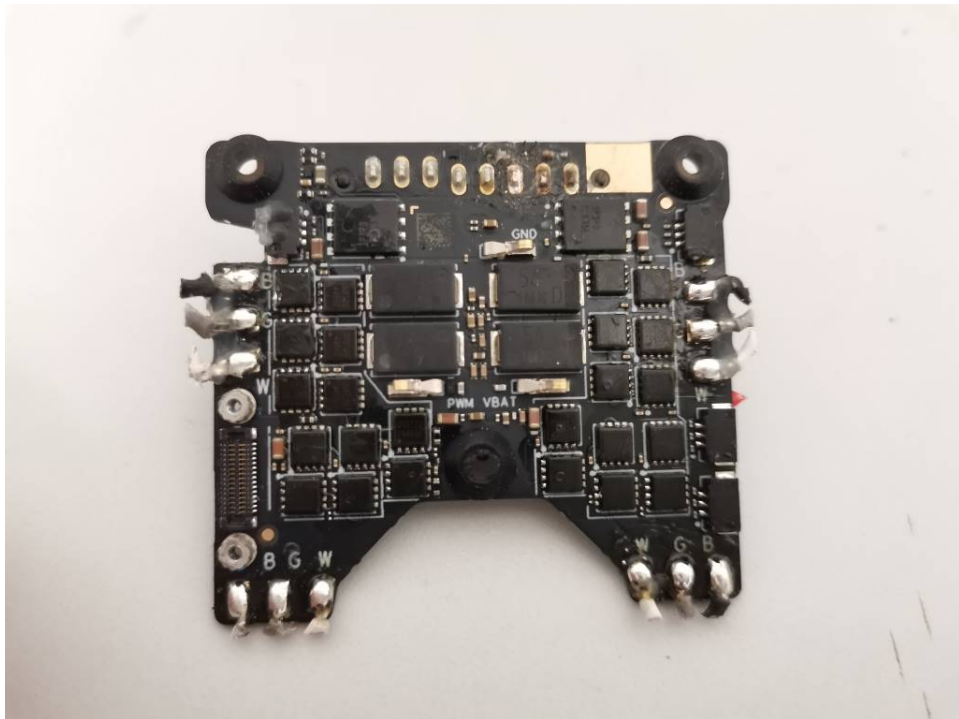

Figure 7: Main board view 2

Figure 8: Night light board view 1

Product: Aircraft (DJI Mavic 3E, DJI Mavic 3T, **DJI Mavic 3M**)

Type Designation: M3E (product name: DJI Mavic 3E), M3T (product name: DJI Mavic 3T), **M3M**  
(product name: **DJI Mavic 3M**)

Figure 9: Night light board view 2

Figure 10: Power board view 1

Product: Aircraft (DJI Mavic 3E, DJI Mavic 3T, **DJI Mavic 3M**)

Type Designation: M3E (product name: DJI Mavic 3E), M3T (product name: DJI Mavic 3T), **M3M**  
(product name: **DJI Mavic 3M**)

Figure 11: Power board view 2

Figure 12: TOF board view 1

Product: Aircraft (DJI Mavic 3E, DJI Mavic 3T, **DJI Mavic 3M**)

Type Designation: M3E (product name: DJI Mavic 3E), M3T (product name: DJI Mavic 3T), **M3M**  
(product name: **DJI Mavic 3M**)