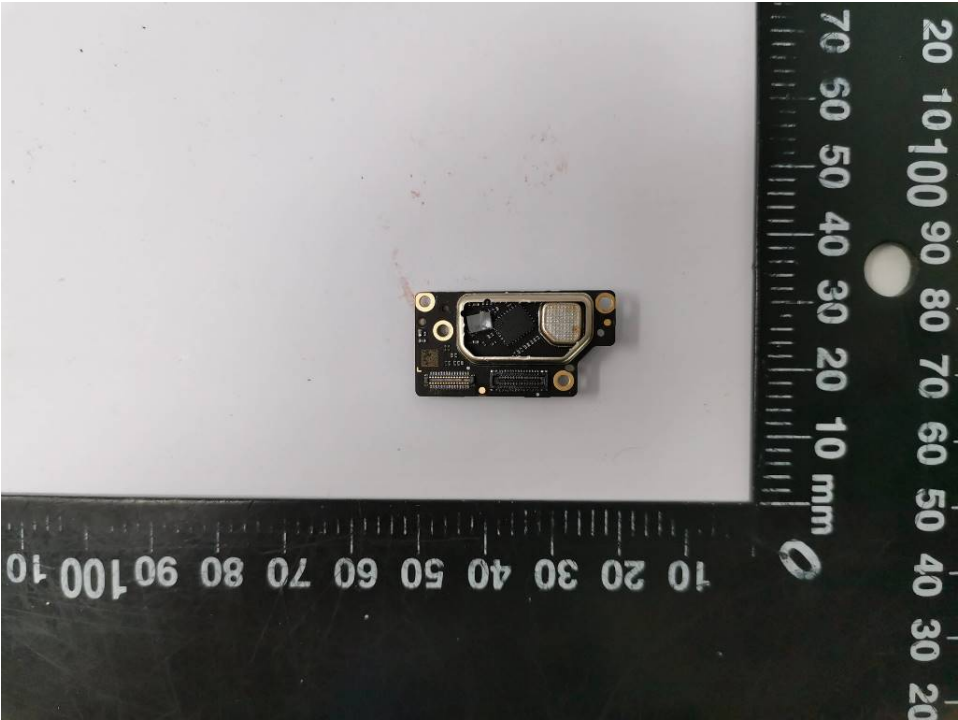

Figure 9: Night light board view 2

Figure 10: Power board view 1

Product: Aircraft (DJI Mavic 3E, DJI Mavic 3T, **DJI Mavic 3M**)

Type Designation: M3E (product name: DJI Mavic 3E), M3T (product name: DJI Mavic 3T), **M3M**  
(product name: **DJI Mavic 3M**)

Figure 11: Power board view 2

Figure 12: TOF board view 1

Product: Aircraft (DJI Mavic 3E, DJI Mavic 3T, **DJI Mavic 3M**)

Type Designation: M3E (product name: DJI Mavic 3E), M3T (product name: DJI Mavic 3T), **M3M**  
(product name: **DJI Mavic 3M**)

Figure 13: TOF board view 2

Figure 14: Internal view

Product: Aircraft (DJI Mavic 3E, DJI Mavic 3T, **DJI Mavic 3M**)

Type Designation: M3E (product name: DJI Mavic 3E), M3T (product name: DJI Mavic 3T), **M3M**  
(product name: **DJI Mavic 3M**)