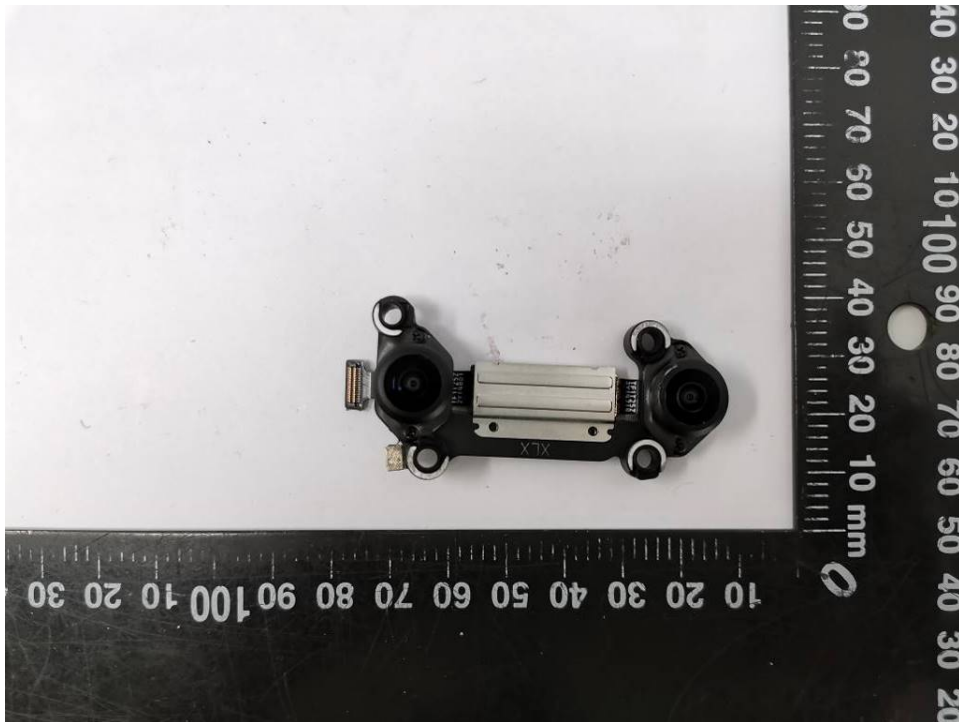

Figure 13: TOF board view 2

Figure 14: Internal view

Product: Aircraft (DJI Mavic 3E, DJI Mavic 3T, **DJI Mavic 3M**)

Type Designation: M3E (product name: DJI Mavic 3E), M3T (product name: DJI Mavic 3T), **M3M**  
(product name: **DJI Mavic 3M**)

Figure 15: Internal view

Figure 16: Fill light board view 1

Product: Aircraft (DJI Mavic 3E, DJI Mavic 3T, **DJI Mavic 3M**)

Type Designation: M3E (product name: DJI Mavic 3E), M3T (product name: DJI Mavic 3T), **M3M**  
(product name: **DJI Mavic 3M**)