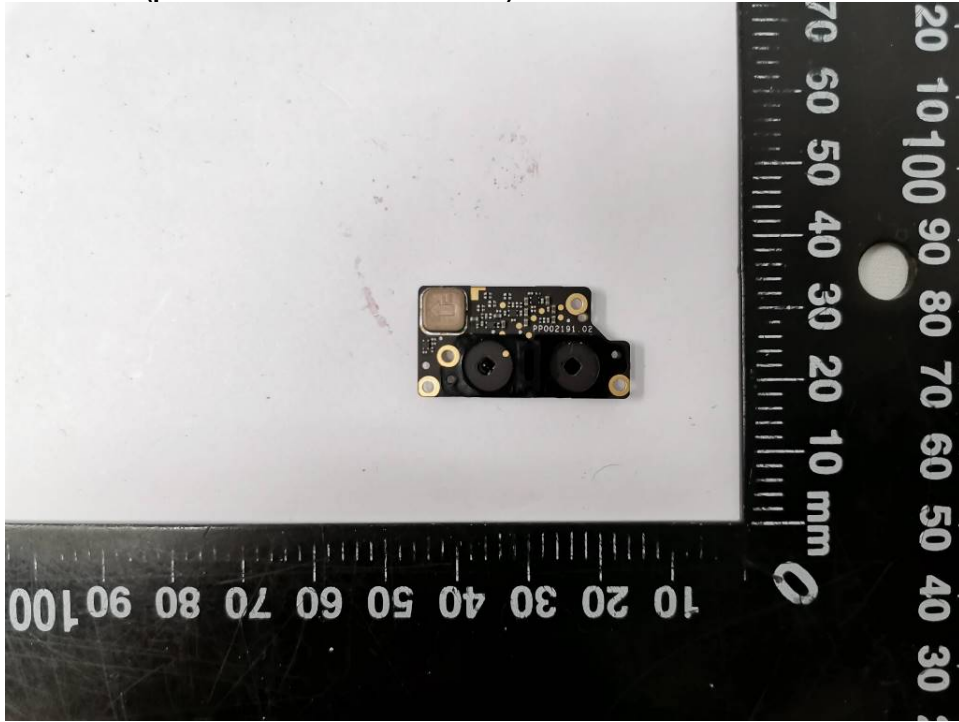

Figure 9: Night light board view 2

Figure 10: Power board view 1

Product: Aircraft (DJI Mavic 3E, DJI Mavic 3T, **DJI Mavic 3M**)

Type Designation: M3E (product name: DJI Mavic 3E), M3T (product name: DJI Mavic 3T), **M3M**  
(product name: **DJI Mavic 3M**)

Figure 11: Power board view 2

Figure 12: TOF board view 1

Product: Aircraft (DJI Mavic 3E, DJI Mavic 3T, **DJI Mavic 3M**)

Type Designation: M3E (product name: DJI Mavic 3E), M3T (product name: DJI Mavic 3T), **M3M**  
(product name: **DJI Mavic 3M**)

Figure 13: TOF board view 2

Figure 14: Internal view

Product: Aircraft (DJI Mavic 3E, DJI Mavic 3T, **DJI Mavic 3M**)

Type Designation: M3E (product name: DJI Mavic 3E), M3T (product name: DJI Mavic 3T), **M3M**  
(product name: **DJI Mavic 3M**)