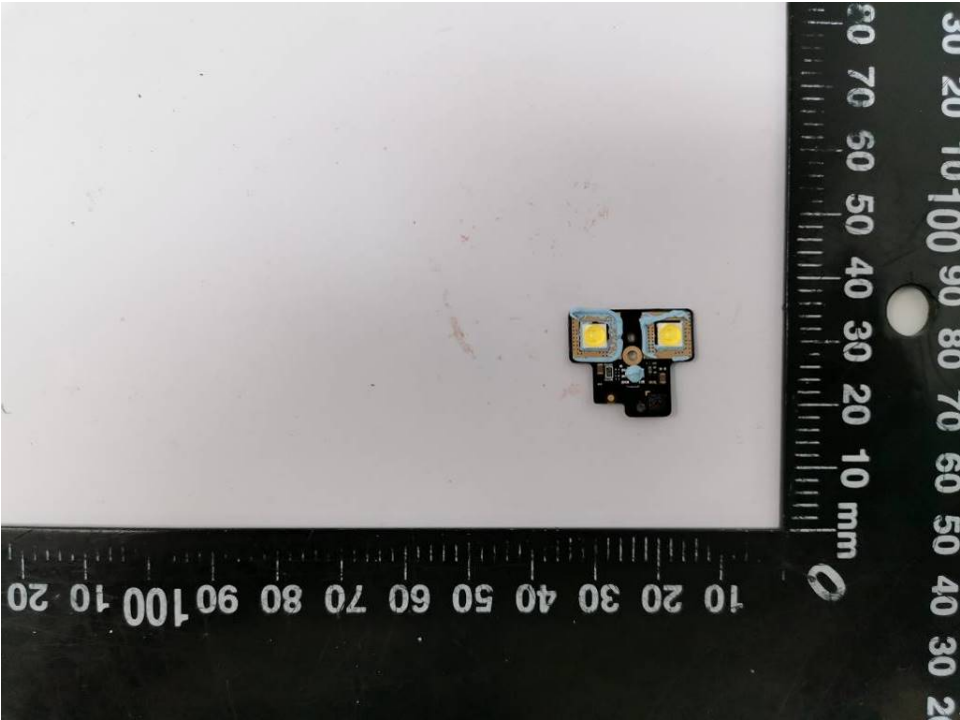

Figure 15: Internal view

Figure 16: Fill light board view 1

Product: Aircraft (DJI Mavic 3E, DJI Mavic 3T, **DJI Mavic 3M**)

Type Designation: M3E (product name: DJI Mavic 3E), M3T (product name: DJI Mavic 3T), **M3M**  
(product name: **DJI Mavic 3M**)