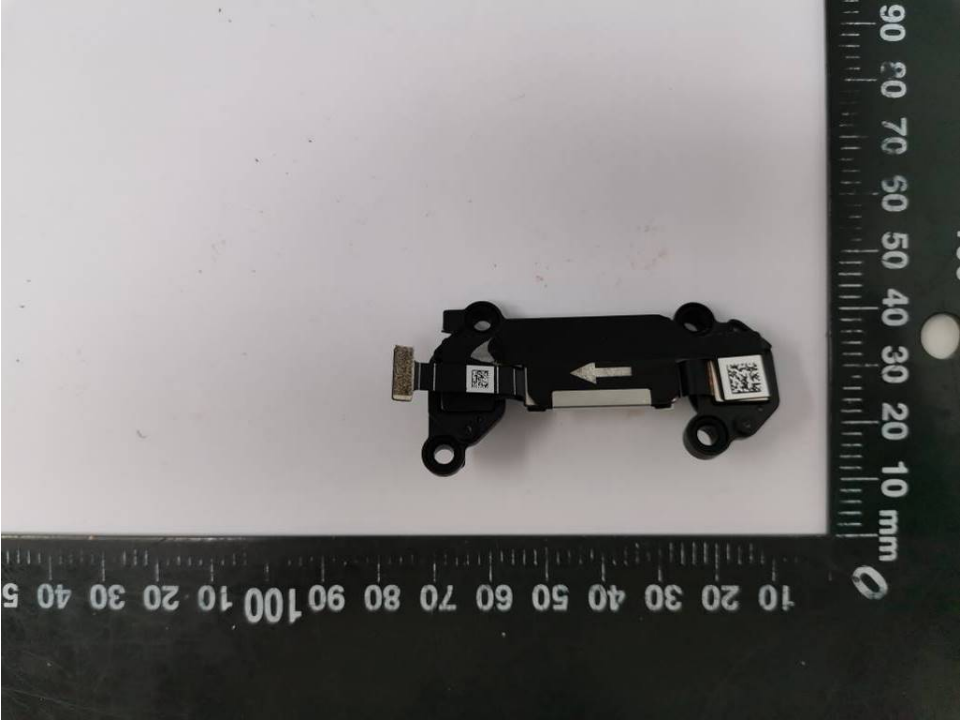

Figure 11: Power board view 2

Figure 12: TOF board view 1

Product: Aircraft (DJI Mavic 3E, DJI Mavic 3T, **DJI Mavic 3M**)

Type Designation: M3E (product name: DJI Mavic 3E), M3T (product name: DJI Mavic 3T), **M3M**  
(product name: **DJI Mavic 3M**)

Figure 13: TOF board view 2

Figure 14: Internal view

Product: Aircraft (DJI Mavic 3E, DJI Mavic 3T, **DJI Mavic 3M**)

Type Designation: M3E (product name: DJI Mavic 3E), M3T (product name: DJI Mavic 3T), **M3M**  
(product name: **DJI Mavic 3M**)

Figure 15: Internal view

Figure 16: Fill light board view 1

Product: Aircraft (DJI Mavic 3E, DJI Mavic 3T, **DJI Mavic 3M**)

Type Designation: M3E (product name: DJI Mavic 3E), M3T (product name: DJI Mavic 3T), **M3M**  
(product name: **DJI Mavic 3M**)