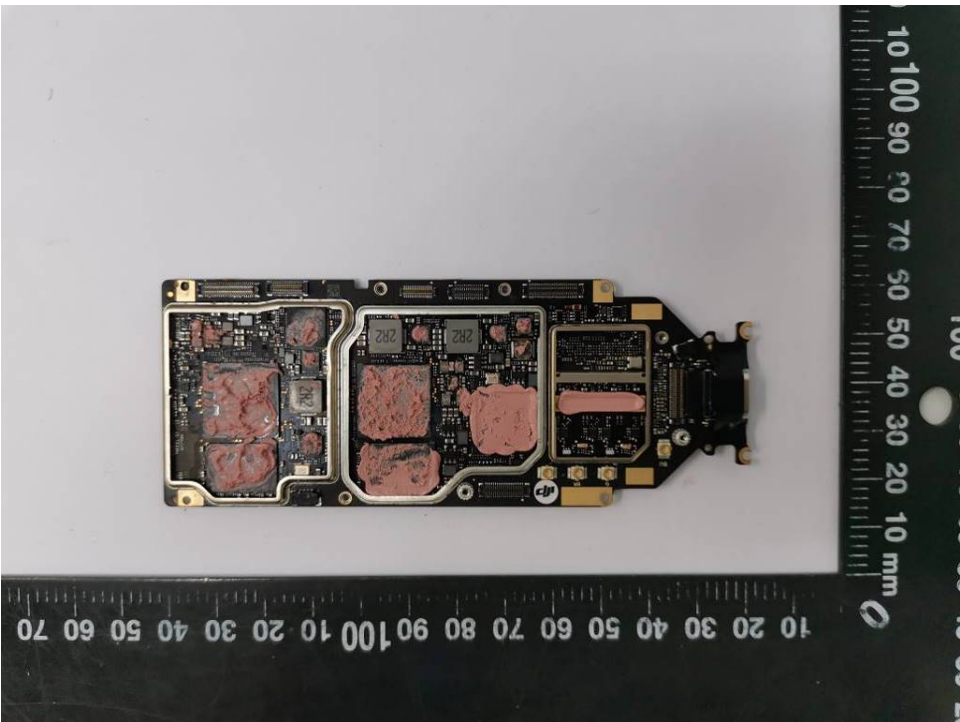

Figure 4: Internal view for rear vision system

Figure 5: Internal view for front vision system

Figure 6: Main board view 1

Product: Aircraft (DJI Mavic 3E, DJI Mavic 3T, **DJI Mavic 3M**)

Type Designation: M3E (product name: DJI Mavic 3E), M3T (product name: DJI Mavic 3T), **M3M**  
(product name: **DJI Mavic 3M**)

Figure 7: Main board view 2

Figure 8: Night light board view 1

Product: Aircraft (DJI Mavic 3E, DJI Mavic 3T, **DJI Mavic 3M**)

Type Designation: M3E (product name: DJI Mavic 3E), M3T (product name: DJI Mavic 3T), **M3M**  
(product name: **DJI Mavic 3M**)