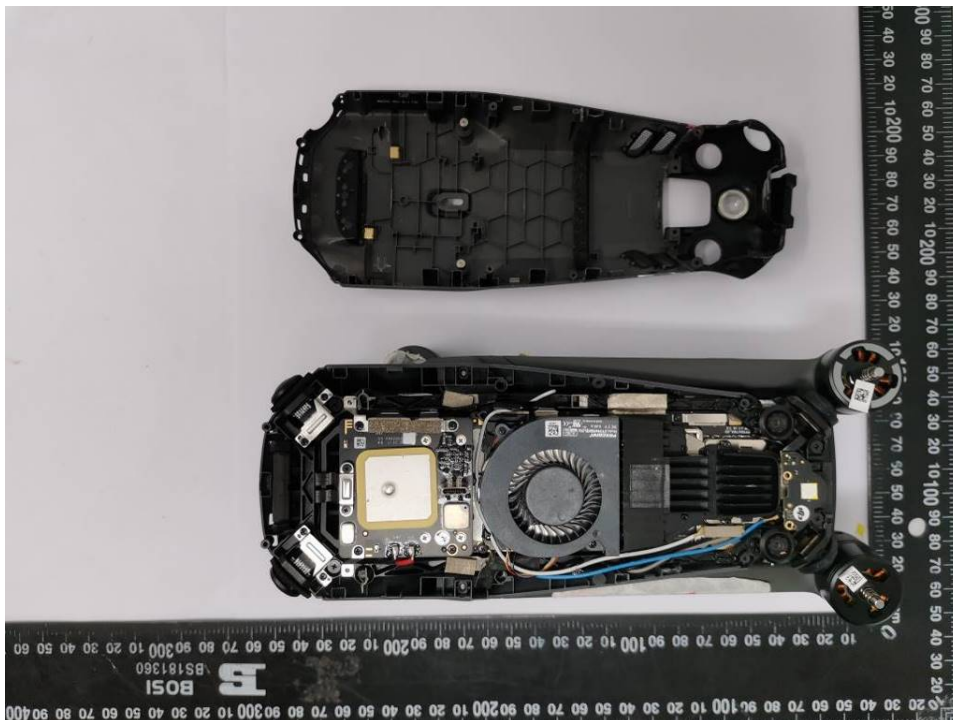

Product: Aircraft (DJI Mavic 3E, DJI Mavic 3T, **DJI Mavic 3M**)

Type Designation: M3E (product name: DJI Mavic 3E), M3T (product name: DJI Mavic 3T), **M3M**  
(product name: **DJI Mavic 3M**)

Figure 1: Internal view 1

Product: Aircraft (DJI Mavic 3E, DJI Mavic 3T, **DJI Mavic 3M**)

Type Designation: M3E (product name: DJI Mavic 3E), M3T (product name: DJI Mavic 3T), **M3M**  
(product name: **DJI Mavic 3M**)

Figure 2: DC fan view