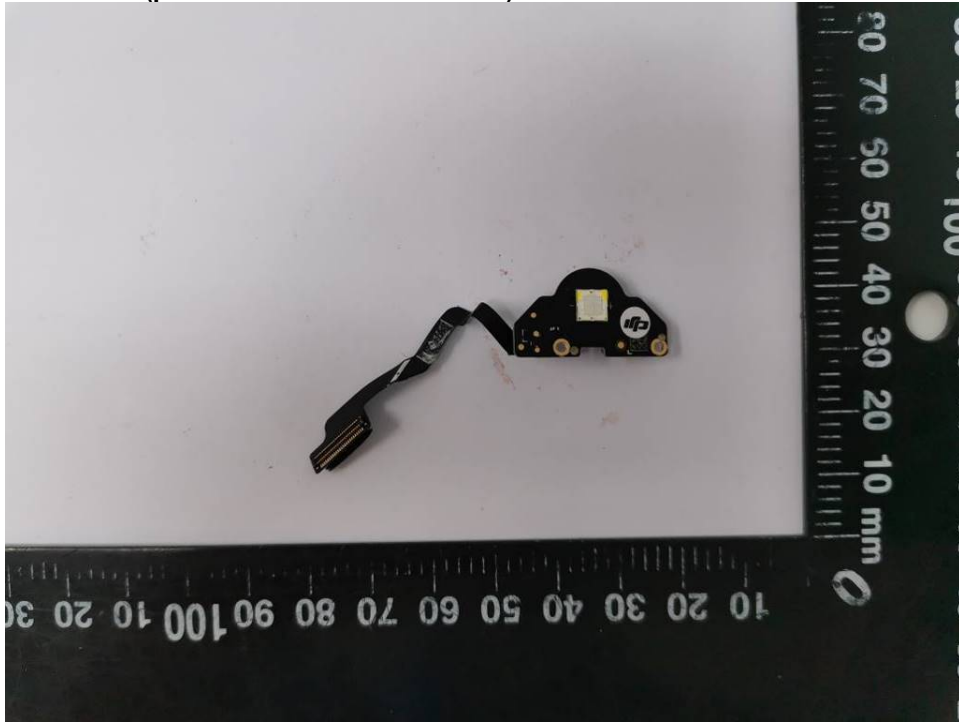

Figure 4: Internal view for rear vision system

Figure 5: Internal view for front vision system

Figure 6: Main board view 1

Product: Aircraft (DJI Mavic 3E, DJI Mavic 3T, **DJI Mavic 3M**)

Type Designation: M3E (product name: DJI Mavic 3E), M3T (product name: DJI Mavic 3T), **M3M**  
(product name: **DJI Mavic 3M**)

Figure 7: Main board view 2

Figure 8: Night light board view 1

Product: Aircraft (DJI Mavic 3E, DJI Mavic 3T, **DJI Mavic 3M**)

Type Designation: M3E (product name: DJI Mavic 3E), M3T (product name: DJI Mavic 3T), **M3M**  
(product name: **DJI Mavic 3M**)

Figure 9: Night light board view 2

Figure 10: Power board view 1

Product: Aircraft (DJI Mavic 3E, DJI Mavic 3T, **DJI Mavic 3M**)

Type Designation: M3E (product name: DJI Mavic 3E), M3T (product name: DJI Mavic 3T), **M3M**  
(product name: **DJI Mavic 3M**)