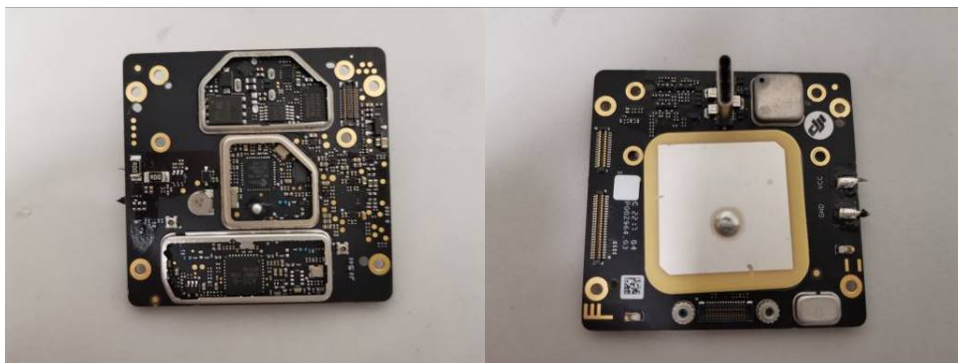

Product: Aircraft (DJI Mavic 3E, DJI Mavic 3T, **DJI Mavic 3M**)

Type Designation: M3E (product name: DJI Mavic 3E), M3T (product name: DJI Mavic 3T), **M3M**  
(product name: **DJI Mavic 3M**)

Figure 1: Internal view 1

Product: Aircraft (DJI Mavic 3E, DJI Mavic 3T, **DJI Mavic 3M**)

Type Designation: M3E (product name: DJI Mavic 3E), M3T (product name: DJI Mavic 3T), **M3M**  
(product name: **DJI Mavic 3M**)

Figure 2: DC fan view

Figure 3: GPS board view

Product: Aircraft (DJI Mavic 3E, DJI Mavic 3T, **DJI Mavic 3M**)

Type Designation: M3E (product name: DJI Mavic 3E), M3T (product name: DJI Mavic 3T), **M3M**  
(product name: **DJI Mavic 3M**)

Figure 4: Internal view for rear vision system

Figure 5: Internal view for front vision system

Figure 6: Main board view 1

Product: Aircraft (DJI Mavic 3E, DJI Mavic 3T, **DJI Mavic 3M**)

Type Designation: M3E (product name: DJI Mavic 3E), M3T (product name: DJI Mavic 3T), **M3M**  
(product name: **DJI Mavic 3M**)