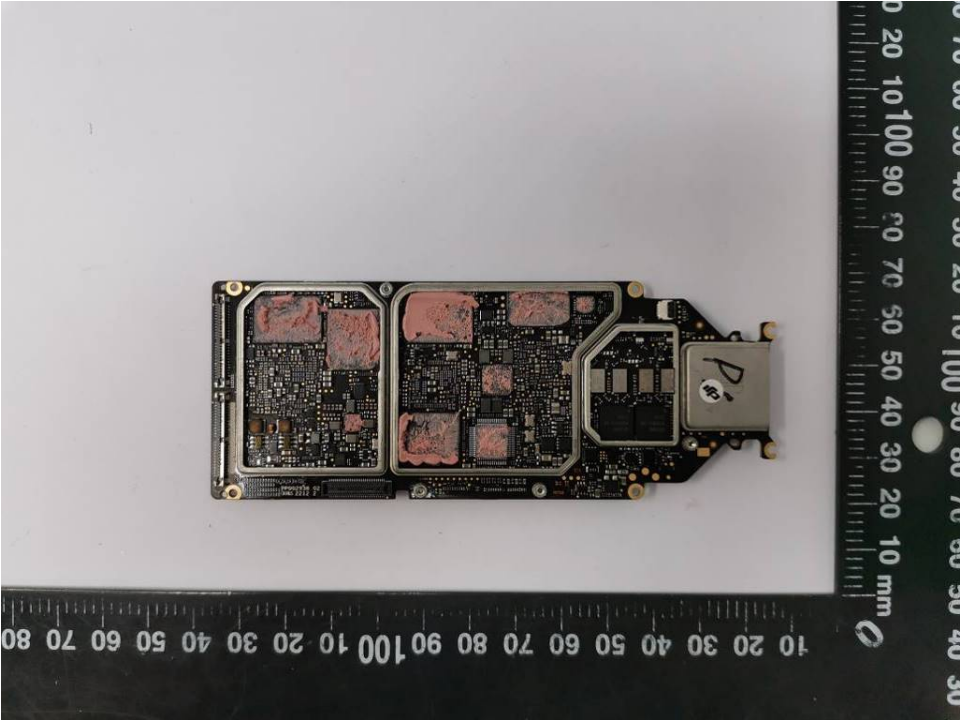

Figure 3: GPS board view

Product: Aircraft (DJI Mavic 3E, DJI Mavic 3T, **DJI Mavic 3M**)

Type Designation: M3E (product name: DJI Mavic 3E), M3T (product name: DJI Mavic 3T), **M3M**  
(product name: **DJI Mavic 3M**)

Figure 4: Internal view for rear vision system

Figure 5: Internal view for front vision system

Figure 6: Main board view 1

Product: Aircraft (DJI Mavic 3E, DJI Mavic 3T, **DJI Mavic 3M**)

Type Designation: M3E (product name: DJI Mavic 3E), M3T (product name: DJI Mavic 3T), **M3M**  
(product name: **DJI Mavic 3M**)

Figure 7: Main board view 2

Figure 8: Night light board view 1

Product: Aircraft (DJI Mavic 3E, DJI Mavic 3T, **DJI Mavic 3M**)

Type Designation: M3E (product name: DJI Mavic 3E), M3T (product name: DJI Mavic 3T), **M3M**  
(product name: **DJI Mavic 3M**)