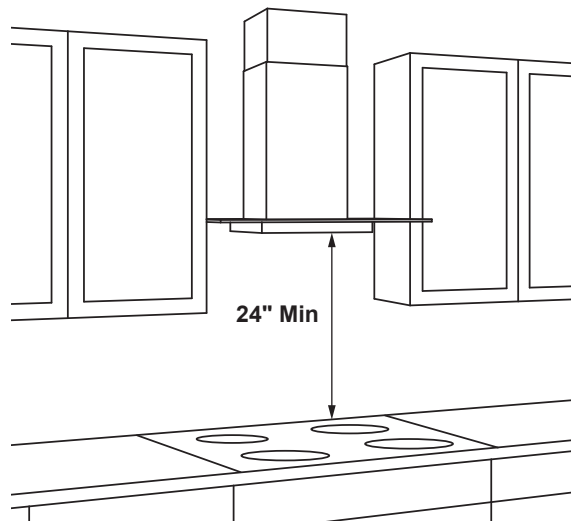

UXRC70 – Remote Control

JXCF71 – Charcoal Filter
 (needed if used in recirculation mode)

30" Models Require a 30"-Wide Opening

*The supplied duct cover fits 7'-5" to 9'-3" ceiling heights (10' with optional high ceiling kit UXDC73)

AMP RATING

120V	5.3
------	-----

The vent hood must be installed 24" min. above the cooking surface. For optimal performance, installing the hood more than 36" above the cooking surface is not recommended. The hood installation height above the cooking surface depends upon ceiling height. The telescopic duct cover conceals the ductwork running from the top of the hood to the ceiling.