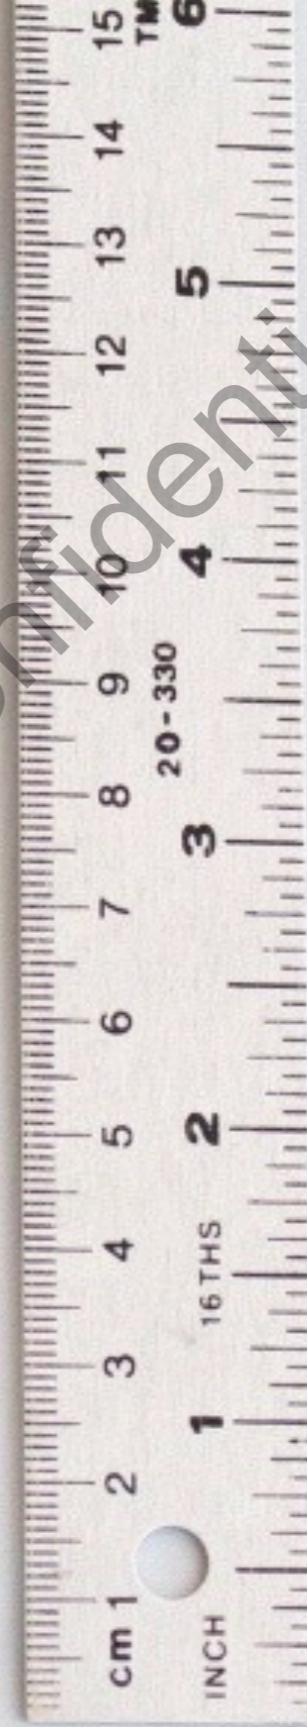

A1660, A1779, A1778, A1780- Front Face

Multi-Touch panel, LCD display, Earpiece receiver,
FaceTime camera, Home button

A1660, A1779, A1778, A1780- Right side

Sleep/Wake button, UICC card tray

Apple Proprietary and Confidential

A1660, A1779, A1778, A1780- Left side

Ring/Silent switch, Volume buttons

Apple Proprietary and Confidential

A1660, A1779, A1778, A1780- Top side

Apple Proprietary and Confidential

A1660, A1779, A1778, A1780- Bottom side