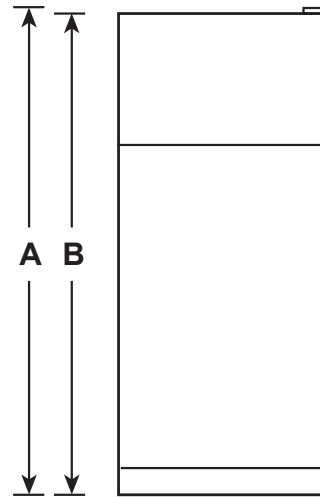

GTS18HGN/HMN/HYN

GE® 17.5 Cu. Ft. Top-Freezer Refrigerator

DIMENSIONS AND INSTALLATION INFORMATION (IN INCHES)

OVERALL DIMENSIONS	Height to top of hinge (in.) A	67-3/8
	Height to top of case (in.) B	66-7/8
	Case depth without door (in.) C	26-3/4
	Case depth less door handle (in.) D	30-1/2
	Case depth with door handle (in.) E	32-5/8
	Depth with fresh food door open 90° (in.) F	57
	Width (in.) G	28
	Width with door open 90° with door handle (in.) H	30-5/8
AIR CLEARANCES	Each side (in.)	3/4
	Top (in.)	1
	Back (in.)	2

FRONT VIEW