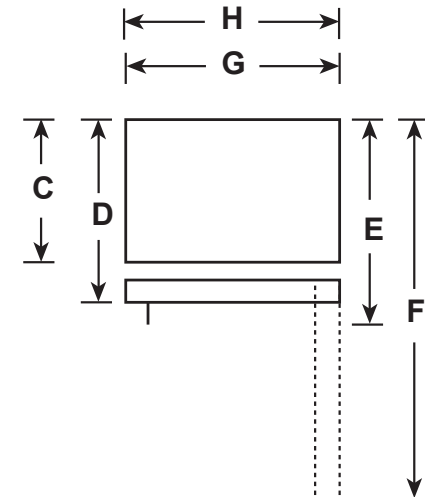

TOP VIEW

For answers to your Monogram, GE Café™, GE Profile™ or GE Appliances product questions, visit our website at geappliances.com or call GE Answer Center® Service, 800.626.2000.