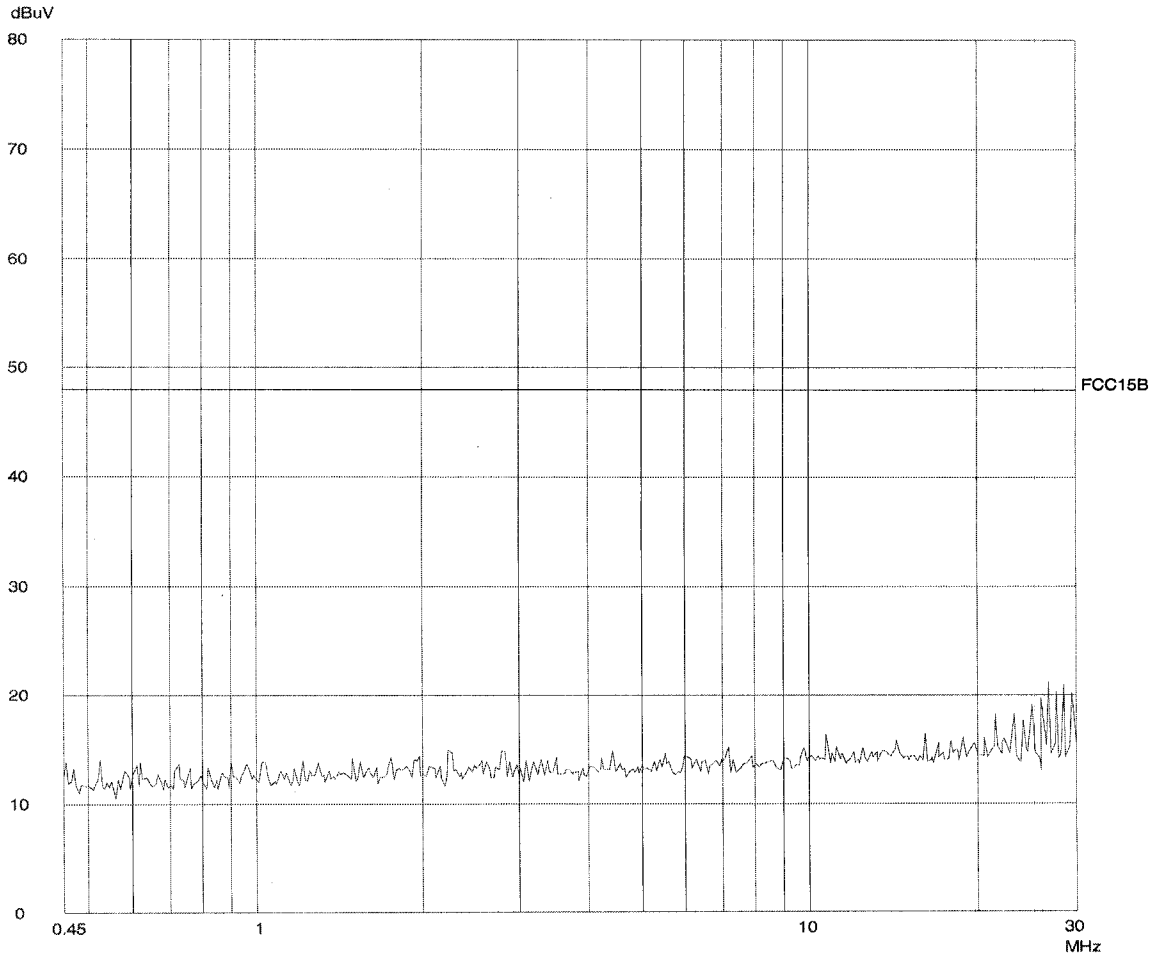

Intertek Testing Services

ETL SEMKO

Report No.: 02088291
Mode: Talk

Tested By: Hong, Report No.: 02088291

Scan Settings (1 Range)

Frequencies			Receiver Settings					
Start	Stop	Step	IF BW	Detector	M-Time	Atten	Preamp	OpRge
450k	30M	5k	10k	PK	20ms	AUTO	LN	OFF 60dB

Final Measurement: x QP

Meas Time: 1 s
Subranges: 16
Acc Margin: 20dB

Transducer No.	Start	Stop	Name
21	9k	30M	EW0698

PAGE 1

Ctrl No.: N/A

Report No.: 02088291
Mode: Talk

Tested By: Hong, Report No.: 02088291