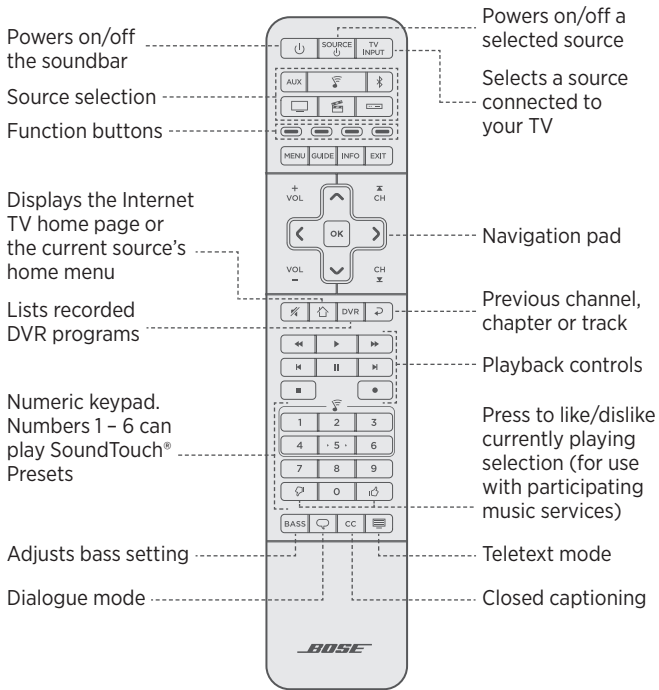

USING THE REMOTE CONTROL

Universal remote control buttons

Source selection

After programming the remote control, you can switch between sources by selecting different inputs on your TV using the remote control.

Notes:

- To use the *Bluetooth*® source, you must pair a mobile device to the soundbar (see page 5).
- Pressing , **AUX**, or on the remote control does not switch the source. It turns on the soundbar and changes the mode of the remote so that the remote can control your source's functions.

1. Press the button for the source you want to control.
   The source button glows.
2. Press .
   The source powers on.
3. If the source is connected to your TV, press and select the correct input on your TV.