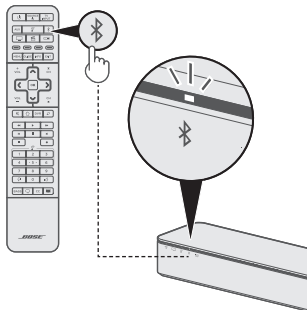

To stream music from your *Bluetooth*® phone or other mobile device, you must pair your mobile device with the soundbar.

Note: For more information on using *Bluetooth*® functions, refer to the owner's guide at global.Bose.com/Support/ST300

Pairing a mobile device

1. On the remote control, press and hold the *Bluetooth*® button until the *Bluetooth*® indicator on the soundbar blinks blue.

2. On your mobile device, turn on the *Bluetooth*® feature.
3. Select your SoundTouch® 300 soundbar from the device list.
  Once paired, the soundbar emits a tone.

Pairing a mobile device with NFC

1. With the soundbar powered on, unlock your mobile device and turn on the *Bluetooth*® and NFC features.
2. Gently tap the NFC touchpoint on your mobile device to the top of the soundbar behind the Bose® logo.

Your mobile device may prompt you to accept pairing.