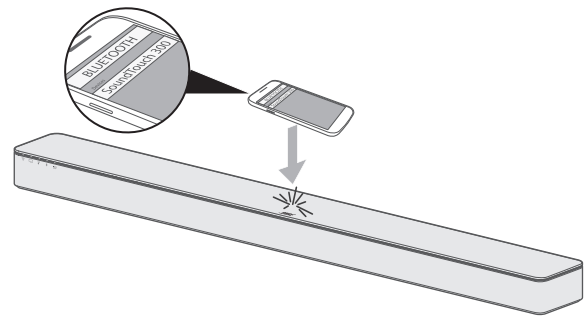

Once paired, the soundbar emits a tone.