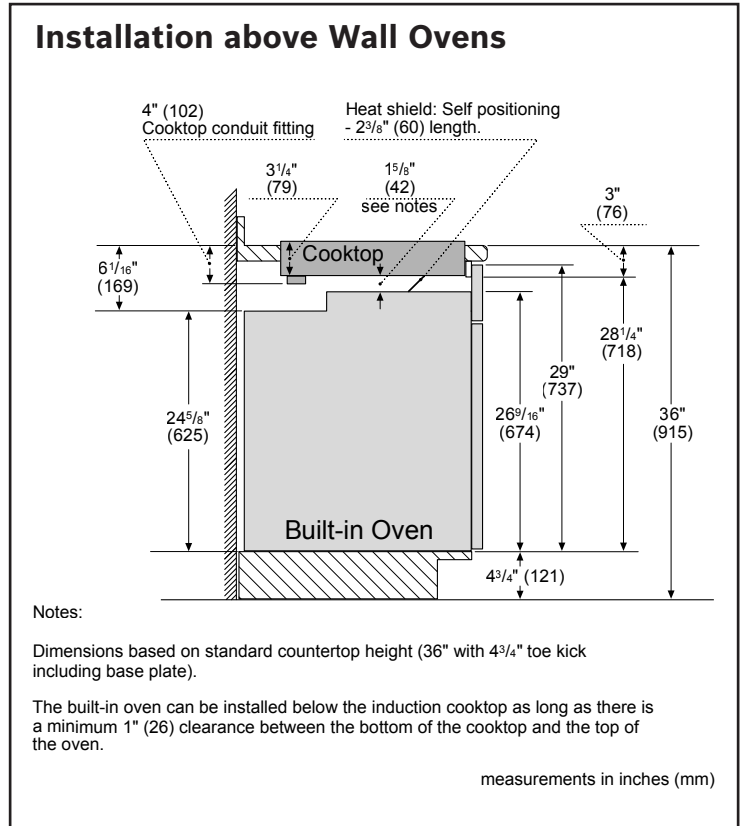

30" Induction Cooktop

Benchmark® Series – Black with Stainless Steel Frame NITP060SUC

BOSCH

Invented for life

Installation Details

Accessories: To purchase Bosch accessories, cleaners & parts please visit www.bosch-home.com/us/store or call 1-800-944-2904 (Mon to Fri 5 am to 6 pm PST, Sat 6 am to 3 pm PST).

Notes: All height, width and depth dimensions are shown in inches. BSH reserves the absolute and unrestricted right to change product materials and specifications, at any time, without notice. Consult the product's installation instructions for final dimensional data and other details prior to making cutout.

Warranties: Please see Use & Care manual or Bosch website for statement of limited warranty.

For more information on our entire line of products, go to www.bosch-home.com/us or call 1-800-944-2904

© BSH Home Appliances Corporation. All rights reserved. Bosch is a registered trademark of Robert Bosch GmbH.