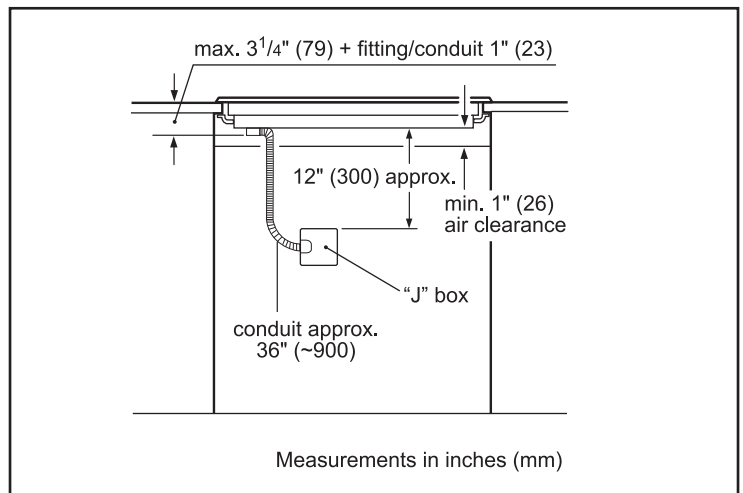

30" Induction Cooktop

Benchmark® Series – Black with Stainless Steel Frame NITP060SUC

BOSCH

Invented for life

Installation Details

Accessories: To purchase Bosch accessories, cleaners & parts please visit www.bosch-home.com/us/store or call 1-800-944-2904 (Mon to Fri 5 am to 6 pm PST, Sat 6 am to 3 pm PST).

Notes: All height, width and depth dimensions are shown in inches. BSH reserves the absolute and unrestricted right to change product materials and specifications, at any time, without notice. Consult the product's installation instructions for final dimensional data and other details prior to making cutout.

Warranties: Please see Use & Care manual or Bosch website for statement of limited warranty.

For more information on our entire line of products, go to www.bosch-home.com/us or call 1-800-944-2904

© BSH Home Appliances Corporation. All rights reserved. Bosch is a registered trademark of Robert Bosch GmbH.