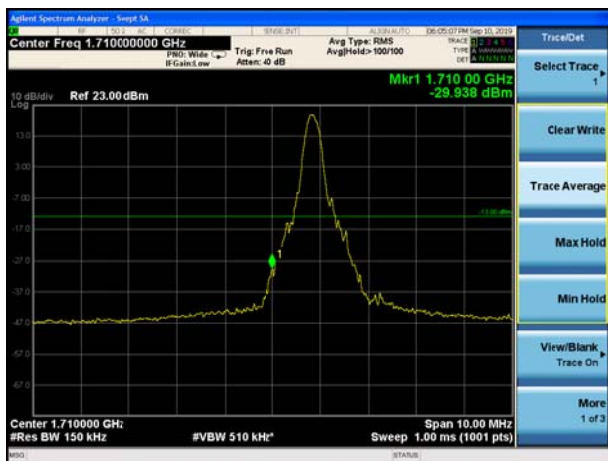

LTE Band 4 16QAM 10MHz CH-Low, 1 RB

LTE Band 4 16QAM 10MHz CH-High, 1 RB

LTE Band 4 16QAM 10MHz CH-Low, 100%RB

LTE Band 4 16QAM 10MHz CH-High, 100%RB

LTE Band 4 16QAM 15MHz CH-Low, 1 RB

LTE Band 4 16QAM 15MHz CH-High, 1 RB

LTE Band 4 16QAM 15MHz CH-Low, 100%RB

LTE Band 4 16QAM 15MHz CH-High, 100%RB

LTE Band 4 16QAM 20MHz CH-Low, 1 RB

LTE Band 4 16QAM 20MHz CH-High, 1 RB

LTE Band 4 16QAM 20MHz CH-Low, 100%RB

LTE Band 4 16QAM 20MHz CH-High, 100%RB