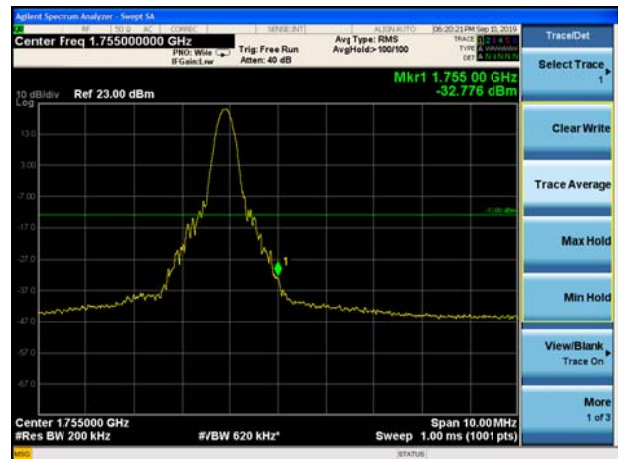

LTE Band 4 QPSK 10MHz CH-Low, 1 RB

LTE Band 4 QPSK 10MHz CH-High, 1 RB

LTE Band 4 QPSK 10MHz CH-Low, 100%RB

LTE Band 4 QPSK 10MHz CH-High, 100%RB

LTE Band 4 QPSK 15MHz CH-Low, 1 RB

LTE Band 4 QPSK 15MHz CH-High, 1 RB

LTE Band 4 QPSK 15MHz CH-Low, 100%RB

LTE Band 4 QPSK 15MHz CH-High, 100%RB

LTE Band 4 QPSK 20MHz CH-Low, 1 RB

LTE Band 4 QPSK 20MHz CH-High, 1 RB

LTE Band 4 QPSK 20MHz CH-Low, 100%RB

LTE Band 4 QPSK 20MHz CH-High, 100%RB

LTE Band 4 16QAM 1.4MHz CH-Low, 1 RB

LTE Band 4 16QAM 1.4MHz CH-High, 1 RB

LTE Band 4 16QAM 1.4MHz CH-Low, 100%RB

LTE Band 4 16QAM 1.4MHz CH-High, 100%RB

LTE Band 4 16QAM 3MHz CH-Low, 1 RB

LTE Band 4 16QAM 3MHz CH-High, 1 RB