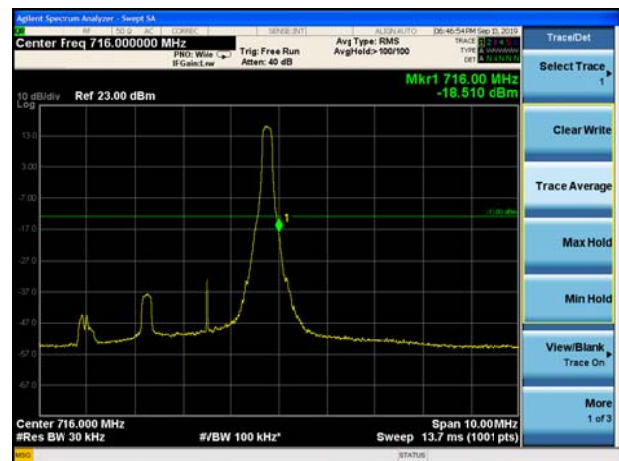

LTE Band 12 QPSK 1.4MHz CH-Low, 1 RB

LTE Band 12 QPSK 1.4MHz CH-High, 1 RB

LTE Band 12 QPSK 1.4MHz CH-Low, 100%RB

LTE Band 12 QPSK 1.4MHz CH-High, 100%RB

LTE Band 12 QPSK 3MHz CH-Low, 1 RB

LTE Band 12 QPSK 3MHz CH-High, 1 RB

LTE Band 12 QPSK 3MHz CH-Low, 100%RB

LTE Band 12 QPSK 3MHz CH-High, 100%RB

LTE Band 12 QPSK 5MHz CH-Low, 1 RB

LTE Band 12 QPSK 5MHz CH-High, 1 RB

LTE Band 12 QPSK 5MHz CH-Low, 100%RB

LTE Band 12 QPSK 5MHz CH-High, 100%RB