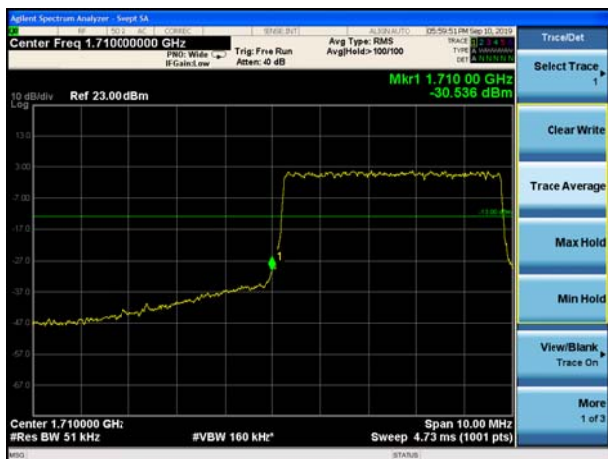

LTE Band 4 16QAM 1.4MHz CH-Low, 1 RB

LTE Band 4 16QAM 1.4MHz CH-High, 1 RB

LTE Band 4 16QAM 1.4MHz CH-Low, 100%RB

LTE Band 4 16QAM 1.4MHz CH-High, 100%RB

LTE Band 4 16QAM 3MHz CH-Low, 1 RB

LTE Band 4 16QAM 3MHz CH-High, 1 RB

LTE Band 4 16QAM 3MHz CH-Low, 100%RB

LTE Band 4 16QAM 3MHz CH-High, 100%RB

LTE Band 4 16QAM 5MHz CH-Low, 1 RB

LTE Band 4 16QAM 5MHz CH-High, 1 RB

LTE Band 4 16QAM 5MHz CH-Low, 100%RB

LTE Band 4 16QAM 5MHz CH-High, 100%RB

LTE Band 4 16QAM 10MHz CH-Low, 1 RB

LTE Band 4 16QAM 10MHz CH-High, 1 RB

LTE Band 4 16QAM 10MHz CH-Low, 100%RB

LTE Band 4 16QAM 10MHz CH-High, 100%RB

LTE Band 4 16QAM 15MHz CH-Low, 1 RB

LTE Band 4 16QAM 15MHz CH-High, 1 RB