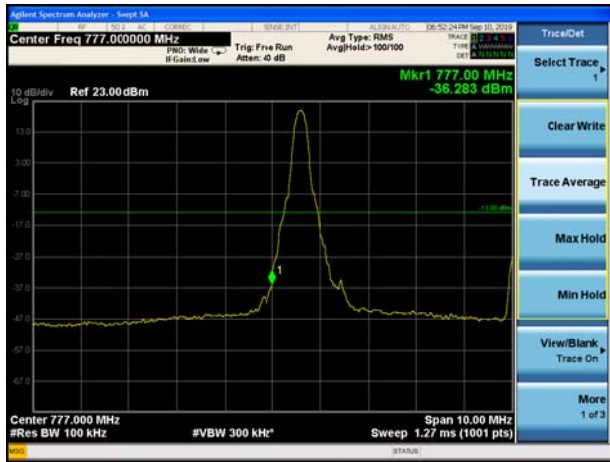

LTE Band 12 16QAM 10MHz CH-Low, 100%RB

LTE Band 12 16QAM 10MHz CH-High, 100%RB

LTE Band 13 QPSK 5MHz CH-Low, 1 RB

LTE Band 13 QPSK 5MHz CH-High, 1 RB

LTE Band 13 QPSK 5MHz CH-Low, 100%RB

LTE Band 13 QPSK 5MHz CH-High, 100%RB

LTE Band 13 QPSK 10MHz CH-Low, 1 RB

LTE Band 13 QPSK 10MHz CH-High, 1 RB

LTE Band 13 QPSK 10MHz CH-Low, 100%RB

LTE Band 13 QPSK 10MHz CH-High, 100%RB

LTE Band 13 16QAM 5MHz CH-Low, 1 RB

LTE Band 13 16QAM 5MHz CH-High, 1 RB