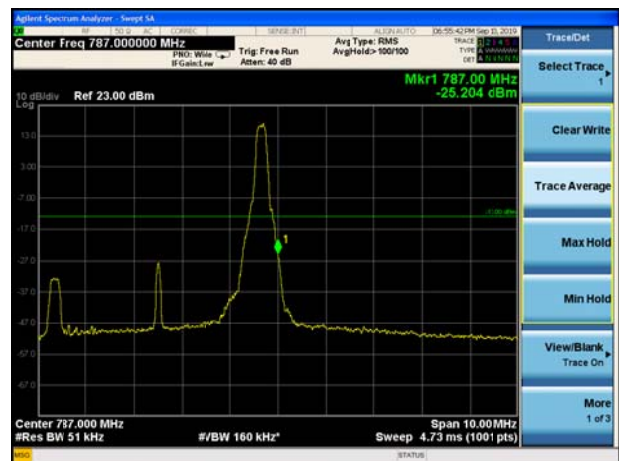

LTE Band 13 QPSK 10MHz CH-Low, 1 RB

LTE Band 13 QPSK 10MHz CH-High, 1 RB

LTE Band 13 QPSK 10MHz CH-Low, 100%RB

LTE Band 13 QPSK 10MHz CH-High, 100%RB

LTE Band 13 16QAM 5MHz CH-Low, 1 RB

LTE Band 13 16QAM 5MHz CH-High, 1 RB