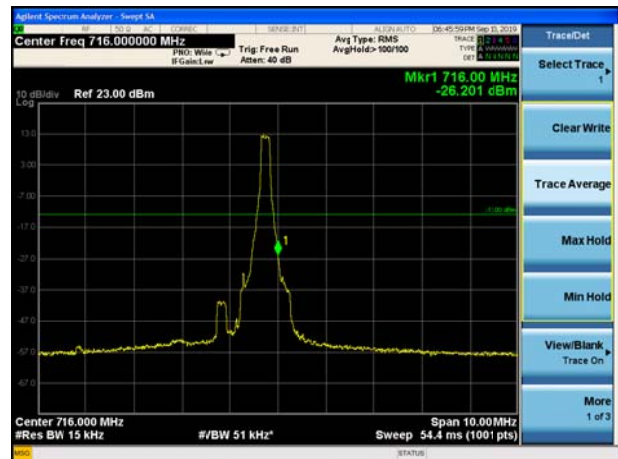

LTE Band 12 QPSK 3MHz CH-Low, 100%RB

LTE Band 12 QPSK 3MHz CH-High, 100%RB

LTE Band 12 QPSK 5MHz CH-Low, 1 RB

LTE Band 12 QPSK 5MHz CH-High, 1 RB

LTE Band 12 QPSK 5MHz CH-Low, 100%RB

LTE Band 12 QPSK 5MHz CH-High, 100%RB

LTE Band 12 QPSK 10MHz CH-Low, 1 RB

LTE Band 12 QPSK 10MHz CH-High, 1 RB

LTE Band 12 QPSK 10MHz CH-Low, 100%RB

LTE Band 12 QPSK 10MHz CH-High, 100%RB

LTE Band 12 16QAM 1.4MHz CH-Low, 1 RB

LTE Band 12 16QAM 1.4MHz CH-High, 1 RB

LTE Band 12 16QAM 1.4MHz CH-Low, 100%RB

LTE Band 12 16QAM 1.4MHz CH-High, 100%RB

LTE Band 12 16QAM 3MHz CH-Low, 1 RB

LTE Band 12 16QAM 3MHz CH-High, 1 RB

LTE Band 12 16QAM 3MHz CH-Low, 100%RB

LTE Band 12 16QAM 3MHz CH-High, 100%RB