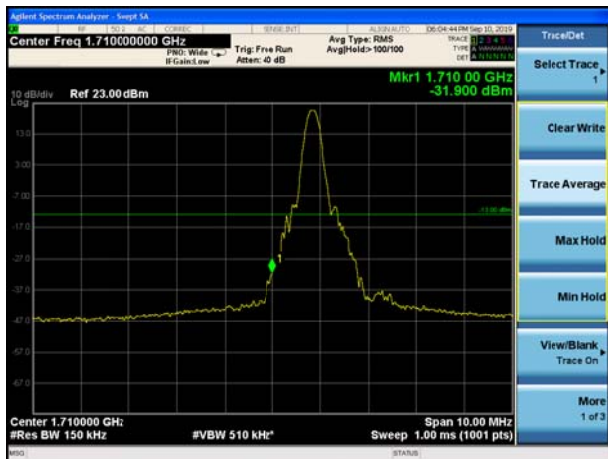

LTE Band 4 QPSK 3MHz CH-Low, 100%RB

LTE Band 4 QPSK 3MHz CH-High, 100%RB

LTE Band 4 QPSK 5MHz CH-Low, 1 RB

LTE Band 4 QPSK 5MHz CH-High, 1 RB

LTE Band 4 QPSK 5MHz CH-Low, 100%RB

LTE Band 4 QPSK 5MHz CH-High, 100%RB

LTE Band 4 QPSK 10MHz CH-Low, 1 RB

LTE Band 4 QPSK 10MHz CH-High, 1 RB

LTE Band 4 QPSK 10MHz CH-Low, 100%RB

LTE Band 4 QPSK 10MHz CH-High, 100%RB

LTE Band 4 QPSK 15MHz CH-Low, 1 RB

LTE Band 4 QPSK 15MHz CH-High, 1 RB

LTE Band 4 QPSK 15MHz CH-Low, 100%RB

LTE Band 4 QPSK 15MHz CH-High, 100%RB

LTE Band 4 QPSK 20MHz CH-Low, 1 RB

LTE Band 4 QPSK 20MHz CH-High, 1 RB

LTE Band 4 QPSK 20MHz CH-Low, 100%RB

LTE Band 4 QPSK 20MHz CH-High, 100%RB