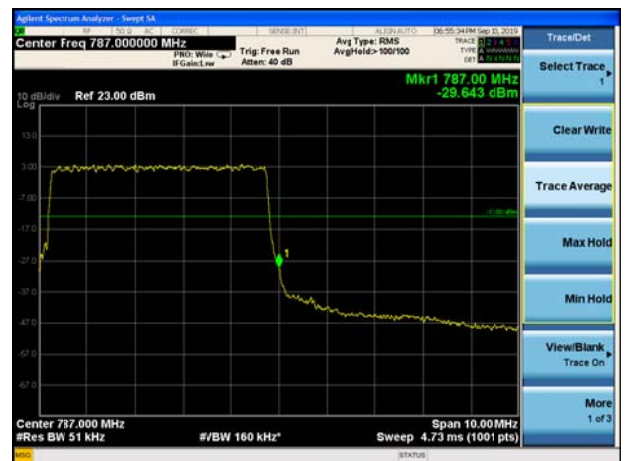

LTE Band 12 16QAM 10MHz CH-Low, 100%RB

LTE Band 12 16QAM 10MHz CH-High, 100%RB

LTE Band 13 QPSK 5MHz CH-Low, 1 RB

LTE Band 13 QPSK 5MHz CH-High, 1 RB

LTE Band 13 QPSK 5MHz CH-Low, 100%RB

LTE Band 13 QPSK 5MHz CH-High, 100%RB

LTE Band 13 QPSK 10MHz CH-Low, 1 RB

LTE Band 13 QPSK 10MHz CH-High, 1 RB

LTE Band 13 QPSK 10MHz CH-Low, 100%RB

LTE Band 13 QPSK 10MHz CH-High, 100%RB

LTE Band 13 16QAM 5MHz CH-Low, 1 RB

LTE Band 13 16QAM 5MHz CH-High, 1 RB