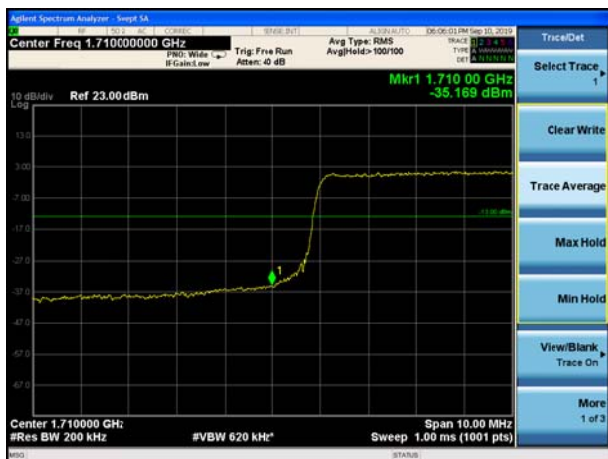

LTE Band 4 QPSK 10MHz CH-Low, 1 RB

LTE Band 4 QPSK 10MHz CH-High, 1 RB

LTE Band 4 QPSK 10MHz CH-Low, 100%RB

LTE Band 4 QPSK 10MHz CH-High, 100%RB

LTE Band 4 QPSK 15MHz CH-Low, 1 RB

LTE Band 4 QPSK 15MHz CH-High, 1 RB

LTE Band 4 QPSK 15MHz CH-Low, 100%RB

LTE Band 4 QPSK 15MHz CH-High, 100%RB

LTE Band 4 QPSK 20MHz CH-Low, 1 RB

LTE Band 4 QPSK 20MHz CH-High, 1 RB

LTE Band 4 QPSK 20MHz CH-Low, 100%RB

LTE Band 4 QPSK 20MHz CH-High, 100%RB

LTE Band 4 16QAM 1.4MHz CH-Low, 1 RB

LTE Band 4 16QAM 1.4MHz CH-High, 1 RB

LTE Band 4 16QAM 1.4MHz CH-Low, 100%RB

LTE Band 4 16QAM 1.4MHz CH-High, 100%RB

LTE Band 4 16QAM 3MHz CH-Low, 1 RB

LTE Band 4 16QAM 3MHz CH-High, 1 RB