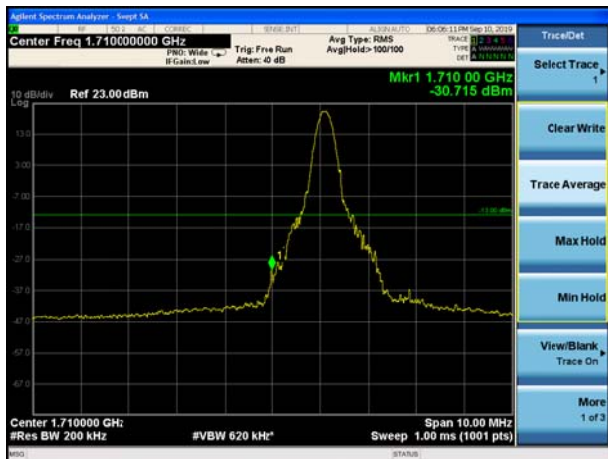

LTE Band 4 16QAM 10MHz CH-Low, 1 RB

LTE Band 4 16QAM 10MHz CH-High, 1 RB

LTE Band 4 16QAM 10MHz CH-Low, 100%RB

LTE Band 4 16QAM 10MHz CH-High, 100%RB

LTE Band 4 16QAM 15MHz CH-Low, 1 RB

LTE Band 4 16QAM 15MHz CH-High, 1 RB

LTE Band 4 16QAM 15MHz CH-Low, 100%RB

LTE Band 4 16QAM 15MHz CH-High, 100%RB

LTE Band 4 16QAM 20MHz CH-Low, 1 RB

LTE Band 4 16QAM 20MHz CH-High, 1 RB

LTE Band 4 16QAM 20MHz CH-Low, 100%RB

LTE Band 4 16QAM 20MHz CH-High, 100%RB