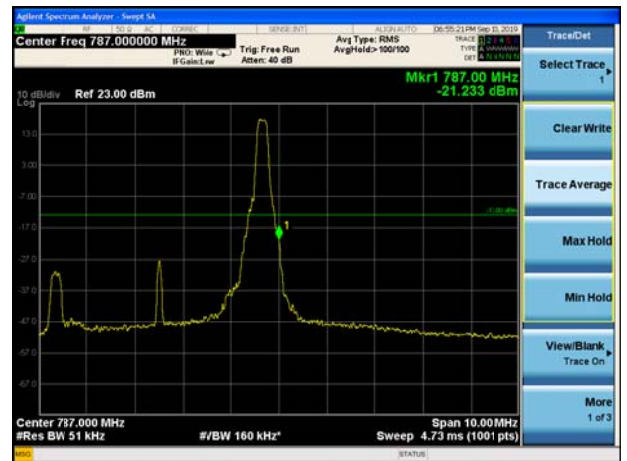

LTE Band 12 16QAM 10MHz CH-Low, 100%RB

LTE Band 12 16QAM 10MHz CH-High, 100%RB

LTE Band 13 QPSK 5MHz CH-Low, 1 RB

LTE Band 13 QPSK 5MHz CH-High, 1 RB

LTE Band 13 QPSK 5MHz CH-Low, 100%RB

LTE Band 13 QPSK 5MHz CH-High, 100%RB

LTE Band 13 QPSK 10MHz CH-Low, 1 RB

LTE Band 13 QPSK 10MHz CH-High, 1 RB

LTE Band 13 QPSK 10MHz CH-Low, 100%RB

LTE Band 13 QPSK 10MHz CH-High, 100%RB

LTE Band 13 16QAM 5MHz CH-Low, 1 RB

LTE Band 13 16QAM 5MHz CH-High, 1 RB