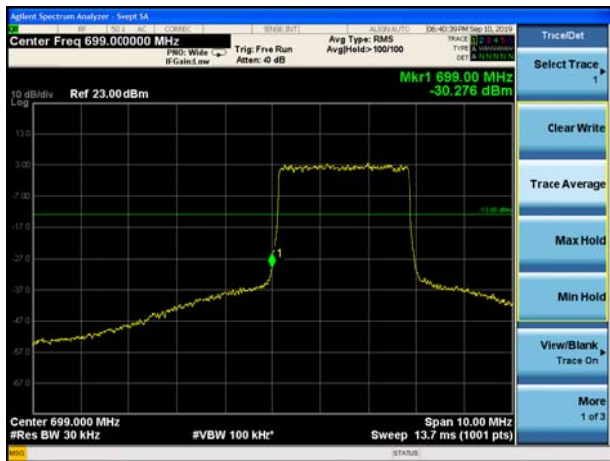

LTE Band 12 16QAM 1.4MHz CH-Low, 100%RB

LTE Band 12 16QAM 1.4MHz CH-High, 100%RB

LTE Band 12 16QAM 3MHz CH-Low, 1 RB

LTE Band 12 16QAM 3MHz CH-High, 1 RB

LTE Band 12 16QAM 3MHz CH-Low, 100%RB

LTE Band 12 16QAM 3MHz CH-High, 100%RB