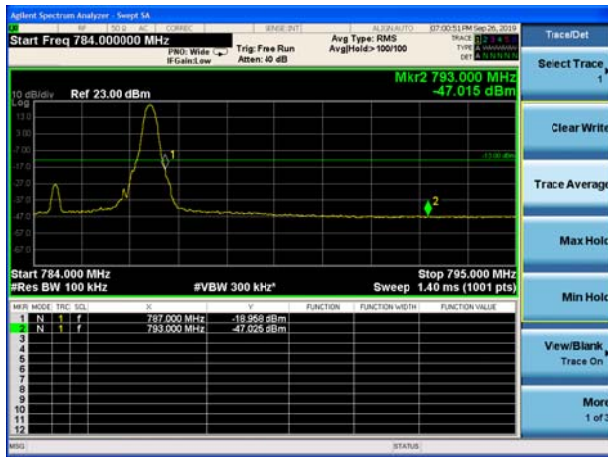

LTE Band 13 QPSK 10MHz CH-Low, 1 RB

LTE Band 13 QPSK 10MHz CH-High, 1 RB

LTE Band 13 QPSK 10MHz CH-Low, 100%RB

LTE Band 13 QPSK 10MHz CH-High, 100%RB

LTE Band 13 16QAM 5MHz CH-Low, 1 RB

LTE Band 13 16QAM 5MHz CH-High, 1 RB

LTE Band 13 16QAM 5MHz CH-Low, 100%RB

LTE Band 13 16QAM 5MHz CH-High, 100%RB

LTE Band 13 16QAM 10MHz CH-Low, 1 RB

LTE Band 13 16QAM 10MHz CH-High, 1 RB

LTE Band 13 16QAM 10MHz CH-Low, 100%RB

LTE Band 13 16QAM 10MHz CH-High, 100%RB

LTE Band 13 QPSK 5MHz CH-Low, 1 RB
(763MHz ~775MHz)

LTE Band 13 QPSK 5MHz CH-Low, 1 RB
(775MHz ~777MHz)

LTE Band 13 QPSK 5MHz CH-High, 1 RB
(787MHz ~793MHz)

LTE Band 13 QPSK 5MHz CH-High, 1 RB
(793MHz ~805MHz)