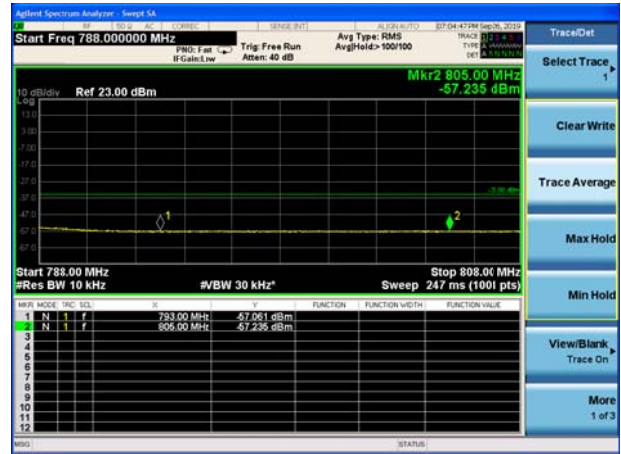

LTE Band 13 QPSK 10MHz CH-Low, 100%RB (763MHz ~775MHz)

LTE Band 13 QPSK 10MHz CH-Low, 100%RB (775MHz ~777MHz)

LTE Band 13 QPSK 10MHz CH-High, 100%RB (787MHz ~793MHz)

LTE Band 13 QPSK 10MHz CH-High, 100%RB (793MHz ~805MHz)

LTE Band 13 16QAM 5MHz CH-Low, 1 RB (763MHz ~775MHz)

LTE Band 13 16QAM 5MHz CH-Low, 1 RB (775MHz ~777MHz)

LTE Band 13 16QAM 5MHz CH-High, 1 RB (787MHz ~793MHz)

LTE Band 13 16QAM 5MHz CH-High, 1 RB (793MHz ~805MHz)

LTE Band 13 16QAM 5MHz CH-Low, 100%RB (763MHz ~775MHz)

LTE Band 13 16QAM 5MHz CH-Low, 100%RB (775MHz ~777MHz)

LTE Band 13 16QAM 5MHz CH-High, 100%RB (787MHz ~793MHz)

LTE Band 13 16QAM 5MHz CH-High, 100%RB (793MHz ~805MHz)

LTE Band 13 16QAM 10MHz CH-Low, 1 RB (763MHz ~775MHz)

LTE Band 13 16QAM 10MHz CH-Low, 1 RB (775MHz ~777MHz)

LTE Band 13 16QAM 10MHz CH-High, 1 RB (787MHz ~793MHz)

LTE Band 13 16QAM 10MHz CH-High, 1 RB (793MHz ~805MHz)