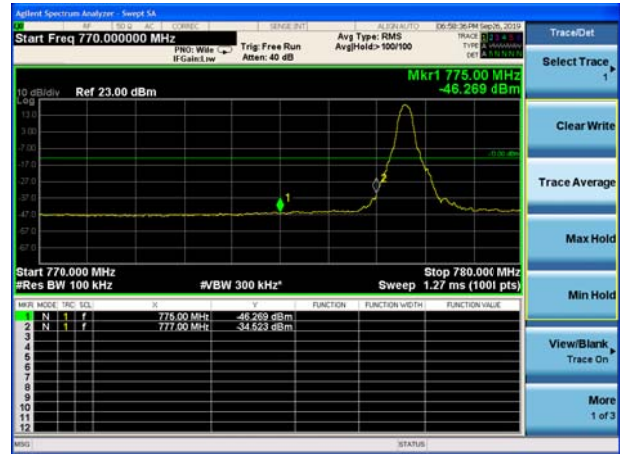

LTE Band 13 16QAM 5MHz CH-Low, 1 RB (763MHz ~775MHz)

LTE Band 13 16QAM 5MHz CH-Low, 1 RB (775MHz ~777MHz)

LTE Band 13 16QAM 5MHz CH-High, 1 RB (787MHz ~793MHz)

LTE Band 13 16QAM 5MHz CH-High, 1 RB (793MHz ~805MHz)

LTE Band 13 16QAM 5MHz CH-Low, 100%RB (763MHz ~775MHz)

LTE Band 13 16QAM 5MHz CH-Low, 100%RB (775MHz ~777MHz)

LTE Band 13 16QAM 5MHz CH-High, 100%RB (787MHz ~793MHz)

LTE Band 13 16QAM 5MHz CH-High, 100%RB (793MHz ~805MHz)

LTE Band 13 16QAM 10MHz CH-Low, 1 RB (763MHz ~775MHz)

LTE Band 13 16QAM 10MHz CH-Low, 1 RB (775MHz ~777MHz)

LTE Band 13 16QAM 10MHz CH-High, 1 RB (787MHz ~793MHz)

LTE Band 13 16QAM 10MHz CH-High, 1 RB (793MHz ~805MHz)