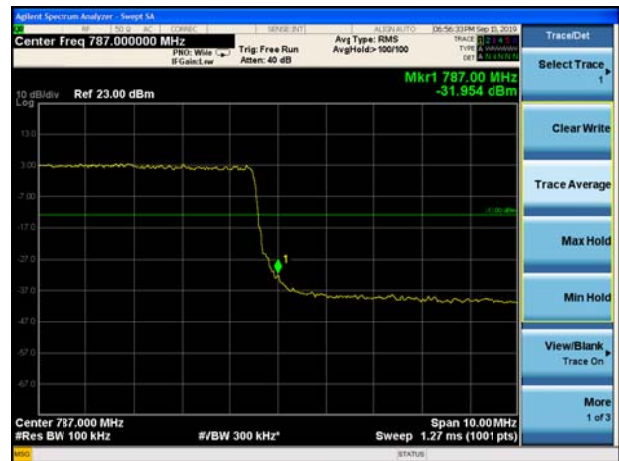

LTE Band 13 QPSK 10MHz CH-Low, 1 RB

LTE Band 13 QPSK 10MHz CH-High, 1 RB

LTE Band 13 QPSK 10MHz CH-Low, 100%RB

LTE Band 13 QPSK 10MHz CH-High, 100%RB

LTE Band 13 16QAM 5MHz CH-Low, 1 RB

LTE Band 13 16QAM 5MHz CH-High, 1 RB

LTE Band 13 16QAM 5MHz CH-Low, 100%RB

LTE Band 13 16QAM 5MHz CH-High, 100%RB

LTE Band 13 16QAM 10MHz CH-Low, 1 RB

LTE Band 13 16QAM 10MHz CH-High, 1 RB

LTE Band 13 16QAM 10MHz CH-Low, 100%RB

LTE Band 13 16QAM 10MHz CH-High, 100%RB