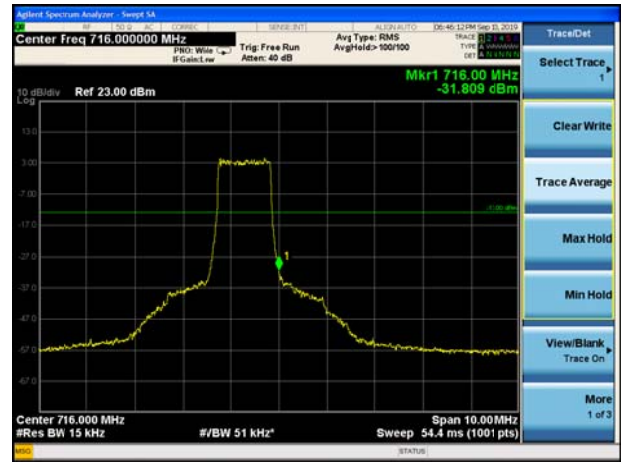

LTE Band 12 16QAM 1.4MHz CH-High, 100%RB