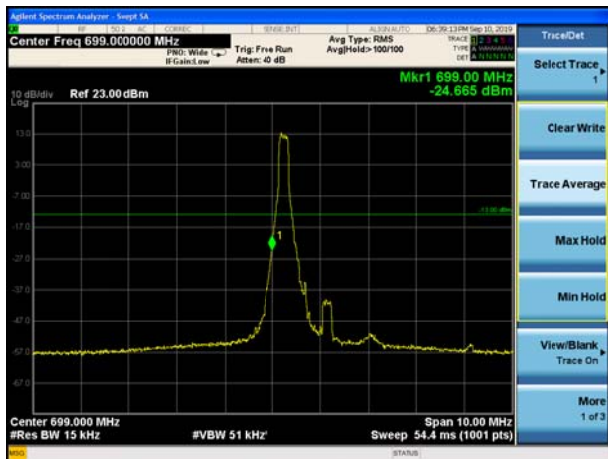

LTE Band 12 QPSK 10MHz CH-Low, 1 RB

LTE Band 12 QPSK 10MHz CH-High, 1 RB

LTE Band 12 QPSK 10MHz CH-Low, 100%RB

LTE Band 12 QPSK 10MHz CH-High, 100%RB

LTE Band 12 16QAM 1.4MHz CH-Low, 1 RB

LTE Band 12 16QAM 1.4MHz CH-High, 1 RB