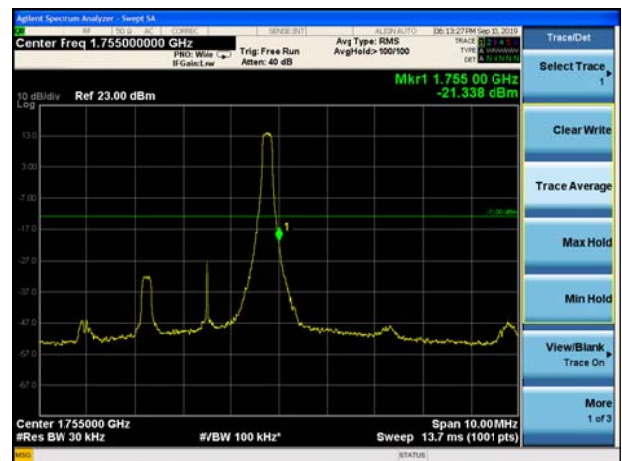

LTE Band 4 QPSK 15MHz CH-Low, 100%RB

LTE Band 4 QPSK 15MHz CH-High, 100%RB

LTE Band 4 QPSK 20MHz CH-Low, 1 RB

LTE Band 4 QPSK 20MHz CH-High, 1 RB

LTE Band 4 QPSK 20MHz CH-Low, 100%RB

LTE Band 4 QPSK 20MHz CH-High, 100%RB

LTE Band 4 16QAM 1.4MHz CH-Low, 1 RB

LTE Band 4 16QAM 1.4MHz CH-High, 1 RB

LTE Band 4 16QAM 1.4MHz CH-Low, 100%RB

LTE Band 4 16QAM 1.4MHz CH-High, 100%RB

LTE Band 4 16QAM 3MHz CH-Low, 1 RB

LTE Band 4 16QAM 3MHz CH-High, 1 RB

LTE Band 4 16QAM 3MHz CH-Low, 100%RB

LTE Band 4 16QAM 3MHz CH-High, 100%RB

LTE Band 4 16QAM 5MHz CH-Low, 1 RB

LTE Band 4 16QAM 5MHz CH-High, 1 RB

LTE Band 4 16QAM 5MHz CH-Low, 100%RB

LTE Band 4 16QAM 5MHz CH-High, 100%RB