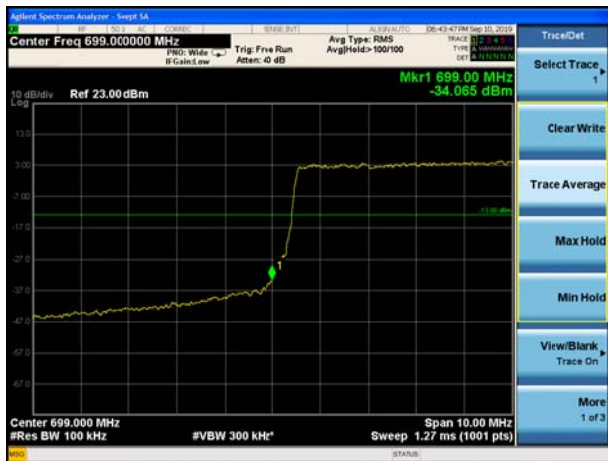

LTE Band 12 QPSK 3MHz CH-Low, 100%RB

LTE Band 12 QPSK 3MHz CH-High, 100%RB

LTE Band 12 QPSK 5MHz CH-Low, 1 RB

LTE Band 12 QPSK 5MHz CH-High, 1 RB

LTE Band 12 QPSK 5MHz CH-Low, 100%RB

LTE Band 12 QPSK 5MHz CH-High, 100%RB

LTE Band 12 QPSK 10MHz CH-Low, 1 RB

LTE Band 12 QPSK 10MHz CH-High, 1 RB

LTE Band 12 QPSK 10MHz CH-Low, 100%RB

LTE Band 12 QPSK 10MHz CH-High, 100%RB

LTE Band 12 16QAM 1.4MHz CH-Low, 1 RB

LTE Band 12 16QAM 1.4MHz CH-High, 1 RB