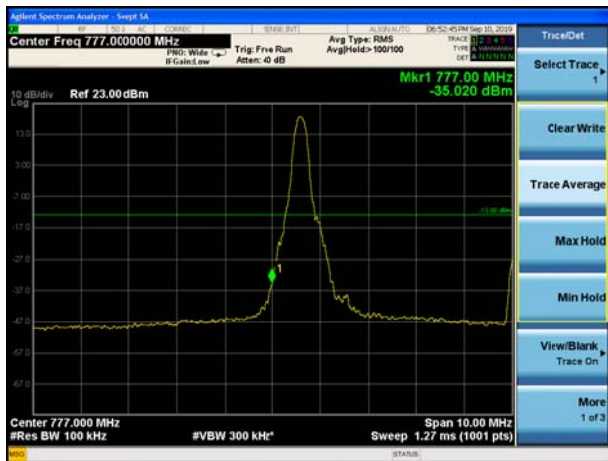

LTE Band 13 16QAM 10MHz CH-Low, 1 RB