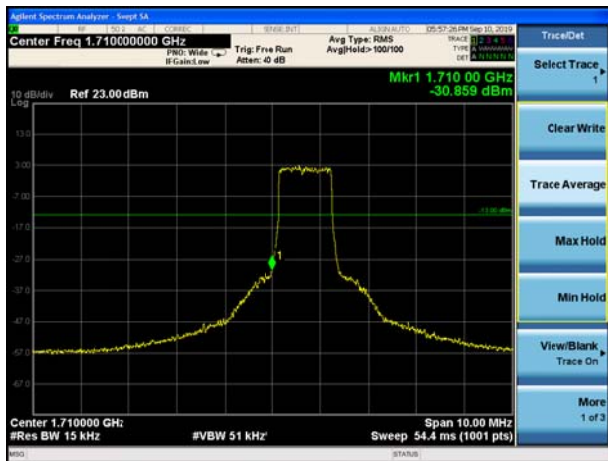

LTE Band 4 QPSK 10MHz CH-Low, 1 RB

LTE Band 4 QPSK 10MHz CH-High, 1 RB

LTE Band 4 QPSK 10MHz CH-Low, 100%RB

LTE Band 4 QPSK 10MHz CH-High, 100%RB

LTE Band 4 QPSK 15MHz CH-Low, 1 RB

LTE Band 4 QPSK 15MHz CH-High, 1 RB

LTE Band 4 QPSK 15MHz CH-Low, 100%RB

LTE Band 4 QPSK 15MHz CH-High, 100%RB

LTE Band 4 QPSK 20MHz CH-Low, 1 RB

LTE Band 4 QPSK 20MHz CH-High, 1 RB

LTE Band 4 QPSK 20MHz CH-Low, 100%RB

LTE Band 4 QPSK 20MHz CH-High, 100%RB

LTE Band 4 16QAM 1.4MHz CH-Low, 1 RB

LTE Band 4 16QAM 1.4MHz CH-High, 1 RB

LTE Band 4 16QAM 1.4MHz CH-Low, 100%RB

LTE Band 4 16QAM 1.4MHz CH-High, 100%RB

LTE Band 4 16QAM 3MHz CH-Low, 1 RB

LTE Band 4 16QAM 3MHz CH-High, 1 RB