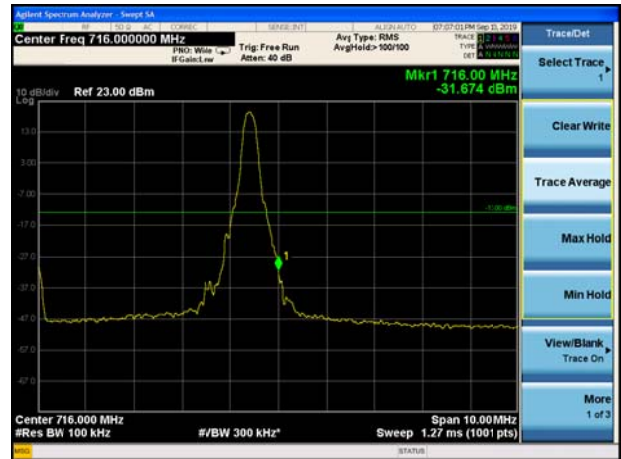

LTE Band 17 QPSK 5MHz CH-Low, 1 RB

LTE Band 17 QPSK 5MHz CH-High, 1 RB

LTE Band 17 QPSK 5MHz CH-Low, 100%RB

LTE Band 17 QPSK 5MHz CH-High, 100%RB

LTE Band 17 QPSK 10MHz CH-Low, 1 RB

LTE Band 17 QPSK 10MHz CH-High, 1 RB

LTE Band 17 QPSK 10MHz CH-Low, 100%RB

LTE Band 17 QPSK 10MHz CH-High, 100%RB

LTE Band 17 16QAM 5MHz CH-Low, 1 RB

LTE Band 17 16QAM 5MHz CH-High, 1 RB

LTE Band 17 16QAM 5MHz CH-Low, 100%RB

LTE Band 17 16QAM 5MHz CH-High, 100%RB

LTE Band 17 16QAM 10MHz CH-Low, 1 RB

LTE Band 17 16QAM 10MHz CH-High, 1 RB

LTE Band 17 16QAM 10MHz CH-Low, 100%RB

LTE Band 17 16QAM 10MHz CH-High, 100%RB