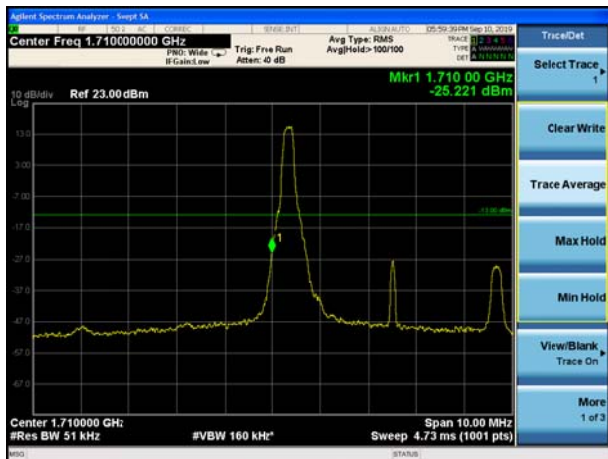

LTE Band 4 QPSK 15MHz CH-Low, 100%RB

LTE Band 4 QPSK 15MHz CH-High, 100%RB

LTE Band 4 QPSK 20MHz CH-Low, 1 RB

LTE Band 4 QPSK 20MHz CH-High, 1 RB

LTE Band 4 QPSK 20MHz CH-Low, 100%RB

LTE Band 4 QPSK 20MHz CH-High, 100%RB

LTE Band 4 16QAM 1.4MHz CH-Low, 1 RB

LTE Band 4 16QAM 1.4MHz CH-High, 1 RB

LTE Band 4 16QAM 1.4MHz CH-Low, 100%RB

LTE Band 4 16QAM 1.4MHz CH-High, 100%RB

LTE Band 4 16QAM 3MHz CH-Low, 1 RB

LTE Band 4 16QAM 3MHz CH-High, 1 RB

LTE Band 4 16QAM 3MHz CH-Low, 100%RB

LTE Band 4 16QAM 3MHz CH-High, 100%RB

LTE Band 4 16QAM 5MHz CH-Low, 1 RB

LTE Band 4 16QAM 5MHz CH-High, 1 RB

LTE Band 4 16QAM 5MHz CH-Low, 100%RB

LTE Band 4 16QAM 5MHz CH-High, 100%RB