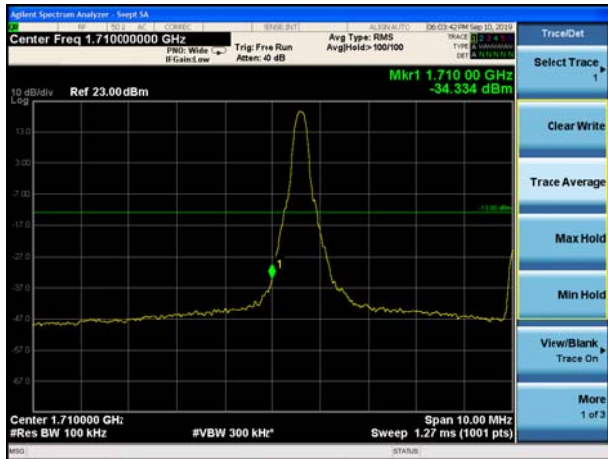

LTE Band 4 QPSK 3MHz CH-Low, 100%RB

LTE Band 4 QPSK 3MHz CH-High, 100%RB

LTE Band 4 QPSK 5MHz CH-Low, 1 RB

LTE Band 4 QPSK 5MHz CH-High, 1 RB

LTE Band 4 QPSK 5MHz CH-Low, 100%RB

LTE Band 4 QPSK 5MHz CH-High, 100%RB

LTE Band 4 QPSK 10MHz CH-Low, 1 RB

LTE Band 4 QPSK 10MHz CH-High, 1 RB

LTE Band 4 QPSK 10MHz CH-Low, 100%RB

LTE Band 4 QPSK 10MHz CH-High, 100%RB

LTE Band 4 QPSK 15MHz CH-Low, 1 RB

LTE Band 4 QPSK 15MHz CH-High, 1 RB

LTE Band 4 QPSK 15MHz CH-Low, 100%RB

LTE Band 4 QPSK 15MHz CH-High, 100%RB

LTE Band 4 QPSK 20MHz CH-Low, 1 RB

LTE Band 4 QPSK 20MHz CH-High, 1 RB

LTE Band 4 QPSK 20MHz CH-Low, 100%RB

LTE Band 4 QPSK 20MHz CH-High, 100%RB