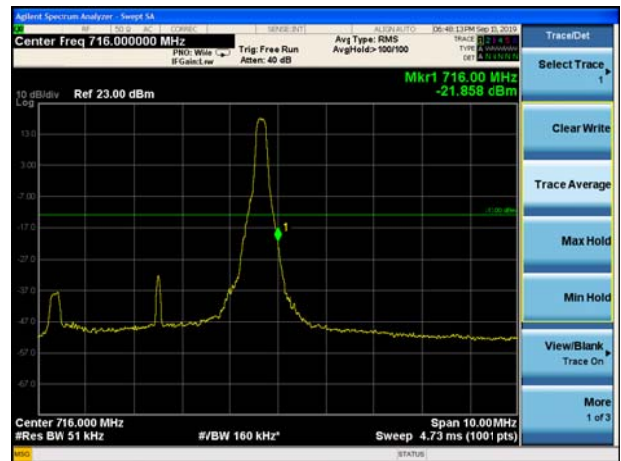

LTE Band 12 QPSK 3MHz CH-Low, 100%RB

LTE Band 12 QPSK 3MHz CH-High, 100%RB

LTE Band 12 QPSK 5MHz CH-Low, 1 RB

LTE Band 12 QPSK 5MHz CH-High, 1 RB

LTE Band 12 QPSK 5MHz CH-Low, 100%RB

LTE Band 12 QPSK 5MHz CH-High, 100%RB

LTE Band 12 QPSK 10MHz CH-Low, 1 RB

LTE Band 12 QPSK 10MHz CH-High, 1 RB

LTE Band 12 QPSK 10MHz CH-Low, 100%RB

LTE Band 12 QPSK 10MHz CH-High, 100%RB

LTE Band 12 16QAM 1.4MHz CH-Low, 1 RB

LTE Band 12 16QAM 1.4MHz CH-High, 1 RB