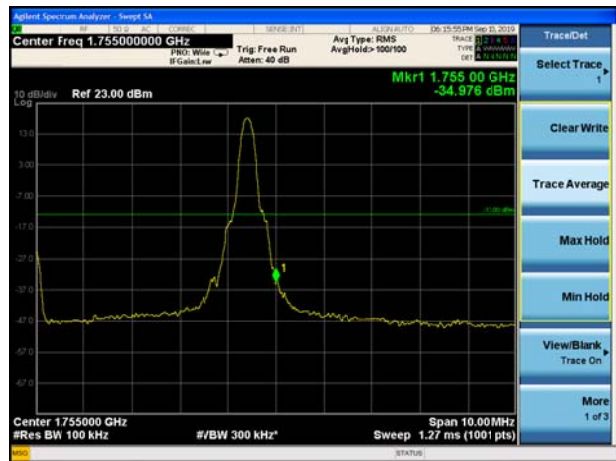

LTE Band 4 16QAM 1.4MHz CH-Low, 1 RB

LTE Band 4 16QAM 1.4MHz CH-High, 1 RB

LTE Band 4 16QAM 1.4MHz CH-Low, 100%RB

LTE Band 4 16QAM 1.4MHz CH-High, 100%RB

LTE Band 4 16QAM 3MHz CH-Low, 1 RB

LTE Band 4 16QAM 3MHz CH-High, 1 RB

LTE Band 4 16QAM 3MHz CH-Low, 100%RB

LTE Band 4 16QAM 3MHz CH-High, 100%RB

LTE Band 4 16QAM 5MHz CH-Low, 1 RB

LTE Band 4 16QAM 5MHz CH-High, 1 RB

LTE Band 4 16QAM 5MHz CH-Low, 100%RB

LTE Band 4 16QAM 5MHz CH-High, 100%RB

LTE Band 4 16QAM 10MHz CH-Low, 1 RB

LTE Band 4 16QAM 10MHz CH-High, 1 RB

LTE Band 4 16QAM 10MHz CH-Low, 100%RB

LTE Band 4 16QAM 10MHz CH-High, 100%RB

LTE Band 4 16QAM 15MHz CH-Low, 1 RB

LTE Band 4 16QAM 15MHz CH-High, 1 RB