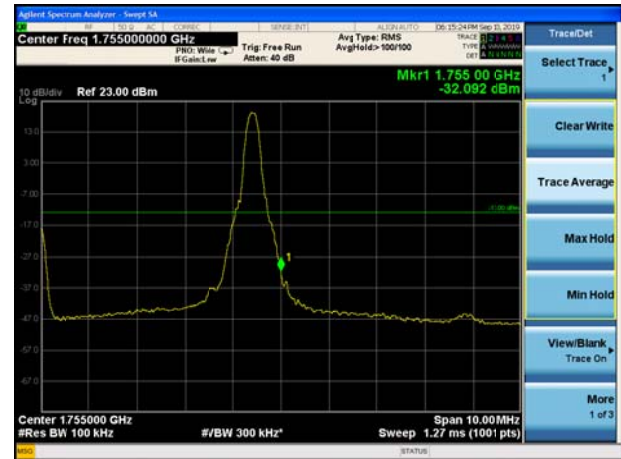

LTE Band 4 QPSK 3MHz CH-Low, 100%RB

LTE Band 4 QPSK 3MHz CH-High, 100%RB

LTE Band 4 QPSK 5MHz CH-Low, 1 RB

LTE Band 4 QPSK 5MHz CH-High, 1 RB

LTE Band 4 QPSK 5MHz CH-Low, 100%RB

LTE Band 4 QPSK 5MHz CH-High, 100%RB

LTE Band 4 QPSK 10MHz CH-Low, 1 RB

LTE Band 4 QPSK 10MHz CH-High, 1 RB

LTE Band 4 QPSK 10MHz CH-Low, 100%RB

LTE Band 4 QPSK 10MHz CH-High, 100%RB

LTE Band 4 QPSK 15MHz CH-Low, 1 RB

LTE Band 4 QPSK 15MHz CH-High, 1 RB

LTE Band 4 QPSK 15MHz CH-Low, 100%RB

LTE Band 4 QPSK 15MHz CH-High, 100%RB

LTE Band 4 QPSK 20MHz CH-Low, 1 RB

LTE Band 4 QPSK 20MHz CH-High, 1 RB

LTE Band 4 QPSK 20MHz CH-Low, 100%RB

LTE Band 4 QPSK 20MHz CH-High, 100%RB