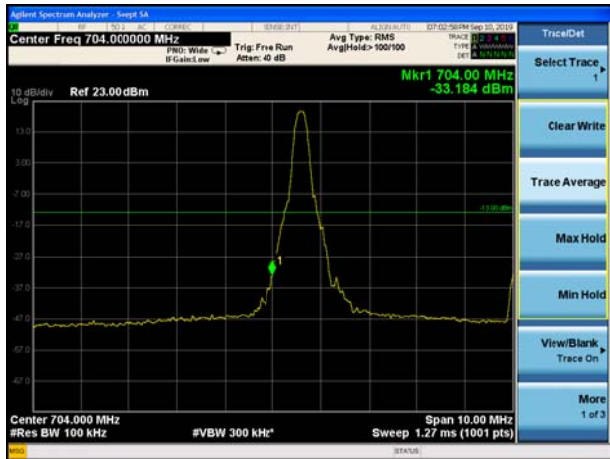

LTE Band 17 QPSK 5MHz CH-Low, 1 RB

LTE Band 17 QPSK 5MHz CH-High, 1 RB

LTE Band 17 QPSK 5MHz CH-Low, 100%RB

LTE Band 17 QPSK 5MHz CH-High, 100%RB

LTE Band 17 QPSK 10MHz CH-Low, 1 RB

LTE Band 17 QPSK 10MHz CH-High, 1 RB

LTE Band 17 QPSK 10MHz CH-Low, 100%RB

LTE Band 17 QPSK 10MHz CH-High, 100%RB

LTE Band 17 16QAM 5MHz CH-Low, 1 RB

LTE Band 17 16QAM 5MHz CH-High, 1 RB

LTE Band 17 16QAM 5MHz CH-Low, 100%RB

LTE Band 17 16QAM 5MHz CH-High, 100%RB

LTE Band 17 16QAM 10MHz CH-Low, 1 RB

LTE Band 17 16QAM 10MHz CH-High, 1 RB

LTE Band 17 16QAM 10MHz CH-Low, 100%RB

LTE Band 17 16QAM 10MHz CH-High, 100%RB