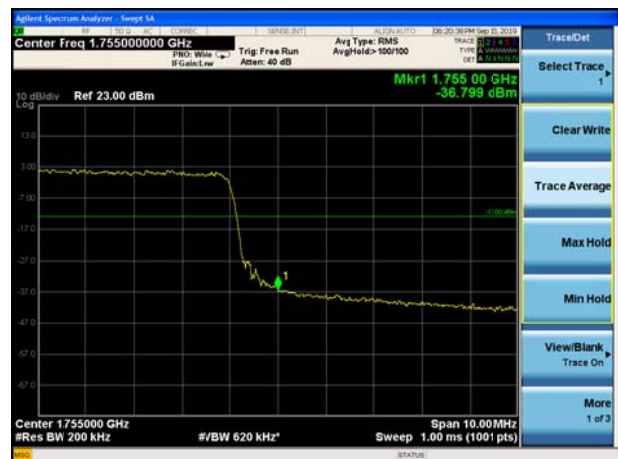

LTE Band 4 QPSK 10MHz CH-Low, 1 RB

LTE Band 4 QPSK 10MHz CH-High, 1 RB

LTE Band 4 QPSK 10MHz CH-Low, 100%RB

LTE Band 4 QPSK 10MHz CH-High, 100%RB

LTE Band 4 QPSK 15MHz CH-Low, 1 RB

LTE Band 4 QPSK 15MHz CH-High, 1 RB

LTE Band 4 QPSK 15MHz CH-Low, 100%RB

LTE Band 4 QPSK 15MHz CH-High, 100%RB

LTE Band 4 QPSK 20MHz CH-Low, 1 RB

LTE Band 4 QPSK 20MHz CH-High, 1 RB

LTE Band 4 QPSK 20MHz CH-Low, 100%RB

LTE Band 4 QPSK 20MHz CH-High, 100%RB

LTE Band 4 16QAM 1.4MHz CH-Low, 1 RB

LTE Band 4 16QAM 1.4MHz CH-High, 1 RB

LTE Band 4 16QAM 1.4MHz CH-Low, 100%RB

LTE Band 4 16QAM 1.4MHz CH-High, 100%RB

LTE Band 4 16QAM 3MHz CH-Low, 1 RB

LTE Band 4 16QAM 3MHz CH-High, 1 RB

LTE Band 4 16QAM 3MHz CH-Low, 100%RB

LTE Band 4 16QAM 3MHz CH-High, 100%RB

LTE Band 4 16QAM 5MHz CH-Low, 1 RB

LTE Band 4 16QAM 5MHz CH-High, 1 RB

LTE Band 4 16QAM 5MHz CH-Low, 100%RB

LTE Band 4 16QAM 5MHz CH-High, 100%RB