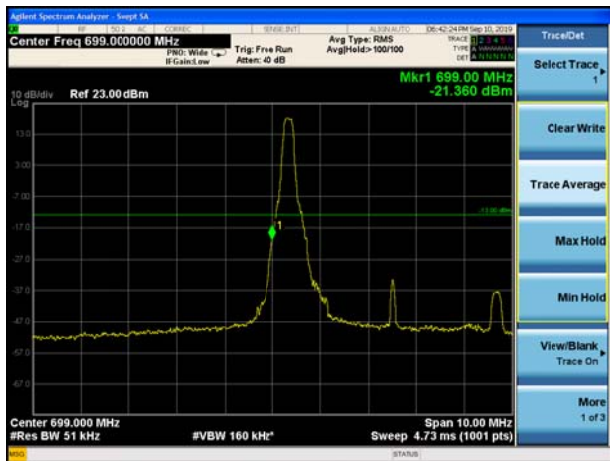

LTE Band 12 QPSK 1.4MHz CH-Low, 1 RB

LTE Band 12 QPSK 1.4MHz CH-High, 1 RB

LTE Band 12 QPSK 1.4MHz CH-Low, 100%RB

LTE Band 12 QPSK 1.4MHz CH-High, 100%RB

LTE Band 12 QPSK 3MHz CH-Low, 1 RB

LTE Band 12 QPSK 3MHz CH-High, 1 RB

LTE Band 12 QPSK 3MHz CH-Low, 100%RB

LTE Band 12 QPSK 3MHz CH-High, 100%RB

LTE Band 12 QPSK 5MHz CH-Low, 1 RB

LTE Band 12 QPSK 5MHz CH-High, 1 RB

LTE Band 12 QPSK 5MHz CH-Low, 100%RB

LTE Band 12 QPSK 5MHz CH-High, 100%RB