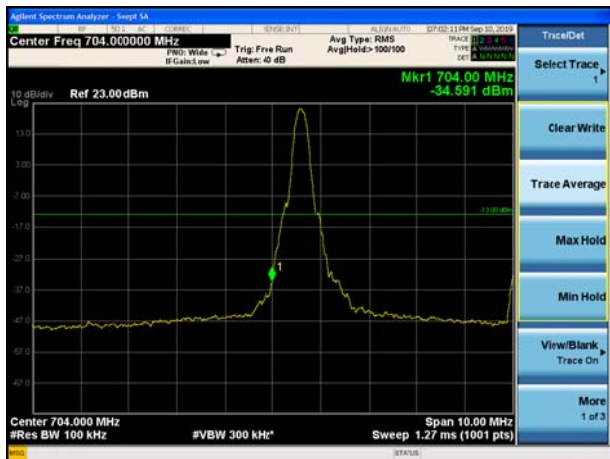

LTE Band 13 16QAM 10MHz CH-Low, 100%RB (763MHz ~775MHz)

LTE Band 13 16QAM 10MHz CH-Low, 100%RB (775MHz ~777MHz)

LTE Band 13 16QAM 10MHz CH-High, 100%RB (787MHz ~793MHz)

LTE Band 13 16QAM 10MHz CH-High, 100%RB (793MHz ~805MHz)

LTE Band 17 QPSK 5MHz CH-Low, 1 RB

LTE Band 17 QPSK 5MHz CH-High, 1 RB

LTE Band 17 QPSK 5MHz CH-Low, 100%RB

LTE Band 17 QPSK 5MHz CH-High, 100%RB

LTE Band 17 QPSK 10MHz CH-Low, 1 RB

LTE Band 17 QPSK 10MHz CH-High, 1 RB

LTE Band 17 QPSK 10MHz CH-Low, 100%RB

LTE Band 17 QPSK 10MHz CH-High, 100%RB

LTE Band 17 16QAM 5MHz CH-Low, 1 RB

LTE Band 17 16QAM 5MHz CH-High, 1 RB

LTE Band 17 16QAM 5MHz CH-Low, 100%RB

LTE Band 17 16QAM 5MHz CH-High, 100%RB