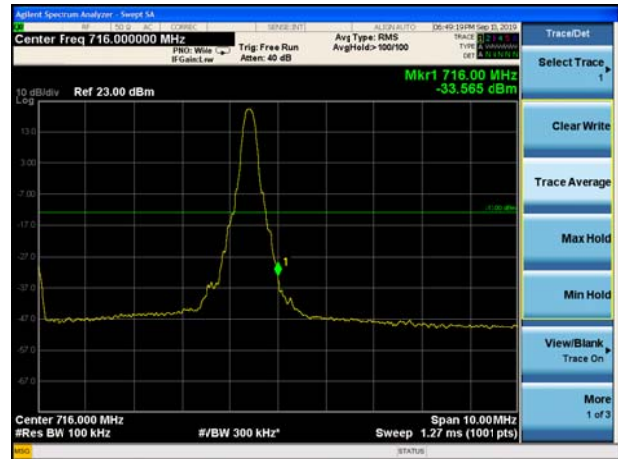

LTE Band 12 QPSK 1.4MHz CH-Low, 1 RB

LTE Band 12 QPSK 1.4MHz CH-High, 1 RB

LTE Band 12 QPSK 1.4MHz CH-Low, 100%RB

LTE Band 12 QPSK 1.4MHz CH-High, 100%RB

LTE Band 12 QPSK 3MHz CH-Low, 1 RB

LTE Band 12 QPSK 3MHz CH-High, 1 RB

LTE Band 12 QPSK 3MHz CH-Low, 100%RB

LTE Band 12 QPSK 3MHz CH-High, 100%RB

LTE Band 12 QPSK 5MHz CH-Low, 1 RB

LTE Band 12 QPSK 5MHz CH-High, 1 RB

LTE Band 12 QPSK 5MHz CH-Low, 100%RB

LTE Band 12 QPSK 5MHz CH-High, 100%RB

LTE Band 12 QPSK 10MHz CH-Low, 1 RB

LTE Band 12 QPSK 10MHz CH-High, 1 RB

LTE Band 12 QPSK 10MHz CH-Low, 100%RB

LTE Band 12 QPSK 10MHz CH-High, 100%RB

LTE Band 12 16QAM 1.4MHz CH-Low, 1 RB

LTE Band 12 16QAM 1.4MHz CH-High, 1 RB