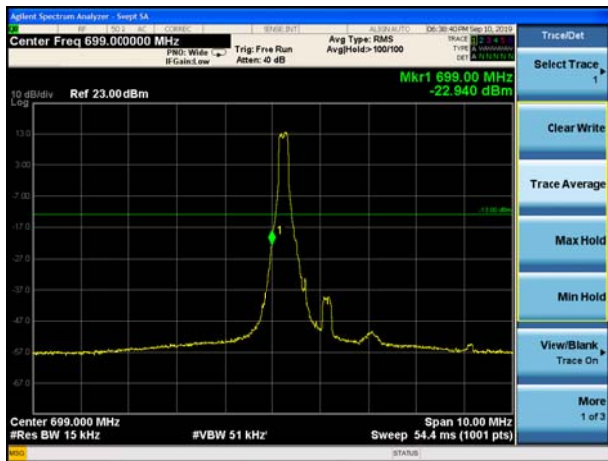

LTE Band 4 16QAM 15MHz CH-Low, 100%RB

LTE Band 4 16QAM 15MHz CH-High, 100%RB

LTE Band 4 16QAM 20MHz CH-Low, 1 RB

LTE Band 4 16QAM 20MHz CH-High, 1 RB

LTE Band 4 16QAM 20MHz CH-Low, 100%RB

LTE Band 4 16QAM 20MHz CH-High, 100%RB

LTE Band 12 QPSK 1.4MHz CH-Low, 1 RB

LTE Band 12 QPSK 1.4MHz CH-High, 1 RB

LTE Band 12 QPSK 1.4MHz CH-Low, 100%RB

LTE Band 12 QPSK 1.4MHz CH-High, 100%RB

LTE Band 12 QPSK 3MHz CH-Low, 1 RB

LTE Band 12 QPSK 3MHz CH-High, 1 RB