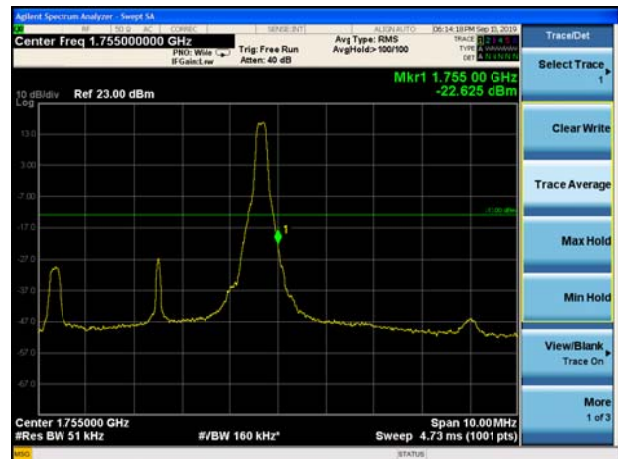

LTE Band 4 QPSK 3MHz CH-Low, 100%RB

LTE Band 4 QPSK 3MHz CH-High, 100%RB

LTE Band 4 QPSK 5MHz CH-Low, 1 RB

LTE Band 4 QPSK 5MHz CH-High, 1 RB

LTE Band 4 QPSK 5MHz CH-Low, 100%RB

LTE Band 4 QPSK 5MHz CH-High, 100%RB

LTE Band 4 QPSK 10MHz CH-Low, 1 RB

LTE Band 4 QPSK 10MHz CH-High, 1 RB

LTE Band 4 QPSK 10MHz CH-Low, 100%RB

LTE Band 4 QPSK 10MHz CH-High, 100%RB

LTE Band 4 QPSK 15MHz CH-Low, 1 RB

LTE Band 4 QPSK 15MHz CH-High, 1 RB

LTE Band 4 QPSK 15MHz CH-Low, 100%RB

LTE Band 4 QPSK 15MHz CH-High, 100%RB

LTE Band 4 QPSK 20MHz CH-Low, 1 RB

LTE Band 4 QPSK 20MHz CH-High, 1 RB

LTE Band 4 QPSK 20MHz CH-Low, 100%RB

LTE Band 4 QPSK 20MHz CH-High, 100%RB