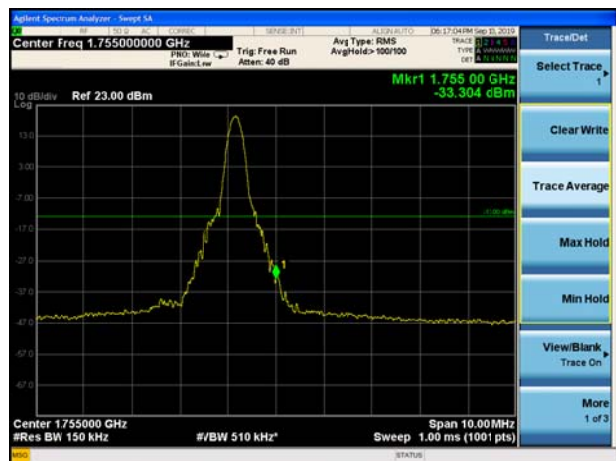

LTE Band 4 16QAM 3MHz CH-Low, 100%RB

LTE Band 4 16QAM 3MHz CH-High, 100%RB

LTE Band 4 16QAM 5MHz CH-Low, 1 RB

LTE Band 4 16QAM 5MHz CH-High, 1 RB

LTE Band 4 16QAM 5MHz CH-Low, 100%RB

LTE Band 4 16QAM 5MHz CH-High, 100%RB

LTE Band 4 16QAM 10MHz CH-Low, 1 RB

LTE Band 4 16QAM 10MHz CH-High, 1 RB

LTE Band 4 16QAM 10MHz CH-Low, 100%RB

LTE Band 4 16QAM 10MHz CH-High, 100%RB

LTE Band 4 16QAM 15MHz CH-Low, 1 RB

LTE Band 4 16QAM 15MHz CH-High, 1 RB

LTE Band 4 16QAM 15MHz CH-Low, 100%RB

LTE Band 4 16QAM 15MHz CH-High, 100%RB

LTE Band 4 16QAM 20MHz CH-Low, 1 RB

LTE Band 4 16QAM 20MHz CH-High, 1 RB

LTE Band 4 16QAM 20MHz CH-Low, 100%RB

LTE Band 4 16QAM 20MHz CH-High, 100%RB

LTE Band 12 QPSK 1.4MHz CH-Low, 1 RB

LTE Band 12 QPSK 1.4MHz CH-High, 1 RB

LTE Band 12 QPSK 1.4MHz CH-Low, 100%RB

LTE Band 12 QPSK 1.4MHz CH-High, 100%RB

LTE Band 12 QPSK 3MHz CH-Low, 1 RB

LTE Band 12 QPSK 3MHz CH-High, 1 RB