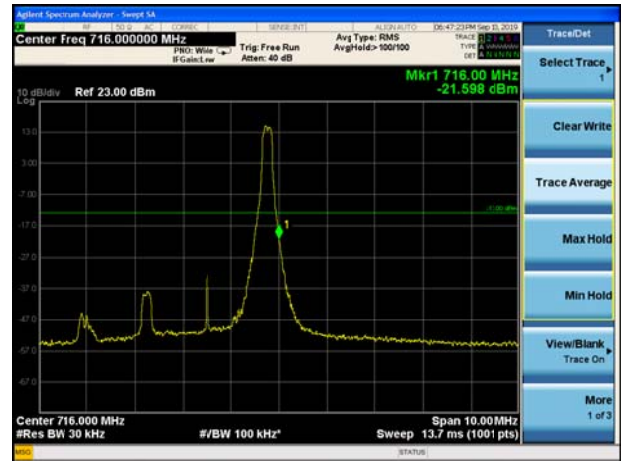

LTE Band 12 16QAM 1.4MHz CH-Low, 100%RB

LTE Band 12 16QAM 1.4MHz CH-High, 100%RB

LTE Band 12 16QAM 3MHz CH-Low, 1 RB

LTE Band 12 16QAM 3MHz CH-High, 1 RB

LTE Band 12 16QAM 3MHz CH-Low, 100%RB

LTE Band 12 16QAM 3MHz CH-High, 100%RB