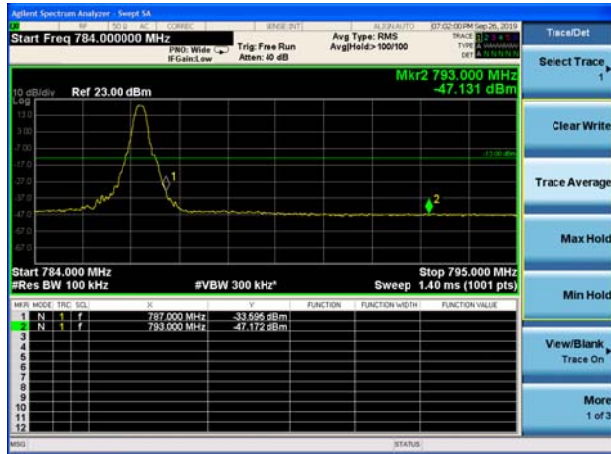

LTE Band 13 16QAM 5MHz CH-Low, 1 RB (763MHz ~775MHz)

LTE Band 13 16QAM 5MHz CH-Low, 1 RB (775MHz ~777MHz)

LTE Band 13 16QAM 5MHz CH-High, 1 RB (787MHz ~793MHz)

LTE Band 13 16QAM 5MHz CH-High, 1 RB (793MHz ~805MHz)

LTE Band 13 16QAM 5MHz CH-Low, 100%RB (763MHz ~775MHz)

LTE Band 13 16QAM 5MHz CH-Low, 100%RB (775MHz ~777MHz)

LTE Band 13 16QAM 5MHz CH-High, 100%RB (787MHz ~793MHz)

LTE Band 13 16QAM 5MHz CH-High, 100%RB (793MHz ~805MHz)

LTE Band 13 16QAM 10MHz CH-Low, 1 RB (763MHz ~775MHz)

LTE Band 13 16QAM 10MHz CH-Low, 1 RB (775MHz ~777MHz)

LTE Band 13 16QAM 10MHz CH-High, 1 RB (787MHz ~793MHz)

LTE Band 13 16QAM 10MHz CH-High, 1 RB (793MHz ~805MHz)