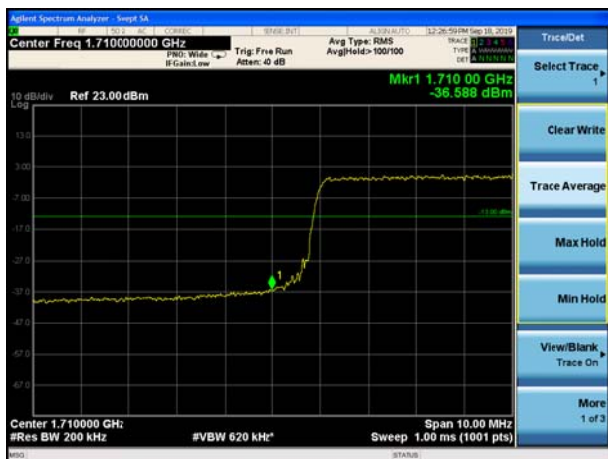

LTE Band 4 16QAM 15MHz CH-Low, 100%RB

LTE Band 4 16QAM 15MHz CH-High, 100%RB

LTE Band 4 16QAM 20MHz CH-Low, 1 RB

LTE Band 4 16QAM 20MHz CH-High, 1 RB

LTE Band 4 16QAM 20MHz CH-Low, 100%RB

LTE Band 4 16QAM 20MHz CH-High, 100%RB

LTE Band 12 QPSK 1.4MHz CH-Low, 1 RB

LTE Band 12 QPSK 1.4MHz CH-High, 1 RB

LTE Band 12 QPSK 1.4MHz CH-Low, 100%RB

LTE Band 12 QPSK 1.4MHz CH-High, 100%RB

LTE Band 12 QPSK 3MHz CH-Low, 1 RB

LTE Band 12 QPSK 3MHz CH-High, 1 RB