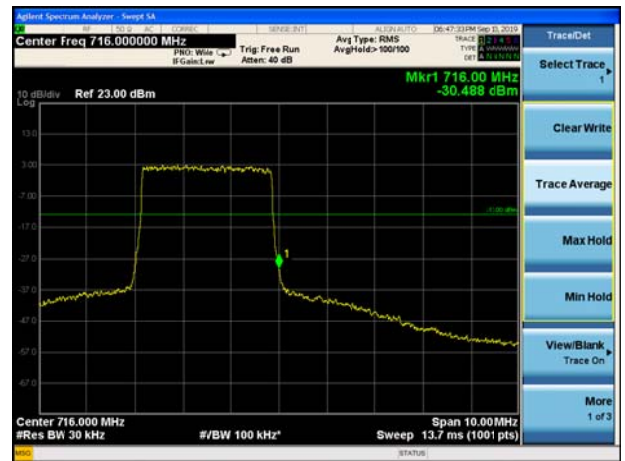

LTE Band 12 16QAM 1.4MHz CH-Low, 100%RB

LTE Band 12 16QAM 1.4MHz CH-High, 100%RB

LTE Band 12 16QAM 3MHz CH-Low, 1 RB

LTE Band 12 16QAM 3MHz CH-High, 1 RB

LTE Band 12 16QAM 3MHz CH-Low, 100%RB

LTE Band 12 16QAM 3MHz CH-High, 100%RB