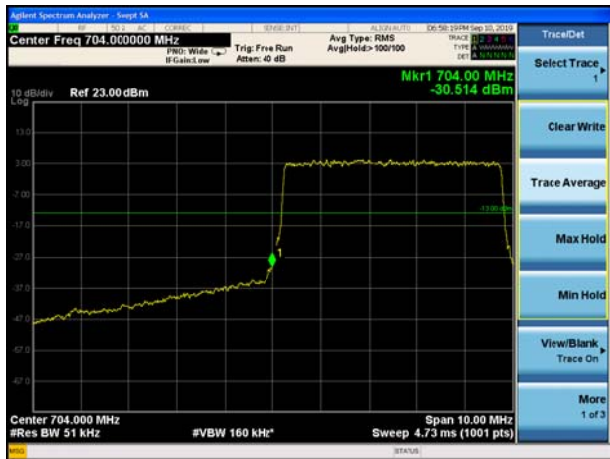

LTE Band 17 QPSK 10MHz CH-Low, 1 RB