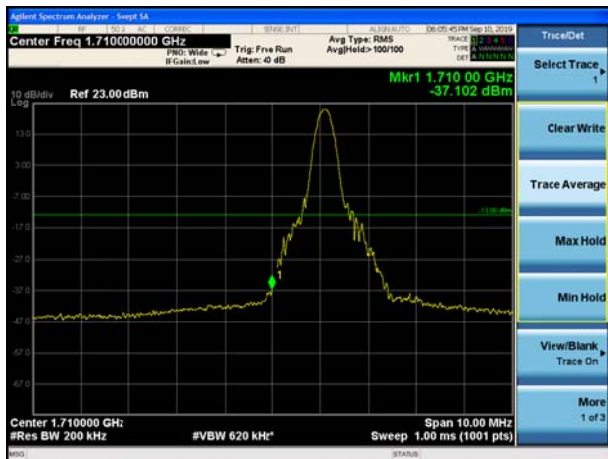

LTE Band 4 QPSK 3MHz CH-Low, 100%RB

LTE Band 4 QPSK 3MHz CH-High, 100%RB

LTE Band 4 QPSK 5MHz CH-Low, 1 RB

LTE Band 4 QPSK 5MHz CH-High, 1 RB

LTE Band 4 QPSK 5MHz CH-Low, 100%RB

LTE Band 4 QPSK 5MHz CH-High, 100%RB

LTE Band 4 QPSK 10MHz CH-Low, 1 RB

LTE Band 4 QPSK 10MHz CH-High, 1 RB

LTE Band 4 QPSK 10MHz CH-Low, 100%RB

LTE Band 4 QPSK 10MHz CH-High, 100%RB

LTE Band 4 QPSK 15MHz CH-Low, 1 RB

LTE Band 4 QPSK 15MHz CH-High, 1 RB

LTE Band 4 QPSK 15MHz CH-Low, 100%RB

LTE Band 4 QPSK 15MHz CH-High, 100%RB

LTE Band 4 QPSK 20MHz CH-Low, 1 RB

LTE Band 4 QPSK 20MHz CH-High, 1 RB

LTE Band 4 QPSK 20MHz CH-Low, 100%RB

LTE Band 4 QPSK 20MHz CH-High, 100%RB