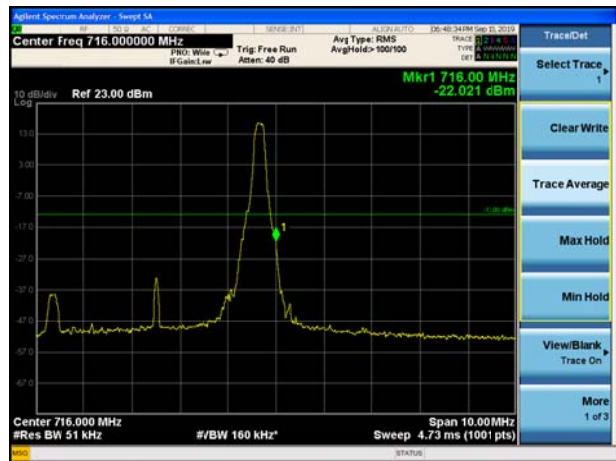

LTE Band 12 16QAM 5MHz CH-High, 1 RB