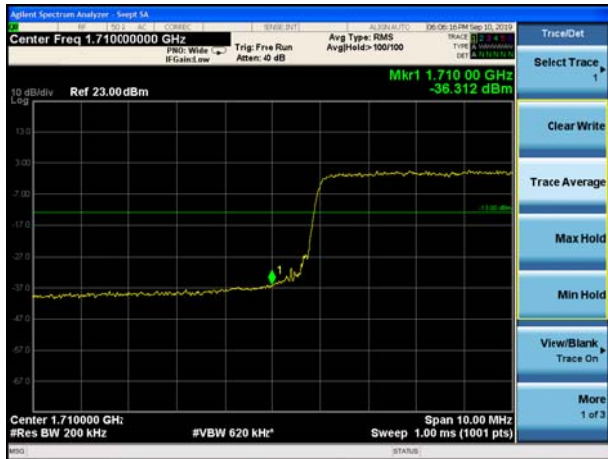

LTE Band 4 16QAM 10MHz CH-Low, 1 RB

LTE Band 4 16QAM 10MHz CH-High, 1 RB

LTE Band 4 16QAM 10MHz CH-Low, 100%RB

LTE Band 4 16QAM 10MHz CH-High, 100%RB

LTE Band 4 16QAM 15MHz CH-Low, 1 RB

LTE Band 4 16QAM 15MHz CH-High, 1 RB

LTE Band 4 16QAM 15MHz CH-Low, 100%RB

LTE Band 4 16QAM 15MHz CH-High, 100%RB

LTE Band 4 16QAM 20MHz CH-Low, 1 RB

LTE Band 4 16QAM 20MHz CH-High, 1 RB

LTE Band 4 16QAM 20MHz CH-Low, 100%RB

LTE Band 4 16QAM 20MHz CH-High, 100%RB