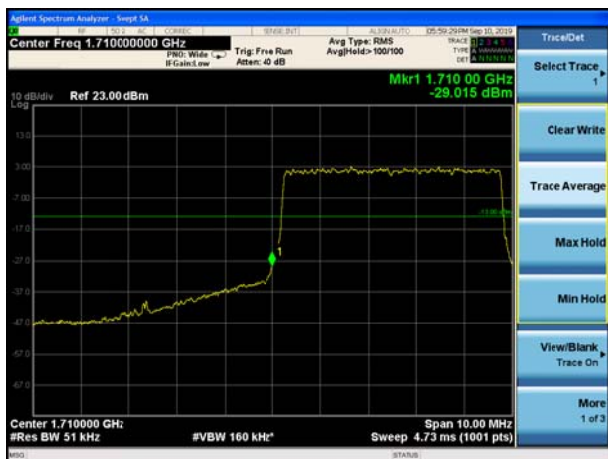

LTE Band 4 QPSK 3MHz CH-Low, 100%RB

LTE Band 4 QPSK 3MHz CH-High, 100%RB

LTE Band 4 QPSK 5MHz CH-Low, 1 RB

LTE Band 4 QPSK 5MHz CH-High, 1 RB

LTE Band 4 QPSK 5MHz CH-Low, 100%RB

LTE Band 4 QPSK 5MHz CH-High, 100%RB

LTE Band 4 QPSK 10MHz CH-Low, 1 RB

LTE Band 4 QPSK 10MHz CH-High, 1 RB

LTE Band 4 QPSK 10MHz CH-Low, 100%RB

LTE Band 4 QPSK 10MHz CH-High, 100%RB

LTE Band 4 QPSK 15MHz CH-Low, 1 RB

LTE Band 4 QPSK 15MHz CH-High, 1 RB