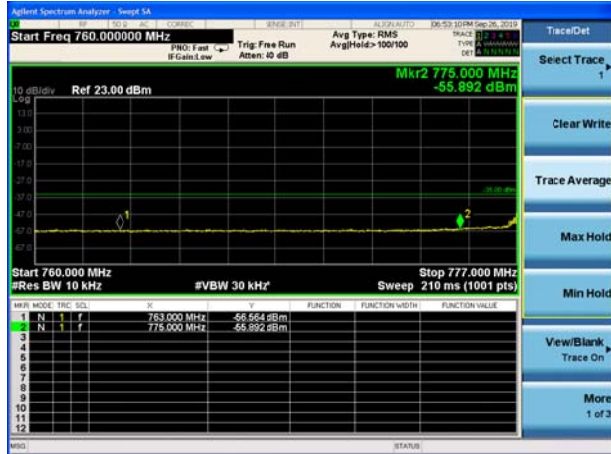

LTE Band 13 16QAM 5MHz CH-Low, 1 RB (763MHz ~775MHz)

LTE Band 13 16QAM 5MHz CH-Low, 1 RB (775MHz ~777MHz)

LTE Band 13 16QAM 5MHz CH-High, 1 RB (787MHz ~793MHz)

LTE Band 13 16QAM 5MHz CH-High, 1 RB (793MHz ~805MHz)

LTE Band 13 16QAM 5MHz CH-Low, 100%RB (763MHz ~775MHz)

LTE Band 13 16QAM 5MHz CH-Low, 100%RB (775MHz ~777MHz)

LTE Band 13 16QAM 5MHz CH-High, 100%RB (787MHz ~793MHz)

LTE Band 13 16QAM 5MHz CH-High, 100%RB (793MHz ~805MHz)

LTE Band 13 16QAM 10MHz CH-Low, 1 RB (763MHz ~775MHz)

LTE Band 13 16QAM 10MHz CH-Low, 1 RB (775MHz ~777MHz)

LTE Band 13 16QAM 10MHz CH-High, 1 RB (787MHz ~793MHz)

LTE Band 13 16QAM 10MHz CH-High, 1 RB (793MHz ~805MHz)