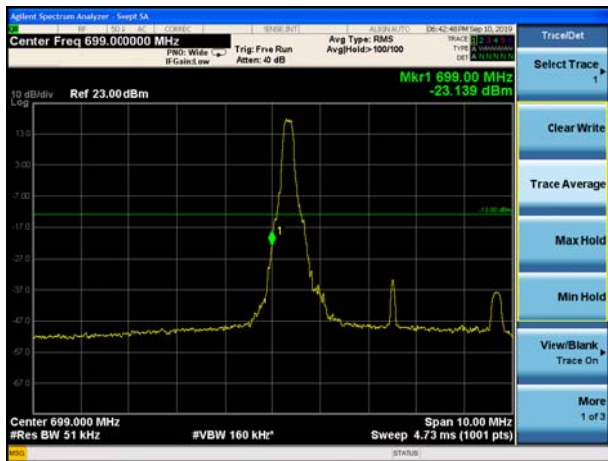

LTE Band 12 16QAM 5MHz CH-Low, 1 RB