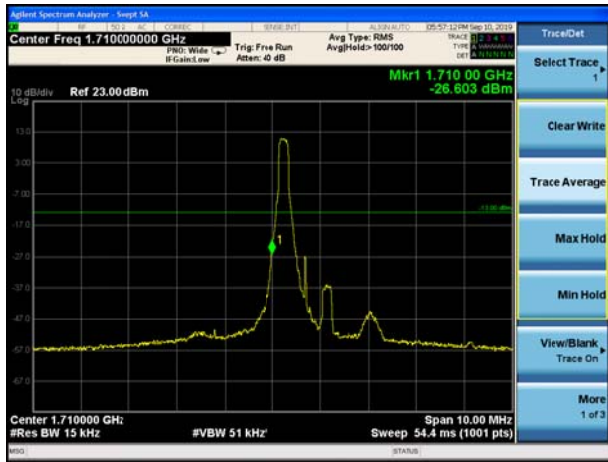

LTE Band 4 QPSK 10MHz CH-Low, 1 RB

LTE Band 4 QPSK 10MHz CH-High, 1 RB

LTE Band 4 QPSK 10MHz CH-Low, 100%RB

LTE Band 4 QPSK 10MHz CH-High, 100%RB

LTE Band 4 QPSK 15MHz CH-Low, 1 RB

LTE Band 4 QPSK 15MHz CH-High, 1 RB

LTE Band 4 QPSK 15MHz CH-Low, 100%RB

LTE Band 4 QPSK 15MHz CH-High, 100%RB

LTE Band 4 QPSK 20MHz CH-Low, 1 RB

LTE Band 4 QPSK 20MHz CH-High, 1 RB

LTE Band 4 QPSK 20MHz CH-Low, 100%RB

LTE Band 4 QPSK 20MHz CH-High, 100%RB

LTE Band 4 16QAM 1.4MHz CH-Low, 1 RB

LTE Band 4 16QAM 1.4MHz CH-High, 1 RB

LTE Band 4 16QAM 1.4MHz CH-Low, 100%RB

LTE Band 4 16QAM 1.4MHz CH-High, 100%RB

LTE Band 4 16QAM 3MHz CH-Low, 1 RB

LTE Band 4 16QAM 3MHz CH-High, 1 RB