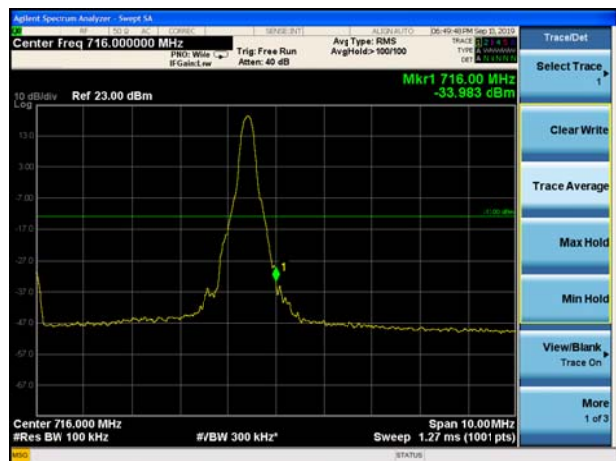

LTE Band 12 16QAM 5MHz CH-Low, 1 RB

LTE Band 12 16QAM 5MHz CH-High, 1 RB

LTE Band 12 16QAM 5MHz CH-Low, 100%RB

LTE Band 12 16QAM 5MHz CH-High, 100%RB

LTE Band 12 16QAM 10MHz CH-Low, 1 RB

LTE Band 12 16QAM 10MHz CH-High, 1 RB

LTE Band 12 16QAM 10MHz CH-Low, 100%RB

LTE Band 12 16QAM 10MHz CH-High, 100%RB

LTE Band 13 QPSK 5MHz CH-Low, 1 RB

LTE Band 13 QPSK 5MHz CH-High, 1 RB

LTE Band 13 QPSK 5MHz CH-Low, 100%RB

LTE Band 13 QPSK 5MHz CH-High, 100%RB