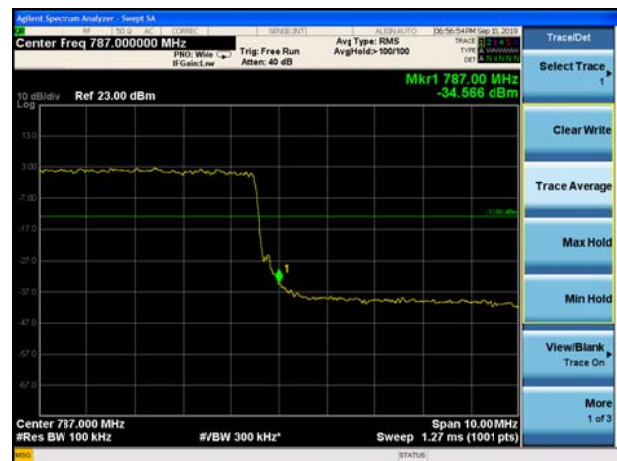

LTE Band 13 16QAM 5MHz CH-Low, 100%RB

LTE Band 13 16QAM 5MHz CH-High, 100%RB

LTE Band 13 16QAM 10MHz CH-Low, 1 RB

LTE Band 13 16QAM 10MHz CH-High, 1 RB

LTE Band 13 16QAM 10MHz CH-Low, 100%RB

LTE Band 13 16QAM 10MHz CH-High, 100%RB

LTE Band 13 QPSK 5MHz CH-Low, 1 RB
(763MHz ~775MHz)

LTE Band 13 QPSK 5MHz CH-Low, 1 RB
(775MHz ~777MHz)

LTE Band 13 QPSK 5MHz CH-High, 1 RB
(787MHz ~793MHz)

LTE Band 13 QPSK 5MHz CH-High, 1 RB
(793MHz ~805MHz)