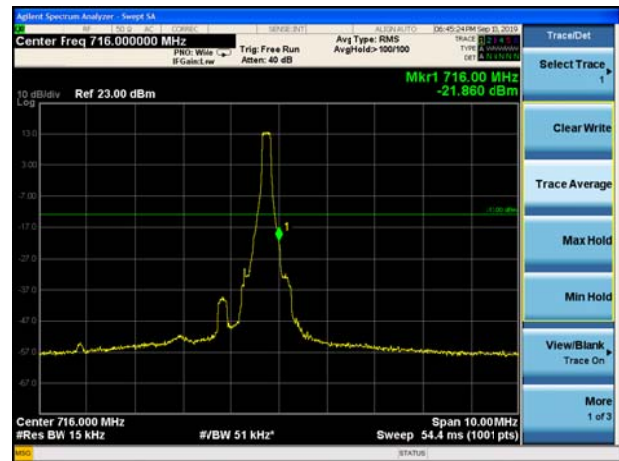

LTE Band 4 16QAM 15MHz CH-Low, 100%RB

LTE Band 4 16QAM 15MHz CH-High, 100%RB

LTE Band 4 16QAM 20MHz CH-Low, 1 RB

LTE Band 4 16QAM 20MHz CH-High, 1 RB

LTE Band 4 16QAM 20MHz CH-Low, 100%RB

LTE Band 4 16QAM 20MHz CH-High, 100%RB

LTE Band 12 QPSK 1.4MHz CH-Low, 1 RB

LTE Band 12 QPSK 1.4MHz CH-High, 1 RB

LTE Band 12 QPSK 1.4MHz CH-Low, 100%RB

LTE Band 12 QPSK 1.4MHz CH-High, 100%RB

LTE Band 12 QPSK 3MHz CH-Low, 1 RB

LTE Band 12 QPSK 3MHz CH-High, 1 RB