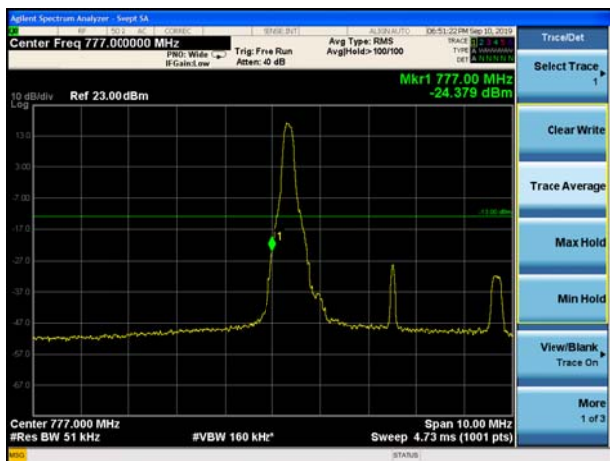

LTE Band 13 QPSK 10MHz CH-Low, 1 RB

LTE Band 13 QPSK 10MHz CH-High, 1 RB

LTE Band 13 QPSK 10MHz CH-Low, 100%RB

LTE Band 13 QPSK 10MHz CH-High, 100%RB

LTE Band 13 16QAM 5MHz CH-Low, 1 RB

LTE Band 13 16QAM 5MHz CH-High, 1 RB