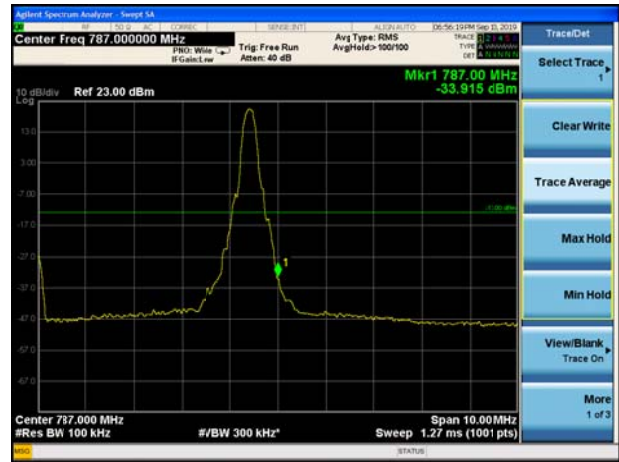

LTE Band 12 16QAM 10MHz CH-Low, 100%RB

LTE Band 12 16QAM 10MHz CH-High, 100%RB

LTE Band 13 QPSK 5MHz CH-Low, 1 RB

LTE Band 13 QPSK 5MHz CH-High, 1 RB

LTE Band 13 QPSK 5MHz CH-Low, 100%RB

LTE Band 13 QPSK 5MHz CH-High, 100%RB

LTE Band 13 QPSK 10MHz CH-Low, 1 RB

LTE Band 13 QPSK 10MHz CH-High, 1 RB

LTE Band 13 QPSK 10MHz CH-Low, 100%RB

LTE Band 13 QPSK 10MHz CH-High, 100%RB

LTE Band 13 16QAM 5MHz CH-Low, 1 RB

LTE Band 13 16QAM 5MHz CH-High, 1 RB