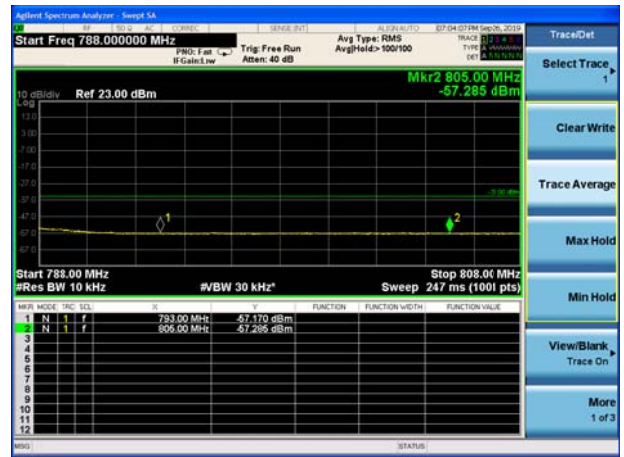

LTE Band 13 16QAM 5MHz CH-Low, 100%RB

LTE Band 13 16QAM 5MHz CH-High, 100%RB

LTE Band 13 16QAM 10MHz CH-Low, 1 RB

LTE Band 13 16QAM 10MHz CH-High, 1 RB

LTE Band 13 16QAM 10MHz CH-Low, 100%RB

LTE Band 13 16QAM 10MHz CH-High, 100%RB

LTE Band 13 QPSK 5MHz CH-Low, 1 RB
(763MHz ~775MHz)

LTE Band 13 QPSK 5MHz CH-Low, 1 RB
(775MHz ~777MHz)

LTE Band 13 QPSK 5MHz CH-High, 1 RB
(787MHz ~793MHz)

LTE Band 13 QPSK 5MHz CH-High, 1 RB
(793MHz ~805MHz)

LTE Band 13 QPSK 5MHz CH-Low, 100%RB (763MHz ~775MHz)

LTE Band 13 QPSK 5MHz CH-Low, 100%RB (775MHz ~777MHz)

LTE Band 13 QPSK 5MHz CH-High, 100%RB (787MHz ~793MHz)

LTE Band 13 QPSK 5MHz CH-High, 100%RB (793MHz ~805MHz)

LTE Band 13 QPSK 10MHz CH-Low, 1 RB (763MHz ~775MHz)

LTE Band 13 QPSK 10MHz CH-Low, 1 RB (775MHz ~777MHz)

LTE Band 13 QPSK 10MHz CH-High, 1 RB (787MHz ~793MHz)

LTE Band 13 QPSK 10MHz CH-High, 1 RB (793MHz ~805MHz)