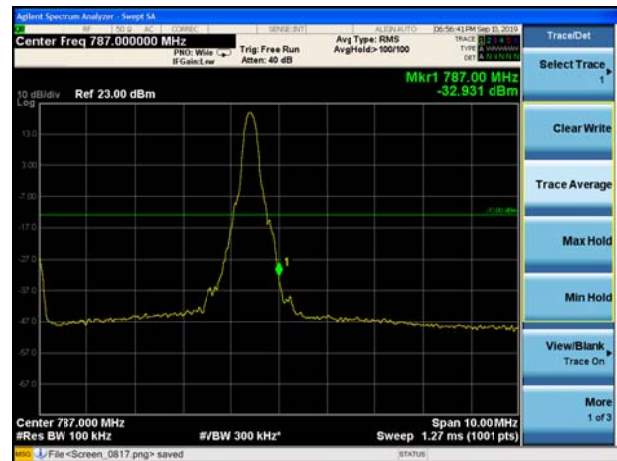

LTE Band 13 16QAM 5MHz CH-Low, 100%RB

LTE Band 13 16QAM 5MHz CH-High, 100%RB

LTE Band 13 16QAM 10MHz CH-Low, 1 RB

LTE Band 13 16QAM 10MHz CH-High, 1 RB

LTE Band 13 16QAM 10MHz CH-Low, 100%RB

LTE Band 13 16QAM 10MHz CH-High, 100%RB

LTE Band 13 QPSK 5MHz CH-Low, 1 RB
(763MHz ~775MHz)

LTE Band 13 QPSK 5MHz CH-Low, 1 RB
(775MHz ~777MHz)

LTE Band 13 QPSK 5MHz CH-High, 1 RB
(787MHz ~793MHz)

LTE Band 13 QPSK 5MHz CH-High, 1 RB
(793MHz ~805MHz)