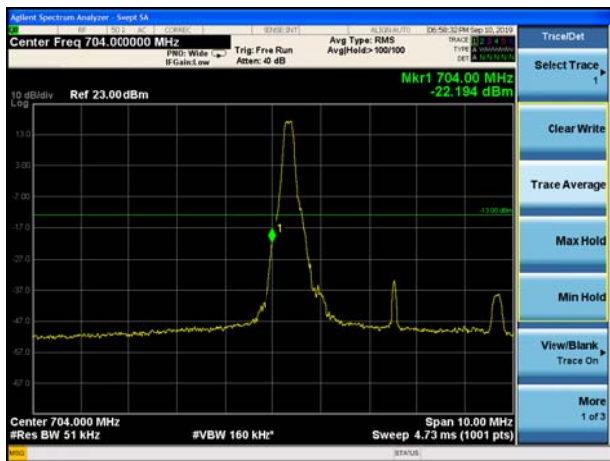

LTE Band 17 16QAM 5MHz CH-Low, 100%RB