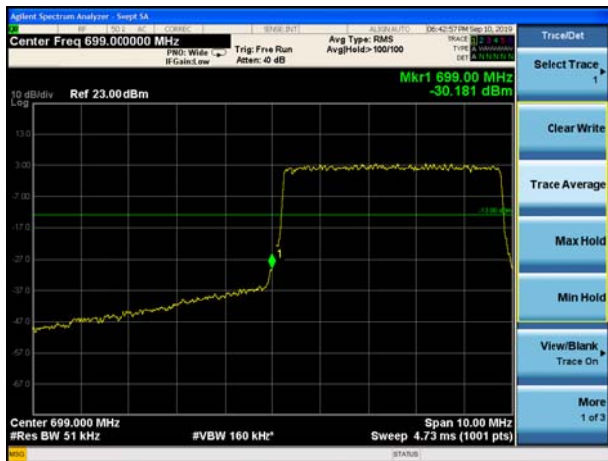

LTE Band 12 16QAM 5MHz CH-Low, 100%RB