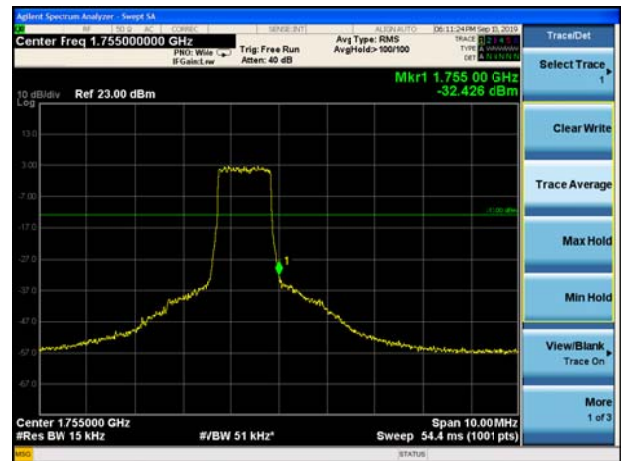

LTE Band 4 QPSK 15MHz CH-Low, 100%RB

LTE Band 4 QPSK 15MHz CH-High, 100%RB

LTE Band 4 QPSK 20MHz CH-Low, 1 RB

LTE Band 4 QPSK 20MHz CH-High, 1 RB

LTE Band 4 QPSK 20MHz CH-Low, 100%RB

LTE Band 4 QPSK 20MHz CH-High, 100%RB

LTE Band 4 16QAM 1.4MHz CH-Low, 1 RB

LTE Band 4 16QAM 1.4MHz CH-High, 1 RB

LTE Band 4 16QAM 1.4MHz CH-Low, 100%RB

LTE Band 4 16QAM 1.4MHz CH-High, 100%RB

LTE Band 4 16QAM 3MHz CH-Low, 1 RB

LTE Band 4 16QAM 3MHz CH-High, 1 RB

LTE Band 4 16QAM 3MHz CH-Low, 100%RB

LTE Band 4 16QAM 3MHz CH-High, 100%RB

LTE Band 4 16QAM 5MHz CH-Low, 1 RB

LTE Band 4 16QAM 5MHz CH-High, 1 RB

LTE Band 4 16QAM 5MHz CH-Low, 100%RB

LTE Band 4 16QAM 5MHz CH-High, 100%RB