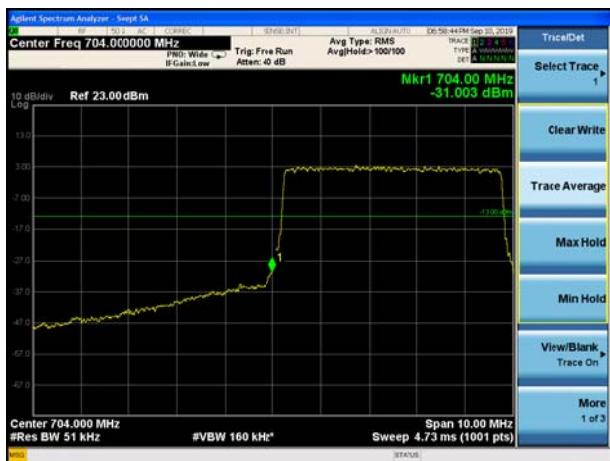

LTE Band 17 QPSK 10MHz CH-Low, 100%RB

LTE Band 17 QPSK 10MHz CH-High, 100%RB

LTE Band 17 16QAM 5MHz CH-Low, 1 RB

LTE Band 17 16QAM 5MHz CH-High, 1 RB

LTE Band 17 16QAM 5MHz CH-Low, 100%RB

LTE Band 17 16QAM 5MHz CH-High, 100%RB

LTE Band 17 16QAM 10MHz CH-Low, 1 RB

LTE Band 17 16QAM 10MHz CH-High, 1 RB

LTE Band 17 16QAM 10MHz CH-Low, 100%RB

LTE Band 17 16QAM 10MHz CH-High, 100%RB