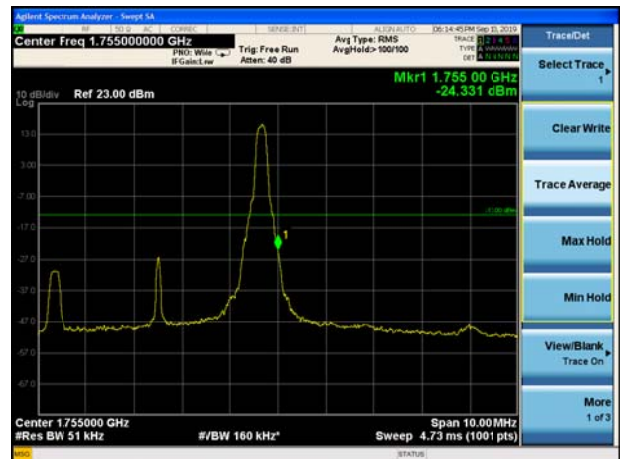

LTE Band 4 16QAM 1.4MHz CH-Low, 1 RB

LTE Band 4 16QAM 1.4MHz CH-High, 1 RB

LTE Band 4 16QAM 1.4MHz CH-Low, 100%RB

LTE Band 4 16QAM 1.4MHz CH-High, 100%RB

LTE Band 4 16QAM 3MHz CH-Low, 1 RB

LTE Band 4 16QAM 3MHz CH-High, 1 RB

LTE Band 4 16QAM 3MHz CH-Low, 100%RB

LTE Band 4 16QAM 3MHz CH-High, 100%RB

LTE Band 4 16QAM 5MHz CH-Low, 1 RB

LTE Band 4 16QAM 5MHz CH-High, 1 RB

LTE Band 4 16QAM 5MHz CH-Low, 100%RB

LTE Band 4 16QAM 5MHz CH-High, 100%RB

LTE Band 4 16QAM 10MHz CH-Low, 1 RB

LTE Band 4 16QAM 10MHz CH-High, 1 RB

LTE Band 4 16QAM 10MHz CH-Low, 100%RB

LTE Band 4 16QAM 10MHz CH-High, 100%RB

LTE Band 4 16QAM 15MHz CH-Low, 1 RB

LTE Band 4 16QAM 15MHz CH-High, 1 RB