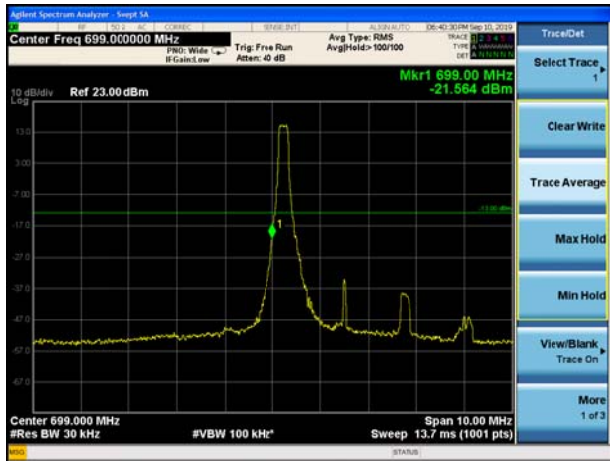

LTE Band 12 QPSK 10MHz CH-Low, 1 RB

LTE Band 12 QPSK 10MHz CH-High, 1 RB

LTE Band 12 QPSK 10MHz CH-Low, 100%RB

LTE Band 12 QPSK 10MHz CH-High, 100%RB

LTE Band 12 16QAM 1.4MHz CH-Low, 1 RB

LTE Band 12 16QAM 1.4MHz CH-High, 1 RB

LTE Band 12 16QAM 1.4MHz CH-Low, 100%RB

LTE Band 12 16QAM 1.4MHz CH-High, 100%RB

LTE Band 12 16QAM 3MHz CH-Low, 1 RB

LTE Band 12 16QAM 3MHz CH-High, 1 RB

LTE Band 12 16QAM 3MHz CH-Low, 100%RB

LTE Band 12 16QAM 3MHz CH-High, 100%RB