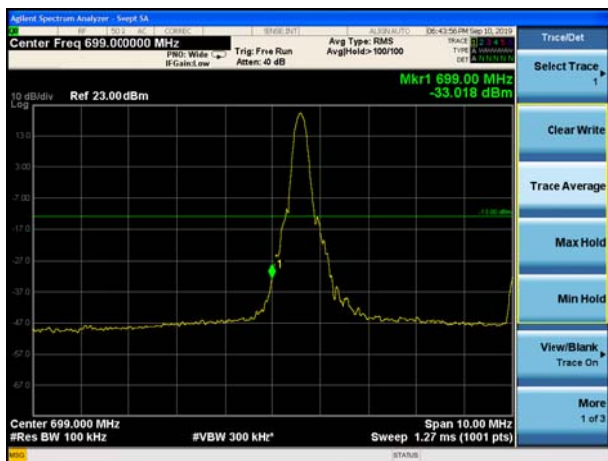

LTE Band 12 16QAM 5MHz CH-Low, 1 RB

LTE Band 12 16QAM 5MHz CH-High, 1 RB

LTE Band 12 16QAM 5MHz CH-Low, 100%RB

LTE Band 12 16QAM 5MHz CH-High, 100%RB

LTE Band 12 16QAM 10MHz CH-Low, 1 RB

LTE Band 12 16QAM 10MHz CH-High, 1 RB

LTE Band 12 16QAM 10MHz CH-Low, 100%RB

LTE Band 12 16QAM 10MHz CH-High, 100%RB

LTE Band 13 QPSK 5MHz CH-Low, 1 RB

LTE Band 13 QPSK 5MHz CH-High, 1 RB

LTE Band 13 QPSK 5MHz CH-Low, 100%RB

LTE Band 13 QPSK 5MHz CH-High, 100%RB