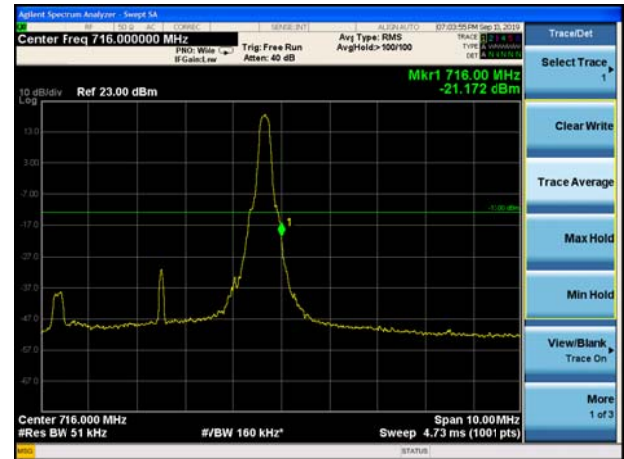

LTE Band 13 16QAM 10MHz CH-Low, 1 RB (763MHz ~775MHz)

LTE Band 13 16QAM 10MHz CH-Low, 1 RB (775MHz ~777MHz)

LTE Band 13 16QAM 10MHz CH-High, 1 RB (787MHz ~793MHz)

LTE Band 13 16QAM 10MHz CH-High, 1 RB (793MHz ~805MHz)

LTE Band 13 16QAM 10MHz CH-Low, 100%RB (763MHz ~775MHz)

LTE Band 13 16QAM 10MHz CH-Low, 100%RB (775MHz ~777MHz)

LTE Band 13 16QAM 10MHz CH-High, 100%RB (787MHz ~793MHz)

LTE Band 13 16QAM 10MHz CH-High, 100%RB (793MHz ~805MHz)

LTE Band 17 QPSK 5MHz CH-Low, 1 RB

LTE Band 17 QPSK 5MHz CH-High, 1 RB

LTE Band 17 QPSK 5MHz CH-Low, 100%RB

LTE Band 17 QPSK 5MHz CH-High, 100%RB

LTE Band 17 QPSK 10MHz CH-Low, 1 RB

LTE Band 17 QPSK 10MHz CH-High, 1 RB