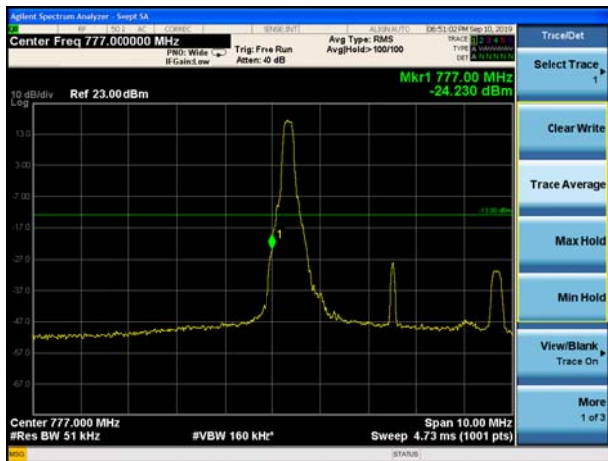

LTE Band 13 QPSK 5MHz CH-Low, 1 RB