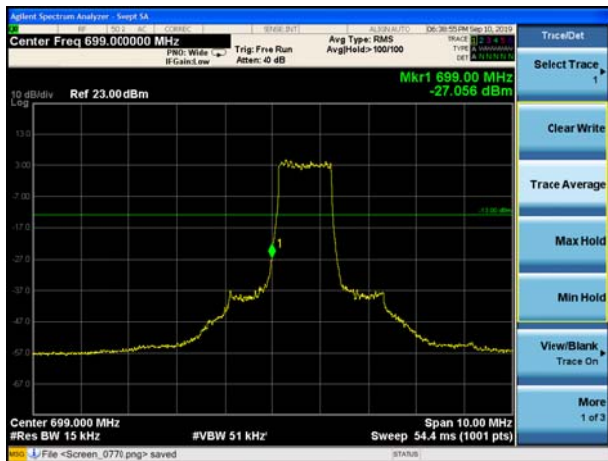

LTE Band 4 16QAM 15MHz CH-Low, 100%RB

LTE Band 4 16QAM 15MHz CH-High, 100%RB

LTE Band 4 16QAM 20MHz CH-Low, 1 RB

LTE Band 4 16QAM 20MHz CH-High, 1 RB

LTE Band 4 16QAM 20MHz CH-Low, 100%RB

LTE Band 4 16QAM 20MHz CH-High, 100%RB

LTE Band 12 QPSK 1.4MHz CH-Low, 1 RB

LTE Band 12 QPSK 1.4MHz CH-High, 1 RB

LTE Band 12 QPSK 1.4MHz CH-Low, 100%RB

LTE Band 12 QPSK 1.4MHz CH-High, 100%RB

LTE Band 12 QPSK 3MHz CH-Low, 1 RB

LTE Band 12 QPSK 3MHz CH-High, 1 RB