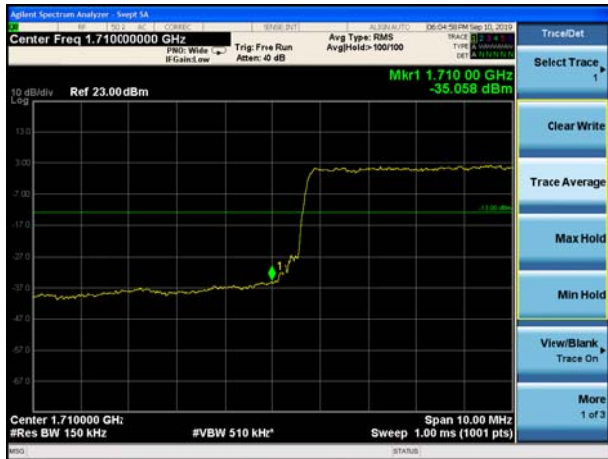

LTE Band 4 QPSK 3MHz CH-Low, 100%RB

LTE Band 4 QPSK 3MHz CH-High, 100%RB

LTE Band 4 QPSK 5MHz CH-Low, 1 RB

LTE Band 4 QPSK 5MHz CH-High, 1 RB

LTE Band 4 QPSK 5MHz CH-Low, 100%RB

LTE Band 4 QPSK 5MHz CH-High, 100%RB

LTE Band 4 QPSK 10MHz CH-Low, 1 RB

LTE Band 4 QPSK 10MHz CH-High, 1 RB

LTE Band 4 QPSK 10MHz CH-Low, 100%RB

LTE Band 4 QPSK 10MHz CH-High, 100%RB

LTE Band 4 QPSK 15MHz CH-Low, 1 RB

LTE Band 4 QPSK 15MHz CH-High, 1 RB

LTE Band 4 QPSK 15MHz CH-Low, 100%RB

LTE Band 4 QPSK 15MHz CH-High, 100%RB

LTE Band 4 QPSK 20MHz CH-Low, 1 RB

LTE Band 4 QPSK 20MHz CH-High, 1 RB

LTE Band 4 QPSK 20MHz CH-Low, 100%RB

LTE Band 4 QPSK 20MHz CH-High, 100%RB

LTE Band 4 16QAM 1.4MHz CH-Low, 1 RB

LTE Band 4 16QAM 1.4MHz CH-High, 1 RB

LTE Band 4 16QAM 1.4MHz CH-Low, 100%RB

LTE Band 4 16QAM 1.4MHz CH-High, 100%RB

LTE Band 4 16QAM 3MHz CH-Low, 1 RB

LTE Band 4 16QAM 3MHz CH-High, 1 RB