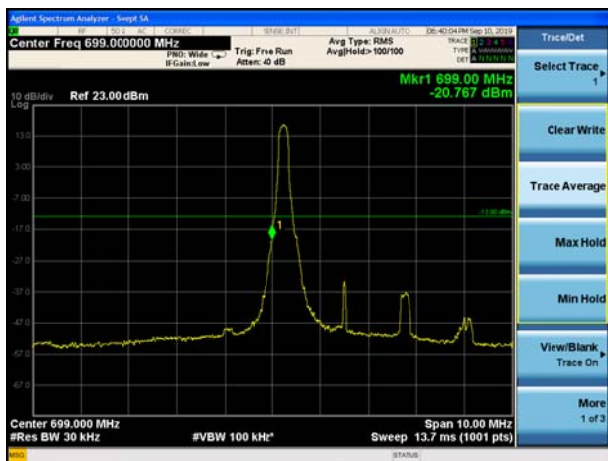

LTE Band 12 QPSK 1.4MHz CH-Low, 1 RB

LTE Band 12 QPSK 1.4MHz CH-High, 1 RB

LTE Band 12 QPSK 1.4MHz CH-Low, 100%RB

LTE Band 12 QPSK 1.4MHz CH-High, 100%RB

LTE Band 12 QPSK 3MHz CH-Low, 1 RB

LTE Band 12 QPSK 3MHz CH-High, 1 RB

LTE Band 12 QPSK 3MHz CH-Low, 100%RB

LTE Band 12 QPSK 3MHz CH-High, 100%RB

LTE Band 12 QPSK 5MHz CH-Low, 1 RB

LTE Band 12 QPSK 5MHz CH-High, 1 RB

LTE Band 12 QPSK 5MHz CH-Low, 100%RB

LTE Band 12 QPSK 5MHz CH-High, 100%RB