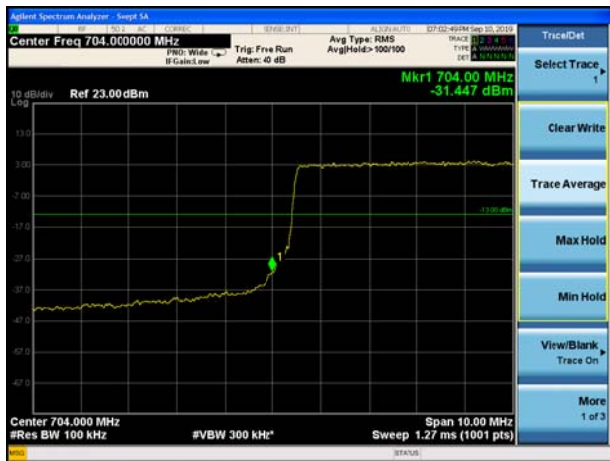

LTE Band 17 16QAM 5MHz CH-Low, 1 RB