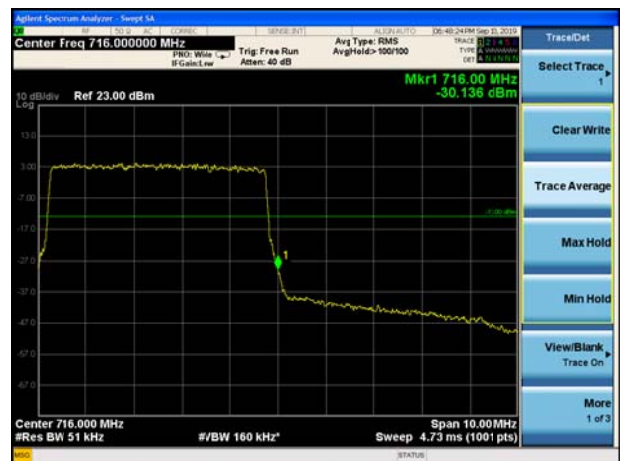

LTE Band 12 QPSK 1.4MHz CH-Low, 1 RB

LTE Band 12 QPSK 1.4MHz CH-High, 1 RB

LTE Band 12 QPSK 1.4MHz CH-Low, 100%RB

LTE Band 12 QPSK 1.4MHz CH-High, 100%RB

LTE Band 12 QPSK 3MHz CH-Low, 1 RB

LTE Band 12 QPSK 3MHz CH-High, 1 RB

LTE Band 12 QPSK 3MHz CH-Low, 100%RB

LTE Band 12 QPSK 3MHz CH-High, 100%RB

LTE Band 12 QPSK 5MHz CH-Low, 1 RB

LTE Band 12 QPSK 5MHz CH-High, 1 RB

LTE Band 12 QPSK 5MHz CH-Low, 100%RB

LTE Band 12 QPSK 5MHz CH-High, 100%RB

LTE Band 12 QPSK 10MHz CH-Low, 1 RB

LTE Band 12 QPSK 10MHz CH-High, 1 RB

LTE Band 12 QPSK 10MHz CH-Low, 100%RB

LTE Band 12 QPSK 10MHz CH-High, 100%RB

LTE Band 12 16QAM 1.4MHz CH-Low, 1 RB

LTE Band 12 16QAM 1.4MHz CH-High, 1 RB