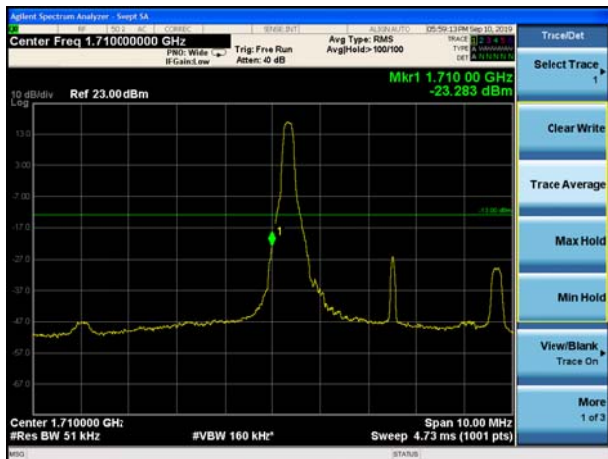

LTE Band 4 QPSK 3MHz CH-Low, 100%RB

LTE Band 4 QPSK 3MHz CH-High, 100%RB

LTE Band 4 QPSK 5MHz CH-Low, 1 RB

LTE Band 4 QPSK 5MHz CH-High, 1 RB

LTE Band 4 QPSK 5MHz CH-Low, 100%RB

LTE Band 4 QPSK 5MHz CH-High, 100%RB

LTE Band 4 QPSK 10MHz CH-Low, 1 RB

LTE Band 4 QPSK 10MHz CH-High, 1 RB

LTE Band 4 QPSK 10MHz CH-Low, 100%RB

LTE Band 4 QPSK 10MHz CH-High, 100%RB

LTE Band 4 QPSK 15MHz CH-Low, 1 RB

LTE Band 4 QPSK 15MHz CH-High, 1 RB