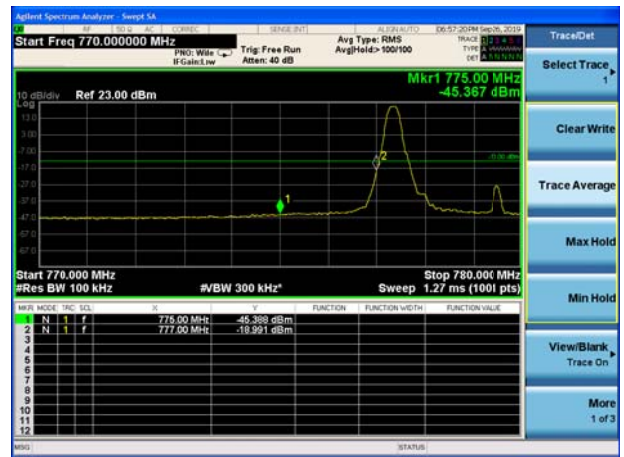

LTE Band 13 16QAM 5MHz CH-Low, 100%RB

LTE Band 13 16QAM 5MHz CH-High, 100%RB

LTE Band 13 16QAM 10MHz CH-Low, 1 RB

LTE Band 13 16QAM 10MHz CH-High, 1 RB

LTE Band 13 16QAM 10MHz CH-Low, 100%RB

LTE Band 13 16QAM 10MHz CH-High, 100%RB

LTE Band 13 QPSK 5MHz CH-Low, 1 RB
(763MHz ~775MHz)

LTE Band 13 QPSK 5MHz CH-Low, 1 RB
(775MHz ~777MHz)

LTE Band 13 QPSK 5MHz CH-High, 1 RB
(787MHz ~793MHz)

LTE Band 13 QPSK 5MHz CH-High, 1 RB
(793MHz ~805MHz)