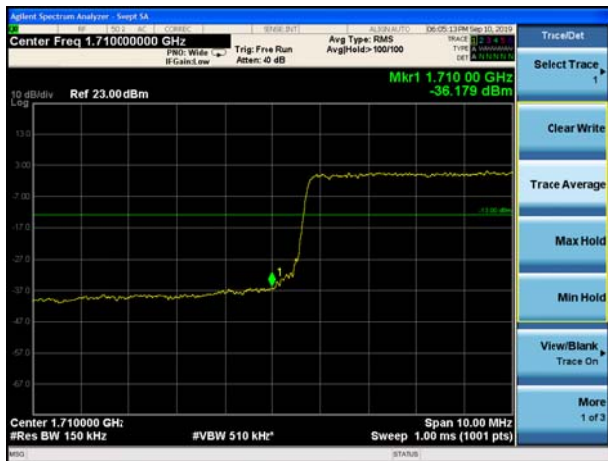

LTE Band 4 16QAM 3MHz CH-Low, 100%RB

LTE Band 4 16QAM 3MHz CH-High, 100%RB

LTE Band 4 16QAM 5MHz CH-Low, 1 RB

LTE Band 4 16QAM 5MHz CH-High, 1 RB

LTE Band 4 16QAM 5MHz CH-Low, 100%RB

LTE Band 4 16QAM 5MHz CH-High, 100%RB

LTE Band 4 16QAM 10MHz CH-Low, 1 RB

LTE Band 4 16QAM 10MHz CH-High, 1 RB

LTE Band 4 16QAM 10MHz CH-Low, 100%RB

LTE Band 4 16QAM 10MHz CH-High, 100%RB

LTE Band 4 16QAM 15MHz CH-Low, 1 RB

LTE Band 4 16QAM 15MHz CH-High, 1 RB