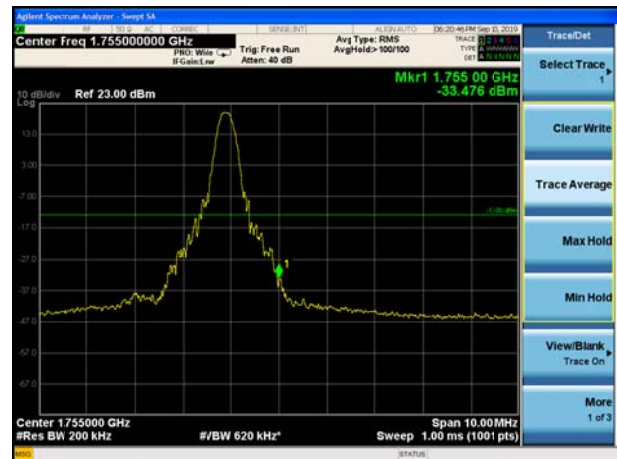

LTE Band 4 16QAM 15MHz CH-Low, 100%RB

LTE Band 4 16QAM 15MHz CH-High, 100%RB

LTE Band 4 16QAM 20MHz CH-Low, 1 RB

LTE Band 4 16QAM 20MHz CH-High, 1 RB

LTE Band 4 16QAM 20MHz CH-Low, 100%RB

LTE Band 4 16QAM 20MHz CH-High, 100%RB

LTE Band 12 QPSK 1.4MHz CH-Low, 1 RB

LTE Band 12 QPSK 1.4MHz CH-High, 1 RB

LTE Band 12 QPSK 1.4MHz CH-Low, 100%RB

LTE Band 12 QPSK 1.4MHz CH-High, 100%RB

LTE Band 12 QPSK 3MHz CH-Low, 1 RB

LTE Band 12 QPSK 3MHz CH-High, 1 RB