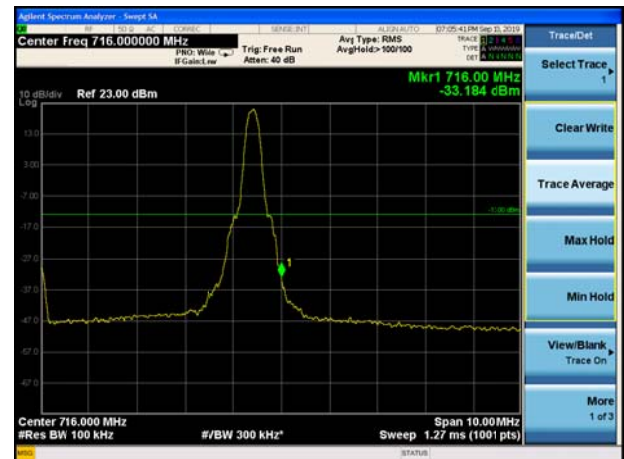

LTE Band 13 16QAM 10MHz CH-Low, 100%RB (763MHz ~775MHz)

LTE Band 13 16QAM 10MHz CH-Low, 100%RB (775MHz ~777MHz)

LTE Band 13 16QAM 10MHz CH-High, 100%RB (787MHz ~793MHz)

LTE Band 13 16QAM 10MHz CH-High, 100%RB (793MHz ~805MHz)

LTE Band 17 QPSK 5MHz CH-Low, 1 RB

LTE Band 17 QPSK 5MHz CH-High, 1 RB

LTE Band 17 QPSK 5MHz CH-Low, 100%RB

LTE Band 17 QPSK 5MHz CH-High, 100%RB

LTE Band 17 QPSK 10MHz CH-Low, 1 RB

LTE Band 17 QPSK 10MHz CH-High, 1 RB

LTE Band 17 QPSK 10MHz CH-Low, 100%RB

LTE Band 17 QPSK 10MHz CH-High, 100%RB

LTE Band 17 16QAM 5MHz CH-Low, 1 RB

LTE Band 17 16QAM 5MHz CH-High, 1 RB

LTE Band 17 16QAM 5MHz CH-Low, 100%RB

LTE Band 17 16QAM 5MHz CH-High, 100%RB