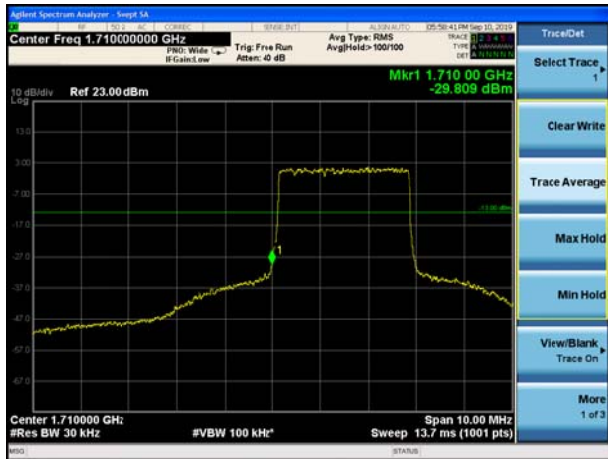

LTE Band 4 QPSK 15MHz CH-Low, 100%RB

LTE Band 4 QPSK 15MHz CH-High, 100%RB

LTE Band 4 QPSK 20MHz CH-Low, 1 RB

LTE Band 4 QPSK 20MHz CH-High, 1 RB

LTE Band 4 QPSK 20MHz CH-Low, 100%RB

LTE Band 4 QPSK 20MHz CH-High, 100%RB

LTE Band 4 16QAM 1.4MHz CH-Low, 1 RB

LTE Band 4 16QAM 1.4MHz CH-High, 1 RB

LTE Band 4 16QAM 1.4MHz CH-Low, 100%RB

LTE Band 4 16QAM 1.4MHz CH-High, 100%RB

LTE Band 4 16QAM 3MHz CH-Low, 1 RB

LTE Band 4 16QAM 3MHz CH-High, 1 RB

LTE Band 4 16QAM 3MHz CH-Low, 100%RB

LTE Band 4 16QAM 3MHz CH-High, 100%RB

LTE Band 4 16QAM 5MHz CH-Low, 1 RB

LTE Band 4 16QAM 5MHz CH-High, 1 RB

LTE Band 4 16QAM 5MHz CH-Low, 100%RB

LTE Band 4 16QAM 5MHz CH-High, 100%RB