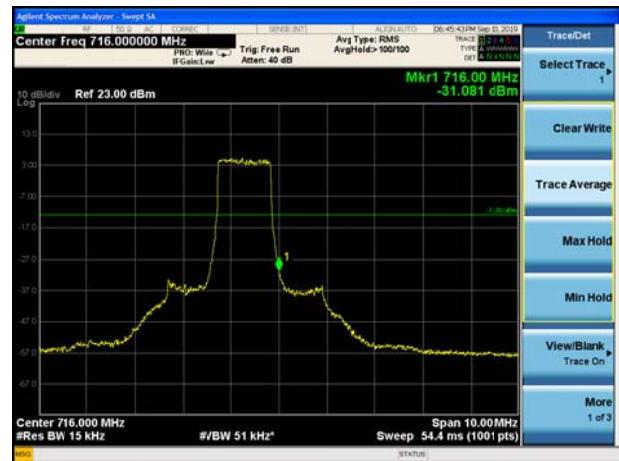

LTE Band 12 QPSK 1.4MHz CH-Low, 1 RB

LTE Band 12 QPSK 1.4MHz CH-High, 1 RB

LTE Band 12 QPSK 1.4MHz CH-Low, 100%RB

LTE Band 12 QPSK 1.4MHz CH-High, 100%RB

LTE Band 12 QPSK 3MHz CH-Low, 1 RB

LTE Band 12 QPSK 3MHz CH-High, 1 RB

LTE Band 12 QPSK 3MHz CH-Low, 100%RB

LTE Band 12 QPSK 3MHz CH-High, 100%RB

LTE Band 12 QPSK 5MHz CH-Low, 1 RB

LTE Band 12 QPSK 5MHz CH-High, 1 RB

LTE Band 12 QPSK 5MHz CH-Low, 100%RB

LTE Band 12 QPSK 5MHz CH-High, 100%RB