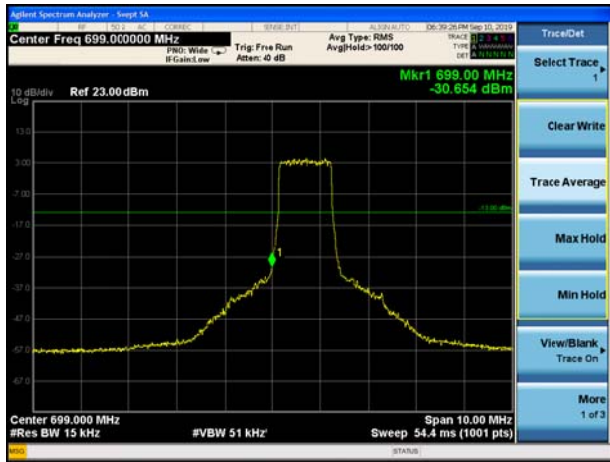

LTE Band 12 QPSK 10MHz CH-Low, 1 RB

LTE Band 12 QPSK 10MHz CH-High, 1 RB

LTE Band 12 QPSK 10MHz CH-Low, 100%RB

LTE Band 12 QPSK 10MHz CH-High, 100%RB

LTE Band 12 16QAM 1.4MHz CH-Low, 1 RB

LTE Band 12 16QAM 1.4MHz CH-High, 1 RB

LTE Band 12 16QAM 1.4MHz CH-Low, 100%RB

LTE Band 12 16QAM 1.4MHz CH-High, 100%RB

LTE Band 12 16QAM 3MHz CH-Low, 1 RB

LTE Band 12 16QAM 3MHz CH-High, 1 RB

LTE Band 12 16QAM 3MHz CH-Low, 100%RB

LTE Band 12 16QAM 3MHz CH-High, 100%RB