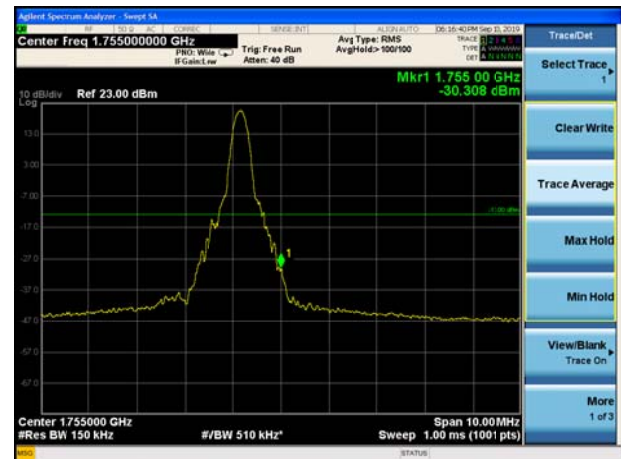

LTE Band 4 QPSK 3MHz CH-Low, 100%RB

LTE Band 4 QPSK 3MHz CH-High, 100%RB

LTE Band 4 QPSK 5MHz CH-Low, 1 RB

LTE Band 4 QPSK 5MHz CH-High, 1 RB

LTE Band 4 QPSK 5MHz CH-Low, 100%RB

LTE Band 4 QPSK 5MHz CH-High, 100%RB

LTE Band 4 QPSK 10MHz CH-Low, 1 RB

LTE Band 4 QPSK 10MHz CH-High, 1 RB

LTE Band 4 QPSK 10MHz CH-Low, 100%RB

LTE Band 4 QPSK 10MHz CH-High, 100%RB

LTE Band 4 QPSK 15MHz CH-Low, 1 RB

LTE Band 4 QPSK 15MHz CH-High, 1 RB

LTE Band 4 QPSK 15MHz CH-Low, 100%RB

LTE Band 4 QPSK 15MHz CH-High, 100%RB

LTE Band 4 QPSK 20MHz CH-Low, 1 RB

LTE Band 4 QPSK 20MHz CH-High, 1 RB

LTE Band 4 QPSK 20MHz CH-Low, 100%RB

LTE Band 4 QPSK 20MHz CH-High, 100%RB

LTE Band 4 16QAM 1.4MHz CH-Low, 1 RB

LTE Band 4 16QAM 1.4MHz CH-High, 1 RB

LTE Band 4 16QAM 1.4MHz CH-Low, 100%RB

LTE Band 4 16QAM 1.4MHz CH-High, 100%RB

LTE Band 4 16QAM 3MHz CH-Low, 1 RB

LTE Band 4 16QAM 3MHz CH-High, 1 RB