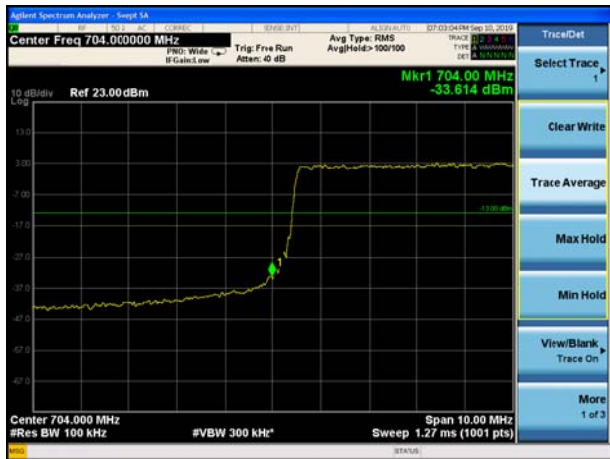

LTE Band 17 QPSK 5MHz CH-Low, 1 RB

LTE Band 17 QPSK 5MHz CH-High, 1 RB

LTE Band 17 QPSK 5MHz CH-Low, 100%RB

LTE Band 17 QPSK 5MHz CH-High, 100%RB

LTE Band 17 QPSK 10MHz CH-Low, 1 RB

LTE Band 17 QPSK 10MHz CH-High, 1 RB

LTE Band 17 QPSK 10MHz CH-Low, 100%RB

LTE Band 17 QPSK 10MHz CH-High, 100%RB

LTE Band 17 16QAM 5MHz CH-Low, 1 RB

LTE Band 17 16QAM 5MHz CH-High, 1 RB

LTE Band 17 16QAM 5MHz CH-Low, 100%RB

LTE Band 17 16QAM 5MHz CH-High, 100%RB

LTE Band 17 16QAM 10MHz CH-Low, 1 RB

LTE Band 17 16QAM 10MHz CH-High, 1 RB

LTE Band 17 16QAM 10MHz CH-Low, 100%RB

LTE Band 17 16QAM 10MHz CH-High, 100%RB