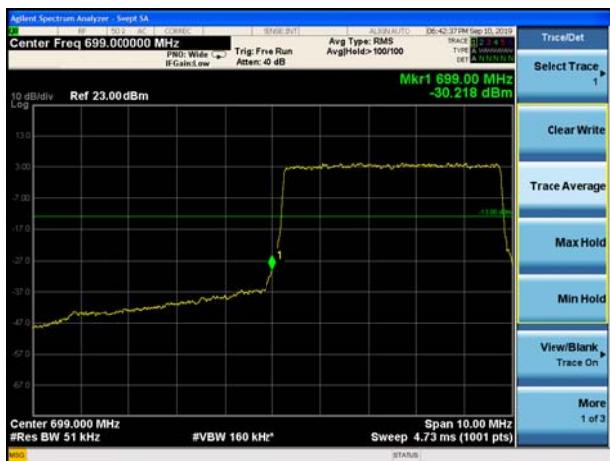

LTE Band 12 QPSK 1.4MHz CH-Low, 1 RB

LTE Band 12 QPSK 1.4MHz CH-High, 1 RB

LTE Band 12 QPSK 1.4MHz CH-Low, 100%RB

LTE Band 12 QPSK 1.4MHz CH-High, 100%RB

LTE Band 12 QPSK 3MHz CH-Low, 1 RB

LTE Band 12 QPSK 3MHz CH-High, 1 RB

LTE Band 12 QPSK 3MHz CH-Low, 100%RB

LTE Band 12 QPSK 3MHz CH-High, 100%RB

LTE Band 12 QPSK 5MHz CH-Low, 1 RB

LTE Band 12 QPSK 5MHz CH-High, 1 RB

LTE Band 12 QPSK 5MHz CH-Low, 100%RB

LTE Band 12 QPSK 5MHz CH-High, 100%RB

LTE Band 12 QPSK 10MHz CH-Low, 1 RB

LTE Band 12 QPSK 10MHz CH-High, 1 RB

LTE Band 12 QPSK 10MHz CH-Low, 100%RB

LTE Band 12 QPSK 10MHz CH-High, 100%RB

LTE Band 12 16QAM 1.4MHz CH-Low, 1 RB

LTE Band 12 16QAM 1.4MHz CH-High, 1 RB