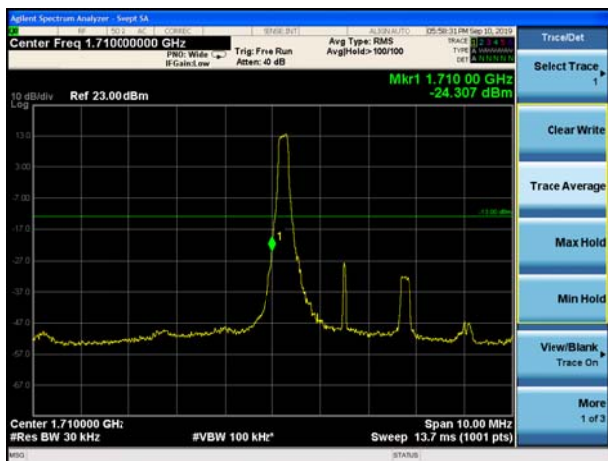

LTE Band 4 QPSK 15MHz CH-Low, 100%RB

LTE Band 4 QPSK 15MHz CH-High, 100%RB

LTE Band 4 QPSK 20MHz CH-Low, 1 RB

LTE Band 4 QPSK 20MHz CH-High, 1 RB

LTE Band 4 QPSK 20MHz CH-Low, 100%RB

LTE Band 4 QPSK 20MHz CH-High, 100%RB

LTE Band 4 16QAM 1.4MHz CH-Low, 1 RB

LTE Band 4 16QAM 1.4MHz CH-High, 1 RB

LTE Band 4 16QAM 1.4MHz CH-Low, 100%RB

LTE Band 4 16QAM 1.4MHz CH-High, 100%RB

LTE Band 4 16QAM 3MHz CH-Low, 1 RB

LTE Band 4 16QAM 3MHz CH-High, 1 RB

LTE Band 4 16QAM 3MHz CH-Low, 100%RB

LTE Band 4 16QAM 3MHz CH-High, 100%RB

LTE Band 4 16QAM 5MHz CH-Low, 1 RB

LTE Band 4 16QAM 5MHz CH-High, 1 RB

LTE Band 4 16QAM 5MHz CH-Low, 100%RB

LTE Band 4 16QAM 5MHz CH-High, 100%RB