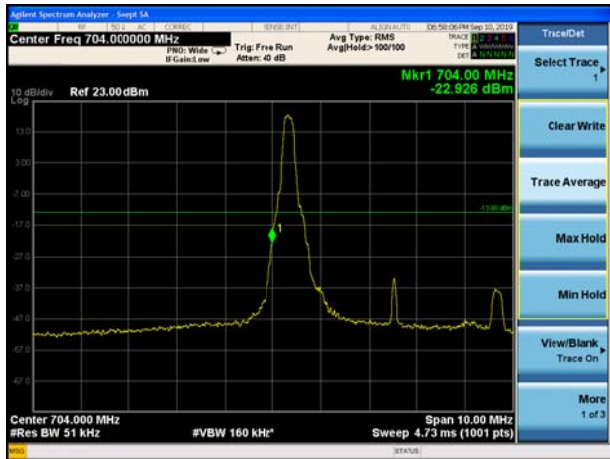

LTE Band 13 16QAM 10MHz CH-Low, 1 RB (763MHz ~775MHz)

LTE Band 13 16QAM 10MHz CH-Low, 1 RB (775MHz ~777MHz)

LTE Band 13 16QAM 10MHz CH-High, 1 RB (787MHz ~793MHz)

LTE Band 13 16QAM 10MHz CH-High, 1 RB (793MHz ~805MHz)

LTE Band 13 16QAM 10MHz CH-Low, 100%RB (763MHz ~775MHz)

LTE Band 13 16QAM 10MHz CH-Low, 100%RB (775MHz ~777MHz)

LTE Band 13 16QAM 10MHz CH-High, 100%RB (787MHz ~793MHz)

LTE Band 13 16QAM 10MHz CH-High, 100%RB (793MHz ~805MHz)

LTE Band 17 QPSK 5MHz CH-Low, 1 RB

LTE Band 17 QPSK 5MHz CH-High, 1 RB

LTE Band 17 QPSK 5MHz CH-Low, 100%RB

LTE Band 17 QPSK 5MHz CH-High, 100%RB

LTE Band 17 QPSK 10MHz CH-Low, 1 RB

LTE Band 17 QPSK 10MHz CH-High, 1 RB