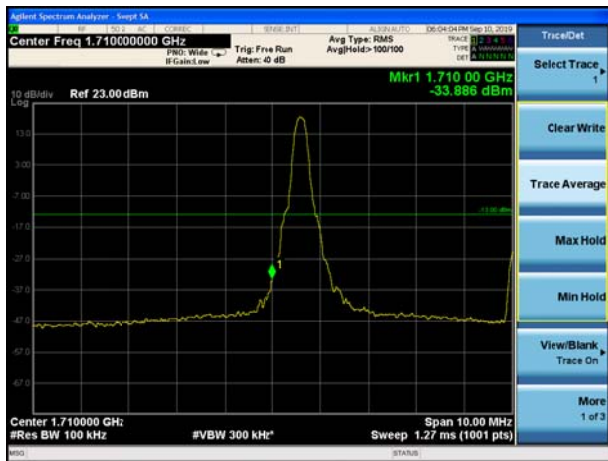

LTE Band 4 16QAM 3MHz CH-Low, 100%RB

LTE Band 4 16QAM 3MHz CH-High, 100%RB

LTE Band 4 16QAM 5MHz CH-Low, 1 RB

LTE Band 4 16QAM 5MHz CH-High, 1 RB

LTE Band 4 16QAM 5MHz CH-Low, 100%RB

LTE Band 4 16QAM 5MHz CH-High, 100%RB

LTE Band 4 16QAM 10MHz CH-Low, 1 RB

LTE Band 4 16QAM 10MHz CH-High, 1 RB

LTE Band 4 16QAM 10MHz CH-Low, 100%RB

LTE Band 4 16QAM 10MHz CH-High, 100%RB

LTE Band 4 16QAM 15MHz CH-Low, 1 RB

LTE Band 4 16QAM 15MHz CH-High, 1 RB