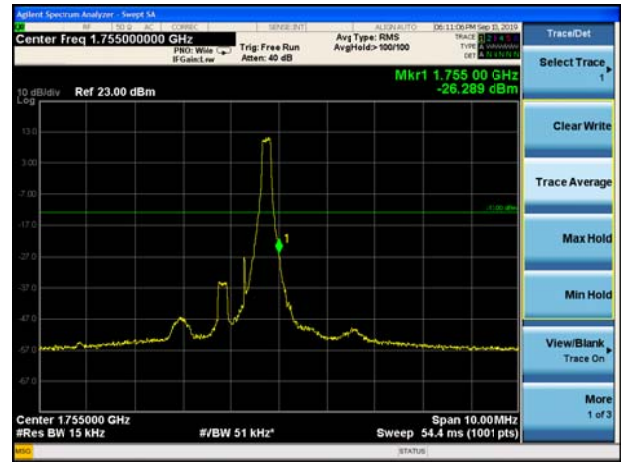

LTE Band 4 QPSK 10MHz CH-Low, 1 RB

LTE Band 4 QPSK 10MHz CH-High, 1 RB

LTE Band 4 QPSK 10MHz CH-Low, 100%RB

LTE Band 4 QPSK 10MHz CH-High, 100%RB

LTE Band 4 QPSK 15MHz CH-Low, 1 RB

LTE Band 4 QPSK 15MHz CH-High, 1 RB

LTE Band 4 QPSK 15MHz CH-Low, 100%RB

LTE Band 4 QPSK 15MHz CH-High, 100%RB

LTE Band 4 QPSK 20MHz CH-Low, 1 RB

LTE Band 4 QPSK 20MHz CH-High, 1 RB

LTE Band 4 QPSK 20MHz CH-Low, 100%RB

LTE Band 4 QPSK 20MHz CH-High, 100%RB

LTE Band 4 16QAM 1.4MHz CH-Low, 1 RB

LTE Band 4 16QAM 1.4MHz CH-High, 1 RB

LTE Band 4 16QAM 1.4MHz CH-Low, 100%RB

LTE Band 4 16QAM 1.4MHz CH-High, 100%RB

LTE Band 4 16QAM 3MHz CH-Low, 1 RB

LTE Band 4 16QAM 3MHz CH-High, 1 RB