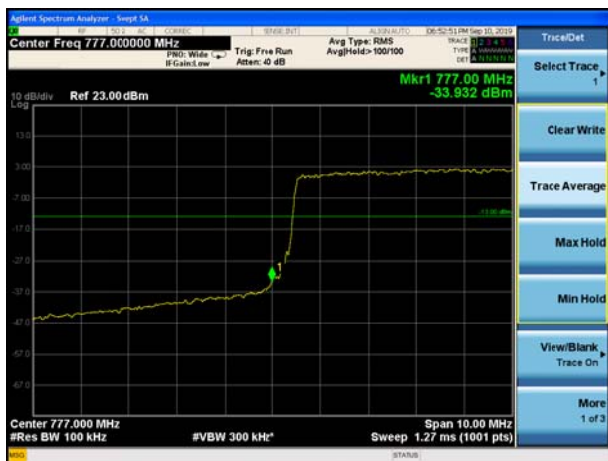

LTE Band 13 16QAM 5MHz CH-Low, 100%RB

LTE Band 13 16QAM 5MHz CH-High, 100%RB

LTE Band 13 16QAM 10MHz CH-Low, 1 RB

LTE Band 13 16QAM 10MHz CH-High, 1 RB

LTE Band 13 16QAM 10MHz CH-Low, 100%RB

LTE Band 13 16QAM 10MHz CH-High, 100%RB

LTE Band 13 QPSK 5MHz CH-Low, 1 RB
(763MHz ~775MHz)

LTE Band 13 QPSK 5MHz CH-Low, 1 RB
(775MHz ~777MHz)

LTE Band 13 QPSK 5MHz CH-High, 1 RB
(787MHz ~793MHz)

LTE Band 13 QPSK 5MHz CH-High, 1 RB
(793MHz ~805MHz)