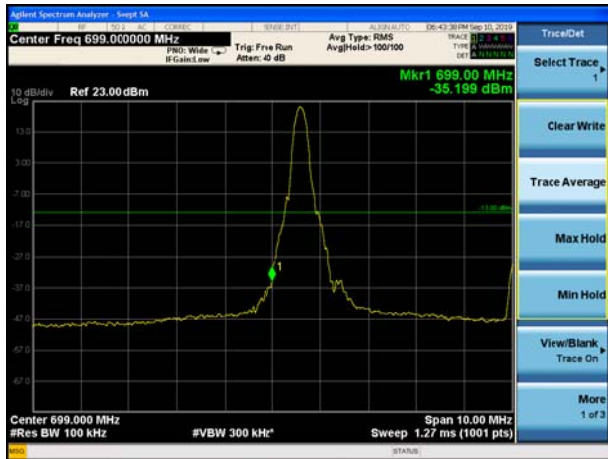

LTE Band 12 QPSK 1.4MHz CH-Low, 1 RB

LTE Band 12 QPSK 1.4MHz CH-High, 1 RB

LTE Band 12 QPSK 1.4MHz CH-Low, 100%RB

LTE Band 12 QPSK 1.4MHz CH-High, 100%RB

LTE Band 12 QPSK 3MHz CH-Low, 1 RB

LTE Band 12 QPSK 3MHz CH-High, 1 RB

LTE Band 12 QPSK 3MHz CH-Low, 100%RB

LTE Band 12 QPSK 3MHz CH-High, 100%RB

LTE Band 12 QPSK 5MHz CH-Low, 1 RB

LTE Band 12 QPSK 5MHz CH-High, 1 RB

LTE Band 12 QPSK 5MHz CH-Low, 100%RB

LTE Band 12 QPSK 5MHz CH-High, 100%RB

LTE Band 12 QPSK 10MHz CH-Low, 1 RB

LTE Band 12 QPSK 10MHz CH-High, 1 RB

LTE Band 12 QPSK 10MHz CH-Low, 100%RB

LTE Band 12 QPSK 10MHz CH-High, 100%RB

LTE Band 12 16QAM 1.4MHz CH-Low, 1 RB

LTE Band 12 16QAM 1.4MHz CH-High, 1 RB