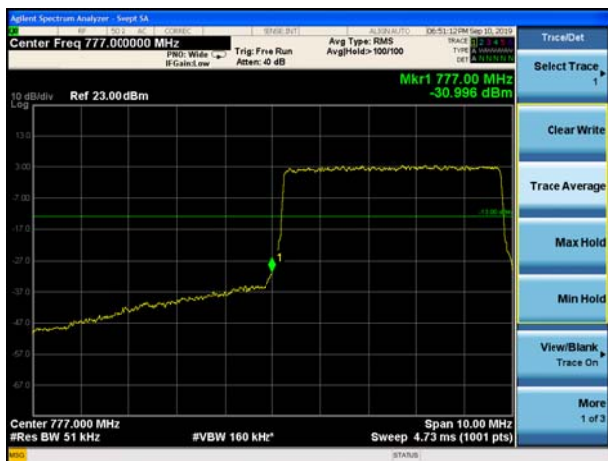

LTE Band 12 16QAM 10MHz CH-Low, 100%RB

LTE Band 12 16QAM 10MHz CH-High, 100%RB

LTE Band 13 QPSK 5MHz CH-Low, 1 RB

LTE Band 13 QPSK 5MHz CH-High, 1 RB

LTE Band 13 QPSK 5MHz CH-Low, 100%RB

LTE Band 13 QPSK 5MHz CH-High, 100%RB

LTE Band 13 QPSK 10MHz CH-Low, 1 RB

LTE Band 13 QPSK 10MHz CH-High, 1 RB

LTE Band 13 QPSK 10MHz CH-Low, 100%RB

LTE Band 13 QPSK 10MHz CH-High, 100%RB

LTE Band 13 16QAM 5MHz CH-Low, 1 RB

LTE Band 13 16QAM 5MHz CH-High, 1 RB