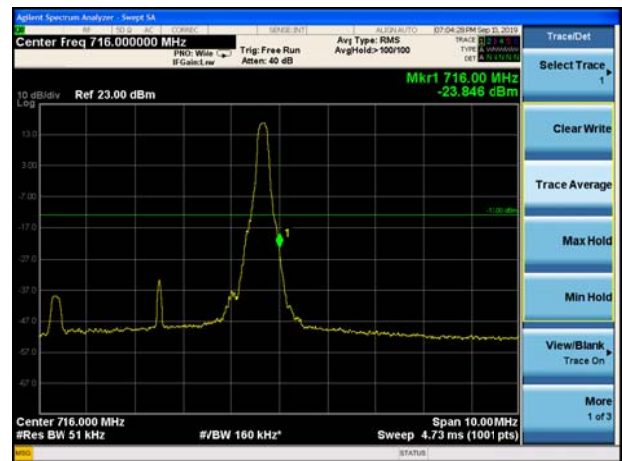

LTE Band 17 QPSK 5MHz CH-Low, 1 RB

LTE Band 17 QPSK 5MHz CH-High, 1 RB

LTE Band 17 QPSK 5MHz CH-Low, 100%RB

LTE Band 17 QPSK 5MHz CH-High, 100%RB

LTE Band 17 QPSK 10MHz CH-Low, 1 RB

LTE Band 17 QPSK 10MHz CH-High, 1 RB

LTE Band 17 QPSK 10MHz CH-Low, 100%RB

LTE Band 17 QPSK 10MHz CH-High, 100%RB

LTE Band 17 16QAM 5MHz CH-Low, 1 RB

LTE Band 17 16QAM 5MHz CH-High, 1 RB

LTE Band 17 16QAM 5MHz CH-Low, 100%RB

LTE Band 17 16QAM 5MHz CH-High, 100%RB

LTE Band 17 16QAM 10MHz CH-Low, 1 RB

LTE Band 17 16QAM 10MHz CH-High, 1 RB

LTE Band 17 16QAM 10MHz CH-Low, 100%RB

LTE Band 17 16QAM 10MHz CH-High, 100%RB