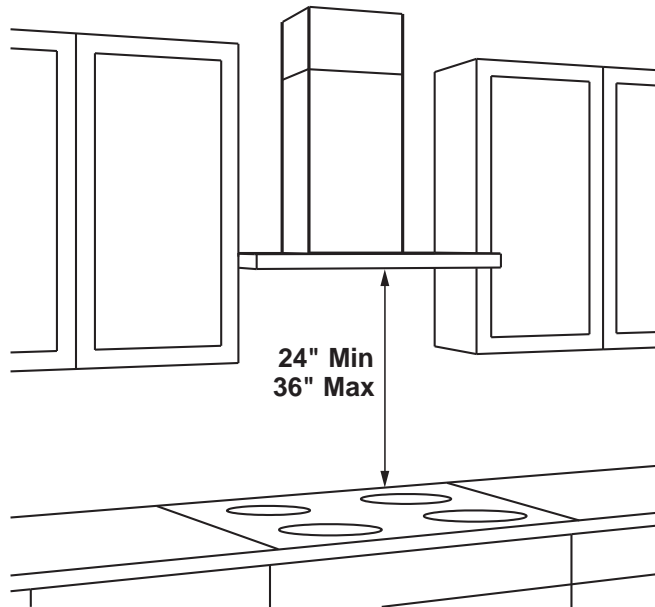

UX12DC9SLSS/BLTS – 12(ft.) Ceiling Duct Cover Kit
Max ceiling height installation with kit – 12'-0" (30" hood spacing)

UX14DC9SLSS/BLTS – 14(ft.) Ceiling Duct Cover Kit

Max ceiling height installation with kit – 14'-0"

UXCF91 – Charcoal Filter (needed if used in recirculation mode)

UXRC1 – Remote Control (Wireless)

AMP RATING	
120V	TBD

30" models require a 30"-wide opening
*The supplied duct cover fits 7'-7" to 10'-6" ceiling heights
(12' ceiling height with optional high ceiling kit UX12DC9SLSS/UX12DCBLTS)
(14' ceiling height with optional high ceiling kit UX14DC9SLSS/UX14DC9BLTS)