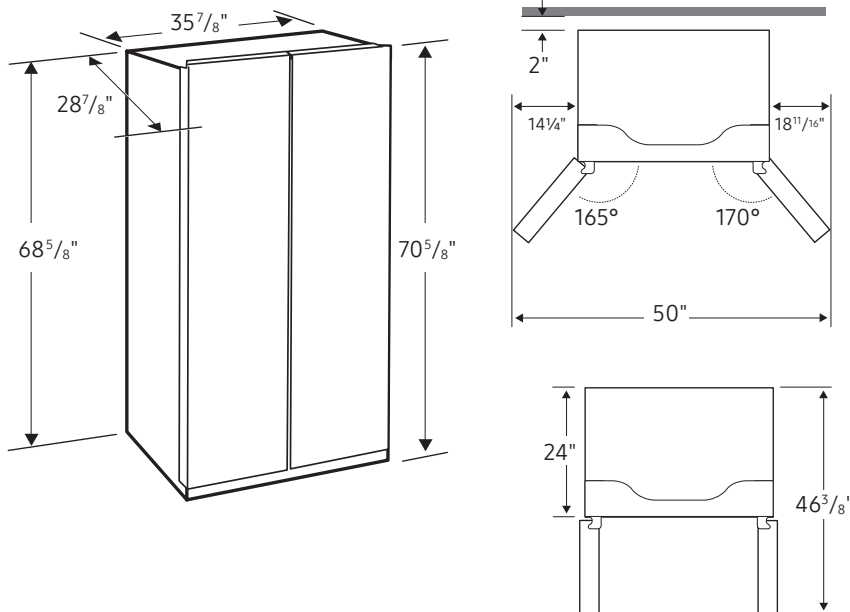

Installation Specifications

1. Measure the height, width and depth of the opening, making sure to include baseboards, molding tile, countertop overhang, etc. Check to be sure there is enough room to open the door (consider walls, islands or other obstacles when measuring).
2. Refer to illustration below to determine dimensions.
3. Allow 2.5" of clearance on hinge side of refrigerator when installing next to a wall where handle may make contact.
4. Allow 1" minimum clearance at rear for proper air circulation and water/electrical connections. Allow a 3/8" minimum clearance at sides and top for ease of installation.
5. Ensure each door and entryway in the home is wide enough for the refrigerator to be moved through easily.

For optimal usage and ability to open refrigerator doors completely, do not install next to a wall.

Please note: The following dimension and cutout information is for planning purposes only. For complete installation details, consult manual packed with product or download manual online at samsung.com.

Dimensions

Total Capacity: 22.6 cu. ft.

Refrigerator: 14.6 cu. ft.

- 4 Tempered Glass Shelves
- Slide-In Shelf
- 2 Drawers
- 5 Door Bins
 - 3 Gallon Bins
 - 2 Door Bins
- Top LED Lighting

Freezer: 8.0 cu. ft.

*Compressor, evaporator, condenser, drier and connecting tubing.

Product Dimensions & Weight

Dimensions (WxHxD with hinges, recessed handles, and doors): 35 7/8" x 70 5/8" x 28 7/8"

Dimensions (WxHxD without hinges and door): 35 7/8" x 68 5/8" x 24"