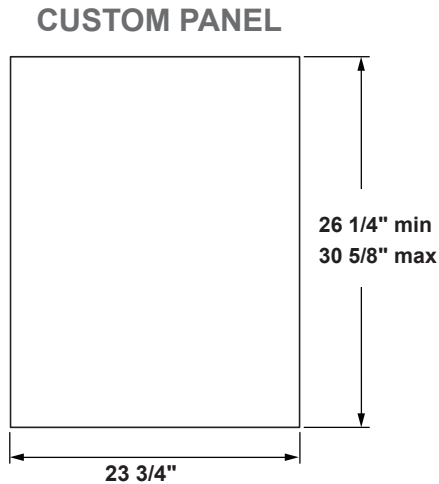

GDT226SILII

GE® ADA Compliant Stainless Steel Interior Dishwasher with Sanitize Cycle

DIMENSIONS AND INSTALLATION INFORMATION (IN INCHES)

All units ship with complete full-size panel template. The template can be ordered from parts - WD02X29298.

IMPORTANT: TO ENSURE OPTIMUM DOOR BALANCE PERFORMANCE, THE CUSTOM PANEL MUST NOT WEIGH MORE THAN 17.6 LBS.

A custom handle must be installed onto the custom panel.

For answers to your Monogram, GE Cafe™, GE Profile™ or GE Appliances product questions, visit our website at geappliances.com or call GE Answer Center® Service, 800.626.2000.