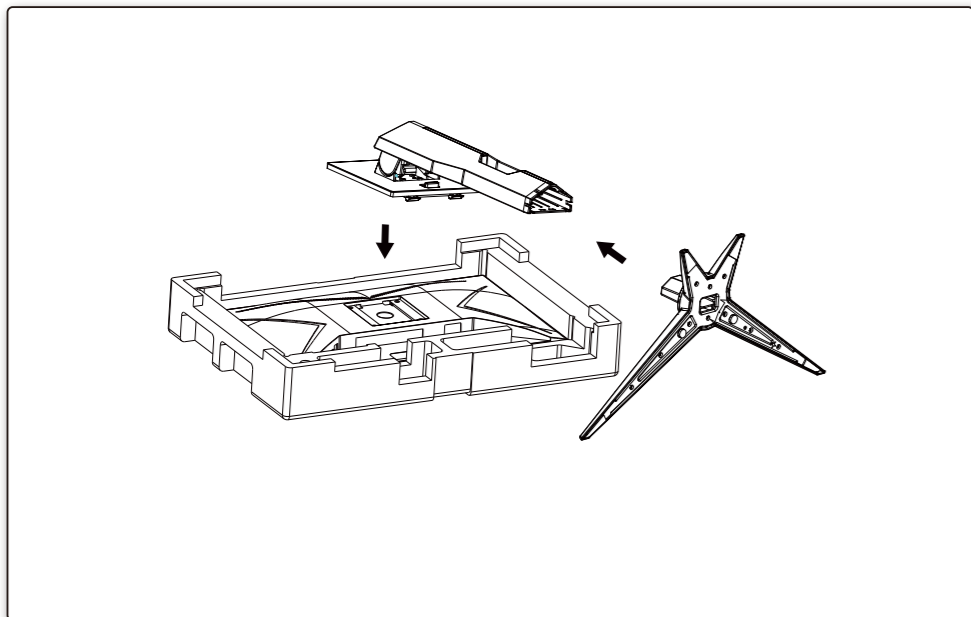

Find your product and get support

Europe
<https://eu.aoc.com/en/support>

Россия
<https://eu.aoc.com/ru/support>

Australia
<https://au.aoc.com/user_manual>

Hong Kong S.A.R.
<https://hk.aoc.com/user_manual>

中國台灣
<https://tw.aoc.com/user_manual>

Indonesia
<https://id.aoc.com/user_manual>

日本
<https://jp.aoc.com/user_manual>

한국
<https://kr.aoc.com/user_manual>

Malaysia
<https://my.aoc.com/user_manual>

Myanmar
<https://mm.aoc.com/user_manual>

New Zealand
<https://nz.aoc.com/user_manual>

Philippines
<https://ph.aoc.com/user_manual>

Singapore
<https://sg.aoc.com/user_manual>

ประเทศไทย
<https://th.aoc.com/user_manual>

Việt Nam
<https://vn.aoc.com/user_manual>

Middle East
<https://me.aoc.com/user_manual>

South Africa
<https://za.aoc.com/user_manual>

Brasil
<https://aoc.portaltpv.com.br/>

India
<https://www.aocindia.com/download_manuals.php>

US/Canada
<https://us.aoc.com/en-US/downloads>

Printed in China

AOC GAMING

Quick Start
27G2SPA

www.aoc.com
©2022 AOC.All Rights Reserved

HDMI
HIGH DEFINITION MULTIMEDIA INTERFACE

Monitor Stand Base

Quick Start Warranty Card Power Cable

HDMI Cable DP Cable D-SUB Cable Audio Cable

*Different according to countries/regions
Display design may differ from that illustrated

1

2

3