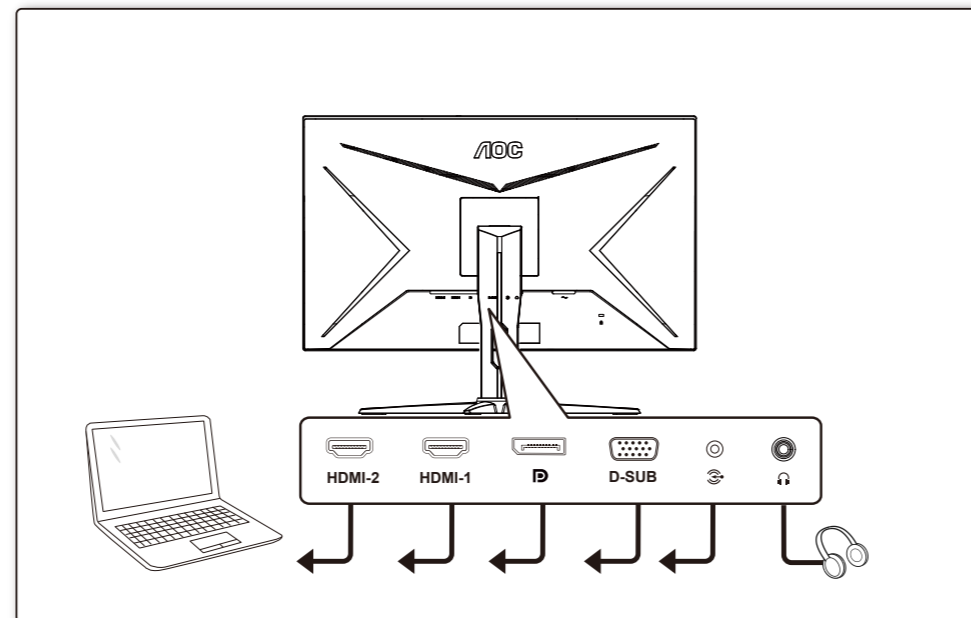

Find your product and get support

Europe
<https://eu.aoc.com/en/support>

Россия
<https://eu.aoc.com/ru/support>

Australia
<https://au.aoc.com/user_manual>

Hong Kong S.A.R.
<https://hk.aoc.com/user_manual>

中國台灣
<https://tw.aoc.com/user_manual>

Indonesia
<https://id.aoc.com/user_manual>

日本
<https://jp.aoc.com/user_manual>

한국
<https://kr.aoc.com/user_manual>

Malaysia
<https://my.aoc.com/user_manual>

Myanmar
<https://mm.aoc.com/user_manual>

New Zealand
<https://nz.aoc.com/user_manual>

Philippines
<https://ph.aoc.com/user_manual>

Singapore
<https://sg.aoc.com/user_manual>

ประเทศไทย
<https://th.aoc.com/user_manual>

Việt Nam
<https://vn.aoc.com/user_manual>

Middle East
<https://me.aoc.com/user_manual>

South Africa
<https://za.aoc.com/user_manual>

Brasil
<https://aoc.portaltpv.com.br/>

India
<https://www.aocindia.com/download_manuals.php>

US/Canada
<https://us.aoc.com/en-US/downloads>

Printed in China

AOC GAMING

Quick Start
27G2SPA

www.aoc.com
©2022 AOC.All Rights Reserved

HDMI
HIGH DEFINITION MULTIMEDIA INTERFACE

Monitor Stand Base

Quick Start Warranty Card Power Cable

HDMI Cable DP Cable D-SUB Cable Audio Cable

*Different according to countries/regions
Display design may differ from that illustrated

1

2

3