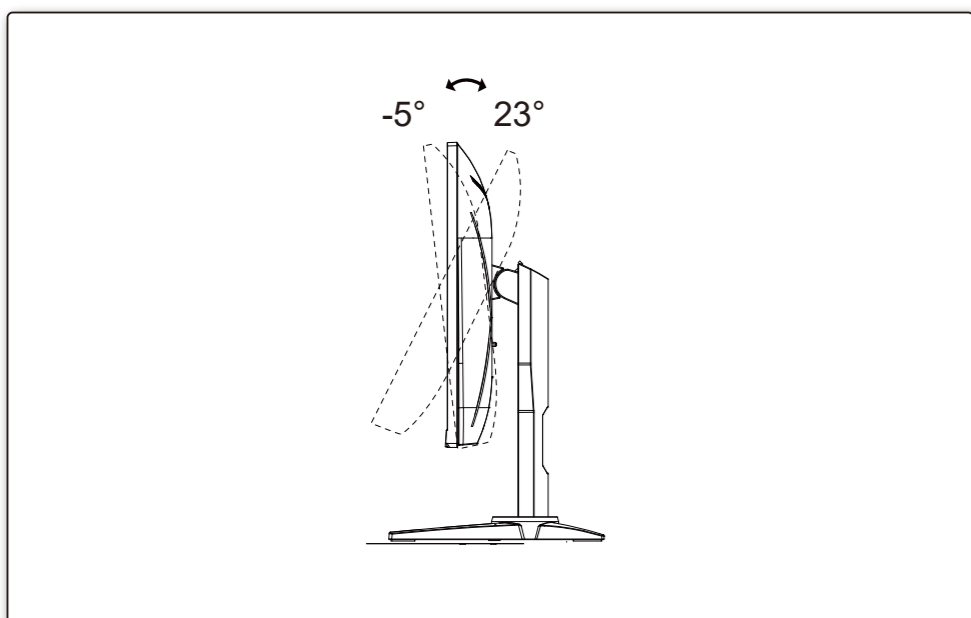

Find your product and get support

Europe
<https://eu.aoc.com/en/support>

Россия
<https://eu.aoc.com/ru/support>

Australia
<https://au.aoc.com/user_manual>

Hong Kong S.A.R.
<https://hk.aoc.com/user_manual>

中國台灣
<https://tw.aoc.com/user_manual>

Indonesia
<https://id.aoc.com/user_manual>

日本
<https://jp.aoc.com/user_manual>

한국
<https://kr.aoc.com/user_manual>

Malaysia
<https://my.aoc.com/user_manual>

Myanmar
<https://mm.aoc.com/user_manual>

New Zealand
<https://nz.aoc.com/user_manual>

Philippines
<https://ph.aoc.com/user_manual>

Singapore
<https://sg.aoc.com/user_manual>

ประเทศไทย
<https://th.aoc.com/user_manual>

Việt Nam
<https://vn.aoc.com/user_manual>

Middle East
<https://me.aoc.com/user_manual>

South Africa
<https://za.aoc.com/user_manual>

Brasil
<https://aoc.portaltpv.com.br/>

India
<https://www.aocindia.com/download_manuals.php>

US/Canada
<https://us.aoc.com/en-US/downloads>

Printed in China

AOC GAMING

Quick Start
27G2SPA

www.aoc.com
©2022 AOC.All Rights Reserved

HDMI
HIGH DEFINITION MULTIMEDIA INTERFACE

Monitor Stand Base

Quick Start Warranty Card Power Cable

HDMI Cable DP Cable D-SUB Cable Audio Cable

*Different according to countries/regions
Display design may differ from that illustrated

1

2

3