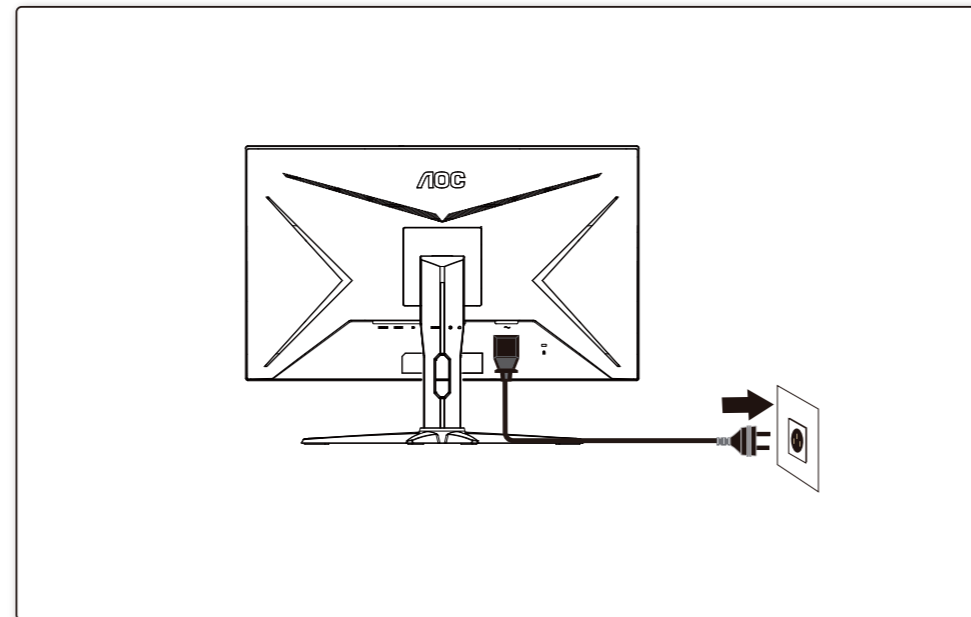

Find your product and get support

Europe
<https://eu.aoc.com/en/support>

Россия
<https://eu.aoc.com/ru/support>

Australia
<https://au.aoc.com/user_manual>

Hong Kong S.A.R.
<https://hk.aoc.com/user_manual>

中國台灣
<https://tw.aoc.com/user_manual>

Indonesia
<https://id.aoc.com/user_manual>

日本
<https://jp.aoc.com/user_manual>

한국
<https://kr.aoc.com/user_manual>

Malaysia
<https://my.aoc.com/user_manual>

Myanmar
<https://mm.aoc.com/user_manual>

New Zealand
<https://nz.aoc.com/user_manual>

Philippines
<https://ph.aoc.com/user_manual>

Singapore
<https://sg.aoc.com/user_manual>

ประเทศไทย
<https://th.aoc.com/user_manual>

Việt Nam
<https://vn.aoc.com/user_manual>

Middle East
<https://me.aoc.com/user_manual>

South Africa
<https://za.aoc.com/user_manual>

Brasil
<https://aoc.portaltpv.com.br/>

India
<https://www.aocindia.com/download_manuals.php>

US/Canada
<https://us.aoc.com/en-US/downloads>

Printed in China

AOC GAMING

Quick Start
27G2SPA

www.aoc.com
©2022 AOC.All Rights Reserved

HDMI
HIGH DEFINITION MULTIMEDIA INTERFACE

Monitor Stand Base

Quick Start Warranty Card Power Cable

HDMI Cable DP Cable D-SUB Cable Audio Cable

*Different according to countries/regions
Display design may differ from that illustrated

1

2

3