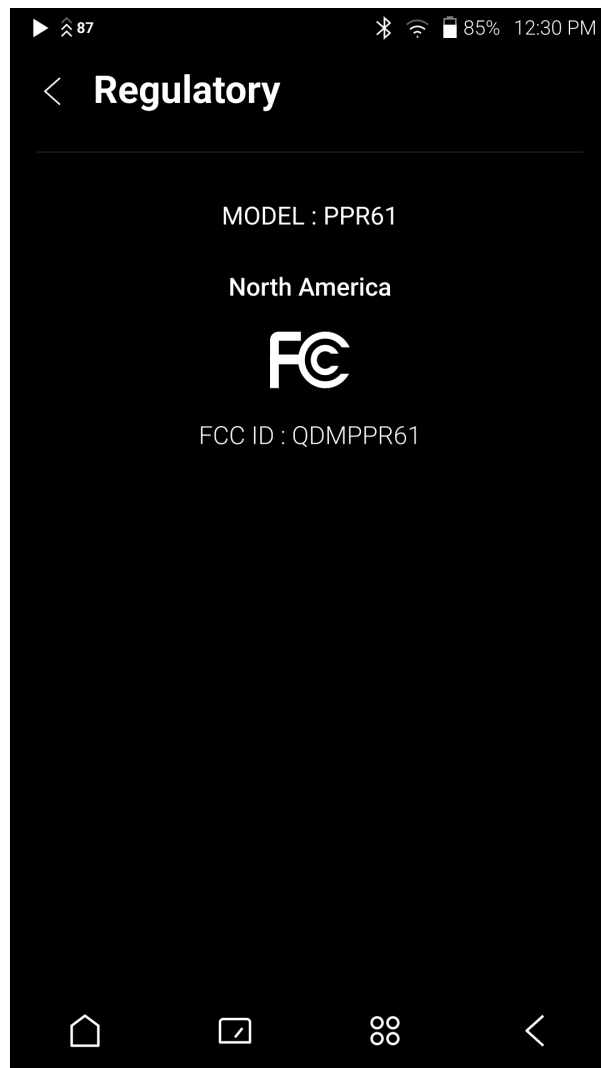

[E-Label]

Step 1: Touch to the 'Menu'

Step 2: Select 'Setting' -> 'System Information'-> 'Regulatory'

Step 3: We can see 'FCC ID'