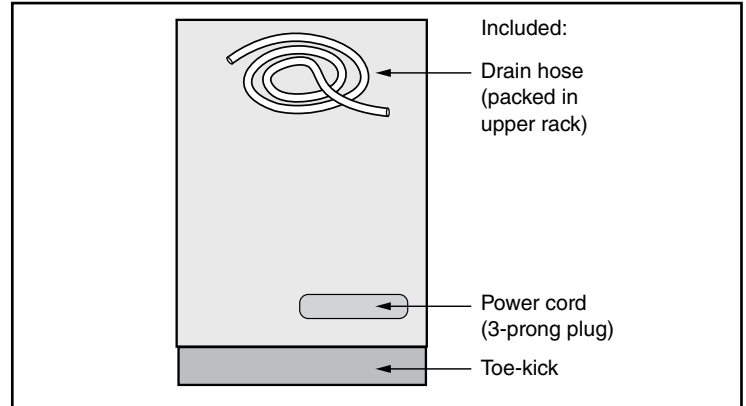

24" Recessed Handle Dishwasher

100 Series – Stainless Steel SHE3AR75UC

BOSCH

Invented for life

Installation Details

Accessories: To purchase Bosch accessories, cleaners & parts please visit www.bosch-home.com/us/store or call 1-800-944-2904 (Mon to Fri 5 am to 6 pm PST, Sat 6 am to 3 pm PST).

Notes: All height, width and depth dimensions are shown in inches. BSH reserves the absolute and unrestricted right to change product materials and specifications, at any time, without notice. Consult the product's installation instructions for final dimensional data and other details prior to making cutout.