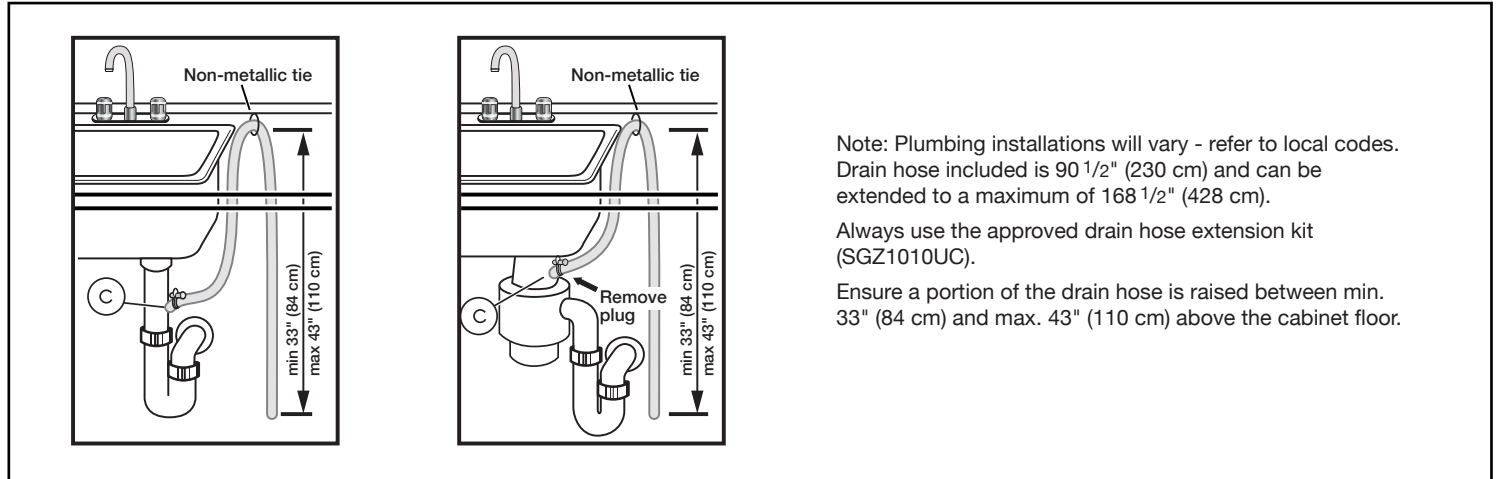

Notes: All height, width and depth dimensions are shown in inches. BSH reserves the absolute and unrestricted right to change product materials and specifications, at any time, without notice. Consult the product's installation instructions for final dimensional data and other details prior to making cutout.

24" Recessed Handle Dishwasher

100 Series – Stainless Steel SHE3AR75UC

BOSCH

Invented for life

Installation Details

Accessories: To purchase Bosch accessories, cleaners & parts please visit www.bosch-home.com/us/store or call 1-800-944-2904 (Mon to Fri 5 am to 6 pm PST, Sat 6 am to 3 pm PST).