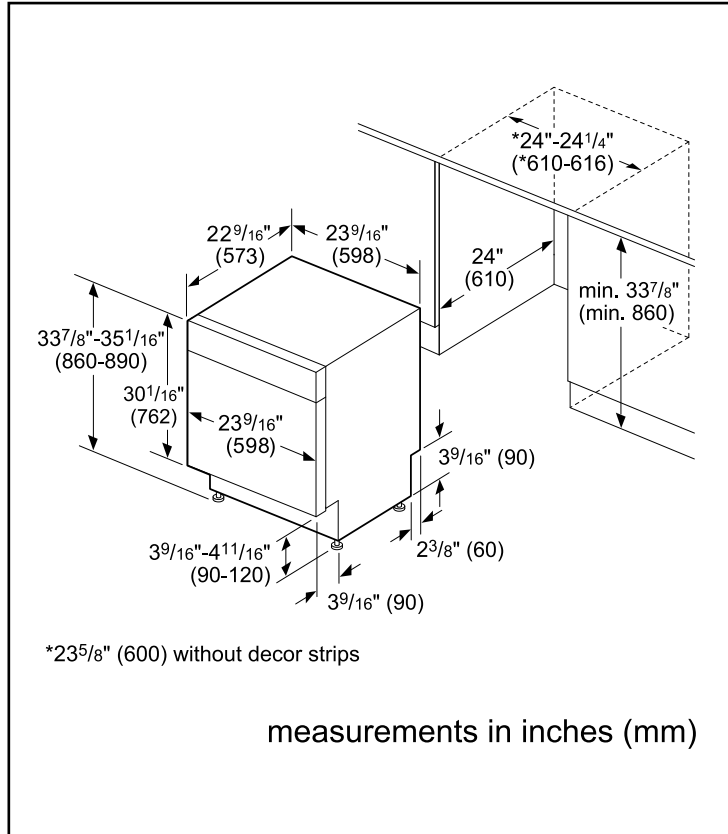

24" Recessed Handle Dishwasher

100 Series – Stainless Steel SHE3AR75UC

BOSCH

Invented for life

Installation Details

Accessories: To purchase Bosch accessories, cleaners & parts please visit www.bosch-home.com/us/store or call 1-800-944-2904 (Mon to Fri 5 am to 6 pm PST, Sat 6 am to 3 pm PST).

Notes: All height, width and depth dimensions are shown in inches. BSH reserves the absolute and unrestricted right to change product materials and specifications, at any time, without notice. Consult the product's installation instructions for final dimensional data and other details prior to making cutout.

Warranties: Please see Use & Care manual or Bosch website for statement of limited warranty.

For more information on our entire line of products, go to www.bosch-home.com/us or call 1-800-944-2904

© BSH Home Appliances Corporation. All rights reserved. Bosch is a registered trademark of Robert Bosch GmbH.