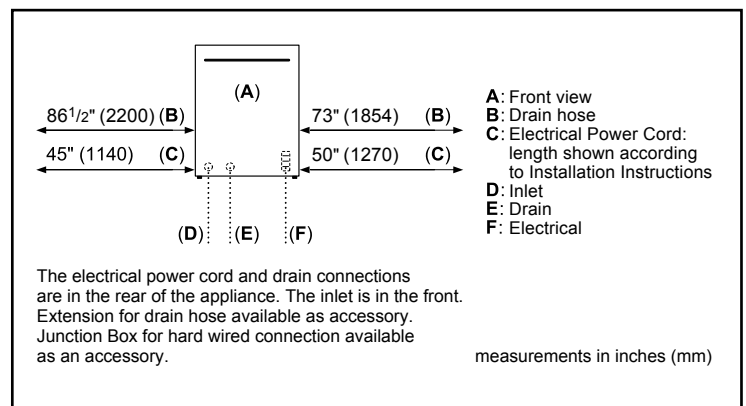

24" Recessed Handle Dishwasher

100 Series – Stainless Steel SHE3AR75UC

BOSCH

Invented for life

Installation Details

Accessories: To purchase Bosch accessories, cleaners & parts please visit www.bosch-home.com/us/store or call 1-800-944-2904 (Mon to Fri 5 am to 6 pm PST, Sat 6 am to 3 pm PST).

Notes: All height, width and depth dimensions are shown in inches. BSH reserves the absolute and unrestricted right to change product materials and specifications, at any time, without notice. Consult the product's installation instructions for final dimensional data and other details prior to making cutout.

Warranties: Please see Use & Care manual or Bosch website for statement of limited warranty.

For more information on our entire line of products, go to www.bosch-home.com/us or call 1-800-944-2904

© BSH Home Appliances Corporation. All rights reserved. Bosch is a registered trademark of Robert Bosch GmbH.