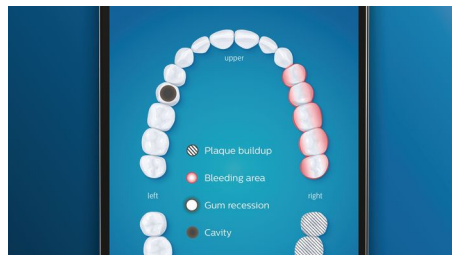

Whiter teeth, fast

Click on the W3 Premium White brush head to remove surface stains and reveal your whitest smile. With its densely packed central stain removal bristles, it's clinically proven to remove up to 100% more stains in just three days.**

Never miss a spot

The Philips Sonicare app lets you know when you've achieved a thorough clean, and coaches you to be a better, more mindful brusher.

TouchUp feature

If you happen to miss a spot while brushing your teeth, your app's TouchUp feature will show you. You can then go back for a second pass, and be confident you are getting a complete clean, every time.

Focus areas and goal-setting

Any trouble areas your dentist has pointed out? We'll highlight them on your in-app 3D mouth map, and remind you to pay extra attention to these areas.

Too much pressure?

You might not notice when you brush too hard, but your DiamondClean Smart will. If you use too much pressure, the light ring on the end of your handle will flash. This is a gentle reminder to ease off the pressure, and let your brush head do the work. 7 out of 10 people found this feature helped them become a better brusher.