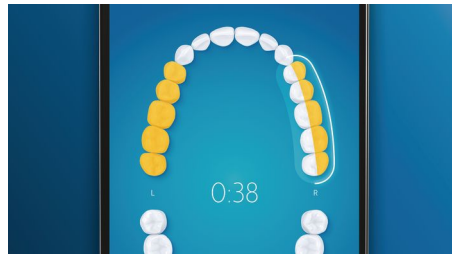

Whiter teeth, fast

Click on the W3 Premium White brush head to remove surface stains and reveal your whitest smile. With its densely packed central stain removal bristles, it's clinically proven to remove up to 100% more stains in just three days.**

Never miss a spot

The Philips Sonicare app lets you know when you've achieved a thorough clean, and coaches you to be a better, more mindful brusher.

TouchUp feature

If you happen to miss a spot while brushing your teeth, your app's TouchUp feature will show you. You can then go back for a second pass, and be confident you are getting a complete clean, every time.

Focus areas and goal-setting

Any trouble areas your dentist has pointed out? We'll highlight them on your in-app 3D mouth map, and remind you to pay extra attention to these areas.

Too much pressure?

You might not notice when you brush too hard, but your DiamondClean Smart will. If you use too much pressure, the light ring on the end of your handle will flash. This is a gentle reminder to ease off the pressure, and let your brush head do the work. 7 out of 10 people found this feature helped them become a better brusher.