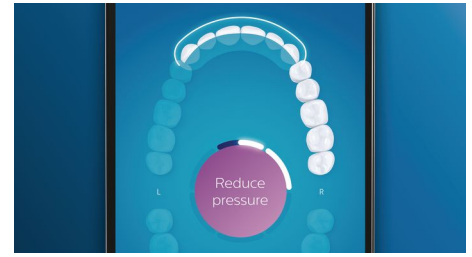

Whiter teeth, fast

Click on the W3 Premium White brush head to remove surface stains and reveal your whitest smile. With its densely packed central stain removal bristles, it's clinically proven to remove up to 100% more stains in just three days.**

Never miss a spot

The Philips Sonicare app lets you know when you've achieved a thorough clean, and coaches you to be a better, more mindful brusher.

TouchUp feature

If you happen to miss a spot while brushing your teeth, your app's TouchUp feature will show you. You can then go back for a second pass, and be confident you are getting a complete clean, every time.

Focus areas and goal-setting

Any trouble areas your dentist has pointed out? We'll highlight them on your in-app 3D mouth map, and remind you to pay extra attention to these areas.

Too much pressure?

You might not notice when you brush too hard, but your DiamondClean Smart will. If you use too much pressure, the light ring on the end of your handle will flash. This is a gentle reminder to ease off the pressure, and let your brush head do the work. 7 out of 10 people found this feature helped them become a better brusher.