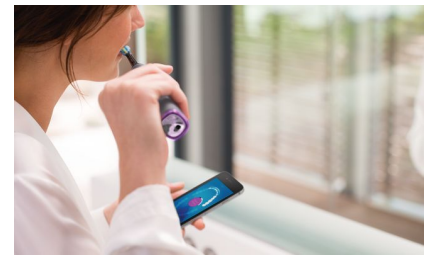

Focus areas and goal-setting

Any trouble areas your dentist has pointed out? We'll highlight them on your in-app 3D mouth map, and remind you to pay extra attention to these areas.

Too much pressure?

You might not notice when you brush too hard, but your DiamondClean Smart will. If you use too much pressure, the light ring on the end of your handle will flash. This is a gentle reminder to ease off the pressure, and let your brush head do the work. 7 out of 10 people found this feature helped them become a better brusher.

Easy does it

With an electric toothbrush, you let the brush do the work. We've built a scrubbing sensor into your handle as a gentle reminder to reduce scrubbing. This way, you can improve your technique and get a gentler, more effective clean.