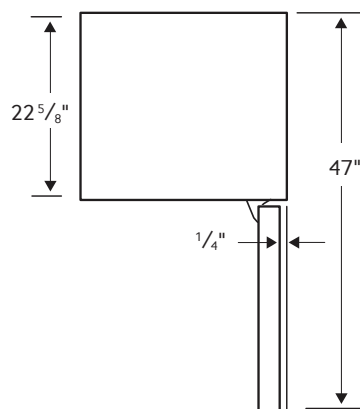

Dimensions

Capacity: 11.4 cu. ft.

- 3 Spill-Proof Shelves
- 4 Crisper Drawers
- 3 Door Bins
- High-Efficiency LED Lighting
- Adjustable Freezer Mode: Temperatures between 5°F and -8°F (0°F default temperature)
- Adjustable Fridge Mode: Temperatures between 44°F and 34°F (37°F default temperature)
- Mode Select - Switch between Freezer and Fridge Modes

Product Dimensions & Weight

Dimensions (WxHxD with hinges, handle and door):
23³/₈" x 73" x 27¹/₈"

Dimensions (WxHxD with hinges and door):
23³/₈" x 73" x 25¹/₂"

Dimensions (WxHxD without hinges and door):
23³/₈" x 73" x 22⁵/₈"

Weight: 189 lbs

Shipping Dimensions & Weight (WxHxD)

Dimensions: 25³/₄" x 73⁷/₈" x 27⁵/₈"

Weight: 207 lbs

Color	Model #	UPC Code
Navy Glass	RZ11T747441	887276533322
White Glass	RZ11T747435	887276538501
Grey Glass (matte)	RZ11T747431	887276538495