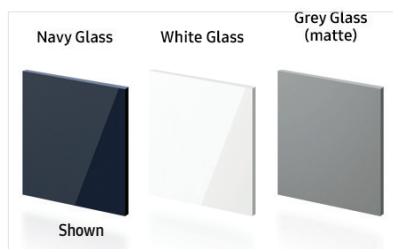

BESPOKE Panel Color Selection

Modularization