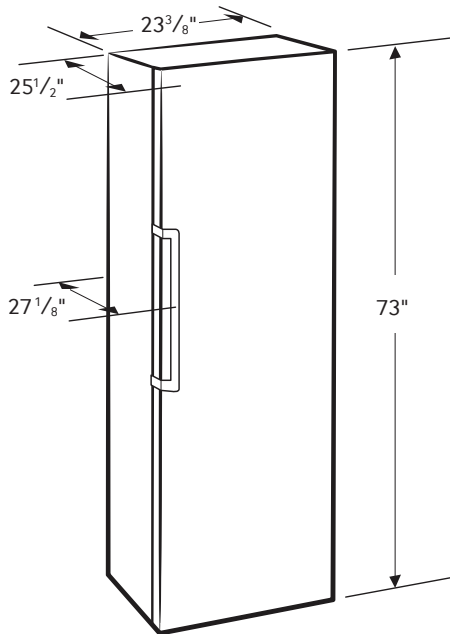

Dimensions

Capacity: 11.4 cu. ft.

- 3 Spill-Proof Shelves
- 4 Crisper Drawers
- 3 Door Bins
- High-Efficiency LED Lighting
- Adjustable Freezer Mode: Temperatures between 5°F and -8°F (0°F default temperature)
- Adjustable Fridge Mode: Temperatures between 44°F and 34°F (37°F default temperature)
- Mode Select - Switch between Freezer and Fridge Modes

Product Dimensions & Weight

Dimensions (WxHxD with hinges, handle and door):
23³/₈" x 73" x 27¹/₈"

Dimensions (WxHxD with hinges and door):
23³/₈" x 73" x 25¹/₂"

Dimensions (WxHxD without hinges and door):
23³/₈" x 73" x 22⁵/₈"

Weight: 189 lbs

Shipping Dimensions & Weight (WxHxD)

Dimensions: 25³/₄" x 73⁷/₈" x 27⁵/₈"

Weight: 207 lbs

Color	Model #	UPC Code
Navy Glass	RZ11T747441	887276533322
White Glass	RZ11T747435	887276538501
Grey Glass (matte)	RZ11T747431	887276538495