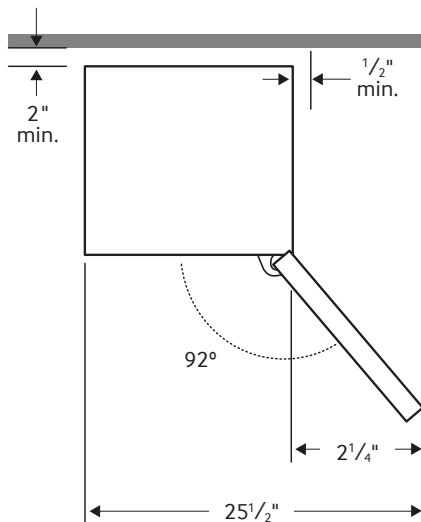

Dimensions

Capacity: 11.4 cu. ft.

- 3 Spill-Proof Shelves
- 4 Crisper Drawers
- 3 Door Bins
- High-Efficiency LED Lighting
- Adjustable Freezer Mode: Temperatures between 5°F and -8°F (0°F default temperature)
- Adjustable Fridge Mode: Temperatures between 44°F and 34°F (37°F default temperature)
- Mode Select - Switch between Freezer and Fridge Modes

Product Dimensions & Weight

Dimensions (WxHxD with hinges, handle and door):
23³/₈" x 73" x 27¹/₈"

Dimensions (WxHxD with hinges and door):
23³/₈" x 73" x 25¹/₂"

Dimensions (WxHxD without hinges and door):
23³/₈" x 73" x 22⁵/₈"

Weight: 189 lbs

Shipping Dimensions & Weight (WxHxD)

Dimensions: 25³/₄" x 73⁷/₈" x 27⁵/₈"

Weight: 207 lbs

Color	Model #	UPC Code
Navy Glass	RZ11T747441	887276533322
White Glass	RZ11T747435	887276538501
Grey Glass (matte)	RZ11T747431	887276538495