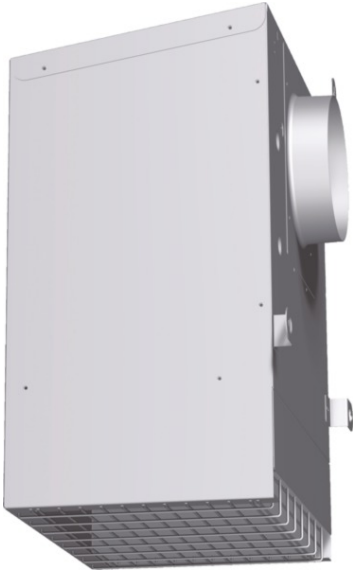

Ventilation

DHG6023RUC 600 CFM Remote Blower

Technical Data

Operating Mode :	Ducted
Optional accessories :	EXTNCB25
UPC code :	825225918844
Material :	Stainless steel
Watts (W) :	530
Volts (V) :	120
Frequency (Hz) :	60
Approval certificates :	ETL
Power cord length (cm) :	150
Plug type :	120V-3 prong
Overall appliance dimensions (HxWxD) (in) :	
19 " / x 14 7/16 " x 10 13/16	
Overall appliance dimensions (HxWxD) (mm) :	483 x 367 x 275
Product packaging dimensions (HxWxD) (in) :	
	15.74 x 19.29 x 25.19
Net weight (lbs) :	24
Net weight (kg) :	11.0
Gross weight (lbs) :	28
Gross weight (kg) :	13.0
Motor location :	N/A
Maximum CFM :	600
Diameter of air duct (in) top :	6
Diameter of air duct (in) back :	6
Discharge direction :	horizontal
No-return airflow flap :	No

Optional accessories

EXTNCB25 : 25' Blower Connection Cable

Ventilation

DHG6023RUC

600 CFM Remote Blower

- For use with Bosch Downdrafts
- Can be mounted on the exterior of the home to minimize noise in the cooking area
- Can be roof-mounted or mounted on an exterior wall, depending on appearance preferences or to best suit the ducting application
- 6" Transition required (DHZDHR6)
- Cable connected to blower and hood controls with a length of 30 ft.