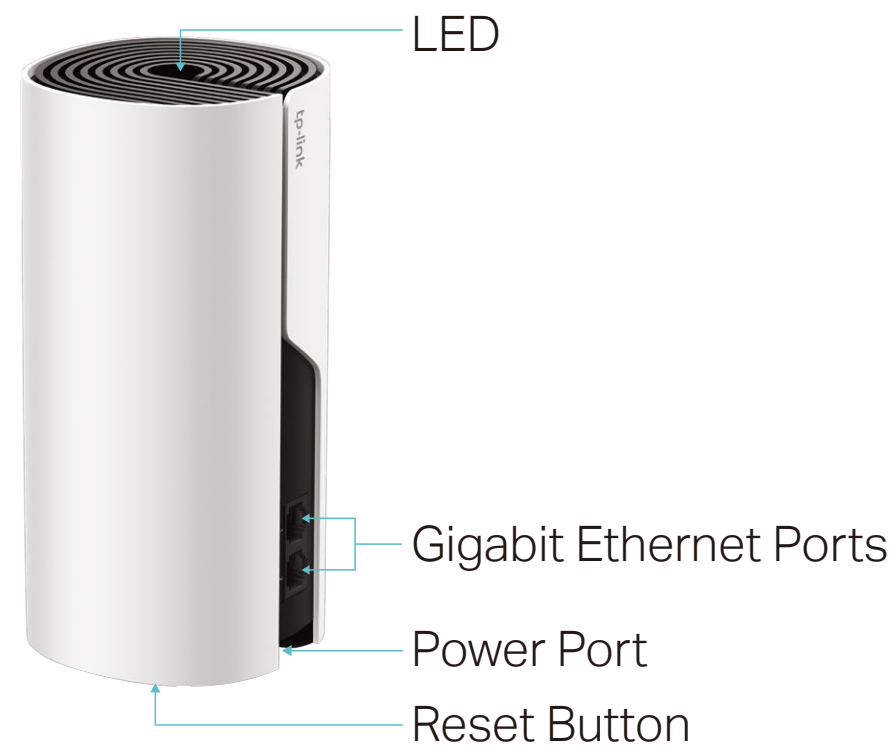

- Router Mode – Create an instant private wireless network
- Access Point Mode – Create Wi-Fi access for any existing wired network

Work with All Deco Models

Form a Mesh network with your desired Deco models

All Deco models can work together. Just expand Mesh Wi-Fi coverage anytime by adding more Decos

Specifications

Hardware

- Ports: 2 WAN/LAN Gigabit Ethernet Ports, 1 Power Port
- Buttons: 1 Reset button on the underside
- Antenna Type: 2 internal dual-band antennas per Deco unit
- Dimensions: 7.5 × 3.6 × 3.6 in. (190.5 × 90.7 × 90.7 mm)
- Power Adapter Input: 100-240V~ 50/60Hz 0.3A
- Power Adapter Output: 12V = 1A