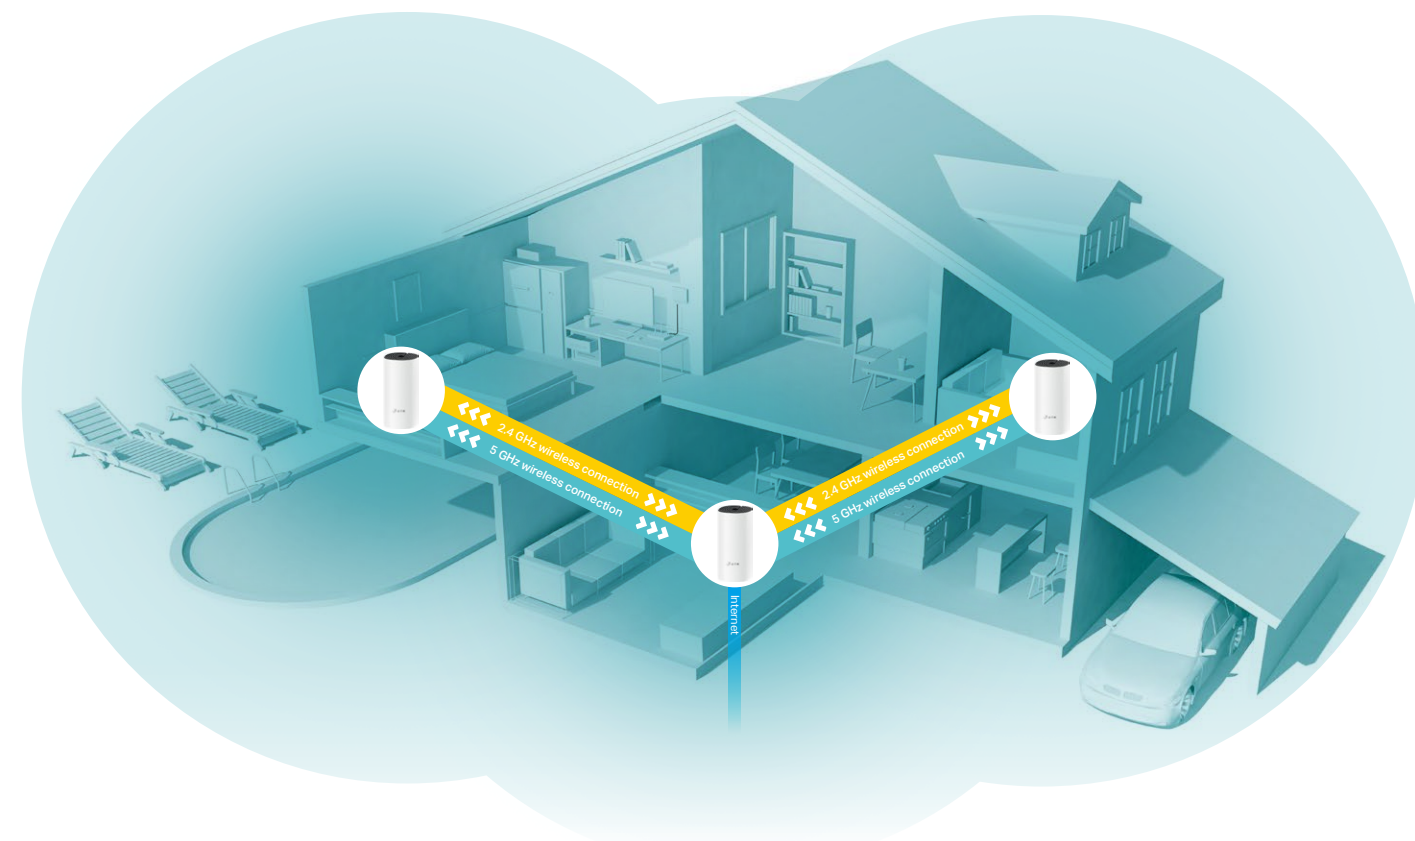

deco™

Whole Home Mesh Wi-Fi System
Seamless Roaming | Parental Controls | Easy Setup

AC1200 Whole Home Mesh Wi-Fi System

Deco M4

tp-link

Highlights

Fast. Stable. Everywhere.

Deco is the simplest way to guarantee a strong Wi-Fi signal in every corner of your home. Enjoy fast, stable connections for an army of devices in a whole-home coverage. Setup is made easier with the Deco app there to walk you through every step.

Wi-Fi Dead-Zone Killer

Eliminate weak signal areas with whole home Wi-Fi. No more searching around for a stable connection.

No More Buffering

3x faster AC1200 dual band Wi-Fi ensures a smooth gaming and 4K streaming experience with 11ac Wave 2 MU-MIMO technology and provides lag-free connections for up to 100 devices.

Seamless Roaming with One Wi-Fi Name

Deco units work together to form one unified Wi-Fi network with a single SSID. Walk through your home and stay connected with the fastest possible speeds thanks to Deco's seamless coverage and Plug-and-Play Mesh Technology.

Parental Controls

Limit online time and block inappropriate content according to unique profiles created for each family member.

Features

Assisted Setup

Easily set up Decos and find the ideal spot to place each unit