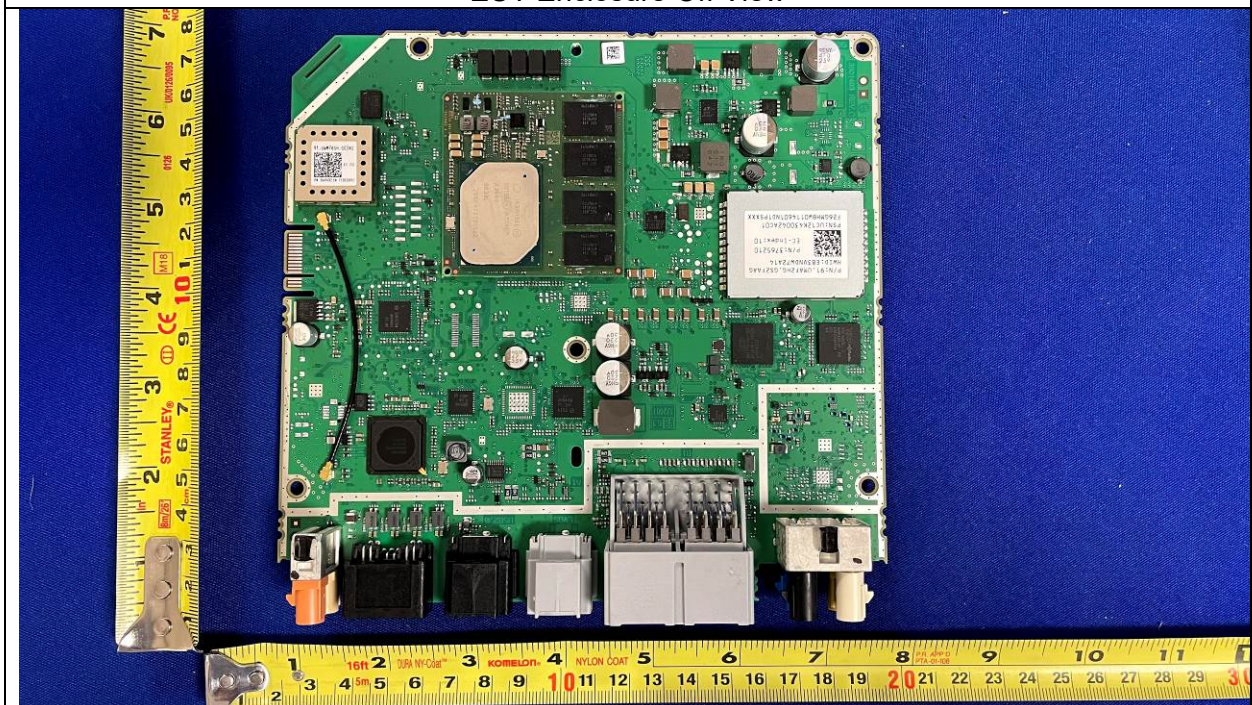

EUT Enclosure Off View

EUT Main Board Top View

EUT Main Board Bottom View

802.11 a/b/g/n/ac/ Bluetooth module with 5GHz WLAN/ Bluetooth antenna

5GHz WLAN/  
Bluetooth  
Antenna

WiFi/  
Bluetooth  
Module

2.4GHz WLAN  
output port

2.4GHz WLAN  
Connector

802.11 a/b/g/n/ac module with 2.4GHz antenna connector