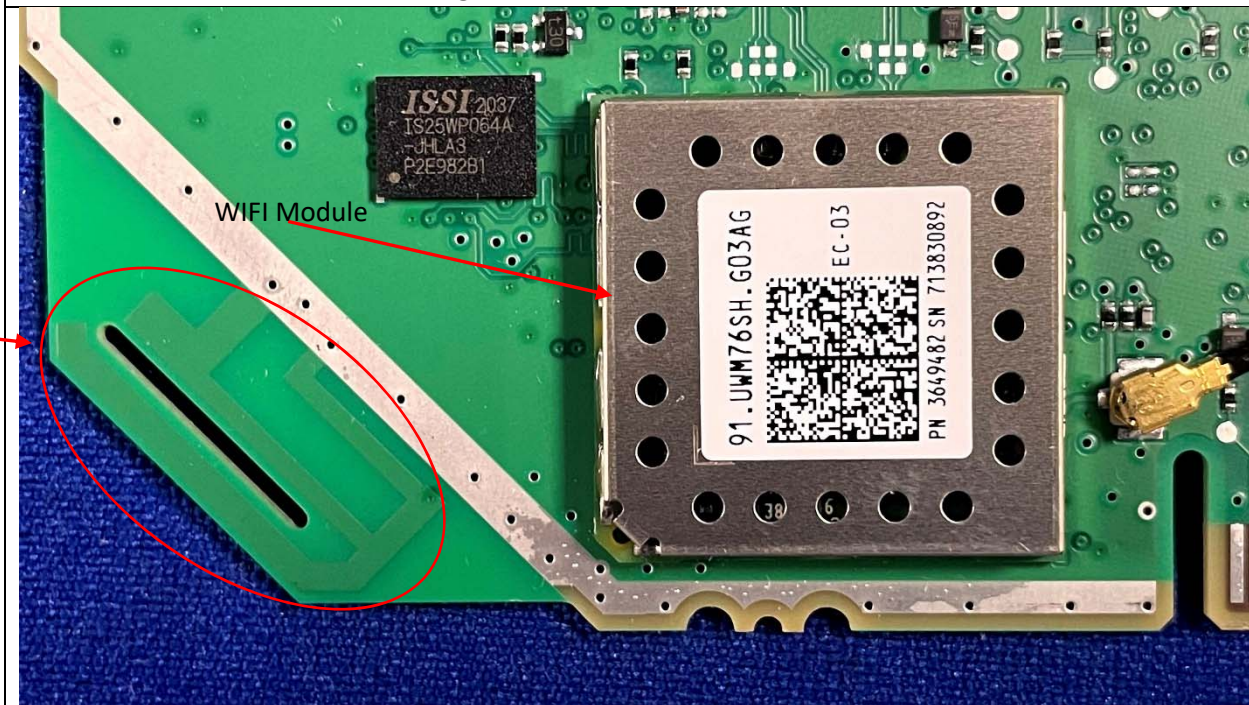

EUT Enclosure Off View

EUT Main Board Top View

EUT Main Board Bottom View

802.11 a/b/g/n/ac/ Bluetooth module with 5GHz WLAN/ Bluetooth antenna

5GHz WLAN/  
Bluetooth  
Antenna

WiFi/  
Bluetooth  
Module

2.4GHz WLAN  
output port

2.4GHz WLAN  
Connector

802.11 a/b/g/n/ac module with 2.4GHz antenna connector