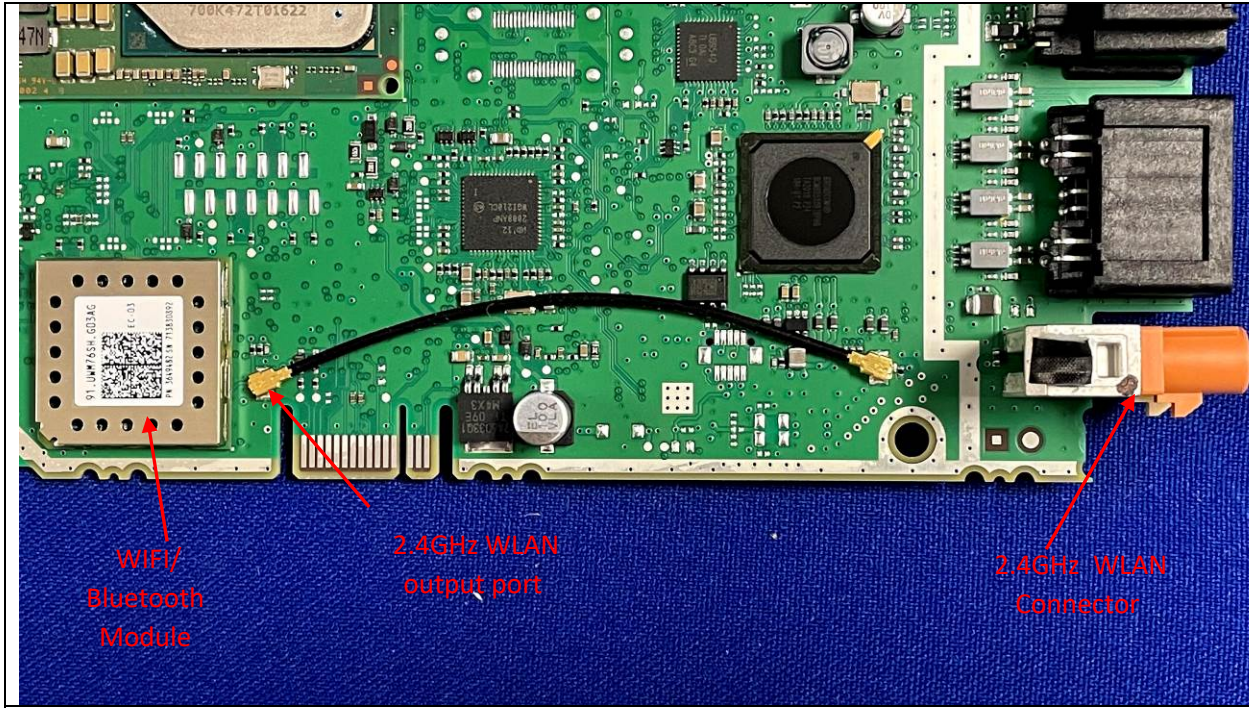

EUT Enclosure Off View

EUT Main Board Top View

EUT Main Board Bottom View

802.11 a/b/g/n/ac/ Bluetooth module with 5GHz WLAN/ Bluetooth antenna

5GHz WLAN/  
Bluetooth  
Antenna

WiFi/  
Bluetooth  
Module

2.4GHz WLAN  
output port

2.4GHz WLAN  
Connector

802.11 a/b/g/n/ac module with 2.4GHz antenna connector