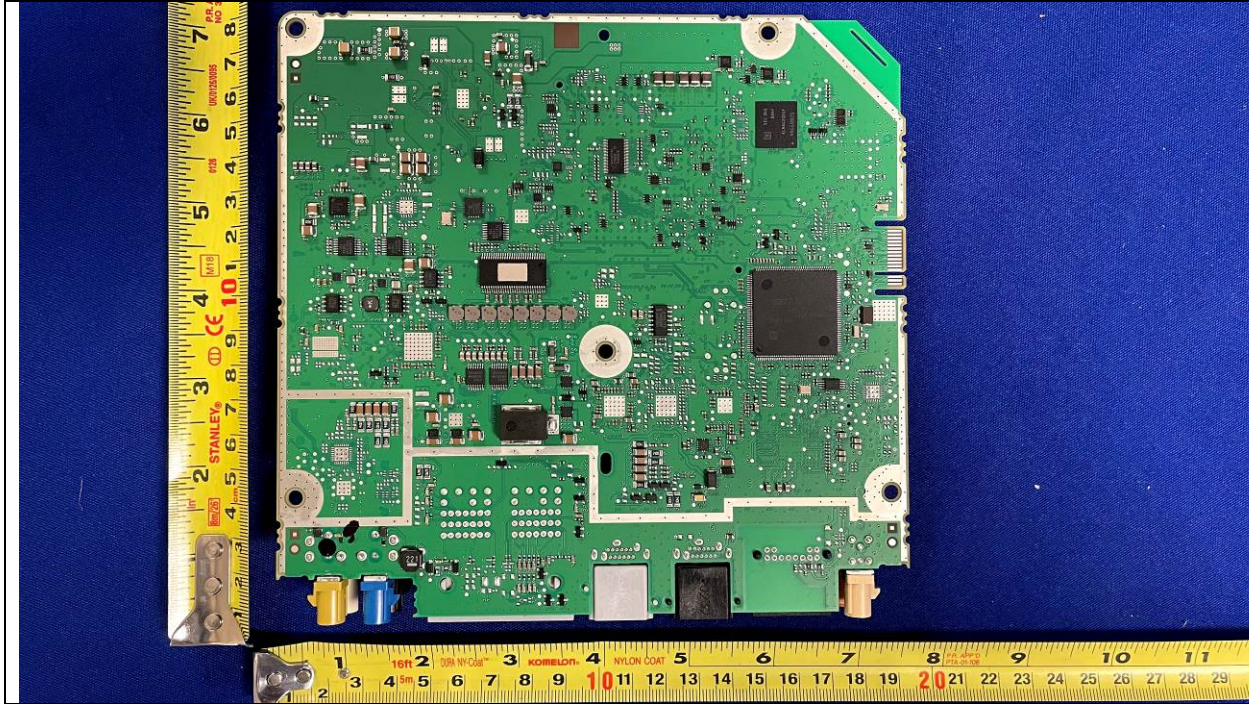

EUT Enclosure Off View

EUT Main Board Top View

EUT Main Board Bottom View

802.11 a/b/g/n/ac/ Bluetooth module with 5GHz WLAN/ Bluetooth antenna

5GHz WLAN/  
Bluetooth  
Antenna

WiFi/  
Bluetooth  
Module

2.4GHz WLAN  
output port

2.4GHz WLAN  
Connector

802.11 a/b/g/n/ac module with 2.4GHz antenna connector