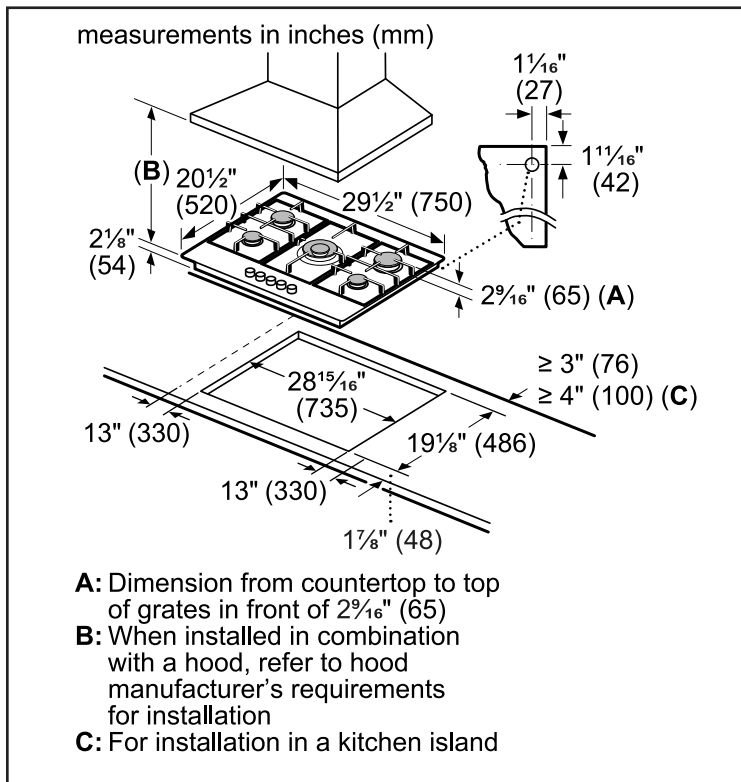

30" Gas Cooktop

Benchmark® Series – Gray Tempered Glass NGMP077UC

Installation Details

Accessories: To purchase Bosch accessories, cleaners & parts please visit www.bosch-home.com/us/store or call 1-800-944-2904 (Mon to Fri 5 am to 6 pm PST, Sat 6 am to 3 pm PST).

Notes: All height, width and depth dimensions are shown in inches. BSH reserves the absolute and unrestricted right to change product materials and specifications, at any time, without notice. Consult the product's installation instructions for final dimensional data and other details prior to making cutout.

Warranties: Please see Use & Care manual or Bosch website for statement of limited warranty.

For more information on our entire line of products, go to www.bosch-home.com/us or call 1-800-944-2904

© BSH Home Appliances Corporation. All rights reserved. Bosch is a registered trademark of Robert Bosch GmbH.