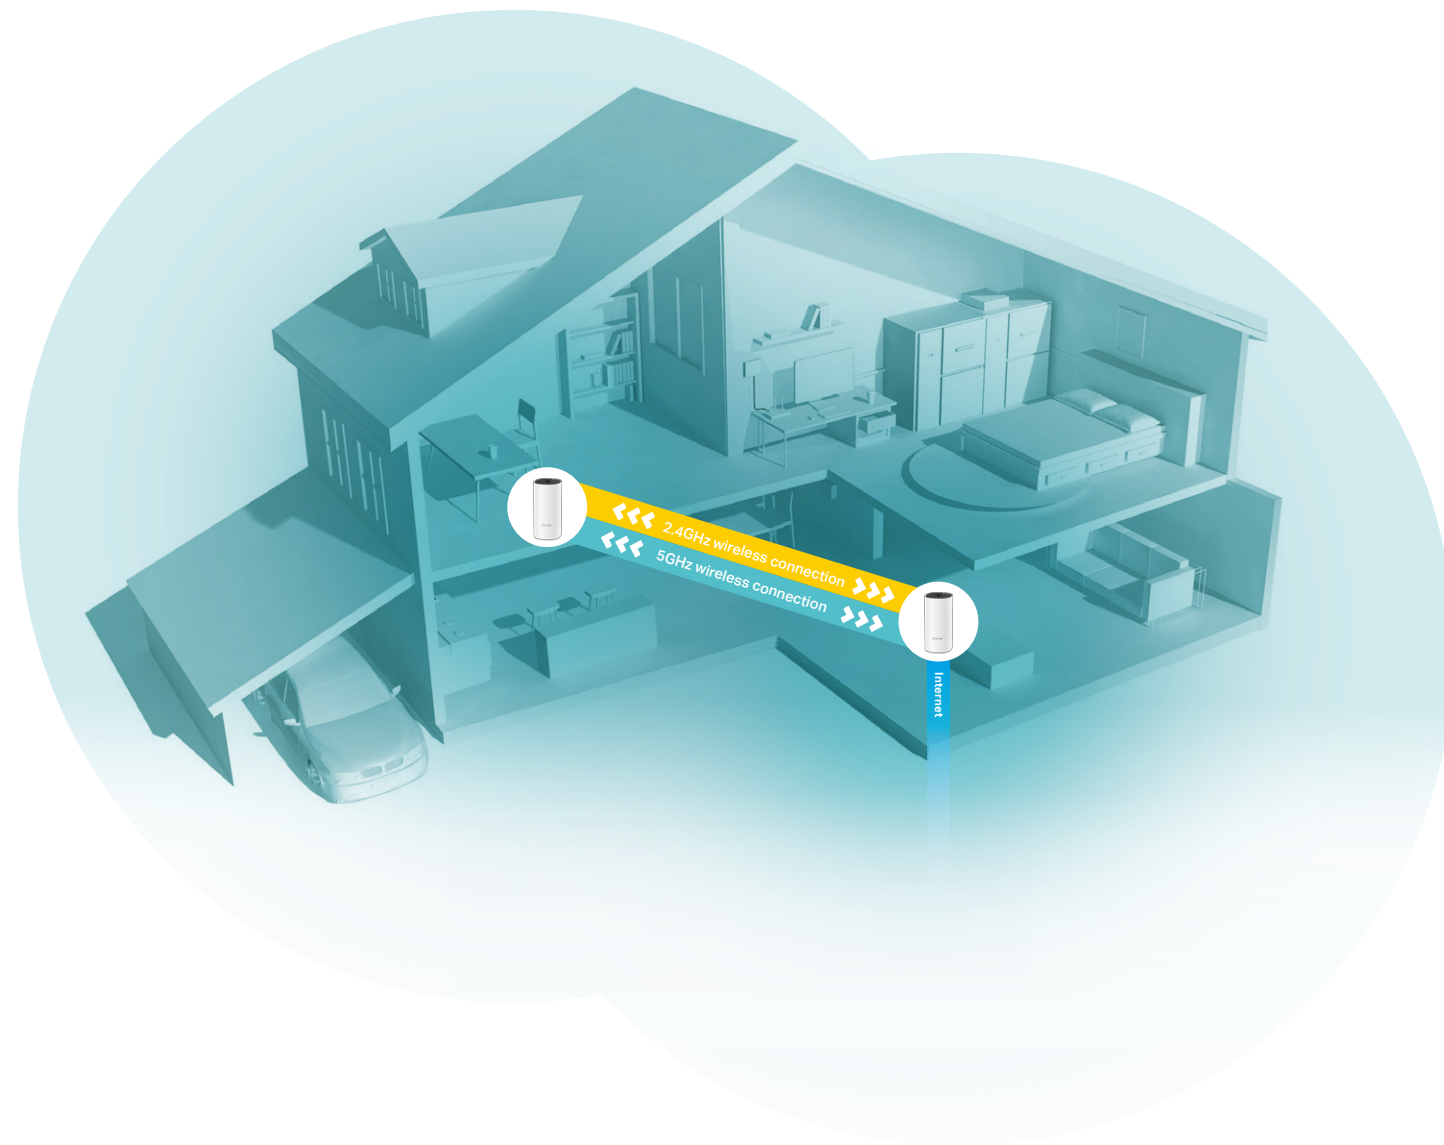

deco[™] | Whole Home Mesh Wi-Fi System
Seamless Roaming | Parental Controls | Easy Setup

AC1200 Whole Home Mesh Wi-Fi System

Deco M4

Highlights

Fast. Stable. Everywhere.

Deco is the simplest way to guarantee a strong Wi-Fi signal in every corner of your home. Enjoy fast, stable connections for an army of devices in a whole-home coverage. Setup is made easier with the Deco app there to walk you through every step.

Wi-Fi Dead-Zone Killer

Eliminate weak signal areas with whole home Wi-Fi. No more searching around for a stable connection.

No More Buffering

3x faster AC1200 dual band Wi-Fi ensures a smooth gaming and 4K streaming experience with 11ac Wave 2 MU-MIMO technology and provides lag-free connections for up to 100 devices.

TP-Link Mesh Technology

Deco units work together to form one unified Wi-Fi network with a single SSID. Walk through your home and stay connected with the fastest possible speeds thanks to Deco's seamless coverage and Plug-and-Play Mesh Technology.

Parental Controls

Limit online time and block inappropriate content according to unique profiles created for each family member.

Features

Assisted Setup

Easily set up Decos and find the ideal spot to place each unit