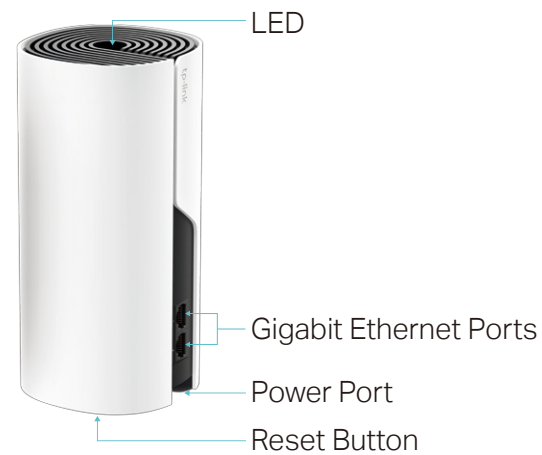

deco[™] | Whole Home Mesh Wi-Fi System
Seamless Roaming | Parental Controls | Easy Setup

AC1200 Whole Home Mesh Wi-Fi System

Deco M4

Highlights

Fast. Stable. Everywhere.

Deco is the simplest way to guarantee a strong Wi-Fi signal in every corner of your home. Enjoy fast, stable connections for an army of devices in a whole-home coverage. Setup is made easier with the Deco app there to walk you through every step.

Work with All Deco Models

Form a Mesh network with your desired Deco models

All Deco models can work together. Just expand Mesh Wi-Fi coverage anytime by adding more Decos

Specifications

Hardware

- Ports: 2 WAN/LAN Gigabit Ethernet Ports, 1 Power Port
- Buttons: 1 Reset button on the underside
- Antenna Type: 2 internal dual-band antennas per Deco unit
- Flash: 16 MB
- SDRAM: 128 MB
- Dimensions: 7.5 × 3.6 × 3.6 in. (190.5 × 90.7 × 90.7 mm)
- Power Adapter Input: 100-240V~ 50/60Hz 0.4A
- Power Adapter Output: 12V = 1.2A