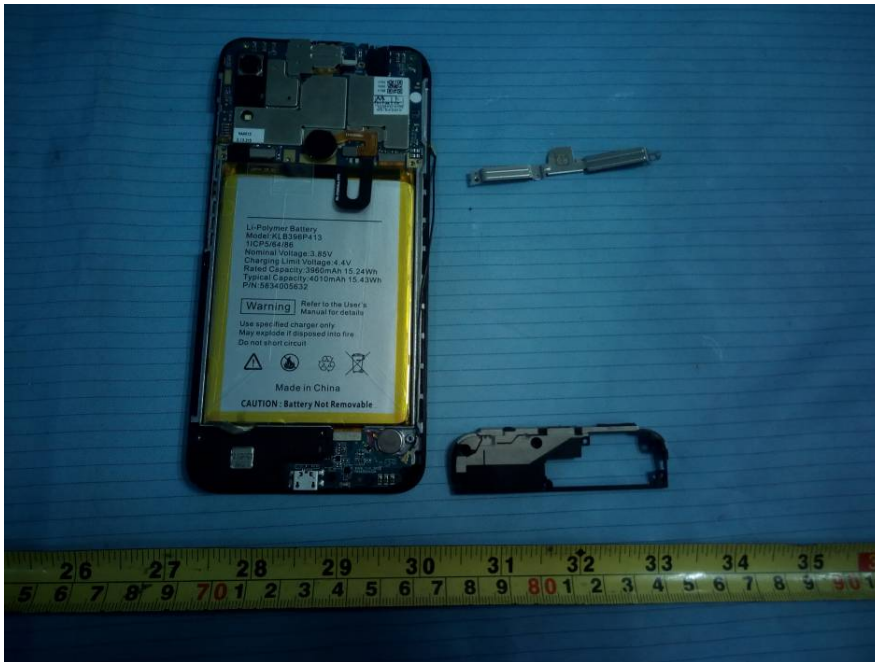

EXHIBIT C - EUT INTERNAL PHOTOGRAPHS

EUT – Cover off View 1

WLAN/BT/GPS Antenna

Aux Antenna

2/3/4G Main Antenna

EUT – Cover off View 2

EUT – Cover off View 3

EUT – Cover off View 4

EUT – Main Board Top View

EUT – Main Board Top Shielding off View

EUT – Main Board Bottom View

EUT – Main Board Bottom Shielding off View

EUT –Small Board Top View

EUT –Small Board Bottom View

EUT – Main Chip View

EUT – Battery Top View