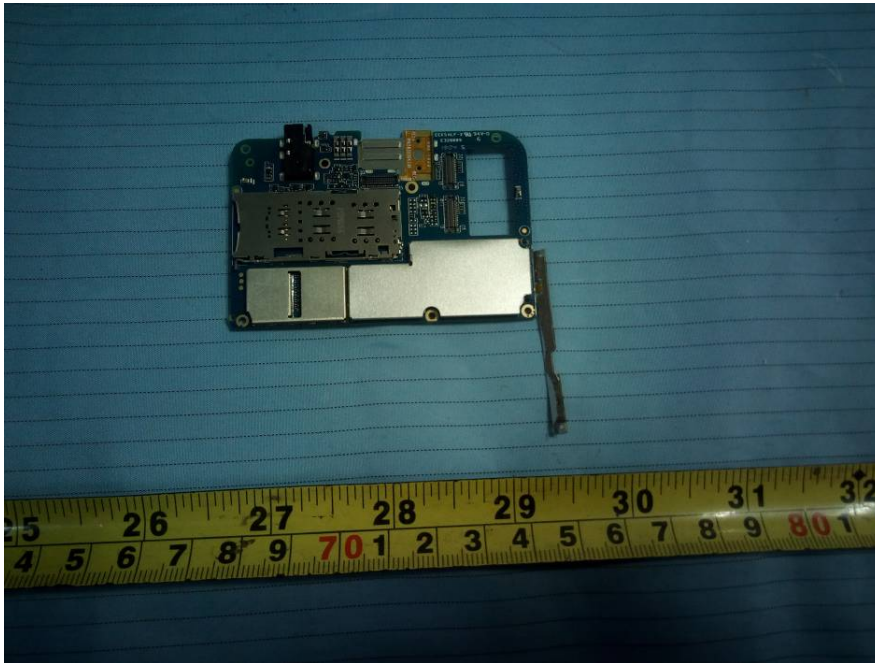

EXHIBIT C - EUT INTERNAL PHOTOGRAPHS

EUT – Cover off View 1

WLAN/BT/GPS Antenna

Aux Antenna

2/3/4G Main Antenna

EUT – Cover off View 2

EUT – Cover off View 3

EUT – Cover off View 4

EUT – Main Board Top View

EUT – Main Board Top Shielding off View

EUT – Main Board Bottom View

EUT – Main Board Bottom Shielding off View

EUT –Small Board Top View

EUT –Small Board Bottom View

EUT – Main Chip View

EUT – Battery Top View