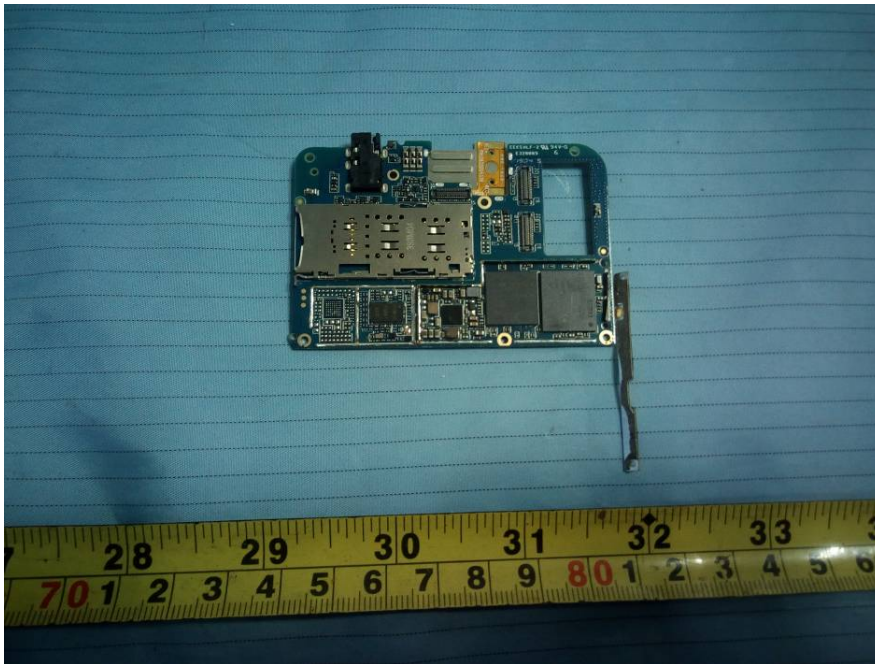

EXHIBIT C - EUT INTERNAL PHOTOGRAPHS

EUT – Cover off View 1

WLAN/BT/GPS Antenna

Aux Antenna

2/3/4G Main Antenna

EUT – Cover off View 2

EUT – Cover off View 3

EUT – Cover off View 4

EUT – Main Board Top View

EUT – Main Board Top Shielding off View

EUT – Main Board Bottom View

EUT – Main Board Bottom Shielding off View

EUT –Small Board Top View

EUT –Small Board Bottom View

EUT – Main Chip View

EUT – Battery Top View