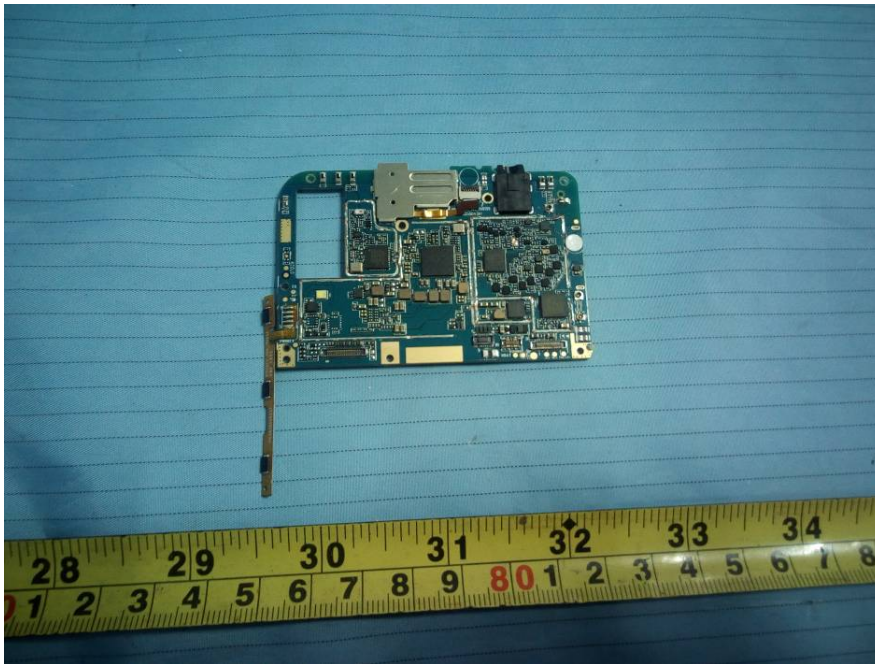

EXHIBIT C - EUT INTERNAL PHOTOGRAPHS

EUT – Cover off View 1

WLAN/BT/GPS Antenna

Aux Antenna

2/3/4G Main Antenna

EUT – Cover off View 2

EUT – Cover off View 3

EUT – Cover off View 4

EUT – Main Board Top View

EUT – Main Board Top Shielding off View

EUT – Main Board Bottom View

EUT – Main Board Bottom Shielding off View

EUT –Small Board Top View

EUT –Small Board Bottom View

EUT – Main Chip View

EUT – Battery Top View