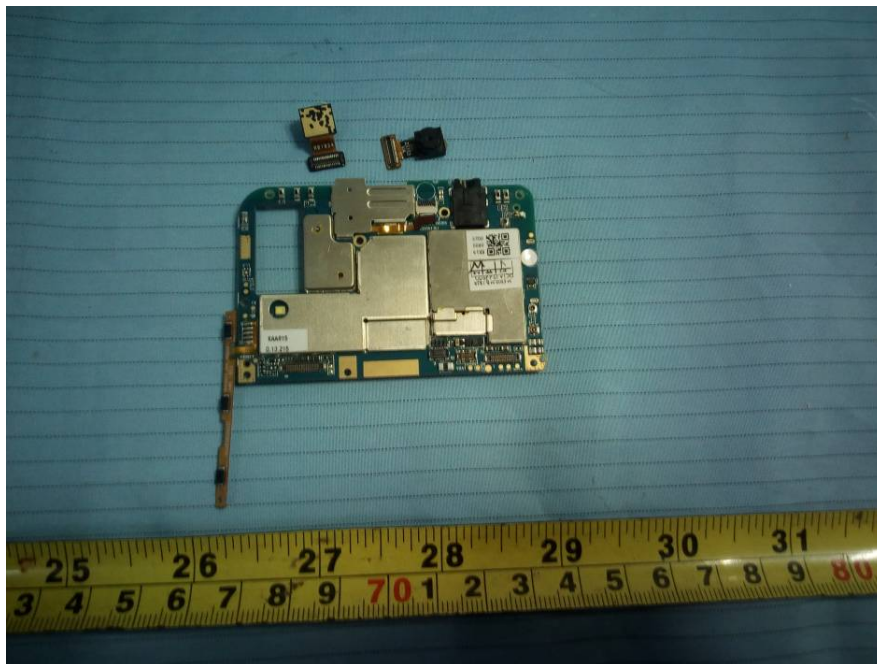

EXHIBIT C - EUT INTERNAL PHOTOGRAPHS

EUT – Cover off View 1

WLAN/BT/GPS Antenna

Aux Antenna

2/3/4G Main Antenna

EUT – Cover off View 2

EUT – Cover off View 3

EUT – Cover off View 4

EUT – Main Board Top View

EUT – Main Board Top Shielding off View

EUT – Main Board Bottom View

EUT – Main Board Bottom Shielding off View

EUT –Small Board Top View

EUT –Small Board Bottom View

EUT – Main Chip View

EUT – Battery Top View