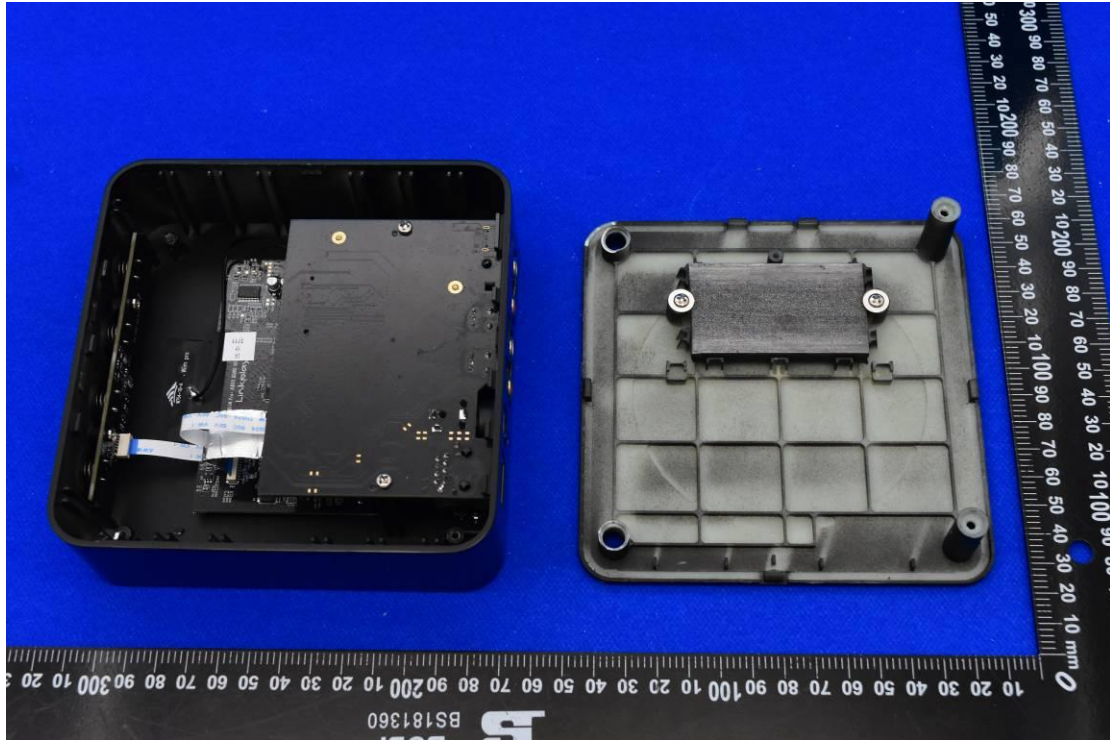

FCC ID: 2BABF-ASR003

## Internal Photos

## 2. Antenna view