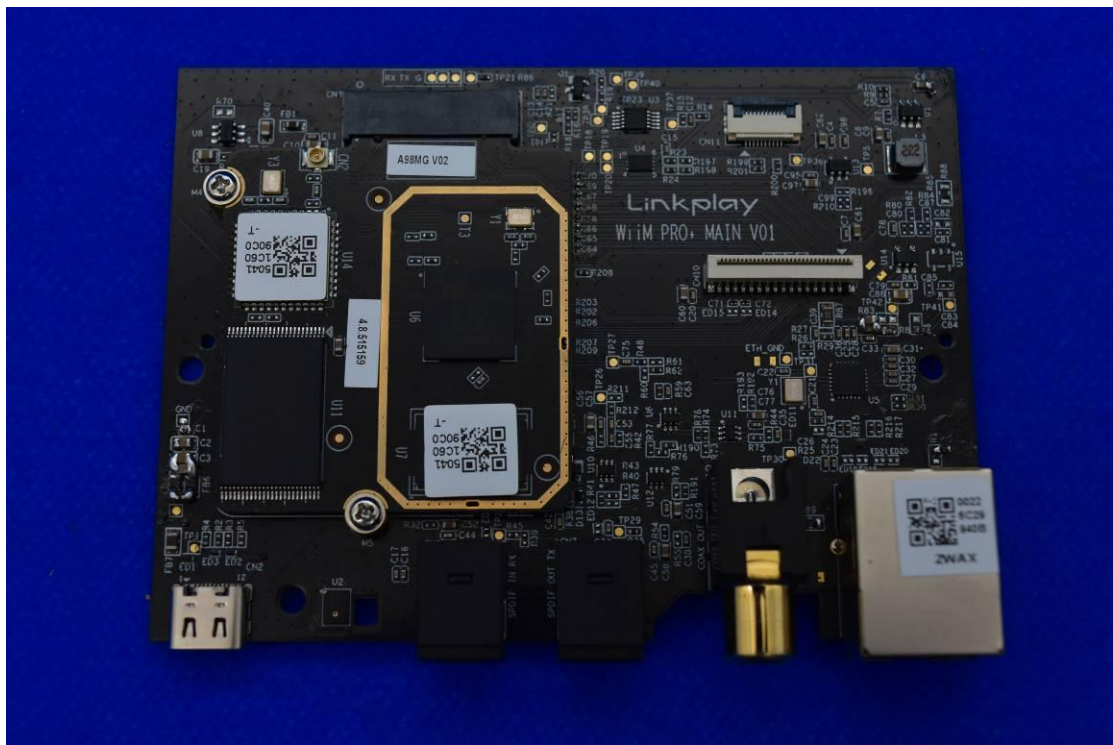

FCC ID: 2BABF-ASR003

## Internal Photos

## 2. Antenna view