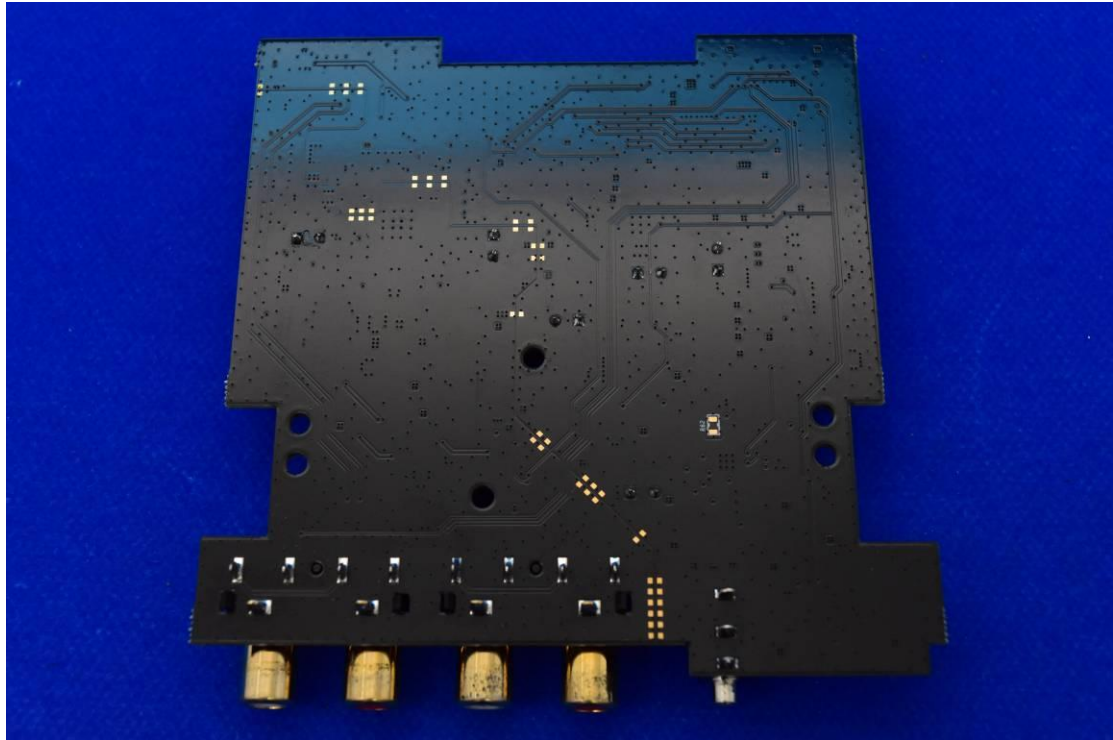

FCC ID: 2BABF-ASR003

## Internal Photos

### 1. EUT uncover view

## 2. Antenna view