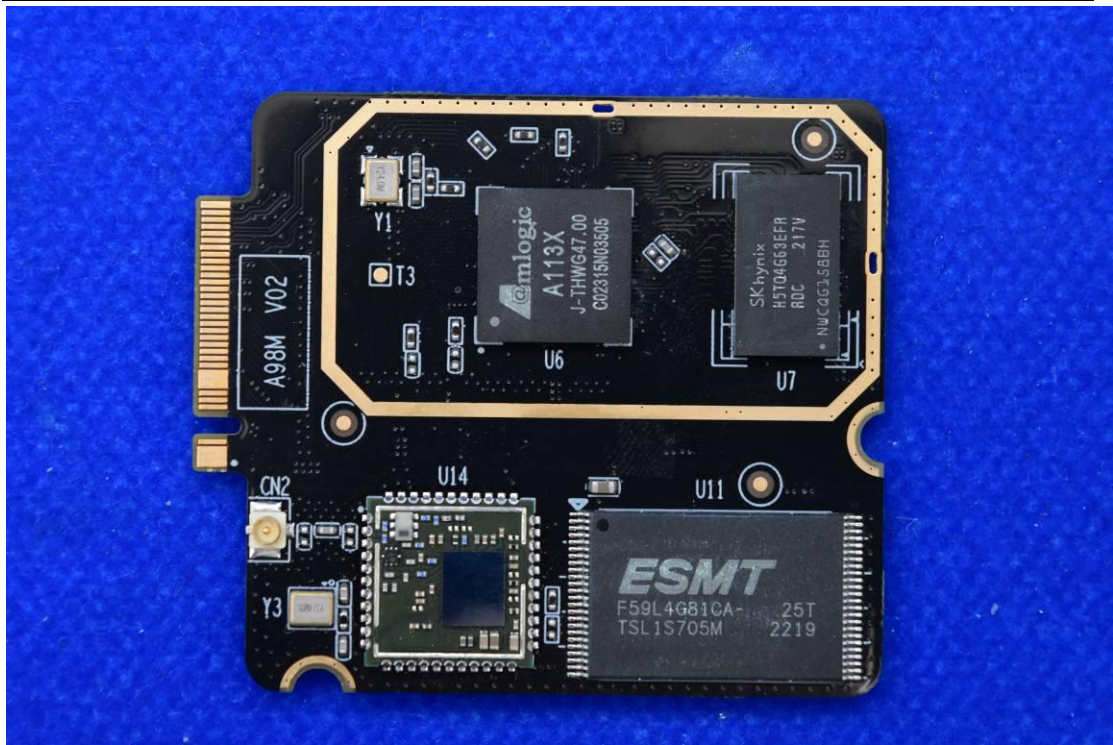

FCC ID: 2BABF-ASR003

## Internal Photos

### 1. EUT uncover view

## 2. Antenna view