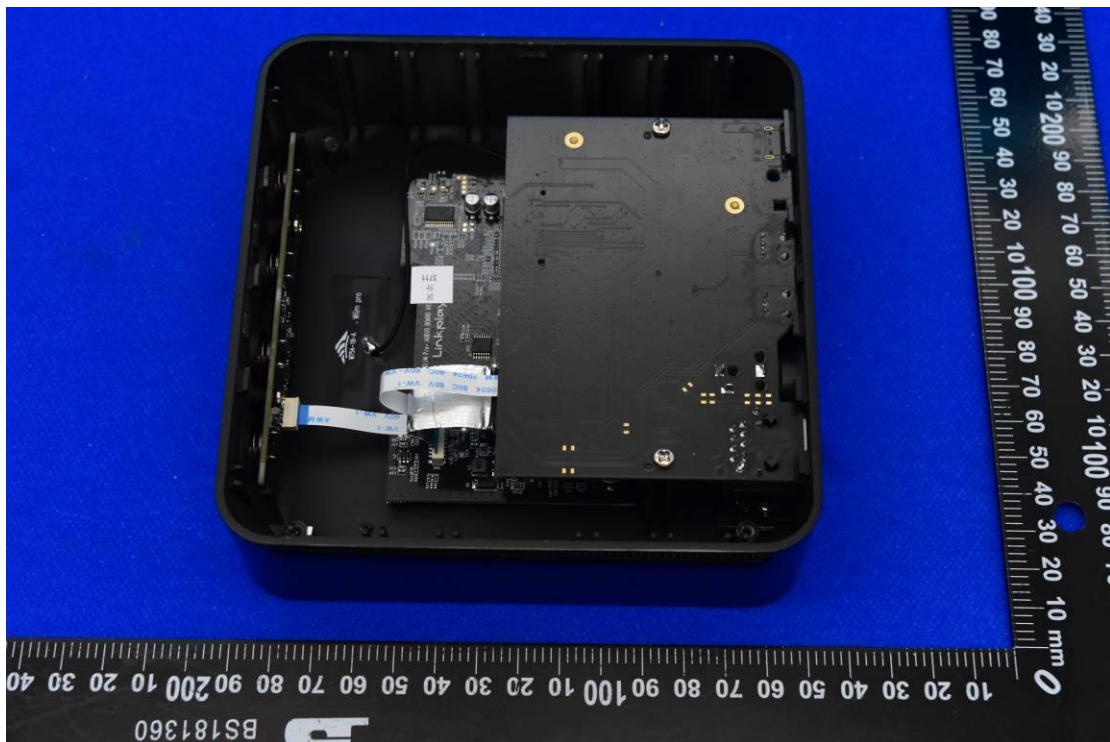

FCC ID: 2BABF-ASR003

## Internal Photos

## 2. Antenna view