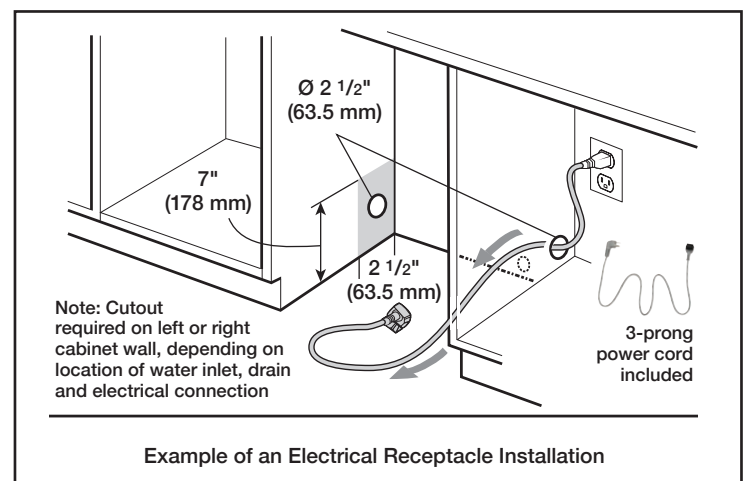

24" Recessed Handle Dishwasher

100 Series – Stainless Steel SHEM3AY56N

BOSCH

Invented for life

Installation Details

The electrical power cord and drain connections are in the rear of the appliance. The inlet is in the front. Extension for drain hose available as accessory. Junction Box for hard wired connection available as an accessory.