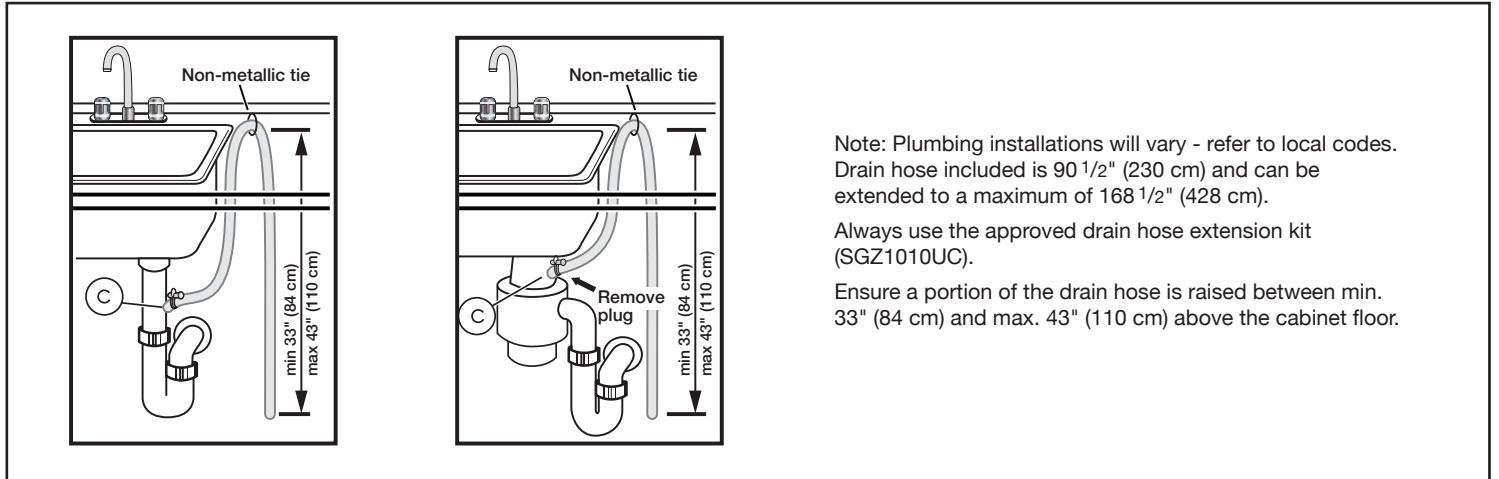

24" Recessed Handle Dishwasher

100 Series – Stainless Steel SHEM3AY56N

BOSCH

Invented for life

Installation Details

Accessories: To purchase Bosch accessories, cleaners & parts please visit www.bosch-home.com/us/store or call 1-800-944-2904 (Mon to Fri 5 am to 6 pm PST, Sat 6 am to 3 pm PST).

Notes: All height, width and depth dimensions are shown in inches. BSH reserves the absolute and unrestricted right to change product materials and specifications, at any time, without notice. Consult the product's installation instructions for final dimensional data and other details prior to making cutout.