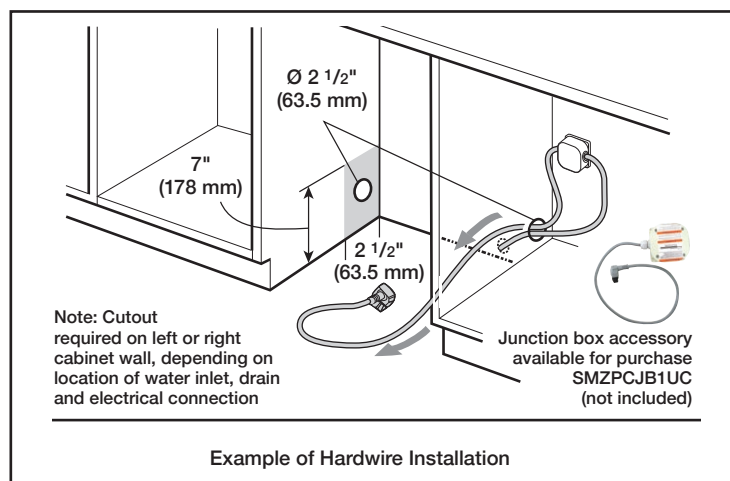

24" Recessed Handle Dishwasher

100 Series – Stainless Steel SHEM3AY56N

BOSCH

Invented for life

Installation Details

The electrical power cord and drain connections are in the rear of the appliance. The inlet is in the front. Extension for drain hose available as accessory. Junction Box for hard wired connection available as an accessory.