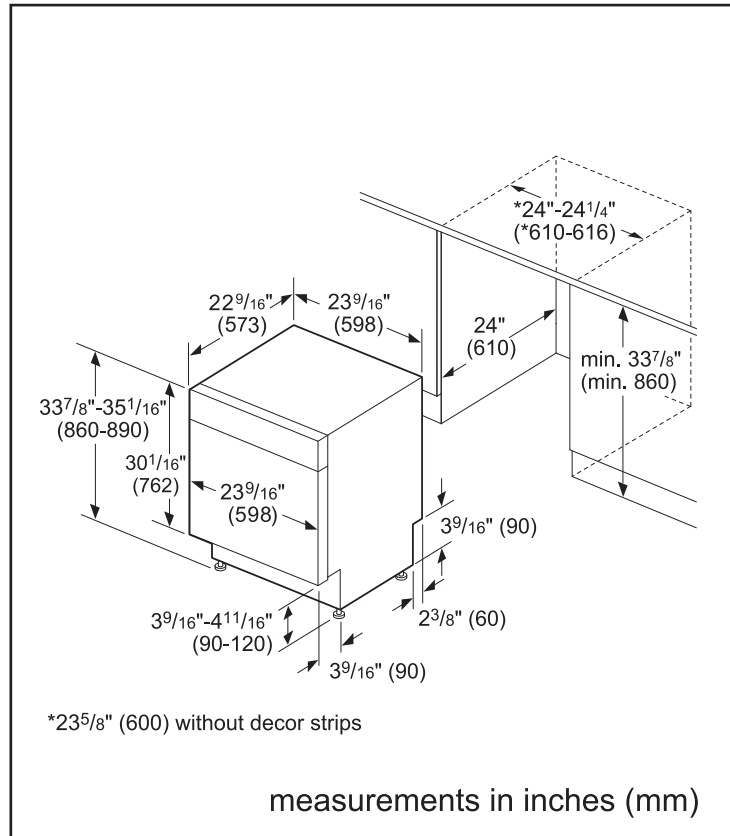

Dimensions & Weight

Overall appliance dimensions (HxWxD) (in)	33 7/8" x 23 9/16" x 22 9/16"
Required cutout size (HxWxD) (in)	33 7/8" x 24" x 24"
Adjustable feet	Yes
Net weight (lbs)	76 lbs

Accessories—Optional

24" Recessed Handle Dishwasher

100 Series – Stainless Steel SHEM3AY56N

BOSCH

Invented for life

Installation Details

The electrical power cord and drain connections are in the rear of the appliance. The inlet is in the front. Extension for drain hose available as accessory. Junction Box for hard wired connection available as an accessory.

Notes: All height, width and depth dimensions are shown in inches. BSH reserves the absolute and unrestricted right to change product materials and specifications, at any time, without notice. Consult the product's installation instructions for final dimensional data and other details prior to making cutout.