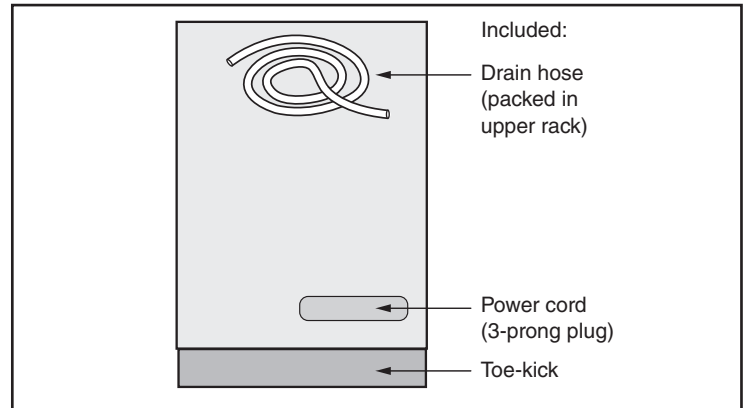

24" Recessed Handle Dishwasher

100 Series – Stainless Steel SHEM3AY56N

BOSCH

Invented for life

Installation Details

The electrical power cord and drain connections are in the rear of the appliance. The inlet is in the front. Extension for drain hose available as accessory. Junction Box for hard wired connection available as an accessory.