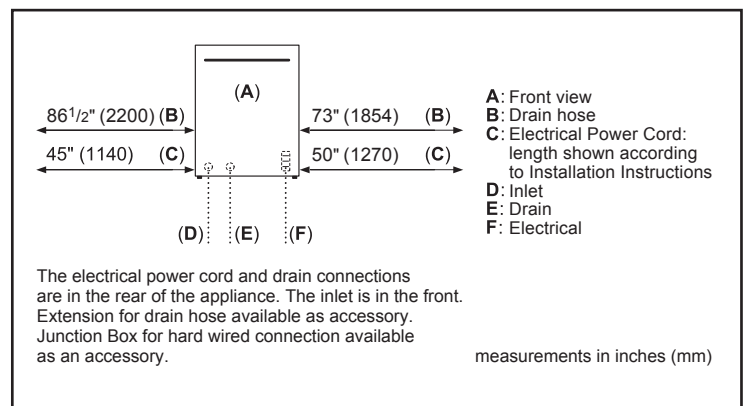

24" Recessed Handle Dishwasher

100 Series – Stainless Steel SHEM3AY56N

BOSCH

Invented for life

Installation Details

The electrical power cord and drain connections are in the rear of the appliance. The inlet is in the front. Extension for drain hose available as accessory. Junction Box for hard wired connection available as an accessory.