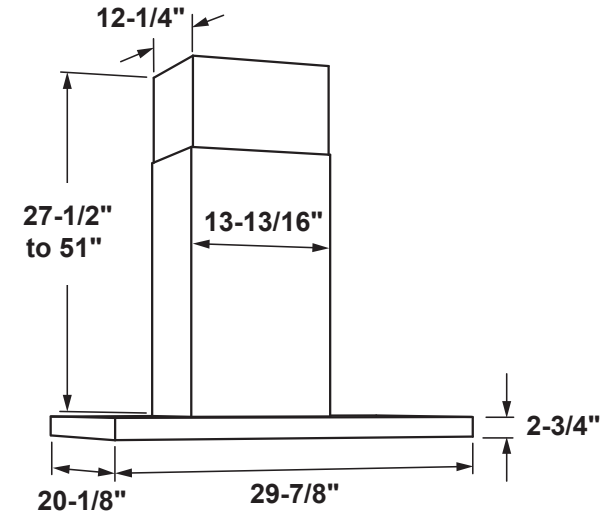

UVW9301SL/BL

30" WiFi Enabled Designer Wall Mount Hood w/Perimeter Venting

DIMENSIONS AND INSTALLATION INFORMATION (IN INCHES)

INSTALLATION INFORMATION:

Before installing, consult Use & Care/installation instructions packed with product for current dimensional data.

OPTIONAL ACCESSORIES

UX12DC9SLSS/BLTS – 12(ft.) Ceiling Duct Cover Kit
Max ceiling height installation with kit – 12'-0" (30" hood spacing)

UX14DC9SLSS/BLTS – 14(ft.) Ceiling Duct Cover Kit
Max ceiling height installation with kit – 14'-0"

UXCF91 – Charcoal Filter (needed if used in recirculation mode)

UXRC1 – Remote Control (Wireless)

AMP RATING	
120V	TBD

30" models require a 30"-wide opening
*The supplied duct cover fits 7'-7" to 10'-6" ceiling heights
(12' ceiling height with optional high ceiling kit UX12DC9SLSS/UX12DCBLTS)
(14' ceiling height with optional high ceiling kit UX14DC9SLSS/UX14DC9BLTS)