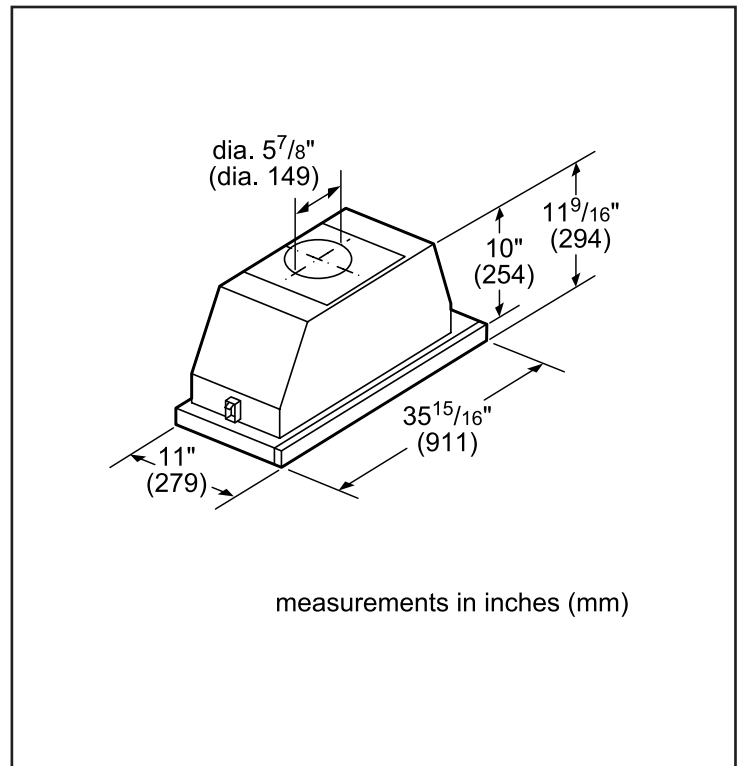

36" Pull-Out Hood

500 Series – Stainless Steel HUI56551UC

BOSCH

Invented for life

Installation Details

For help and assistance with Bosch accessories please visit: www.bosch-eshop.com/eshop/bosch/us or call 1-800-944-2904 Mon-Fri 5am to 6pm PST Sat 6am to 3pm PST

Notes: All height, width and depth dimensions are shown in inches. BSH reserves the absolute and unrestricted right to change product materials and specifications, at any time, without notice. Consult the product's installation instructions for final dimensional data and other details prior to making cutout. Applicable product warranty can be found in accompanying product literature or you may contact your account manager for further details.

Warranties: Bosch warrants that the Product is free from defects in materials and workmanship for a period of three hundred and sixty-five (365) days from the date of purchase. The foregoing timeline begins to run upon the date of purchase, and shall not be stalled, tolled, extended, or suspended, for any reason whatsoever. This Product is also warranted to be free from cosmetic defects in material and workmanship (such as scratches of stainless steel, paint/porcelain blemishes, chip, dents, or other damage) to the finish of the Product, for a period of thirty (30) days from the date of purchase or closing date for new construction. This cosmetic warranty excludes slight color variations due to inherent differences in painted and porcelain parts, as well as differences caused by kitchen lighting, product location, or other similar factors. This cosmetic warranty specifically excludes any display, floor, "As Is", or "B" stock appliances.

For more information on our entire line of products, go to www.bosch-home.com/us or call 1-800-944-2904

© BSH Home Appliances Corporation. All rights reserved. Bosch is a registered trademark of Robert Bosch GmbH.