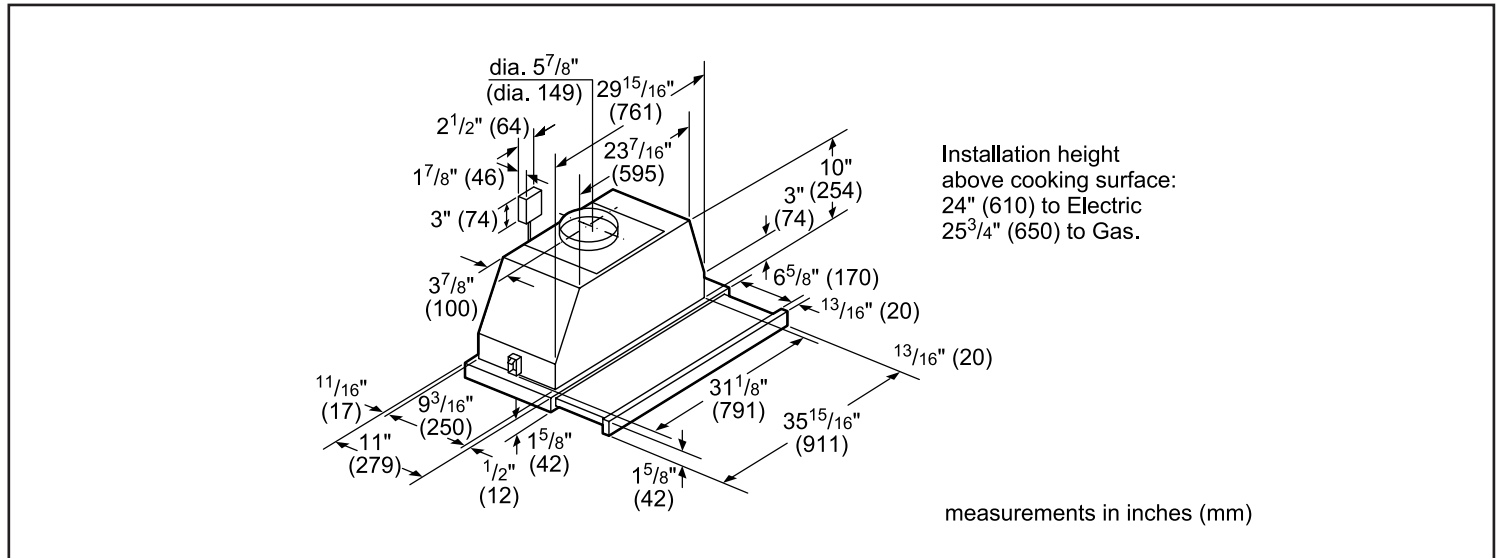

36" Pull-Out Hood

500 Series – Stainless Steel HUI56551UC

BOSCH

Invented for life

Installation Details

For help and assistance with Bosch accessories please visit: www.bosch-eshop.com/eshop/bosch/us or call 1-800-944-2904 Mon-Fri 5am to 6pm PST Sat 6am to 3pm PST

Notes: All height, width and depth dimensions are shown in inches. BSH reserves the absolute and unrestricted right to change product materials and specifications, at any time, without notice. Consult the product's installation instructions for final dimensional data and other details prior to making cutout. Applicable product warranty can be found in accompanying product literature or you may contact your account manager for further details.

Warranties: Bosch warrants that the Product is free from defects in materials and workmanship for a period of three hundred and sixty-five (365) days from the date of purchase. The foregoing timeline begins to run upon the date of purchase, and shall not be stalled, tolled, extended, or suspended, for any reason whatsoever. This Product is also warranted to be free from cosmetic defects in material and workmanship (such as scratches of stainless steel, paint/porcelain blemishes, chip, dents, or other damage) to the finish of the Product, for a period of thirty (30) days from the date of purchase or closing date for new construction. This cosmetic warranty excludes slight color variations due to inherent differences in painted and porcelain parts, as well as differences caused by kitchen lighting, product location, or other similar factors. This cosmetic warranty specifically excludes any display, floor, "As Is", or "B" stock appliances.

For more information on our entire line of products, go to www.bosch-home.com/us or call 1-800-944-2904

© BSH Home Appliances Corporation. All rights reserved. Bosch is a registered trademark of Robert Bosch GmbH.