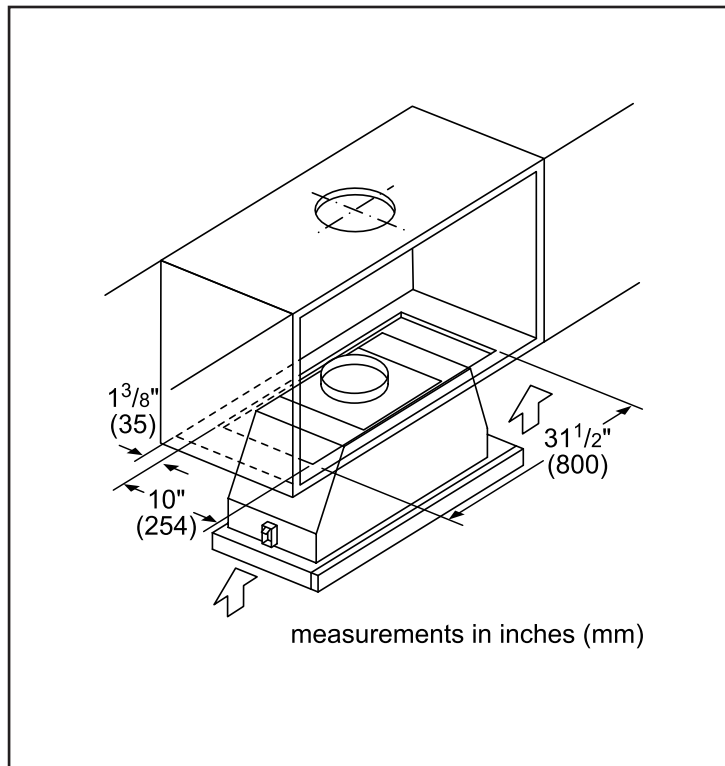

36" Pull-Out Hood

500 Series – Stainless Steel HUI56551UC

BOSCH

Invented for life

Installation Details

For help and assistance with Bosch accessories please visit: www.bosch-eshop.com/eshop/bosch/us or call 1-800-944-2904 Mon-Fri 5am to 6pm PST Sat 6am to 3pm PST

Notes: All height, width and depth dimensions are shown in inches. BSH reserves the absolute and unrestricted right to change product materials and specifications, at any time, without notice. Consult the product's installation instructions for final dimensional data and other details prior to making cutout. Applicable product warranty can be found in accompanying product literature or you may contact your account manager for further details.

Warranties: Bosch warrants that the Product is free from defects in materials and workmanship for a period of three hundred and sixty-five (365) days from the date of purchase. The foregoing timeline begins to run upon the date of purchase, and shall not be stalled, tolled, extended, or suspended, for any reason whatsoever. This Product is also warranted to be free from cosmetic defects in material and workmanship (such as scratches of stainless steel, paint/porcelain blemishes, chip, dents, or other damage) to the finish of the Product, for a period of thirty (30) days from the date of purchase or closing date for new construction. This cosmetic warranty excludes slight color variations due to inherent differences in painted and porcelain parts, as well as differences caused by kitchen lighting, product location, or other similar factors. This cosmetic warranty specifically excludes any display, floor, "As Is", or "B" stock appliances.

For more information on our entire line of products, go to www.bosch-home.com/us or call 1-800-944-2904

© BSH Home Appliances Corporation. All rights reserved. Bosch is a registered trademark of Robert Bosch GmbH.