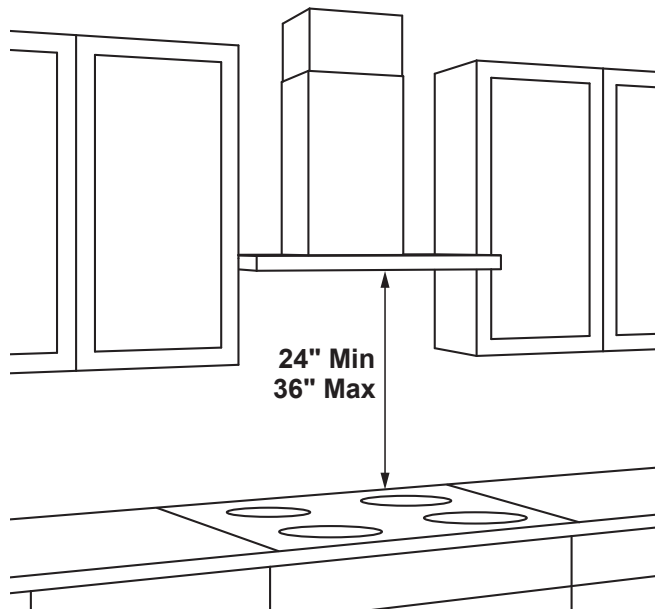

### DIMENSIONS AND INSTALLATION INFORMATION (IN INCHES)

#### OPTIONAL ACCESSORIES

UX12DC9SLSS/BLTS – 12(ft.) Ceiling Duct Cover Kit  
Max ceiling height installation with kit – 12'-0" (30" hood spacing)

UX14DC9SLSS/BLTS – 14(ft.) Ceiling Duct Cover Kit  
Max ceiling height installation with kit – 14'-0"

UXCF91 – Charcoal Filter (needed if used in recirculation mode)

UXRC1 – Remote Control (Wireless)

AMP RATING	
120V	TBD

30" models require a 30"-wide opening  
\*The supplied duct cover fits 7'-7" to 10'-6" ceiling heights  
(12' ceiling height with optional high ceiling kit UX12DC9SLSS/UX12DCBLTS)  
(14' ceiling height with optional high ceiling kit UX14DC9SLSS/UX14DC9BLTS)