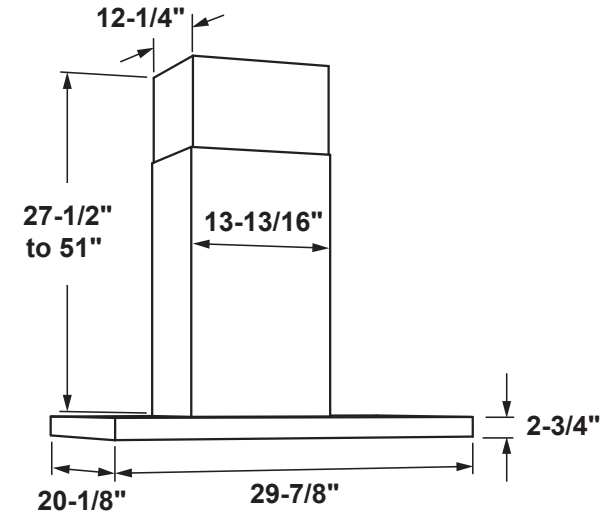

UVW9301SL/BL

30" WiFi Enabled Designer Wall Mount Hood w/Perimeter Venting

DIMENSIONS AND INSTALLATION INFORMATION (IN INCHES)

INSTALLATION INFORMATION:

Before installing, consult Use & Care/installation instructions packed with product for current dimensional data.

OPTIONAL ACCESSORIES

UX12DC9SLSS/BLTS – 12(ft.) Ceiling Duct Cover Kit
Max ceiling height installation with kit – 12'-0" (30" hood spacing)

UX14DC9SLSS/BLTS – 14(ft.) Ceiling Duct Cover Kit
Max ceiling height installation with kit – 14'-0"

UXCF91 – Charcoal Filter (needed if used in recirculation mode)

UXRC1 – Remote Control (Wireless)

AMP RATING	
120V	TBD

30" models require a 30"-wide opening
*The supplied duct cover fits 7'-7" to 10'-6" ceiling heights
(12' ceiling height with optional high ceiling kit UX12DC9SLSS/UX12DCBLTS)
(14' ceiling height with optional high ceiling kit UX14DC9SLSS/UX14DC9BLTS)

The vent hood must be installed 24" min. above the cooking surface. For optimal performance, installing the hood more than 36" above the cooking surface is not recommended. The hood installation height above the cooking surface depends upon ceiling height. The telescopic duct cover conceals the ductwork running from the top of the hood to the ceiling.

NOTE: Installation height should be measured from the cooking surface to the lowest part of the hood. This hood may be installed onto a wall and vented to the outdoors, or it can be installed for recirculating operation. Parts for recirculating operation are supplied with the hood.

For answers to your Monogram, GE Café™, GE Profile™ or GE Appliances product questions, visit our website at geappliances.com or call GE Answer Center® Service, 800.626.2000.

Specification Revised 10/21