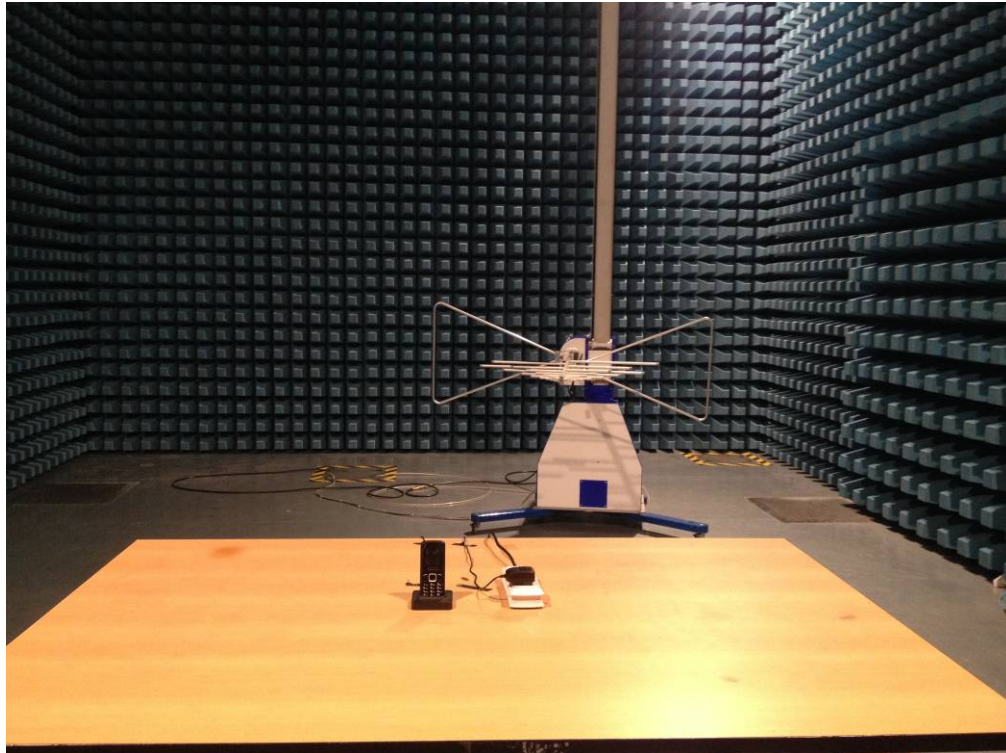

EIRP Test Setup

FCC Part 22H/24E Radiated Emission below 1GHz
- Front

-Rear

FCC Part 22H/24E Radiated Emission above 1GHz

-Front

-Rear