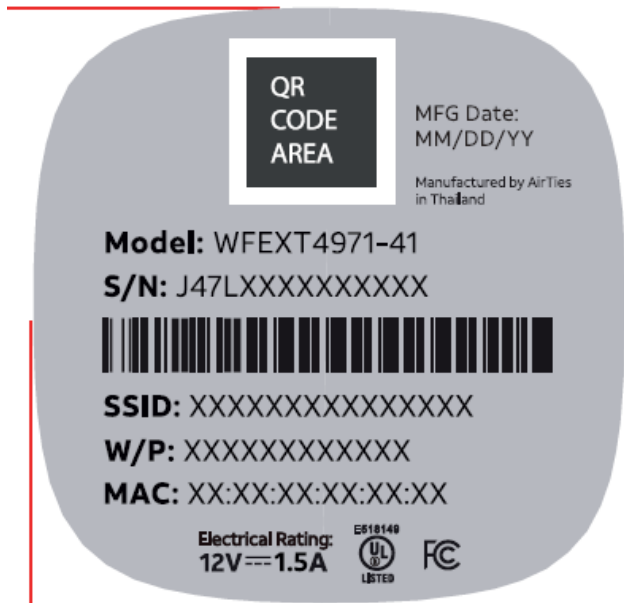

Label Location

Label Here

<Bottom of the EUT>

FCC ID

Model: WFEXT4971-41
FCC ID: Z3WAIR4971