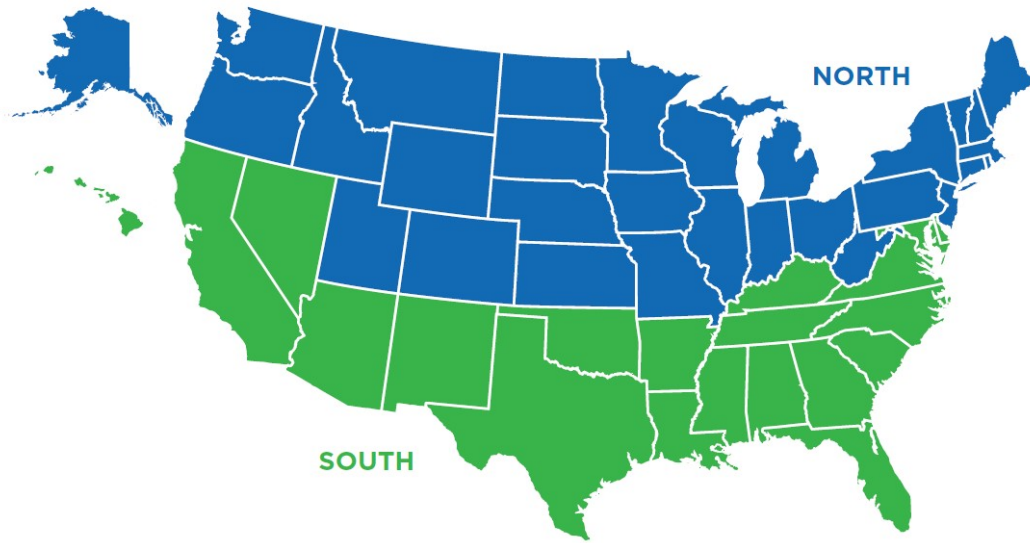

Inflation Reduction Act 25C Tax Credit Qualified Product List

Current List as of 09.18.2023

North Qualified Products

Brand	AHRI Number	Outdoor Unit Model Number	Indoor Unit Model Number
Mitsubishi Electric	210819459	MUFZ-KJ09NAHZ***	MFZ-KJ09NA***
Mitsubishi Electric	210819460	MUFZ-KJ12NAHZ***	MFZ-KJ12NA***
Mitsubishi Electric	210819447	MUFZ-KJ15NAHZ***	MFZ-KJ15NA***
Mitsubishi Electric	210819448	MUFZ-KJ18NAHZ***	MFZ-KJ18NA***
Mitsubishi Electric	201754427	MUZ-FH06NAH	MSZ-FH06NA**
Mitsubishi Electric	201754297	MUZ-FH09NAH	MSZ-FH09NA**
Mitsubishi Electric	201754299	MUZ-FH12NAH	MSZ-FH12NA**
Mitsubishi Electric	201754301	MUZ-FH15NAH	MSZ-FH15NA**
Mitsubishi Electric	201754303	MUZ-FH18NAH2	MSZ-FH18NA**
Mitsubishi Electric	209832199	MUZ-FS06NA***	MSZ-FS06NA***
Mitsubishi Electric	209832200	MUZ-FS06NAH***	MSZ-FS06NA***
Mitsubishi Electric	209832201	MUZ-FS09NA***	MSZ-FS09NA***
Mitsubishi Electric	209832202	MUZ-FS09NAH***	MSZ-FS09NA***
Mitsubishi Electric	209832203	MUZ-FS12NA***	MSZ-FS12NA***
Mitsubishi Electric	209832204	MUZ-FS12NAH***	MSZ-FS12NA***
Mitsubishi Electric	209832205	MUZ-FS15NA***	MSZ-FS15NA***
Mitsubishi Electric	209832206	MUZ-FS15NAH***	MSZ-FS15NA***
Mitsubishi Electric	209832207	MUZ-FS18NA***	MSZ-FS18NA***
Mitsubishi Electric	209832208	MUZ-FS18NAH***	MSZ-FS18NA***
Mitsubishi Electric	202680594	MUZ-GL09NA***	MSZ-GL09NA***
Mitsubishi Electric	202680595	MUZ-GL12NA***	MSZ-GL12NA***
Mitsubishi Electric	202680596	MUZ-GL15NA***	MSZ-GL15NA***