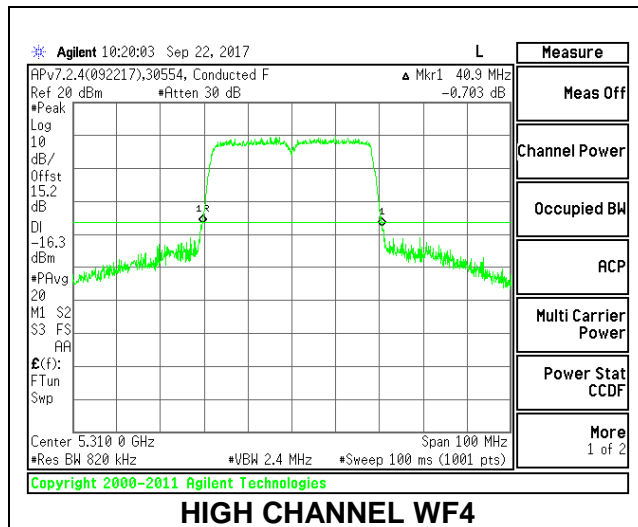

HIGH CHANNEL