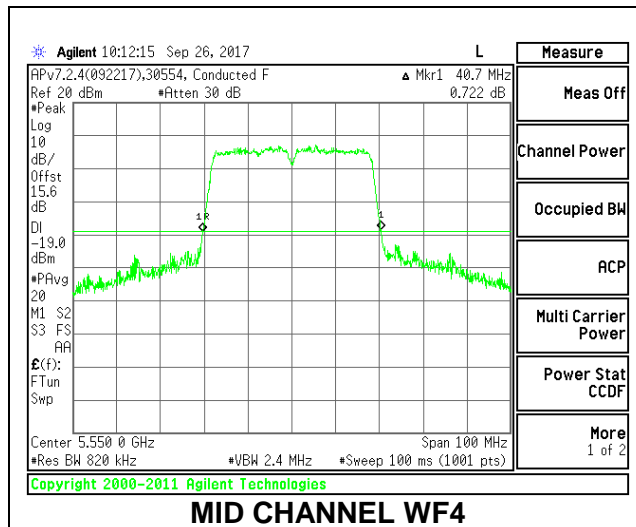

MID CHANNEL