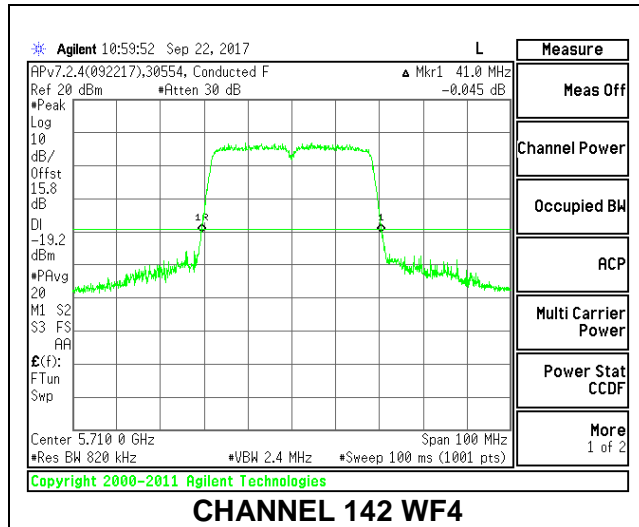

**LOW CHANNEL**

**MID CHANNEL**

**HIGH CHANNEL**

**CHANNEL 142**

**2TX Antenna WF4 + Antenna WF2 BF Mode**

Channel	Frequency (MHz)	26 dB Bandwidth WF4 (MHz)	26 dB Bandwidth WF2 (MHz)
Low	5510	40.60	40.30
Mid	5550	40.70	40.50
High	5670	40.70	40.30
142	5710	40.80	40.40