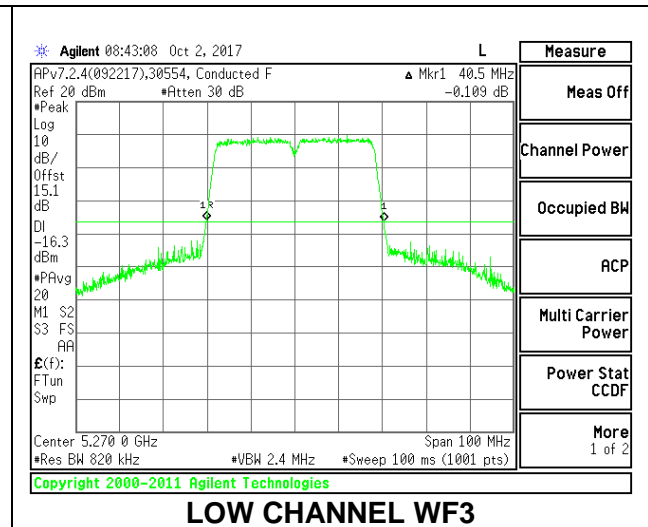

**LOW CHANNEL**

**HIGH CHANNEL**

**2TX Antenna WF4 + Antenna WF3 BF Mode**

Channel	Frequency (MHz)	26 dB Bandwidth	
		WF4 (MHz)	WF3 (MHz)
Low	5270	40.90	40.50
High	5310	40.60	39.40

**LOW CHANNEL**

**HIGH CHANNEL**