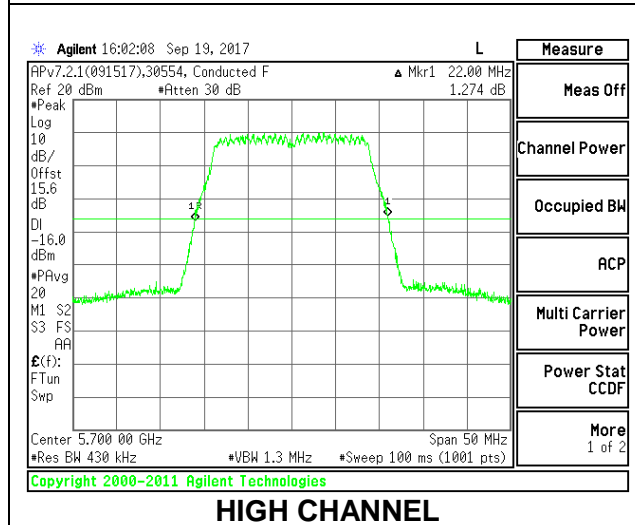

LOW CHANNEL

HIGH CHANNEL