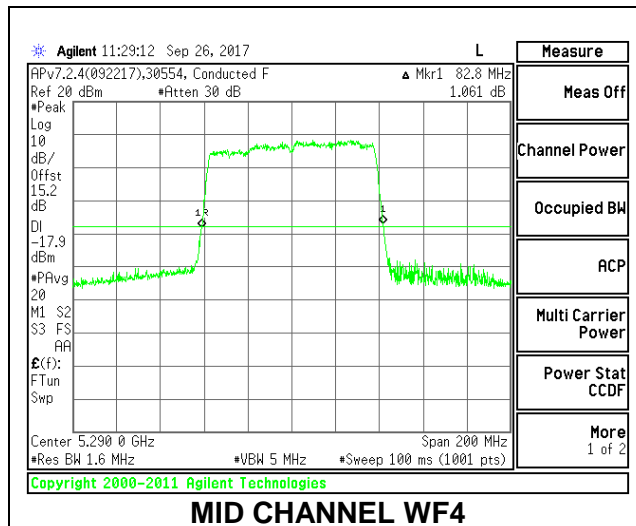

2TX Antenna WF4 + Antenna WF2 BF Mode

Channel	Frequency (MHz)	26 dB Bandwidth WF4 (MHz)	26 dB Bandwidth WF2 (MHz)
Mid	5290	82.80	83.00

MID CHANNEL