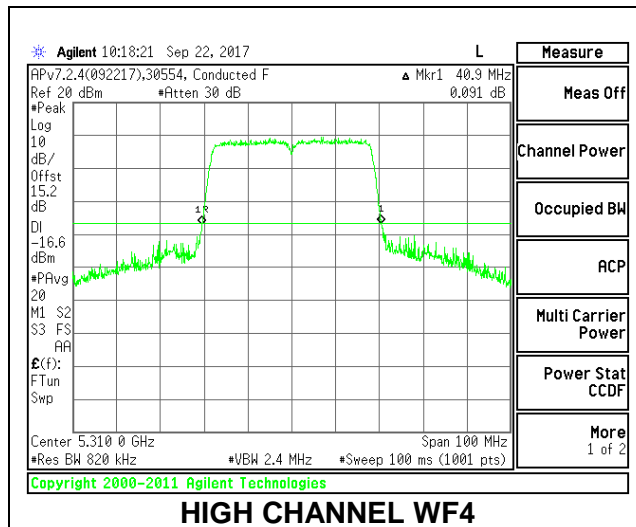

HIGH CHANNEL