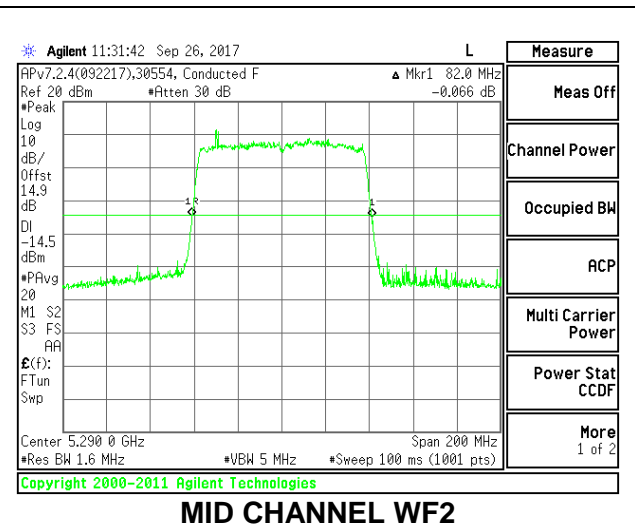

2TX Antenna WF3 + Antenna WF2 BF Mode

Channel	Frequency (MHz)	26 dB Bandwidth WF3 (MHz)	26 dB Bandwidth WF2 (MHz)
Mid	5290	82.40	82.00

MID CHANNEL