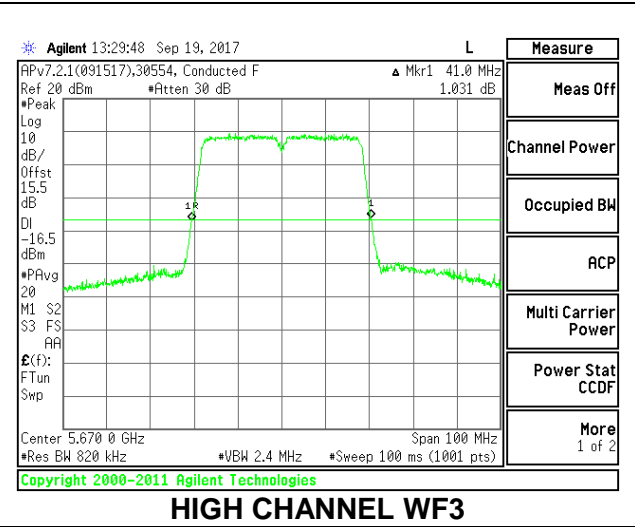

HIGH CHANNEL