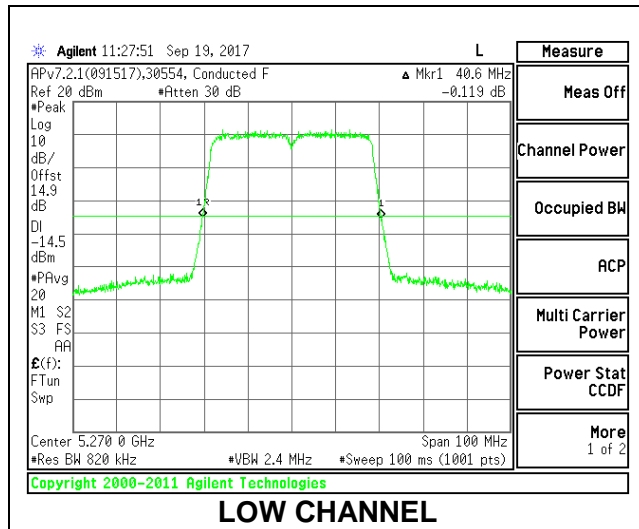

1TX Antenna WF2

Channel	Frequency	26dB Bandwidth
	(MHz)	(MHz)
Low	5270	40.60
High	5310	40.60