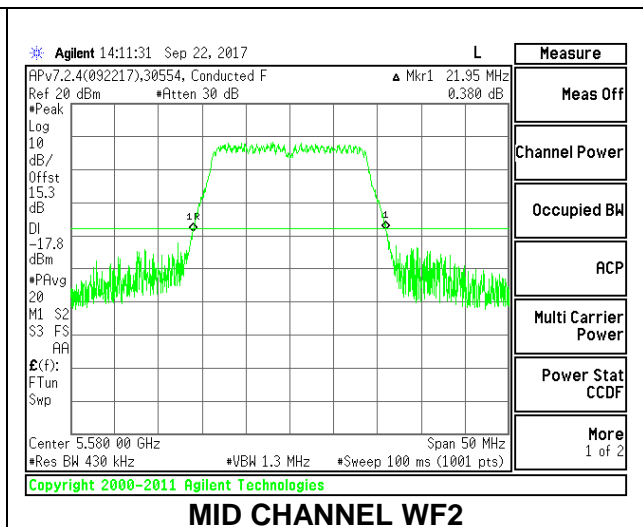

MID CHANNEL