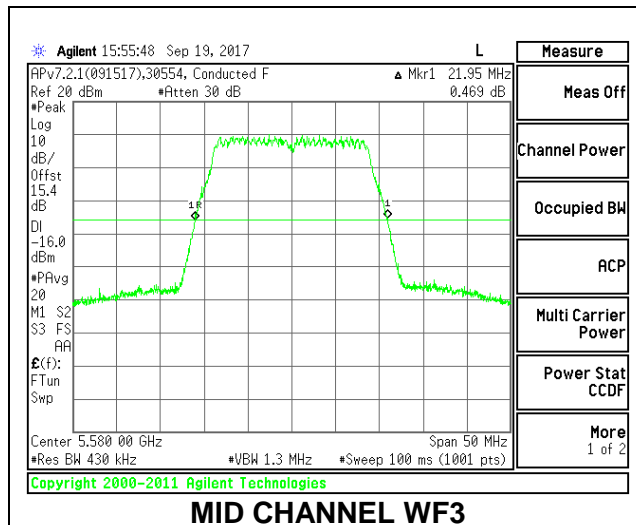

MID CHANNEL