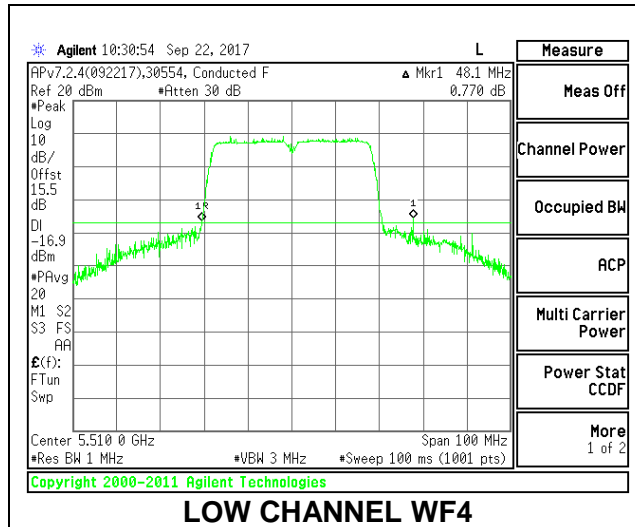

2TX Antenna WF4 + Antenna WF2 SDM Mode

Channel	Frequency (MHz)	26 dB Bandwidth WF4 (MHz)	26 dB Bandwidth WF2 (MHz)
Low	5510	48.10	40.30
Mid	5550	40.70	40.50
High	5670	41.10	40.40
142	5710	41.00	40.30

LOW CHANNEL