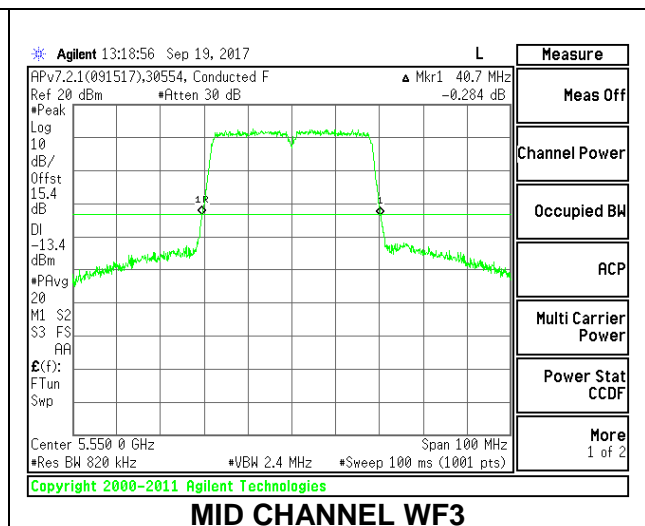

MID CHANNEL