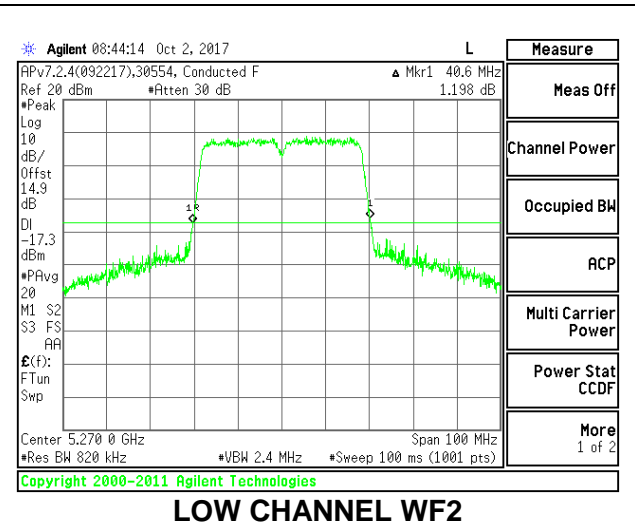

LOW CHANNEL WF2