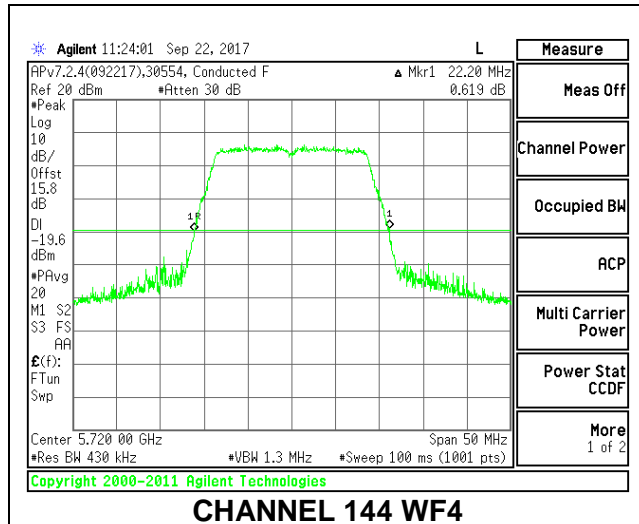

**LOW CHANNEL**

**MID CHANNEL**

**HIGH CHANNEL**

**CHANNEL 144**

**2TX Antenna WF4 + Antenna WF2 BF Mode**

Channel	Frequency (MHz)	26 dB Bandwidth WF4 (MHz)	26 dB Bandwidth WF3 (MHz)
Low	5500	22.05	21.85
Mid	5580	22.00	21.85
High	5700	22.15	21.60
144	5720	22.05	21.75