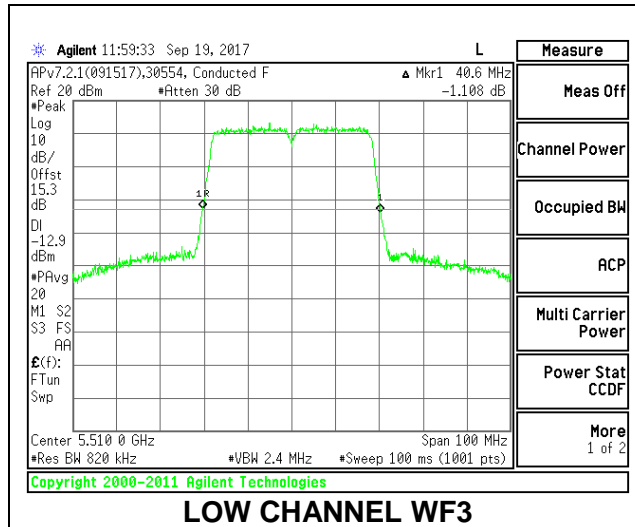

2TX Antenna WF3 + Antenna WF2 CDD Mode

Channel	Frequency (MHz)	26 dB Bandwidth WF3 (MHz)	26 dB Bandwidth WF2 (MHz)
Low	5510	40.60	40.30
Mid	5550	40.70	40.40
High	5670	40.80	40.70
142	5710	40.60	40.50

LOW CHANNEL