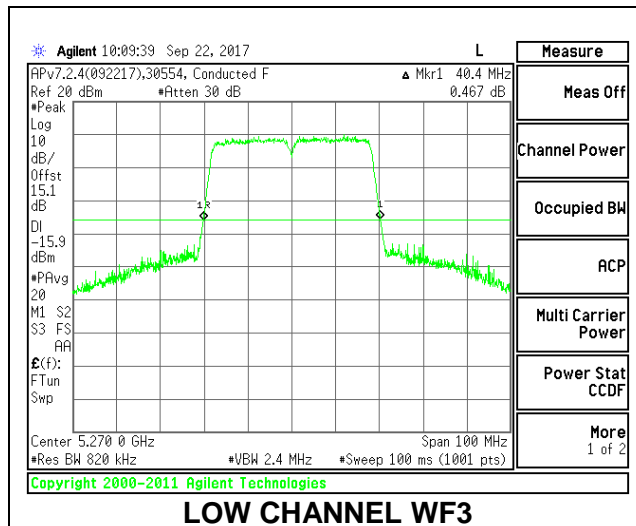

2TX Antenna WF3 + Antenna WF2 SDM Mode

Channel	Frequency (MHz)	26 dB Bandwidth WF3 (MHz)	26 dB Bandwidth WF2 (MHz)
Low	5270	40.40	40.50
High	5310	40.50	40.50

LOW CHANNEL