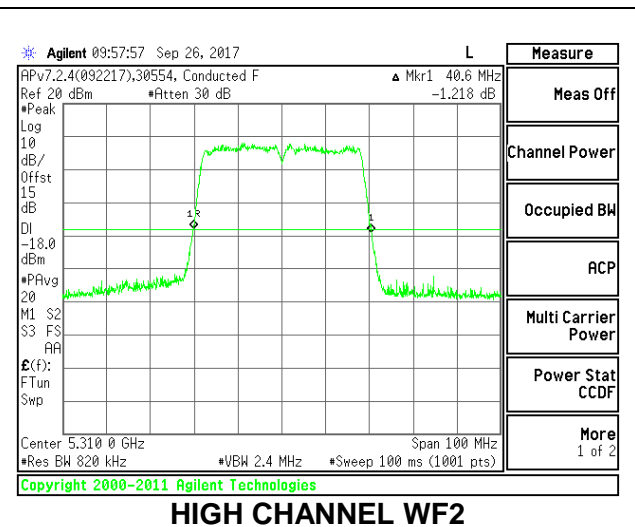

Channel	Frequency (MHz)	26 dB Bandwidth WF3 (MHz)	26 dB Bandwidth WF2 (MHz)
Low	5270	40.60	40.60
High	5310	39.80	40.60

**LOW CHANNEL**

**LOW CHANNEL WF3**

**LOW CHANNEL WF2**

**HIGH CHANNEL**

**HIGH CHANNEL WF3**