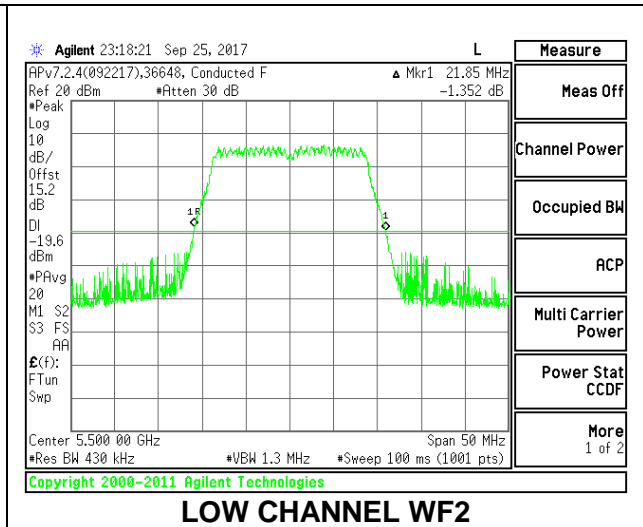

2TX Antenna WF4 + Antenna WF2 BF Mode

Channel	Frequency (MHz)	26 dB Bandwidth WF4 (MHz)	26 dB Bandwidth WF3 (MHz)
Low	5500	22.05	21.85
Mid	5580	22.00	21.85
High	5700	22.15	21.60
144	5720	22.05	21.75

LOW CHANNEL