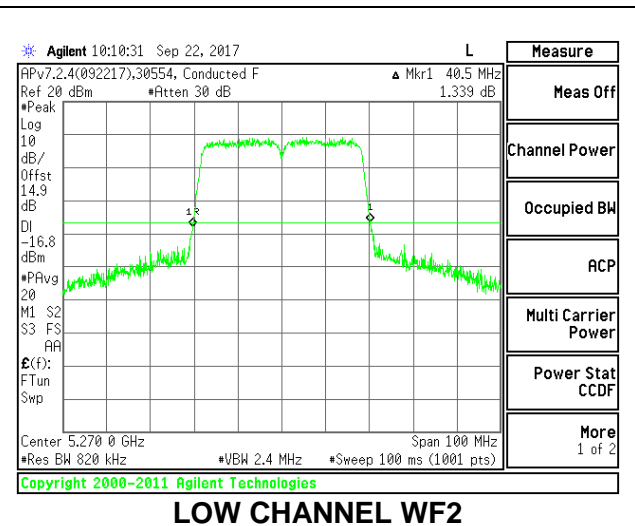

2TX Antenna WF3 + Antenna WF2 SDM Mode

Channel	Frequency (MHz)	26 dB Bandwidth WF3 (MHz)	26 dB Bandwidth WF2 (MHz)
Low	5270	40.40	40.50
High	5310	40.50	40.50

LOW CHANNEL