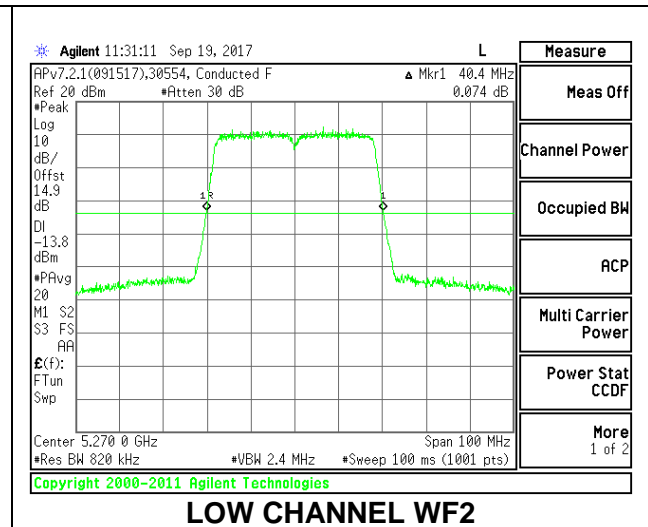

2TX Antenna WF4 + Antenna WF2 CDD Mode

Channel	Frequency (MHz)	26 dB Bandwidth	
		WF4 (MHz)	WF2 (MHz)
Low	5270	41.10	40.40
High	5310	40.80	40.70

LOW CHANNEL