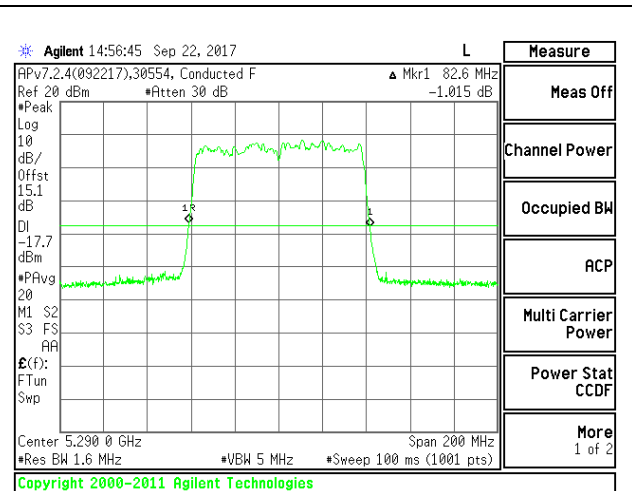

MID CHANNEL WF3