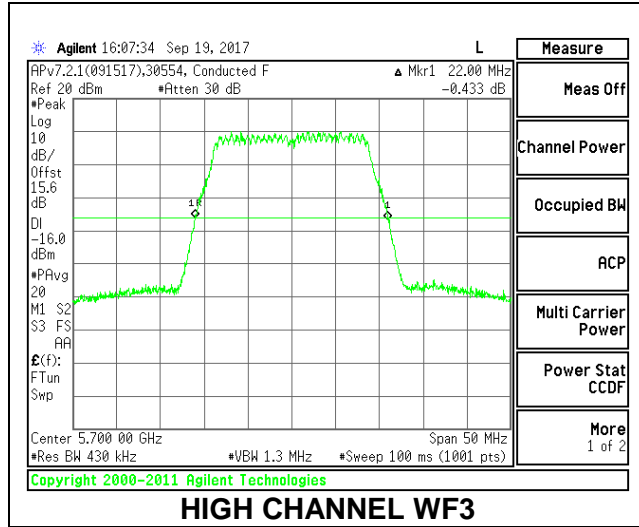

HIGH CHANNEL