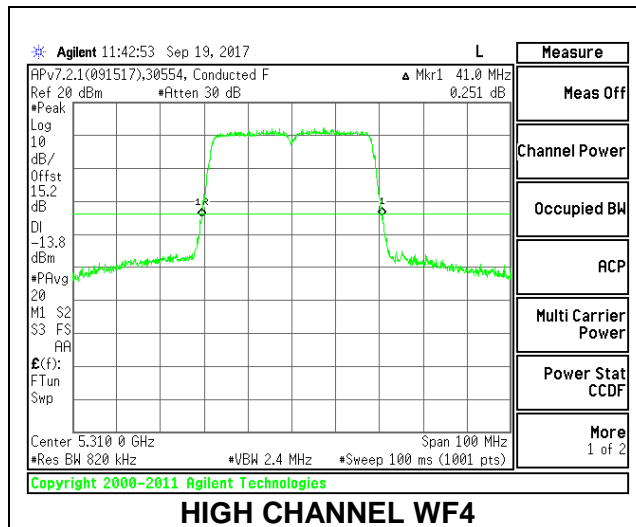

HIGH CHANNEL