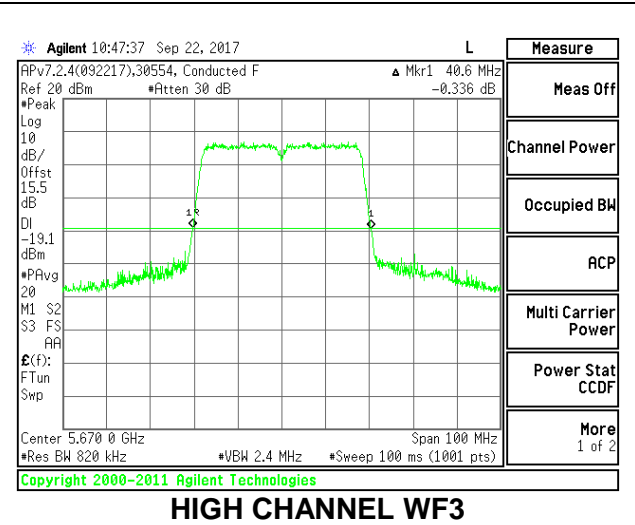

HIGH CHANNEL