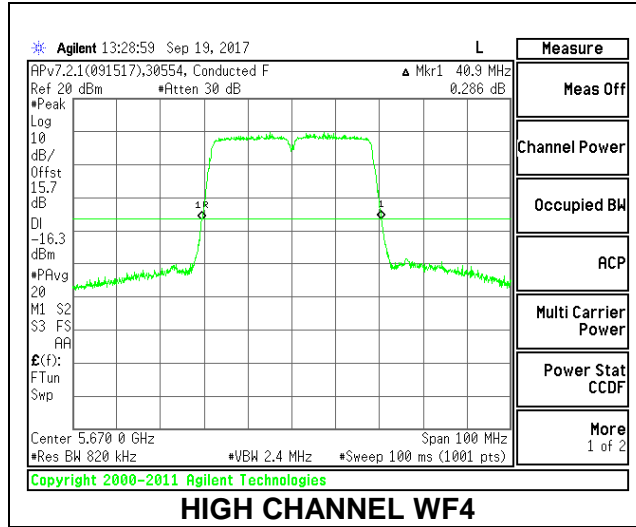

HIGH CHANNEL