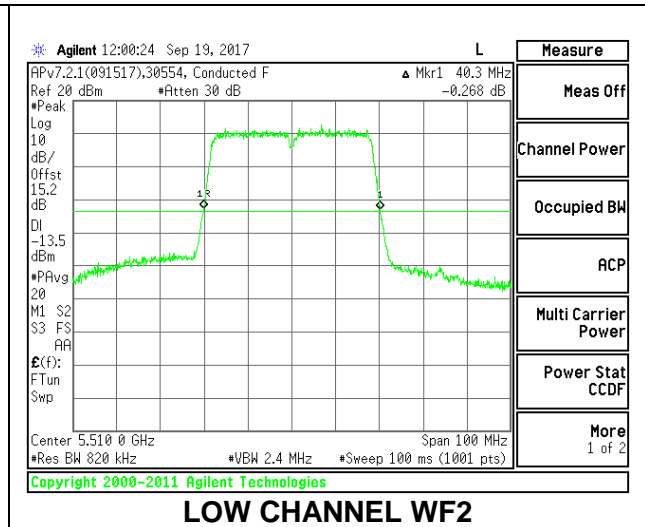

2TX Antenna WF3 + Antenna WF2 CDD Mode

Channel	Frequency (MHz)	26 dB Bandwidth WF3 (MHz)	26 dB Bandwidth WF2 (MHz)
Low	5510	40.60	40.30
Mid	5550	40.70	40.40
High	5670	40.80	40.70
142	5710	40.60	40.50

LOW CHANNEL