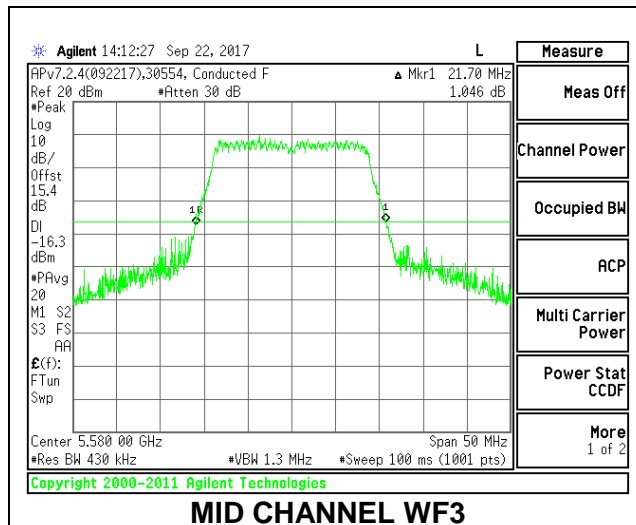

MID CHANNEL