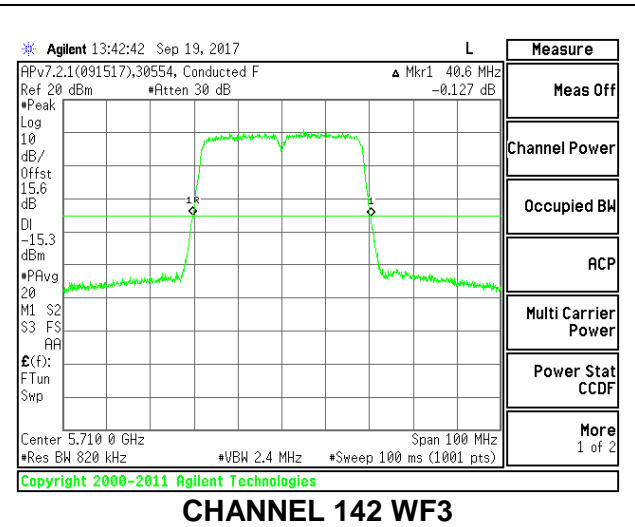

**LOW CHANNEL**

**MID CHANNEL**

**HIGH CHANNEL**

**CHANNEL 142**

**2TX Antenna WF4 + Antenna WF3 SDM Mode**

Channel	Frequency (MHz)	26 dB Bandwidth WF4 (MHz)	26 dB Bandwidth WF3 (MHz)
Low	5510	47.20	40.60
Mid	5550	41.10	40.50
High	5670	40.80	40.60
142	5710	40.90	40.40