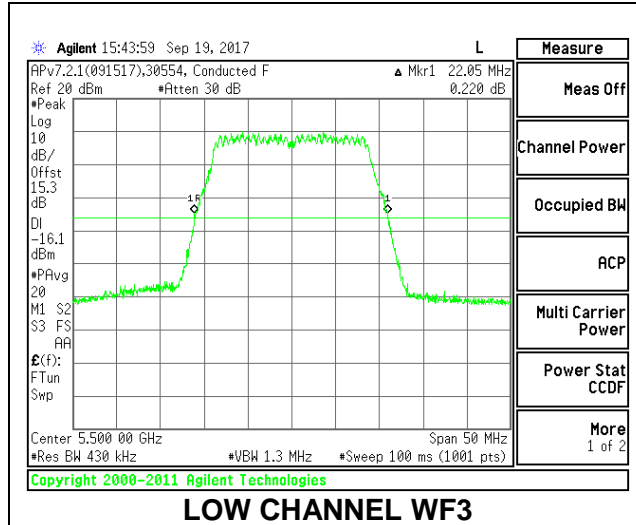

2TX Antenna WF3 + Antenna WF2 CDD Mode

Channel	Frequency (MHz)	26 dB Bandwidth WF3 (MHz)	26 dB Bandwidth WF2 (MHz)
Low	5500	22.05	22.15
Mid	5580	21.95	22.25
High	5700	22.00	22.05
144	5720	22.00	22.10

LOW CHANNEL