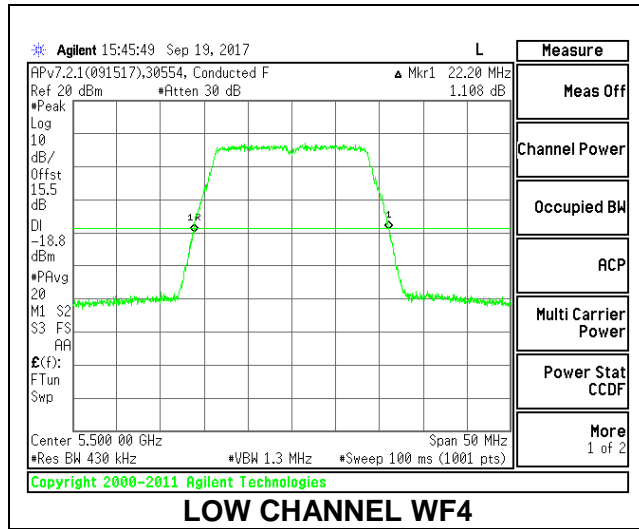

3TX Antenna WF4 + Antenna WF3 + Antenna WF2 CDD Mode

Channel	Frequency (MHz)	26 dB Bandwidth WF4 (MHz)	26 dB Bandwidth WF3 (MHz)	26 dB Bandwidth WF2 (MHz)
Low	5500	22.20	21.90	22.25
Mid	5580	22.30	22.05	22.00
High	5700	22.25	22.00	22.10
144	5720	22.25	22.00	22.10

LOW CHANNEL