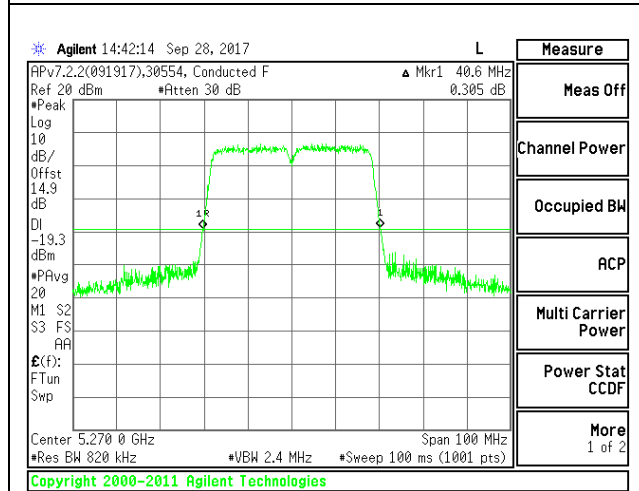

LOW CHANNEL WF2