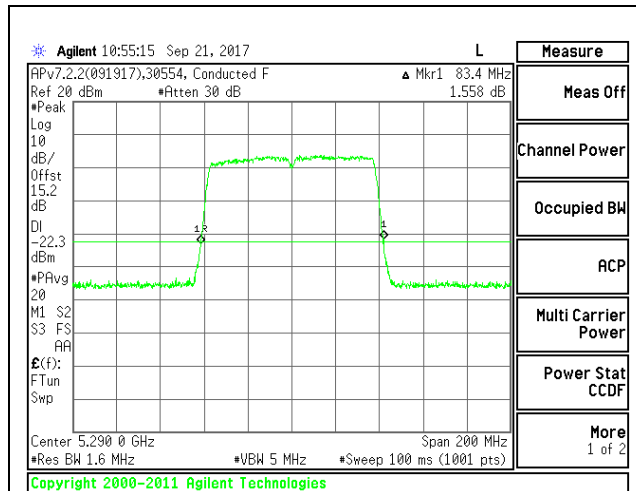

3TX Antenna WF4 + Antenna WF3 + Antenna WF2 CDD Mode

Channel	Frequency (MHz)	26 dB Bandwidth WF4 (MHz)	26 dB Bandwidth WF3 (MHz)	26 dB Bandwidth WF2 (MHz)
Mid	5290	83.40	83.00	82.60

MID CHANNEL

MID CHANNEL WF4