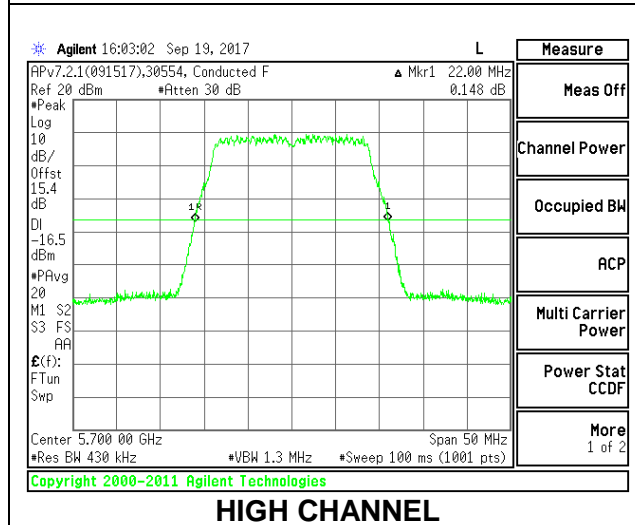

LOW CHANNEL

HIGH CHANNEL