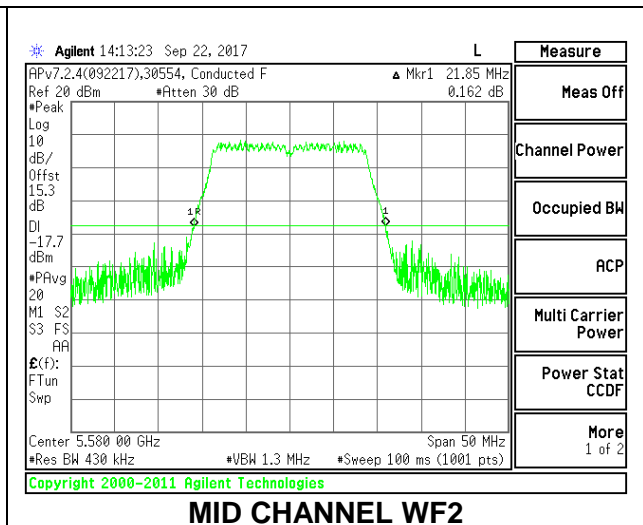

MID CHANNEL