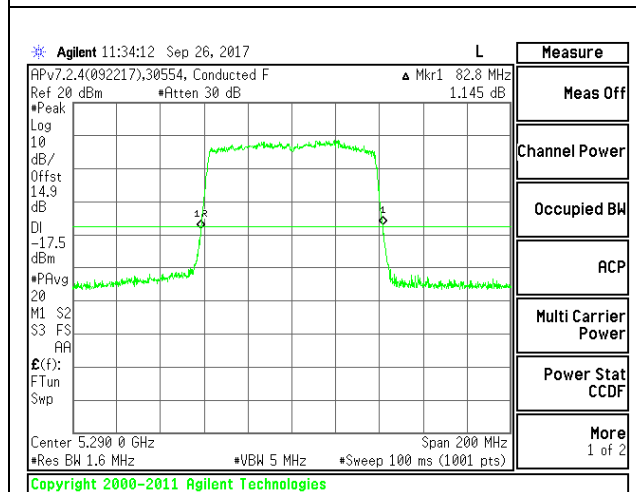

MID CHANNEL WF2