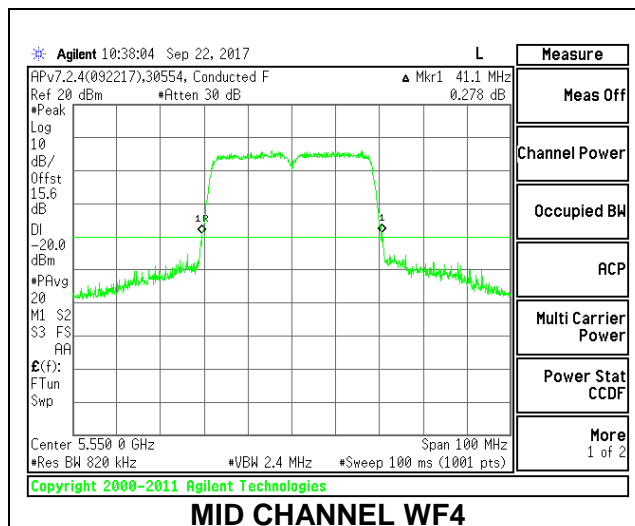

MID CHANNEL