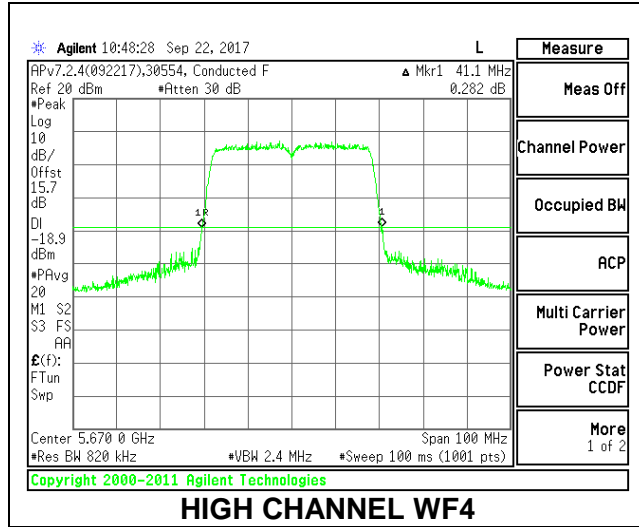

HIGH CHANNEL