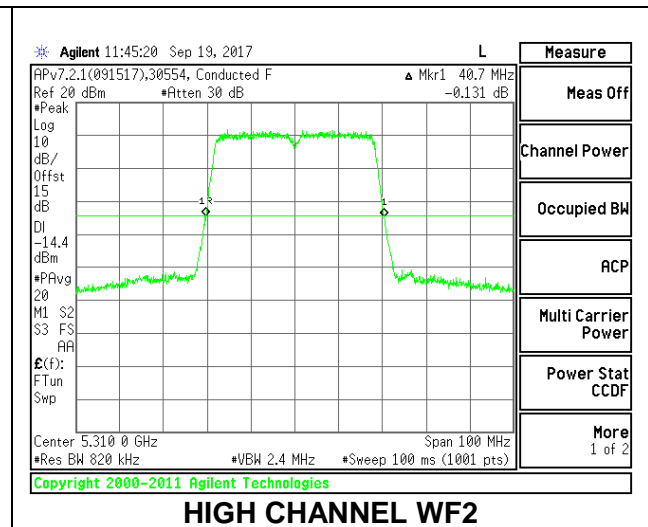

HIGH CHANNEL