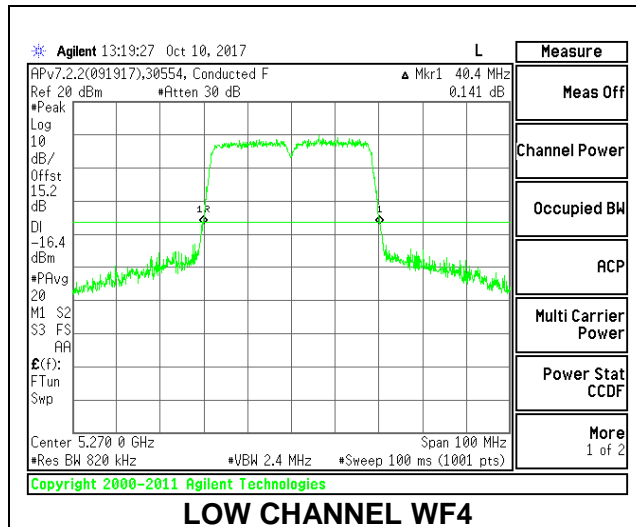

2TX Antenna WF4 + Antenna WF2 BF Mode

Channel	Frequency (MHz)	26 dB Bandwidth	
		WF4 (MHz)	WF2 (MHz)
Low	5270	40.40	40.50
High	5310	40.80	40.60

LOW CHANNEL