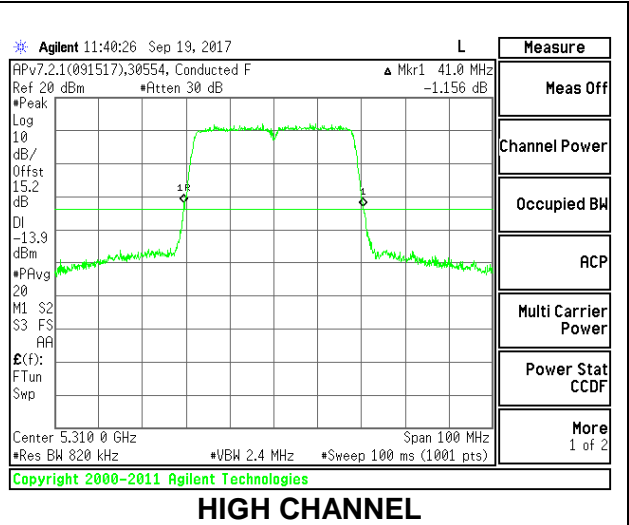

**HIGH CHANNEL**

**HIGH CHANNEL WF4**

**HIGH CHANNEL WF3**

**HIGH CHANNEL WF2**

**4.2.5. 802.11n HT40 MODE IN THE 5.3 GHz BAND**

**1TX Antenna WF4**

Channel	Frequency (MHz)	26dB Bandwidth (MHz)
Low	5270	41.10
High	5310	41.00