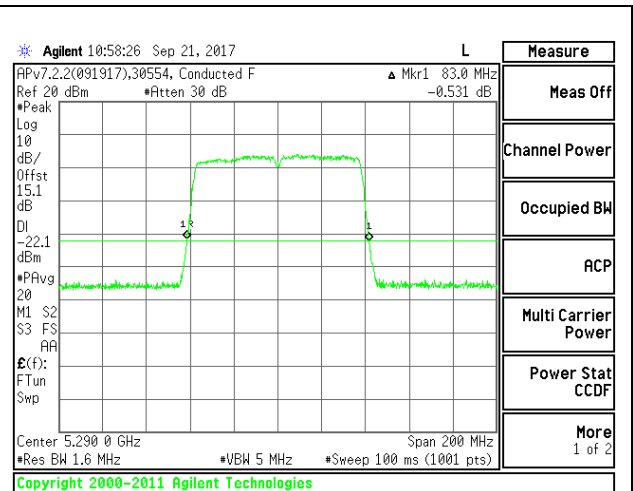

MID CHANNEL WF3