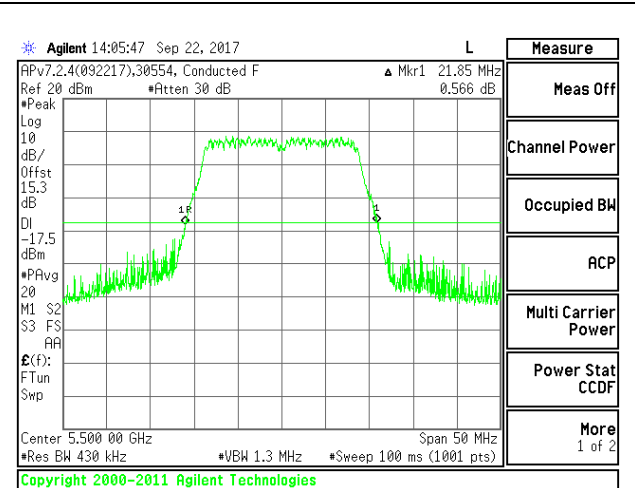

LOW CHANNEL WF3