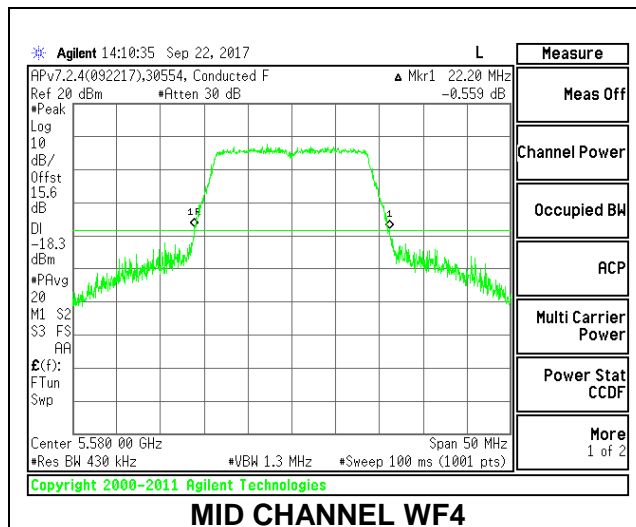

MID CHANNEL