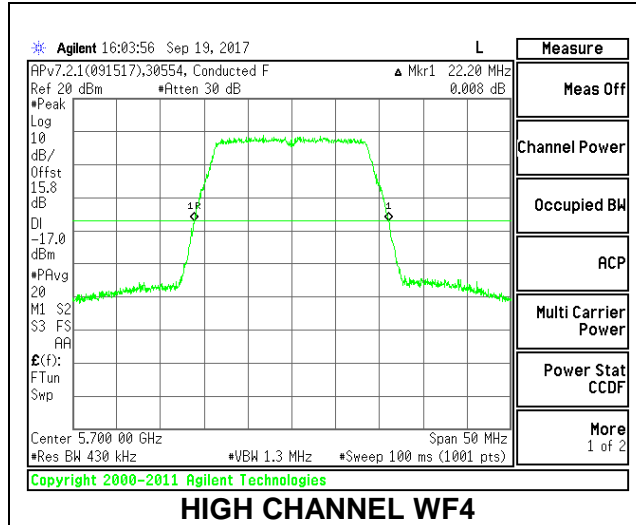

HIGH CHANNEL