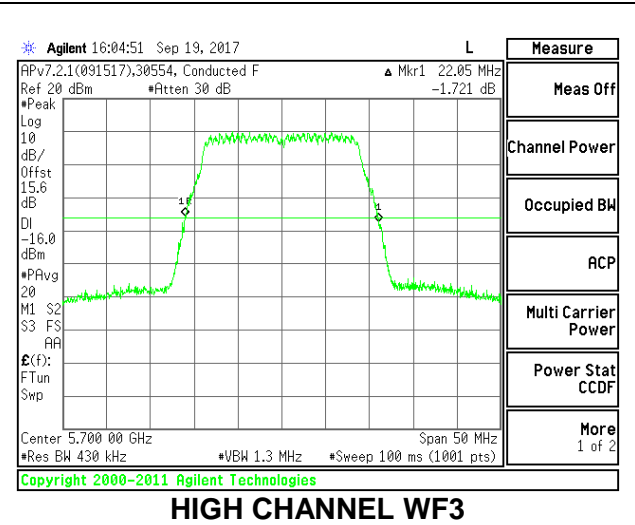

HIGH CHANNEL