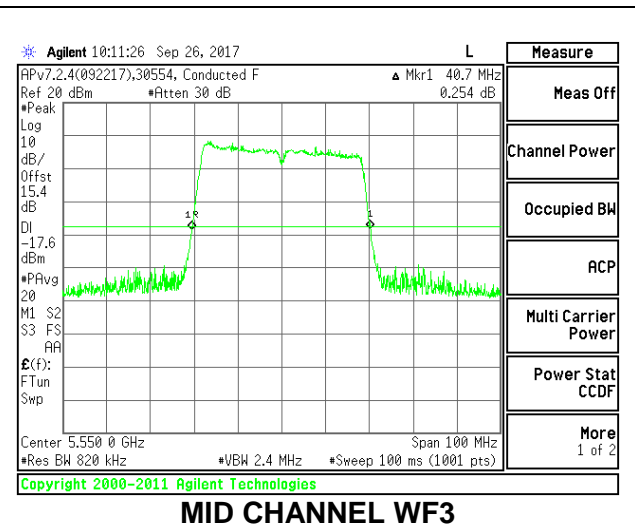

MID CHANNEL