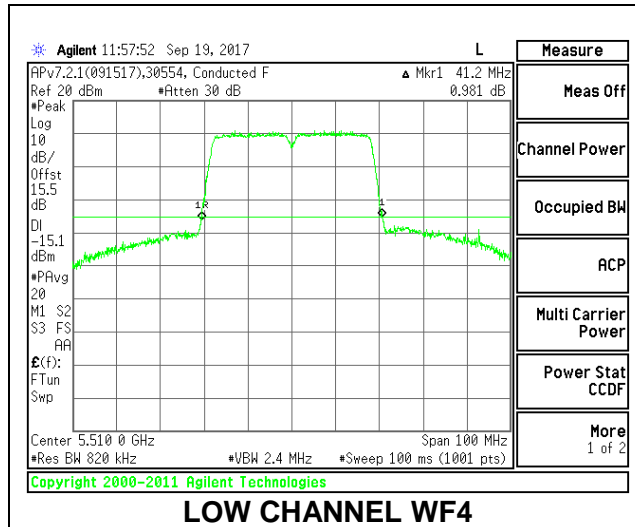

2TX Antenna WF4 + Antenna WF2 CDD Mode

Channel	Frequency (MHz)	26 dB Bandwidth WF4 (MHz)	26 dB Bandwidth WF2 (MHz)
Low	5510	41.20	40.60
Mid	5550	40.90	40.40
High	5670	40.90	40.60
142	5710	40.90	40.20

LOW CHANNEL