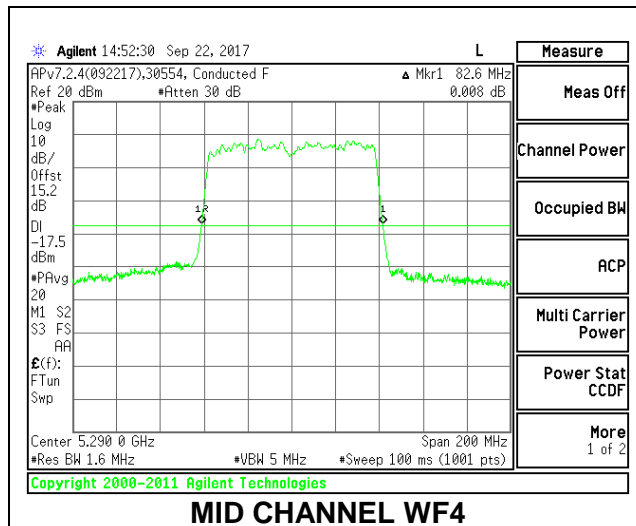

2TX Antenna WF4 + Antenna WF2 SDM Mode

Channel	Frequency (MHz)	26 dB Bandwidth WF4 (MHz)	26 dB Bandwidth WF2 (MHz)
Mid	5290	82.60	82.80

MID CHANNEL