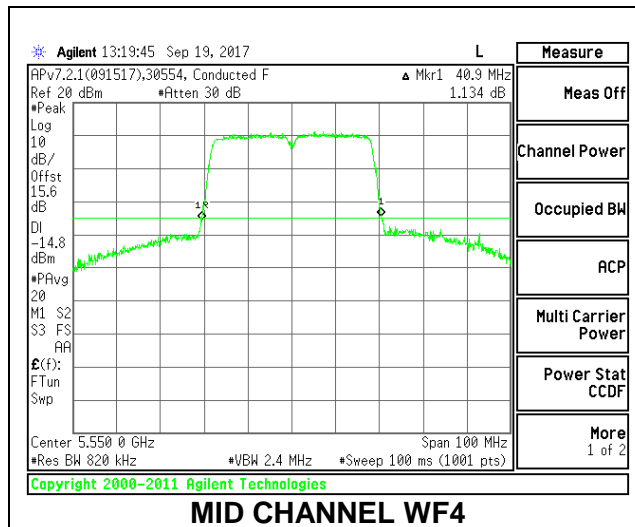

MID CHANNEL