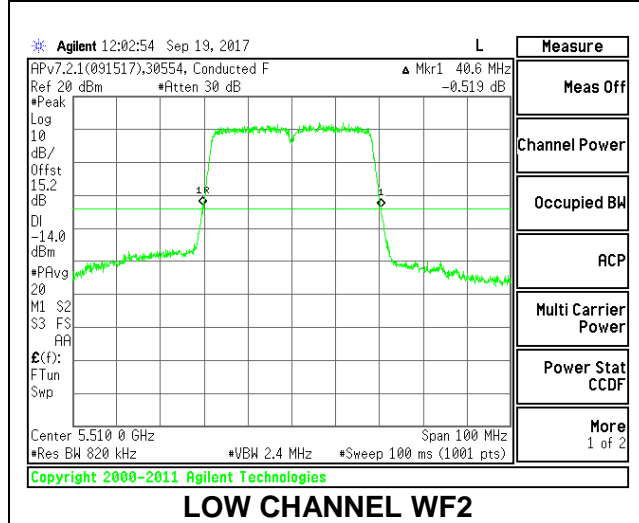

LOW CHANNEL WF4

LOW CHANNEL WF2