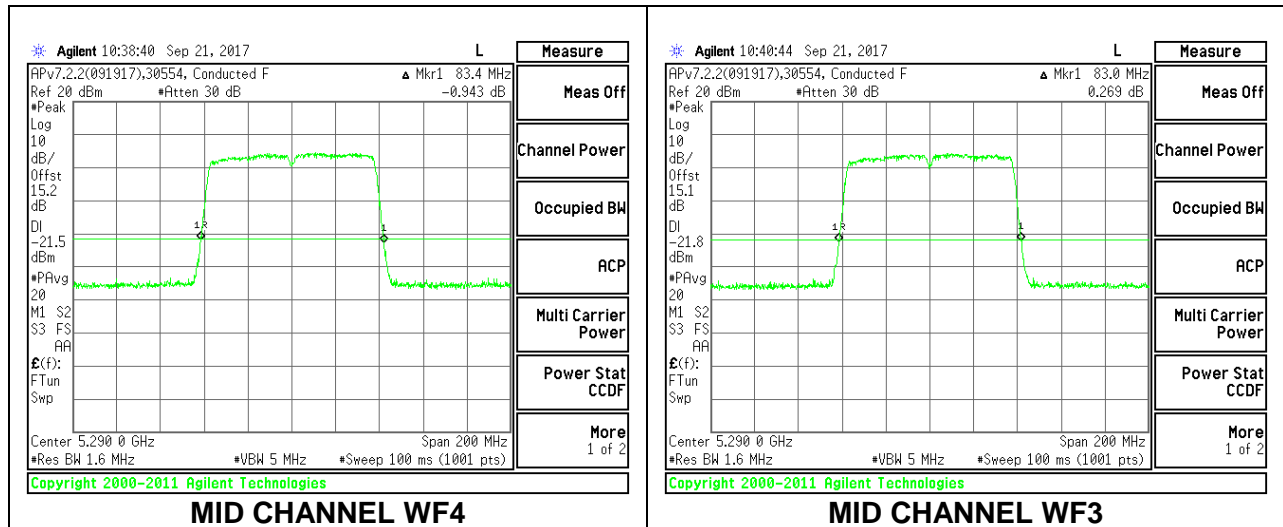

2TX Antenna WF4 + Antenna WF3 CDD Mode

Channel	Frequency (MHz)	26 dB Bandwidth	
		WF4 (MHz)	WF3 (MHz)
Mid	5290	83.40	83.00

MID CHANNEL