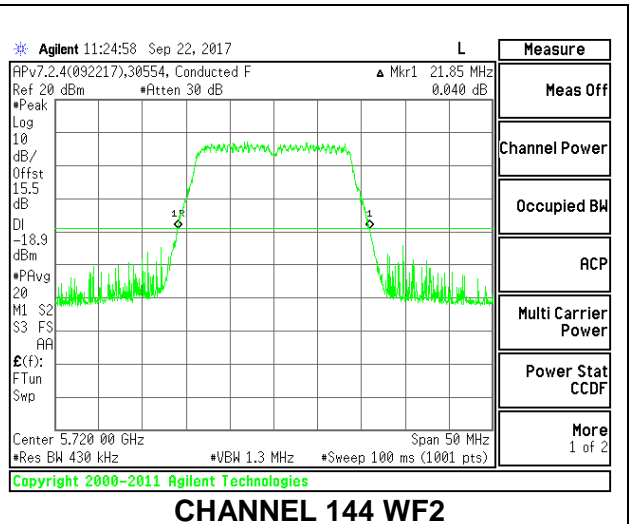

**LOW CHANNEL**

**MID CHANNEL**

**HIGH CHANNEL**

**CHANNEL 144**

**2TX Antenna WF4 + Antenna WF2 BF Mode**

Channel	Frequency (MHz)	26 dB Bandwidth WF4 (MHz)	26 dB Bandwidth WF3 (MHz)
Low	5500	22.05	21.85
Mid	5580	22.00	21.85
High	5700	22.15	21.60
144	5720	22.05	21.75