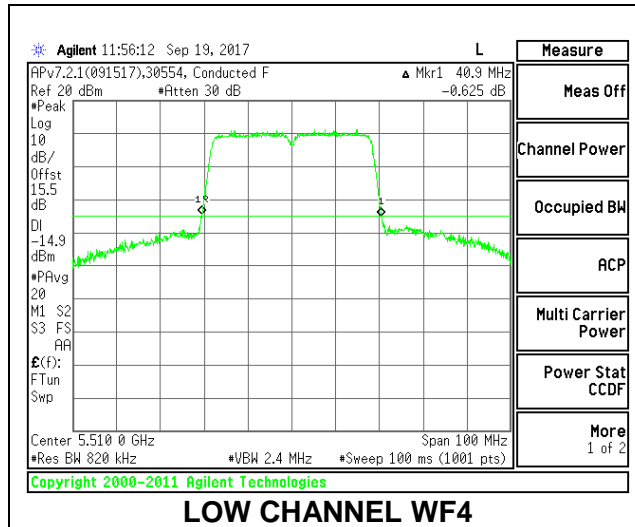

2TX Antenna WF4 + Antenna WF3 CDD Mode

Channel	Frequency (MHz)	26 dB Bandwidth WF4 (MHz)	26 dB Bandwidth WF3 (MHz)
Low	5510	40.90	40.60
Mid	5550	41.20	40.70
High	5670	40.90	41.00
142	5710	40.90	40.60

LOW CHANNEL