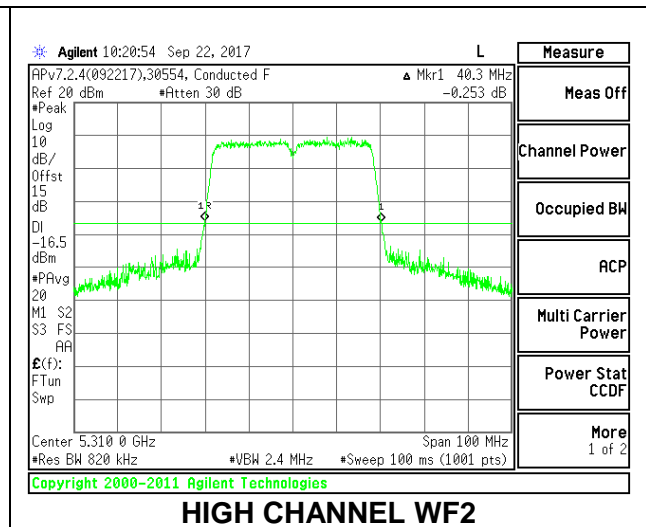

HIGH CHANNEL