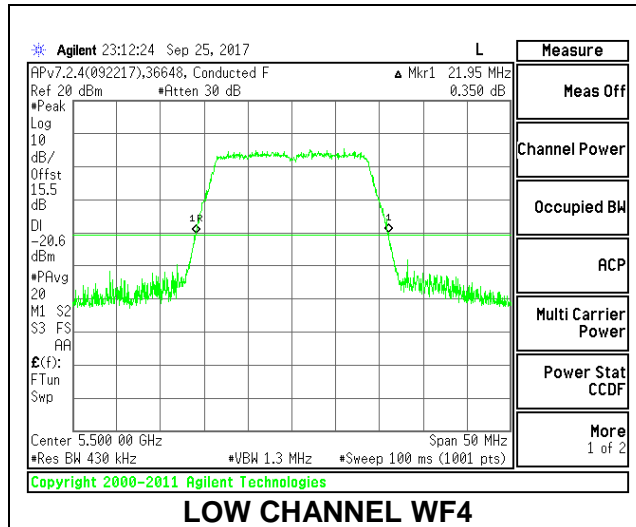

2TX Antenna WF4 + Antenna WF3 BF Mode

Channel	Frequency (MHz)	26 dB Bandwidth WF4 (MHz)	26 dB Bandwidth WF3 (MHz)
Low	5500	21.95	21.65
Mid	5580	22.10	21.90
High	5700	22.20	21.90
144	5720	22.15	21.95

LOW CHANNEL