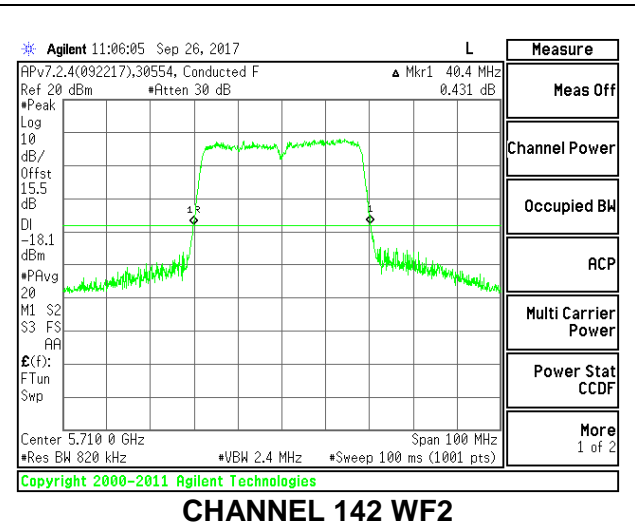

**LOW CHANNEL**

**MID CHANNEL**

**HIGH CHANNEL**

**CHANNEL 142**

**3TX Antenna WF4 + Antenna WF3 + Antenna WF2 CDD Mode**

Channel	Frequency (MHz)	26 dB Bandwidth WF4 (MHz)	26 dB Bandwidth WF3 (MHz)	26 dB Bandwidth WF2 (MHz)
Low	5510	41.20	40.70	40.60
Mid	5550	41.10	40.50	40.60
High	5670	40.90	40.60	40.40
142	5710	41.00	40.60	40.50