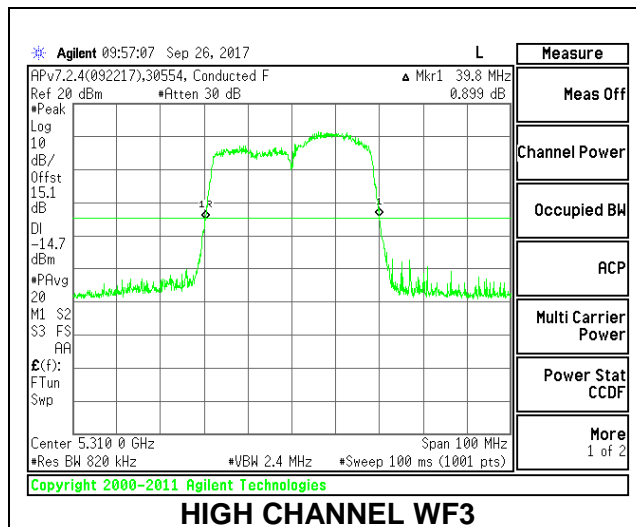

Channel	Frequency (MHz)	26 dB Bandwidth WF3 (MHz)	26 dB Bandwidth WF2 (MHz)
Low	5270	40.60	40.60
High	5310	39.80	40.60

**LOW CHANNEL**

**LOW CHANNEL WF3**

**LOW CHANNEL WF2**

**HIGH CHANNEL**

**HIGH CHANNEL WF3**