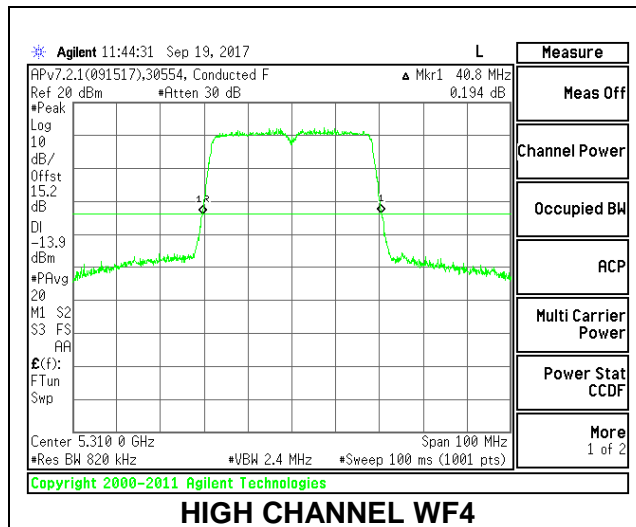

HIGH CHANNEL