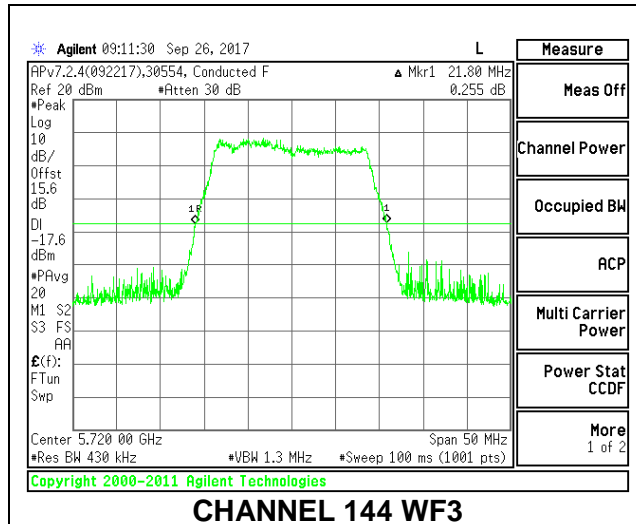

**LOW CHANNEL**

**MID CHANNEL**

**HIGH CHANNEL**

**CHANNEL 144**

**3TX Antenna WF4 + Antenna WF3 + Antenna WF2 CDD Mode**

Channel	Frequency (MHz)	26 dB Bandwidth WF4 (MHz)	26 dB Bandwidth WF3 (MHz)	26 dB Bandwidth WF2 (MHz)
Low	5500	22.20	21.90	22.25
Mid	5580	22.30	22.05	22.00
High	5700	22.25	22.00	22.10
144	5720	22.25	22.00	22.10