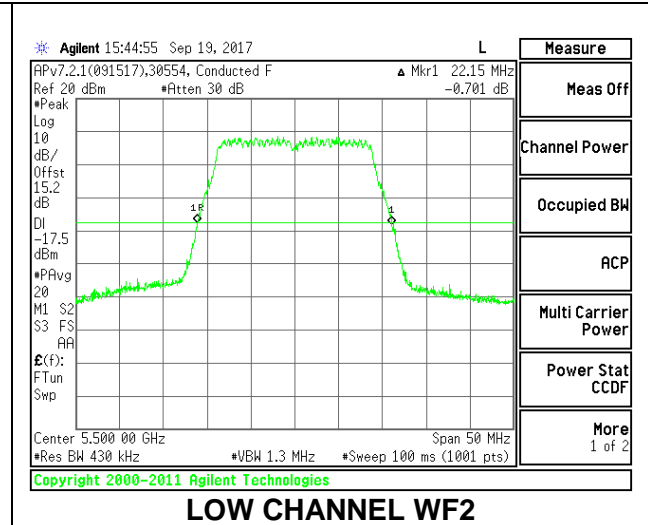

2TX Antenna WF3 + Antenna WF2 CDD Mode

Channel	Frequency (MHz)	26 dB Bandwidth WF3 (MHz)	26 dB Bandwidth WF2 (MHz)
Low	5500	22.05	22.15
Mid	5580	21.95	22.25
High	5700	22.00	22.05
144	5720	22.00	22.10

LOW CHANNEL