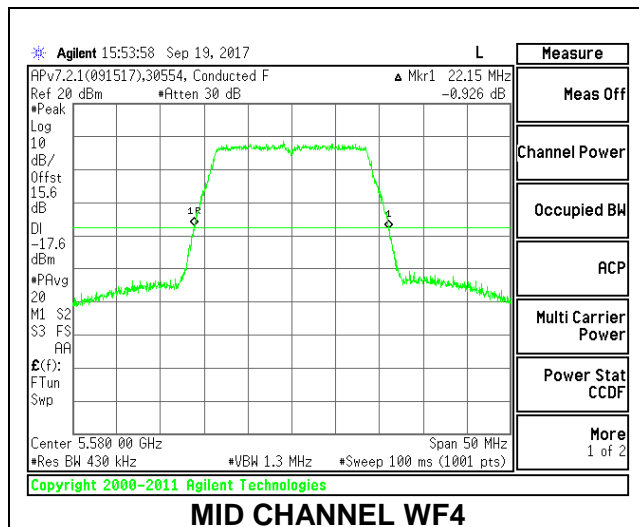

MID CHANNEL