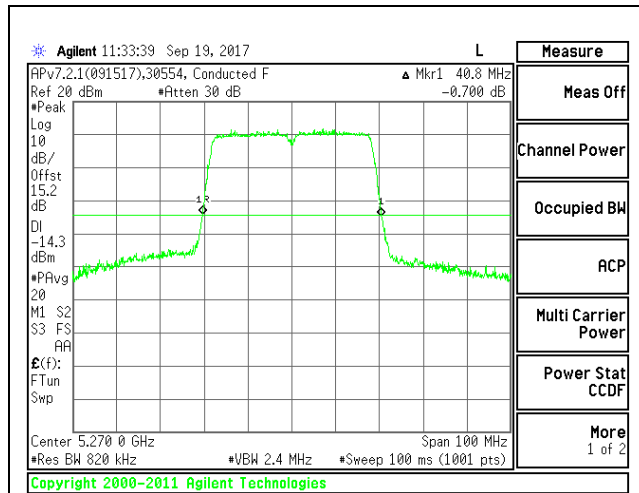

3TX Antenna WF4 + Antenna WF3 + Antenna WF2 CDD Mode

Channel	Frequency	26 dB Bandwidth	26 dB Bandwidth	26 dB Bandwidth
	(MHz)	WF4	WF3	WF2
	(MHz)	(MHz)	(MHz)	(MHz)
Low	5270	40.80	40.40	40.60
High	5310	40.90	40.60	40.40

LOW CHANNEL

LOW CHANNEL WF4