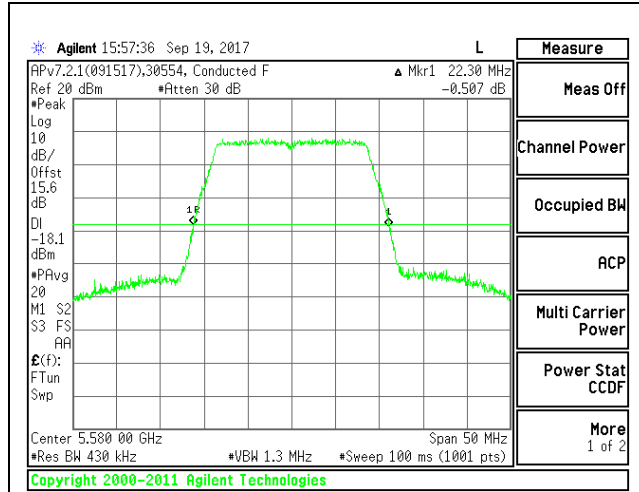

MID CHANNEL

MID CHANNEL WF4