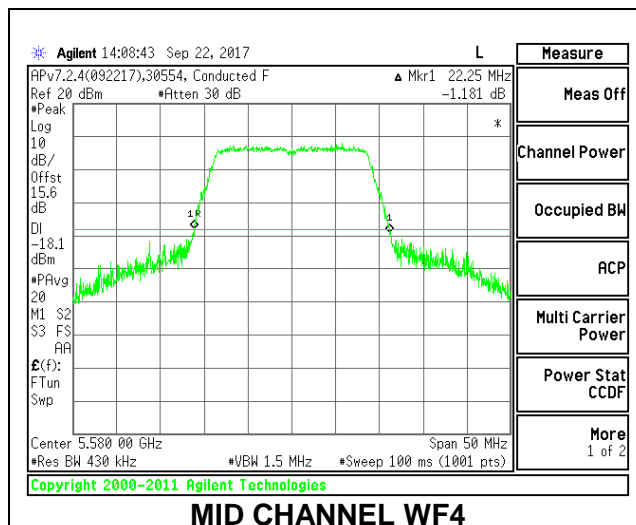

MID CHANNEL