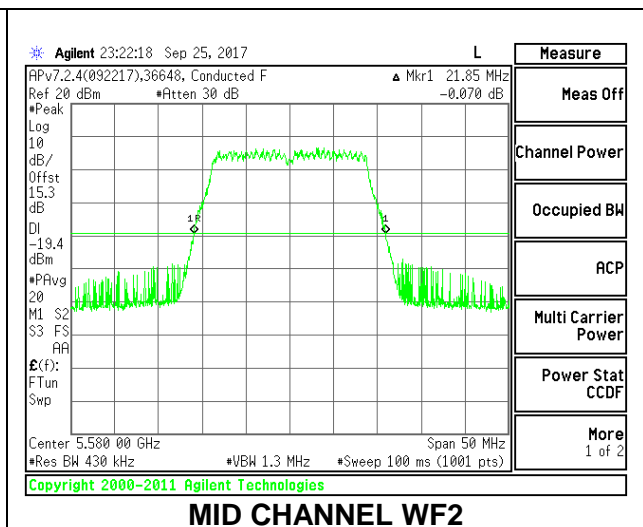

MID CHANNEL