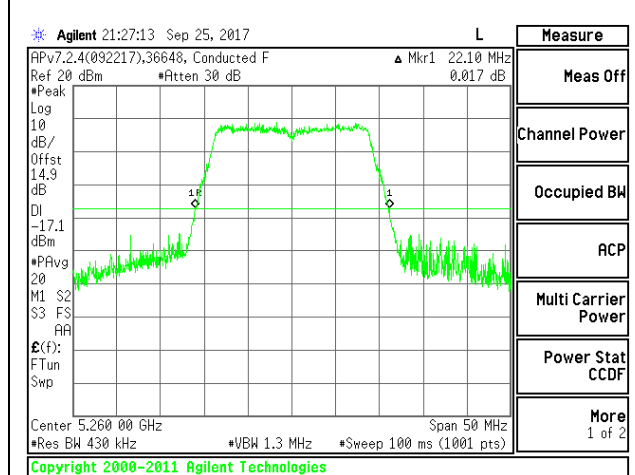

LOW CHANNEL WF2