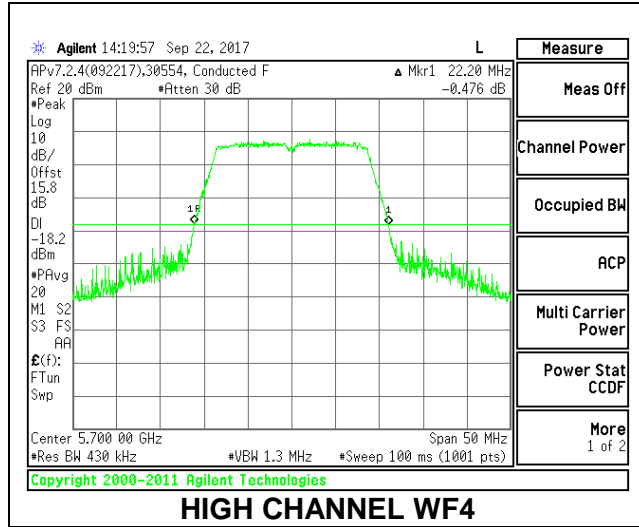

HIGH CHANNEL