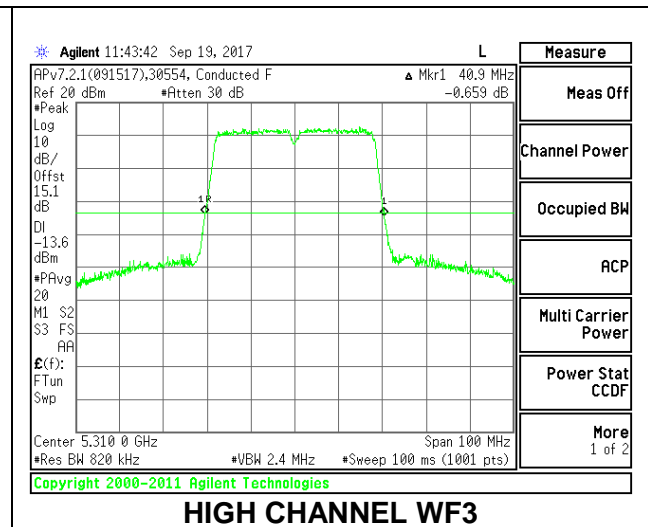

HIGH CHANNEL