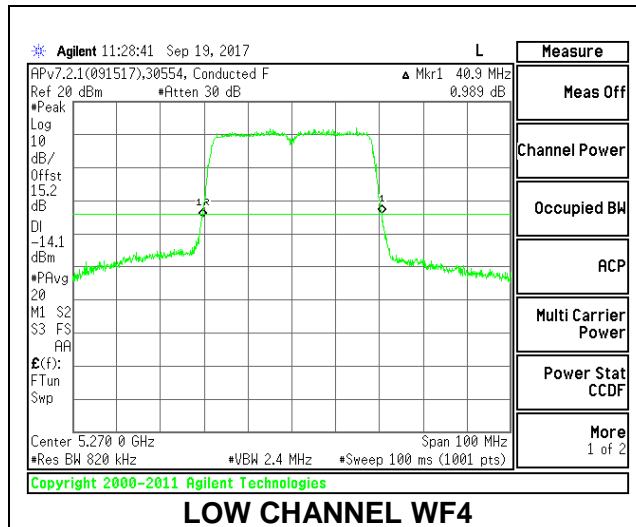

2TX Antenna WF4 + Antenna WF3 CDD Mode

Channel	Frequency (MHz)	26 dB Bandwidth (MHz)	26 dB Bandwidth (MHz)
		WF4	WF3
Low	5270	40.90	40.70
High	5310	41.00	40.90

LOW CHANNEL