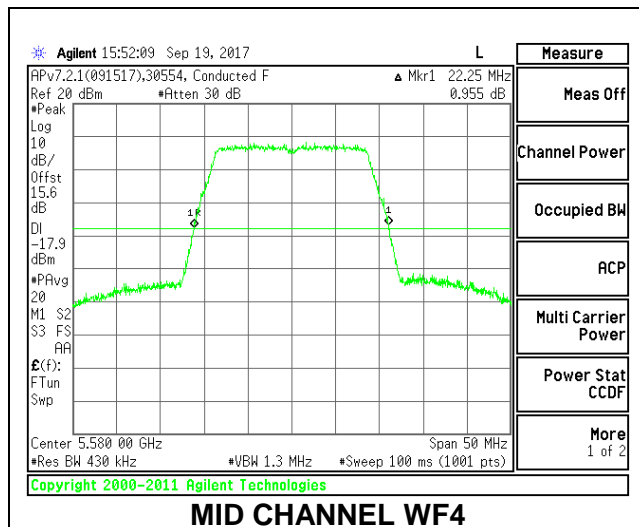

MID CHANNEL