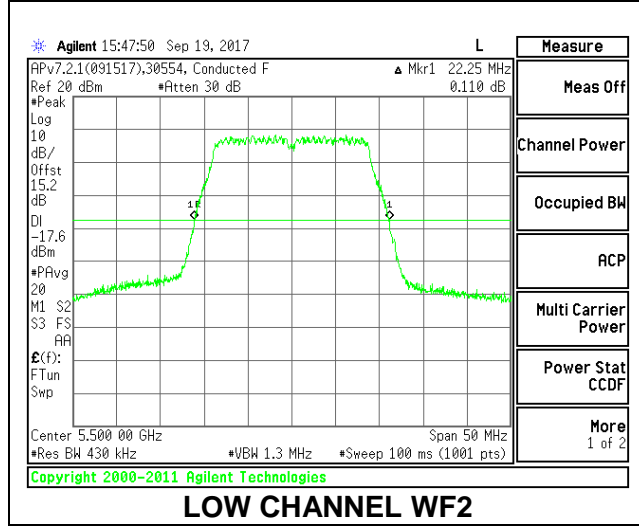

3TX Antenna WF4 + Antenna WF3 + Antenna WF2 CDD Mode

Channel	Frequency (MHz)	26 dB Bandwidth WF4 (MHz)	26 dB Bandwidth WF3 (MHz)	26 dB Bandwidth WF2 (MHz)
Low	5500	22.20	21.90	22.25
Mid	5580	22.30	22.05	22.00
High	5700	22.25	22.00	22.10
144	5720	22.25	22.00	22.10

LOW CHANNEL