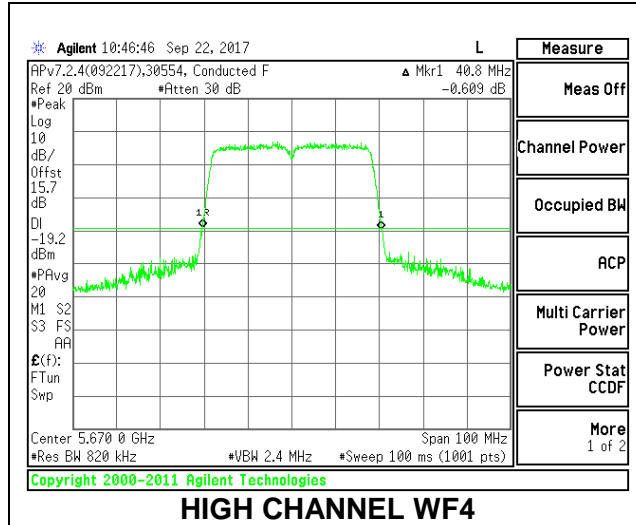

HIGH CHANNEL