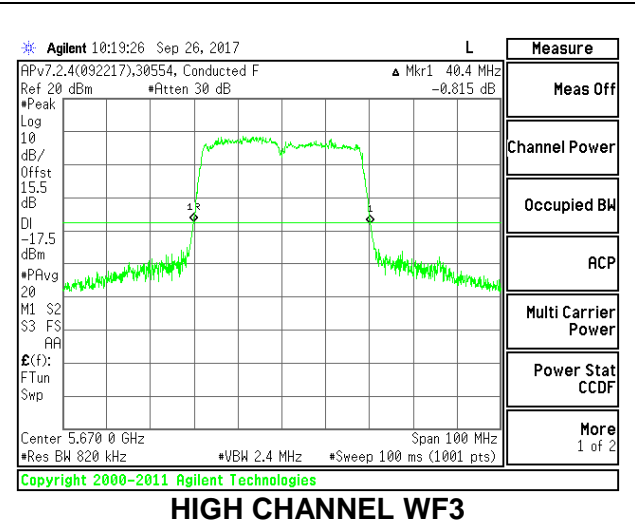

HIGH CHANNEL