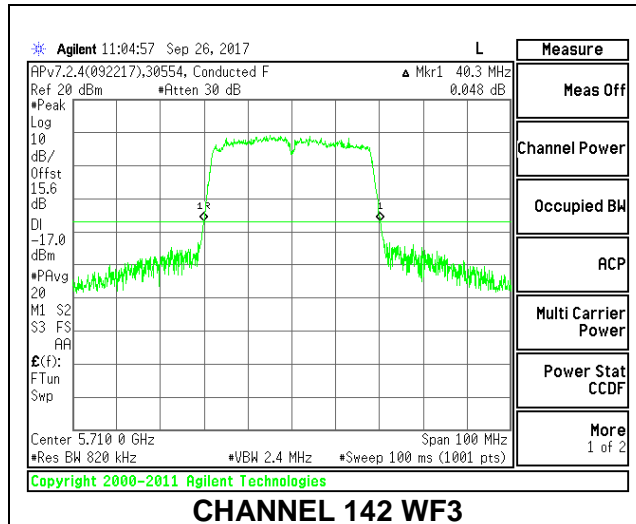

**LOW CHANNEL**

**MID CHANNEL**

**HIGH CHANNEL**

**CHANNEL 142**

**3TX Antenna WF4 + Antenna WF3 + Antenna WF2 CDD Mode**

Channel	Frequency (MHz)	26 dB Bandwidth WF4 (MHz)	26 dB Bandwidth WF3 (MHz)	26 dB Bandwidth WF2 (MHz)
Low	5510	41.20	40.70	40.60
Mid	5550	41.10	40.50	40.60
High	5670	40.90	40.60	40.40
142	5710	41.00	40.60	40.50