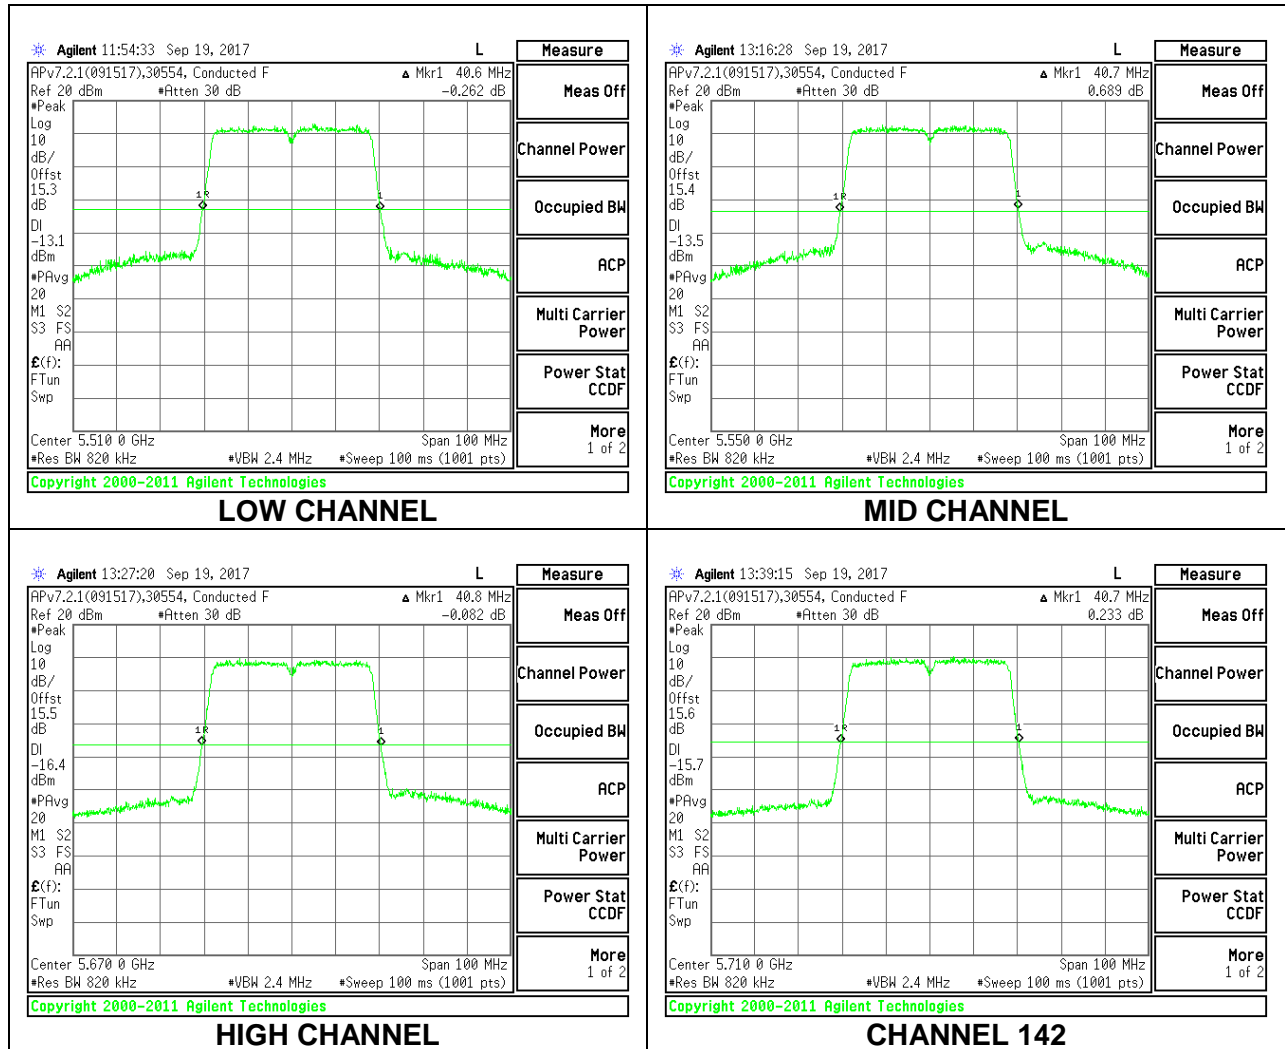

1TX Antenna WF3

Channel	Frequency (MHz)	26 dB Bandwidth (MHz)
Low	5510	40.60
Mid	5550	40.70
High	5670	40.80
142	5710	40.70