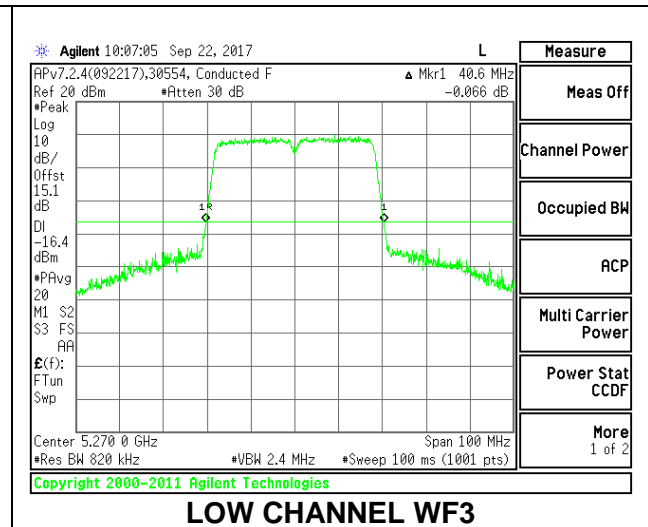

2TX Antenna WF4 + Antenna WF3 SDM Mode

Channel	Frequency (MHz)	26 dB Bandwidth (MHz)	26 dB Bandwidth (MHz)
		WF4	WF3
Low	5270	40.90	40.60
High	5310	40.90	40.50

LOW CHANNEL