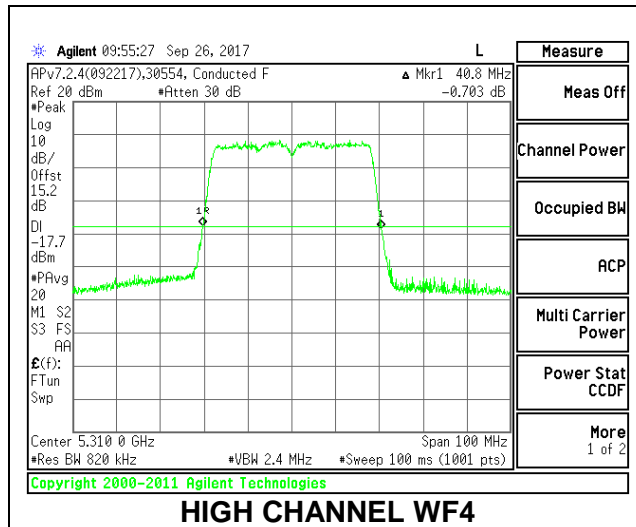

HIGH CHANNEL