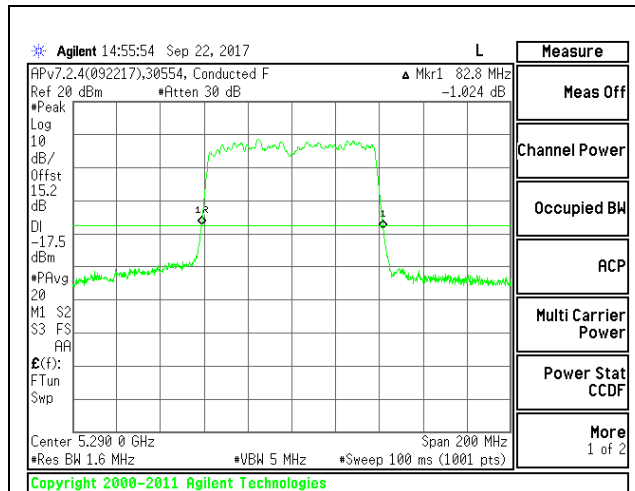

3TX Antenna WF4 + Antenna WF3 + Antenna WF2 SDM Mode

Channel	Frequency (MHz)	26 dB Bandwidth WF4 (MHz)	26 dB Bandwidth WF3 (MHz)	26 dB Bandwidth WF2 (MHz)
Mid	5290	82.80	82.60	82.80

MID CHANNEL

MID CHANNEL WF4