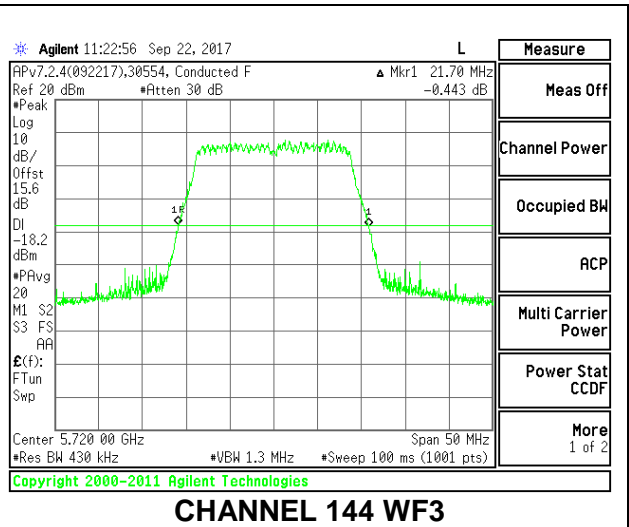

**LOW CHANNEL**

**MID CHANNEL**

**HIGH CHANNEL**

**CHANNEL 144**

**2TX Antenna WF4 + Antenna WF3 BF Mode**

Channel	Frequency (MHz)	26 dB Bandwidth WF4 (MHz)	26 dB Bandwidth WF3 (MHz)
Low	5500	21.95	21.65
Mid	5580	22.10	21.90
High	5700	22.20	21.90
144	5720	22.15	21.95