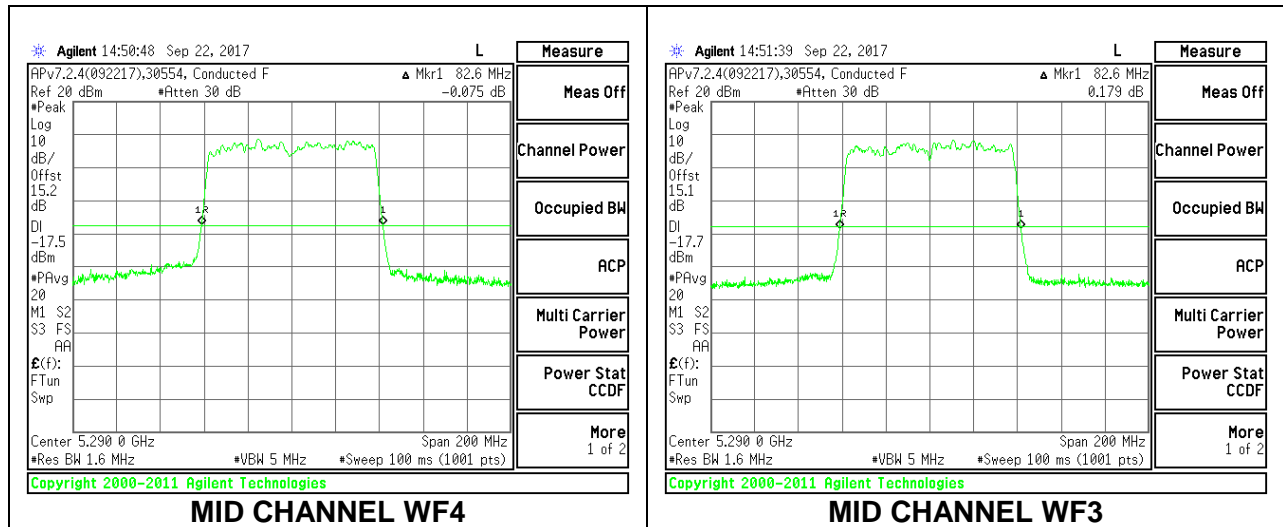

2TX Antenna WF4 + Antenna WF3 SDM Mode

Channel	Frequency (MHz)	26 dB Bandwidth WF4 (MHz)	26 dB Bandwidth WF3 (MHz)
Mid	5290	82.60	82.60

MID CHANNEL