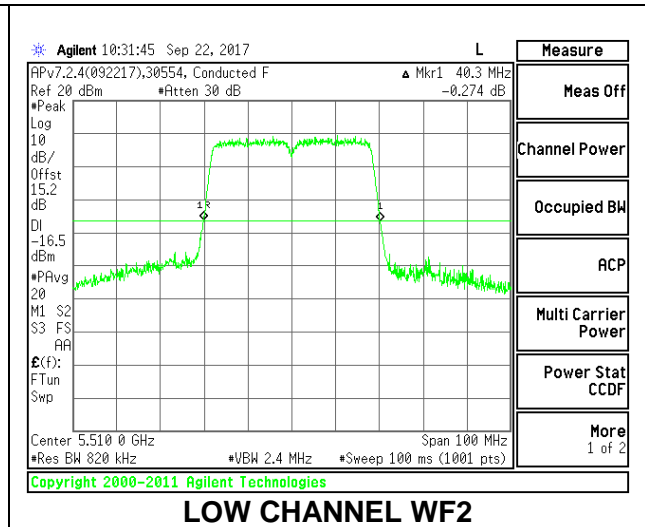

2TX Antenna WF4 + Antenna WF2 SDM Mode

Channel	Frequency (MHz)	26 dB Bandwidth WF4 (MHz)	26 dB Bandwidth WF2 (MHz)
Low	5510	48.10	40.30
Mid	5550	40.70	40.50
High	5670	41.10	40.40
142	5710	41.00	40.30

LOW CHANNEL