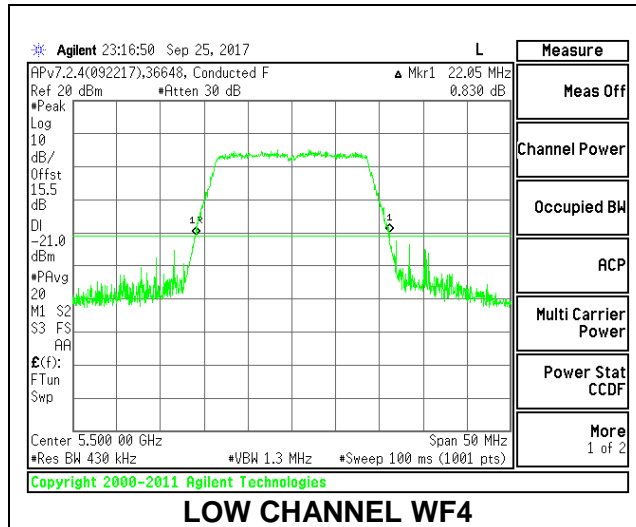

2TX Antenna WF4 + Antenna WF2 BF Mode

Channel	Frequency (MHz)	26 dB Bandwidth WF4 (MHz)	26 dB Bandwidth WF3 (MHz)
Low	5500	22.05	21.85
Mid	5580	22.00	21.85
High	5700	22.15	21.60
144	5720	22.05	21.75

LOW CHANNEL