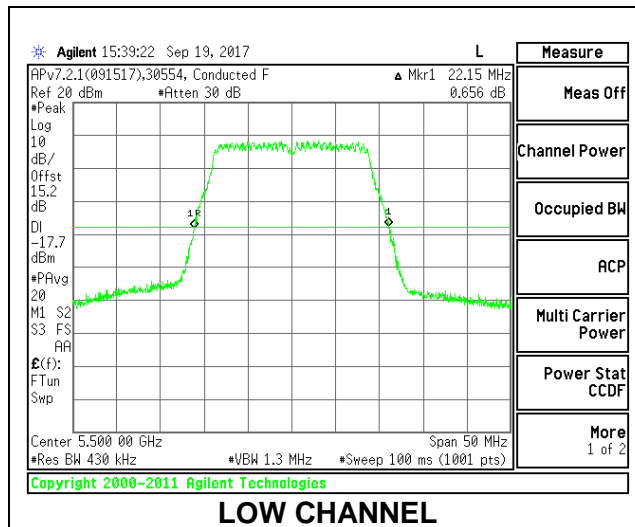

**LOW CHANNEL**

**MID CHANNEL**

**HIGH CHANNEL**

**CHANNEL 144**

**1TX Antenna WF2**

Channel	Frequency (MHz)	26 dB Bandwidth (MHz)
Low	5500	22.15
Mid	5580	22.15
High	5700	22.00
144	5720	22.10

**LOW CHANNEL**