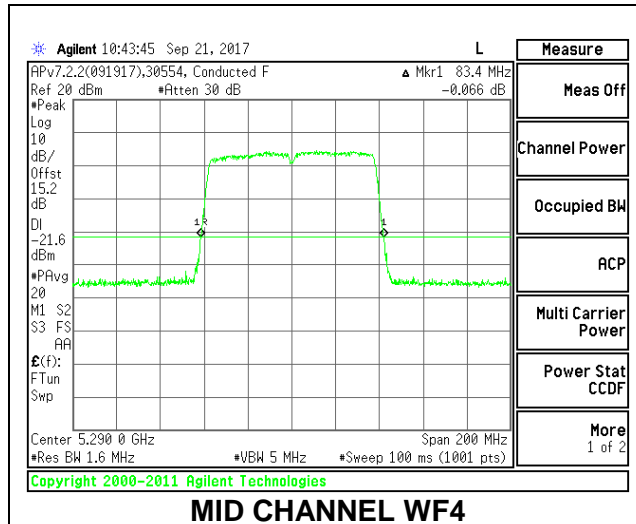

2TX Antenna WF4 + Antenna WF2 CDD Mode

Channel	Frequency (MHz)	26 dB Bandwidth WF4 (MHz)	26 dB Bandwidth WF2 (MHz)
Mid	5290	83.40	82.40

MID CHANNEL