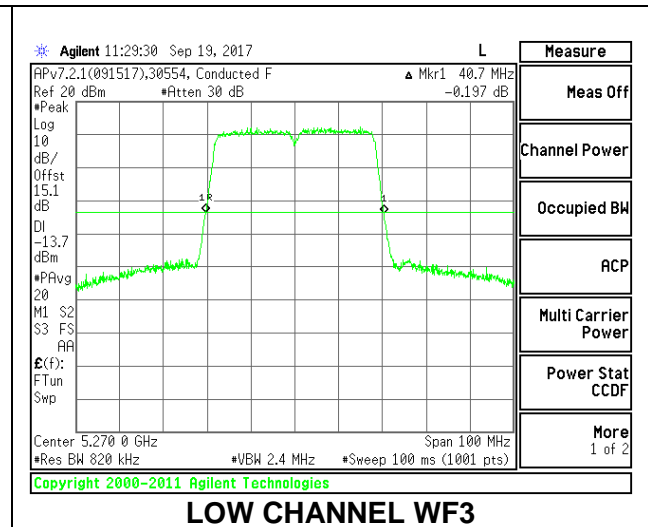

2TX Antenna WF4 + Antenna WF3 CDD Mode

Channel	Frequency (MHz)	26 dB Bandwidth (MHz)	26 dB Bandwidth (MHz)
		WF4	WF3
Low	5270	40.90	40.70
High	5310	41.00	40.90

LOW CHANNEL