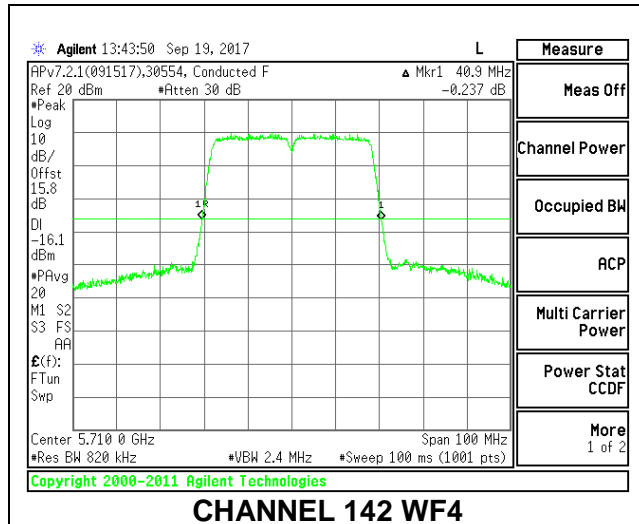

**LOW CHANNEL**

**MID CHANNEL**

**HIGH CHANNEL**

**CHANNEL 142**

**2TX Antenna WF4 + Antenna WF2 SDM Mode**

Channel	Frequency (MHz)	26 dB Bandwidth WF4 (MHz)	26 dB Bandwidth WF2 (MHz)
Low	5510	48.10	40.30
Mid	5550	40.70	40.50
High	5670	41.10	40.40
142	5710	41.00	40.30