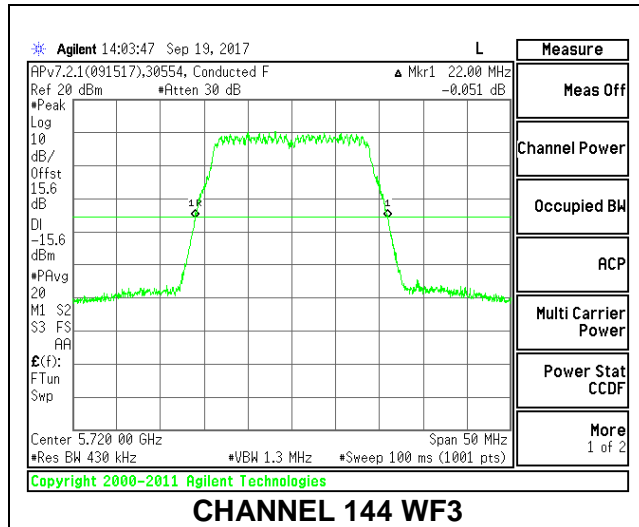

**LOW CHANNEL**

**MID CHANNEL**

**HIGH CHANNEL**

**CHANNEL 144**

**2TX Antenna WF3 + Antenna WF2 SDM Mode**

Channel	Frequency (MHz)	26 dB Bandwidth WF3 (MHz)	26 dB Bandwidth WF2 (MHz)
Low	5500	21.75	21.85
Mid	5580	21.70	21.85
High	5700	21.85	21.85
144	5720	21.70	21.90