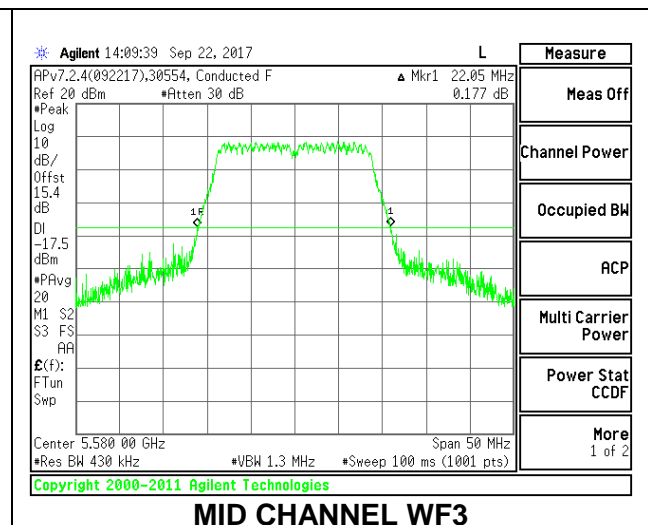

MID CHANNEL