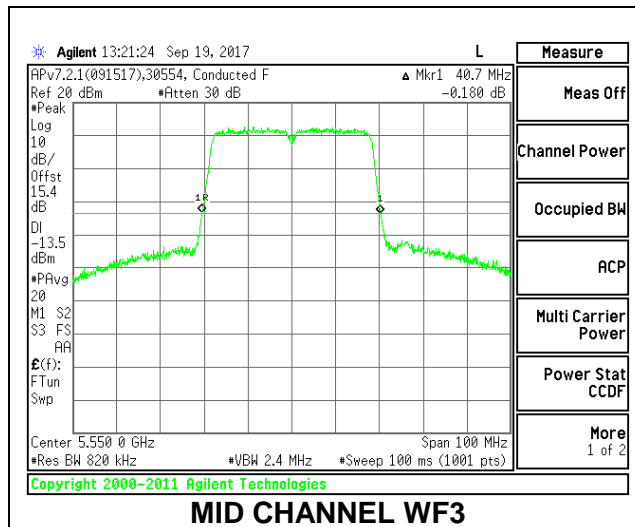

MID CHANNEL