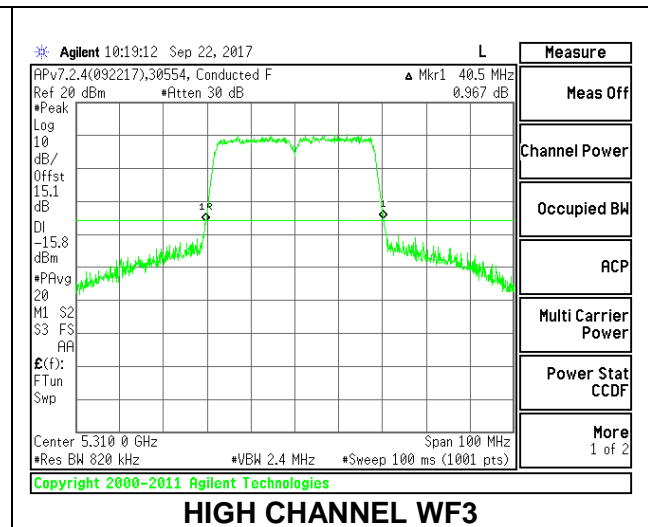

HIGH CHANNEL