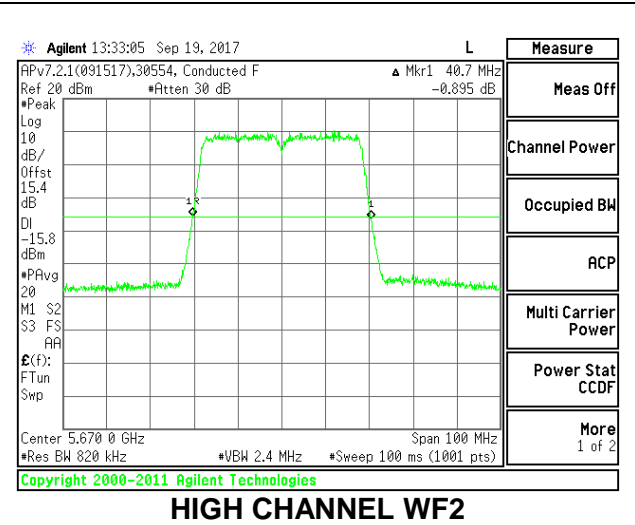

HIGH CHANNEL