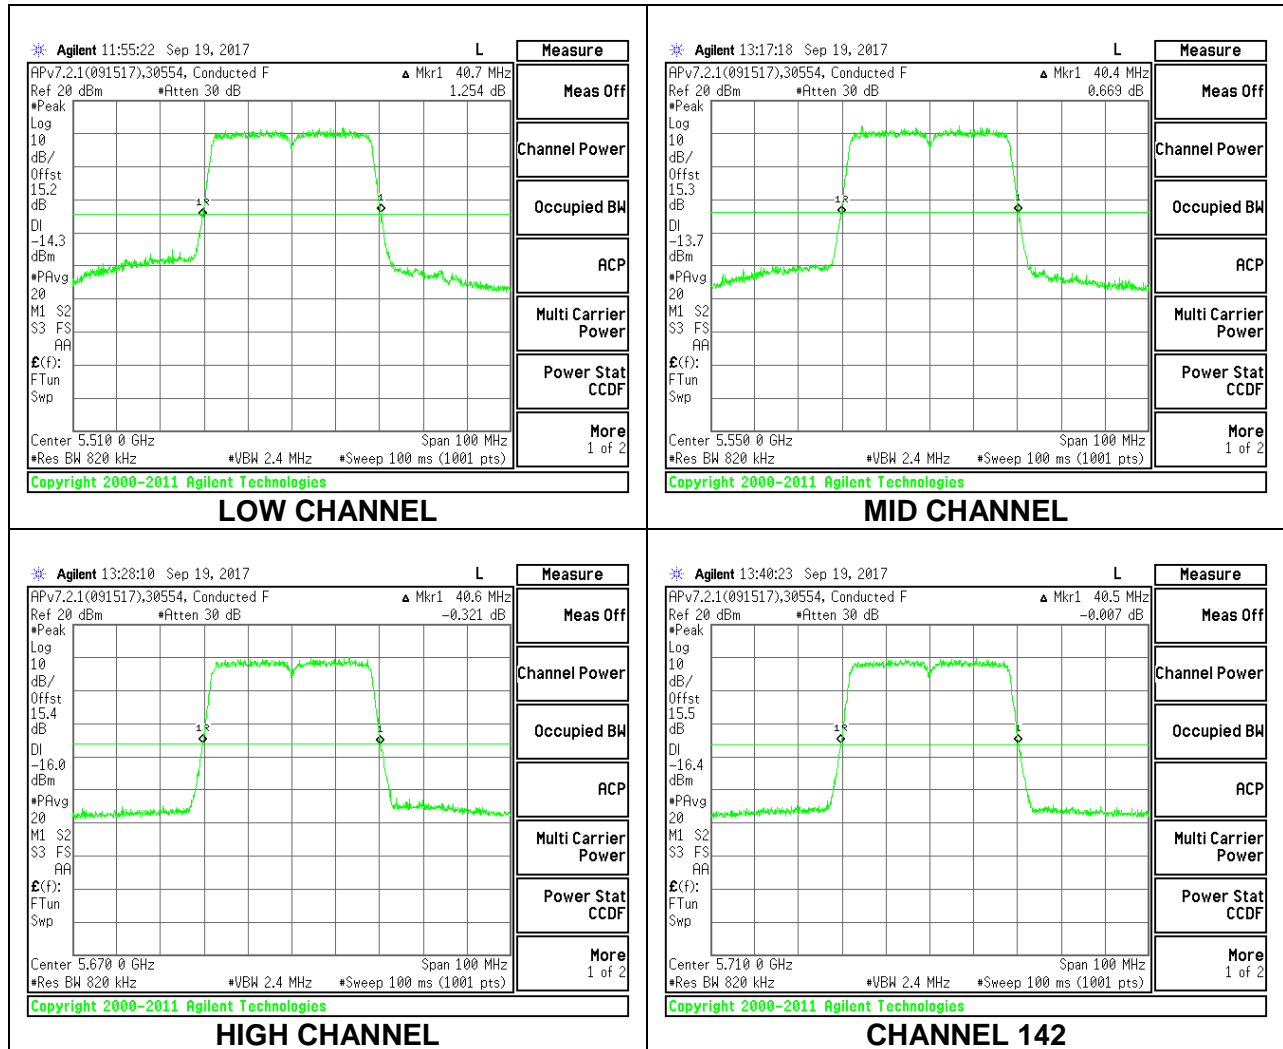

1TX Antenna WF2

Channel	Frequency (MHz)	26 dB Bandwidth (MHz)
Low	5510	40.70
Mid	5550	40.40
High	5670	40.60
142	5710	40.50