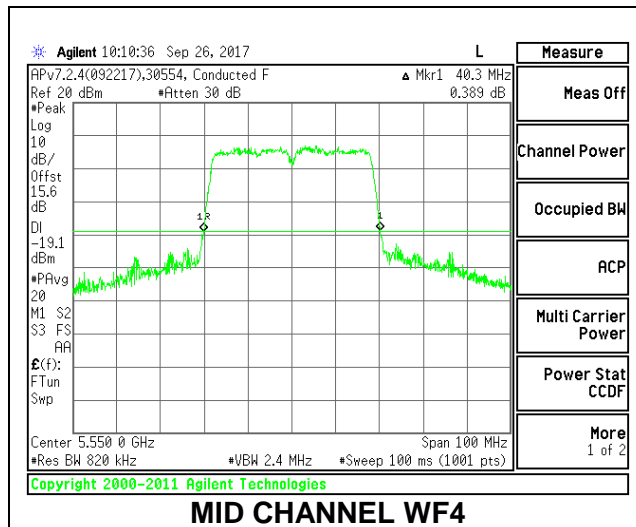

MID CHANNEL