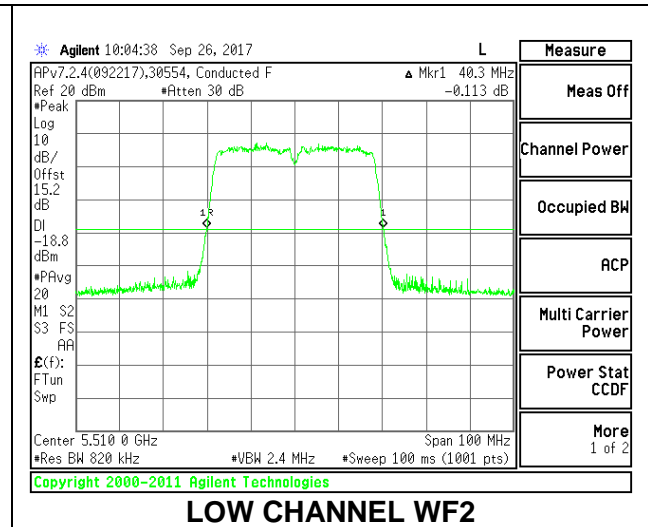

2TX Antenna WF4 + Antenna WF2 BF Mode

Channel	Frequency (MHz)	26 dB Bandwidth WF4 (MHz)	26 dB Bandwidth WF2 (MHz)
Low	5510	40.60	40.30
Mid	5550	40.70	40.50
High	5670	40.70	40.30
142	5710	40.80	40.40

LOW CHANNEL