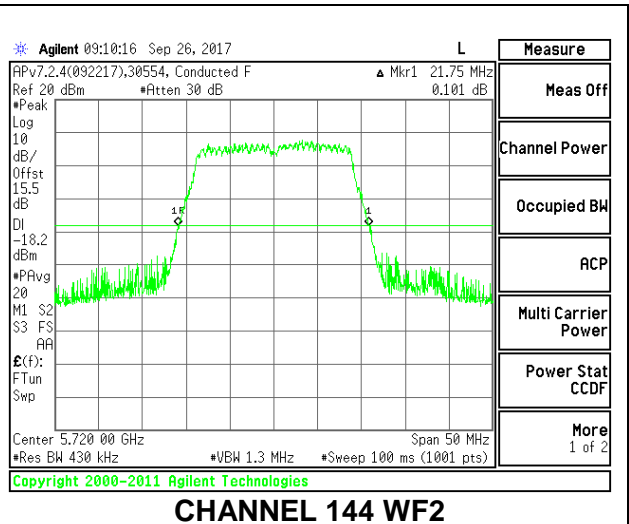

**LOW CHANNEL**

**MID CHANNEL**

**HIGH CHANNEL**

**CHANNEL 144**

**2TX Antenna WF3 + Antenna WF2 CDD Mode**

Channel	Frequency (MHz)	26 dB Bandwidth WF3 (MHz)	26 dB Bandwidth WF2 (MHz)
Low	5500	22.05	22.15
Mid	5580	21.95	22.25
High	5700	22.00	22.05
144	5720	22.00	22.10