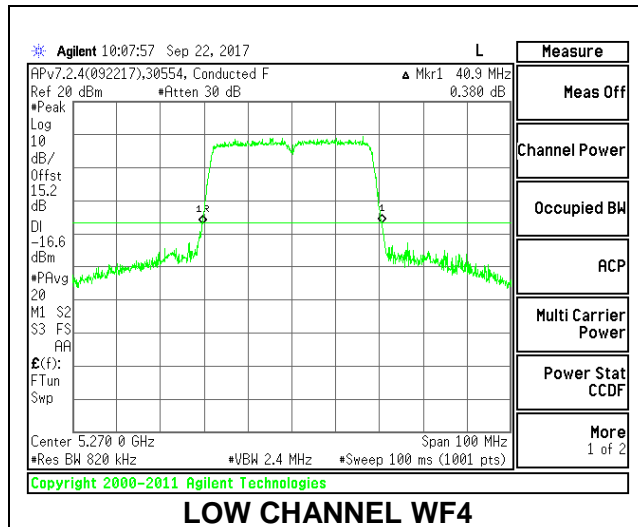

2TX Antenna WF4 + Antenna WF2 SDM Mode

Channel	Frequency (MHz)	26 dB Bandwidth (MHz)	26 dB Bandwidth (MHz)
		WF4	WF2
Low	5270	40.90	40.40
High	5310	40.90	40.30

LOW CHANNEL