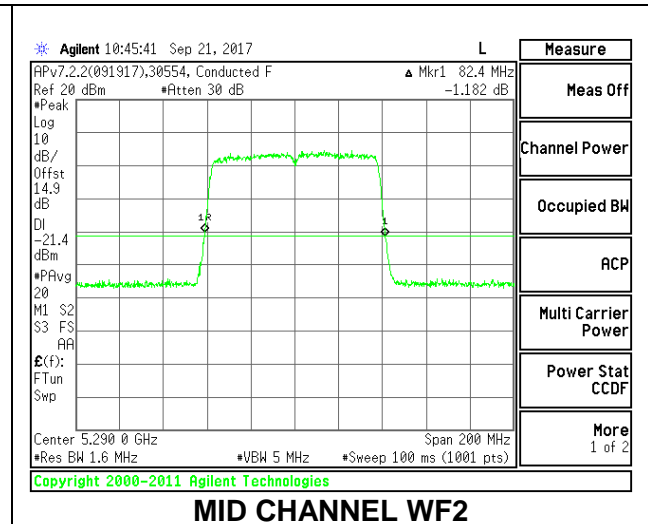

2TX Antenna WF4 + Antenna WF2 CDD Mode

Channel	Frequency (MHz)	26 dB Bandwidth WF4 (MHz)	26 dB Bandwidth WF2 (MHz)
Mid	5290	83.40	82.40

MID CHANNEL