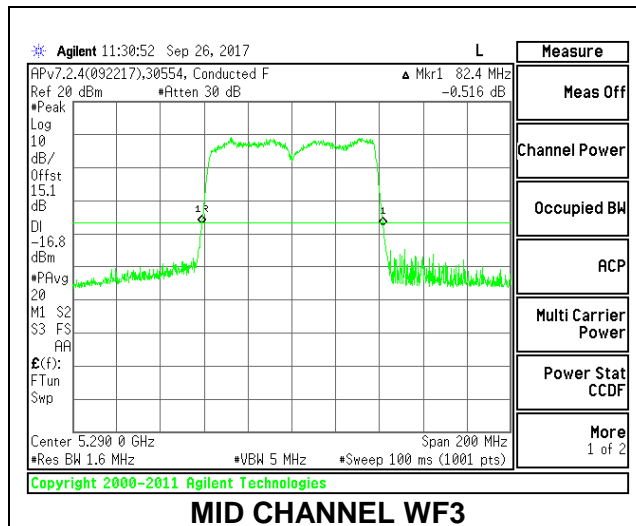

2TX Antenna WF3 + Antenna WF2 BF Mode

Channel	Frequency (MHz)	26 dB Bandwidth WF3 (MHz)	26 dB Bandwidth WF2 (MHz)
Mid	5290	82.40	82.00

MID CHANNEL