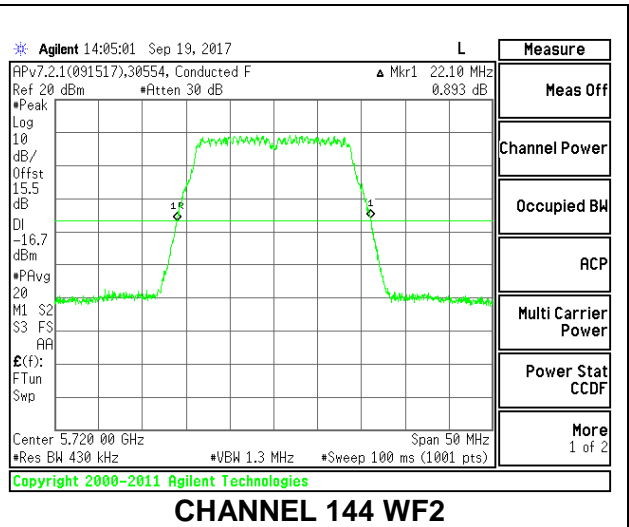

**LOW CHANNEL**

**MID CHANNEL**

**HIGH CHANNEL**

**CHANNEL 144**

**2TX Antenna WF3 + Antenna WF2 SDM Mode**

Channel	Frequency (MHz)	26 dB Bandwidth WF3 (MHz)	26 dB Bandwidth WF2 (MHz)
Low	5500	21.75	21.85
Mid	5580	21.70	21.85
High	5700	21.85	21.85
144	5720	21.70	21.90