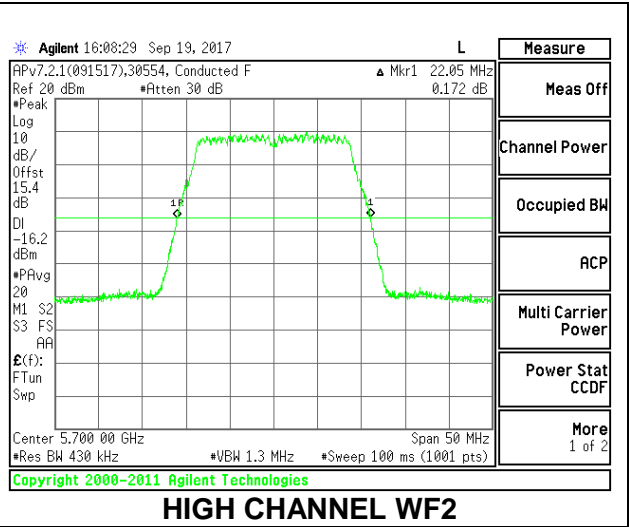

HIGH CHANNEL