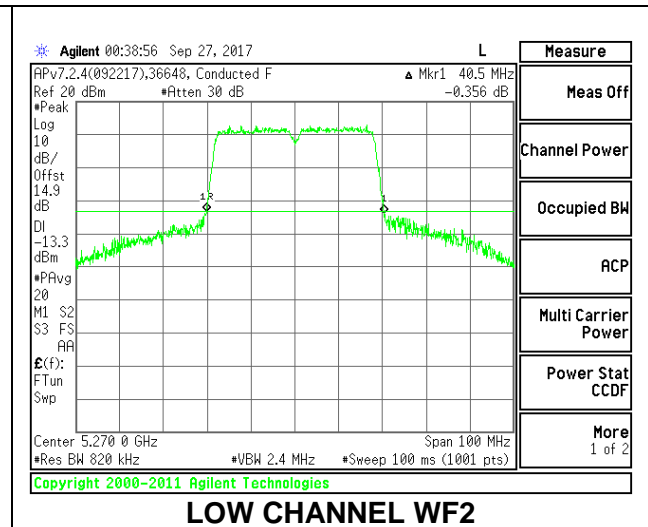

2TX Antenna WF4 + Antenna WF2 BF Mode

Channel	Frequency (MHz)	26 dB Bandwidth	
		WF4 (MHz)	WF2 (MHz)
Low	5270	40.40	40.50
High	5310	40.80	40.60

LOW CHANNEL