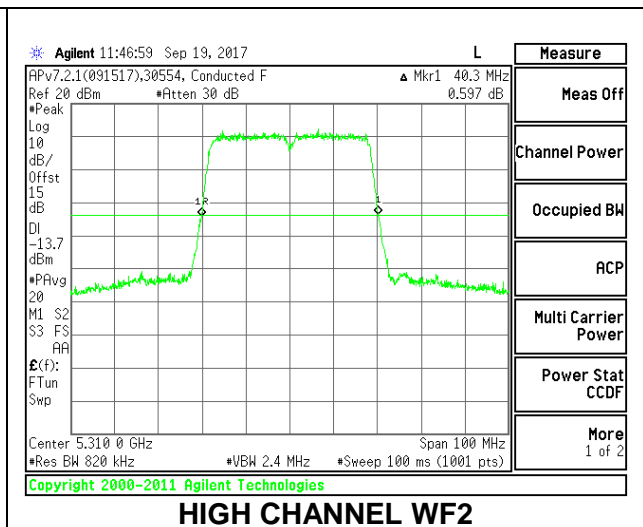

**LOW CHANNEL**

**HIGH CHANNEL**

**2TX Antenna WF3 + Antenna WF2 CDD Mode**

Channel	Frequency (MHz)	26 dB Bandwidth (MHz)	26 dB Bandwidth (MHz)
Low	5270	40.70	40.70
High	5310	40.70	40.30

**LOW CHANNEL**

**HIGH CHANNEL**