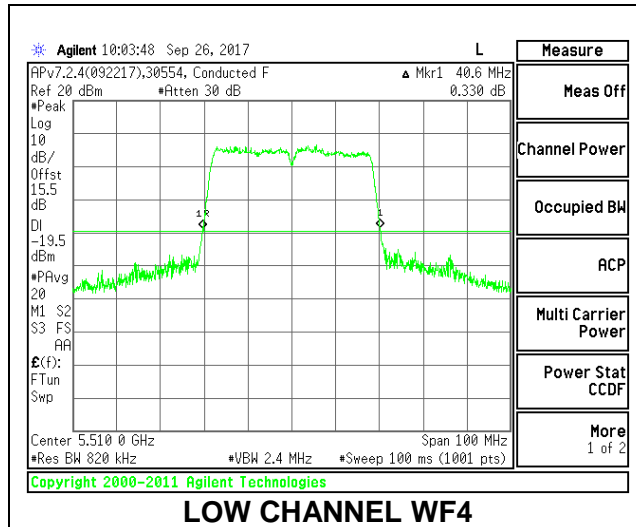

2TX Antenna WF4 + Antenna WF2 BF Mode

Channel	Frequency (MHz)	26 dB Bandwidth WF4 (MHz)	26 dB Bandwidth WF2 (MHz)
Low	5510	40.60	40.30
Mid	5550	40.70	40.50
High	5670	40.70	40.30
142	5710	40.80	40.40

LOW CHANNEL