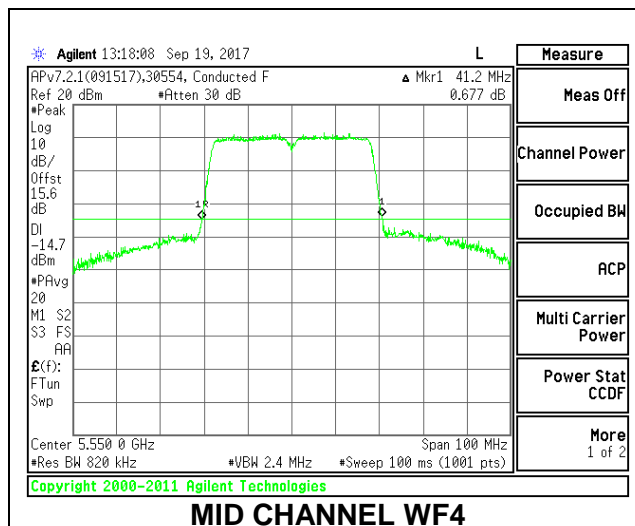

MID CHANNEL