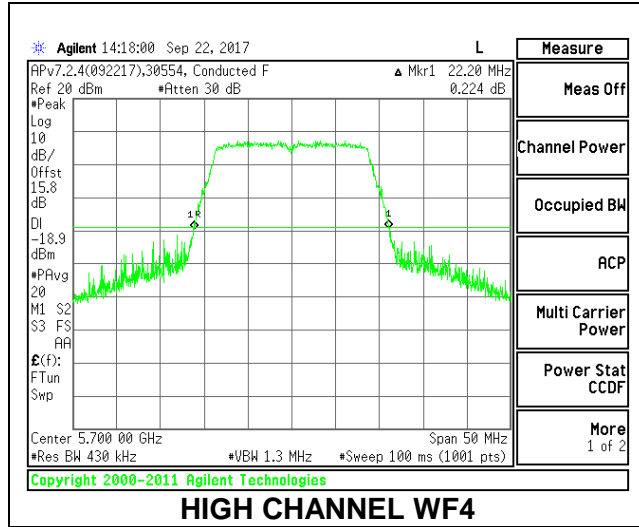

HIGH CHANNEL