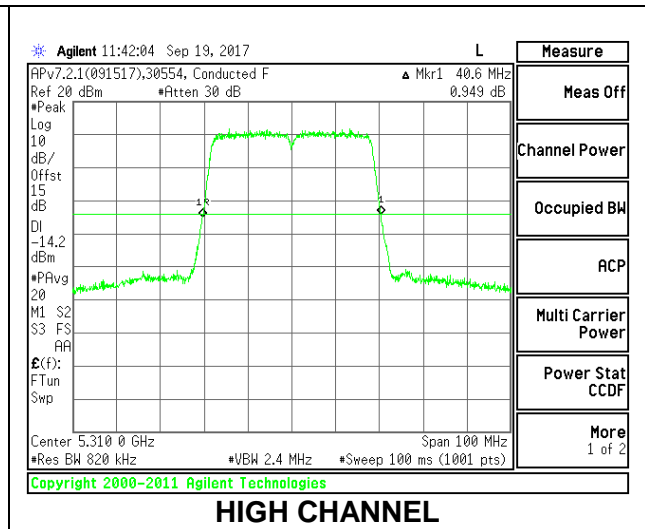

1TX Antenna WF2

Channel	Frequency	26dB Bandwidth
	(MHz)	(MHz)
Low	5270	40.60
High	5310	40.60