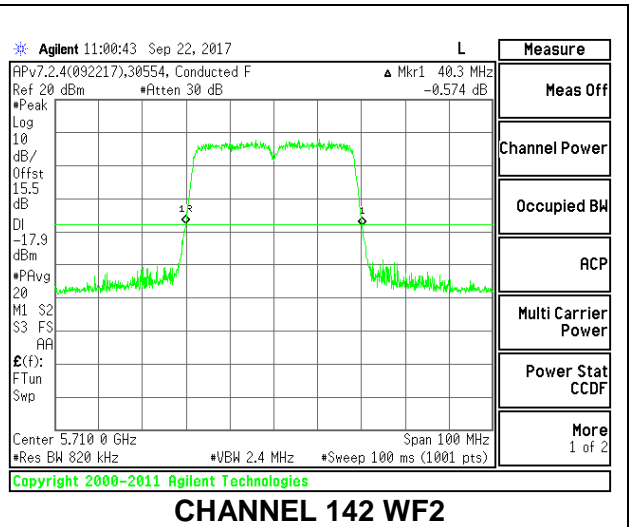

**LOW CHANNEL**

**MID CHANNEL**

**HIGH CHANNEL**

**CHANNEL 142**

**2TX Antenna WF4 + Antenna WF2 BF Mode**

Channel	Frequency (MHz)	26 dB Bandwidth WF4 (MHz)	26 dB Bandwidth WF2 (MHz)
Low	5510	40.60	40.30
Mid	5550	40.70	40.50
High	5670	40.70	40.30
142	5710	40.80	40.40