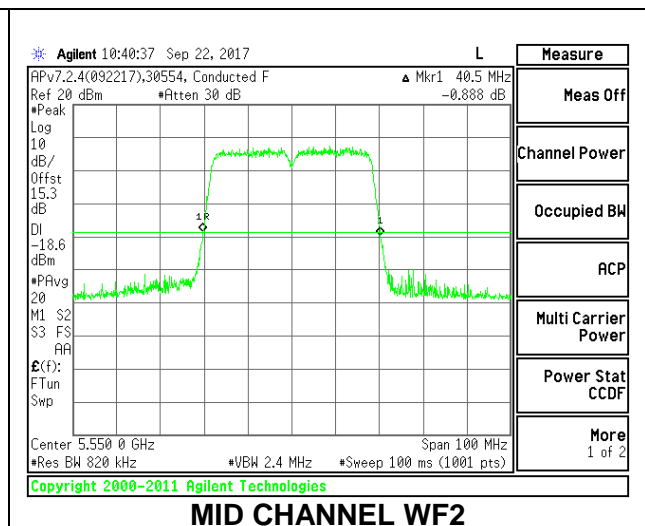

MID CHANNEL