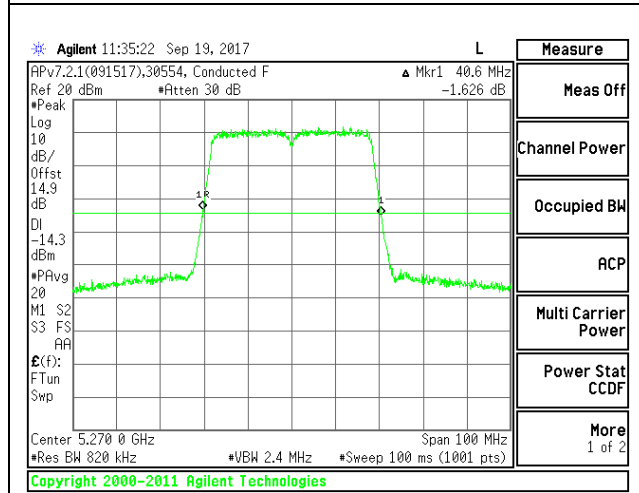

LOW CHANNEL WF2