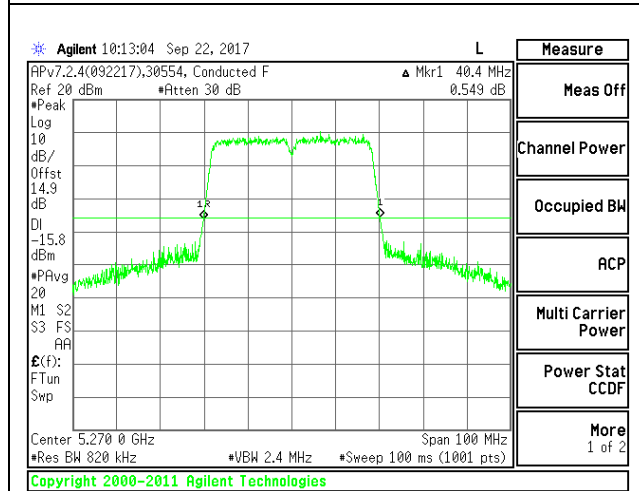

LOW CHANNEL WF2