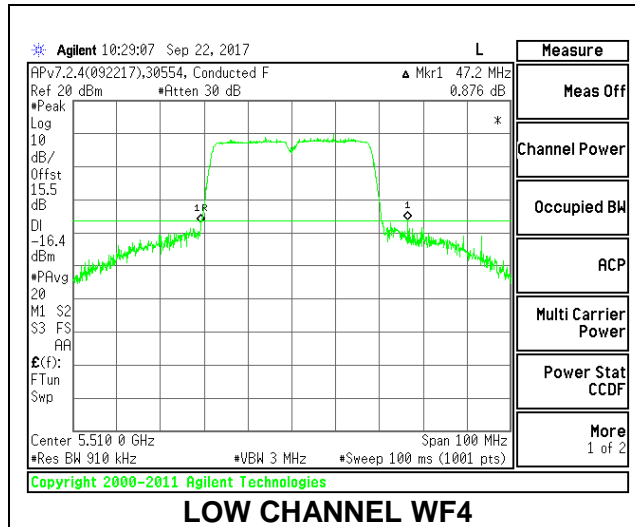

2TX Antenna WF4 + Antenna WF3 SDM Mode

Channel	Frequency (MHz)	26 dB Bandwidth WF4 (MHz)	26 dB Bandwidth WF3 (MHz)
Low	5510	47.20	40.60
Mid	5550	41.10	40.50
High	5670	40.80	40.60
142	5710	40.90	40.40

LOW CHANNEL