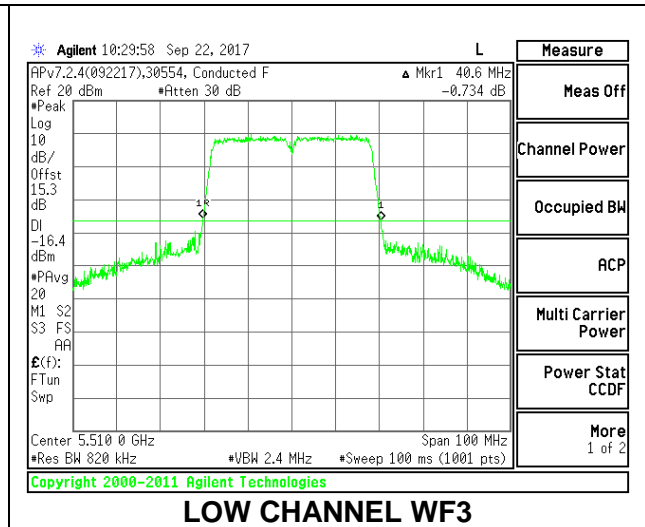

2TX Antenna WF4 + Antenna WF3 SDM Mode

Channel	Frequency (MHz)	26 dB Bandwidth WF4 (MHz)	26 dB Bandwidth WF3 (MHz)
Low	5510	47.20	40.60
Mid	5550	41.10	40.50
High	5670	40.80	40.60
142	5710	40.90	40.40

LOW CHANNEL