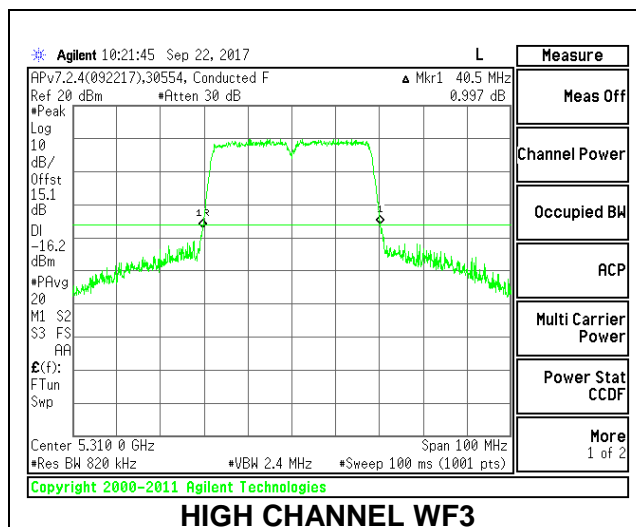

HIGH CHANNEL