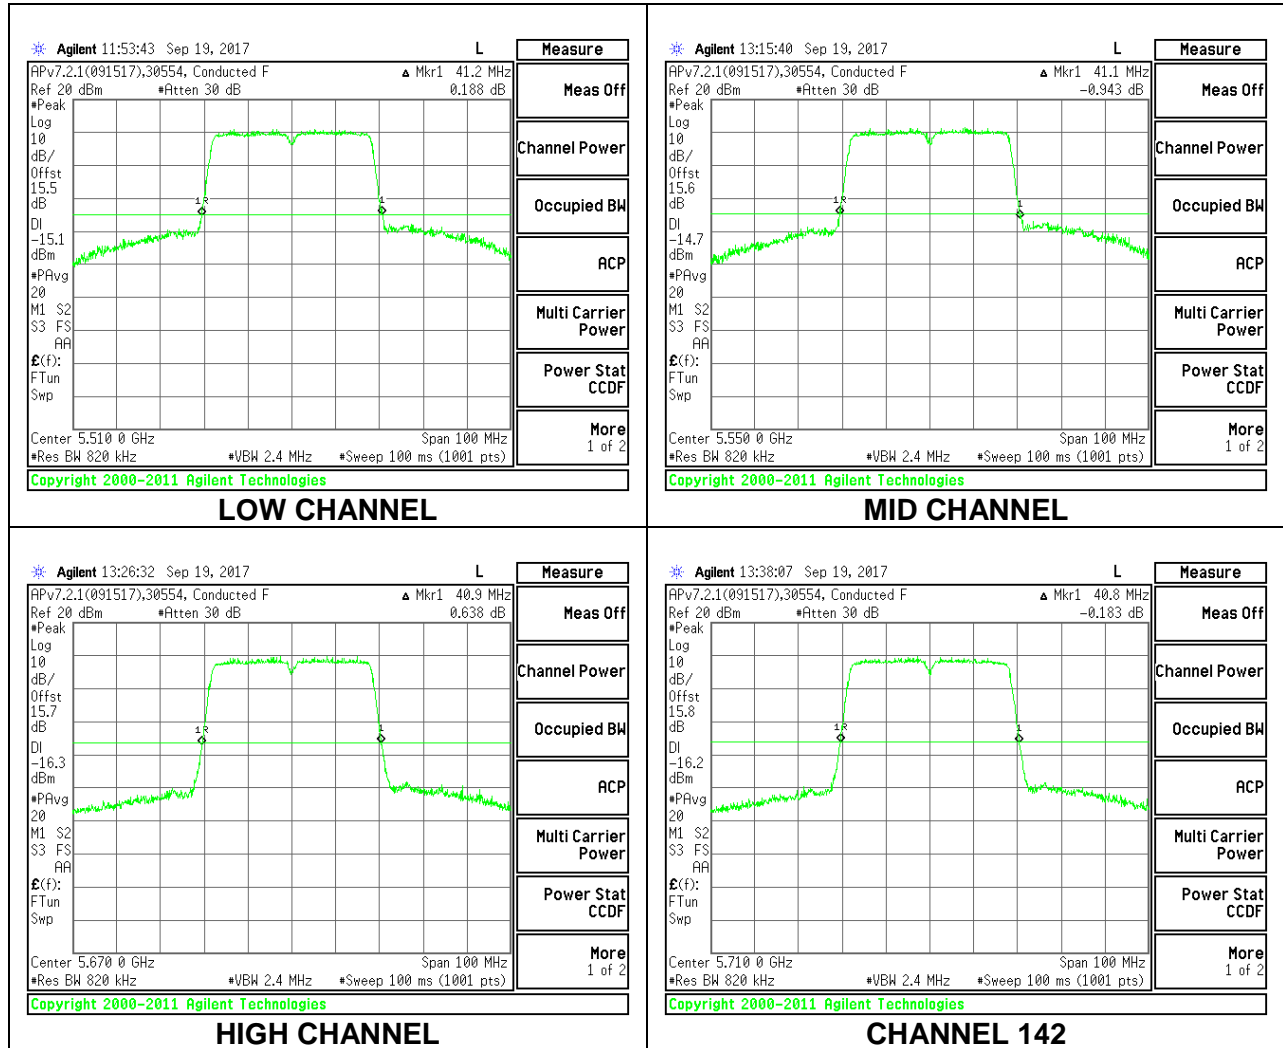

4.2.8. 802.11n HT40 MODE IN THE 5.6 GHz BAND

1TX Antenna WF4

Channel	Frequency (MHz)	26 dB Bandwidth (MHz)
Low	5510	41.20
Mid	5550	41.10
High	5670	40.90
142	5710	40.80