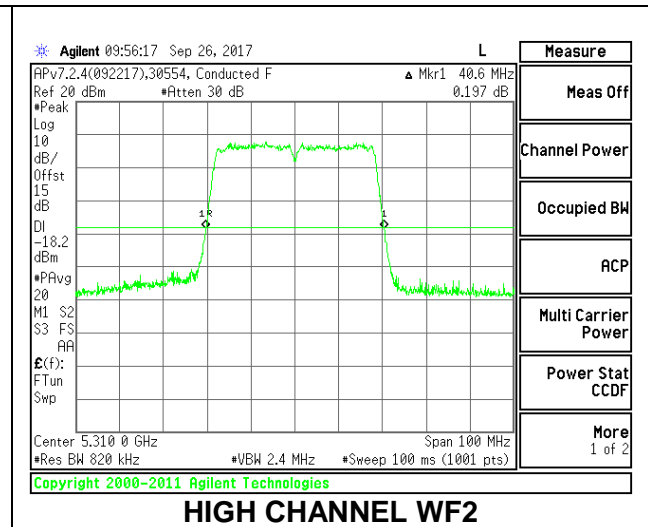

HIGH CHANNEL