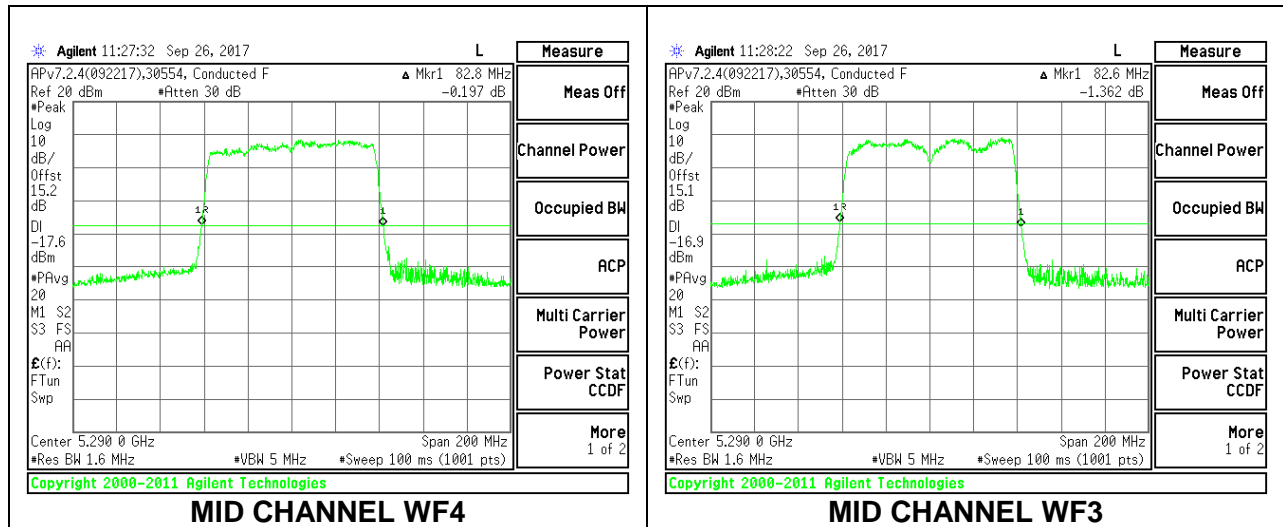

2TX Antenna WF4 + Antenna WF3 BF Mode

Channel	Frequency (MHz)	26 dB Bandwidth WF4 (MHz)	26 dB Bandwidth WF3 (MHz)
Mid	5290	82.80	82.60

MID CHANNEL