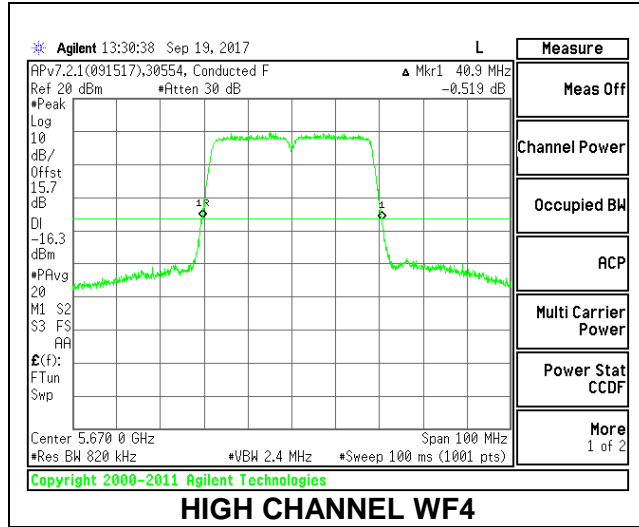

HIGH CHANNEL