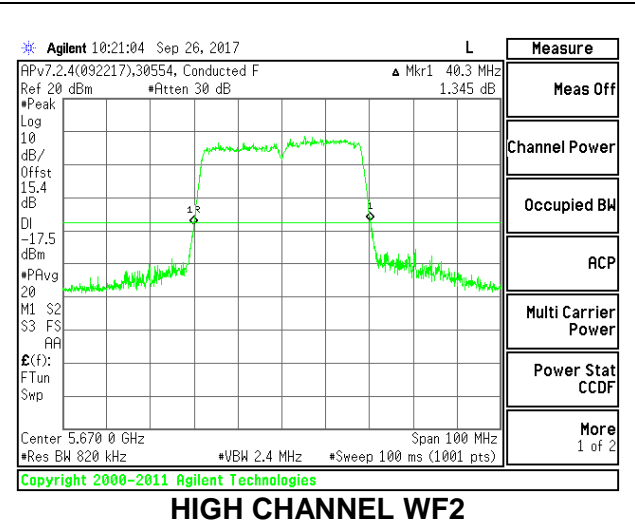

HIGH CHANNEL