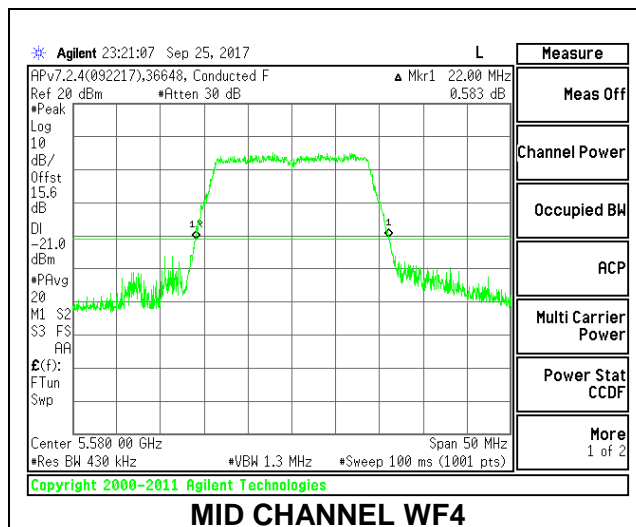

MID CHANNEL