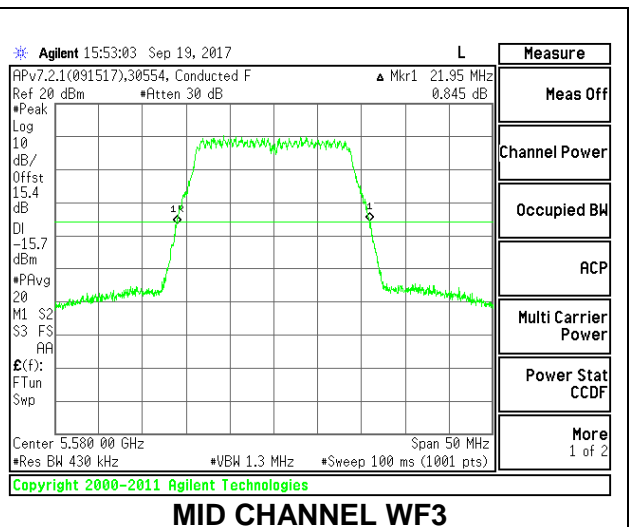

MID CHANNEL