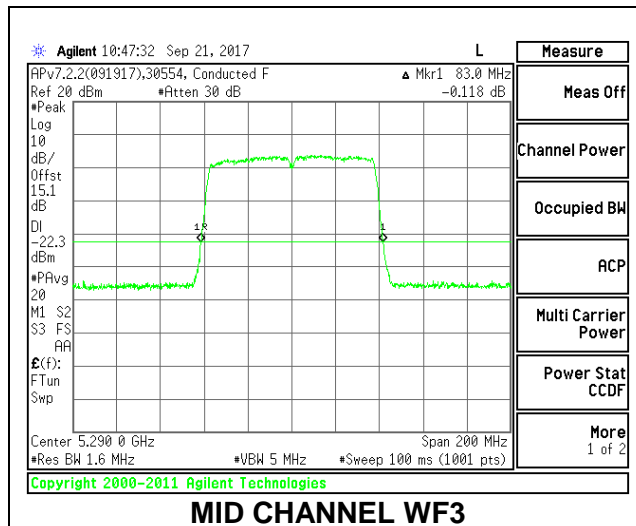

2TX Antenna WF3 + Antenna WF2 CDD Mode

Channel	Frequency (MHz)	26 dB Bandwidth WF3 (MHz)	26 dB Bandwidth WF2 (MHz)
Mid	5290	83.00	82.80

MID CHANNEL