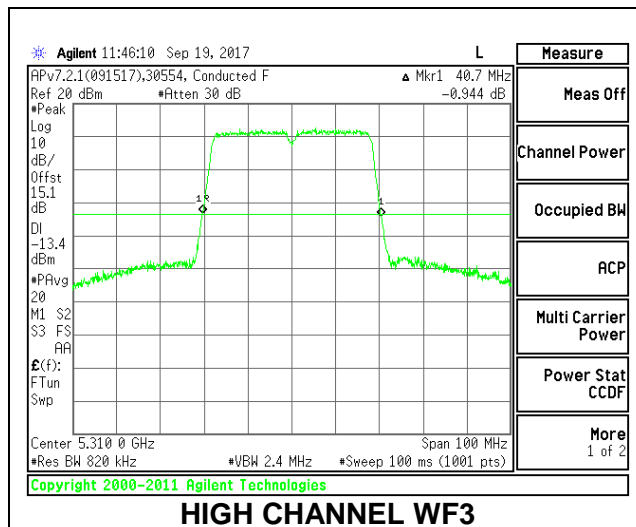

**LOW CHANNEL**

**HIGH CHANNEL**

**2TX Antenna WF3 + Antenna WF2 CDD Mode**

Channel	Frequency (MHz)	26 dB Bandwidth (MHz)	26 dB Bandwidth (MHz)
Low	5270	40.70	40.70
High	5310	40.70	40.30

**LOW CHANNEL**

**HIGH CHANNEL**