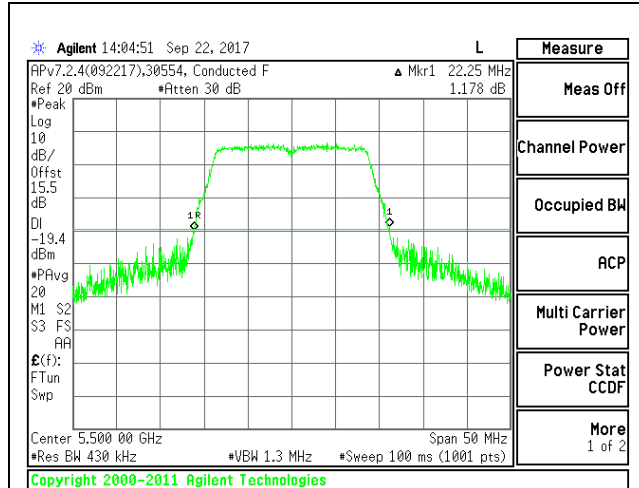

3TX Antenna WF4 + Antenna WF3 + Antenna WF2 SDM Mode

Channel	Frequency (MHz)	26 dB Bandwidth WF4 (MHz)	26 dB Bandwidth WF3 (MHz)	26 dB Bandwidth WF2 (MHz)
Low	5500	22.25	21.85	21.95
Mid	5580	22.35	21.75	21.90
High	5700	22.00	21.90	21.95
144	5720	22.15	21.80	21.90

LOW CHANNEL

LOW CHANNEL WF4