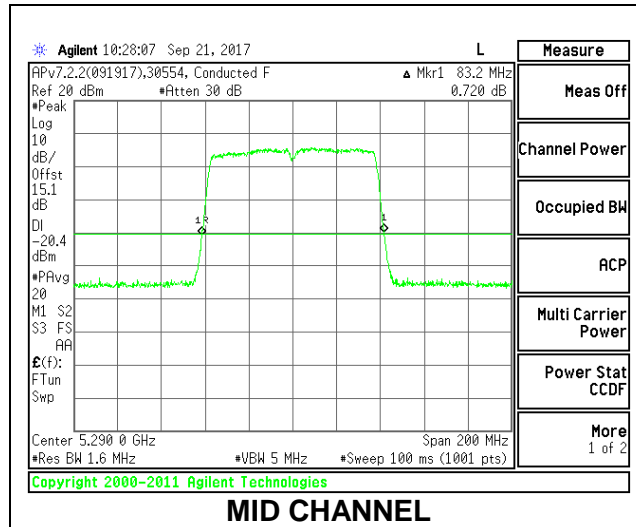

**4.2.6. 802.11ac VHT80 MODE IN THE 5.3 GHz BAND**

**1TX Antenna WF4**

Channel	Frequency (MHz)	26 dB Bandwidth (MHz)
Mid	5290	83.20

**1TX Antenna WF3**

Channel	Frequency (MHz)	26 dB Bandwidth (MHz)
Mid	5290	83.20