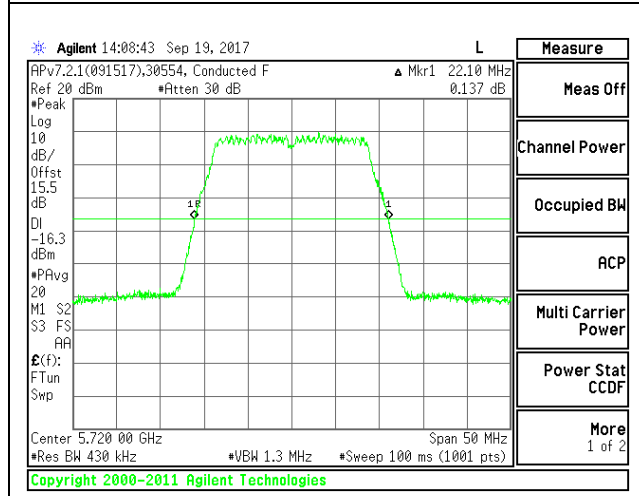

**HIGH CHANNEL WF2**

**CHANNEL 144**

**CHANNEL 144 WF4**

**CHANNEL 144 WF3**

**CHANNEL 144 WF2**

**3TX Antenna WF4 + Antenna WF3 + Antenna WF2 SDM Mode**

Channel	Frequency (MHz)	26 dB Bandwidth WF4 (MHz)	26 dB Bandwidth WF3 (MHz)	26 dB Bandwidth WF2 (MHz)
Low	5500	22.25	21.85	21.95
Mid	5580	22.35	21.75	21.90
High	5700	22.00	21.90	21.95
144	5720	22.15	21.80	21.90