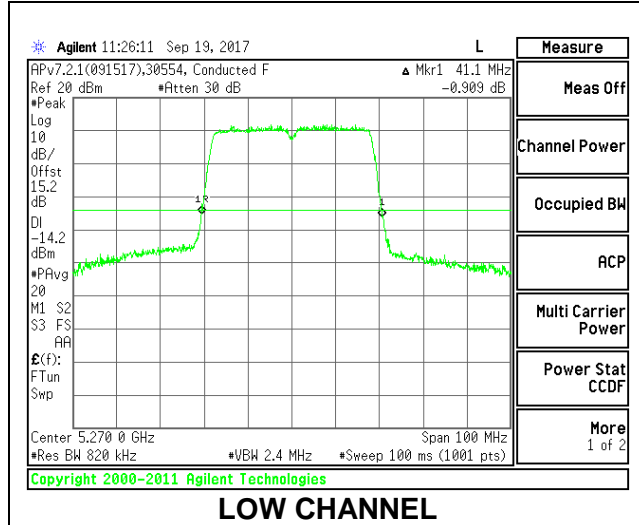

**HIGH CHANNEL**

**HIGH CHANNEL WF4**

**HIGH CHANNEL WF3**

**HIGH CHANNEL WF2**

**4.2.5. 802.11n HT40 MODE IN THE 5.3 GHz BAND**

**1TX Antenna WF4**

Channel	Frequency (MHz)	26dB Bandwidth (MHz)
Low	5270	41.10
High	5310	41.00