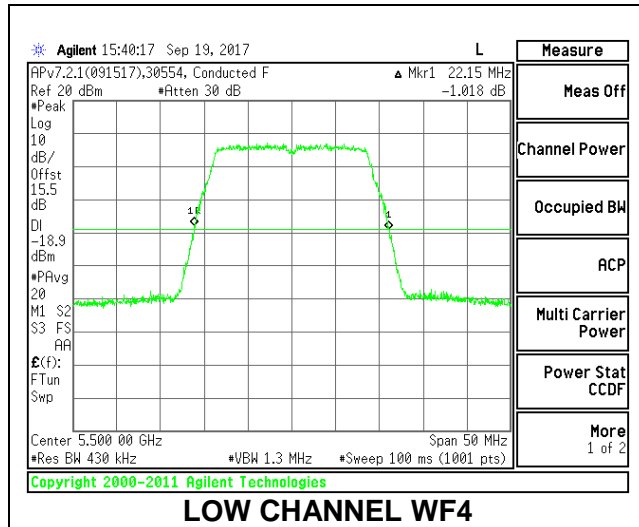

2TX Antenna WF4 + Antenna WF3 CDD Mode

Channel	Frequency (MHz)	26 dB Bandwidth	
		WF4 (MHz)	WF3 (MHz)
Low	5500	22.15	22.05
Mid	5580	22.25	21.95
High	5700	22.20	22.05
144	5720	22.25	22.00

LOW CHANNEL