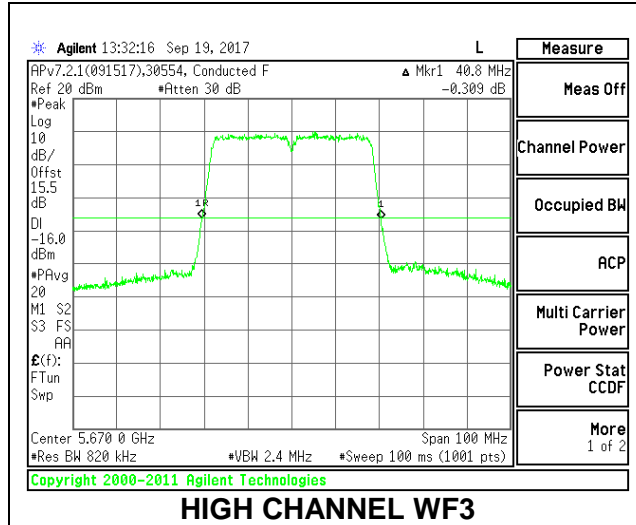

HIGH CHANNEL