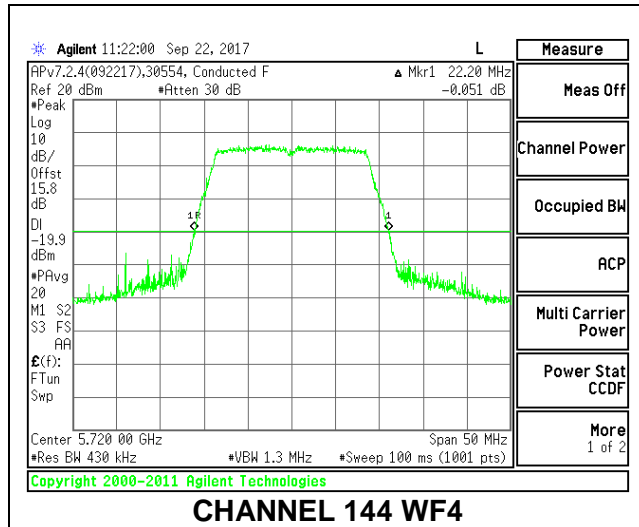

**LOW CHANNEL**

**MID CHANNEL**

**HIGH CHANNEL**

**CHANNEL 144**

**2TX Antenna WF4 + Antenna WF3 BF Mode**

Channel	Frequency (MHz)	26 dB Bandwidth WF4 (MHz)	26 dB Bandwidth WF3 (MHz)
Low	5500	21.95	21.65
Mid	5580	22.10	21.90
High	5700	22.20	21.90
144	5720	22.15	21.95