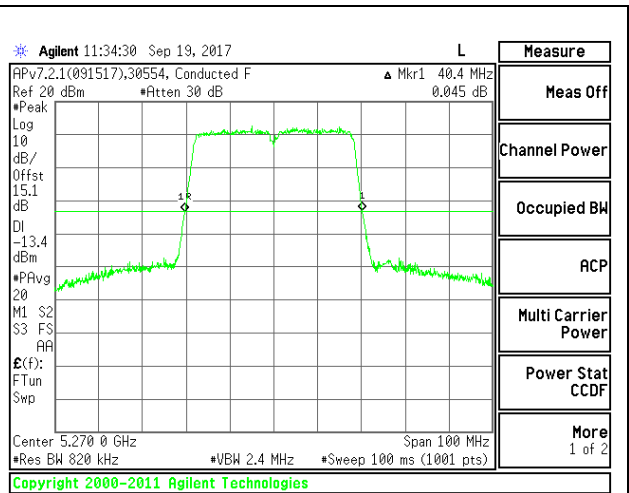

LOW CHANNEL WF3