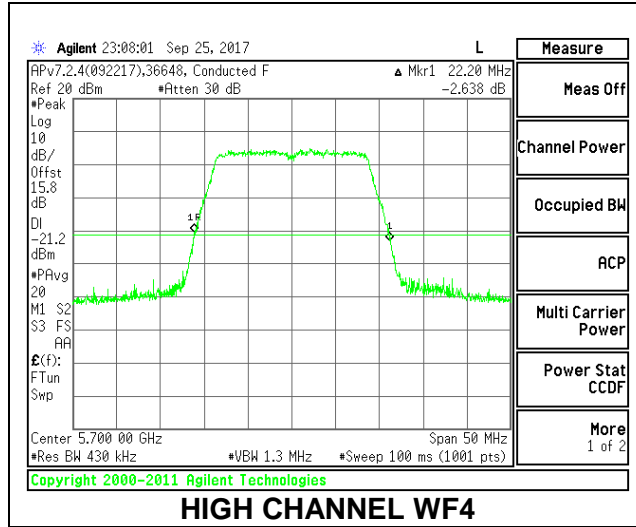

HIGH CHANNEL