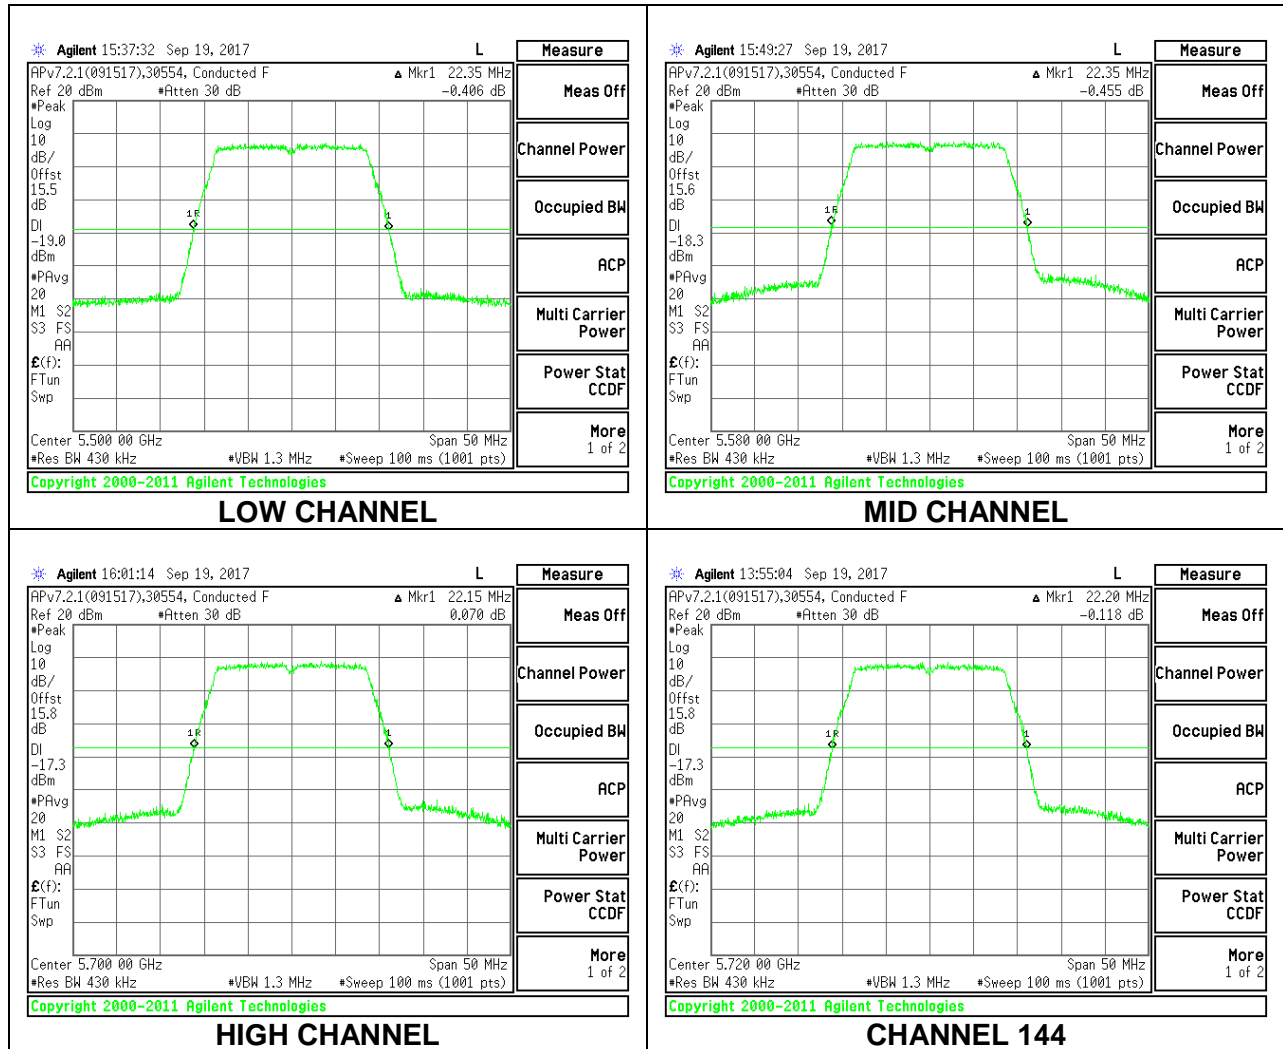

4.2.7. 802.11n HT20 MODE IN THE 5.6 GHz BAND

1TX Antenna WF4

Channel	Frequency (MHz)	26 dB Bandwidth (MHz)
Low	5500	22.35
Mid	5580	22.35
High	5700	22.15
144	5720	22.20