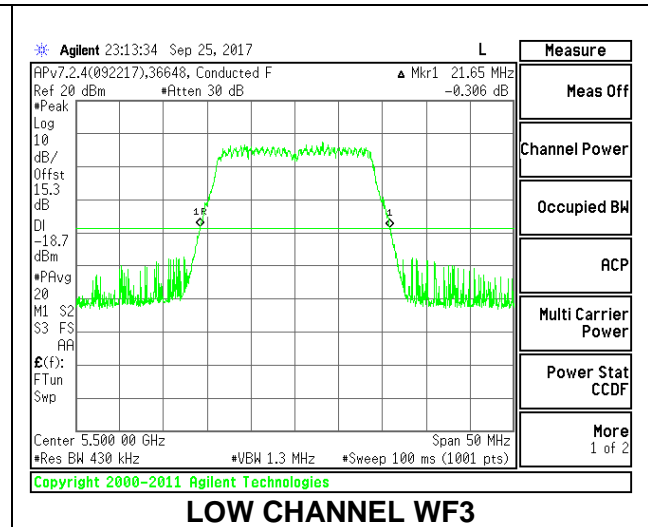

2TX Antenna WF4 + Antenna WF3 BF Mode

Channel	Frequency (MHz)	26 dB Bandwidth WF4 (MHz)	26 dB Bandwidth WF3 (MHz)
Low	5500	21.95	21.65
Mid	5580	22.10	21.90
High	5700	22.20	21.90
144	5720	22.15	21.95

LOW CHANNEL