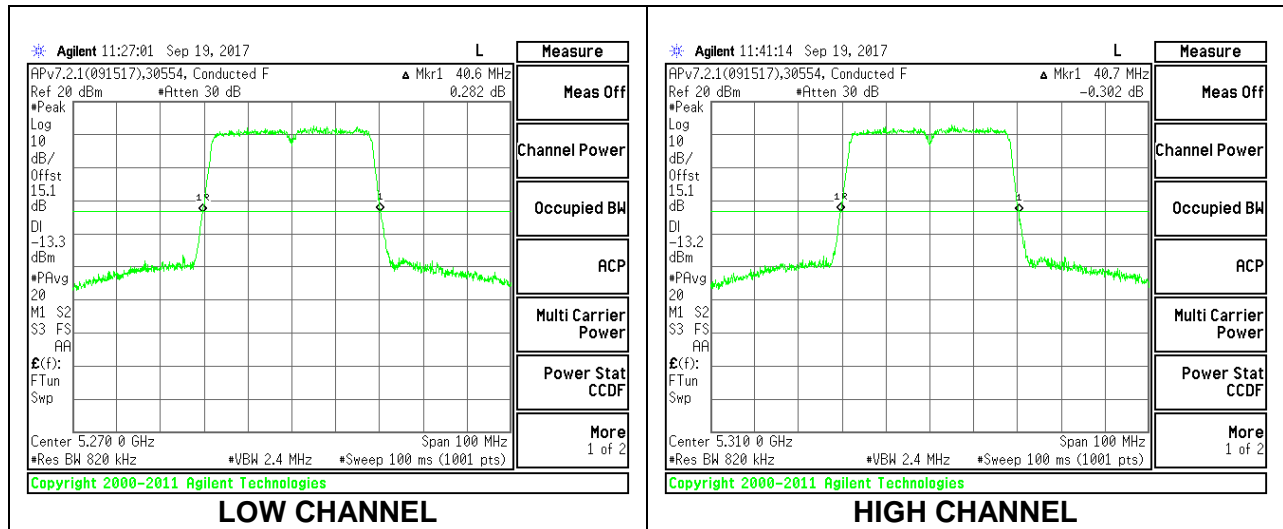

1TX Antenna WF3

Channel	Frequency (MHz)	26dB Bandwidth (MHz)
Low	5270	40.60
High	5310	40.70