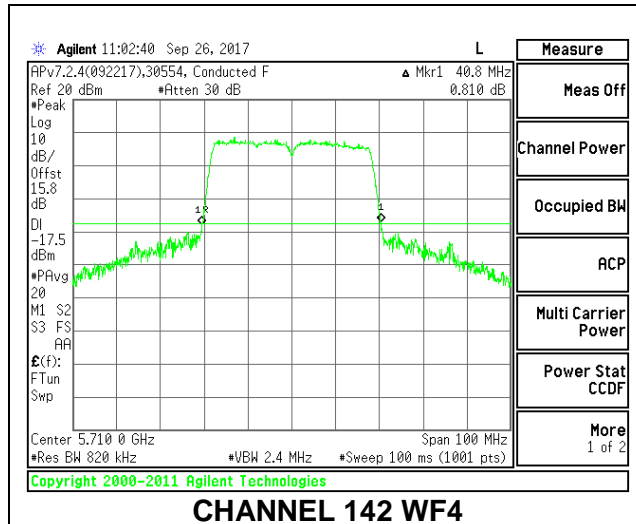

**LOW CHANNEL**

**MID CHANNEL**

**HIGH CHANNEL**

**CHANNEL 142**

**2TX Antenna WF3 + Antenna WF2 CDD Mode**

Channel	Frequency (MHz)	26 dB Bandwidth WF3 (MHz)	26 dB Bandwidth WF2 (MHz)
Low	5510	40.60	40.30
Mid	5550	40.70	40.40
High	5670	40.80	40.70
142	5710	40.60	40.50