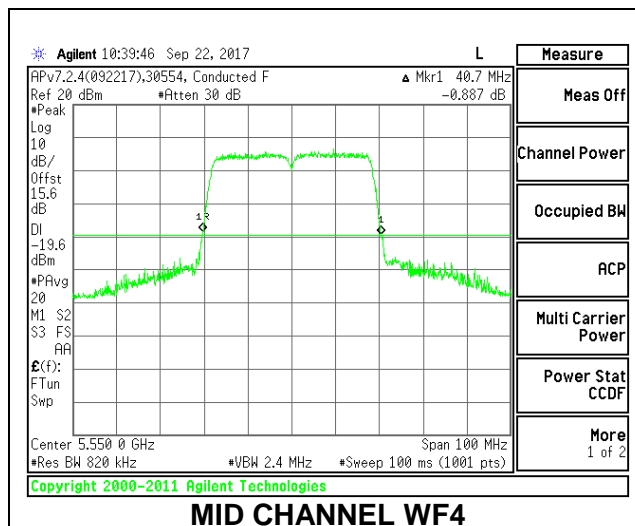

MID CHANNEL