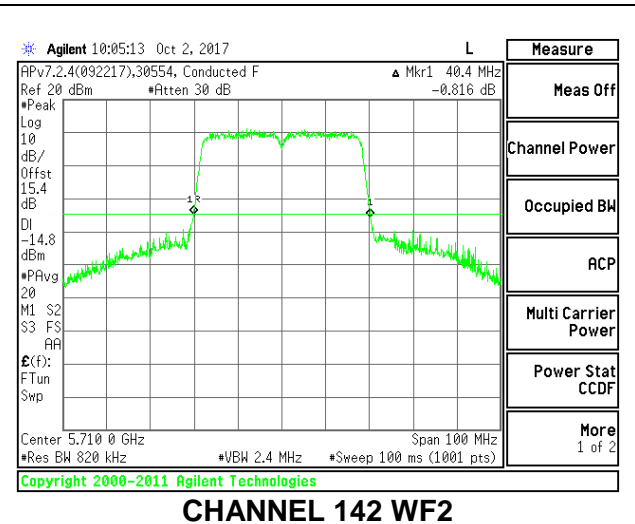

**LOW CHANNEL**

**MID CHANNEL**

**HIGH CHANNEL**

**CHANNEL 142**

**2TX Antenna WF3 + Antenna WF2 CDD Mode**

Channel	Frequency (MHz)	26 dB Bandwidth WF3 (MHz)	26 dB Bandwidth WF2 (MHz)
Low	5510	40.60	40.30
Mid	5550	40.70	40.40
High	5670	40.80	40.70
142	5710	40.60	40.50