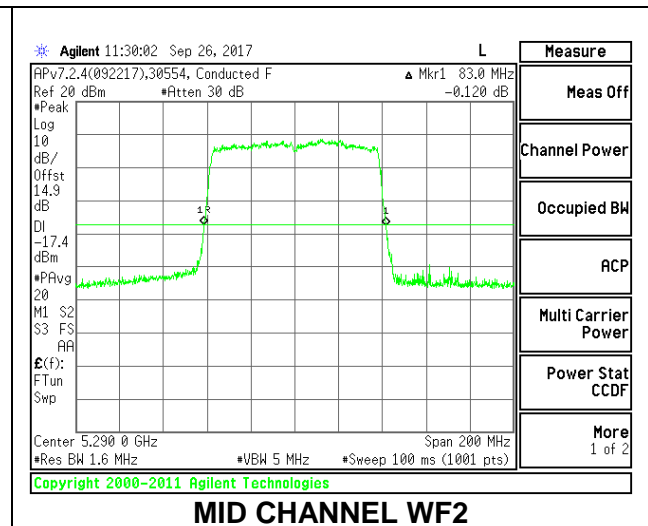

2TX Antenna WF4 + Antenna WF2 BF Mode

Channel	Frequency (MHz)	26 dB Bandwidth WF4 (MHz)	26 dB Bandwidth WF2 (MHz)
Mid	5290	82.80	83.00

MID CHANNEL