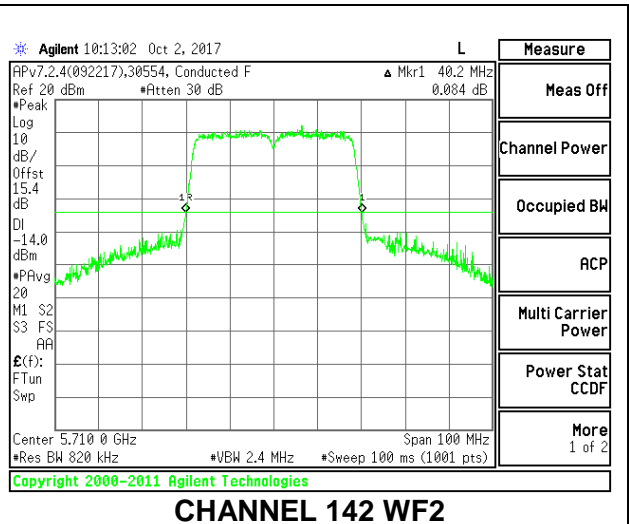

**LOW CHANNEL**

**MID CHANNEL**

**HIGH CHANNEL**

**CHANNEL 142**

**2TX Antenna WF4 + Antenna WF2 SDM Mode**

Channel	Frequency (MHz)	26 dB Bandwidth WF4 (MHz)	26 dB Bandwidth WF2 (MHz)
Low	5510	48.10	40.30
Mid	5550	40.70	40.50
High	5670	41.10	40.40
142	5710	41.00	40.30