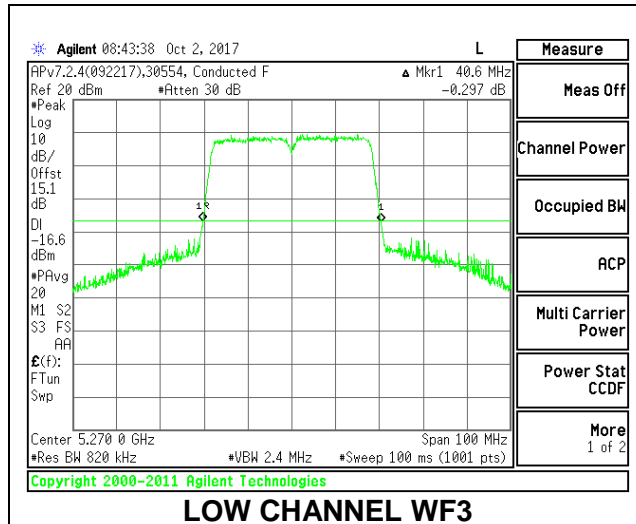

2TX Antenna WF3 + Antenna WF2 BF Mode

Channel	Frequency (MHz)	26 dB Bandwidth WF3 (MHz)	26 dB Bandwidth WF2 (MHz)
Low	5270	40.60	40.60
High	5310	39.80	40.60

LOW CHANNEL

LOW CHANNEL WF3