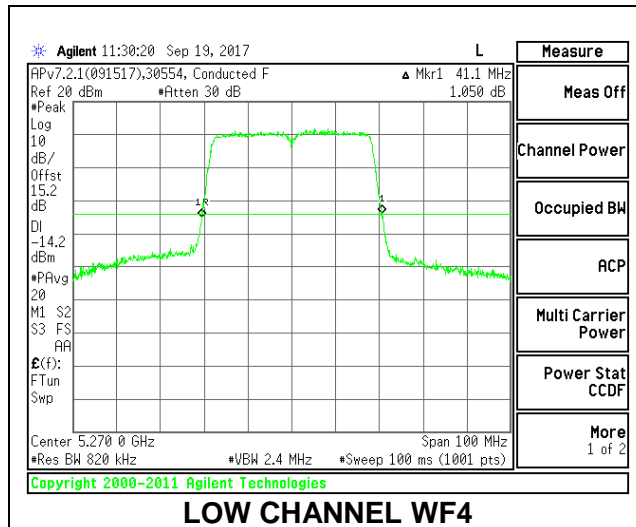

2TX Antenna WF4 + Antenna WF2 CDD Mode

Channel	Frequency (MHz)	26 dB Bandwidth	
		WF4 (MHz)	WF2 (MHz)
Low	5270	41.10	40.40
High	5310	40.80	40.70

LOW CHANNEL