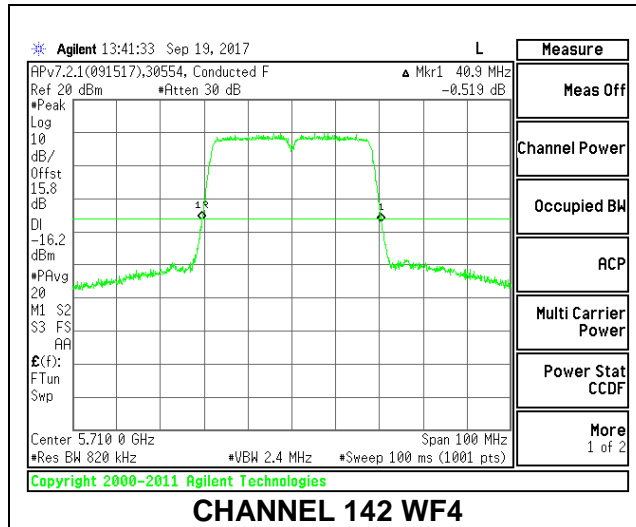

**LOW CHANNEL**

**MID CHANNEL**

**HIGH CHANNEL**

**CHANNEL 142**

**2TX Antenna WF4 + Antenna WF3 SDM Mode**

Channel	Frequency (MHz)	26 dB Bandwidth WF4 (MHz)	26 dB Bandwidth WF3 (MHz)
Low	5510	47.20	40.60
Mid	5550	41.10	40.50
High	5670	40.80	40.60
142	5710	40.90	40.40