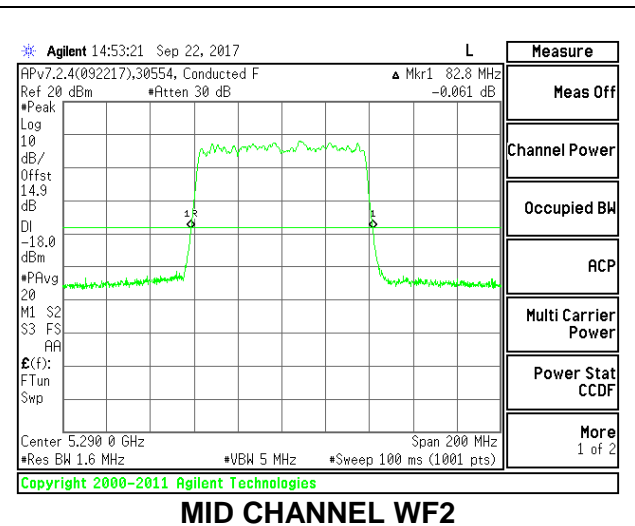

2TX Antenna WF4 + Antenna WF2 SDM Mode

Channel	Frequency (MHz)	26 dB Bandwidth WF4 (MHz)	26 dB Bandwidth WF2 (MHz)
Mid	5290	82.60	82.80

MID CHANNEL