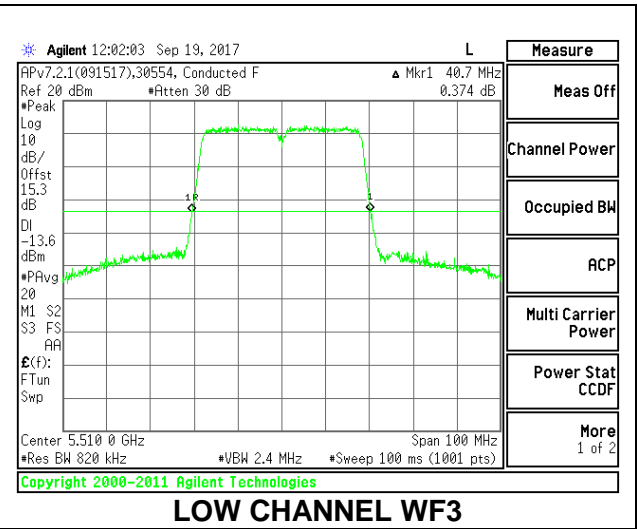

LOW CHANNEL WF3