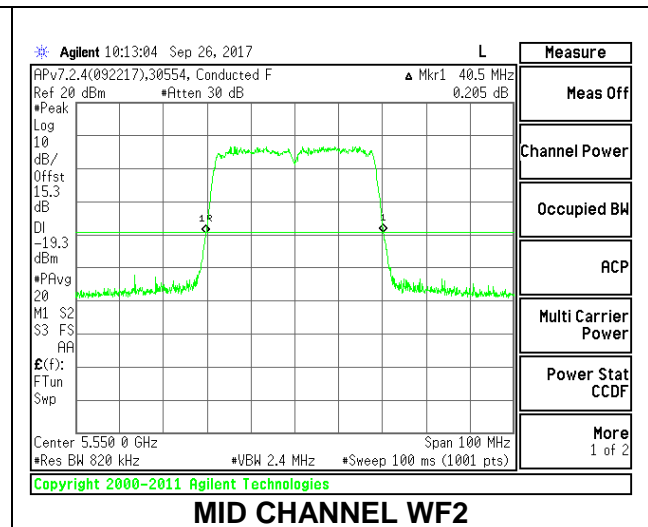

MID CHANNEL