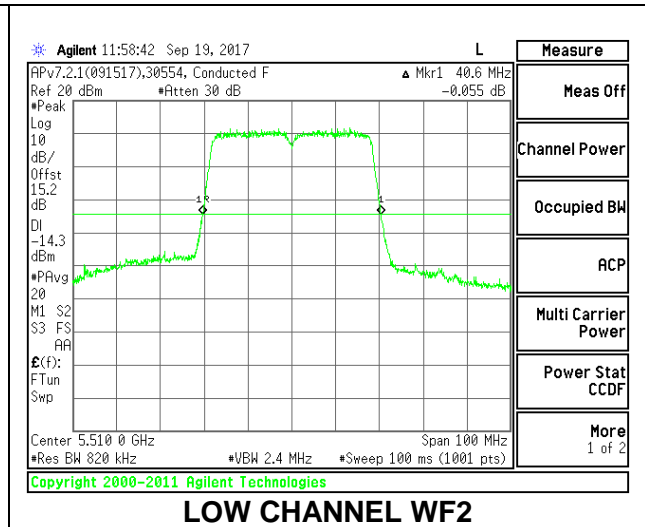

2TX Antenna WF4 + Antenna WF2 CDD Mode

Channel	Frequency (MHz)	26 dB Bandwidth WF4 (MHz)	26 dB Bandwidth WF2 (MHz)
Low	5510	41.20	40.60
Mid	5550	40.90	40.40
High	5670	40.90	40.60
142	5710	40.90	40.20

LOW CHANNEL