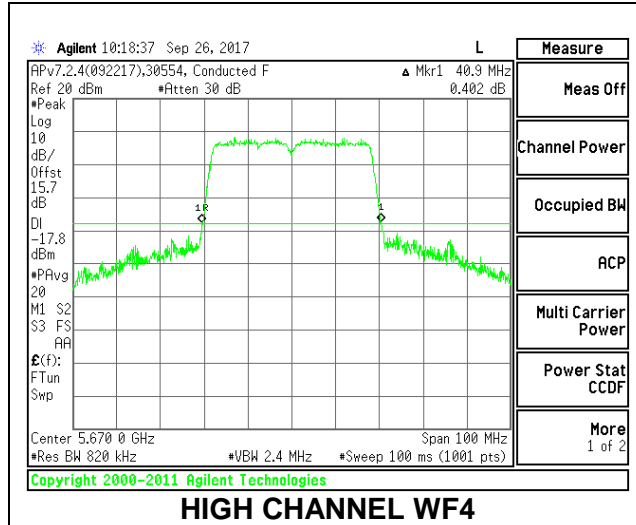

HIGH CHANNEL