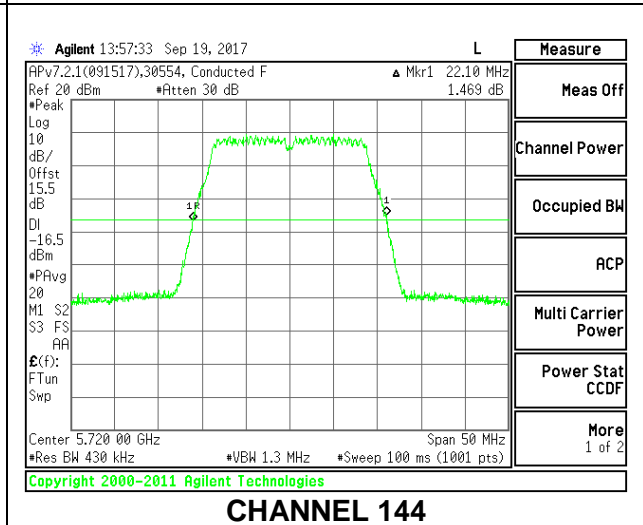

MID CHANNEL

CHANNEL 144