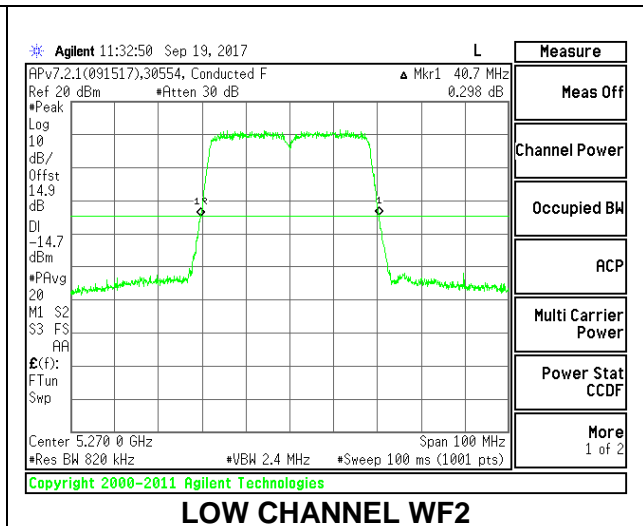

**LOW CHANNEL**

**HIGH CHANNEL**

**2TX Antenna WF3 + Antenna WF2 CDD Mode**

Channel	Frequency (MHz)	26 dB Bandwidth (MHz)	26 dB Bandwidth (MHz)
Low	5270	40.70	40.70
High	5310	40.70	40.30

**LOW CHANNEL**

**HIGH CHANNEL**