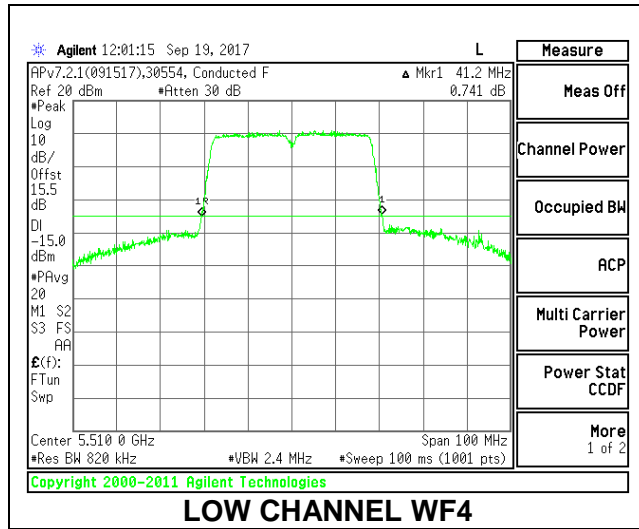

3TX Antenna WF4 + Antenna WF3 + Antenna WF2 CDD Mode

Channel	Frequency (MHz)	26 dB Bandwidth WF4 (MHz)	26 dB Bandwidth WF3 (MHz)	26 dB Bandwidth WF2 (MHz)
Low	5510	41.20	40.70	40.60
Mid	5550	41.10	40.50	40.60
High	5670	40.90	40.60	40.40
142	5710	41.00	40.60	40.50

LOW CHANNEL