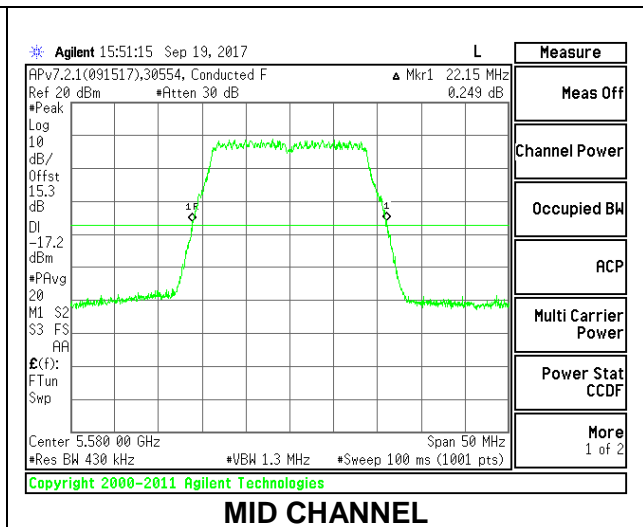

**LOW CHANNEL**

**MID CHANNEL**

**HIGH CHANNEL**

**CHANNEL 144**

**1TX Antenna WF2**

Channel	Frequency (MHz)	26 dB Bandwidth (MHz)
Low	5500	22.15
Mid	5580	22.15
High	5700	22.00
144	5720	22.10

**LOW CHANNEL**