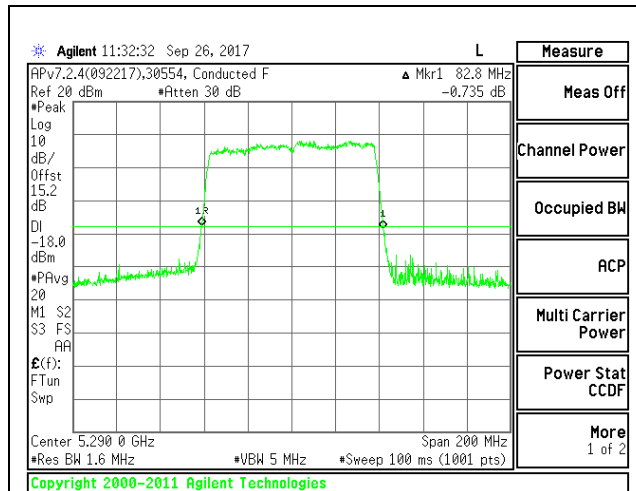

3TX Antenna WF4 + Antenna WF3 + Antenna WF2 BF Mode

Channel	Frequency	26 dB Bandwidth WF4	26 dB Bandwidth WF3	26 dB Bandwidth WF2
	(MHz)	(MHz)	(MHz)	(MHz)
Mid	5290	82.80	82.40	82.80

MID CHANNEL

MID CHANNEL WF4