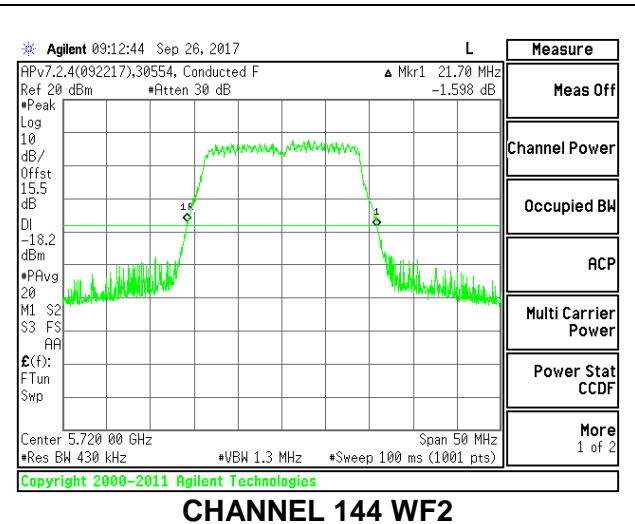

**LOW CHANNEL**

**MID CHANNEL**

**HIGH CHANNEL**

**CHANNEL 144**

**3TX Antenna WF4 + Antenna WF3 + Antenna WF2 CDD Mode**

Channel	Frequency (MHz)	26 dB Bandwidth WF4 (MHz)	26 dB Bandwidth WF3 (MHz)	26 dB Bandwidth WF2 (MHz)
Low	5500	22.20	21.90	22.25
Mid	5580	22.30	22.05	22.00
High	5700	22.25	22.00	22.10
144	5720	22.25	22.00	22.10