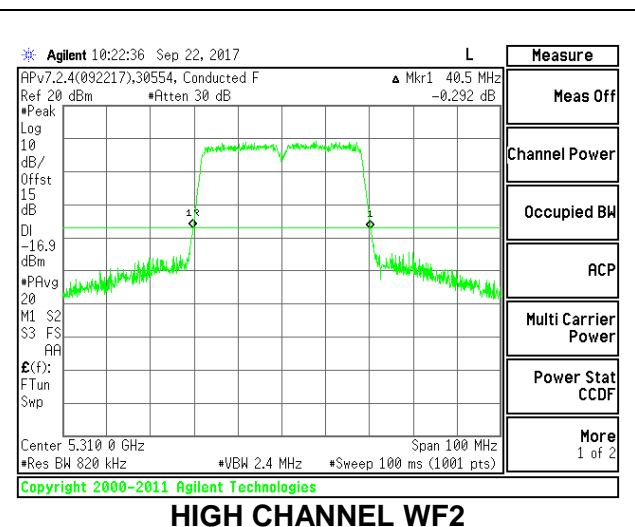

HIGH CHANNEL