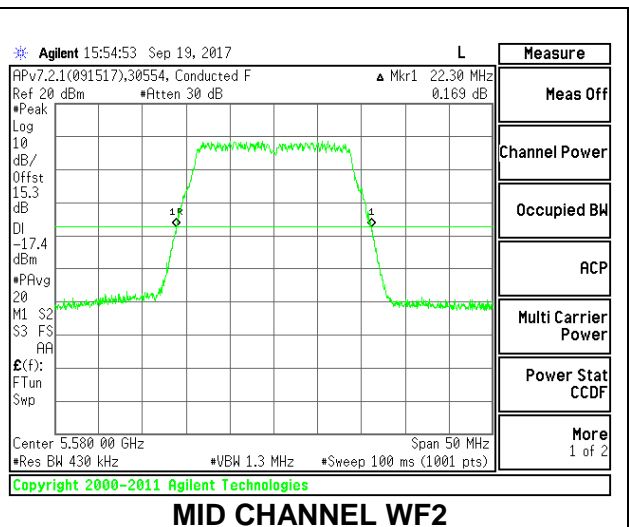

MID CHANNEL