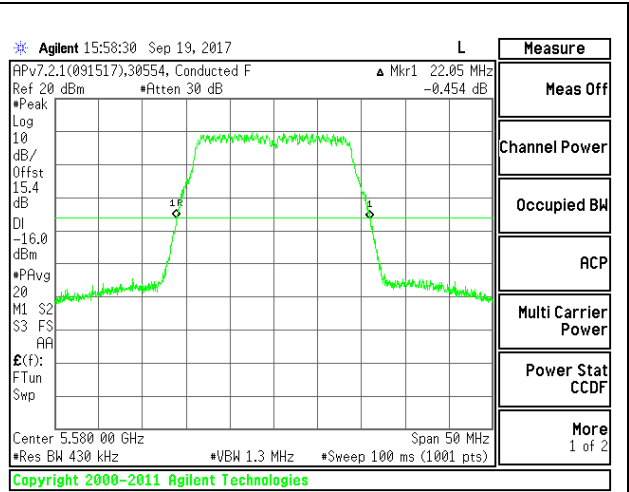

MID CHANNEL WF3