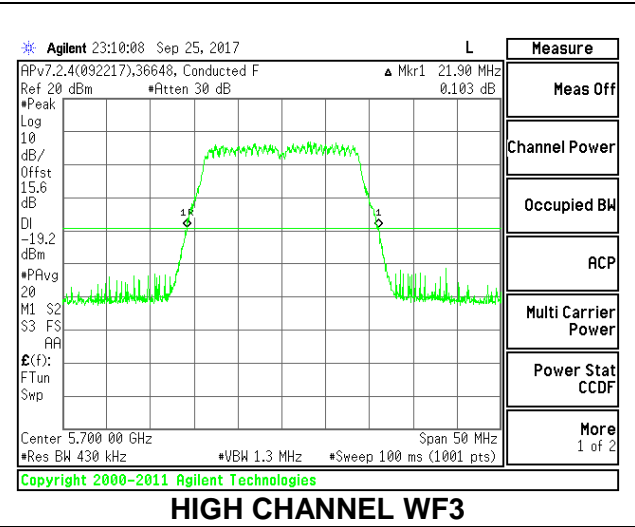

HIGH CHANNEL