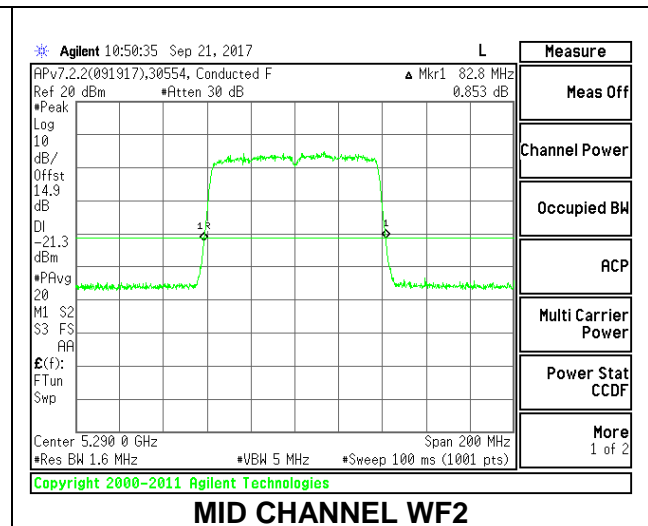

2TX Antenna WF3 + Antenna WF2 CDD Mode

Channel	Frequency (MHz)	26 dB Bandwidth WF3 (MHz)	26 dB Bandwidth WF2 (MHz)
Mid	5290	83.00	82.80

MID CHANNEL