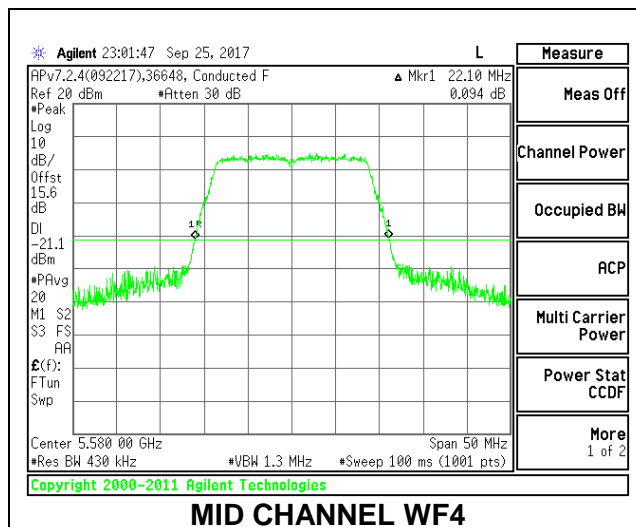

MID CHANNEL