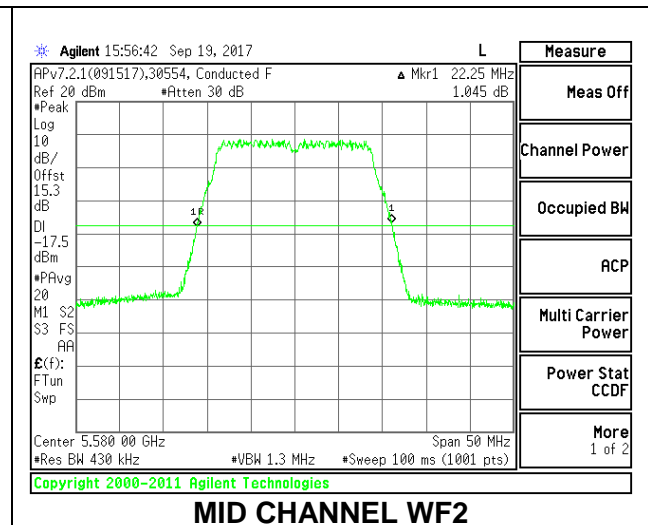

MID CHANNEL