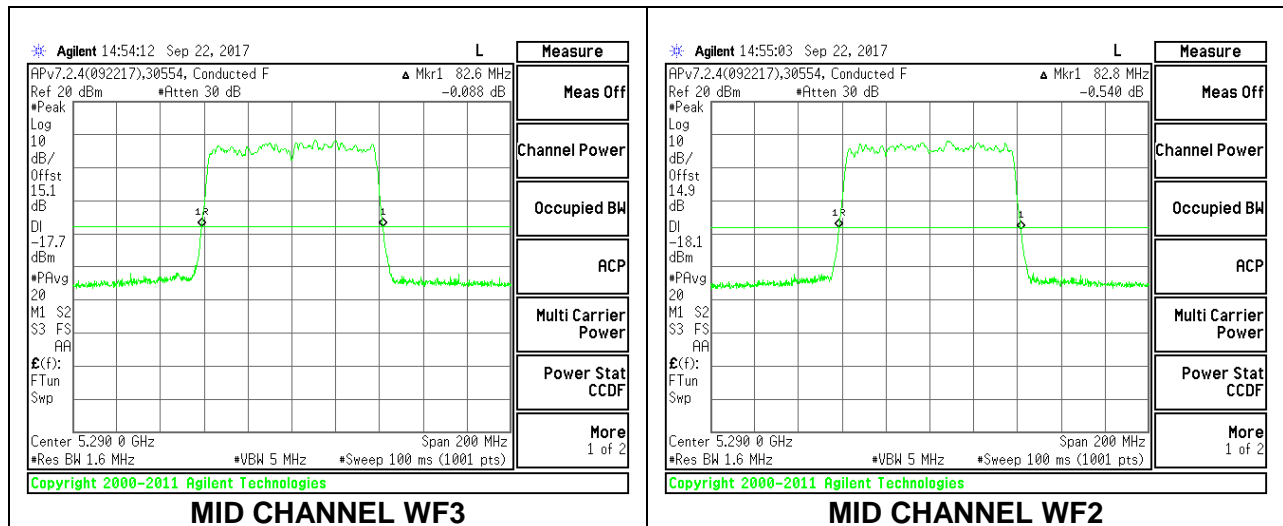

2TX Antenna WF3 + Antenna WF2 SDM Mode

Channel	Frequency (MHz)	26 dB Bandwidth WF3 (MHz)	26 dB Bandwidth WF2 (MHz)
Mid	5290	82.60	82.80

MID CHANNEL