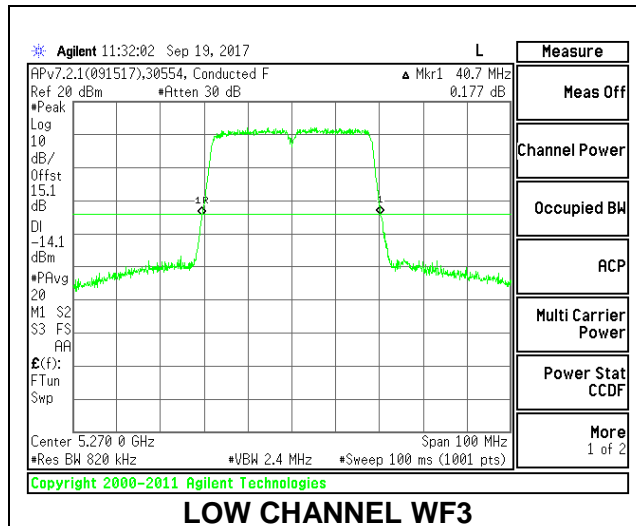

**LOW CHANNEL**

**HIGH CHANNEL**

**2TX Antenna WF3 + Antenna WF2 CDD Mode**

Channel	Frequency (MHz)	26 dB Bandwidth (MHz)	26 dB Bandwidth (MHz)
Low	5270	40.70	40.70
High	5310	40.70	40.30

**LOW CHANNEL**

**HIGH CHANNEL**