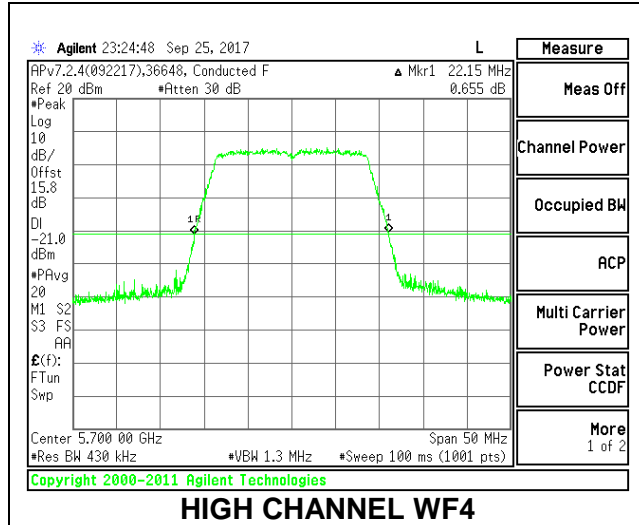

HIGH CHANNEL