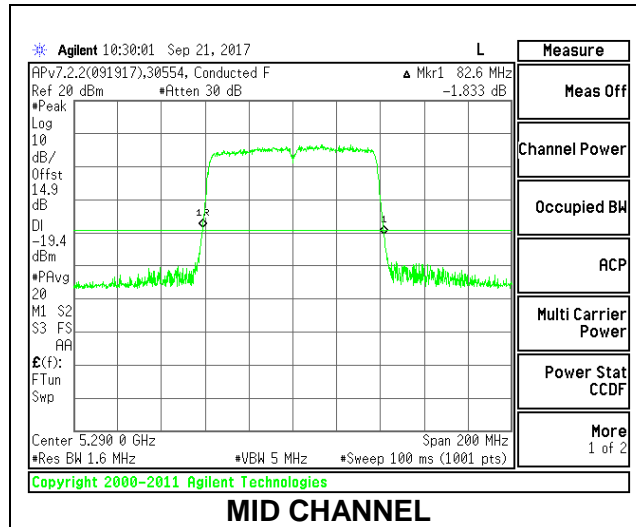

1TX Antenna WF2

Channel	Frequency (MHz)	26 dB Bandwidth (MHz)
Mid	5290	82.60