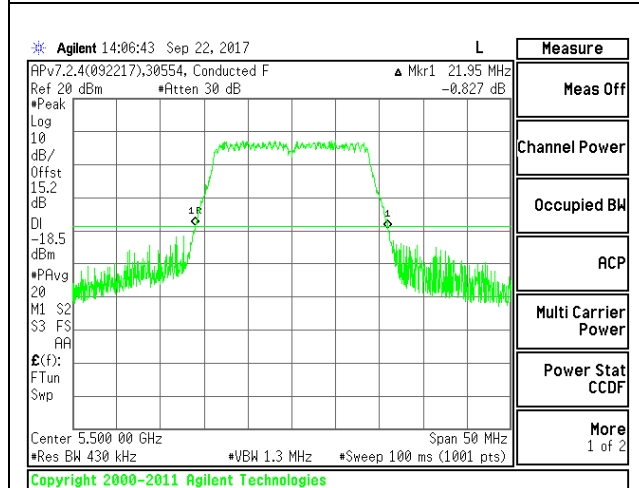

LOW CHANNEL WF2