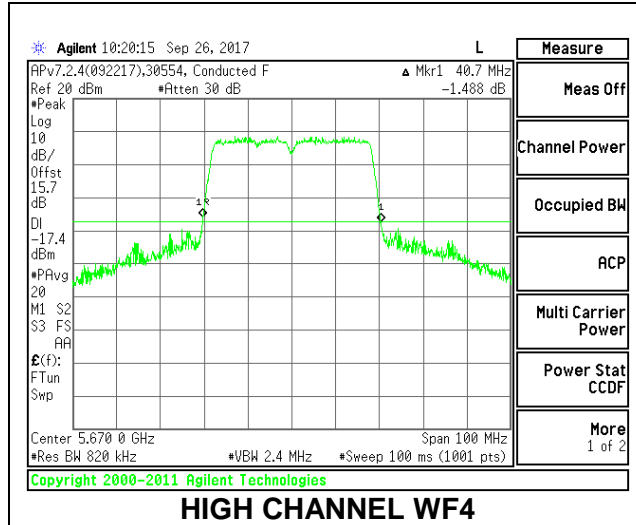

HIGH CHANNEL