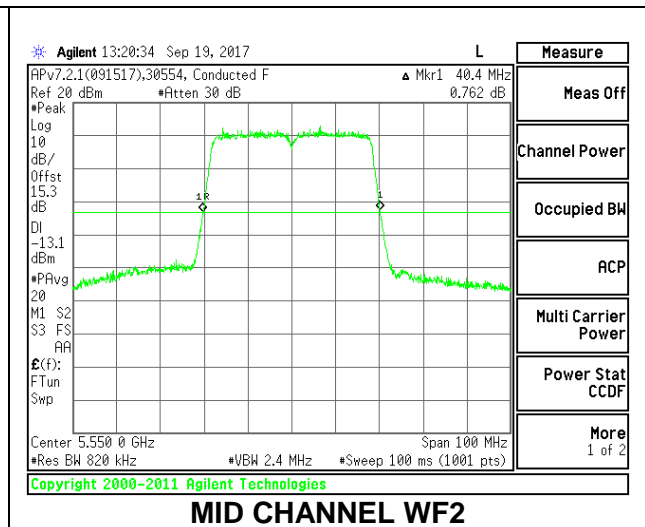

MID CHANNEL