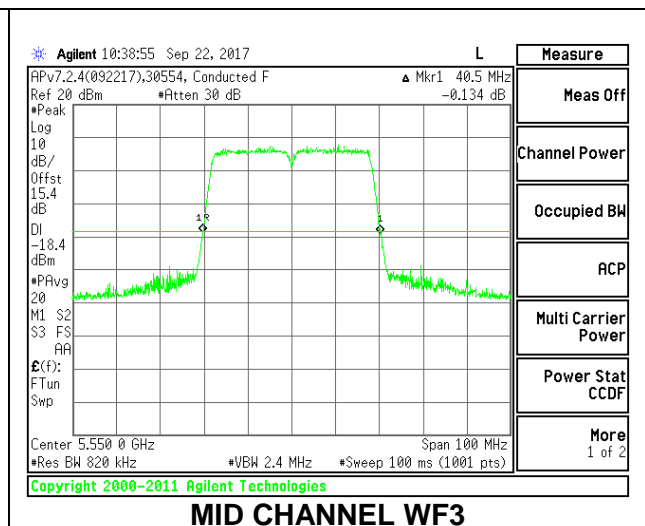

MID CHANNEL