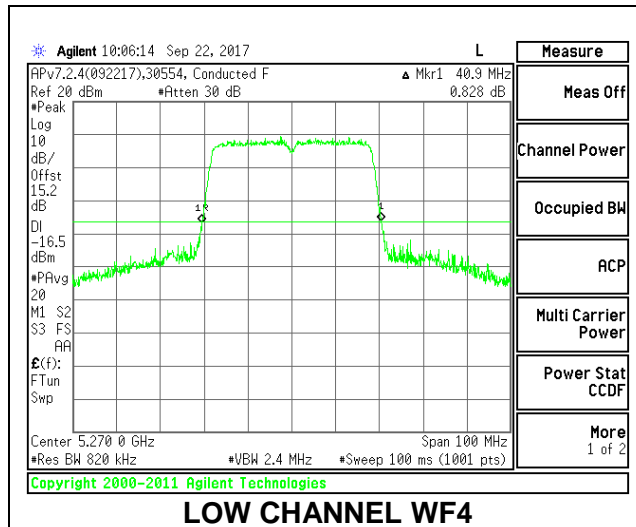

2TX Antenna WF4 + Antenna WF3 SDM Mode

Channel	Frequency (MHz)	26 dB Bandwidth (MHz)	26 dB Bandwidth (MHz)
		WF4	WF3
Low	5270	40.90	40.60
High	5310	40.90	40.50

LOW CHANNEL