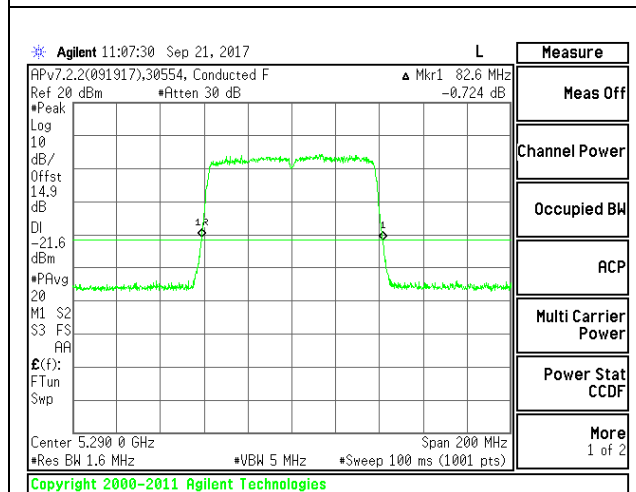

MID CHANNEL WF2