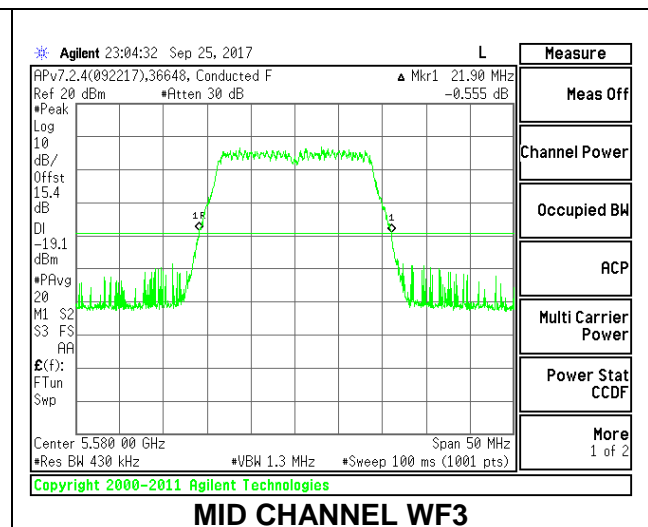

MID CHANNEL