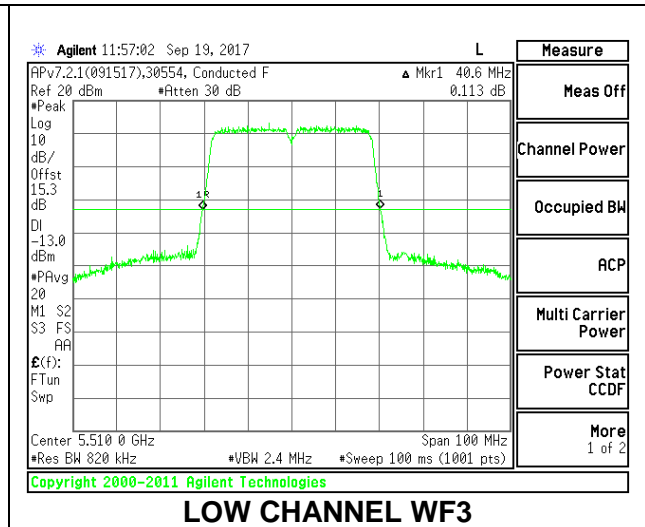

2TX Antenna WF4 + Antenna WF3 CDD Mode

Channel	Frequency (MHz)	26 dB Bandwidth WF4 (MHz)	26 dB Bandwidth WF3 (MHz)
Low	5510	40.90	40.60
Mid	5550	41.20	40.70
High	5670	40.90	41.00
142	5710	40.90	40.60

LOW CHANNEL