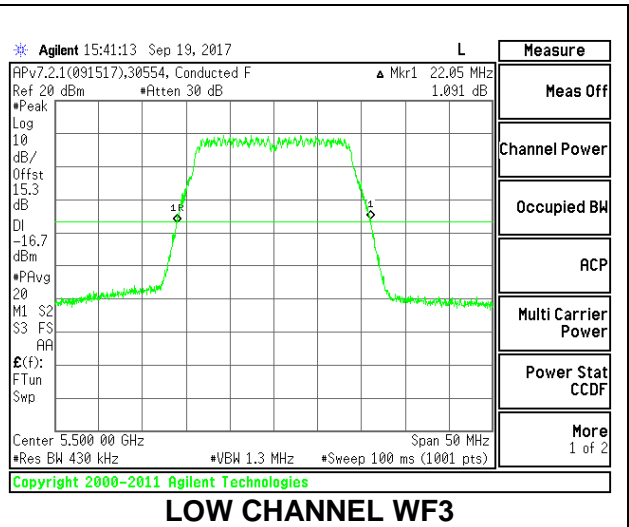

2TX Antenna WF4 + Antenna WF3 CDD Mode

Channel	Frequency (MHz)	26 dB Bandwidth	
		WF4 (MHz)	WF3 (MHz)
Low	5500	22.15	22.05
Mid	5580	22.25	21.95
High	5700	22.20	22.05
144	5720	22.25	22.00

LOW CHANNEL