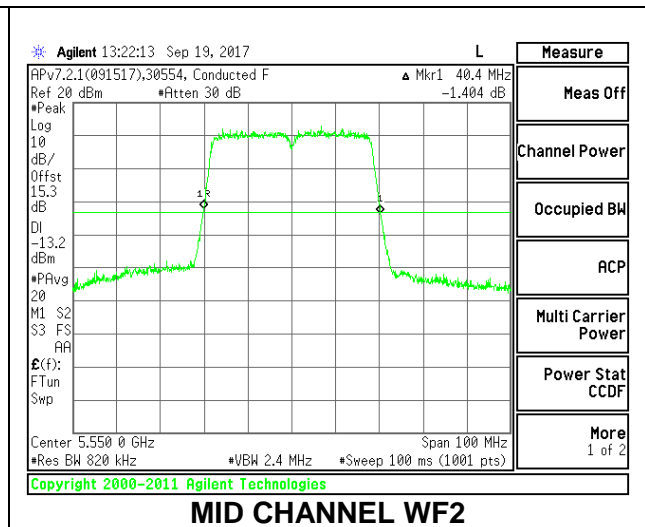

MID CHANNEL