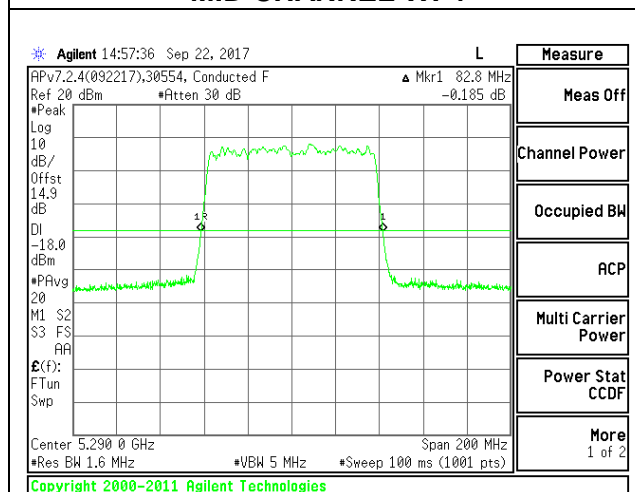

MID CHANNEL WF2