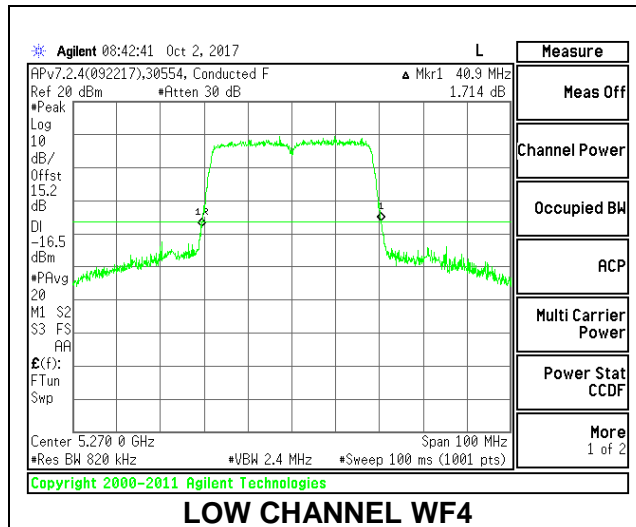

**LOW CHANNEL**

**HIGH CHANNEL**

**2TX Antenna WF4 + Antenna WF3 BF Mode**

Channel	Frequency (MHz)	26 dB Bandwidth	
		WF4 (MHz)	WF3 (MHz)
Low	5270	40.90	40.50
High	5310	40.60	39.40

**LOW CHANNEL**

**HIGH CHANNEL**