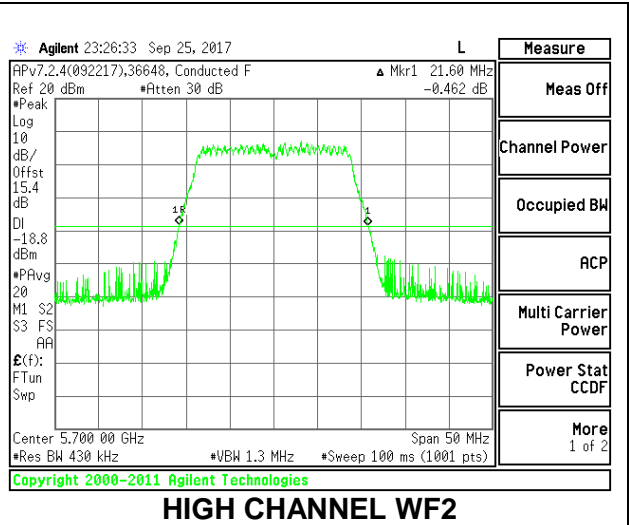

HIGH CHANNEL