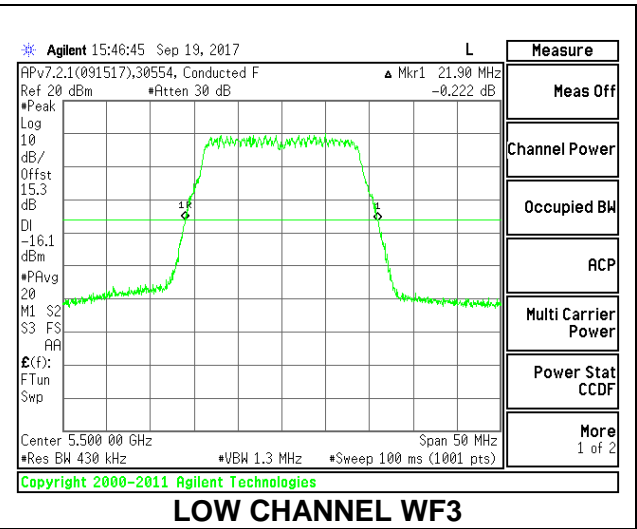

3TX Antenna WF4 + Antenna WF3 + Antenna WF2 CDD Mode

Channel	Frequency (MHz)	26 dB Bandwidth WF4 (MHz)	26 dB Bandwidth WF3 (MHz)	26 dB Bandwidth WF2 (MHz)
Low	5500	22.20	21.90	22.25
Mid	5580	22.30	22.05	22.00
High	5700	22.25	22.00	22.10
144	5720	22.25	22.00	22.10

LOW CHANNEL