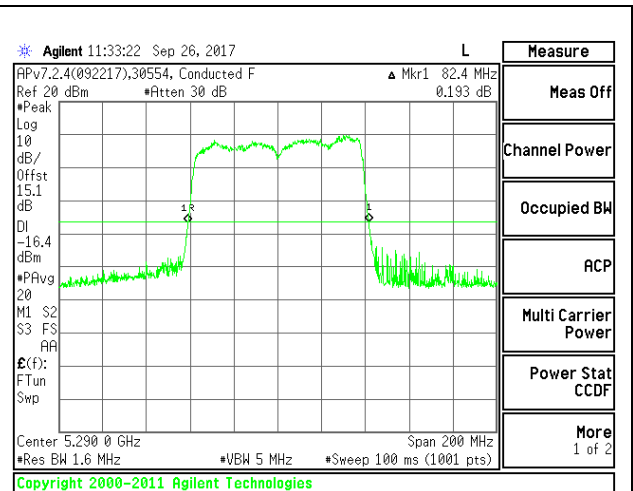

MID CHANNEL WF3