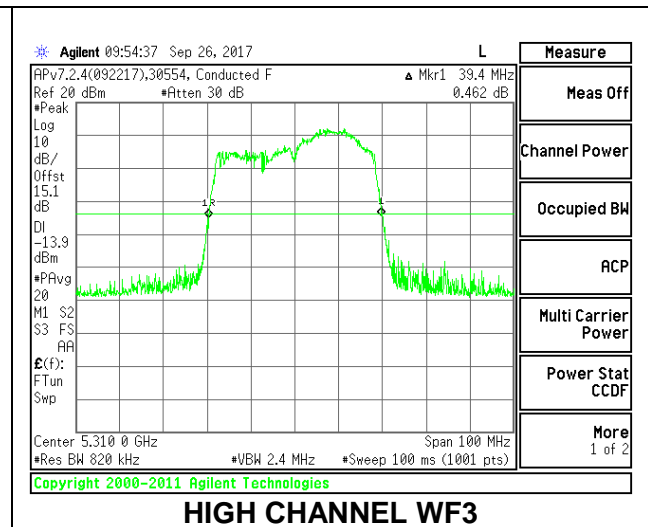

**LOW CHANNEL**

**HIGH CHANNEL**

**2TX Antenna WF4 + Antenna WF3 BF Mode**

Channel	Frequency (MHz)	26 dB Bandwidth	
		WF4 (MHz)	WF3 (MHz)
Low	5270	40.90	40.50
High	5310	40.60	39.40

**LOW CHANNEL**

**HIGH CHANNEL**