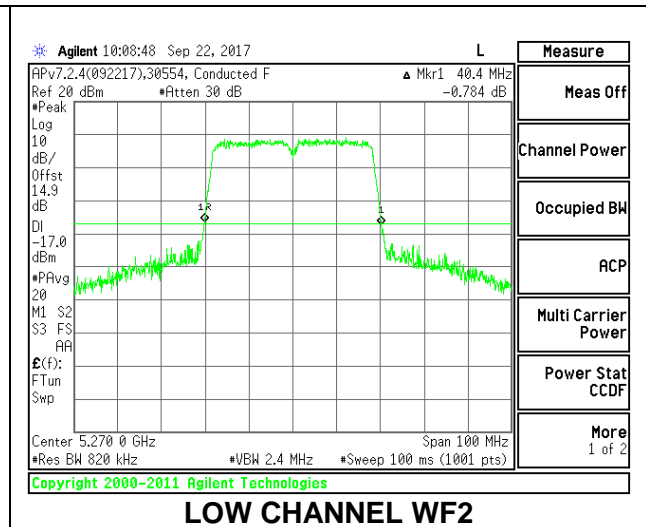

2TX Antenna WF4 + Antenna WF2 SDM Mode

Channel	Frequency (MHz)	26 dB Bandwidth (MHz)	26 dB Bandwidth (MHz)
		WF4	WF2
Low	5270	40.90	40.40
High	5310	40.90	40.30

LOW CHANNEL