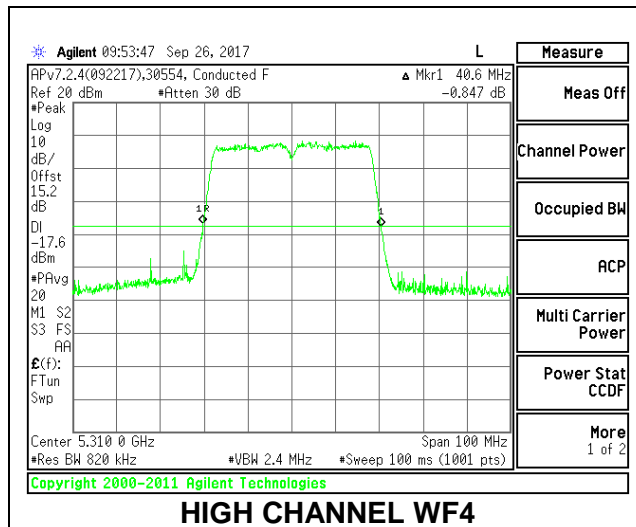

**LOW CHANNEL**

**HIGH CHANNEL**

**2TX Antenna WF4 + Antenna WF3 BF Mode**

Channel	Frequency (MHz)	26 dB Bandwidth	
		WF4 (MHz)	WF3 (MHz)
Low	5270	40.90	40.50
High	5310	40.60	39.40

**LOW CHANNEL**

**HIGH CHANNEL**