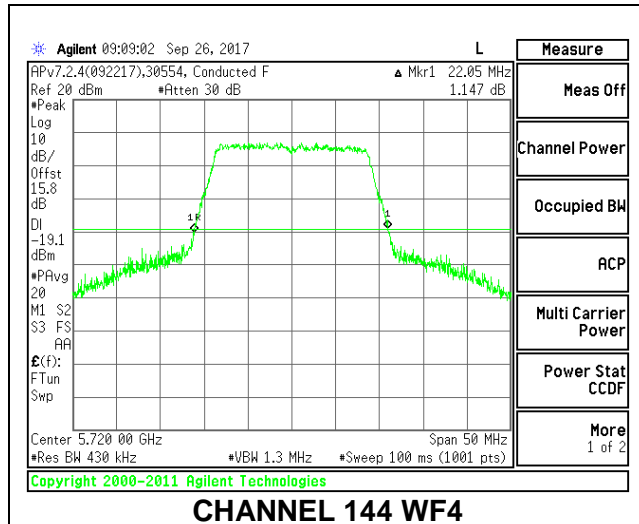

**LOW CHANNEL**

**MID CHANNEL**

**HIGH CHANNEL**

**CHANNEL 144**

**2TX Antenna WF3 + Antenna WF2 CDD Mode**

Channel	Frequency (MHz)	26 dB Bandwidth WF3 (MHz)	26 dB Bandwidth WF2 (MHz)
Low	5500	22.05	22.15
Mid	5580	21.95	22.25
High	5700	22.00	22.05
144	5720	22.00	22.10