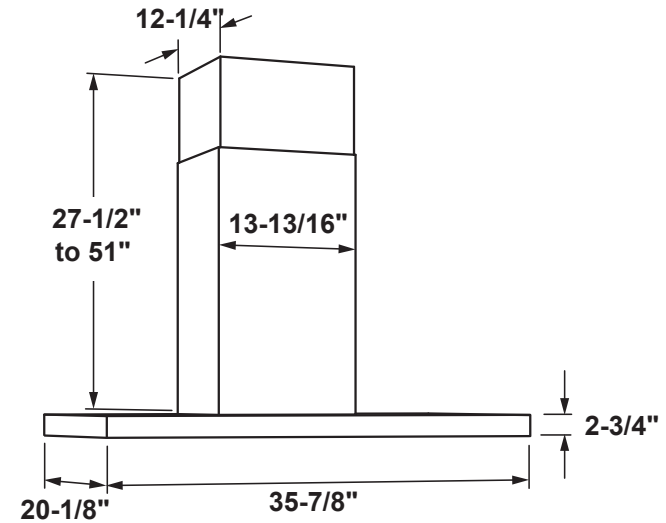

UVW9361SL/BL

36" WiFi Enabled Designer Wall Mount Hood w/Perimeter Venting

DIMENSIONS AND INSTALLATION INFORMATION (IN INCHES)

INSTALLATION INFORMATION:

Before installing, consult Use & Care/installation instructions packed with product for current dimensional data.

OPTIONAL ACCESSORIES

UX12DC9SLSS/BLTS – 12(ft.) Ceiling Duct Cover Kit
Max ceiling height installation with kit – 12'-0" (36" hood spacing)

UX14DC9SLSS/BLTS – 14(ft.) Ceiling Duct Cover Kit
Max ceiling height installation with kit – 14'-0"

UXCF91 – Charcoal Filter (needed if used in recirculation mode)

UXRC1 – Remote Control (Wireless)

AMP RATING	
120V	TBD

36" models require a 36"-wide opening
*The supplied duct cover fits 7'-7" to 10'-6" ceiling heights
(12' ceiling height with optional high ceiling kit UX12DC9SLSS/UX12DC9BLTS)
(14' ceiling height with optional high ceiling kit UX14DC9SLSS/UX14DC9BLTS)