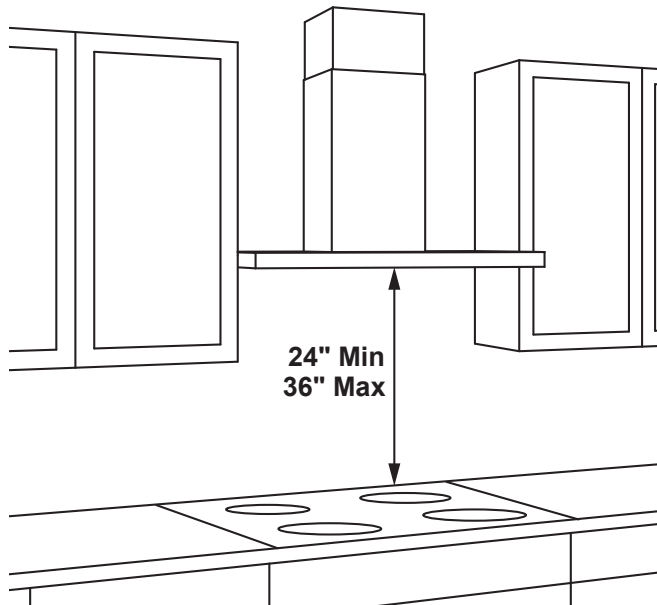

OPTIONAL ACCESSORIES

UX12DC9SLSS/BLTS – 12(ft.) Ceiling Duct Cover Kit
Max ceiling height installation with kit – 12'-0" (36" hood spacing)

UX14DC9SLSS/BLTS – 14(ft.) Ceiling Duct Cover Kit
Max ceiling height installation with kit – 14'-0"

UXCF91 – Charcoal Filter (needed if used in recirculation mode)

UXRC1 – Remote Control (Wireless)

AMP RATING	
120V	TBD

36" models require a 36"-wide opening
*The supplied duct cover fits 7'-7" to 10'-6" ceiling heights
(12' ceiling height with optional high ceiling kit UX12DC9SLSS/UX12DC9BLTS)
(14' ceiling height with optional high ceiling kit UX14DC9SLSS/UX14DC9BLTS)